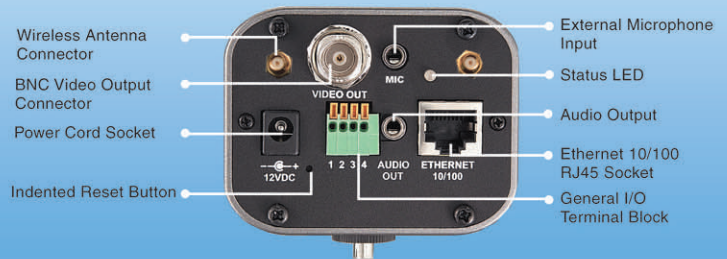

Dual-Codec Network Camera

IP6112/ IP6122

IP6114/ IP6124

▶ IR Lens

▶ Auto Iris Lens

Technical Specifications

Models	<ul style="list-style-type: none"> IP6112 (NTSC CCD) IP6122 (PAL CCD) IP6114 (NTSC CCD, wireless) IP6124 (PAL CCD, wireless) 	Lens	<ul style="list-style-type: none"> Standard CS-mount, 6.0mm, F2.0 Supports DC iris lens Supports Day and Night IR Lens
System	<ul style="list-style-type: none"> CPU: Trimedia PNX1300 RAM: 16MB SDRAM ROM: 4MB FLASH ROM 	Audio	<ul style="list-style-type: none"> 8k /24k /32kbps Full duplex audio communication Acoustic echo cancellation
Networking	<ul style="list-style-type: none"> Protocols UPnP, TCP/IP, HTTP, SMTP, FTP, Telnet, NTP, DNS, DDNS and DHCP Ethernet 10 baseT or 100 baseT Fast Ethernet auto negotiation Wireless (IP6114/IP6124) 802.11g wireless LAN 	Microphone	<ul style="list-style-type: none"> Omni-directional Frequency 20 ~ 20000Hz S/N ratio More than 58dB
Video	<ul style="list-style-type: none"> Algorithm MPEG4 simple profile/MJPEG selectable for streaming video JPEG for still image Features Adjustable image size and quality Time stamp and text overlay Three configurable motion detection windows Flip & mirror Video output connector Resolution NTSC Up to 30 frames at 176x120 Up to 30 frames at 352x240 Up to 15 frames at 704x480 PAL Up to 25 frames at 176x144 Up to 25 frames at 352x288 Up to 12 frames at 704x576 	General I/O	<ul style="list-style-type: none"> 1 sensor input max. 12VDC 50mA 1 relay output max. 24VDC 1A / 125VAC 0.5A 1 microphone input 1 audio output 1 video loop through output
Camera Specifications	<ul style="list-style-type: none"> 1/3 inch color CCD image sensor 0.5 Lux / F2.0 (Typical); 0 Lux (10 meters IR Lens on) AGC, AWB, AES IP6114 Resolution: 510(H)x492(V) Electronic shutter: 1/60~1/100,000 sec. IP6124 Resolution: 500(H)x582(V) Electronic shutter: 1/50~1/100,000 sec. 	LED Indicator	<ul style="list-style-type: none"> Dual color system status indicator
		Dimensions	<ul style="list-style-type: none"> Length: 140 mm Width: 70 mm Height: 55 mm
		Weight	<ul style="list-style-type: none"> NET: 480 g (IP6114/6124) NET: 430 g (IP6112/6122)
		Power	<ul style="list-style-type: none"> 12VDC Consumption: IP6114/6124: Max 9.4W IP6112/6122: Max 7W (Avg 6W)
		Operating Environments	<ul style="list-style-type: none"> Temperature: 0~40°C (32~102°F) Humidity: 85% RH
		EMI & Safety	<ul style="list-style-type: none"> CE, FCC
		Viewing System Requirements	<ul style="list-style-type: none"> Operation system: Microsoft Windows98 SE, ME, 2000, XP Browser: Internet Explorer 5.0 or above
		Free Bundled ST3402 Software	<ul style="list-style-type: none"> Remote configuration and control sixteen devices Event-triggered, scheduled, manual recording Instant search with preview windows Fast/slow forward replay and pause Hard disk quota warning Scheduled record AVI format export