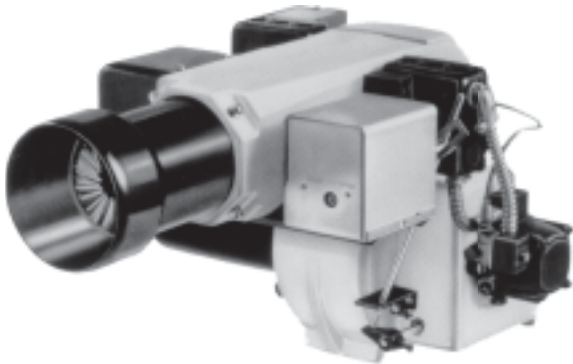

Water & Steam Boilers – Series 2

For Gas, Light Oil, & Gas/Light Oil – Fired Burners

Burner Specification & Data Sheet

Beckett Oil Burners

Models CF1400-W, CF2300A-W,
CF2500-W, CF3500A-W

Figure 1 Model CF1400-W

Figure 2 Model CF2300A-W

Dimensions in Inches					
Burner Model Number	Length (From Mounting Flange To Label Area On Burner Front)	Overall Width	Motor Size H.P.	Standard Motor Electrical Characteristics	Optional Motor Electrical Characteristics
CF1400-W	20.75	22.50	1/2	120/60/1	208-240/60/1* 208-240-480/60/3
CF2300A-W	21.25	24.00	3/4	120/60/1	208-240/60/1* 208-240-480/60/3
CF2500-W	23.50	27.00	2	240/60/1	208-240-480/60/3
CF3500A-W	23.50	27.00	2	240/60/1	208-240-480/60/3