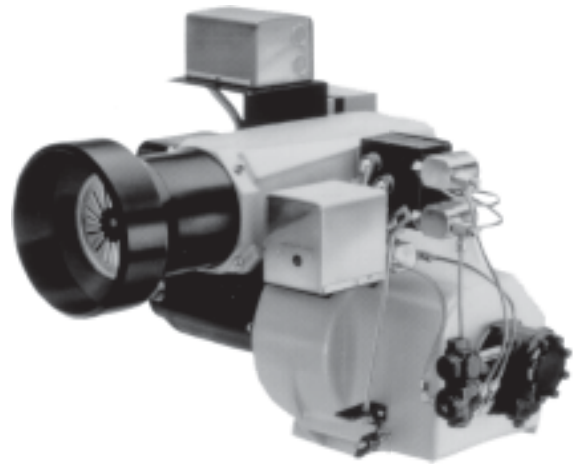

Water & Steam Boilers – Series 2

For Gas, Light Oil, & Gas/Light Oil – Fired Burners

Burner Specification & Data Sheet

Beckett Oil Burners

Models CF1400-W, CF2300A-W,
CF2500-W, CF3500A-W

Figure 1 Model CF1400-W

Figure 2 Model CF2300A-W

Dimensions in Inches					
Burner Model Number	Length (From Mounting Flange To Label Area On Burner Front)	Overall Width	Motor Size H.P.	Standard Motor Electrical Characteristics	Optional Motor Electrical Characteristics
CF1400-W	20.75	22.50	1/2	120/60/1	208-240/60/1* 208-240-480/60/3
CF2300A-W	21.25	24.00	3/4	120/60/1	208-240/60/1* 208-240-480/60/3
CF2500-W	23.50	27.00	2	240/60/1	208-240-480/60/3
CF3500A-W	23.50	27.00	2	240/60/1	208-240-480/60/3

* Optional motor contactor supplied.

Burner specifications and settings

Table 1 Burner data

Boiler Model Number	Burner Input (Forced Draft) No. 2 Oil	Low Fire Firing Rate No. 2 Oil	Positive Pressure in Firebox	Standard Burner Model Designation	Becket Part Number for Ordering
	GPH	GPH	Inches W.C.		
488R	6.90	4.90	0.60	CF1400-W	WL 7001
488	7.00	5.00	0.60	CF1400-W	WL 7001
588	9.40	6.8	0.60	CF2300A-W	WL7101
688	11.80	8.51	0.65	CF2300A-W	WL7102
788	14.20	10.41	0.65	CF2300A-W	WL7103
888	16.60	8.30	0.65	CF2500A-W	WL7201
988R	17.20	11.60	0.65	CF2500A-W	WL7202
988	18.80	9.53	0.65	CF2500A-W	WL7202
1088R	20.00	9.54	0.65	CF2500A-W	WL7301
1088	21.50	11.26	0.65	CF2500-W	WL7301
1188	23.50	12.30	0.65	CF2500-W	WL7302
1288	26.00	13.00	0.65	CF3500A-W	WL7401
1388	28.50	15.00	0.70	CF3500A-W	WL7402