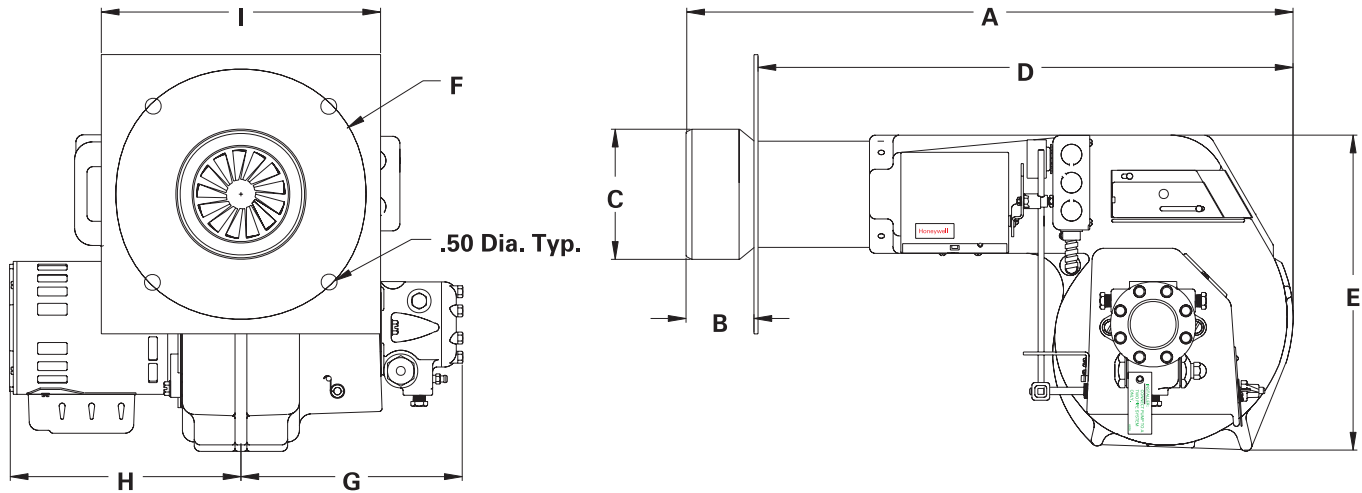

Burner dimensions

Dimensions in Inches										
Burner Model Number	Air Tube Combination	A	B	C	D	E	F	G	H	I
		Overall Length	Insertion Depth	Maximum Tube O.D.	Burner Length (External To Appliance)	Overall Height	Bolt Circle	Centerline To Pump	Centerline To Motor	Square Flange Width & Height
CF1400-W	CF66KD	24.75	4.00	5.50	20.63	13.50	10.25	9.50	9.82	12.00
CF2300A-W	CF66KG	25.25	4.00	6.50	21.13	15.60	10.25	10.40	12.00	12.00
CF2300A-W	CF66KS	25.25	4.00	8.13	21.13	15.60	10.25	10.40	12.00	12.00
CF2500-W	CF66KP	26.25	4.00	6.50	22.13	17.70	10.25	12.70	14.10	12.00
CF3500A-W	CF80KM	27.50	4.50	7.87	23.38	17.70	10.25	12.70	14.10	12.00

Weil-McLain
500 Blaine Street
Michigan City, IN 46360-2388
<http://www.weil-mclain.com>