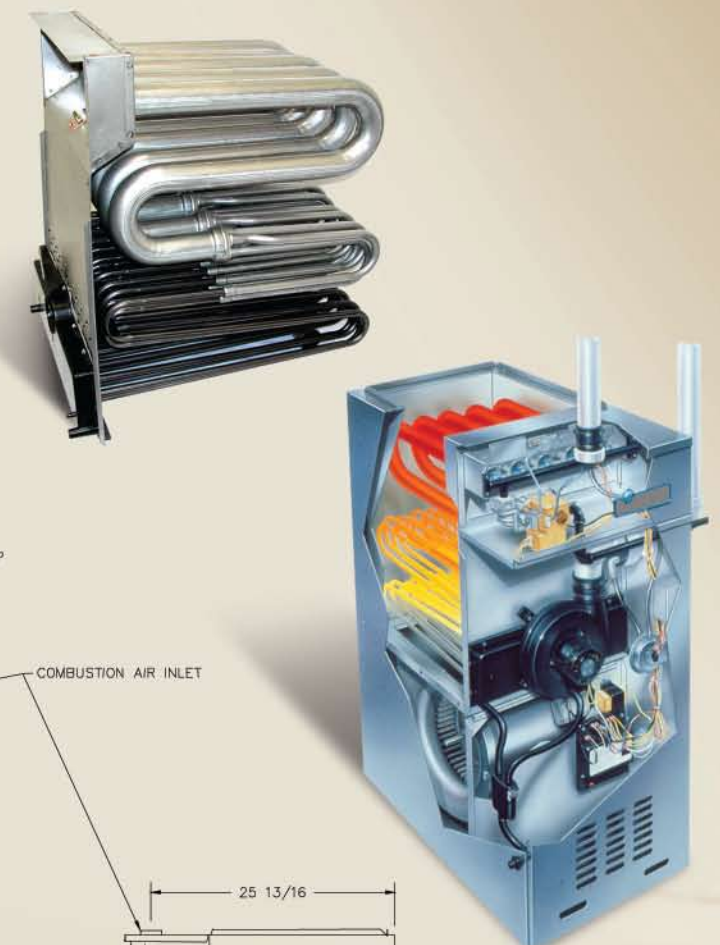

Up-Flow Gas Furnaces

90% AFUE GAS FURNACES
Weil-McLain

90% AFUE

Standard Features:

- 90%+ AFUE Efficiency With Weldless Tubular Heat Exchanger
- Up-Flow and Applications
- Self Diagnosing Control System
- Patented High Temperature Limit System
- Easy Service Access With No Door Switches
- Power Terminals Provided For Humidifier And Electronic Air Cleaner
- 20 - Year Limited Heat Exchanger Warranty
- 5 - Year Limited Parts Warranty

Gas Furnaces

Natural Gas to Propane (LP) Conversion Kits Available

Up-Flow Model Shown

Model	BTUH (input)	BTUH (output)	Max Cooling Tons	Blower (Direct Drive) Motor (HP)	Shipping Weight (lbs)	Cabinet Width (A)	Plenum Openings				High Speed CFM @ 0.5 Inches W.C.	Vent Size Inches*		
							Supply (C)		Return (B)			Intake	Exhaust	
							Width	Depth	Width	Depth				
WMVSA054NH3R	54,000	49,300	3	1/3	10-6	122	17 1/2"	15 15/16"	18 15/16"	15 3/4"	18 7/8"	1,140	2	2
WMVSA072NH3R	72,000	65,700	3	1/2	10-8	131	17 1/2"	15 15/16"	18 15/16"	15 3/4"	18 7/8"	1,299	2 or 3	2 or 3
WMVSA072NH4R	72,000	65,700	4	3/4	Dual 10-4	141	20 1/2"	18 15/16"	18 15/16"	18 3/4"	18 7/8"	1,507	2 or 3	2 or 3
WMVSA090NH3R	90,000	82,100	3	1/2	10-8	145	17 1/2"	15 15/16"	18 15/16"	15 3/4"	18 7/8"	1,316	2 or 3	2 or 3
WMVSA090NH4R	90,000	82,100	4	3/4	Dual 10-4	150	20 1/2"	18 15/16"	18 15/16"	18 3/4"	18 7/8"	1,683	2 or 3	2 or 3
WMVSA108NH5R	108,000	98,600	5	3/4	Dual 10-6	174	23 1/2"	21 15/16"	18 15/16"	21 3/4"	18 7/8"	1,807	3	3
WMVSA126NH5R	126,000	115,000	5	3/4	Dual 10-6	193	23 1/2"	21 15/16"	18 15/16"	21 3/4"	18 7/8"	1,827	3	3