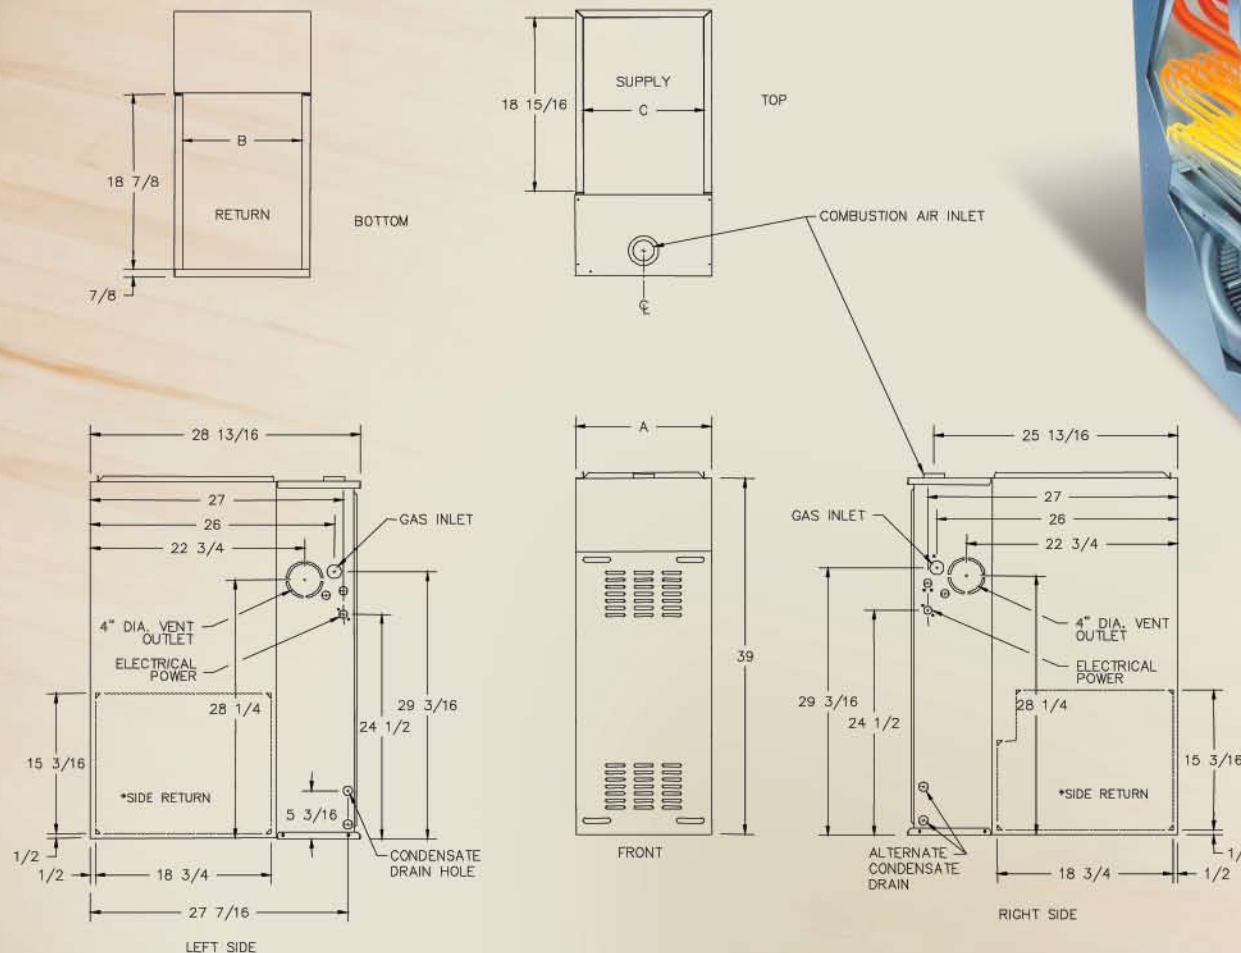

Gas Furnaces

Natural Gas to Propane (LP) Conversion Kits Available

Up-Flow Model Shown

Model	BTUH (input)	BTUH (output)	Max Cooling Tons	Blower (Direct Drive) Motor (HP)	Shipping Weight (lbs)	Cabinet Width (A)	Plenum Openings				High Speed CFM @ 0.5 Inches W.C.	Vent Size Inches*		
							Supply (C)		Return (B)			Intake	Exhaust	
							Width	Depth	Width	Depth				
WMVSA054NH3R	54,000	49,300	3	1/3	10-6	122	17 1/2"	15 15/16"	18 15/16"	15 3/4"	18 7/8"	1,140	2	2
WMVSA072NH3R	72,000	65,700	3	1/2	10-8	131	17 1/2"	15 15/16"	18 15/16"	15 3/4"	18 7/8"	1,299	2 or 3	2 or 3
WMVSA072NH4R	72,000	65,700	4	3/4	Dual 10-4	141	20 1/2"	18 15/16"	18 15/16"	18 3/4"	18 7/8"	1,507	2 or 3	2 or 3
WMVSA090NH3R	90,000	82,100	3	1/2	10-8	145	17 1/2"	15 15/16"	18 15/16"	15 3/4"	18 7/8"	1,316	2 or 3	2 or 3
WMVSA090NH4R	90,000	82,100	4	3/4	Dual 10-4	150	20 1/2"	18 15/16"	18 15/16"	18 3/4"	18 7/8"	1,683	2 or 3	2 or 3
WMVSA108NH5R	108,000	98,600	5	3/4	Dual 10-6	174	23 1/2"	21 15/16"	18 15/16"	21 3/4"	18 7/8"	1,807	3	3
WMVSA126NH5R	126,000	115,000	5	3/4	Dual 10-6	193	23 1/2"	21 15/16"	18 15/16"	21 3/4"	18 7/8"	1,827	3	3