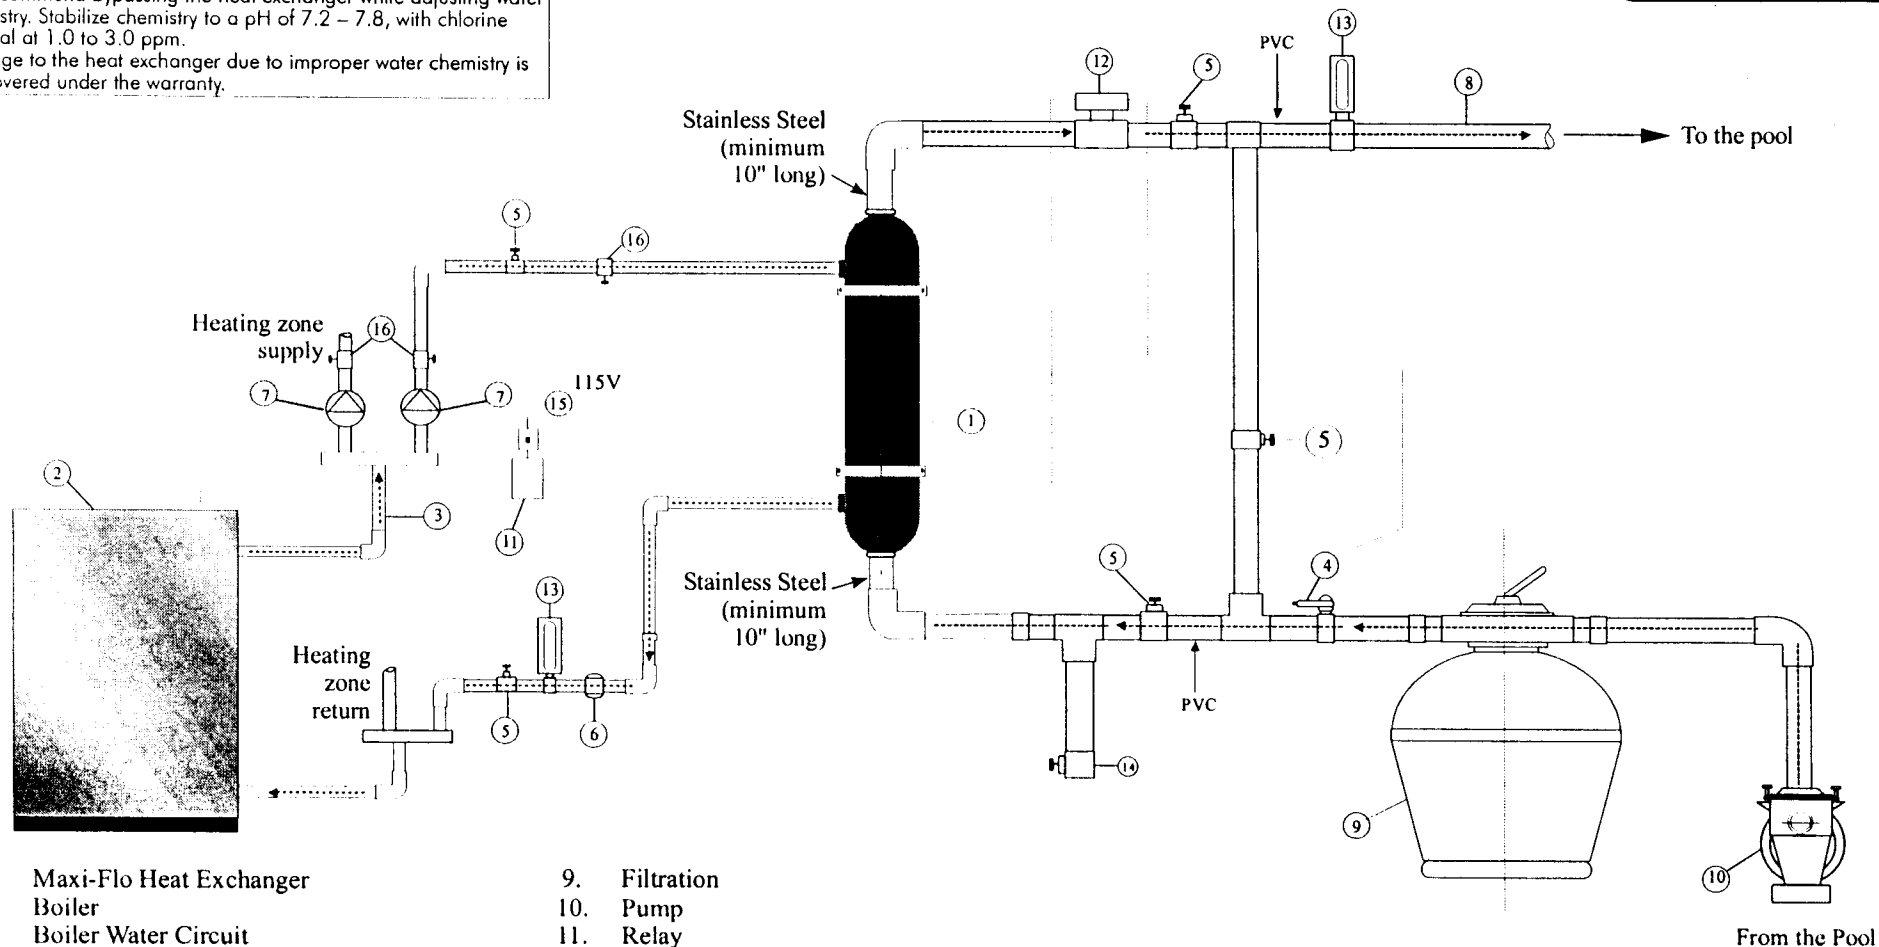

# MAXI-FLO SWIMMING POOL HEAT EXCHANGERS Model WMPH-95

**WEIL-McLAIN**  
Heat Exchangers

- |                            |                        |
|----------------------------|------------------------|
| 1. Maxi-Flo Heat Exchanger | 9. Filtration          |
| 2. Boiler                  | 10. Pump               |
| 3. Boiler Water Circuit    | 11. Relay              |
| 4. Thermostat or Aquastat  | 12. Flow Switch        |
| 5. Gate Valve              | 13. Thermometer        |
| 6. Check Valve             | 14. Drain Valve        |
| 7. Circulators             | 15. On/Off Switch      |
| 8. Pool Water Supply       | 16. Flow Control Valve |

## SUGGESTED INSTALLATION

This is only a concept drawing. Engineers must determine whether this system will work in each application and must ensure compliance with code requirements.

Due to the high temperature at the heat exchanger connections, we recommend installing a stainless steel nipple (10" long) on the pool supply and return lines.

Seal all threaded connections with an appropriate pipe dope. Perform a leak test to verify all joints.