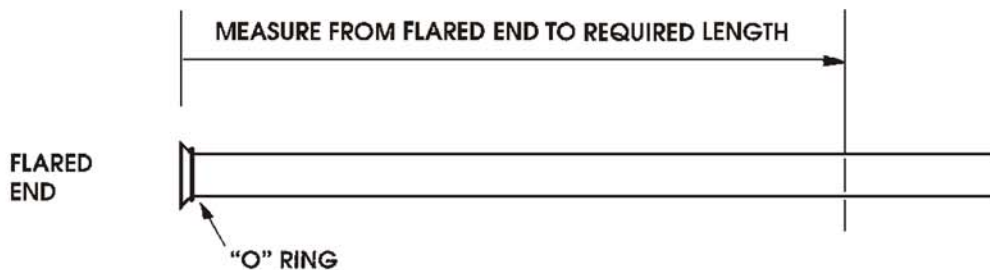

1. Prepare new dip tube:

1. Starting from flared end of dip tube, measure and cut to length specified in Chart 1. Do not cut off flared end of dip tube - dip tube will drop through fitting and be lost in tank.
2. Make sure "O" ring fits up against flared end of dip tube. This will ensure the best seal for dip tube.

2. If replacing original dip tube:

WARNING Water in inner (domestic water) tank may be extremely hot. To prevent severe personal injury or death, carefully remove and install dip tube.

1. Remove old dip tube/"O" ring assembly from inside water heater at cold water inlet.
2. Insert new dip tube/"O" ring assembly. If soldering cold water inlet connections, solder pipe to threaded adapter before screwing adapter into inlet. Inlet nipple connects to dip tube which can be damaged by heat from soldering.

3. If installing recirculation dip tube in PLUS 80/100/120 water heaters, follow instructions in PLUS Water Heater Manual.

CHART 1

Water Heater Model	Original Dip Tube Length (by diameter)			PLUS 80/100/120 Recirculation Dip Tube Length
	3/4"	1"	1-1/2"	
COMBO 30	42"	-	-	N/A
COMBO 40	42"	-	-	N/A
PLUS 20	28"	-	-	N/A
PLUS 30	34"	-	-	N/A
PLUS 40	42"	-	-	N/A
PLUS 60	53"	-	-	N/A
PLUS 80	-	53"	-	25"
PLUS 100	-	-	47"	25"
PLUS 120	-	-	61"	32"

N/A - not applicable for COMBO 30/40 and PLUS 20 through 60 - see water heater manuals for details.

WEIL-McLAIN

Michigan City, Indiana 46360