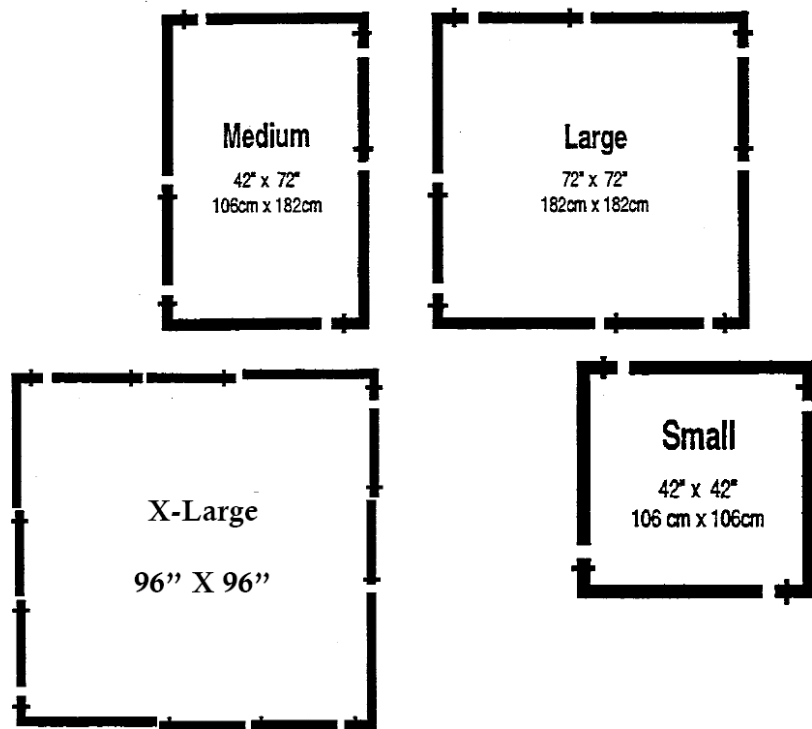

Setup Instructions

Scrim Jim

Style Series: 1809-1898

Description

Scrim Jim is a strong, collapsible diffusion and reflection system offering the ultimate in flexibility and control. Frames are made of lightweight aircraft aluminum. Modular construction allows you to create four easy-to-handle frame sizes that are all collapsible to 42" in length. Fabrics are of the highest quality and have hook and loop tape sewn around the perimeter for an even, taut and secure fit to the frame, to withstand strong winds.

INSTRUCTIONS

- Frame Assembly:**
- Small – 4 Corner Pieces
 - Medium – 4 Corner Pieces
2 Extensions
 - Large – 4 Corner Pieces
4 Extensions
 - X-Large – 4 Corner Pieces
8 Extensions

- Fabric Attachment:**
1. Attach all four Velcro corner tabs securely
 2. Connect velcro around perimeter

Scrim Jim Kits are available in 42" x 42", 42" x 72", 72" x 72" and 96" x 96" sizes. These kits contain (1) Frame, (1) ¾ Stop Diffusion Panel, (1) Silver/White Reflective Panel and (1) Carry Bag.

Scrim Jim Video Broadcast Deluxe Kit is available in 72" x 72" and 96" x 96" sizes. These kits contain (1) Frame, (1) Single Black net, (1) ¾ Stop Diffusion Panel, (2) Grip Heads, (2) Scrim Jim Clamps and (1) Carry Bag. Just add stands and you are ready to go.