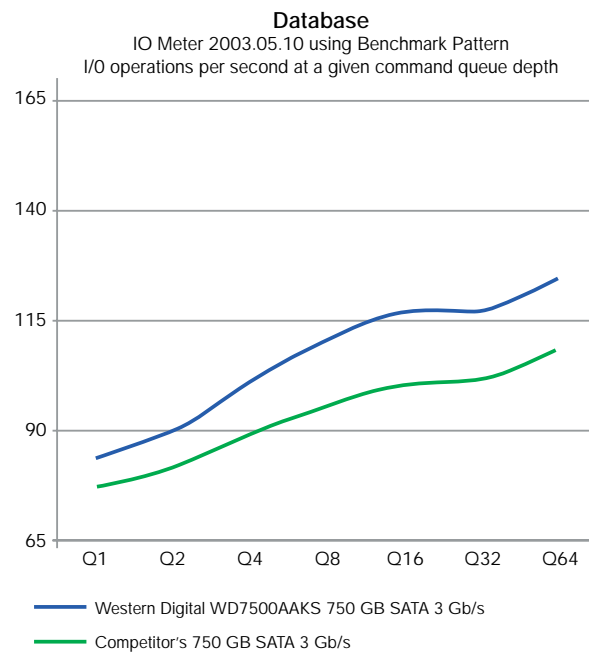

WD Caviar® SE16

SATA Hard Drives

750 GB
Lightning Fast
Cool and Quiet

The New Boss: WD Caviar SE16

"...the fastest 7,200 RPM hard disk we've seen in our test labs to date."
– *Tom's Hardware*¹

After extensive drive testing, *Tom's Hardware* proclaims, "With peak data rates up to 95 MB/s, the 750 GB top-of-the-line member in the Caviar SE16 family is the fastest 7,200 RPM hard disk we've seen in our test labs to date." The review continues, "...our benchmarks should give WD plenty to cheer about. In particular, the I/O performance in the file server and database server schemas is noticeably superior to that of other 7,200 RPM drives." (As evidenced by the graphs above.)

WD Caviar SE16 drives combine 16 MB cache with 3 Gb/s transfer rate for lightning-fast performance in demanding desktop and workstation applications. Technologically advanced acoustics minimize noise while cool drive operation and next-generation WD-exclusive technology features such as IntelliSeek™, SecurePark™, and StableTrac™ result in significant advancement in SATA performance and reliability. These drives are designed for use in the fastest PCs on the market, including high-performance business computers and multimedia or gaming systems. Perfect for Windows Vista™.