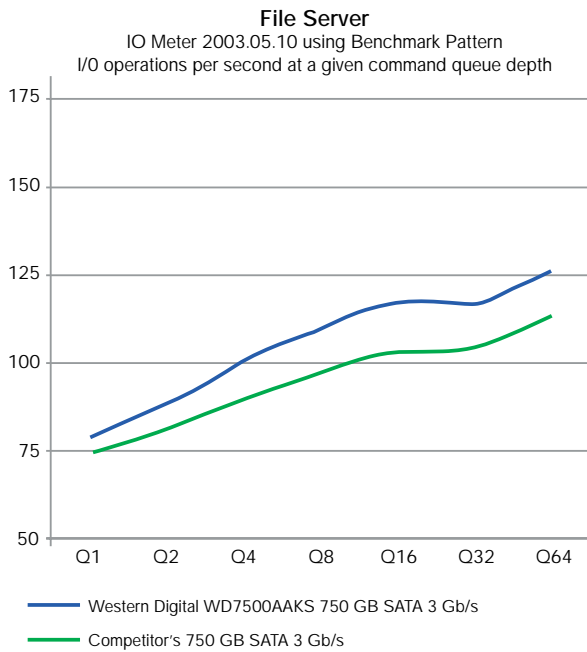

WD Caviar® SE16

SATA Hard Drives

750 GB
Lightning Fast
Cool and Quiet

The New Boss: WD Caviar SE16

"...the fastest 7,200 RPM hard disk we've seen in our test labs to date."
– *Tom's Hardware*¹

After extensive drive testing, *Tom's Hardware* proclaims, "With peak data rates up to 95 MB/s, the 750 GB top-of-the-line member in the Caviar SE16 family is the fastest 7,200 RPM hard disk we've seen in our test labs to date." The review continues, "...our benchmarks should give WD plenty to cheer about. In particular, the I/O performance in the file server and database server schemas is noticeably superior to that of other 7,200 RPM drives." (As evidenced by the graphs above.)

WD Caviar SE16 drives combine 16 MB cache with 3 Gb/s transfer rate for lightning-fast performance in demanding desktop and workstation applications. Technologically advanced acoustics minimize noise while cool drive operation and next-generation WD-exclusive technology features such as IntelliSeek™, SecurePark™, and StableTrac™ result in significant advancement in SATA performance and reliability. These drives are designed for use in the fastest PCs on the market, including high-performance business computers and multimedia or gaming systems. Perfect for Windows Vista™.