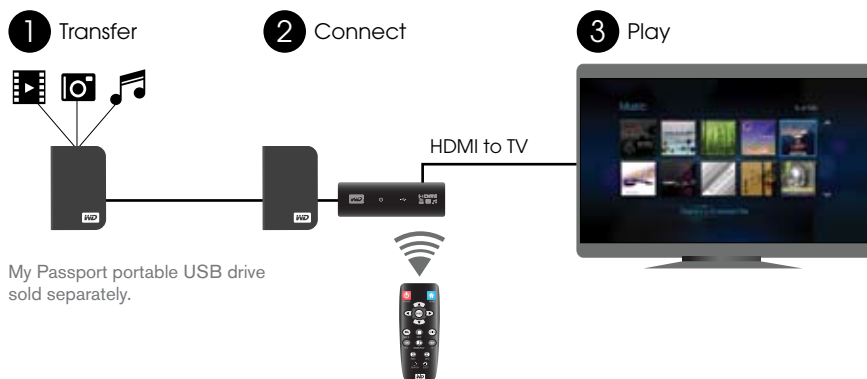

Play HD in 3 easy steps:

Media Formats

MPEG1/2/4, WMV9, AVI (MPEG4, Xvid, AVC), H.264, MKV, MOV (MPEG4, H.264)

JPEG, GIF, TIF/TIFF, BMP, PNG

MP3, WMA, OGG, WAV/PCM/LPCM, AAC, FLAC, Dolby Digital, AIF/AIFF, MKA

Playlist PLS, M3U, WPL

Subtitle SRT (UTF-8)

MPEG2/4, H.264, and WMV9 supports up to 1920x1080p 24fps, 1920x1080i 30fps, 1280x720p 60fps resolution. An audio receiver is required for surround sound output. AAC/Dolby Digital decodes in 2 channel output only. JPEG only support compressed RGB format files. BMP only supports uncompressed files. TIFF only supports single layer files.

HDMI JPEG

AAC H.264 **mp3**
DECODING MPEG-4/AVC

DOLBY **Full HD**
DIGITAL **1080P** USB 2.0

Does not support protected premium content including movie and music downloads from iTunes® Store, Cinema Now, Movielink®, Amazon Unbox™, and Vongo®.

Western Digital, WD, the WD logo and Put Your Life On It are registered trademarks in the U.S. and other countries; WD TV and My Passport are trademarks of Western Digital Technologies, Inc. Other marks may be mentioned herein that belong to other companies. Pictures shown may vary from actual products. Not all products may be available in all regions of the world. All product and packaging specifications subject to change without notice. The term of your limited warranty depends on the country in which your product was purchased. Please visit our web site at support.wdc.com/warranty for the detailed terms and conditions of our limited warranty.

© 2008 Western Digital Technologies, Inc. All rights reserved.

TV and USB storage device required for multimedia viewing (not included).

Manufactured under license from Dolby Laboratories. "Dolby" and the double-D symbol are trademarks of Dolby Laboratories.

4178-705027-A02 Nov 2008