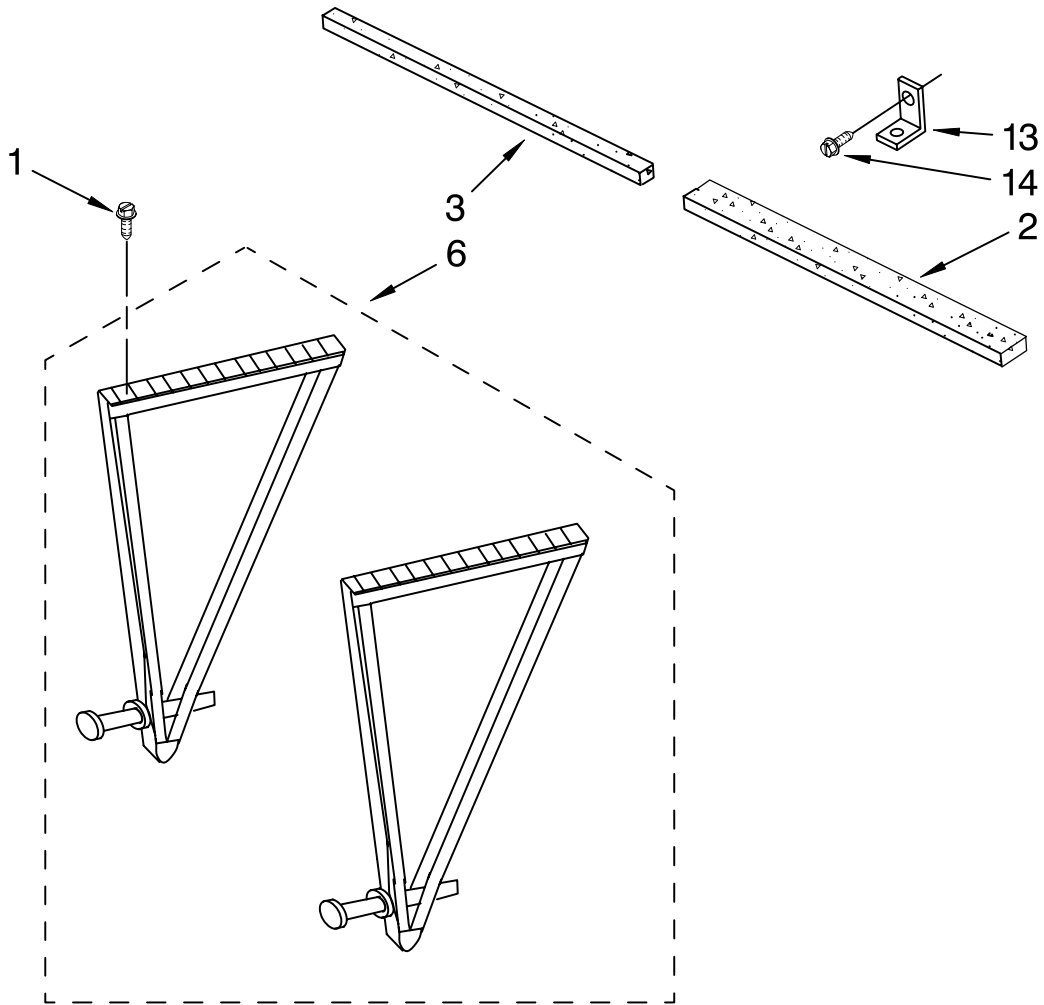

FOR ORDERING INFORMATION REFER TO PARTS PRICE LIST

CABINET PARTS

For Model: ACE244PT0

Illus. No.	Part No.	DESCRIPTION
1	8215307	Cabinet
2	8215282	Screw
3	8215139	Membrane
4	8215287	Channel, Top
5	8215283	Screw
6	8215305	Front, Cabinet
7	8215284	Screw
8	8215099	Curtain Assembly Right & Left Side
9	8215141	Guide, Linkage
10	8215101	Ground Wire
11	8215342	Filter
12	8215285	Washer
13	8209777	Screw
14	8215140	Front, Cabinet Assembly
15	8215286	Screw
16	8215288	Screw
17	8215143	Guide, Louver
18	8215145	Guide, Filter Up
	8215146	Down
19	8215144	Guide, Louver
20	8215325	Spring
21	8215326	Button
22	8215340	Knob Right
	8215339	Left

FOR ORDERING INFORMATION REFER TO PARTS PRICE LIST

OPTIONAL PARTS (NOT INCLUDED)

For Model: ACE244PT0

Illus. No.	Part No.	DESCRIPTION
2	505168	Tape, No Drip 30'
3	479502	Tape, Vinyl 36'
4	10943	Oil, Turbine 1 Oz.
5	99243	Oil, Turbine 8 Oz.
6		Valve, Access
	876764	3/16" Tube O.D.
	978025	1/4" Tube O.D.
	978026	5/16" Tube O.D.
	978027	3/8" Tube O.D.
	978028	1/2" Tube O.D.
	978029	5/8" Tube O.D.
	978030	3/4" Tube O.D.
7	978865Bulk	Seal, Ring Access Valve (20-Pack)
8		Wire, 25' Roll
	242820	Black 14 Ga.
	242825	Red 14 Ga.
	47261	Black 12 Ga.
	299885	Red 12 Ga.
	47263	White 12 Ga.
9	813684	Adhesive, Insulation (24 Oz. Spray)
10	279368	Adhesive, Insulation (2 Oz. Tube)
12	212643	Sealer, Permagem 4-1" Strips
13	99344	Sealer, Permagem 1 Lb. Bar
14		Cover, Winter
	484066	28"x19"x31"
	484067	19"x12"x14"
	484069	27"x19"x6 to 27"
	484184	22"x15"x3 to 18"
15	813610	Retainer, Cord (Winter Cover)
16		Return Bend Replacement Kit
	4388784	(5/16 Inch Tube)
	4388785	(3/8 Inch Tube)

FOR ORDERING INFORMATION REFER TO PARTS PRICE LIST

INSTALLATION PARTS

For Model: ACE244PT0

Illus. No.	Part No.	DESCRIPTION
1	8215271	Screw
2	8209931	Seal, Strip (Wide)
3	8209932	Seal, Strip (Narrow)
6	8215098	Support, Cabinet
13	8209930	Bracket
14	8215272	Screw (Window Lock Bracket)