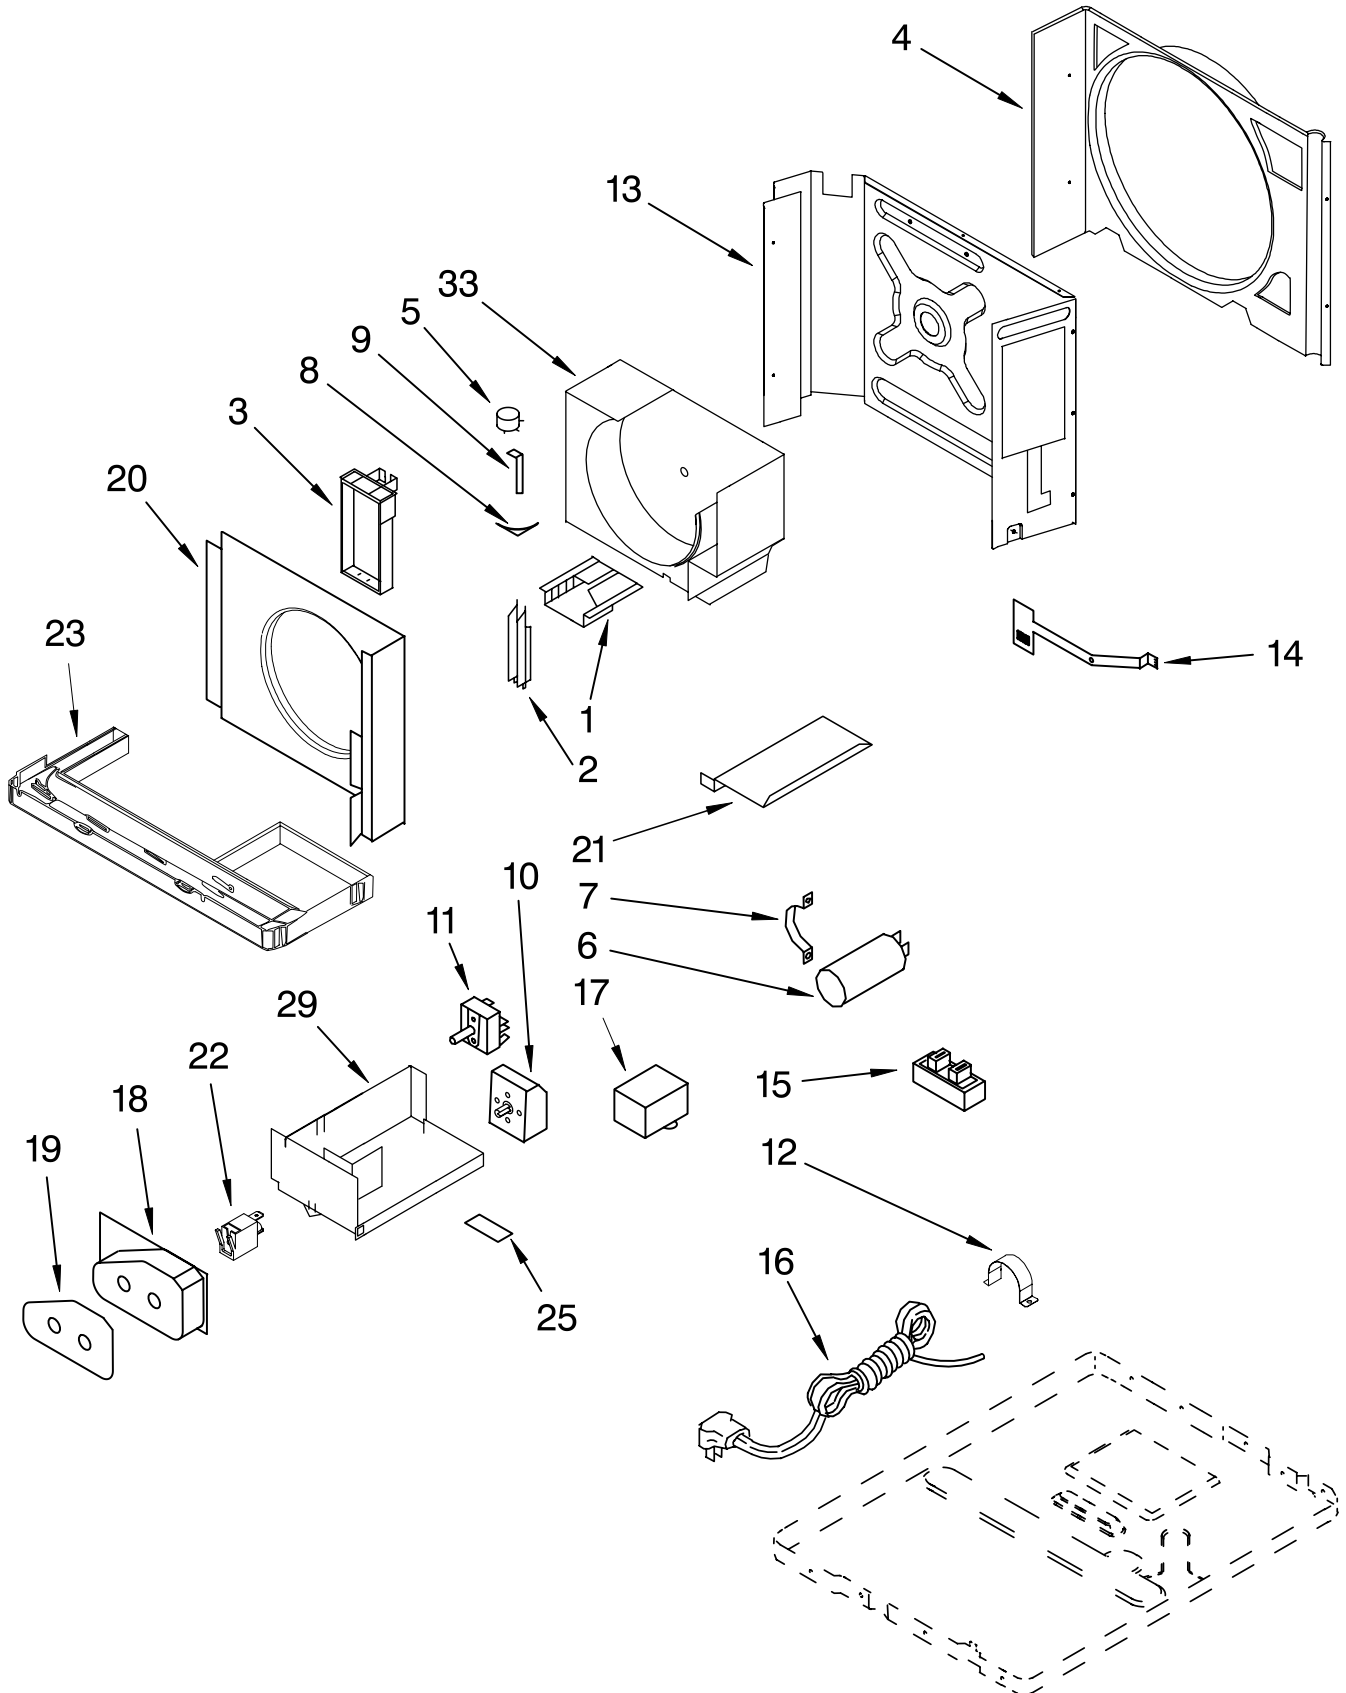

UNIT PARTS

For Model: ACE244PT0

AIR CONDITIONER

FOR ORDERING INFORMATION REFER TO PARTS PRICE LIST

UNIT PARTS

For Model: ACE244PT0

Illus. No.	Part No.	DESCRIPTION
1		Literature Parts
	W10121866	Wiring Diagram
	8215279	Use & Care Guide
	W10122493	Energy Guide
2	8215290	Nut w/washer
3	8209771	Support, Tube Sensor
4	8215148	Clip
5	8215344	Drain Plug
6	8215353	Tube, Restrictor
7	8215104	Blade, Fan
8	8215107	Bracket, Fan Motor
9	8215130	Relay
10	8215150	Motor, Fan
11	8215123	Overload
12	8215291	Washer
13	8215316	Evaporator
14	8209688	Screw (5)
15	8215154	Gasket
16	8215307	Cover, Evaporator
17	8215297	Nut w/washer
18	8215343	Base
19	8215327	Support
20	8215331	Heater
21	8215069	Condenser
39	8215332	Compressor Assy.
40	8215329	Wheel, Blower

FOR ORDERING INFORMATION REFER TO PARTS PRICE LIST

AIR FLOW AND CONTROL PARTS

For Model: ACE244PT0

FOR ORDERING INFORMATION REFER TO PARTS PRICE LIST

AIR FLOW AND CONTROL PARTS

For Model: ACE244PT0

Illus. No.	Part No.	DESCRIPTION
1	8215111	Housing, Air
2	8215112	Louver
3	8215116	Cartridge, Louver
4	8215071	Shroud, Condenser
5	8215114	Motor, Louver
6	8215299	Capacitor, Running
7	8215301	Bracket, Capacitor
8	8215113	Linkage, Louver
9	8215115	Linkage, Louver
10	8215335	Thermostat
11	8215336	Switch
12	8215135	Wire Clamp
13	8215328	Wall, Dividing
14	8215117	Door, Exhaust
15	8215089	Terminal Block
16	W10140834	Cord, Appliance
17	8215313	Capacitor
18	8215322	Cover, Control
19	8215138	Escutcheon
20	8215330	Shroud, Evaporator
21	8215120	Cover, Air Duct
22	8215321	Switch
23	8215127	Pan, Evaporator
25	8215320	Washer
29	8215319	Box, Control
33	8215110	Housing, Air