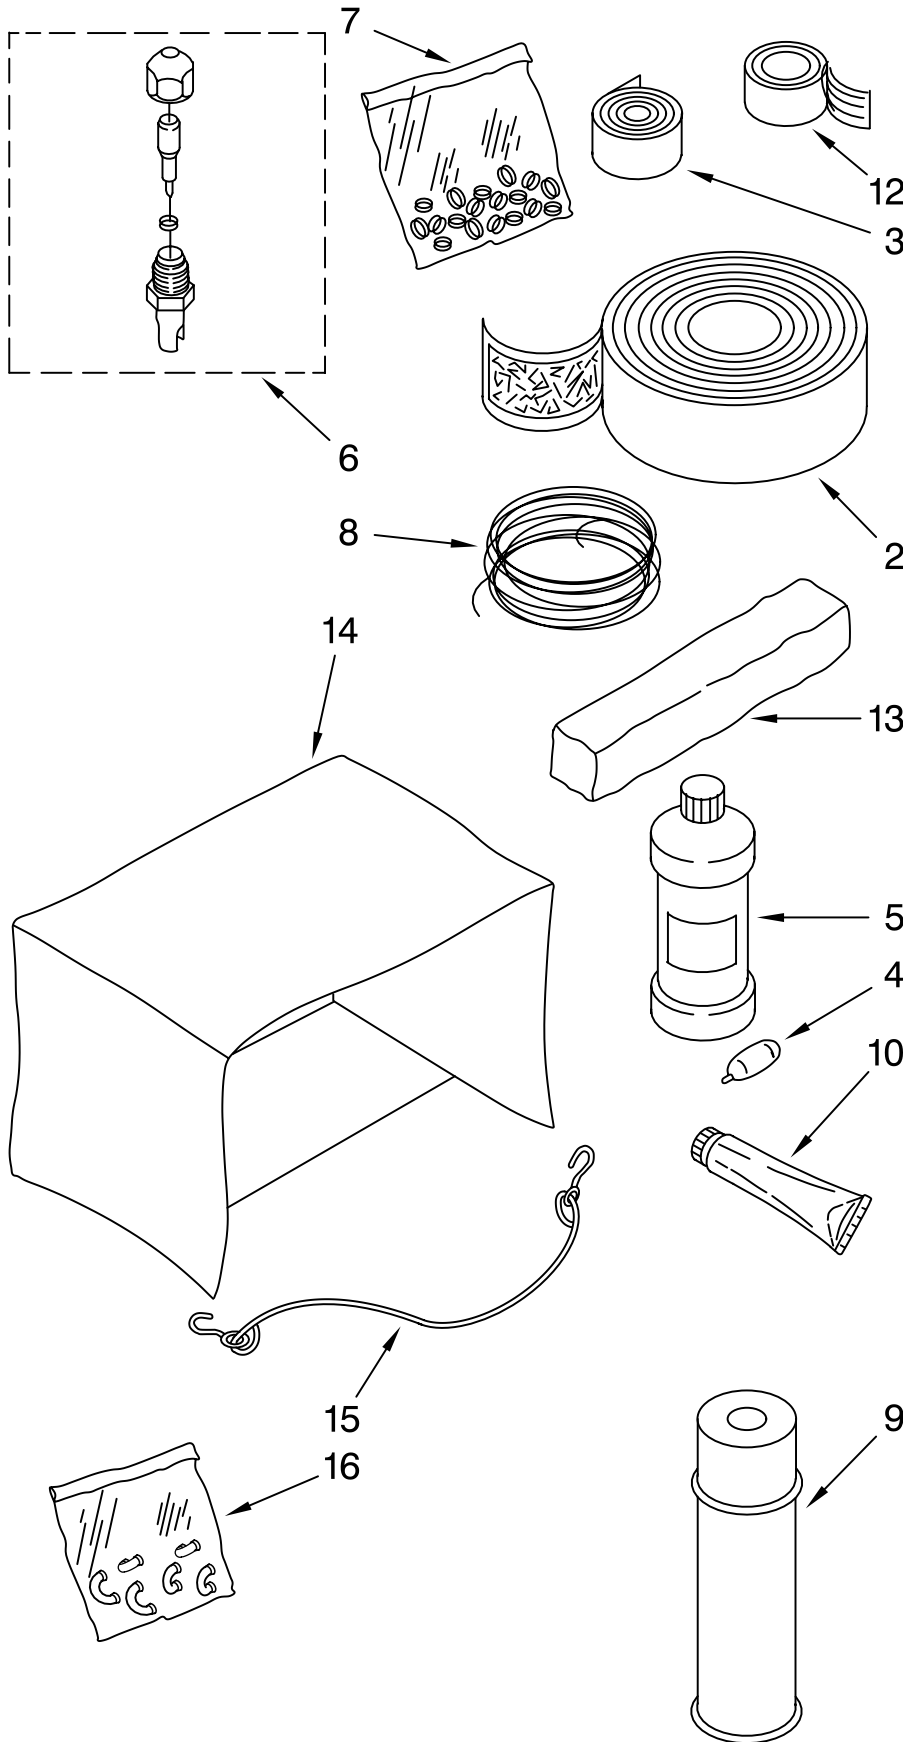

OPTIONAL PARTS (NOT INCLUDED)

For Model: ACE244PT0

Illus. No.	Part No.	DESCRIPTION
2	505168	Tape, No Drip 30'
3	479502	Tape, Vinyl 36'
4	10943	Oil, Turbine 1 Oz.
5	99243	Oil, Turbine 8 Oz.
6		Valve, Access
	876764	3/16" Tube O.D.
	978025	1/4" Tube O.D.
	978026	5/16" Tube O.D.
	978027	3/8" Tube O.D.
	978028	1/2" Tube O.D.
	978029	5/8" Tube O.D.
	978030	3/4" Tube O.D.
7	978865Bulk	Seal, Ring Access Valve (20-Pack)
8		Wire, 25' Roll
	242820	Black 14 Ga.
	242825	Red 14 Ga.
	47261	Black 12 Ga.
	299885	Red 12 Ga.
	47263	White 12 Ga.
9	813684	Adhesive, Insulation (24 Oz. Spray)
10	279368	Adhesive, Insulation (2 Oz. Tube)
12	212643	Sealer, Permagem 4-1" Strips
13	99344	Sealer, Permagem 1 Lb. Bar
14		Cover, Winter
	484066	28"x19"x31"
	484067	19"x12"x14"
	484069	27"x19"x6 to 27"
	484184	22"x15"x3 to 18"
15	813610	Retainer, Cord (Winter Cover)
16		Return Bend Replacement Kit
	4388784	(5/16 Inch Tube)
	4388785	(3/8 Inch Tube)

FOR ORDERING INFORMATION REFER TO PARTS PRICE LIST