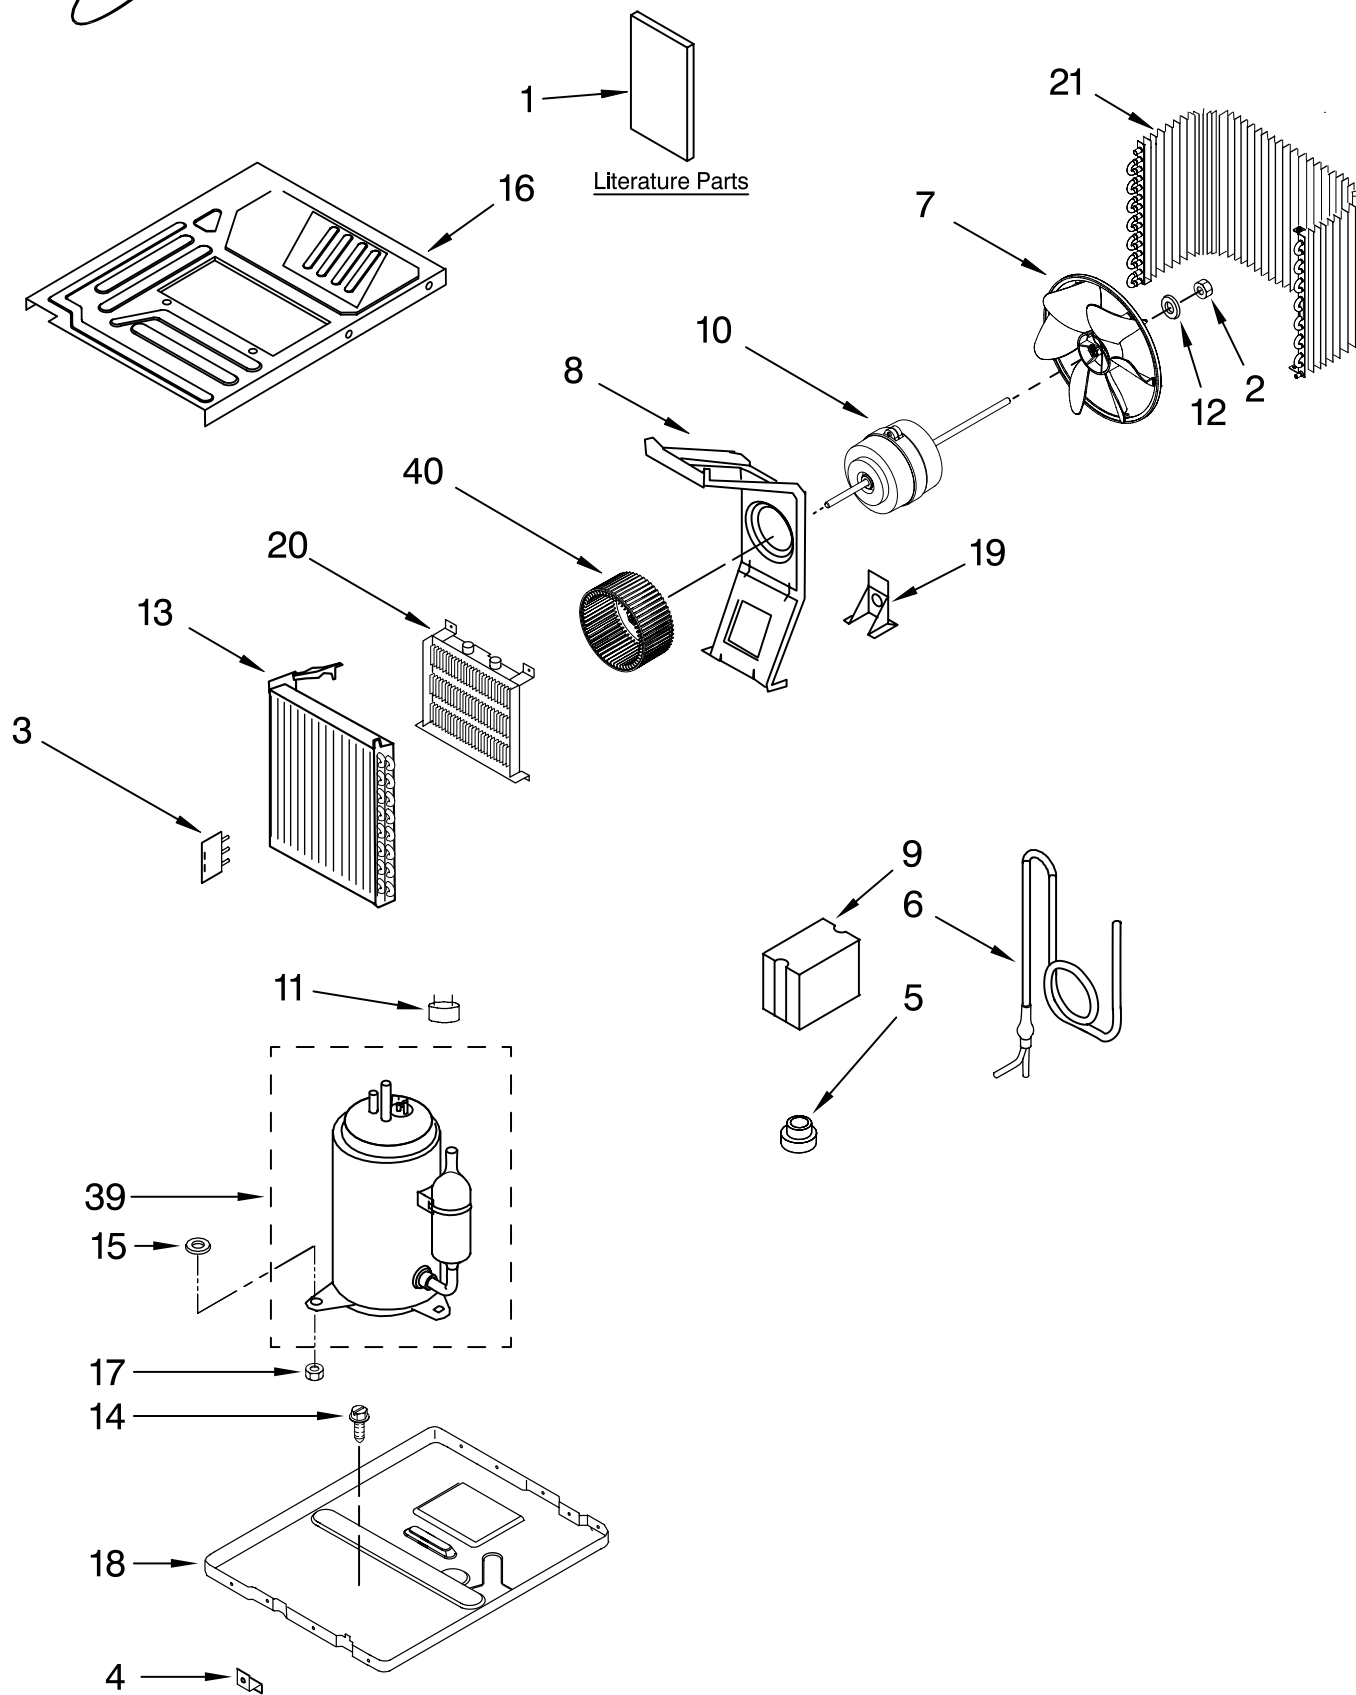

UNIT PARTS

For Model: ACE244PT0

AIR CONDITIONER

FOR ORDERING INFORMATION REFER TO PARTS PRICE LIST

UNIT PARTS

For Model: ACE244PT0

Illus. No.	Part No.	DESCRIPTION
1		Literature Parts
	W10121866	Wiring Diagram
	8215279	Use & Care Guide
	W10122493	Energy Guide
2	8215290	Nut w/washer
3	8209771	Support, Tube Sensor
4	8215148	Clip
5	8215344	Drain Plug
6	8215353	Tube, Restrictor
7	8215104	Blade, Fan
8	8215107	Bracket, Fan Motor
9	8215130	Relay
10	8215150	Motor, Fan
11	8215123	Overload
12	8215291	Washer
13	8215316	Evaporator
14	8209688	Screw (5)
15	8215154	Gasket
16	8215307	Cover, Evaporator
17	8215297	Nut w/washer
18	8215343	Base
19	8215327	Support
20	8215331	Heater
21	8215069	Condenser
39	8215332	Compressor Assy.
40	8215329	Wheel, Blower

FOR ORDERING INFORMATION REFER TO PARTS PRICE LIST

AIR FLOW AND CONTROL PARTS

For Model: ACE244PT0

FOR ORDERING INFORMATION REFER TO PARTS PRICE LIST

AIR FLOW AND CONTROL PARTS

For Model: ACE244PT0

Illus. No.	Part No.	DESCRIPTION
1	8215111	Housing, Air
2	8215112	Louver
3	8215116	Cartridge, Louver
4	8215071	Shroud, Condenser
5	8215114	Motor, Louver
6	8215299	Capacitor, Running
7	8215301	Bracket, Capacitor
8	8215113	Linkage, Louver
9	8215115	Linkage, Louver
10	8215335	Thermostat
11	8215336	Switch
12	8215135	Wire Clamp
13	8215328	Wall, Dividing
14	8215117	Door, Exhaust
15	8215089	Terminal Block
16	W10140834	Cord, Appliance
17	8215313	Capacitor
18	8215322	Cover, Control
19	8215138	Escutcheon
20	8215330	Shroud, Evaporator
21	8215120	Cover, Air Duct
22	8215321	Switch
23	8215127	Pan, Evaporator
25	8215320	Washer
29	8215319	Box, Control
33	8215110	Housing, Air