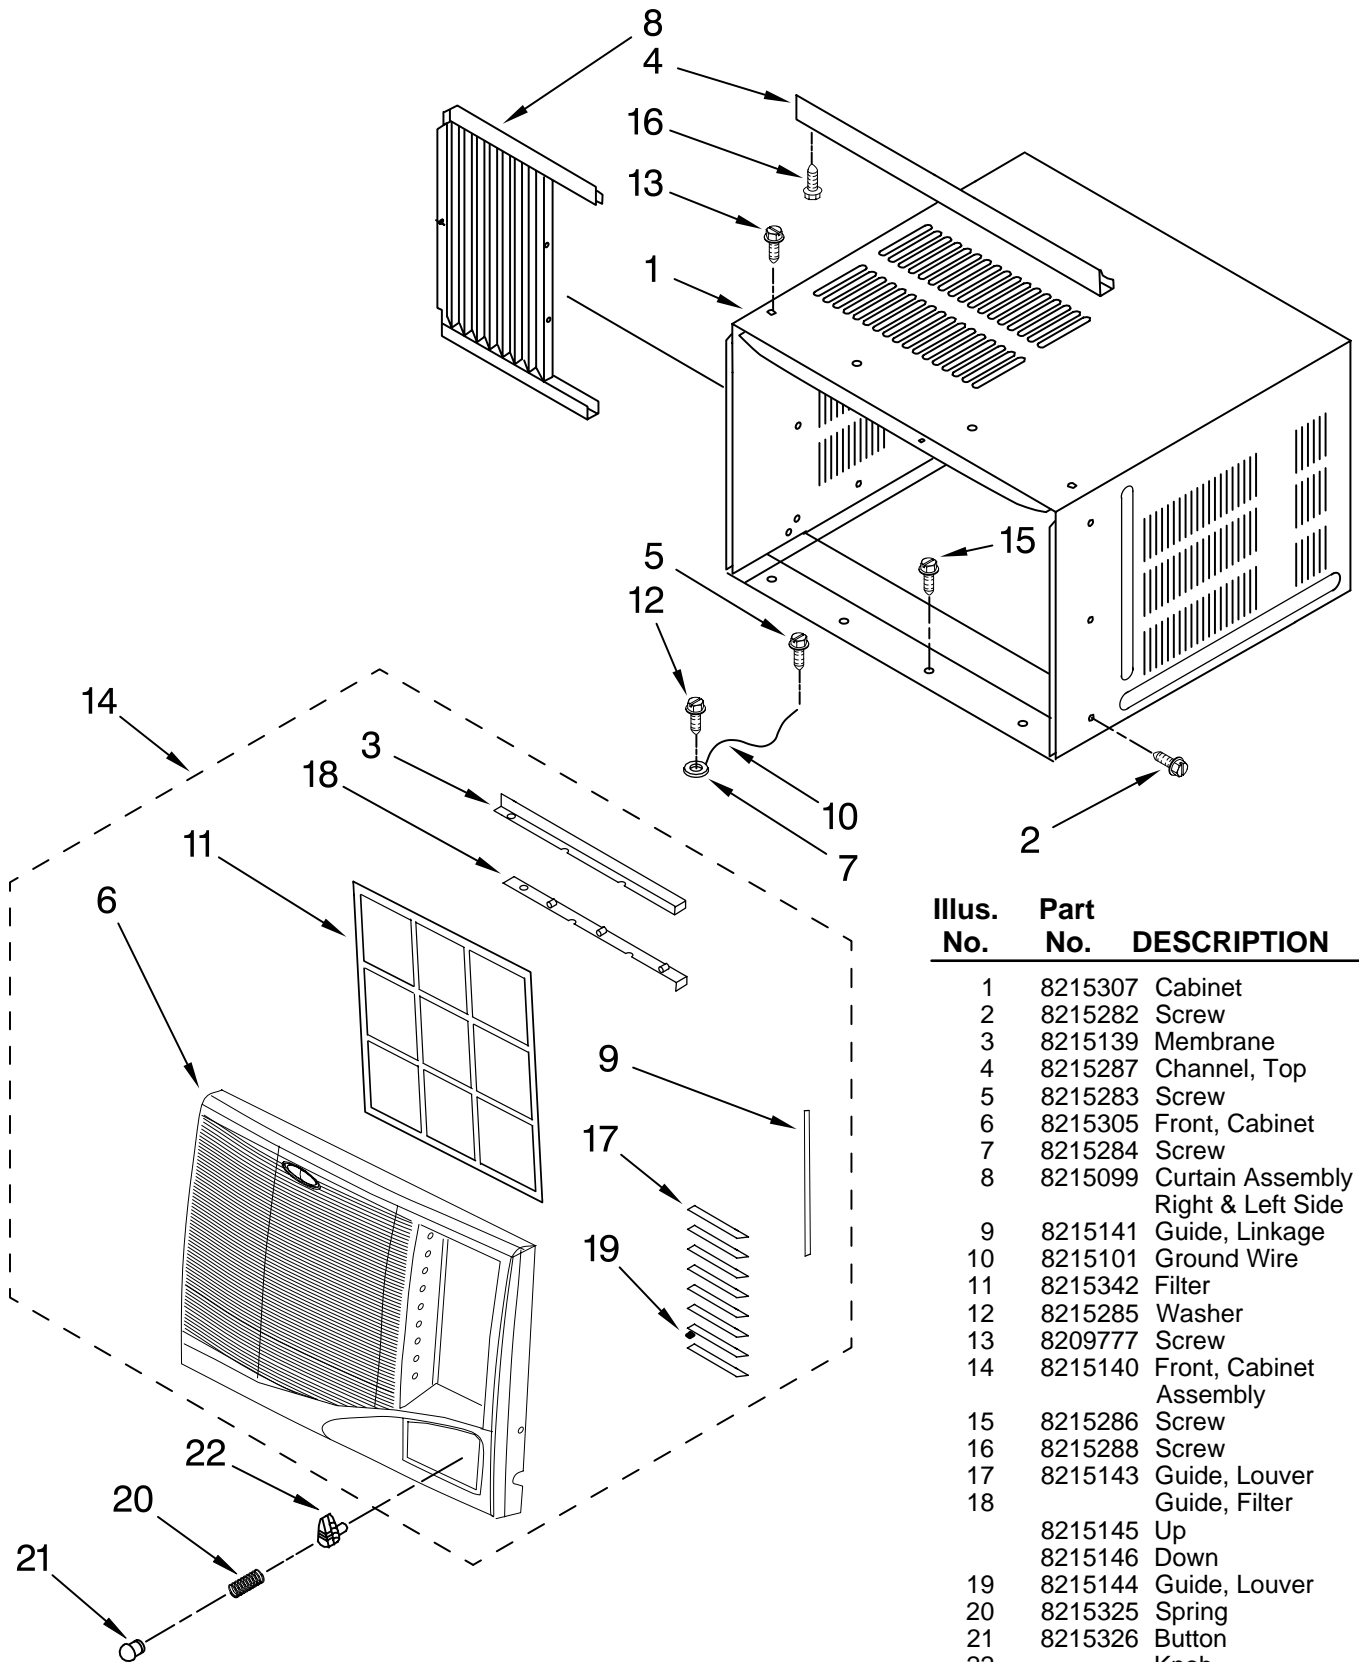

CABINET PARTS

For Model: ACE244PT0

Illus. No.	Part No.	DESCRIPTION
1	8215307	Cabinet
2	8215282	Screw
3	8215139	Membrane
4	8215287	Channel, Top
5	8215283	Screw
6	8215305	Front, Cabinet
7	8215284	Screw
8	8215099	Curtain Assembly Right & Left Side
9	8215141	Guide, Linkage
10	8215101	Ground Wire
11	8215342	Filter
12	8215285	Washer
13	8209777	Screw
14	8215140	Front, Cabinet Assembly
15	8215286	Screw
16	8215288	Screw
17	8215143	Guide, Louver
18	8215145	Guide, Filter Up
	8215146	Down
19	8215144	Guide, Louver
20	8215325	Spring
21	8215326	Button
22	8215340	Knob Right
	8215339	Left

FOR ORDERING INFORMATION REFER TO PARTS PRICE LIST