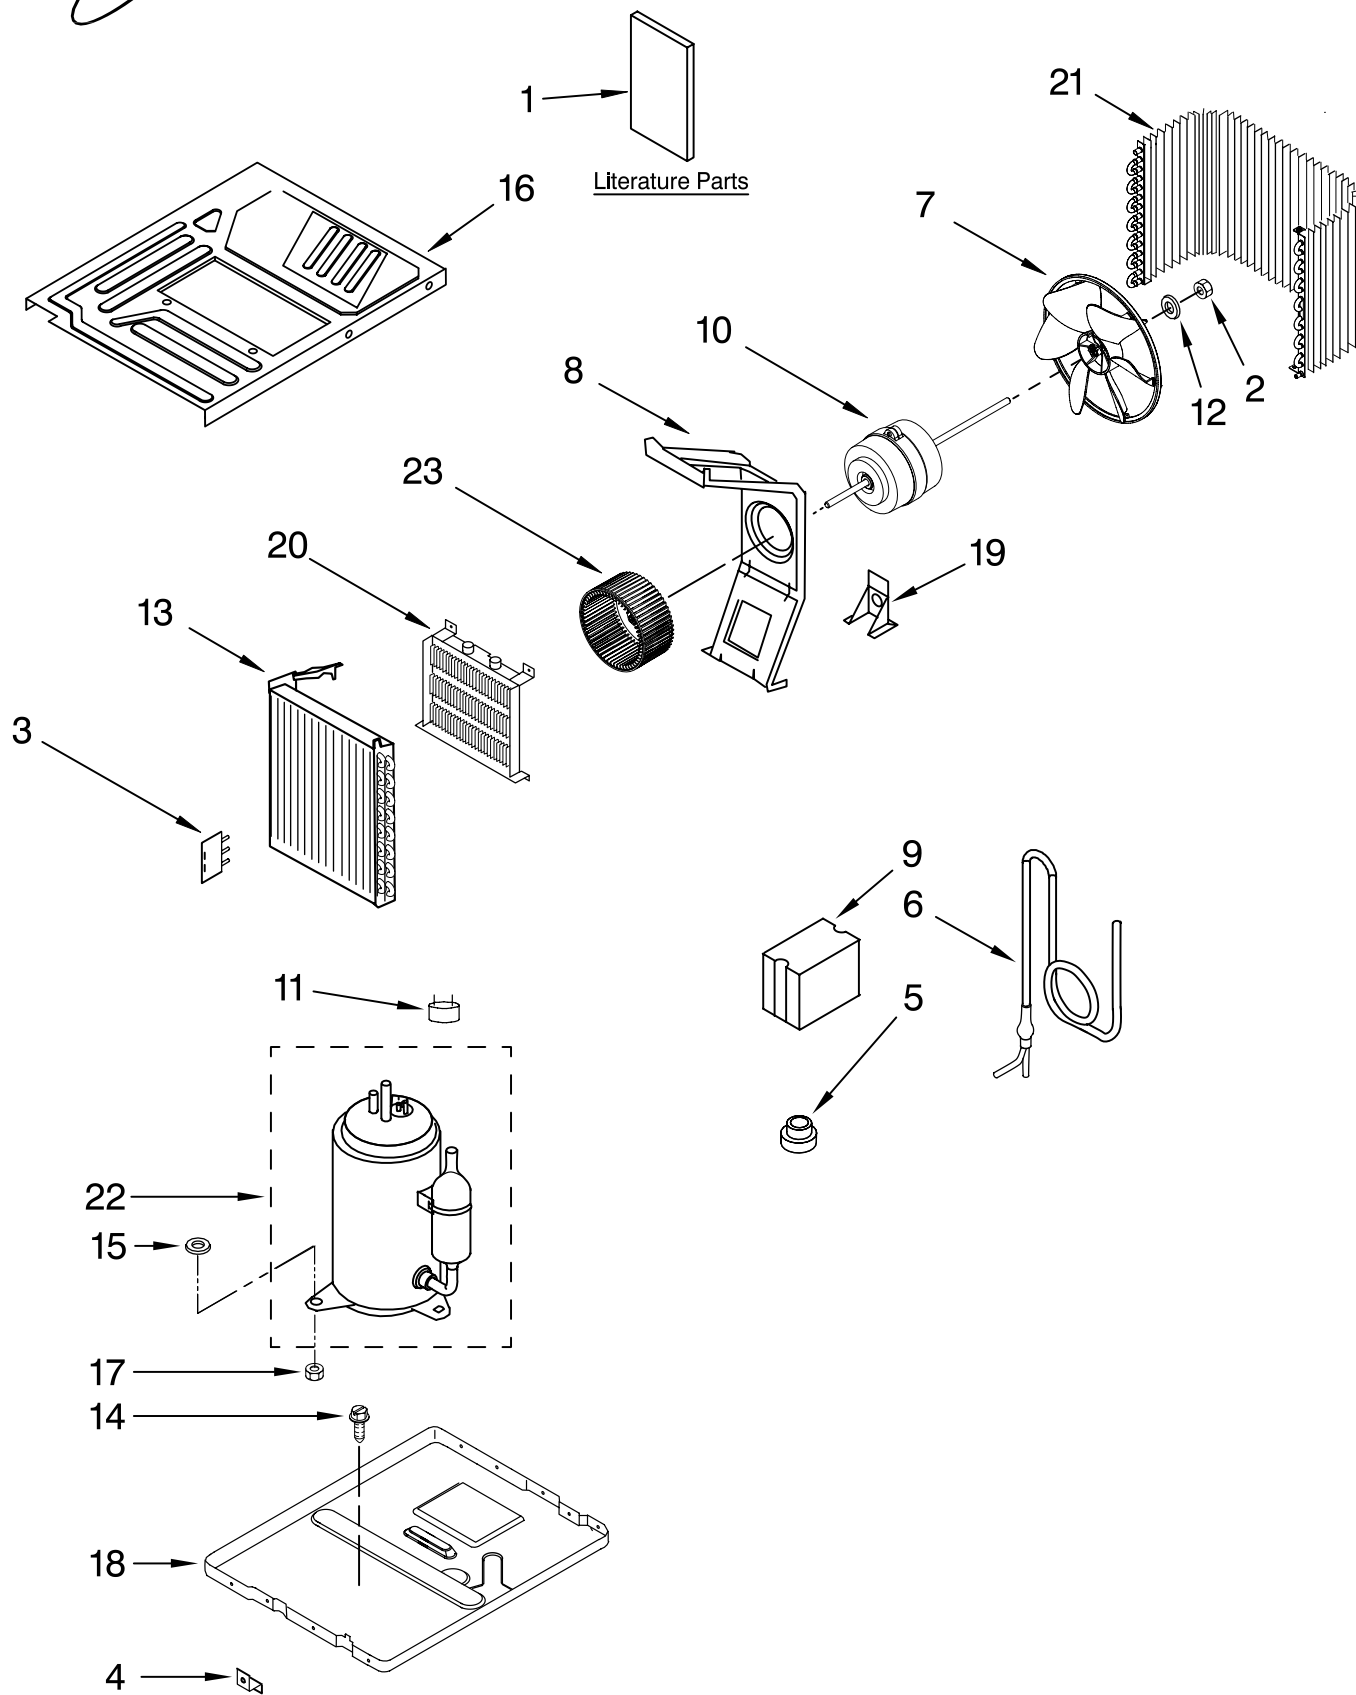

UNIT PARTS

For Model: ACE244PT3

AIR CONDITIONER

FOR ORDERING INFORMATION REFER TO PARTS PRICE LIST

UNIT PARTS

For Model: ACE244PT3

Illus. No.	Part No.	DESCRIPTION
1		Literature Parts
	W10121866	Wiring Diagram
	8215279	Use & Care Guide
	W10122493	Energy Guide
2	8215290	Nut w/washer
3	8209771	Support, Tube Sensor
4	8215148	Clip
5	8215344	Drain Plug
6	8215353	Tube, Restrictor
7	8215104	Blade, Fan
8	8215107	Bracket, Fan Motor
9	8215130	Relay
10	8215150	Motor, Fan
11	8215123	Overload
12	8215291	Washer
13	8215316	Evaporator
14	8209688	Screw (5)
15	8215154	Gasket
16	8215307	Cover, Evaporator
17	8215297	Nut w/washer
18	8215343	Base
19	8215327	Support
20	8215331	Heater
21	8215069	Condenser
22	8215332	Compressor Assy.
23	8215329	Wheel, Blower

FOR ORDERING INFORMATION REFER TO PARTS PRICE LIST