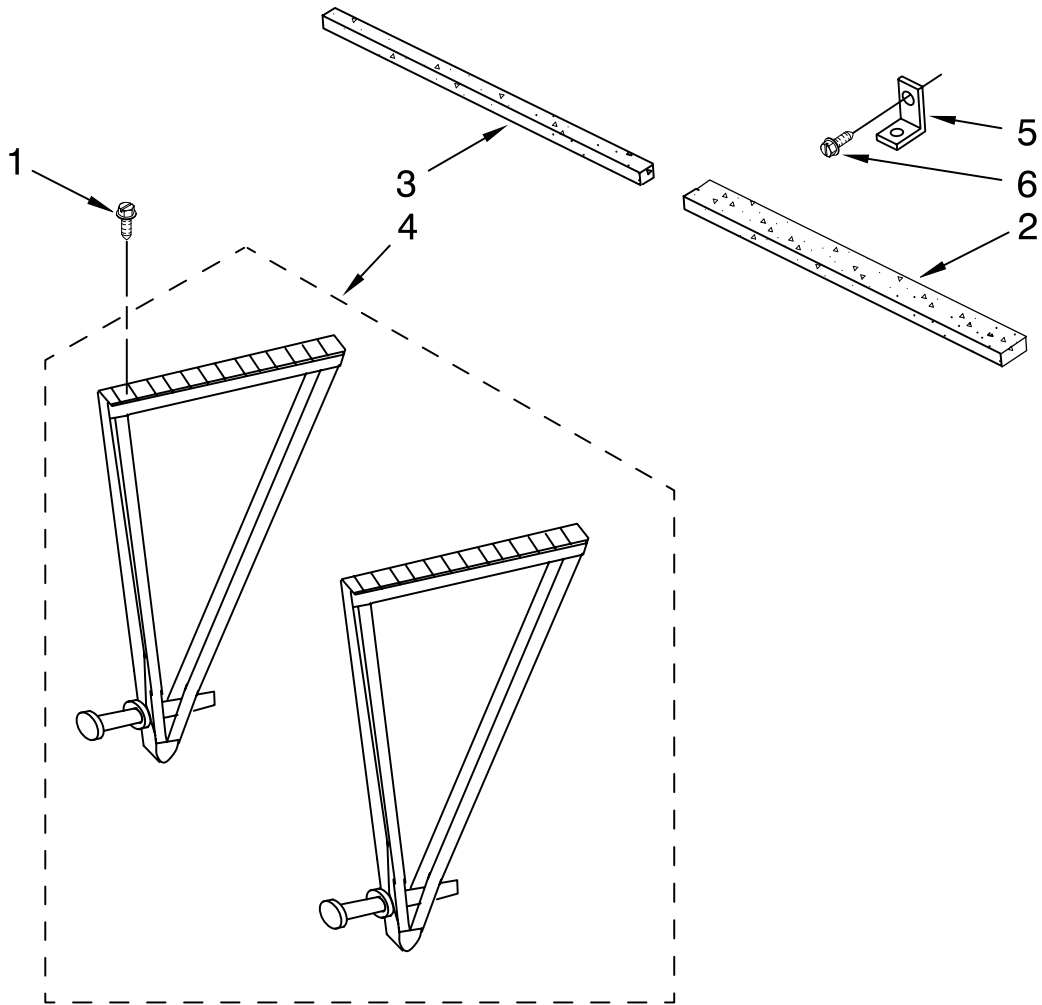

# OPTIONAL PARTS (NOT INCLUDED)

For Model: ACE244PT3

Illus. No.	Part No.	DESCRIPTION
2	505168	Tape, No Drip 30'
3	479502	Tape, Vinyl 36'
4	10943	Oil, Turbine 1 Oz.
5	99243	Oil, Turbine 8 Oz.
6		Valve, Access
	876764	3/16" Tube O.D.
	978025	1/4" Tube O.D.
	978026	5/16" Tube O.D.
	978027	3/8" Tube O.D.
	978028	1/2" Tube O.D.
	978029	5/8" Tube O.D.
	978030	3/4" Tube O.D.
7	978865Bulk	Seal, Ring Access Valve (20-Pack)
8		Wire, 25'Roll
	242820	Black 14 Ga.
	242825	Red 14 Ga.
	47261	Black 12 Ga.
	299885	Red 12 Ga.
	47263	White 12 Ga.
9	813684	Adhesive, Insulation (24 Oz. Spray)
10	279368	Adhesive, Insulation (2 Oz. Tube)
12	212643	Sealer, Permugum 4-1" Strips
13	99344	Sealer, Permugum 1 Lb. Bar
14		Cover, Winter
	484066	28"x19"x31"
	484067	19"x12"x14"
	484069	27"x19"x6 to 27"
	484184	22"x15"x3 to 18"
15	813610	Retainer, Cord (Winter Cover)
16		Return Bend Replacement Kit
	4388784	(5/16 Inch Tube)
	4388785	(3/8 Inch Tube)

# INSTALLATION PARTS

For Model: ACE244PT3

Illus. No.	Part No.	DESCRIPTION
1	8215271	Screw
2	8209931	Seal, Strip (Wide)
3	8209932	Seal, Strip (Narrow)
4	8215098	Support, Cabinet
5	8209930	Bracket
6	8215272	Screw (Window Lock Bracket)