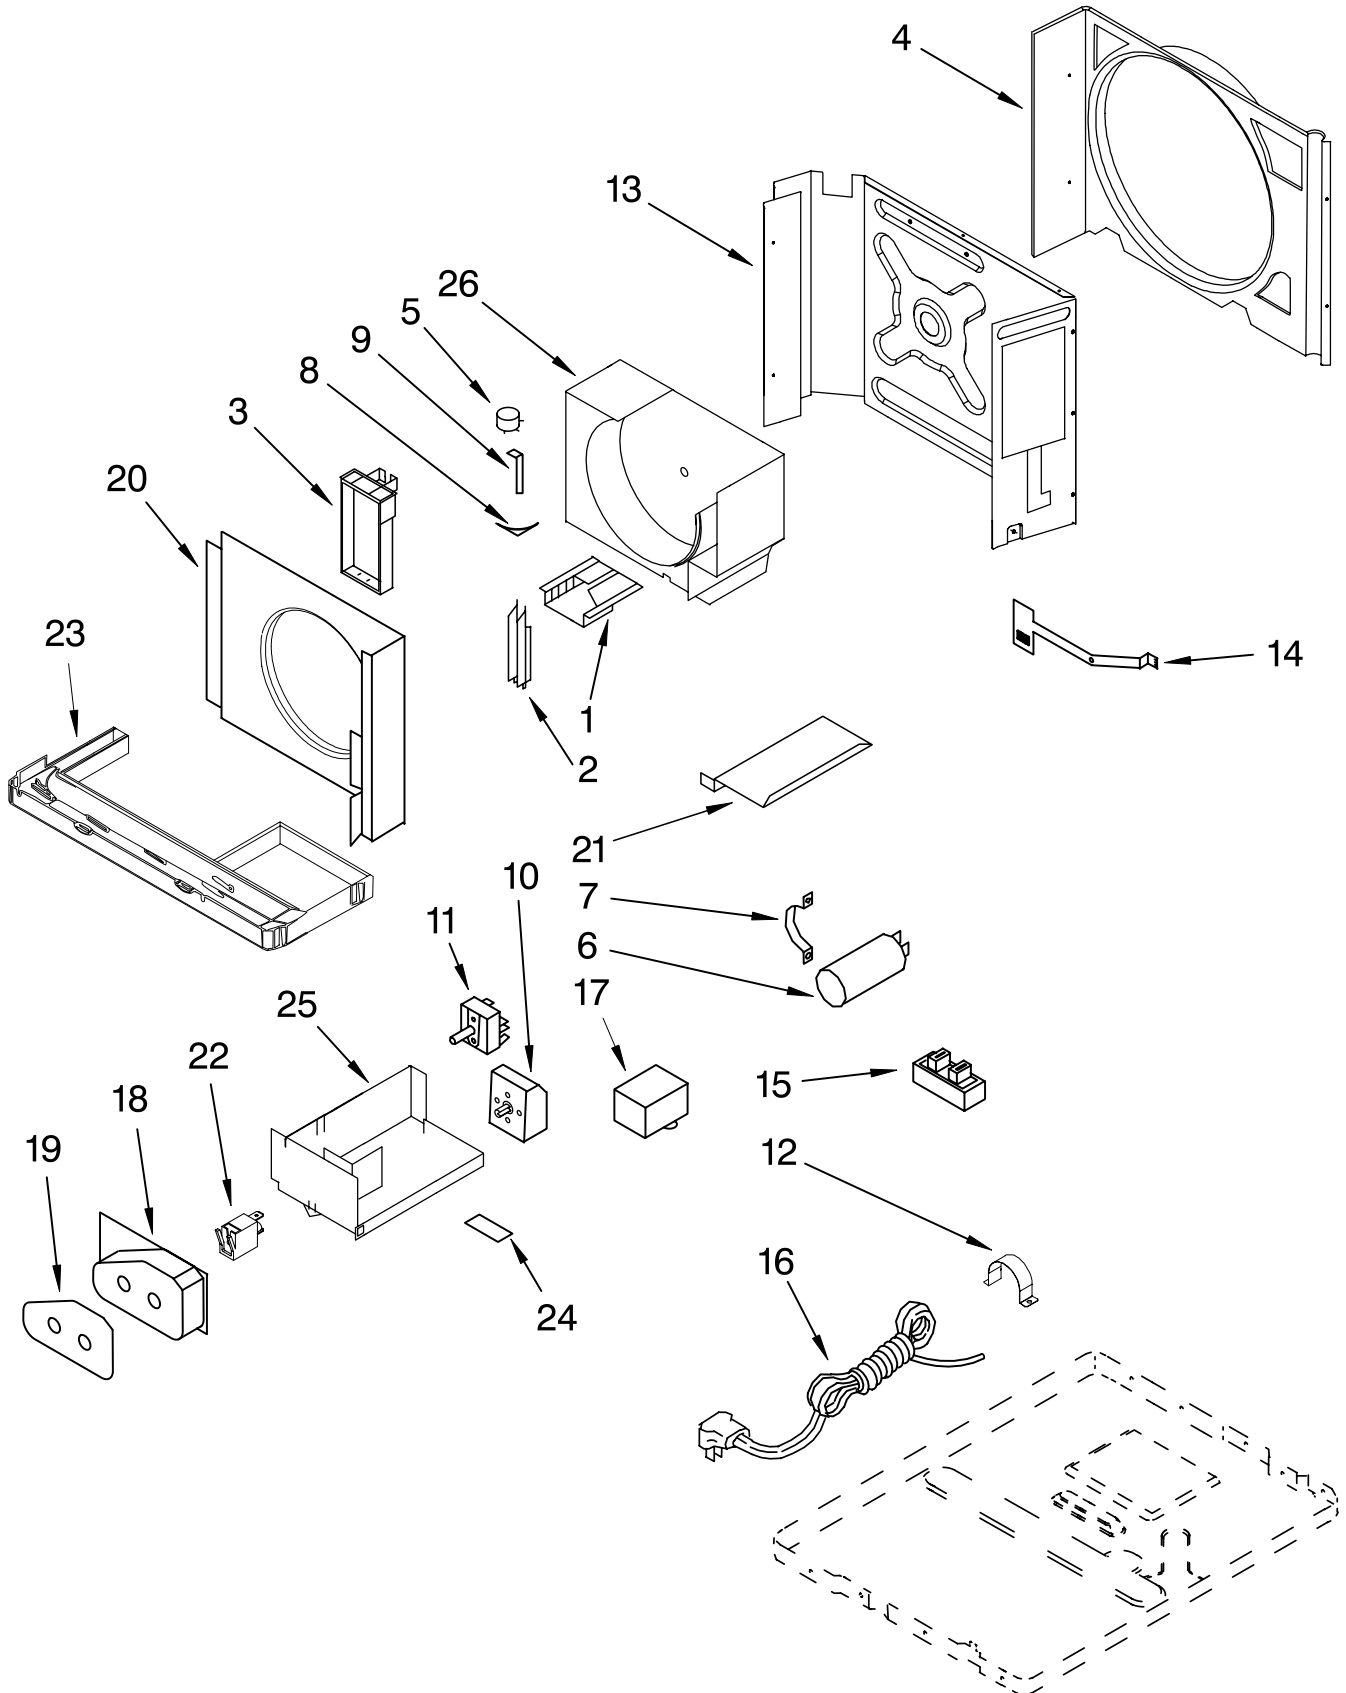

AIR FLOW AND CONTROL PARTS

For Model: ACE244PT3

FOR ORDERING INFORMATION REFER TO PARTS PRICE LIST

AIR FLOW AND CONTROL PARTS

For Model: ACE244PT3

Illus. No.	Part No.	DESCRIPTION
1	8215111	Housing, Air
2	8215112	Louver
3	8215116	Cartridge, Louver
4	8215071	Shroud, Condenser
5	8215114	Motor, Louver
6	8215299	Capacitor, Running
7	8215301	Bracket, Capacitor
8	8215113	Linkage, Louver
9	8215115	Linkage, Louver
10	8215335	Thermostat
11	8215336	Switch
12	8215135	Wire Clamp
13	8215328	Wall, Dividing
14	8215117	Door, Exhaust
15	8215089	Terminal Block
16	8215337	Cord, Appliance
17	8215313	Capacitor
18	8215322	Cover, Control
19	8215138	Escutcheon
20	8215330	Shroud, Evaporator
21	8215120	Cover, Air Duct
22	8215321	Switch
23	8215127	Pan, Evaporator
24	8215320	Washer
25	8215319	Box, Control
26	8215110	Housing, Air

FOR ORDERING INFORMATION REFER TO PARTS PRICE LIST