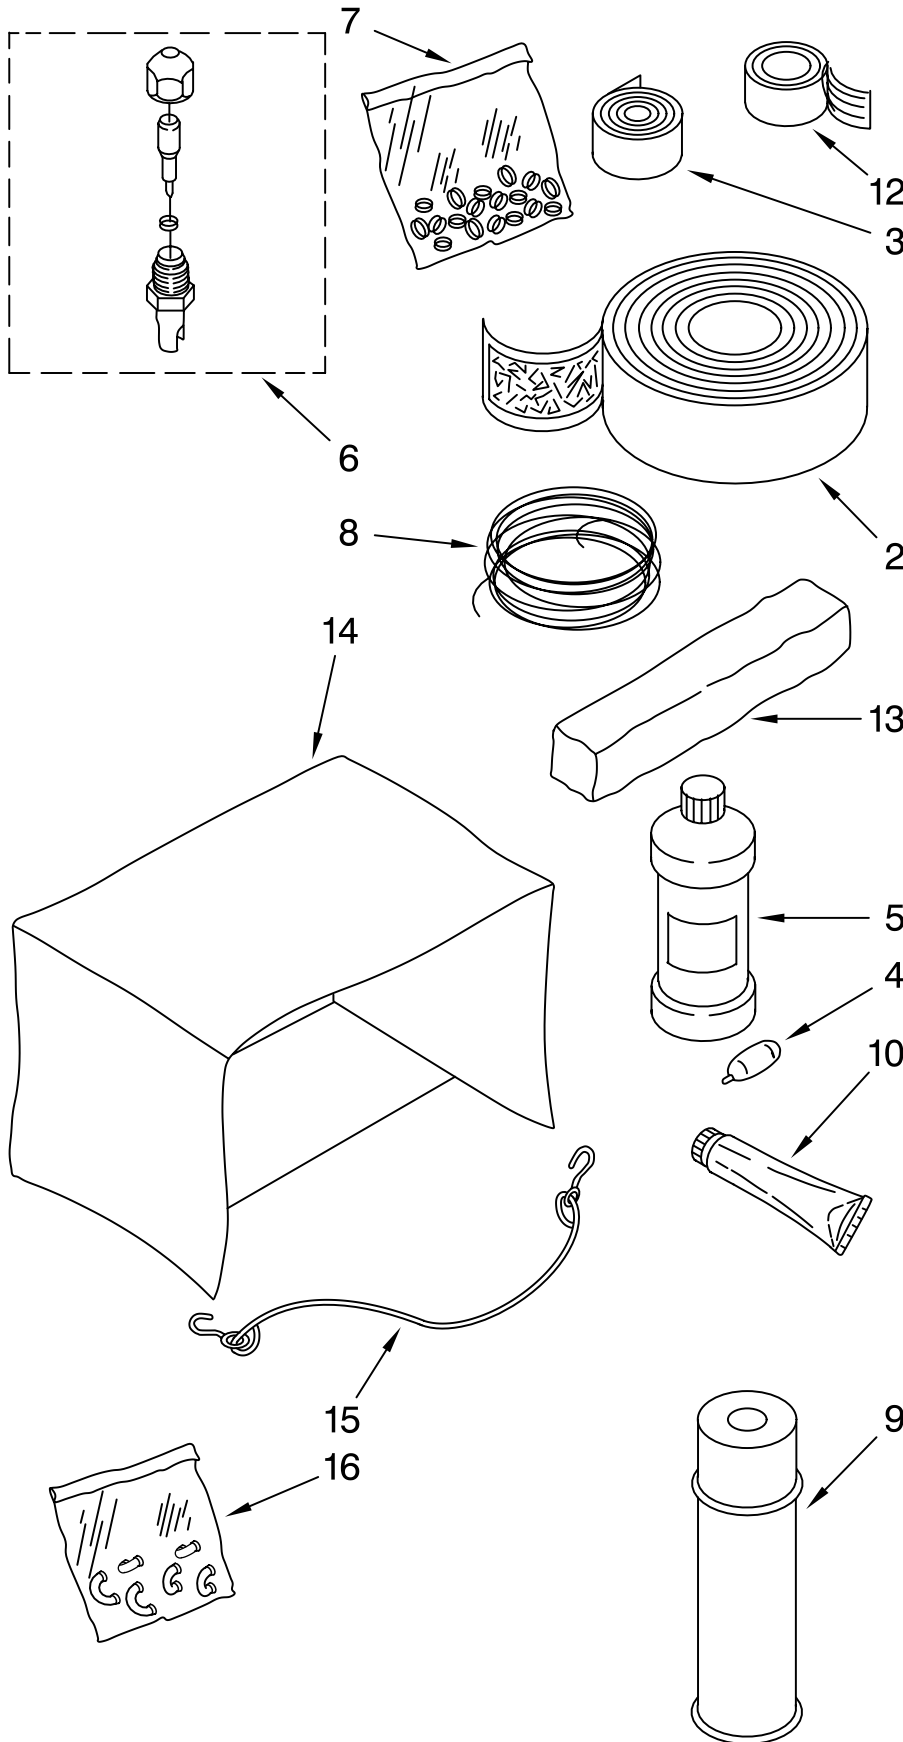

OPTIONAL PARTS (NOT INCLUDED)

For Model: ACE244PT3

Illus. No.	Part No.	DESCRIPTION
2	505168	Tape, No Drip 30'
3	479502	Tape, Vinyl 36'
4	10943	Oil, Turbine 1 Oz.
5	99243	Oil, Turbine 8 Oz.
6		Valve, Access
	876764	3/16" Tube O.D.
	978025	1/4" Tube O.D.
	978026	5/16" Tube O.D.
	978027	3/8" Tube O.D.
	978028	1/2" Tube O.D.
	978029	5/8" Tube O.D.
	978030	3/4" Tube O.D.
7	978865Bulk	Seal, Ring Access Valve (20-Pack)
8		Wire, 25'Roll
	242820	Black 14 Ga.
	242825	Red 14 Ga.
	47261	Black 12 Ga.
	299885	Red 12 Ga.
	47263	White 12 Ga.
9	813684	Adhesive, Insulation (24 Oz. Spray)
10	279368	Adhesive, Insulation (2 Oz. Tube)
12	212643	Sealer, Permugum 4-1" Strips
13	99344	Sealer, Permugum 1 Lb. Bar
14		Cover, Winter
	484066	28"x19"x31"
	484067	19"x12"x14"
	484069	27"x19"x6 to 27"
	484184	22"x15"x3 to 18"
15	813610	Retainer, Cord (Winter Cover)
16		Return Bend Replacement Kit
	4388784	(5/16 Inch Tube)
	4388785	(3/8 Inch Tube)

FOR ORDERING INFORMATION REFER TO PARTS PRICE LIST