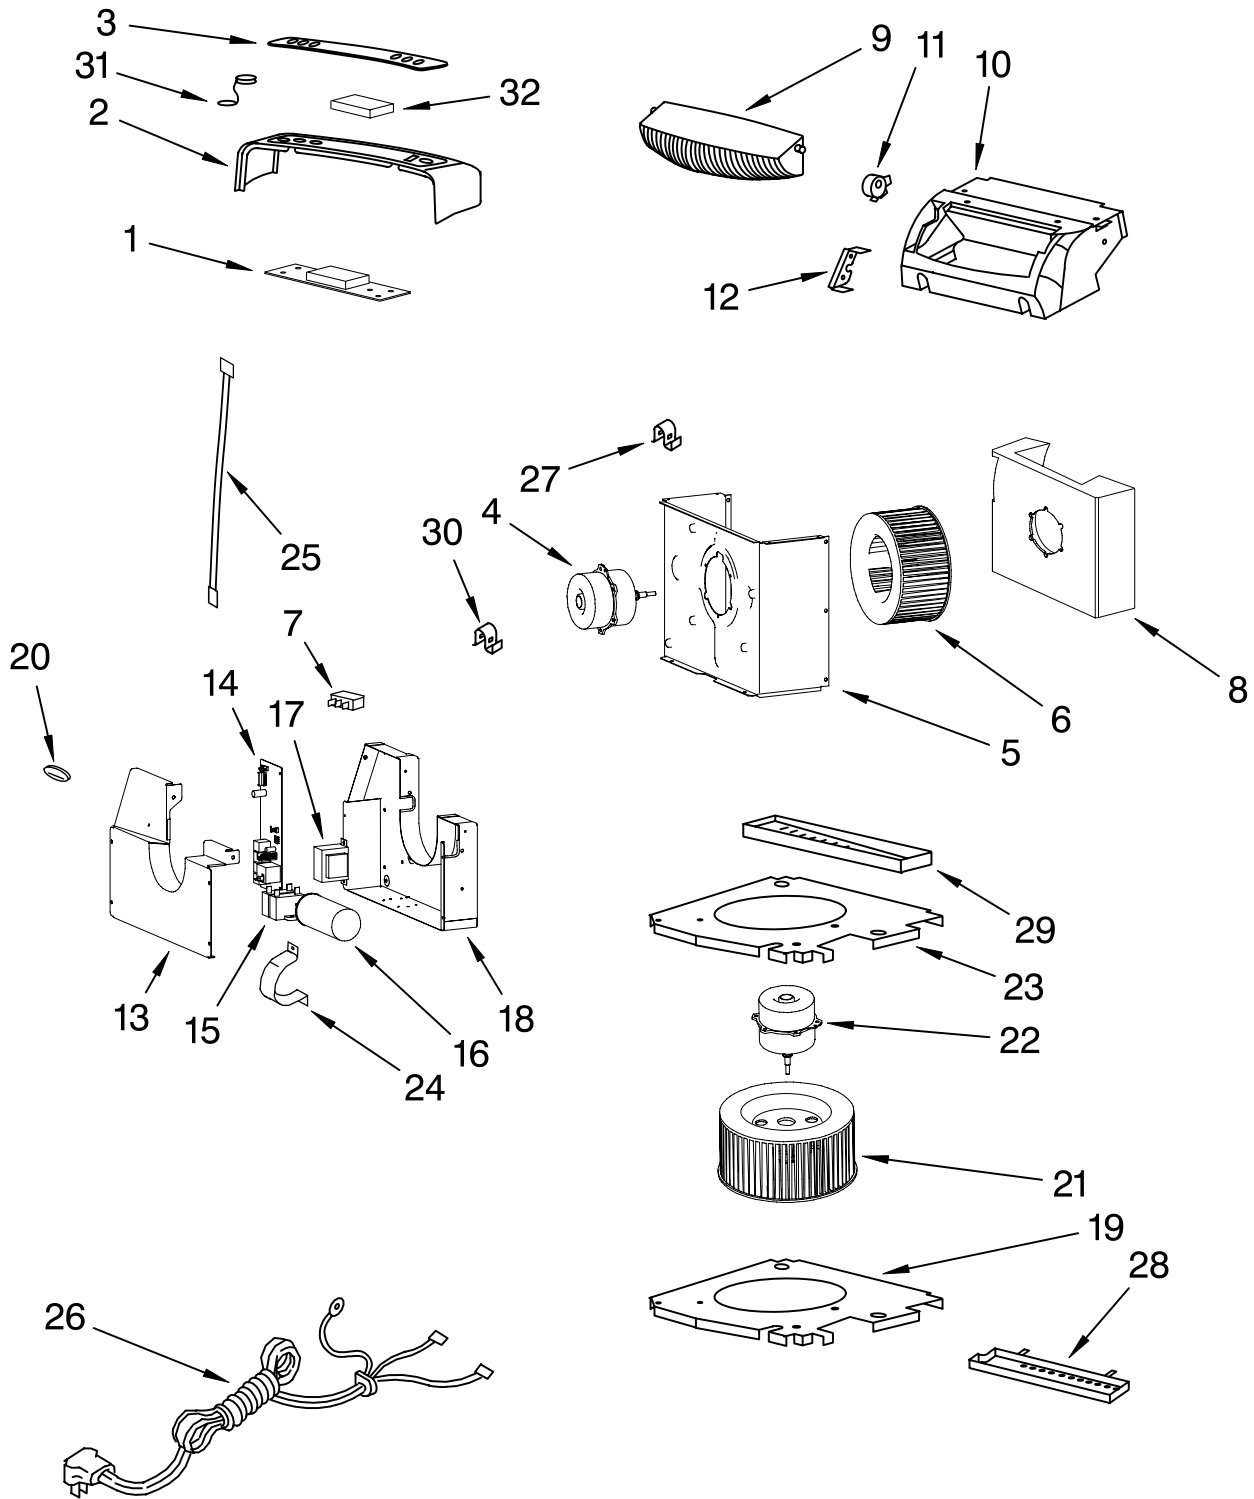

AIRFLOW AND CONTROL PARTS

For Model: ACP102PS0

FOR ORDERING INFORMATION REFER TO PARTS PRICE LIST

AIR FLOW AND CONTROL PARTS

For Model: ACP102PS0

Illus. No.	Part No.	DESCRIPTION
1	8215249	PC-Board, Control
2	8215087	LCD Cover
3	8215168	Overlay
4	8215177	Motor, Upper
5	8215176	Plate, Motor
6	8215173	Wheel Blower, Upper
7	8215089	Board, Terminal
8	8215174	Housing, Air
9	8215179	Louver Assembly
10	8215170	Base, Louver
11	8215171	Motor, Louver
12	8215172	Bracket, Motor
13	8215188	Cover, Control Box
14	8215250	PC-Board, Power
15		Capacitor, Fan
	8215183	Motor (Upper)
	8215184	Motor (Lower)
16	8215182	Capacitor, Compressor
17	8209806	Transformer
18	8215180	Box, Control
19	8215191	Insulation Plate Lower
20	8215189	Receiver Board
21	8215215	Wheel Blower, Lower
22	8215214	Motor, Lower
23	8215213	Insulation Plate Middle
24	8215186	Bracket, Capacitor
25	8215220	Thermistor
26	8215226	Cord-Power
27	8215175	Clip
28	8215192	Pan, Drain
29	8215216	Pan, Drain
30	8215221	Clip
31	8215088	Cover, Screw
32	8215156	Display Window

FOR ORDERING INFORMATION REFER TO PARTS PRICE LIST