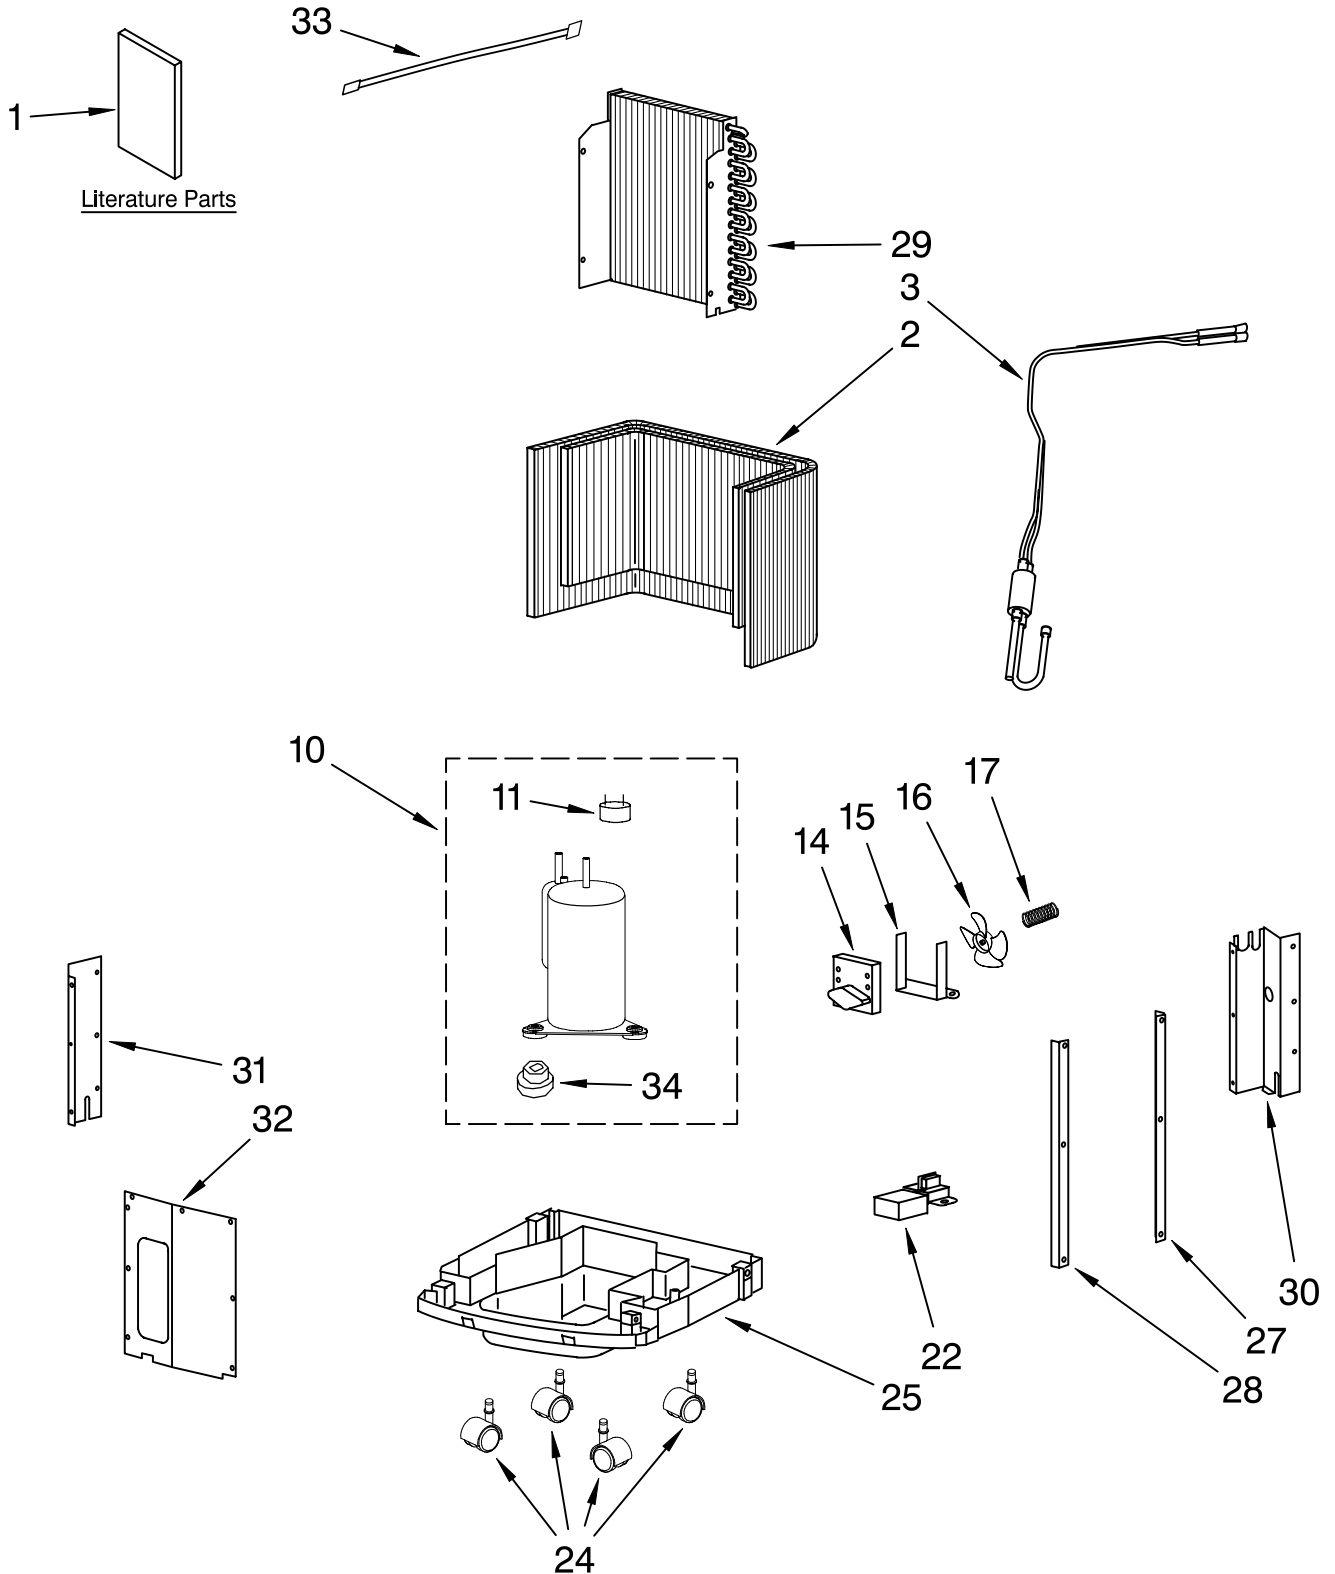

# UNIT PARTS

For Model: ACP102PS0

PORTABLE  
AIR CONDITIONER

FOR ORDERING INFORMATION REFER TO PARTS PRICE LIST

# UNIT PARTS

For Model: ACP102PS0

<b>Illus. No.</b>	<b>Part No.</b>	<b>DESCRIPTION</b>
1		Literature Parts
	8215247	Guide, Use & Care
	8215248	Diagram, Wiring
2	8215210	Condenser
3	8215225	Tube Restrictor Assembly
10	8215197	Compressor, Assembly
11	8215198	Overload
14	8215206	Motor, Fan
15	8215207	Base, Motor
16	8215208	Fan
17	8215209	Spring
22	8215204	Switch, Level
24	8215200	Roller
25	8215203	Base
27		Support, Back
	8215205	Right
	8215202	Left
28		Support, Front
	8215201	Right
	8215196	Left
29	8215218	Evaporator
30	8215195	Support (Right)
31	8215193	Support (Left)
32	8215194	Support (Front)
33	8215219	Thermistor
34	8215199	Grommet

# AIR FLOW AND CONTROL PARTS

For Model: ACP102PS0

<b>Illus. No.</b>	<b>Part No.</b>	<b>DESCRIPTION</b>
1	8215249	PC-Board, Control
2	8215087	LCD Cover
3	8215168	Overlay
4	8215177	Motor, Upper
5	8215176	Plate, Motor
6	8215173	Wheel Blower, Upper
7	8215089	Board, Terminal
8	8215174	Housing, Air
9	8215179	Louver Assembly
10	8215170	Base, Louver
11	8215171	Motor, Louver
12	8215172	Bracket, Motor
13	8215188	Cover, Control Box
14	8215250	PC-Board, Power
15		Capacitor, Fan
	8215183	Motor (Upper)
	8215184	Motor (Lower)
16	8215182	Capacitor, Compressor
17	8209806	Transformer
18	8215180	Box, Control
19	8215191	Insulation Plate Lower
20	8215189	Receiver Board
21	8215215	Wheel Blower, Lower
22	8215214	Motor, Lower
23	8215213	Insulation Plate Middle
24	8215186	Bracket, Capacitor
25	8215220	Thermistor
26	8215226	Cord-Power
27	8215175	Clip
28	8215192	Pan, Drain
29	8215216	Pan, Drain
30	8215221	Clip
31	8215088	Cover, Screw
32	8215156	Display Window