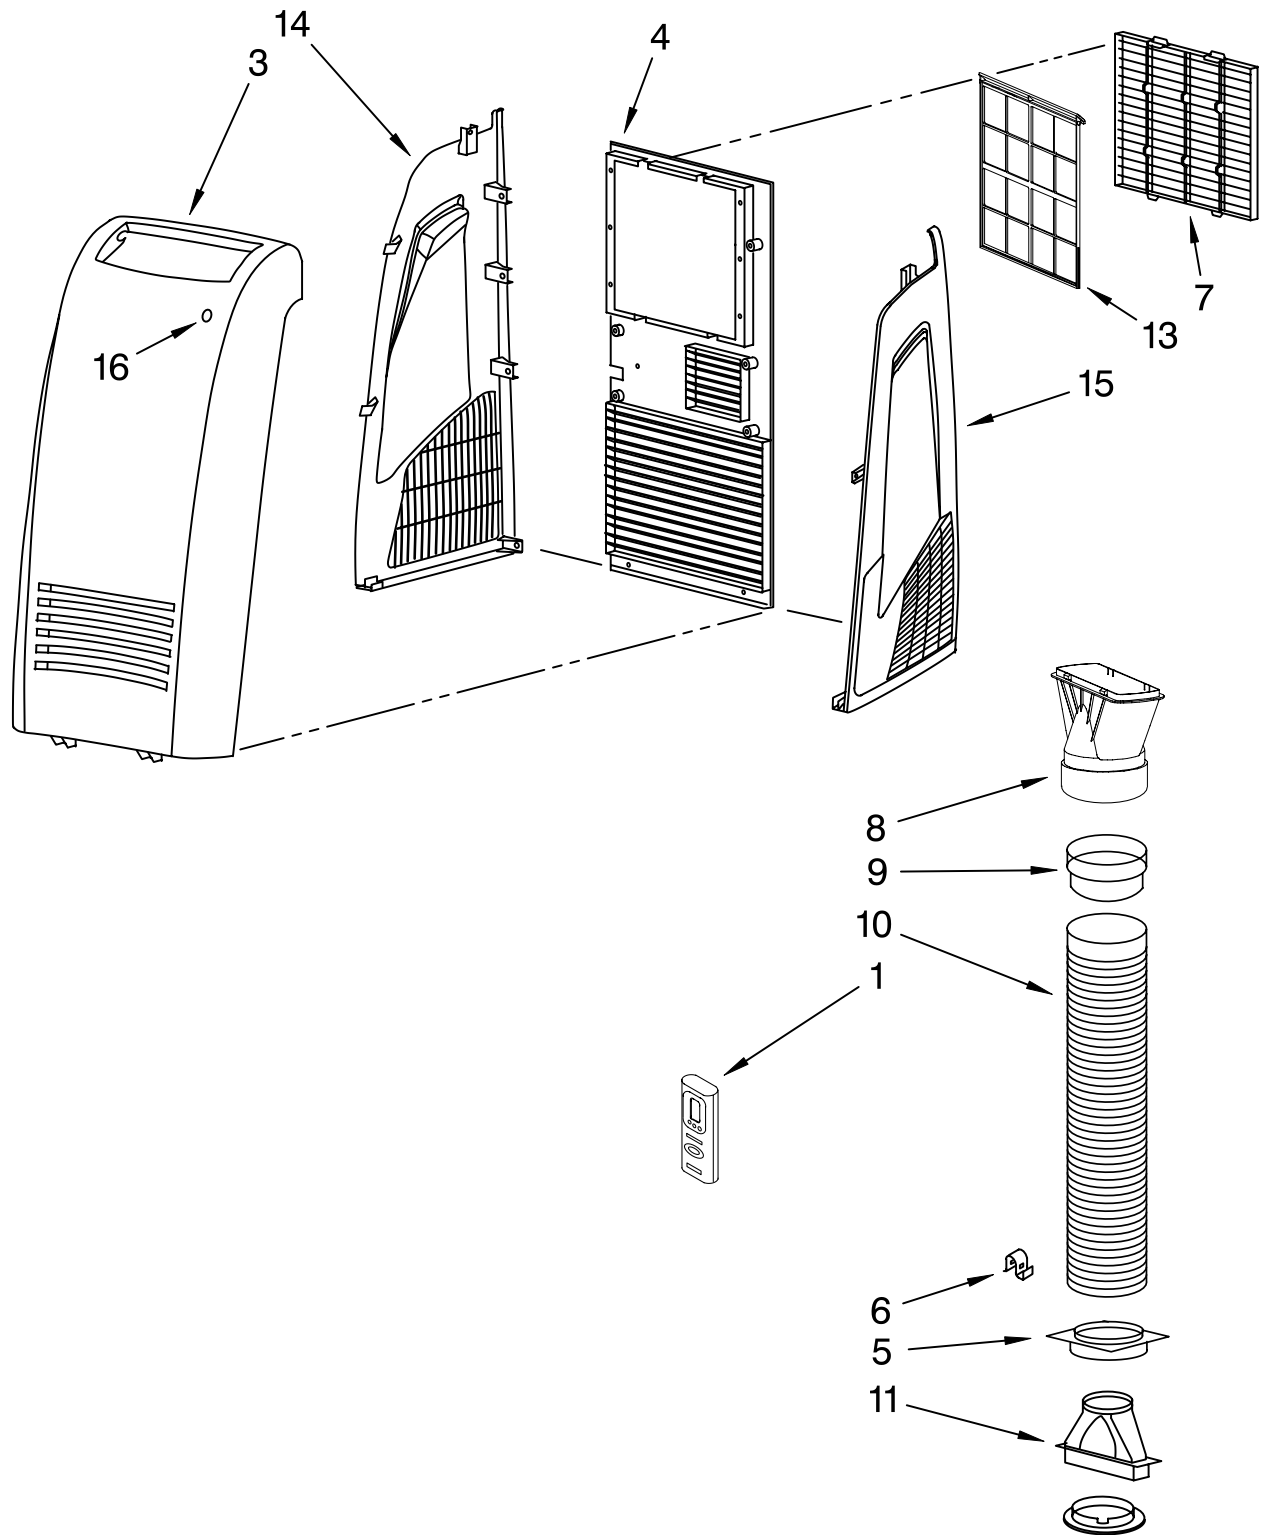

CABINET PARTS

For Model: ACP102PS0

FOR ORDERING INFORMATION REFER TO PARTS PRICE LIST

CABINET PARTS

For Model: ACP102PS0

Illus. No.	Part No.	DESCRIPTION
1	8215231	Control, Remote
3	8215190	Panel, Front
4	8215212	Panel, Rear
5	8215229	Connector
6	8215223	Clip
7	8215224	Grille, Air
8	8215185	Connector, Square
9	8215228	Connector
10	8215227	Exhaust Tube
11	8215230	Connector Square
13	8215222	Filter
14	8215178	Left Panel
15	8215211	Right Panel
16	8215187	Window, Remote Control

FOLLOWING PARTS NOT ILLUSTRATED

8215258 Plug, Drain Hose
8215259 Clamp, Drain Hose
8215261 Drain Hose
8215251 Window Slider Kit
8215260 Clip, Drain Hose
8209726 Screw
8215231 Remote