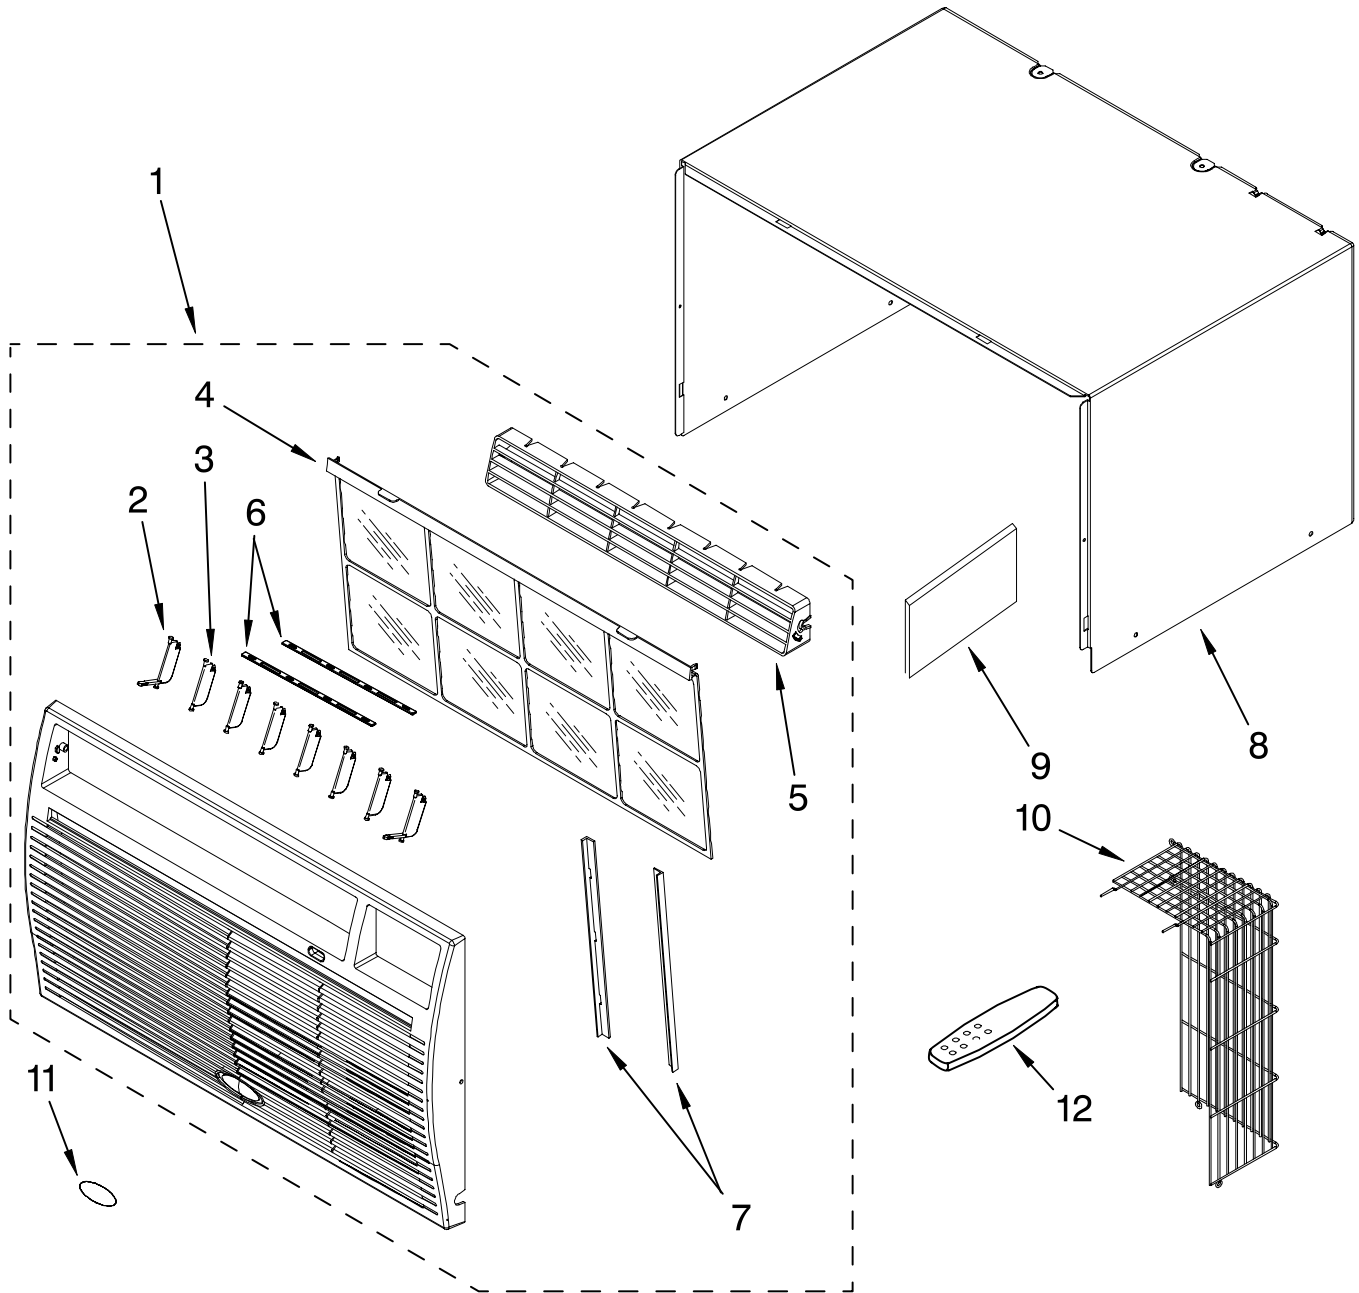

CABINET PARTS

For Models: ACU088PR0, ACU088PR1

FOR ORDERING INFORMATION REFER TO PARTS PRICE LIST

CABINET PARTS

For Models: ACU088PR0, ACU088PR1

Illus. No.	Part No.	DESCRIPTION
1	8199985	Front
2	8199808	Louver, W/Handle
3	8199882	Louver
4	8199846	Filter
5	8199851	Louver, Horizontal
6	8199855	Connector, Louver
7	8199847	Guide, Filter
8	8199813	Cabinet
9	8199814	Seal, Cabinet Side
10	8199825	Grille, Compressor
11	8199927	Nameplate
12	8199995	Control, Remote

Following Parts Not Illustrated
(Optional Parts Only)

4396818 Sleeve, Cabinet