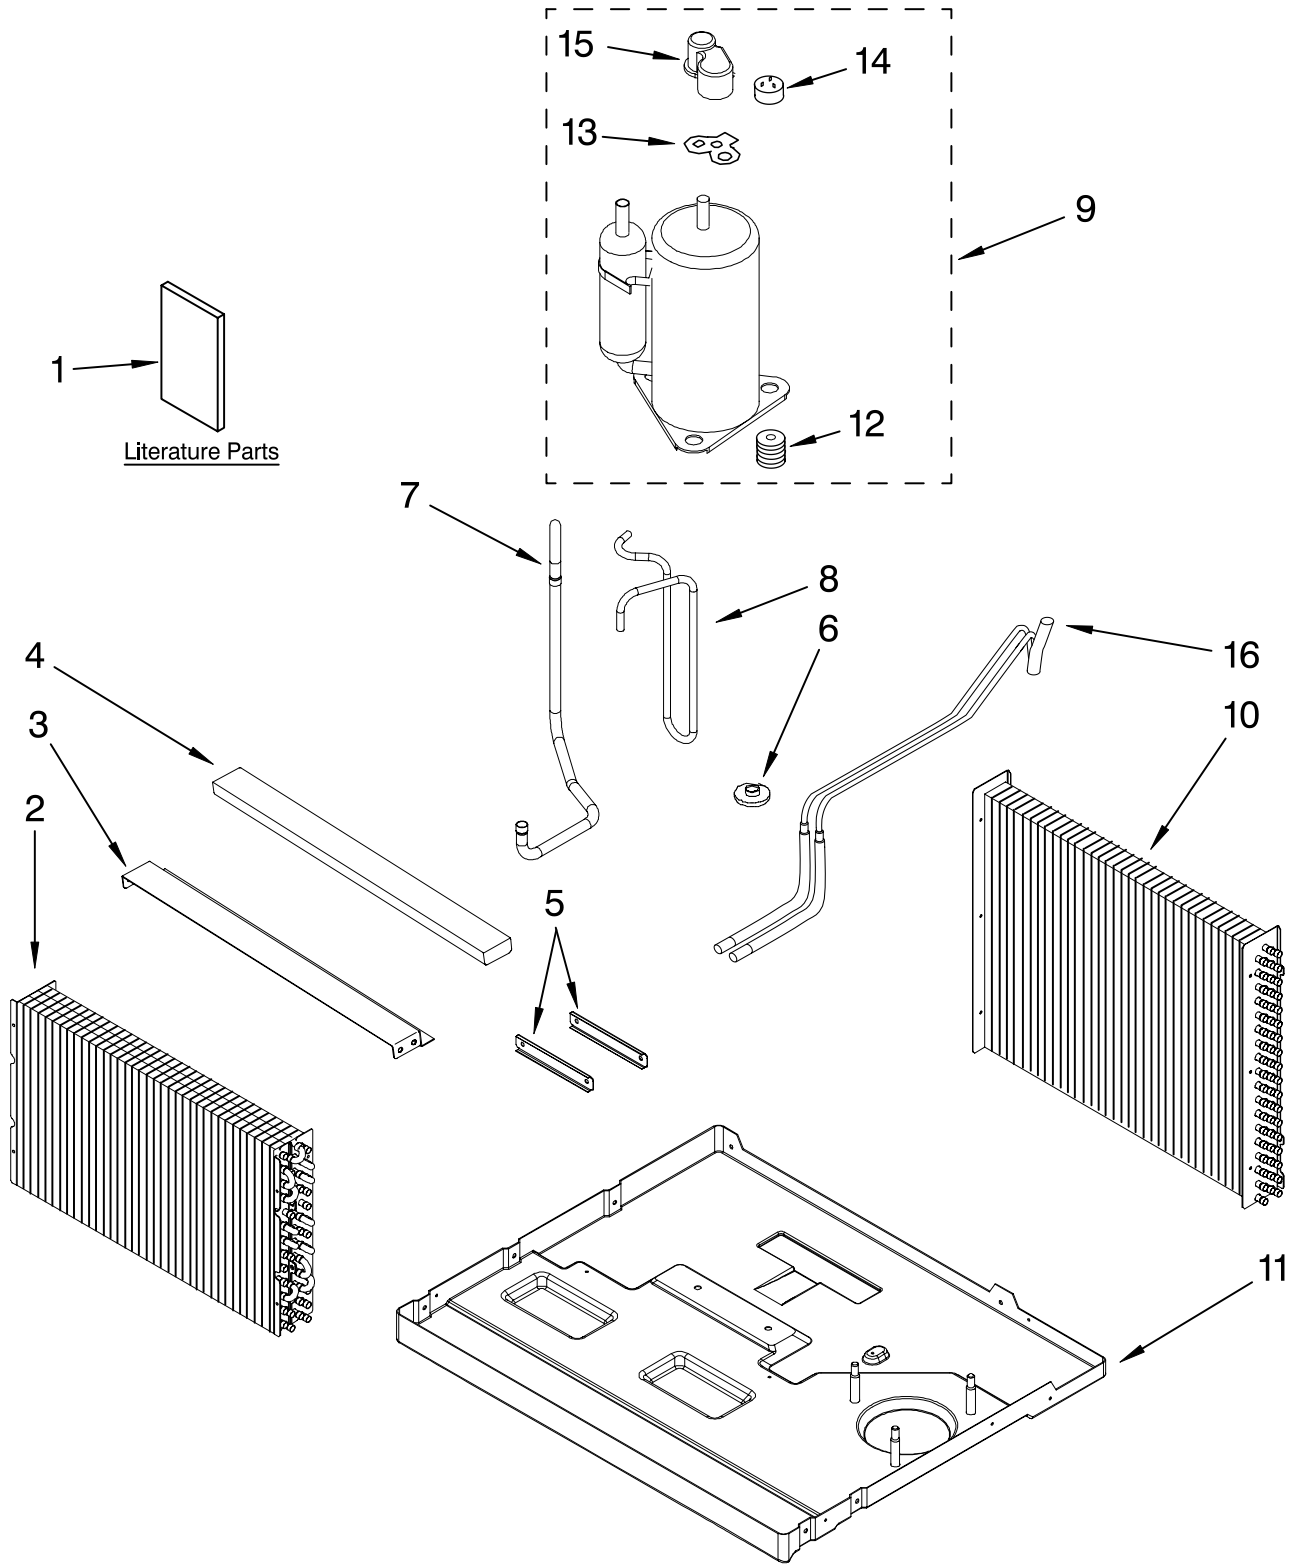

# UNIT PARTS

For Models: ACU088PR0, ACU088PR1

AIR CONDITIONER

FOR ORDERING INFORMATION REFER TO PARTS PRICE LIST

# UNIT PARTS

For Models: ACU088PR0, ACU088PR1

<b>Illus. No.</b>	<b>Part No.</b>	<b>DESCRIPTION</b>
1		Literature Parts
	8199924	Use and Care Guide
	8199925	Label, Energy
	8199804	Diagram, Wiring
2	8199841	Evaporator
3	8199843	Seal-Support, Evaporator
4	8199850	Seal, Evaporator
5	8199842	Support, Evaporator
6	8199788	Nut
7	8199871	Tube, Suction
8	8199837	Tube, Discharge
9	8199823	Compressor
10	8199827	Condenser
11	8199819	Base
12	8199969	Grommet
13	8199972	Gasket
14	8199970	Protector, Overload
15	8199971	Cover, Terminal
16	8199986	Tube, Restrictor

# AIR FLOW AND CONTROL PARTS

For Models: ACU088PR0, ACU088PR1

<b>Illus. No.</b>	<b>Part No.</b>	<b>DESCRIPTION</b>
1	8199848	Door, Fresh Air
2	8199830	Overlay
3	8199831	Base, Control Panel
4	8199833	PCB, Control
5	8199857	Housing, Air-Bottom
6	8199881	Housing, Top
7	8199854	Support, Unit
8	8199834	Cover, Air Housing
9	8199853	Dividing Wall, Left Side
10	8199860	Bracket, Fan Motor
11	8199816	Wheel, Blower
12	8199844	Motor, Fan
13	8199811	Blade, Fan
14	8199826	Shroud, Condenser
15	8199828	Side Panel, Condenser
16	8199866	Dividing Wall, Right Side
17	8199884	Clip, Wire
18	8199865	PCB, Power Board
19	8199838	Box, Control
20	8199862	Support, PCB
21	8199720	Transformer
22	8199858	Capacitor, Motor
23	8199815	Bracket, Capacitor
24	8199731	Capacitor, Compressor
25	8299923	Cord, Power

# INSTALLATION PARTS

For Models: ACU088PR0, ACU088PR1

Illus. No.	Part No.	DESCRIPTION
1	8199852	Kit, Installation
2	8199874	Retainer, Trim Frame
3	8199875	Retainer, Trim Frame
4	8199812	Filler Board
5	8199872	Block, Support
6	8199877	Retainer, Trim Frame
7	8199876	Retainer, Trim Frame
8	8199878	Seal, Trim Frame-Long
9	8199879	Seal, Trim Frame-Short
10	8199863	Grille, Rear
11	8199885	Grille
12	8199867	Seal, Long
13	8199868	Seal, Short