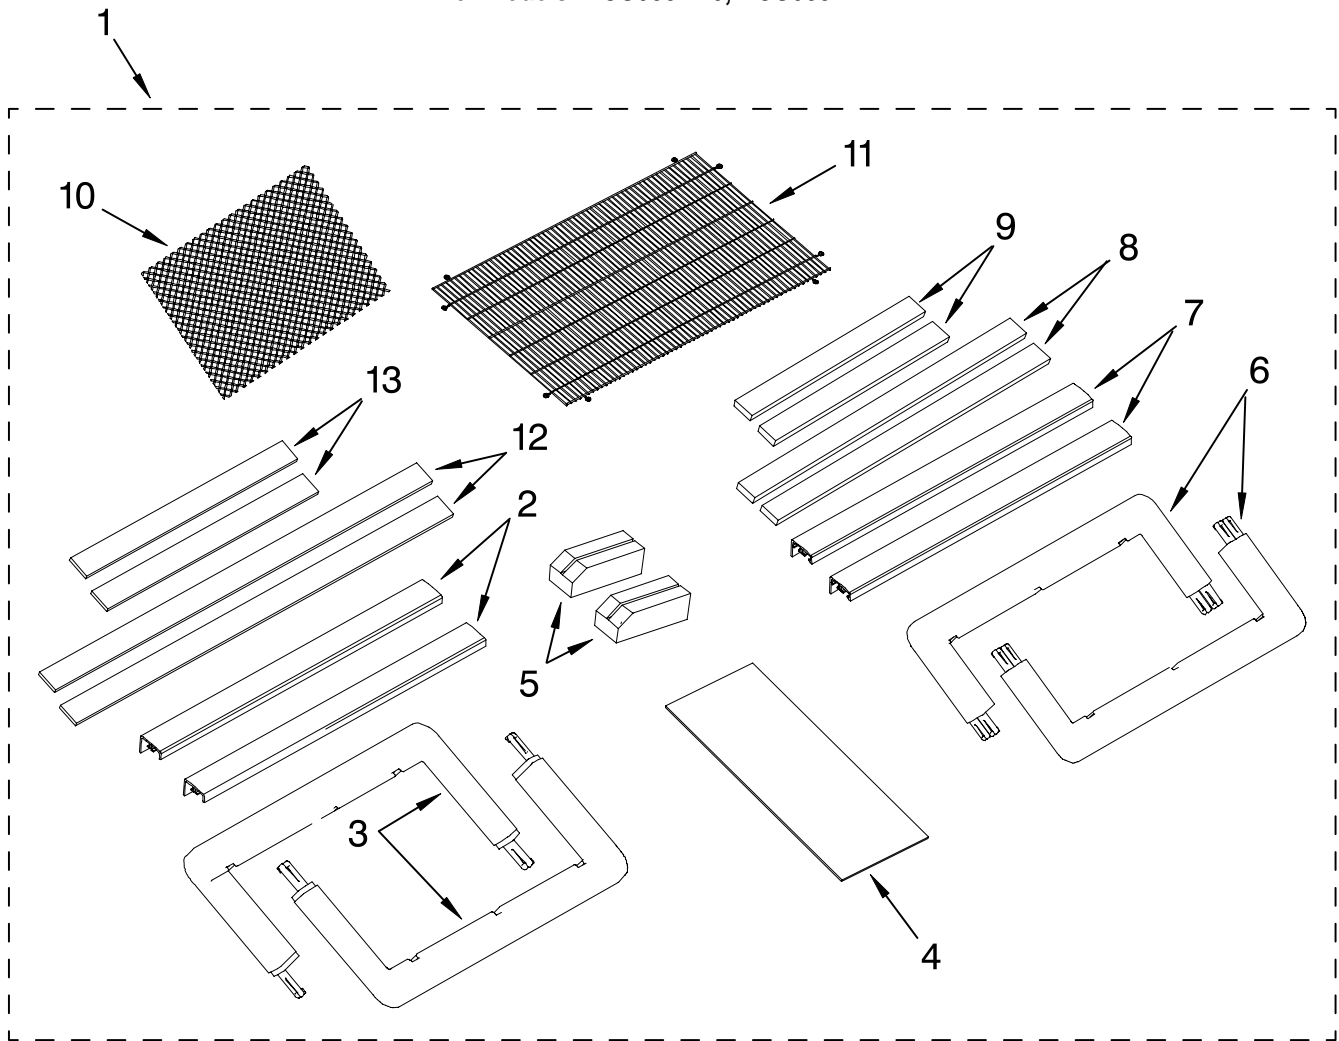

---

Following Parts Not Illustrated  
(Optional Parts Only)

---

4396818 Sleeve, Cabinet

# INSTALLATION PARTS

For Models: ACU088PR0, ACU088PR1

Illus. No.	Part No.	DESCRIPTION
1	8199852	Kit, Installation
2	8199874	Retainer, Trim Frame
3	8199875	Retainer, Trim Frame
4	8199812	Filler Board
5	8199872	Block, Support
6	8199877	Retainer, Trim Frame
7	8199876	Retainer, Trim Frame
8	8199878	Seal, Trim Frame-Long
9	8199879	Seal, Trim Frame-Short
10	8199863	Grille, Rear
11	8199885	Grille
12	8199867	Seal, Long
13	8199868	Seal, Short