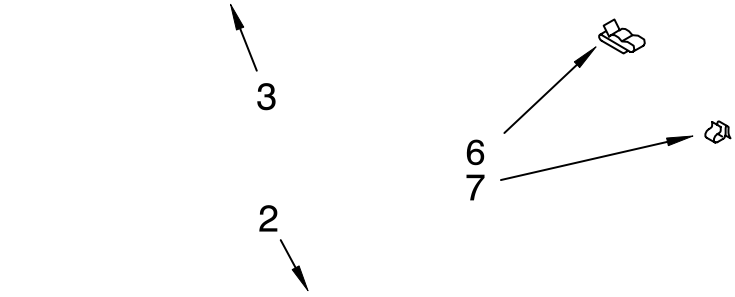

# WIRING HARNESS PARTS

For Model: RF356BXDW0  
(White)

Illus. No.	Part No.	DESCRIPTION
1	3169506	Harness, (Oven)
2	3169450	Harness, (Lock Switch)
3	3169551	Harness, (Cooktop)
5	311227	Wire, Ground (2)
6	311311	Clip, Wire
7	3169449	Clamp, Wire