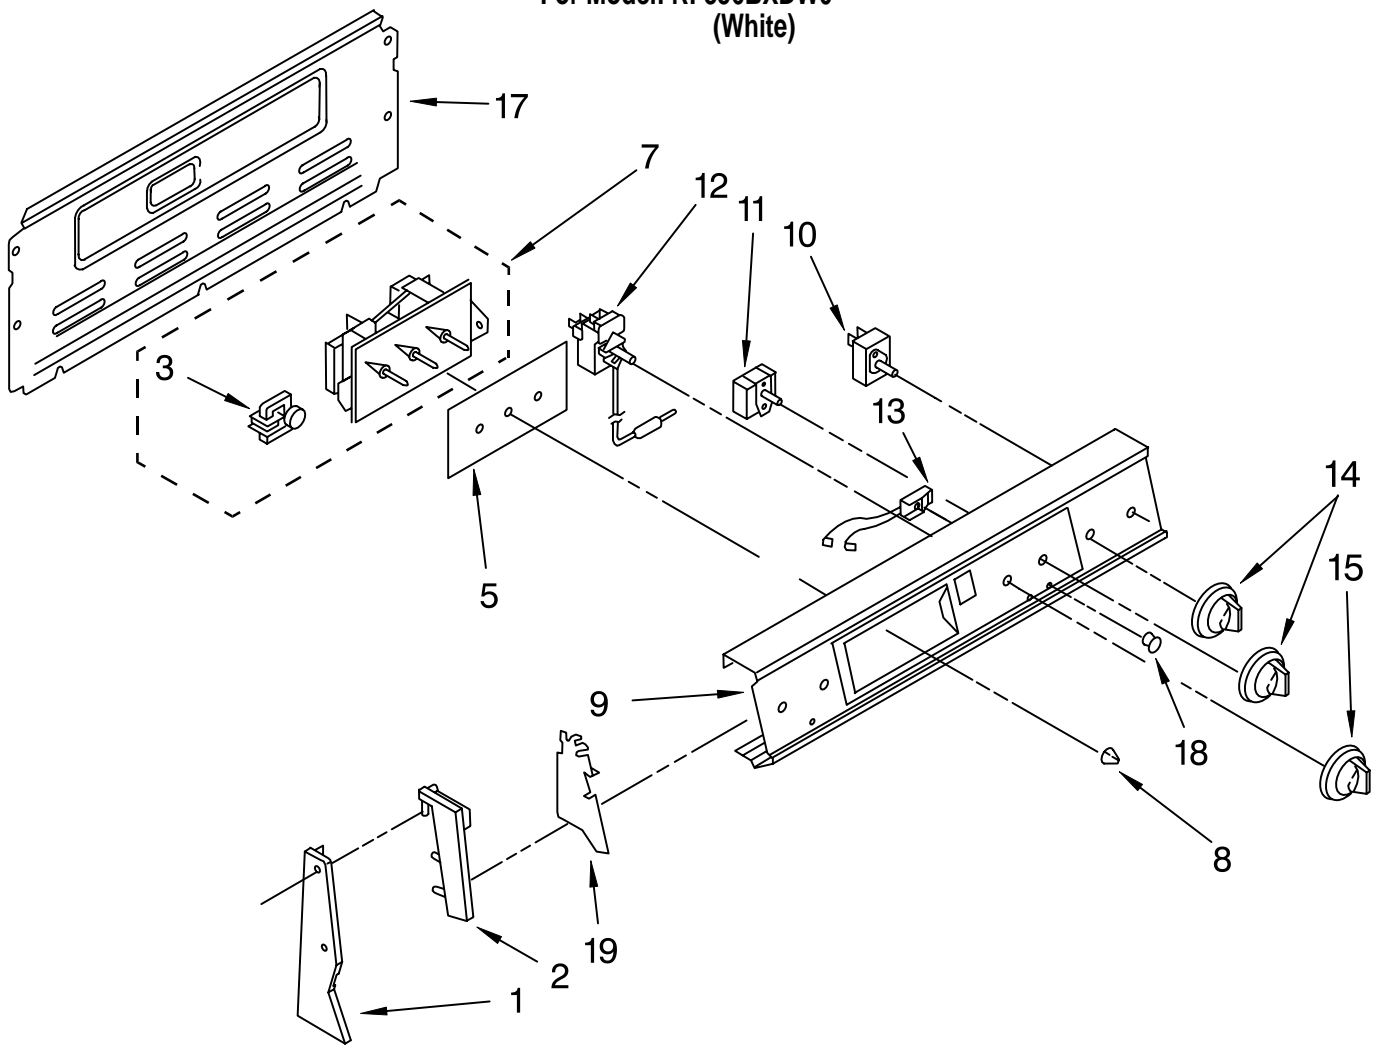

# CONTROL PANEL PARTS

For Model: RF356BXDW0  
(White)

Illus. No.	Part No.	DESCRIPTION	Illus. No.	Part No.	DESCRIPTION	Illus. No.	Part No.	DESCRIPTION
NOTE: The screws and nuts required to attach a part are listed immediately following that part.			7	661458	Timer, Control	13		Indicator Light
1	3187671	End Trim R.H.		3185647	Screw (2)		314031	Oven on
	3187672	End Trim L.H.	8	3169182	Knob, (3) Timer		3169457	Surface Unit On
	343641	Screw, 10-16 x 1/2 (4)	9	3188678	Panel, Control	14	3188721	Knob, Control (5) (Inf. & Selector)
2	3187791	End Cap R.H.		246132	Screw (4)	15	3188724	Knob, Control (Thermostat)
	3187792	End Cap L.H.	10	3148952	Switch, Infinite LR & RF	17	3187332	Rear Cover Control Panel
	3150344	Screw, 8BT x 1/4 (4)		3148955	LF & RR		343641	Screw, 10-16 x 1/2 (8)
3	309822	Motor, Timer	11	3169311	Switch, Selector (5 Position)	18	313101	Lens, Amber (3)
5	3169549	Glass, Timer		308119	Screw (2)	19	313608	Shield, Glass (2)
			12	3169526	Thermostat, Oven		246132	Screw, 8A x 3/8 (2)
				311932	Screw, 6-32 x 1/4 (2)			