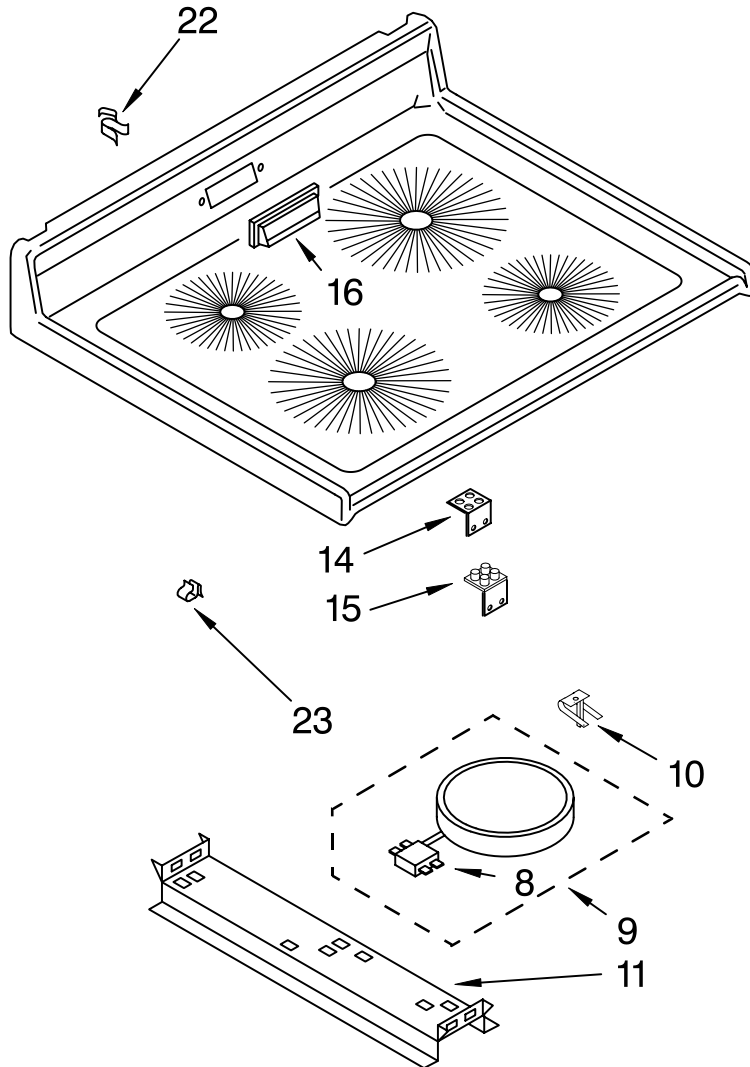

# COOKTOP PARTS

For Model: RF356BXDW0  
(White)

30" ELECTRONIC RANGE  
FREESTANDING  
Self-Clean Oven  
Full Width Ceramic Cooktop

Illus. No.	Part No.	DESCRIPTION
------------	----------	-------------

NOTE: The screws and nuts required to attach a part are listed immediately following that part.

1	3148668	Latch Lock Mech.
	343641	Screw (2)
2	3169497	Safety Switch
	3169547	Screw (2)
3	3169498	Insulator, Switch
5	3169081	Handle, Latch
	308422	Screw (2)
6	3148684	Knob, Latch
	155023	Screw
8		Limiter, Temp.
	3169552	1400W, LR
	3169553	1700W, RF
	3169554	2100W, RR
	3169555	2400W, LF
9		Element, Surface (Includes #8)
	3169543	1400W, LR
	3169544	1700W, RF
	3169545	2100W, RR
	3169546	2400W, LF
10	3149191	Spring (8)
	246119	Screw (8)
11	3148809	Bracket, Element Support
	3149333	Screw (4)
13	3176530	Cooktop
	3367670	Screw, (2)
14	3149032	Bracket, Indicator Light Mounting
15	3169395	Light, Indicator (Hot Surface)
16	3149011	Cover, Vent
22	3149190	Clip, Mounting (2) (Vent Cover)
23	311311	Clip, Wire