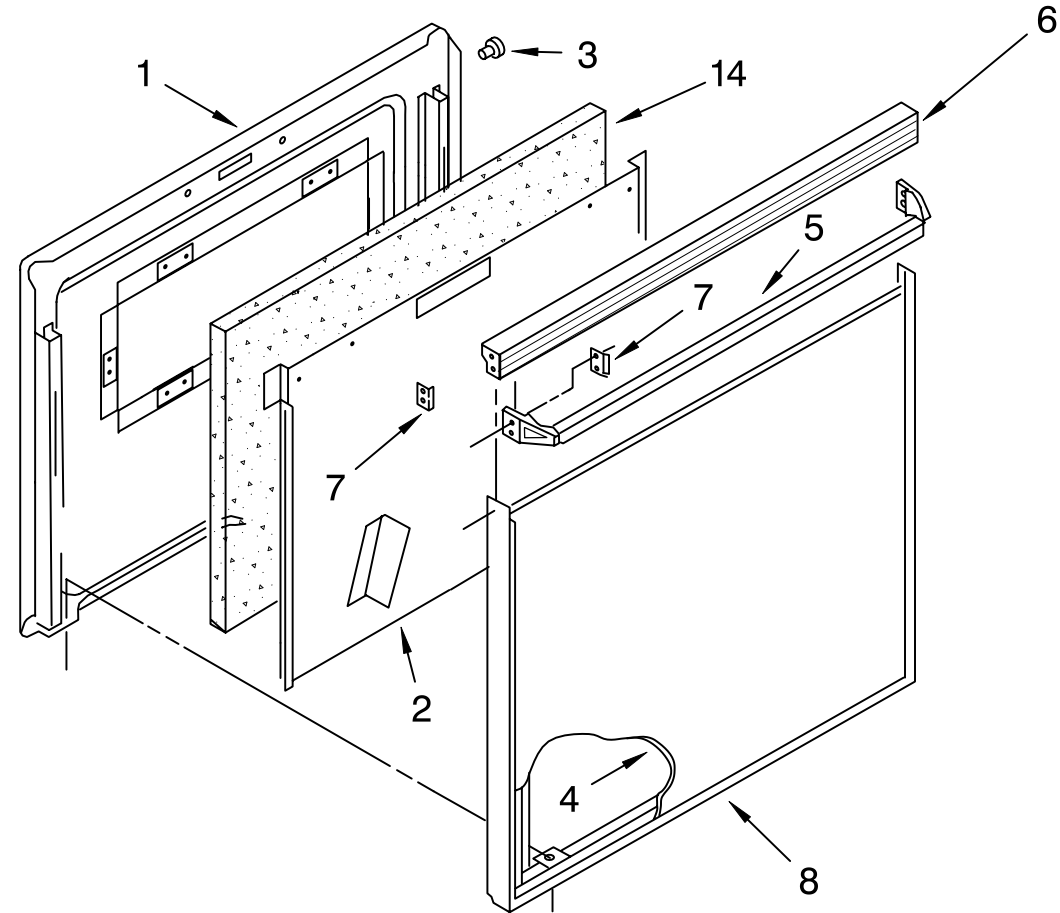

DOOR PARTS

For Model: RF356BXDW0
(White)

Illus. No.	Part No.	DESCRIPTION

NOTE: The screws and nuts required to attach a part are listed immediately following that part.

1	3172219	Liner, Oven Door
2	3148160	Retainer, Insulation
	3185647	Screw (4) 8-18 x 3/8
3	3148182	Bumper, Door (4)
4	3148186	Panel, Glass
5	3184128	Handle, Door
	3169090	Pal-Nut (2)
6	3169515	Door Top, vent
	3149333	Screw (2)
7	3148282	Clip, Handle (2)
	307748	Screw (4)
8	3188997	Frame, Door
	3149333	Screw (3)
	3149253	Screw (4)
14	3147951	Insulation

FOR ORDERING INFORMATION REFER TO PARTS PRICE LIST