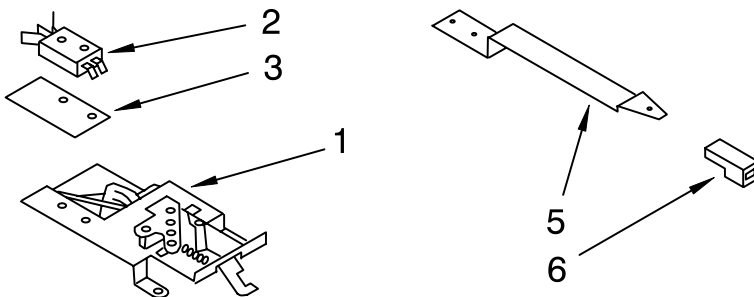

LITERATURE PARTS

- LIT3189985 Instructions, Installation
- LIT3190502 Use and Care Guide
- LIT3169513 Wiring Diagram
- LIT3150400 Installation Instr (Templet)

Following May Be Purchased

DO-IT-YOURSELF REPAIR MANUALS

- LIT677973 Manual, Range

FOR ORDERING INFORMATION REFER TO PARTS PRICE LIST