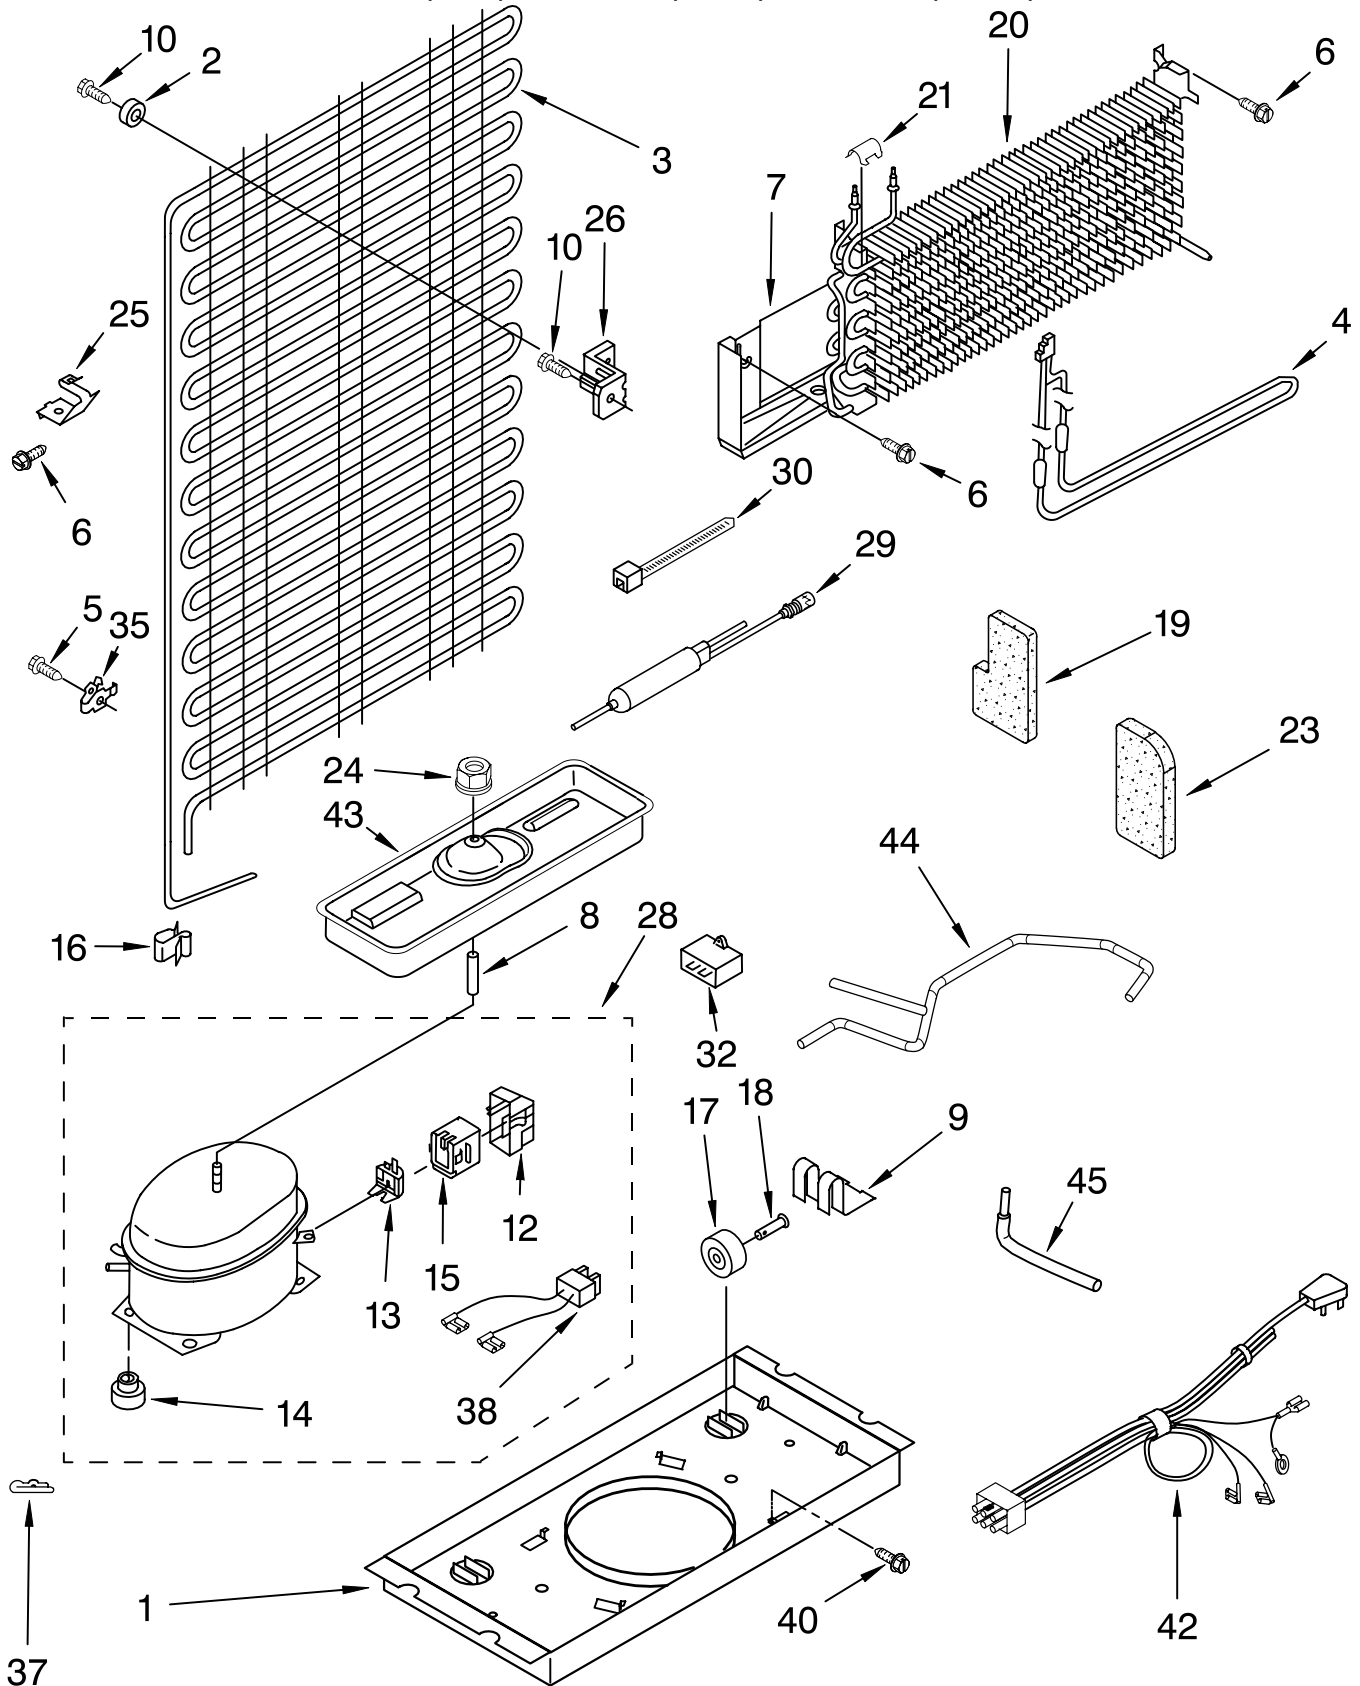

UNIT PARTS

For Models: ET4WSKXKQ02, ET4WSKXKT02, ET4WSKXKZ02
ET4WSKYKQ02, ET4WSKYKT02, ET4WSKYKZ02
(White) (Biscuit) (Almond)

FOR ORDERING INFORMATION REFER TO PARTS PRICE LIST

UNIT PARTS

For Models: **ET4WSKXKQ02, ET4WSKXKT02, ET4WSKXKZ02**
ET4WSKYKQ02, ET4WSKYKT02, ET4WSKYKZ02

(White)

(Biscuit)

(Almond)

Illus. No.	Part No.	DESCRIPTION	Illus. No.	Part No.	DESCRIPTION	Illus. No.	Part No.	DESCRIPTION
1	2221886	Support Plate, Compressor	21	9791833	Clip, Evaporator Tube	43	2176668	Evaporator Tray
2	944772	Bumper	23	2166054	Wedge-Evaporator	44	2176854	Tube, Discharge
3	2192693	Condenser	24	489153	Hex Nut	45	2192332	Tube, Process
4	2176942	Heater, Defrost	25	2172892	Clip, Condenser Mounting	Following Parts Not Illustrated and Optional Parts Not Included		
5	487415	Screw	26	2213986	Bracket, Condenser		978025	Valve, Access (1/4")
6	489442	Screw	28	2218376	Compressor (Includes Items 12, 13, 14, 15, & 38)		978026	Valve, Access (5/16")
7	2201515	Heat Shield					978027	Valve, Access (3/8")
8	2176844	Spacer					978028	Valve, Access (1/2")
9	2174706	Clip, Roller					978029	Valve, Access (5/8")
10	488725	Screw	29		Drier		978030	Valve, Access (3/4")
12		Cover		2201796	Production		876764	Valve, Access (3/16")
	2162358	Production		4387019	Service	REFRIGERANT CHARGE		
	4387731	Service		2155774	Strap			3.75 Ozs. (R134A)
13		Overload	30	2155774	Strap			
	2154760	Production	32	999532	Capacitator			
	4387938	Service (Includes Relay)	35	1105406	Tube Clip			
14		Grommet	37	24364001	Clip, Compressor			
	2163786	Production	38	2172890	Wire Assy, Capacitator			
	4387558	Service	40	488500	Screw, Ground			
15		Start Relay	42	2202155	Wire Assembly Unit			
	2213763	Production (Service See Overload)						
16	939054	Clip, Wire						
17	2150304	Roller						
18	2179826	Axle, Rivet						
19	2166053	Wedge-Evaporator						
20	2215207	Evaporator Assy.						

FOR ORDERING INFORMATION REFER TO PARTS PRICE LIST