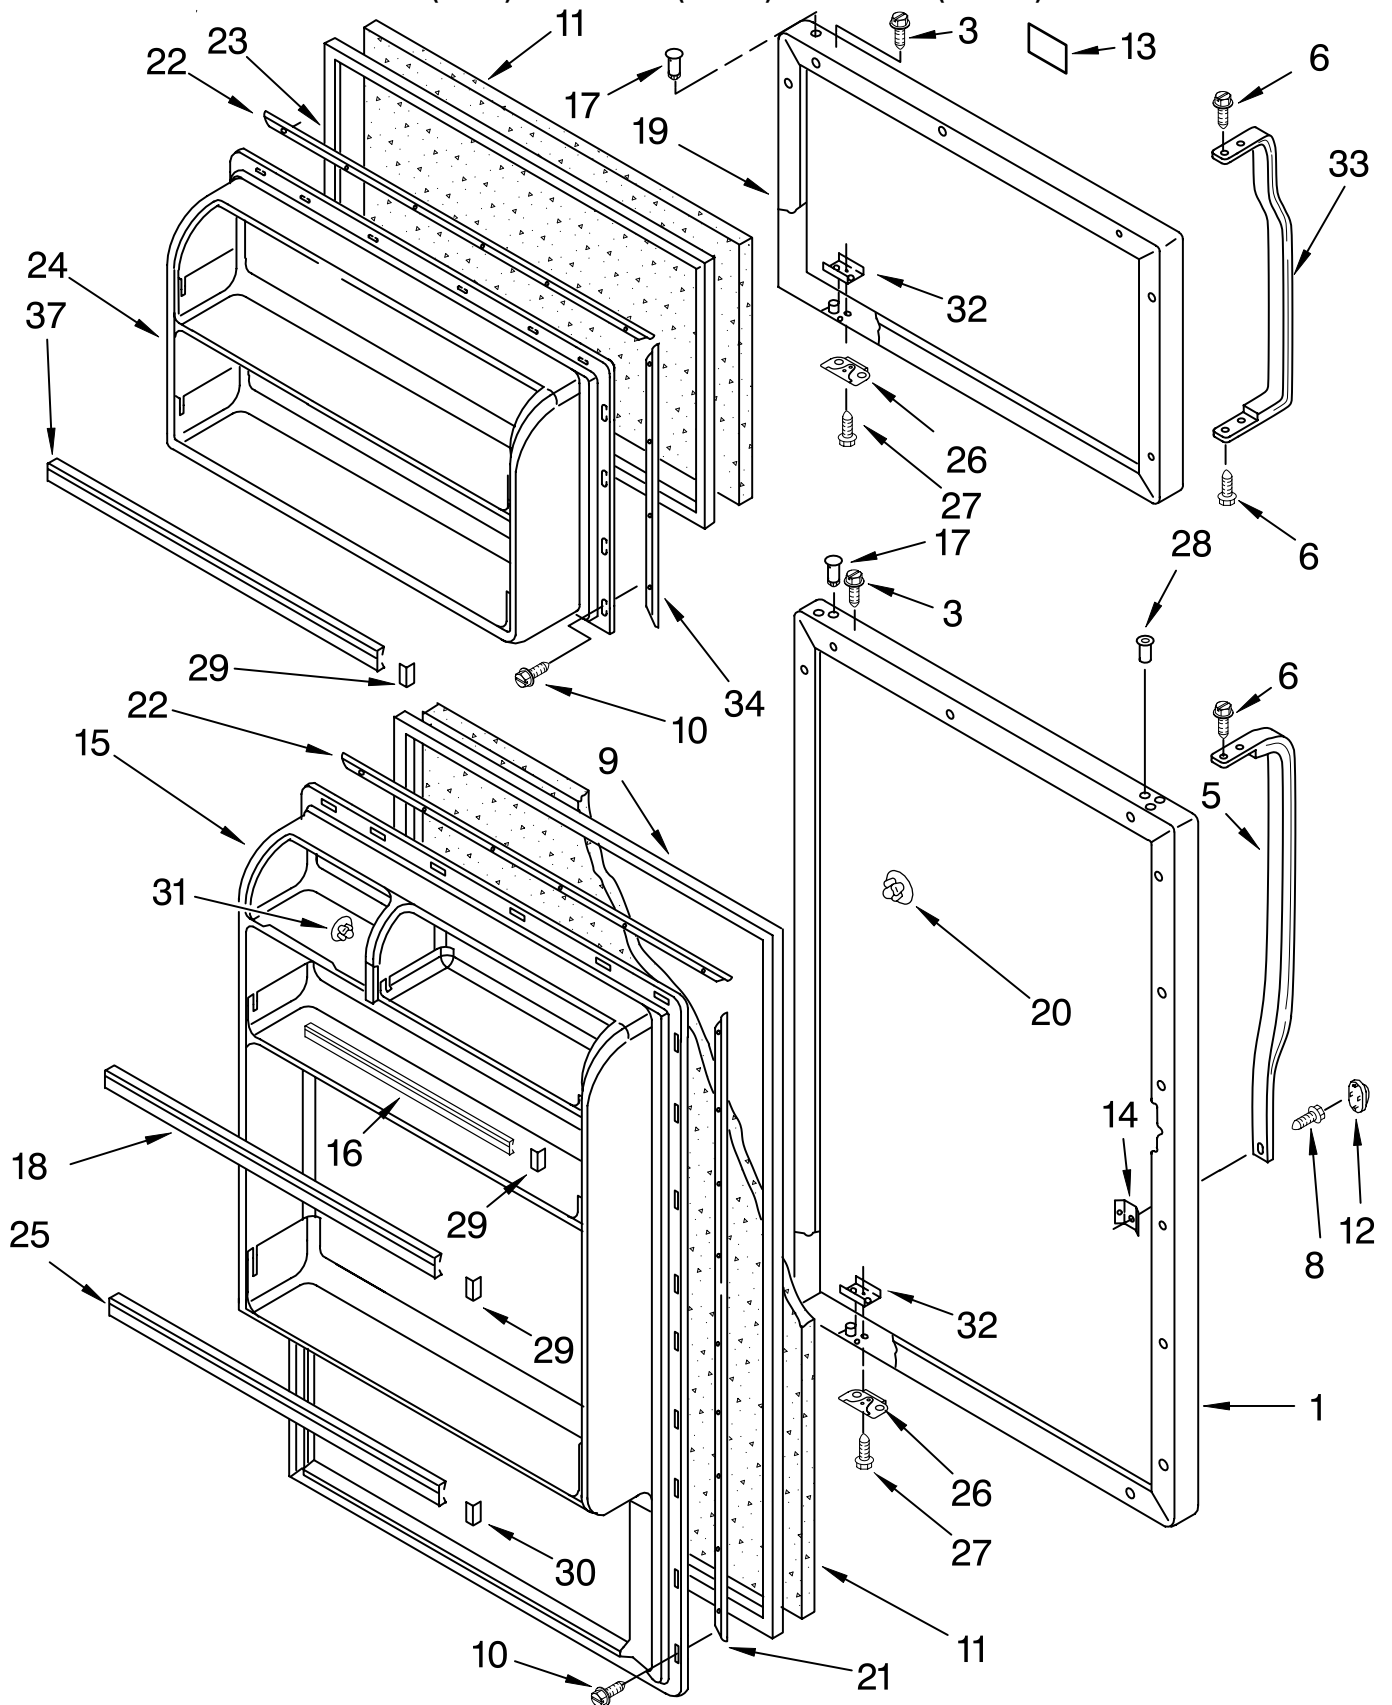

CABINET PARTS

For Models: **ET4WSKXKQ02, ET4WSKXKT02, ET4WSKXKZ02**
ET4WSKYKQ02, ET4WSKYKT02, ET4WSKYKZ02
(White) (Biscuit) (Almond)

Illus. No.	Part No.	DESCRIPTION
1		Literature Parts
	LIT2222099	Service & Wiring Sheet
	LIT2217627	Energy Label
	LIT2210108	Use & Care Guide

Following May Be Purchased

DO-IT-YOURSELF REPAIR MANUALS

	LIT677969	Do-It-Yourself Manual Ref./Fzr.
2	2189410	Hinge (Top)
3	2217757	Roller-Front
4	487576	Washer
5		Cabinet (Not A Serviceable Part)
6	981126	Rivet
9	2201556	Screw
12	549193	Clamp, Cord
15	489497	Screw
16	2166037	Hinge, Center
17	2183143	Shim, Hinge Center
20	2221926	Hinge Butt
21	9791682	Hinge-Pin, Bottom
22	489498	Screw
23	2201567	Shim, Bottom Hinge
24	2174760	Fitting, Water Tube
25	3428970	Screw
27		Hole Plug (6)
	2201012	White
	2200924	Biscuit
	2201013	Almond
30	1106508	Seal
33	489084	Screw, 8 x 1/2 A
35		Corner Filler
	2166003	White
	2202282	Biscuit
	2166004	Almond
37	487996	Cap Bushing
38	487802	Washer

FOR ORDERING INFORMATION REFER TO PARTS PRICE LIST

DOOR PARTS

For Models: ET4WSKXKQ02, ET4WSKXKT02, ET4WSKXKZ02
ET4WSKYKQ02, ET4WSKYKT02, ET4WSKYKZ02
(White) (Biscuit) (Almond)

FOR ORDERING INFORMATION REFER TO PARTS PRICE LIST