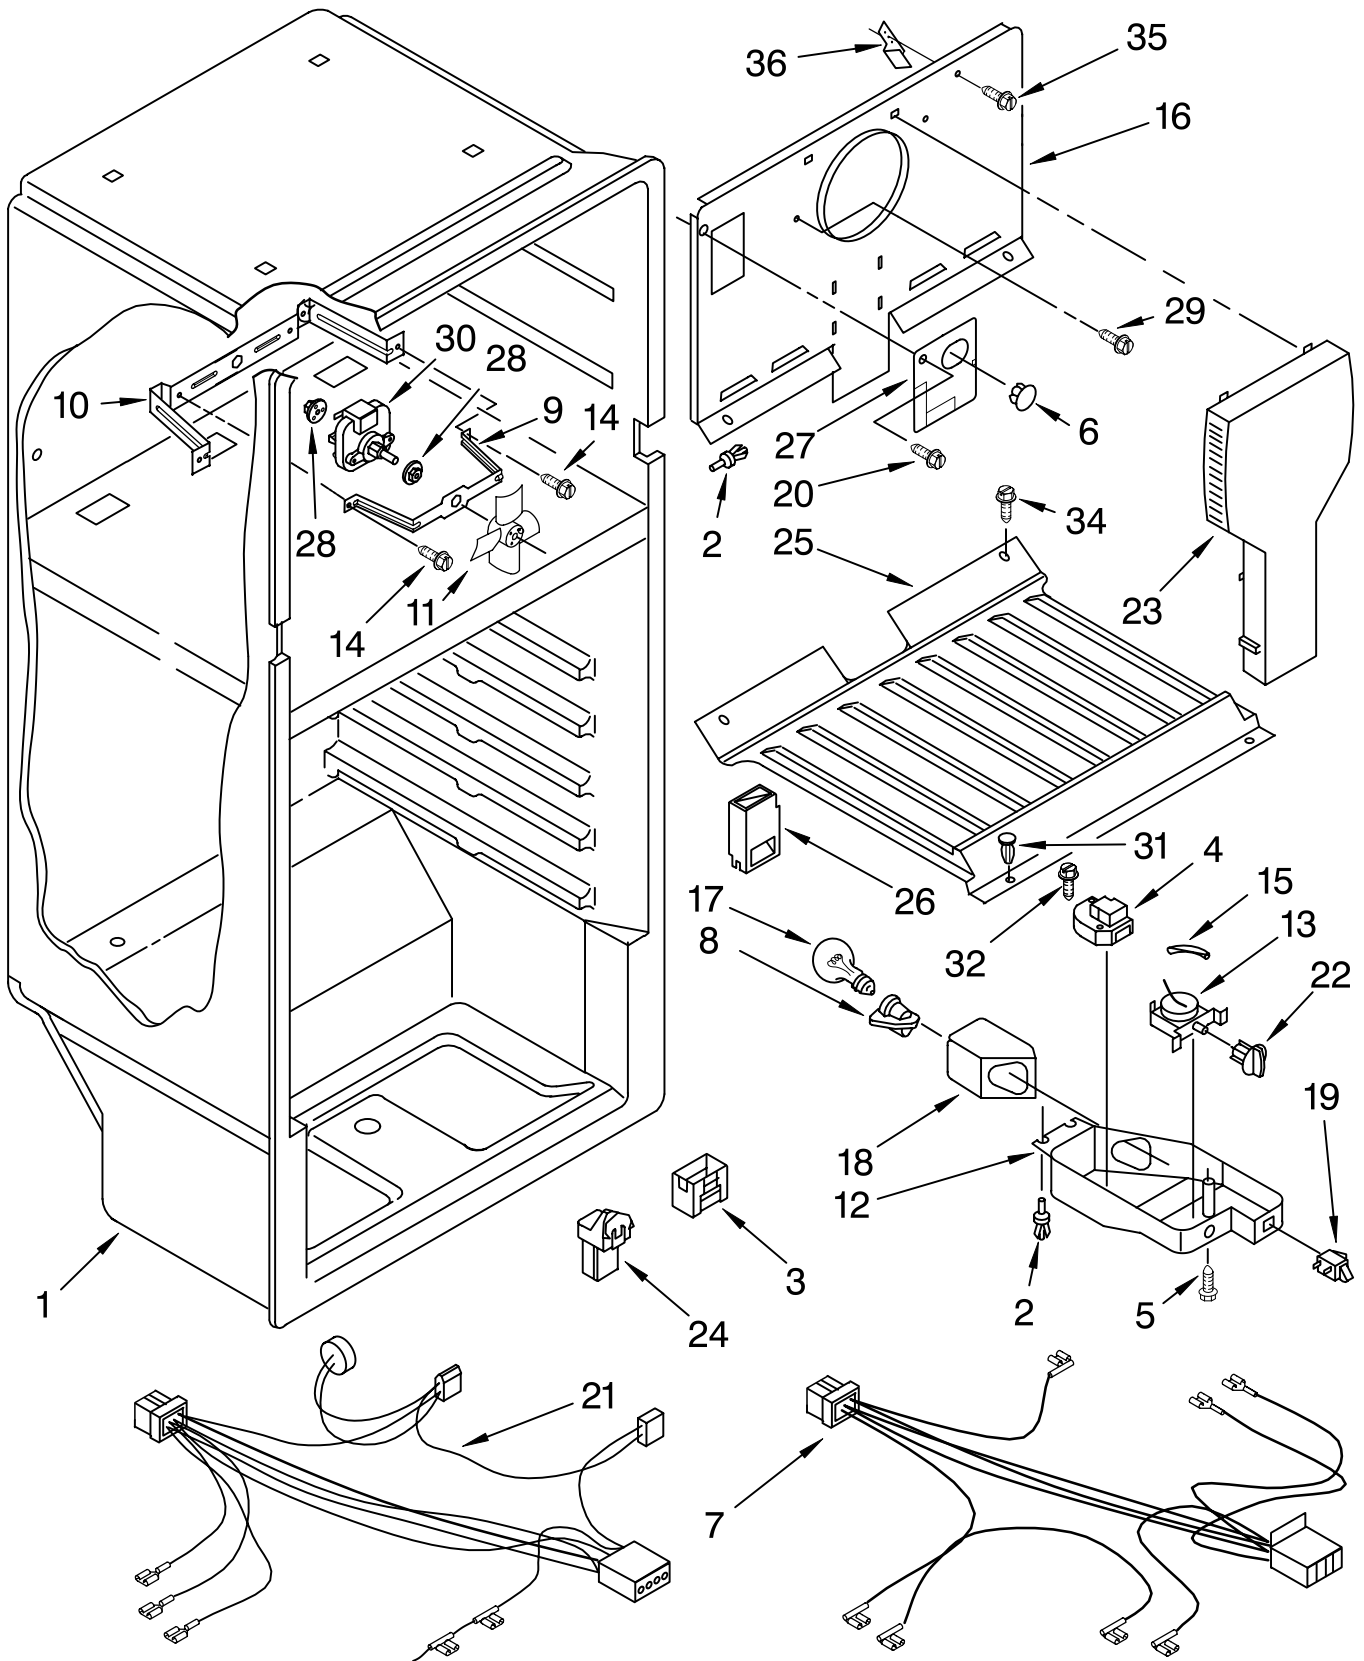

LINER PARTS

For Models: ET4WSKXKQ02, ET4WSKXKT02, ET4WSKXKZ02
ET4WSKYKQ02, ET4WSKYKT02, ET4WSKYKZ02
(White) (Biscuit) (Almond)

FOR ORDERING INFORMATION REFER TO PARTS PRICE LIST

LINER PARTS

For Models: **ET4WSKXKQ02, ET4WSKXKT02, ET4WSKXKZ02**
ET4WSKYKQ02, ET4WSKYKT02, ET4WSKYKZ02
(White) (Biscuit) (Almond)

Illus. No.	Part No.	DESCRIPTION
1		Liner (Not A Serviceable Part)
2	939962	Rivet
3	2183061	Cover, Air Diffuser
4	2188371	Timer, Defrost
5	489174	Screw
6	941839	Hole Plug
7	2176927	Wire Assembly, Control Box
8	2162085	Socket, Light
9	2197404	Bracket, Fan Support
10	2197405	Bracket, Fan Mounting
11	2169141	Fan Blade
12	2215213	Control Box
13	2183403	Thermostat
14	489399	Screw
15	1118680	Thermostat Tube Barrier
16	2201205	Cover, Evaporator
17	527949	Light Bulb
18	9791702	Light Shield
19	1118894	Rocker Arm Switch
20	489438	Screw
21	2192096	Wiring Assembly, Fzr Compartment
22	2202885	Control Knob
23	9790408	Air Tower
24	2197052	Hood And Foil Assembly
25	2174798	Freezer Floor
26	2197030	Air Diffuser
27	2217784	Cover, Hole
28	2197380	Grommet, Motor
29	489478	Screw
30	2221893	Evaporator Fan Motor
31	489115	Fastener-Snap In
32	489442	Screw
34	489474	Screw
35	488693	Screw
36	2197416	Deflector, Air

FOR ORDERING INFORMATION REFER TO PARTS PRICE LIST