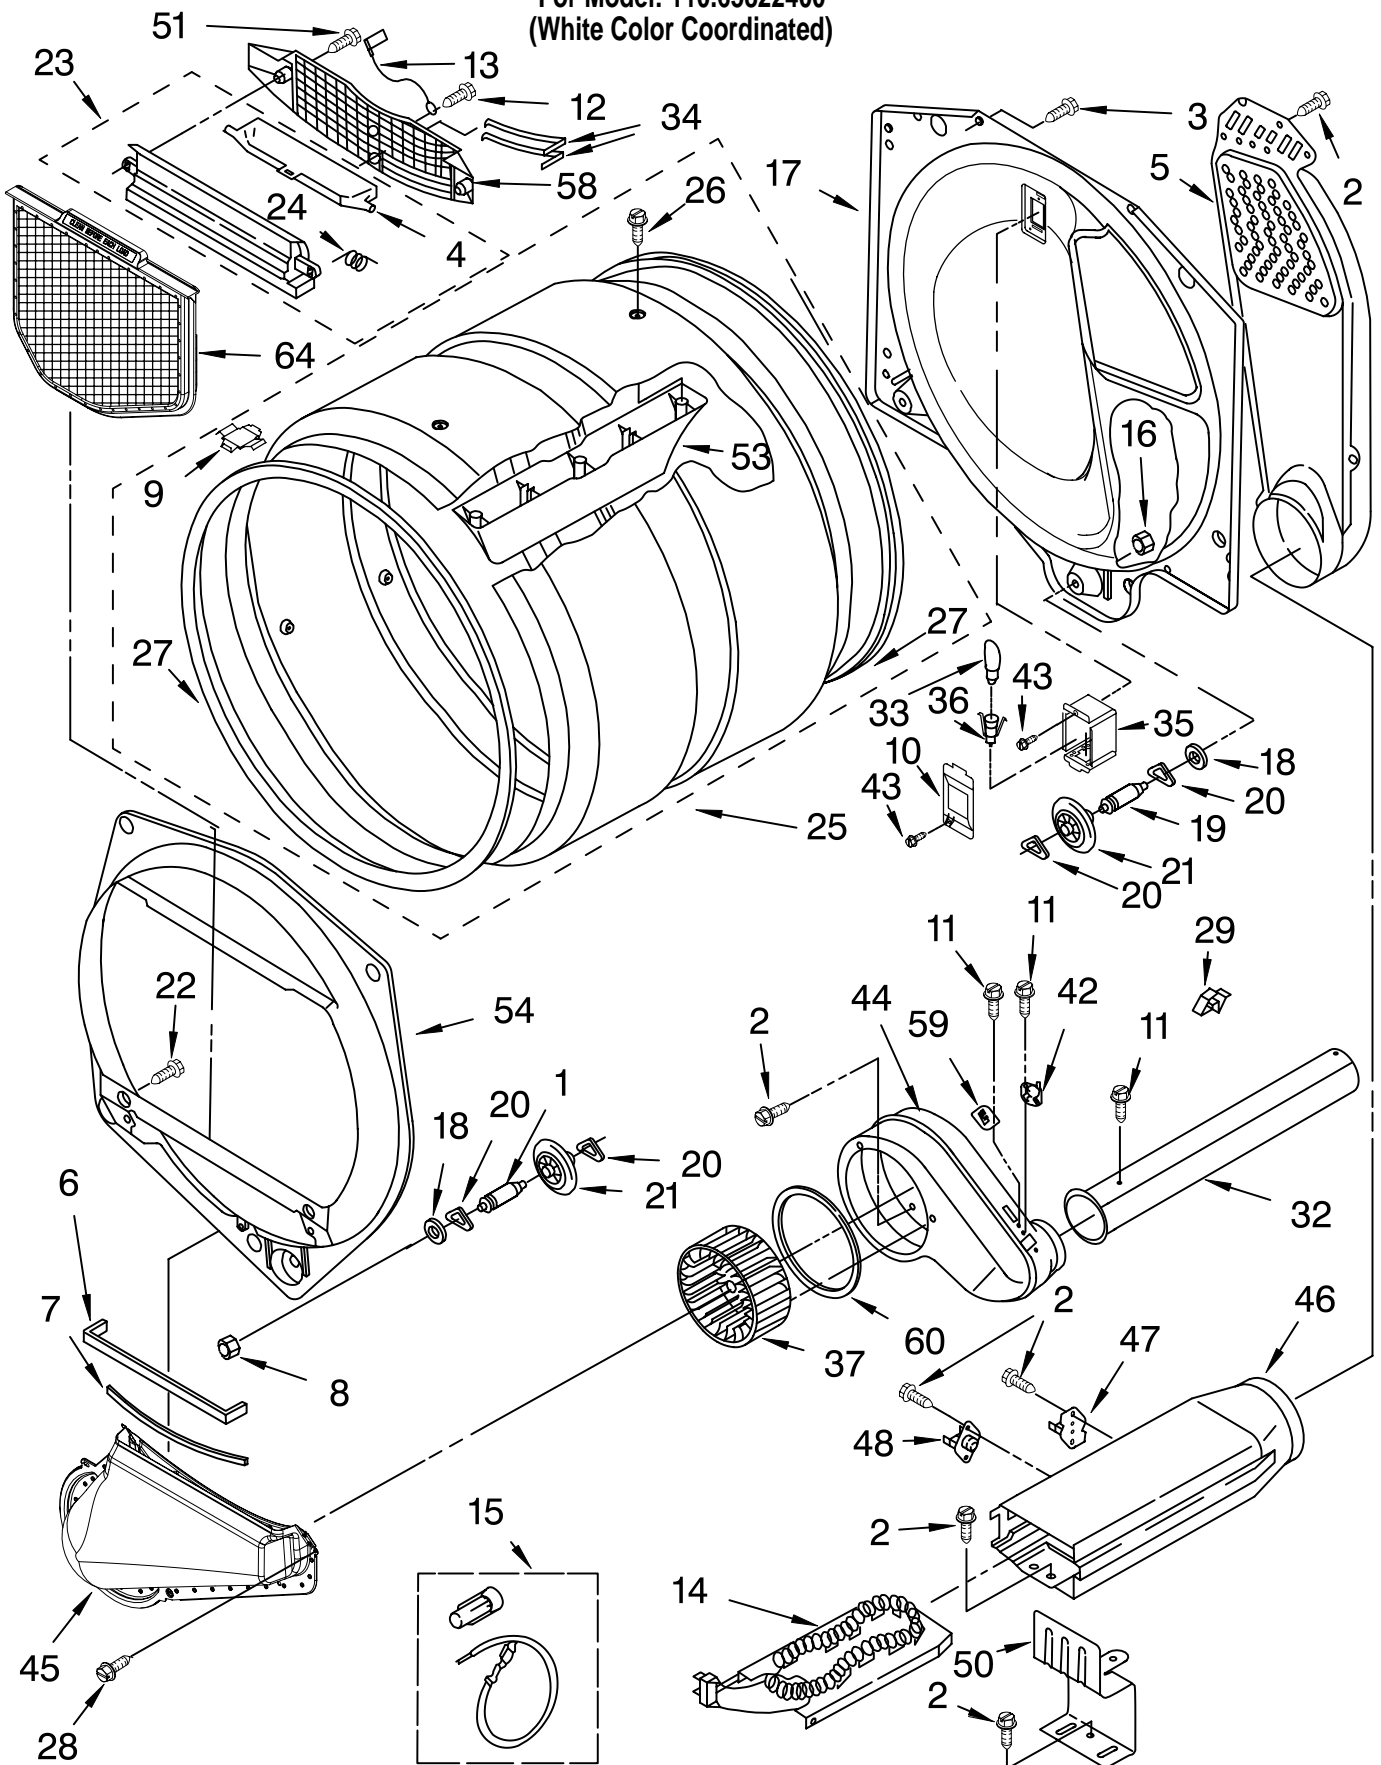

BULKHEAD PARTS

For Model: 110.65822400
(White Color Coordinated)

BULKHEAD PARTS

For Model: 110.65822400
(White Color Coordinated)

Illus. No.	Part No.	DESCRIPTION	Illus. No.	Part No.	DESCRIPTION	Illus. No.	Part No.	DESCRIPTION
1	3399508	Shaft, R.H. Thread	16	3387709	Nut, 3/8-16 (L.H.)	36	3403634	Socket Assembly
2	90767	Screw, 8-18 x 3/8	17	8520836	Bulkhead, Rear	37	697772	Wheel, Blower
3	3390647	Screw, 8-18 x 1/2	18	3387459	Washer, Support	42	3387134	Thermostat, Internal-Bias
4	3394984	Door, Lint Screen	19	3399509	Shaft, L.H. Thread	43	487909	Screw, 8-15 x 1/2
5	697354	Air Duct Assembly	20	690997	Ring, Tri	44	8544362	Housing, Blower
6	697813	Seal, Outlet Housing	21	8536973	Roller, Support	45	8066168	Lint Duct Assembly
7	697814	Seal, Drum Front	22	695240	Screw, 8-18 x 1/2	46	3392537	Heater Box
8	3359452	Nut, 3/8 x 16(R.H.)	23	3394985	Outlet Housing Assembly	47	3977394	Thermal Cut-Off (Includes Illus. 48)
9	8066086	Drum Hole Plug	24	3394986	Spring, Lint Screen Door	48	3390291	Thermostat 250°F (122°C)
10	3402841	Lens, Drum Light	25	8318215	Complete Drum Assembly	50	8066099	Bracket, Heater Box
11	3390646	Screw, 8-18 x 5/16	26	97787	Screw, 11-16 x 3/4	51	3357011	Screw, 10-16 x 1/2
12	3387230	Screw, 10-16 x 13/16	27	697694	Seal, Drum	53	697693	Baffle, Drum
13	3392258	Wire	28	359625	Screw, 8-18 x 1/2	54	697557	Bulkhead, Front
14	3387747	Heater Element	29	3388229	Clip, Exhaust	58	8299979	Grill, Outlet
15	279457	Terminal Wire Kit (For Heater Element Wiring Harness Repair)	32	8318486	Exhaust Pipe	59	3392519	Thermal Fuse
			33	3406124	Bulb, Light	60	697770	Seal, Cover Plate
			34	3387223	Electrode, Sensor	64	8066170	Lint, Screen
			35	3977373	Bracket, Drum Light