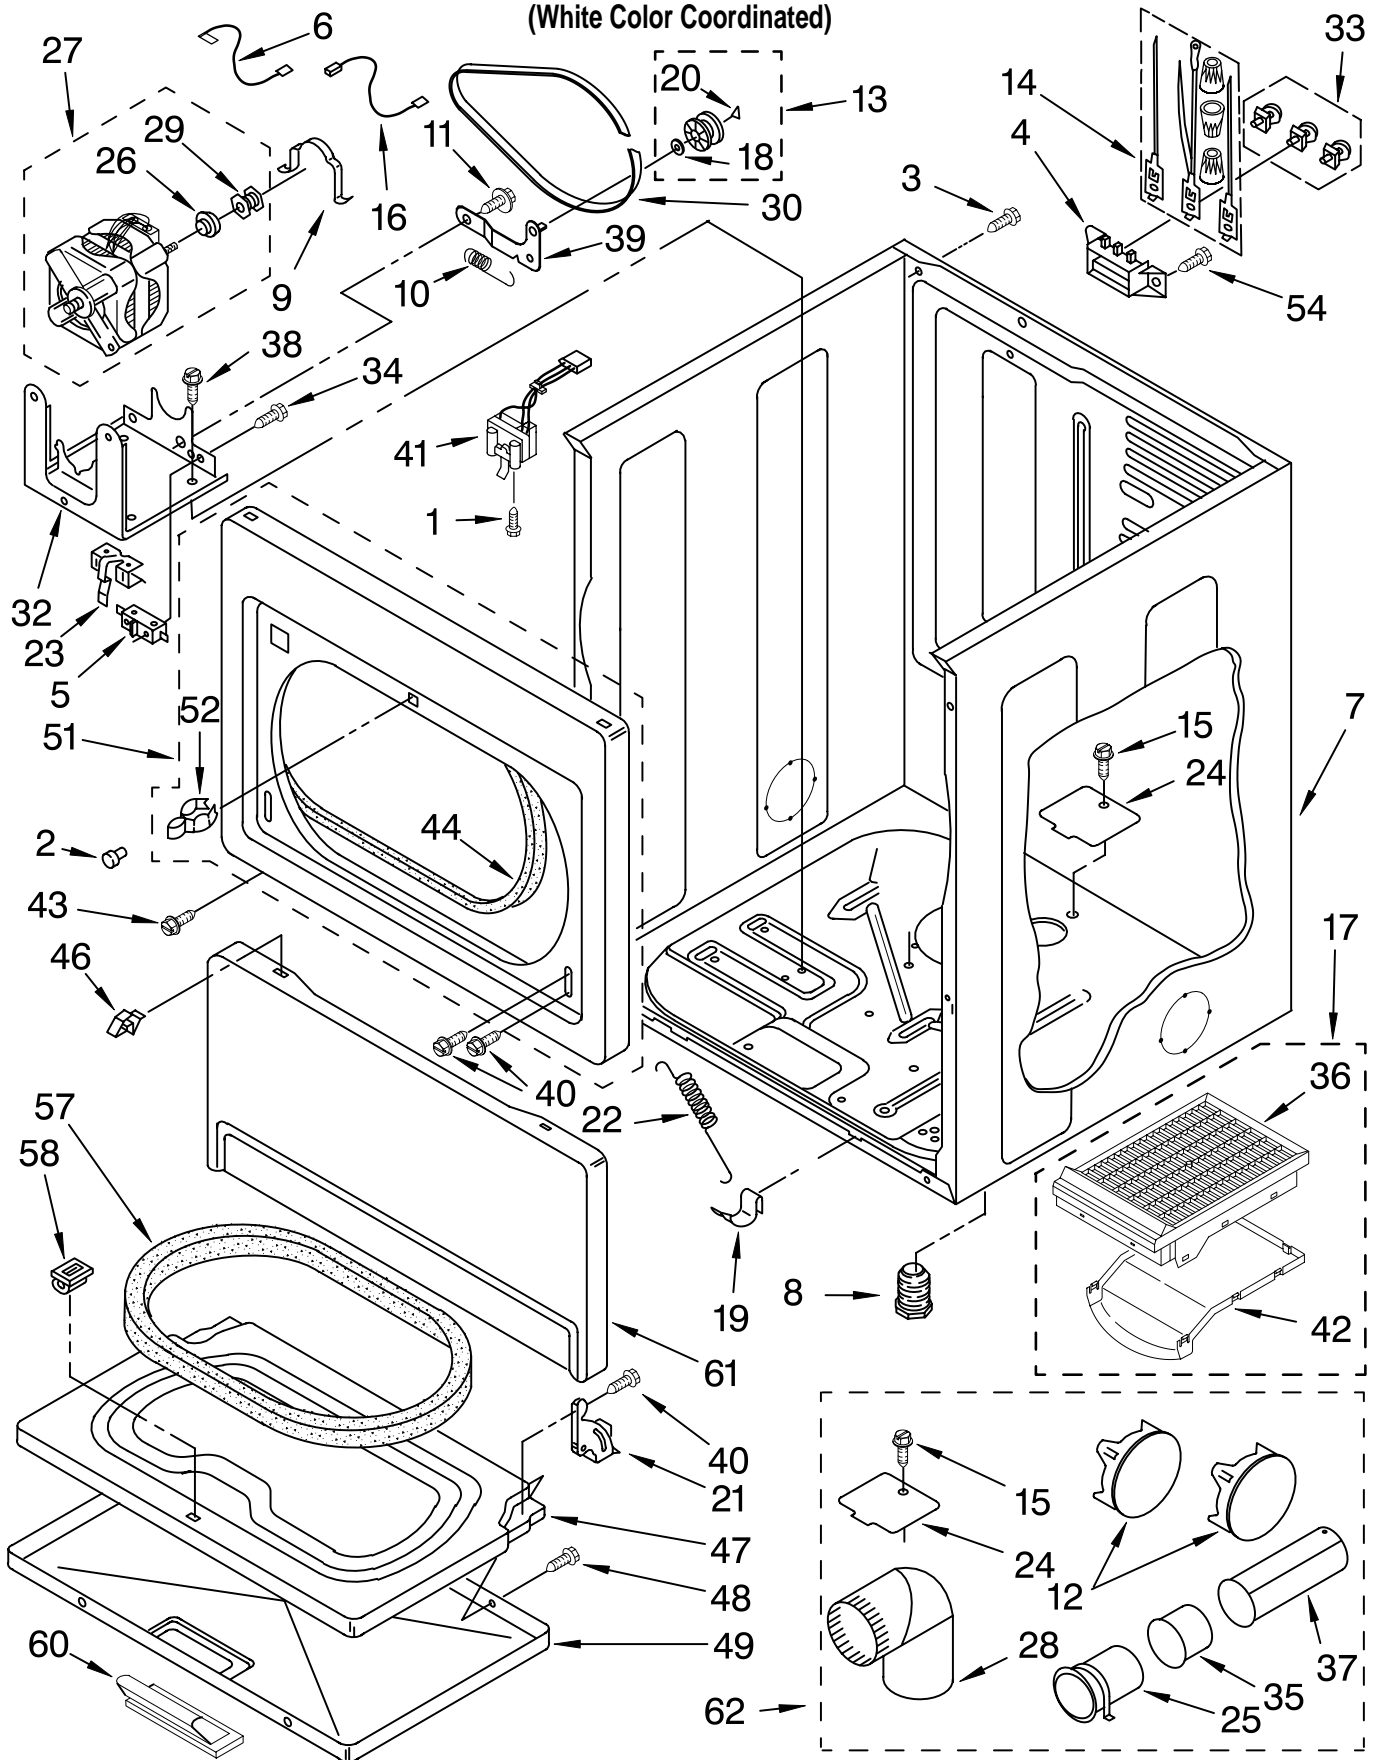

CABINET PARTS

For Model: 110.65822400
(White Color Coordinated)

CABINET PARTS

For Model: 110.65822400
(White Color Coordinated)

Illus. No.	Part No.	DESCRIPTION	Illus. No.	Part No.	DESCRIPTION	Illus. No.	Part No.	DESCRIPTION
1	697773	Screw, 6-20 x 7/8	20	690997	Tri Ring	40	3357011	Screw, 10-16 x 1/2
2	693152	Bumper	21	3387560	Hinge, Door (R.H.)	41	3406107	Door Switch Assembly
3	697776	Screw, 10-32 x 5/8		3387559	Hinge, Door (L.H.)			
4	3397659	Block, Terminal	22	3387565	Spring, Door (2)	42	3406908	Dry Rack (Bottom)
5	3394881	Switch, Broken Belt	23	8066120	Lever, Snap Switch	43	8281212	Screw, 8-18 x 3/8
6	3398948	Wire, Jumper (Broken Belt Switch)	24	3394331	Cover-Plate	44	3387242	Seal, Front Panel
7	8310656	Cabinet	25	3395532	Exhaust Pipe & Bracket	46	3388229	Retainer
8	3392100	Foot, Dryer	26	3393657	Restrainer, Belt	47	8066045	Door, Rear
	279810	Foot - Optional (Extended Length Package Of 2) (Not Included)	27	8538263	Motor, Assembly 60 HZ.	48	694091	Screw, 8-18 x 3/8
9	660658	Clamp, Motor (2)	28	49026	4" - 90° Elbow	49	697221	Door, Front
10	3387374	Spring, Idler	29	3389729	Pulley 60 HZ.	51	697227	Upper Front Panel
11	3389420	Retainer, Idler	30	3387610	Belt, Drive	52	696144	Strike, Door
12	697750	Plug, Multivent	32	3387118	Bracket, Motor	54	3393008	Screw, 10-16 x 1/2
13	3388672	Pulley Assembly	33	279393	Terminal Block Screw Kit (For Terminal Block)	57	3390736	Seal, Door
14	279318	Terminal, Brass & Tinned (3) (Includes Illus. 33)	34	98129	Screw, 6-20 x 1 3/8	58	690081	Catch, Door Assembly
15	3390646	Screw, 8-18 x 5/16	35	3395534	Exhaust Pipe (Short)	60	348721	Handle, Door
16	3394081	Wire, Belt Switch	36	3406910	Dry Rack (Top)	61	697215	Toe Panel (Includes Illus. 2)
17	3406911	Dry Rack Assembly	37	3395535	Exhaust Pipe (Long)	Optional Parts Not Included		
18	233520	Washer, Thrust	38	3390663	Screw, 10-16 x 1/2	Dryer Exhaust Kit (For Side & Bottom Venting)		
19	297092	Clip (2)	39	3388674	Idler Bracket	62	279818	White