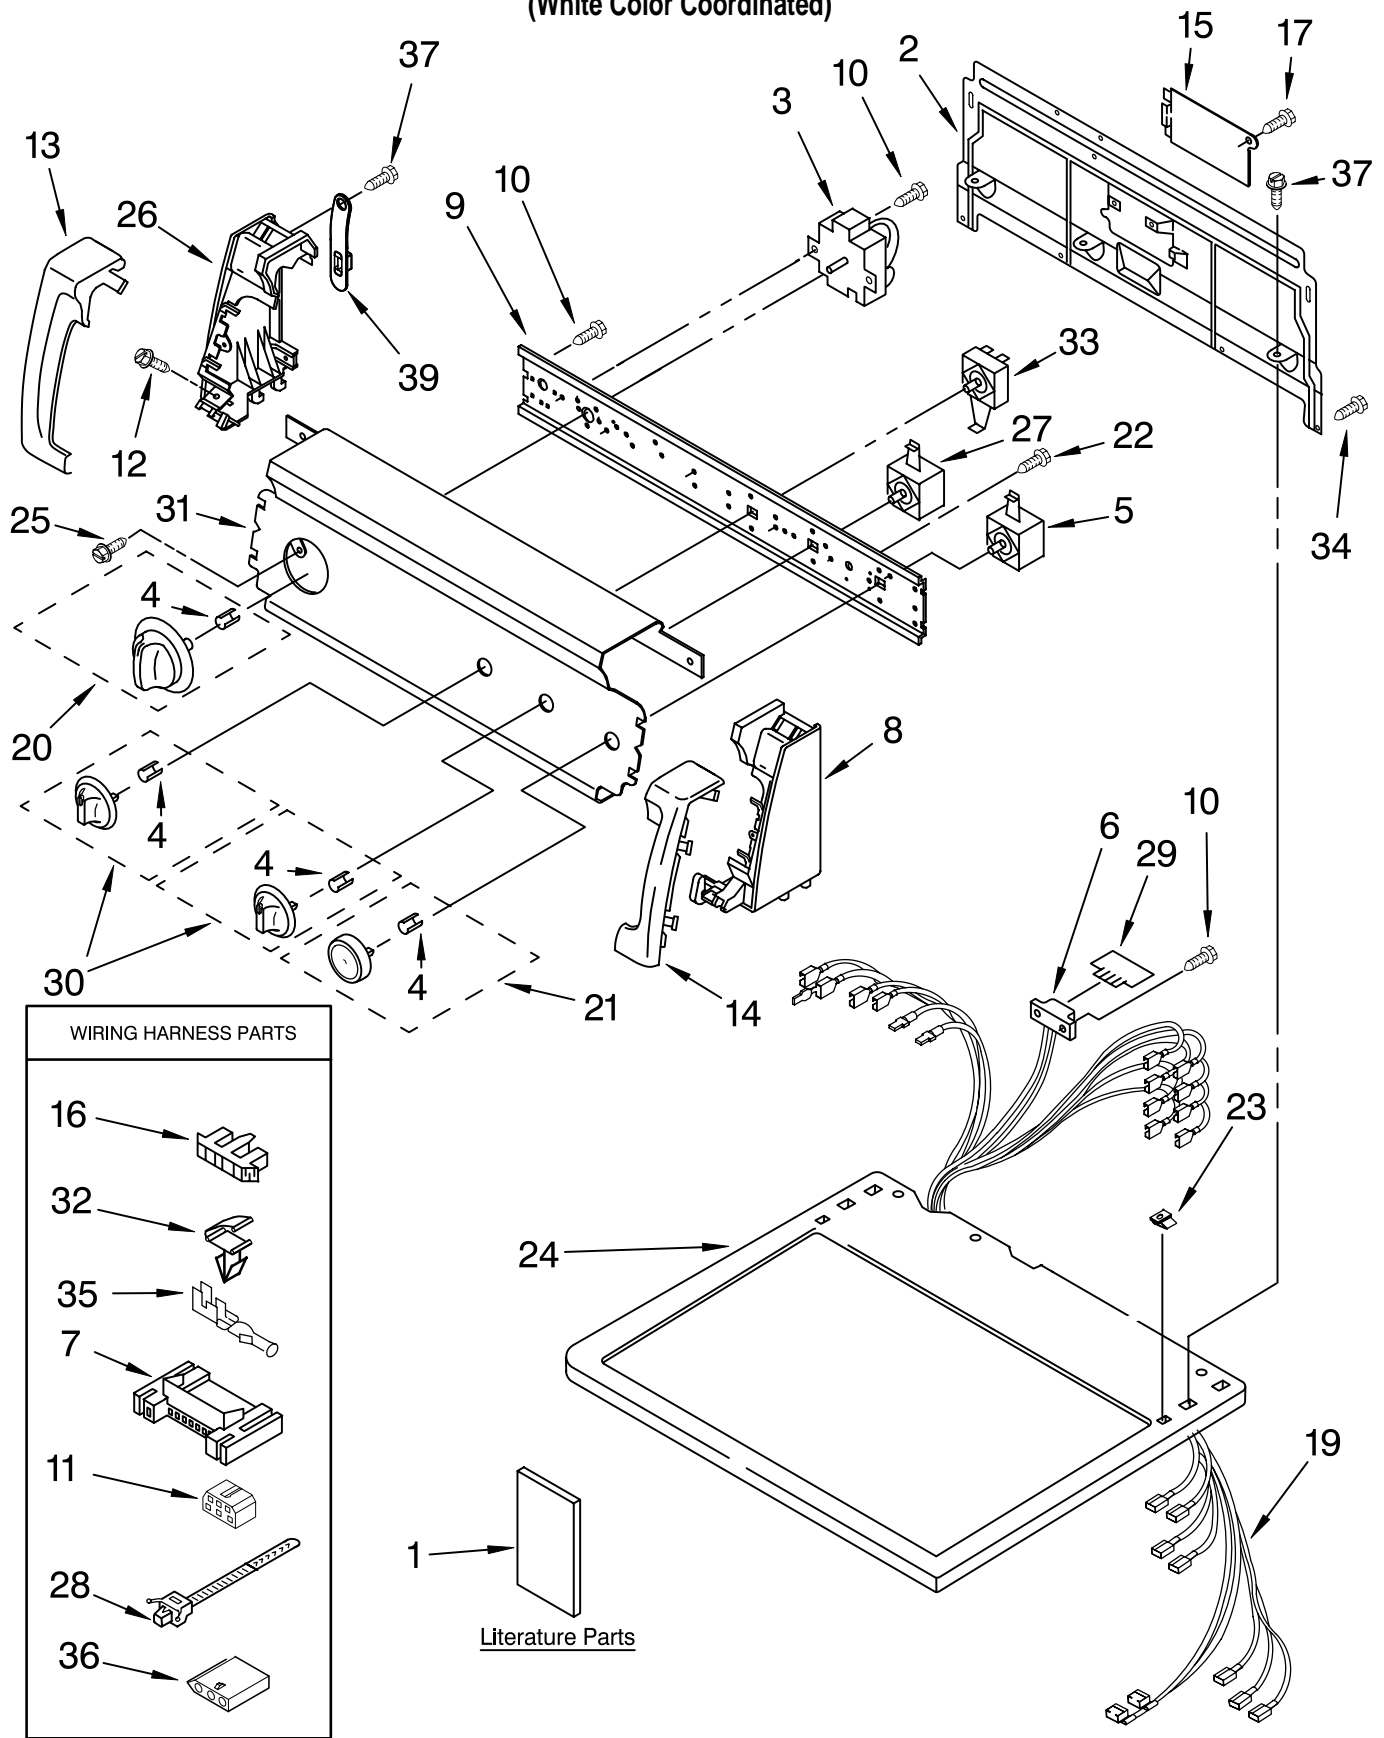

TOP AND CONSOLE PARTS

For Model: 110.65822400
(White Color Coordinated)

TOP AND CONSOLE PARTS

For Model: 110.65822400
(White Color Coordinated)

Illus. No.	Part No.	DESCRIPTION	Illus. No.	Part No.	DESCRIPTION	Illus. No.	Part No.	DESCRIPTION
1		Literature Parts	4	688805	Clip	21	3402570	Knob Assembly
	3979710	Wiring Diagram	5	3977456	Switch, Push-To-Start	22	90767	Screw, Ground
	3979976	Installation Instructions Sheet,	6	3391885	Connector, Edge	23	357213	Nut, Push-In (2)
	8533629	Cycle Feature	7	3395683	Connector (Motor)	24	697202	Top
	3979964	Guide, Use & Care	8	3949274	Cap, End (R.H.)	25	3400859	Screw, 8-18 x 7/32
	3394996	Label, Operating Instructions	9	8271316	Bracket, Control	26	3949280	Cap, End (L.H.)
	8533635	List, Repair Parts	10	3390646	Screw, 8-18 x 5/16	27	3398093	Switch, Signal
			11	3347243	Connector, 6-Circuit	28	3391018	Tie, Cable (Push-Mount)
			12	388326	Screw, Console	29	8558178	Control, Electronic
			13	3951013	Trim, Endcap (LH) (Includes Illus. 14)	30	3402576	Knob, Control Assembly (2)
			14	3951009	Trim, Endcap (RH) (Includes Illus. 13)	31	8533621	Panel, Control
			15	8317342	Cover, Terminal Block	32	3394427	Clip, Harness
			16	3397269	Connector, Timer	33	3399640	Switch, Temperature
			17	3390814	Screw, 8-18 x 3/8	34	693995	Screw, 8-18 x 3/8
			19	8299952	Harness, Electric	35	94614	Terminal
			20	3402598	Knob, Timer Assembly	36	3936144	Connector
						37	3390647	Screw, 8-18 x 1/2
						39	8318255	Strap, Console (2)
Following May Be Purchased								
<u>DO-IT-YOURSELF REPAIR MANUALS</u>								
	787207	Manual, Do-It-Yourself Repair (Dryer)						
2	8317303	Panel, Rear Console						
3	3976576	Timer, 60 Hz.						