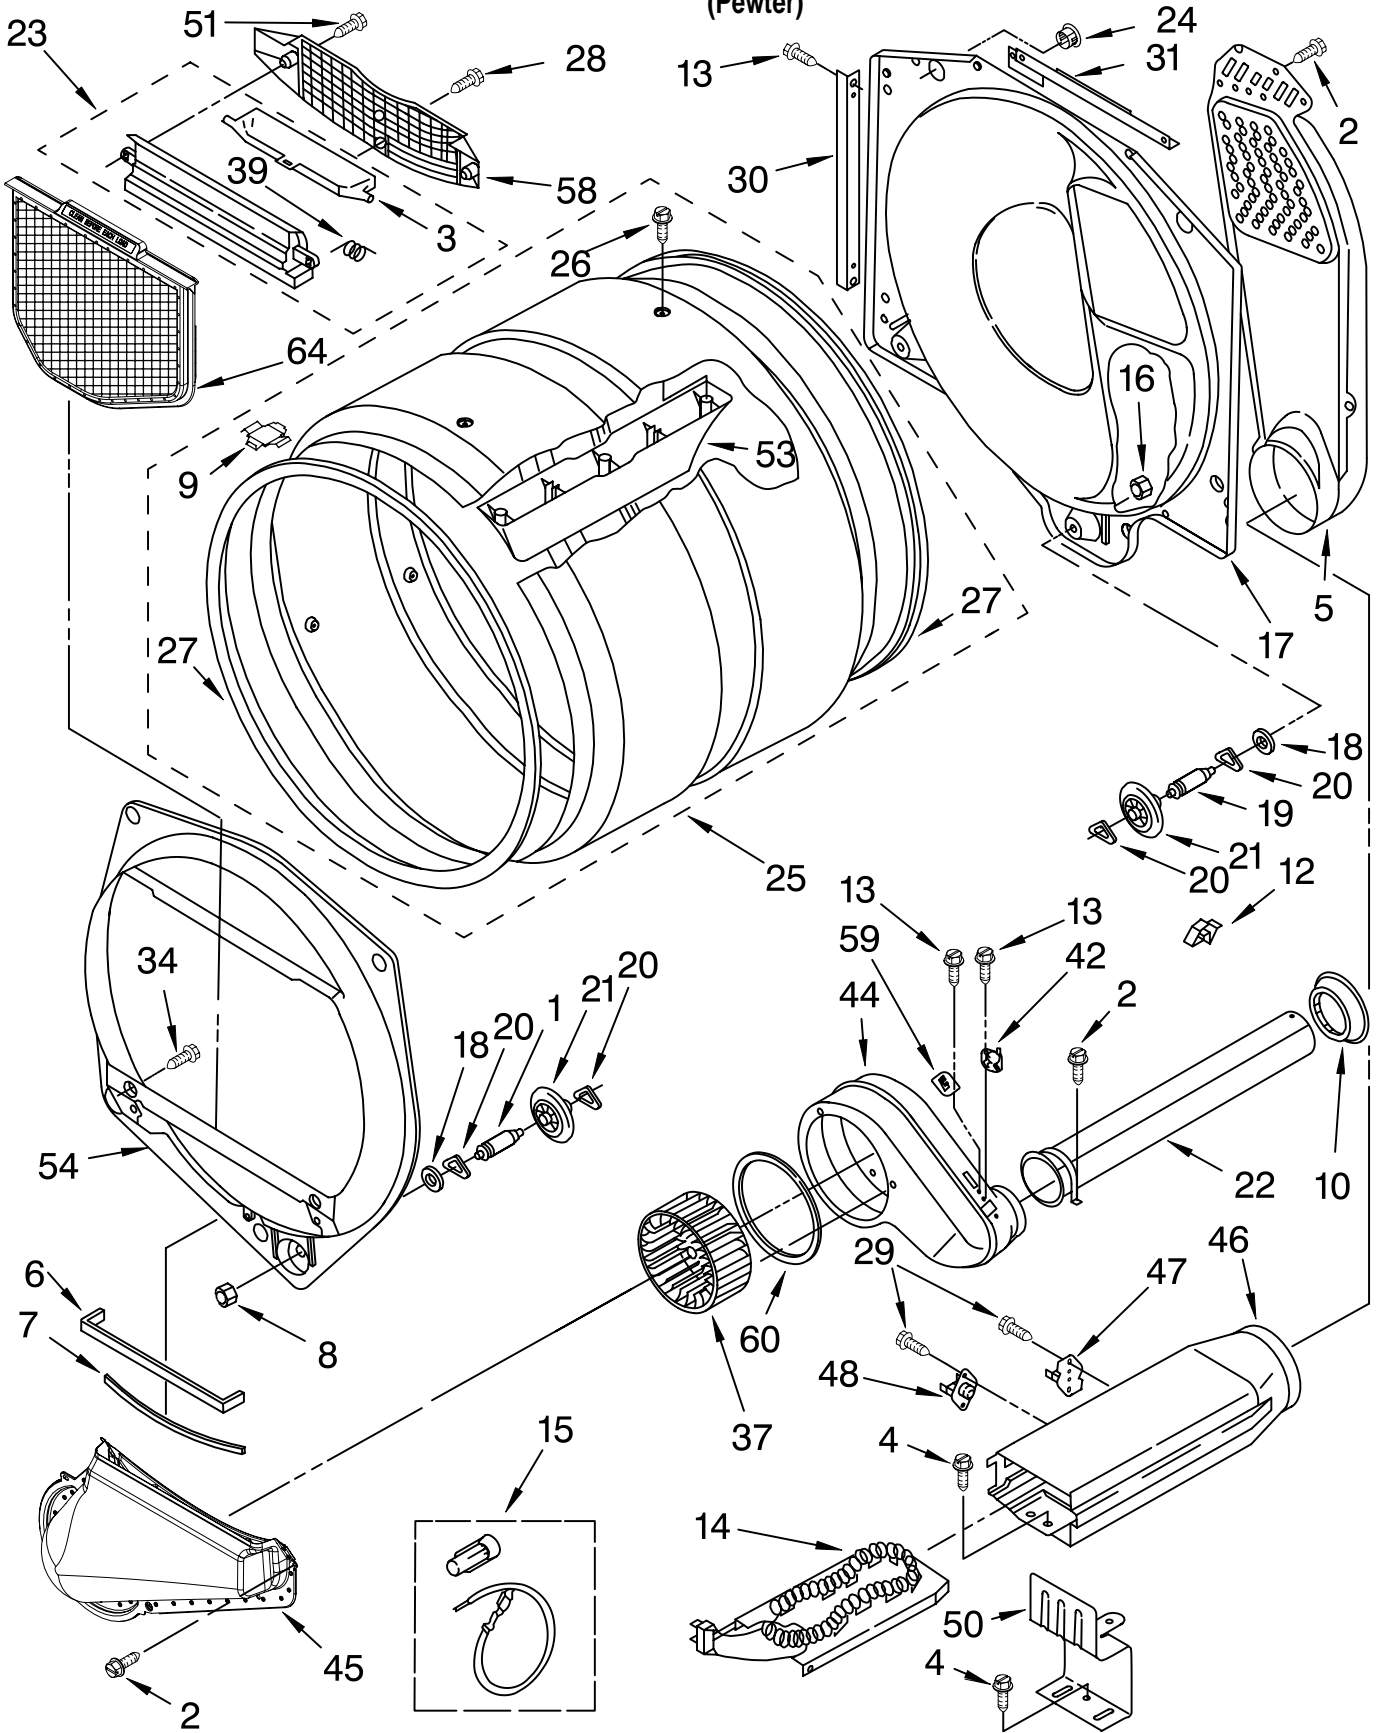

BULKHEAD PARTS

For Model: 3RAWZ481EML2

(Pewter)

FOR ORDERING INFORMATION REFER TO PARTS PRICE LIST

BULKHEAD PARTS

For Model: 3RAWZ481EML2

(Pewter)

Illus. No.	Part No.	DESCRIPTION	Illus. No.	Part No.	DESCRIPTION	Illus. No.	Part No.	DESCRIPTION
1	3399508	Shaft, R.H. Thread	17	3387809	Bulkhead, Rear	37	697772	Wheel, Blower
2	3390647	Screw, 8-18 x 1/2	18	3387459	Washer, Support	39	3394986	Spring, Lint Screen Door
3	3394984	Door, Lint Screen	19	3399509	Shaft, L.H. Thread	42	3387137	Thermistor
4	98139	Screw, 8-32 x 5/16	20	690997	Ring, Tri	44	8544362	Housing, Blower
5	697354	Air Duct Assembly	21	8536973	Roller, Support	45	8066168	Lint Duct Assembly
6	697813	Seal, Outlet Housing	22	3402715	Exhaust Pipe	46	3392537	Heater Box
7	697814	Seal, Drum Front	23	3394985	Housing, Outlet	47	3977394	Thermal Cut-Off (Includes Illus. 48)
8	3359452	Nut, 3/8 x 16(R.H.)	24	8529007	Plug, Rear Bulkhead	48	3390291	Thermostat 250°F (121°C)
9	8066086	Drum Hole Plug	25	8543082	Complete Drum Assembly	50	8066099	Bracket, Heater Box
10	696302	Shield, Exhaust	26	97787	Screw, 11-16 x 3/4	51	3387230	Screw, 10-16 x 1
12	3388229	Clip, Exhaust Pipe	27	697694	Seal, Drum	53	697693	Baffle, Drum
13	3390646	Screw, 8-18 x 5/16	28	695240	Screw, 8-18 x 1/2	54	8519245	Bulkhead, Front
14	3387749	Heater Element	29	90767	Screw, 8-18 x 3/8	58	8299979	Grill, Outlet
15	279457	Terminal Wire Kit (For Heater Element Wiring Harness Repair)	30	8519221	Channel Bracket, Rear Bulkhead (2)	59	3392519	Thermal Fuse
16	3387709	Nut, 3/8-16 (L.H.)	31	8519275	Bracket, Upper Rear Bulkhead	60	697770	Seal, Cover Plate
			34	3357011	Screw, 10-16 x 1/2	64	8066170	Lint, Screen

FOR ORDERING INFORMATION REFER TO PARTS PRICE LIST