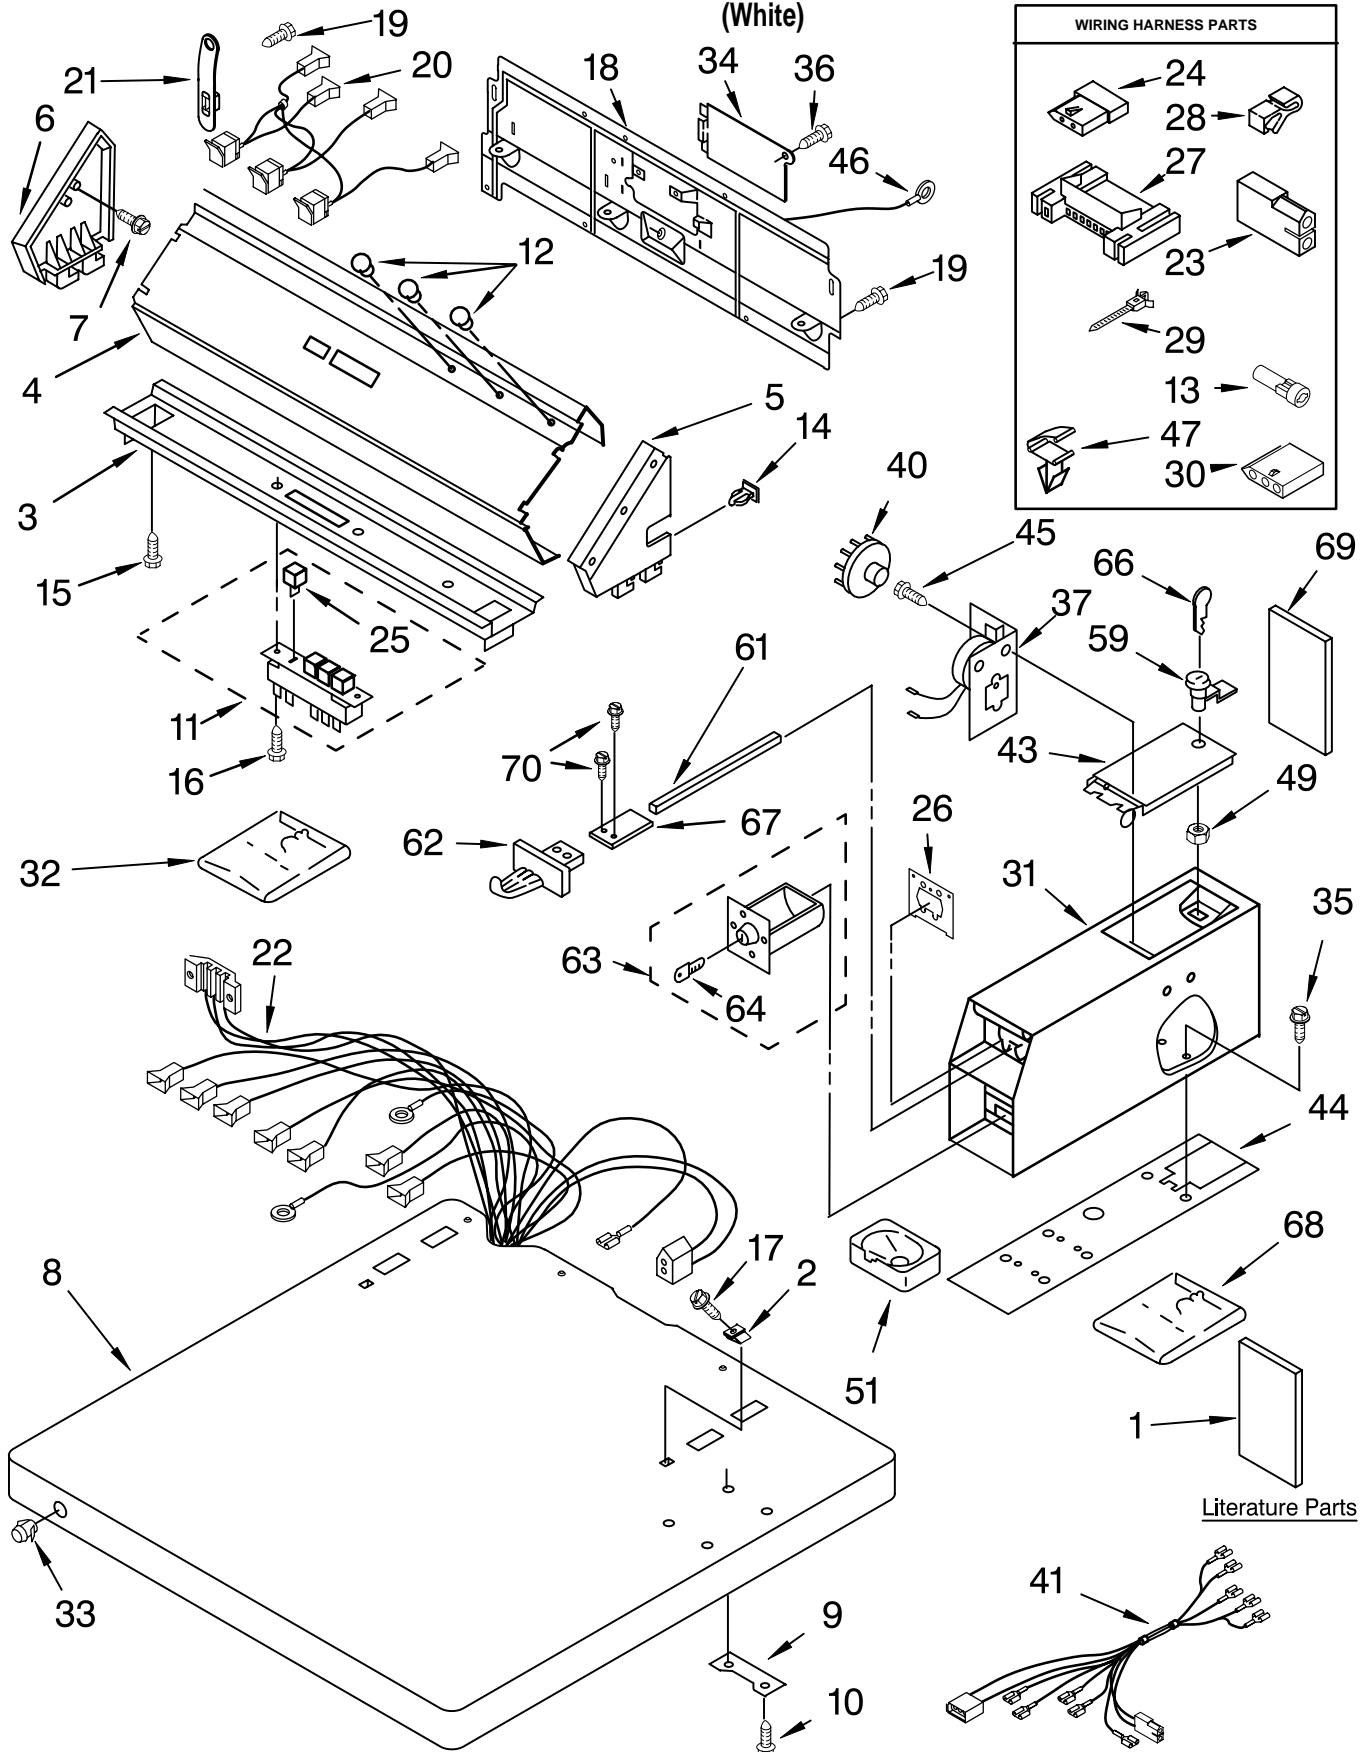

(White)

FOR ORDERING INFORMATION REFER TO PARTS PRICE LIST

TOP AND CONSOLE PARTS

For Model: CEM2760TQ0

(White)

Illus. No.	Part No.	DESCRIPTION	Illus. No.	Part No.	DESCRIPTION	Illus. No.	Part No.	DESCRIPTION		
1		Literature Parts	28	357572	Clip, Ground	59	8316526	Security Lock/Key and Cam Assembly		
	8577208	Instructions.	29	3391018	Tie, Cable	61	8318517	Bolt, Slide Mechanism		
	8576821	Installation Wiring Diagram	30	3936144	Connector, 3-Circuit	62	8316520	Slide Mechanism (Vertical 8-Coin) (Dollar Vend) Inserts (Not Shown)		
	W10119487	Service Parts List	31	3406994	Case, Meter		8316264	Blank		
2	357213	Nut, Push-In	32	3954807	Kit, Vertical 8-Coin (Includes Illus. 59-62-63 66-67-68 & 69)		8316265	25¢		
3	3361029	Bracket, Control				63	8316525	Money Box W/Lock Key (Money Box) (When Ordering, Specify Vendor and Key Number)		
4	8316634	Panel, Control	33	387371	Lock, Plug *Also Available	64		Key (Service Door) (When Ordering, Specify Vendor and Key Number)		
5	8316516	Cap, End (R.H.)		358290	Top Lock		67	8316523	Extension	
6	3949734	Cap, End (L.H.)	34	8317342	Cover, Terminal Block		68	8316524	Kit, Decal	
7	97787	Screw, 11-16 x 3/4		35	3349065	Screw, 5/16-24 x 1		69	8316532	Installation Instructions Coin Kit
8	3954665	Top		36	3390814	Screw, 8-18 x 3/8	70	3400029	Screw, 10-32 x 3/8	
9	3347825	Plate-Mounting (2)		37	W10045440	Timer, (Includes 4-Pin Cam)				
10	98445	Screw, 10-16 x 3/4	40		Timing Cam					
11	8316437	Switch, Pushbutton		3387974	3-Pin (60 Min)					
12	3348109	Lens Light (Amber)		339855	4-Pin (45 Min)					
13	351297	Plug, Harness		343777	6-Pin (30 Min) *Also Available					
14	689559	Nut, Push-In		339854	9-Pin (20 Min)					
15	8533971	Screw, 8-18 x 5/16		339853	12-Pin (15 Min)					
16	303921	Screw, 8-32 x 3/8	41	3401682	Harness, Timer					
17	8281182	Screw 8-18 x 1-1/4	43	3351136	Door, Service					
18	3978608	Panel, Rear (Upper)	44	3954812	Cushion, Meter Case					
19	3390647	Screw, 8-18 x 1/2	45	339805	Screw, 10-32 x 3/16					
20	8316640	Light, Indicator Assembly	46	3398893	Ground Wire					
21	8568314	Strap, Console	47	3394427	Clip, Harness					
22	8576528	Harness, Main	49	90406	Nut-Cage					
23	717252	Receptacle (2-Way)	51	385421	Funnel, Coin					
24	717253	Receptacle (2-Way)								
25	8316433	Pushbutton								
26	3954761	Plate, Chute Adapter (Includes Illus. 51)								
27	3395683	Housing, Connector								