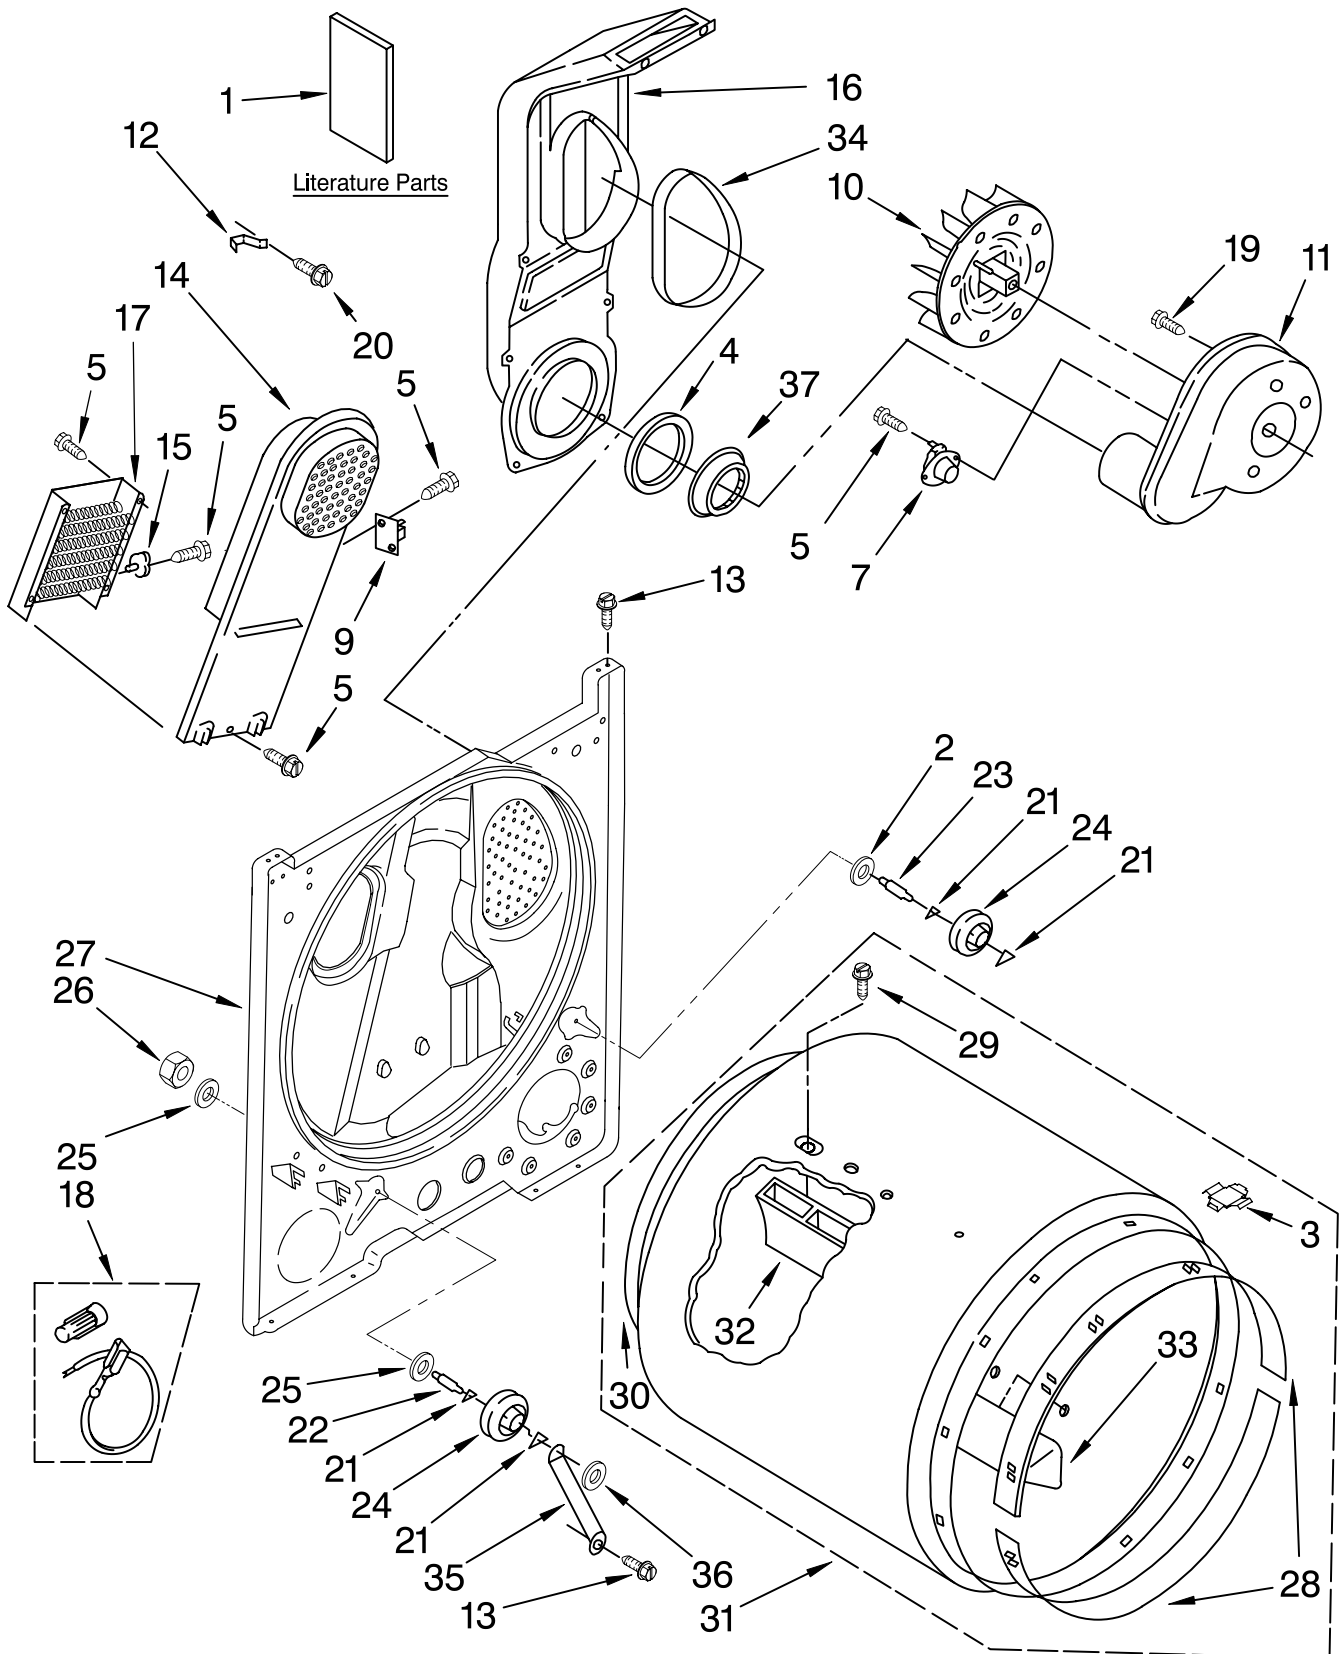

(White)

FOR ORDERING INFORMATION REFER TO PARTS PRICE LIST

BULKHEAD PARTS

For Model: CEM2940TQ0
(White)

Illus. No.	Part No.	DESCRIPTION	Illus. No.	Part No.	DESCRIPTION	Illus. No.	Part No.	DESCRIPTION
1		Literature Parts	10	694089	Wheel, Blower	21	690997	Ring, Tri
	8563800	Instructions, Installation			(Includes Illus . 8)	22	3399506	Shaft, L.H.
	8576820	Label, Wiring Diagram	11	8577230	Housing, Blower	23	3399507	Shaft, R.H.
	W10119630	Repair Parts List	12	3398161	Clip	24	3397590	Roller, Support (2)
2	3388703	Washer, Support	13	343641	Screw, 10-16 x 1/2	25	348197	Washer, Support (4)
3	8066086	Drum Hole Plug	14	8541818	Box, Heater	26	3359452	Nut, 3/8-16 (2)
4	347139	Seal, Lint Chute	15	3977767	Thermostat, High Limit 221°F (105C)	27	3403410	Bulkhead
5	90767	Screw, 8-18 x 3/8	16	348368	Lint Chute Assembly	28	692526	Ring, Bearing (2)
7	3387134	Thermostat, Internal Bias	17	3403588	Heater Element	29	W10109200	Screw, 11-16 x 3/4
9	3977393	Thermal Cut-Off (Includes Illus. 15)	18	279457	Wire Kit (For Heater Element Wiring Harness Repair)	30	3406130	Seal, Rear Drum
			19	3390647	Screw, 8-18 x 1/2	31	695587	Drum Assembly
			20	489463	Screw, 8-18 x 5/8	32	692490	Baffle, Drum (2)
						33	3403636	Baffle, Drum (1)
						34	339956	Seal
						35	3976434	Bracket, Support Shaft
						36	90296	Clip
						37	696302	Shield, Exhaust