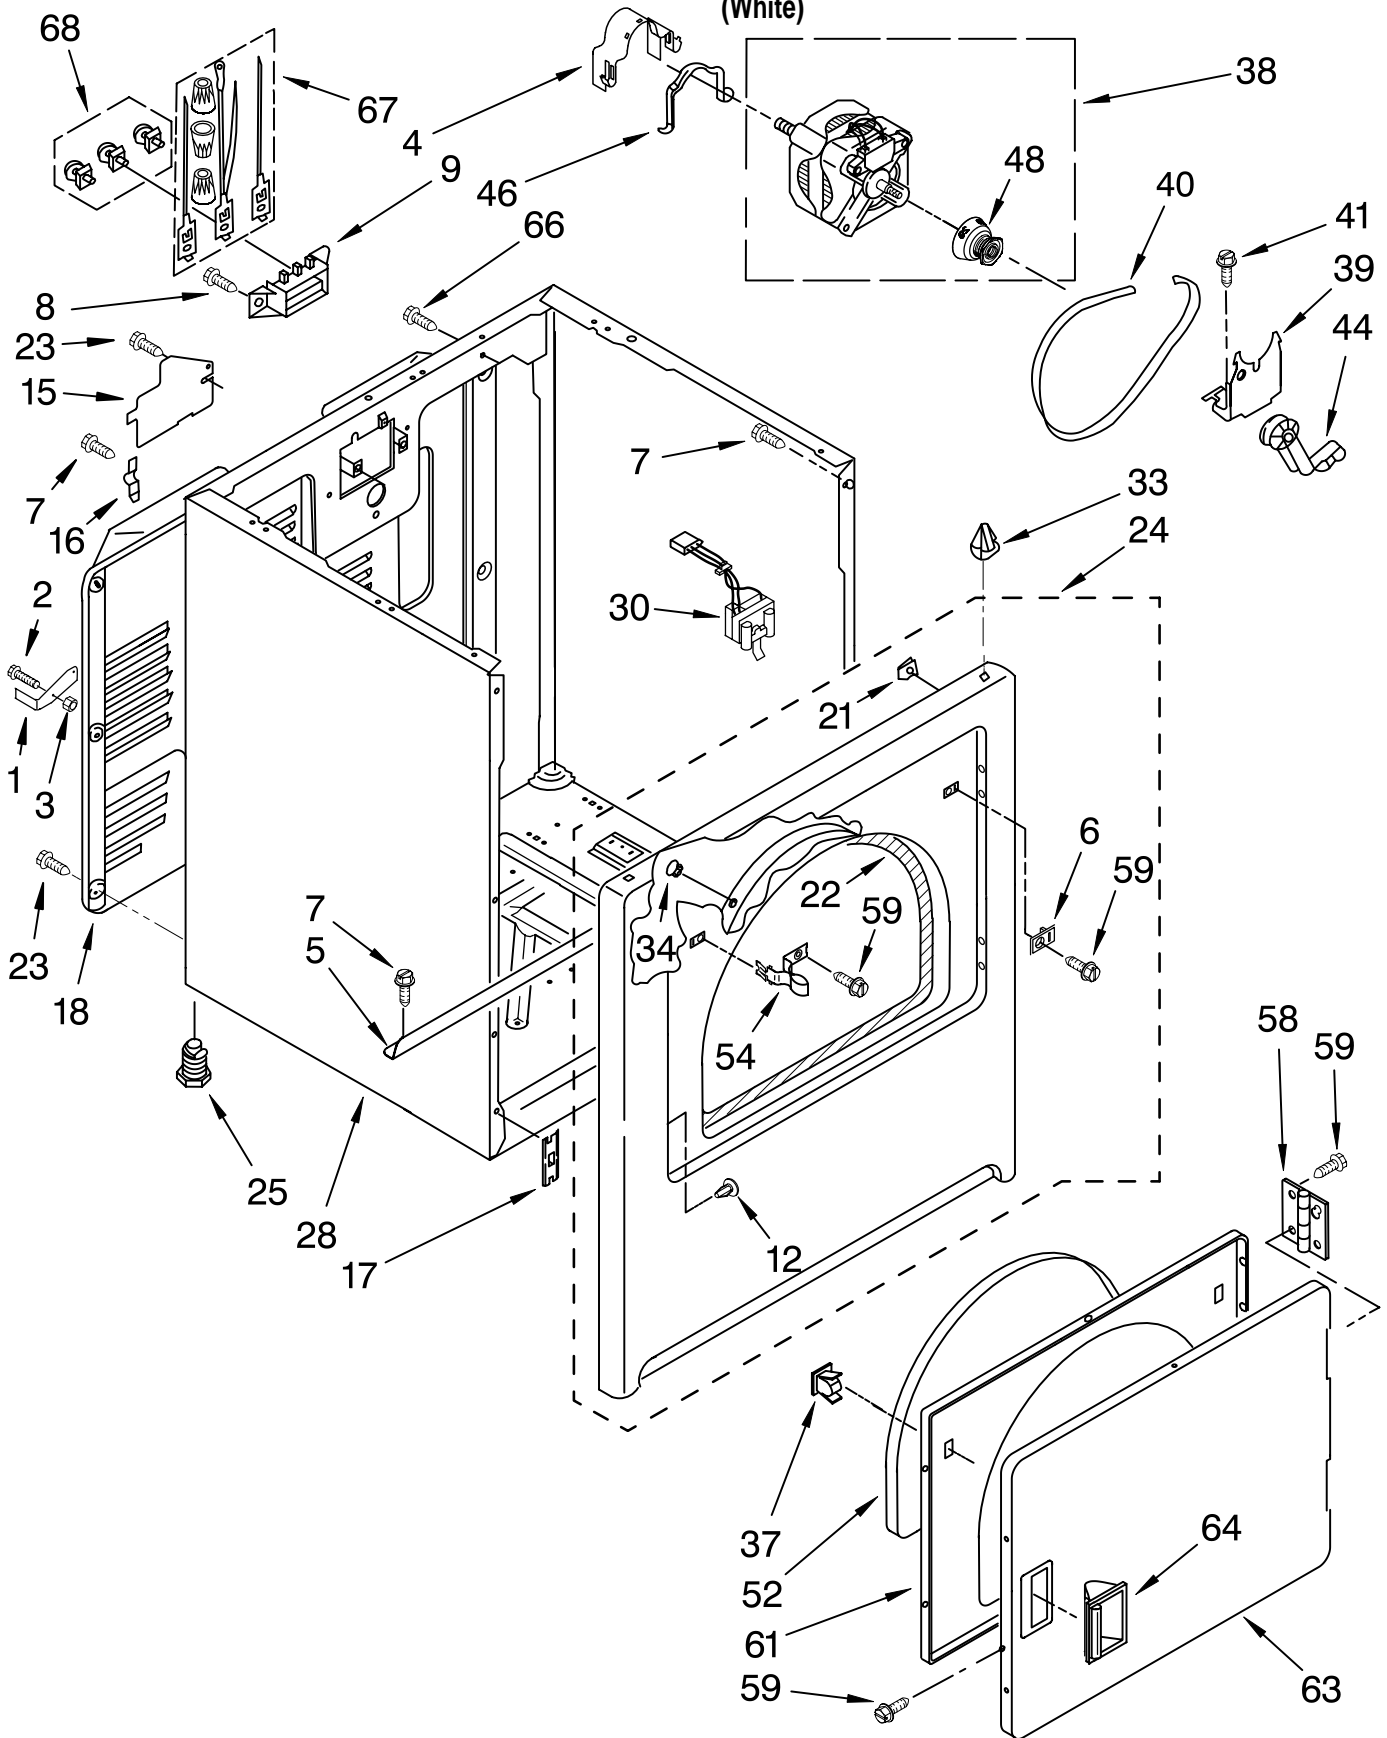

(White)

FOR ORDERING INFORMATION REFER TO PARTS PRICE LIST

CABINET PARTS

For Model: CEM2940TQ0

(White)

Illus. No.	Part No.	DESCRIPTION	Illus. No.	Part No.	DESCRIPTION	Illus. No.	Part No.	DESCRIPTION
1	3954895	Bracket, Top Lock	23	693995	Screw, Hex Washer Head	40	8066065	Belt, Drive
2	354730	Bolt, 5/16-18 x 2 3/4	24	3403444	Front Panel Assembly	41	3400500	Bolt, 5/16-18 x 3/4
3	90984	Nut	25	3392100	Foot	44	691366	Idler & Pulley Assembly
4	3404162	Clamp, Motor (W/Shield)		279810	Foot - Optional (Extended Length Package Of 2) (Not Included)	46	660658	Clamp, Motor
5	8541400	Bracket, Cabinet	28	8530603	Cabinet (Includes Illus. 5)	48	8066184	Pulley, 60 Hz.
6	3403630	Plug, Strike Hole	30	3406109	Switch, Door	52	3405246	Seal, Door
7	343641	Screw, 10-16 x 1/2	33	690363	Lock, Front Top (2)	54	3403431	Strike, Door
8	3393008	Screw, 10-16 x 1/2	34	685203	Clip, Felt Pad (2)	58	3405514	Hinge & Pin Assembly (2)
9	3397659	Terminal Block	37	3389441	Catch, Door	59	342055	Screw, 8-18 x 1/2
12	3404413	Plug, Hinge Hole (4)	38	8066206	Motor Assembly 60 Hz.	61	3402341	Door, Rear
15	3396795	Cover, Block	39	348780	Base, Motor	63	3402335	Door, Front
16	8066217	Hinge, Top (2)				64	3405184	Handle, Door
17	3394083	Clip, Front Panel				66	697776	Screw, 10-32 x 5/8 (Grounding)
18	3396805	Panel, Rear				67	279318	Terminal, Tinned & Brass (3)
21	98234	Clip, Ground (2)				68	279393	Screw Kit (For Terminal Block)
22	3406129	Seal & Bearing Assembly						