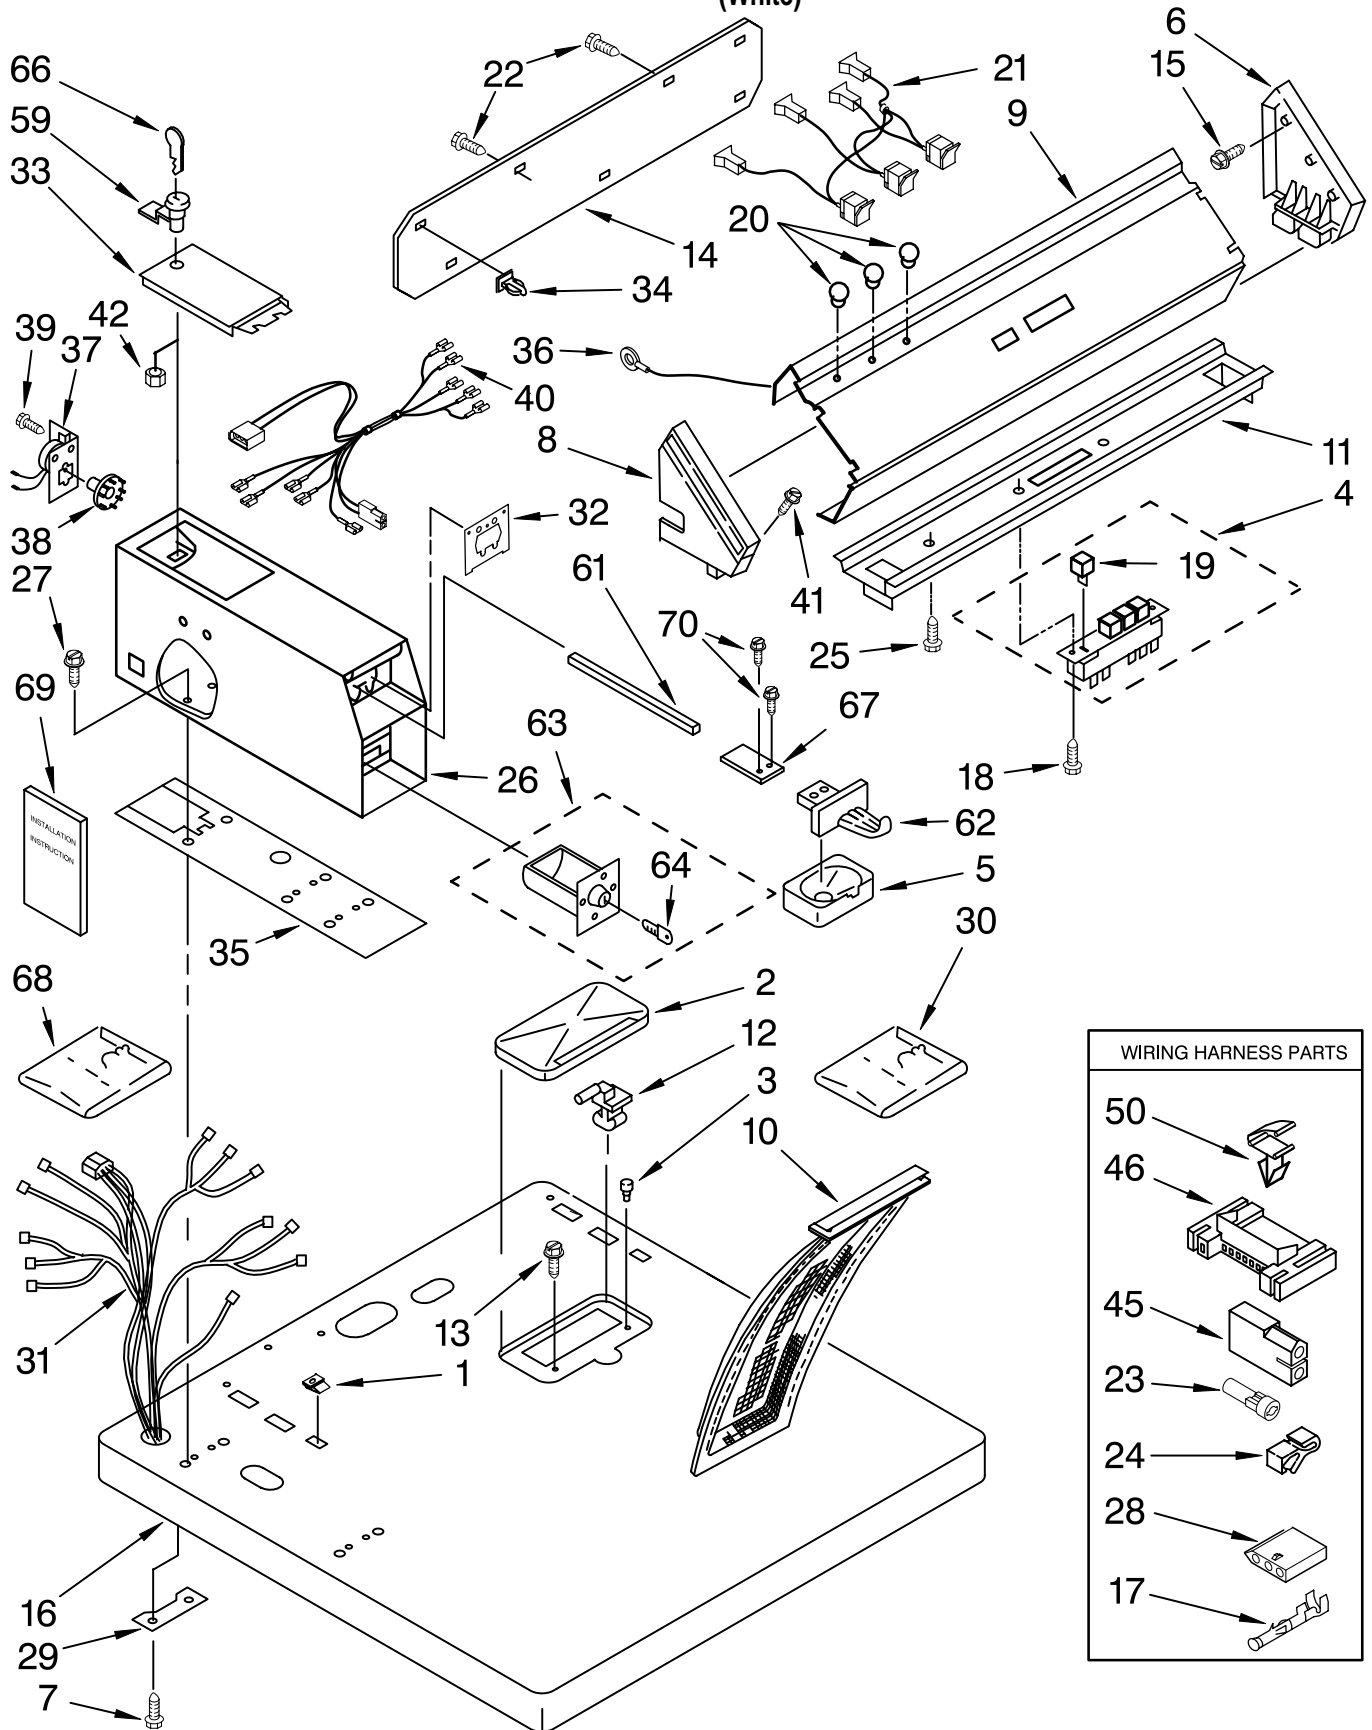

TOP AND CONSOLE PARTS

For Model: CEM2940TQ0

(White)

FOR ORDERING INFORMATION REFER TO PARTS PRICE LIST

TOP AND CONSOLE PARTS

For Model: CEM2940TQO

(White)

Illus. No.	Part No.	DESCRIPTION	Illus. No.	Part No.	DESCRIPTION	Illus. No.	Part No.	DESCRIPTION	
1	357213	Nut, Push-In (2)	30	3954807	Kit, Vertical 8-Coin	61	8318517	Bolt, Slide Mechanism	
2	8283378	Cover, Lint Screen			(Includes Illus. 59-62-63 67-68-69 & 70)	62	8316520	Slide Mechanism (Vertical 8-Coin) Inserts (Not Shown)	
3	297535	Bumper, Lint Lid	31	8576512	Harness, Wiring		8316264	Blank	
4	8316437	Switch, Pushbutton	32	3954761	Adapter Plate Chute Assembly (Includes Illus. 5)		8316265	25¢	
5	385421	Funnel, Coin				63	8316525	Money Box W/Lock Key (Money Box) (When Ordering, Specify Vendor and Key Number)	
6	3949737	Cap, End (R.H.)	33	3351136	Door, Service	64		Key (Service Door) (When Ordering, Specify Vendor and Key Number)	
7	98445	Screw, 10-16 x 3/4	34	689559	Nut, Push In	66		Key (When Ordering, Specify Vendor and Key Number)	
8	3402631	End Cap (L.H.)	35	3954812	Cushion, Console		67	8316523	Extension
9	W10114734	Panel, Control	36	690853	Wire, Ground		68	8316524	Kit, Decal
10	349639	Screen, Lint	37	W10045440	Timer (Includes 4-Pin Cam)	69	8316532	Installation Instructions Coin Kit	
11	3398113	Bracket, Control	38		Timing Cam	70	3400086	Screw, 10-32 x 3/8	
12	3978606	Hinge, L.H.			3387974 3-Pin (60 Min)				
13	688983	Screw, 8-18 x 5/8			339855 4-Pin (45-Min)				
14	3387978	Panel, Rear			343777 6-Pin (30-Min)				
15	97787	Screw, 11-16 x 3/4			*Also Available				
16	8527847	Top			339854 9-Pin (20 Min)				
17	94614	Terminal			339853 12-Pin (15 Min)				
18	303921	Screw, 8-32 x 3/8	39	339805	Screw, 10-32 x 3/16				
19	8316433	Pushbutton							
20	3348109	Lens, Amber (3)	40	3401682	Harness, Timer				
21	3401177	Light Indicator Assembly	41	388326	Screw, Console				
22	693995	Screw, 8-18 x 3/8	42	90406	Nut, Cage				
23	351297	Plug, Harness	45	717252	Connector, 2-Way				
24	357572	Clip, Ground	46	3395683	Connector, Housing				
25	339554	Screw, 8-18 x 5/16	50	3394427	Clip, Harness				
26	3978748	Case, Meter							
27	3349065	Bolt, 5/16-24 x 1							
28	353424	Connector, 3-Circuit							
29	3347825	Plate, Mounting							
			Following Parts Supplied On Whirlpool Coin Equipped Models Only						
			59	8316526	Security Lock & Cam Assembly				

Coin mechanism parts, may be ordered from whirlpool or The vendor(s) listed below

**◆ ESD
270 New Jersey Dr.
Fort Washington, PA
19034**

1-800-523-1510

info @esdcoin.com