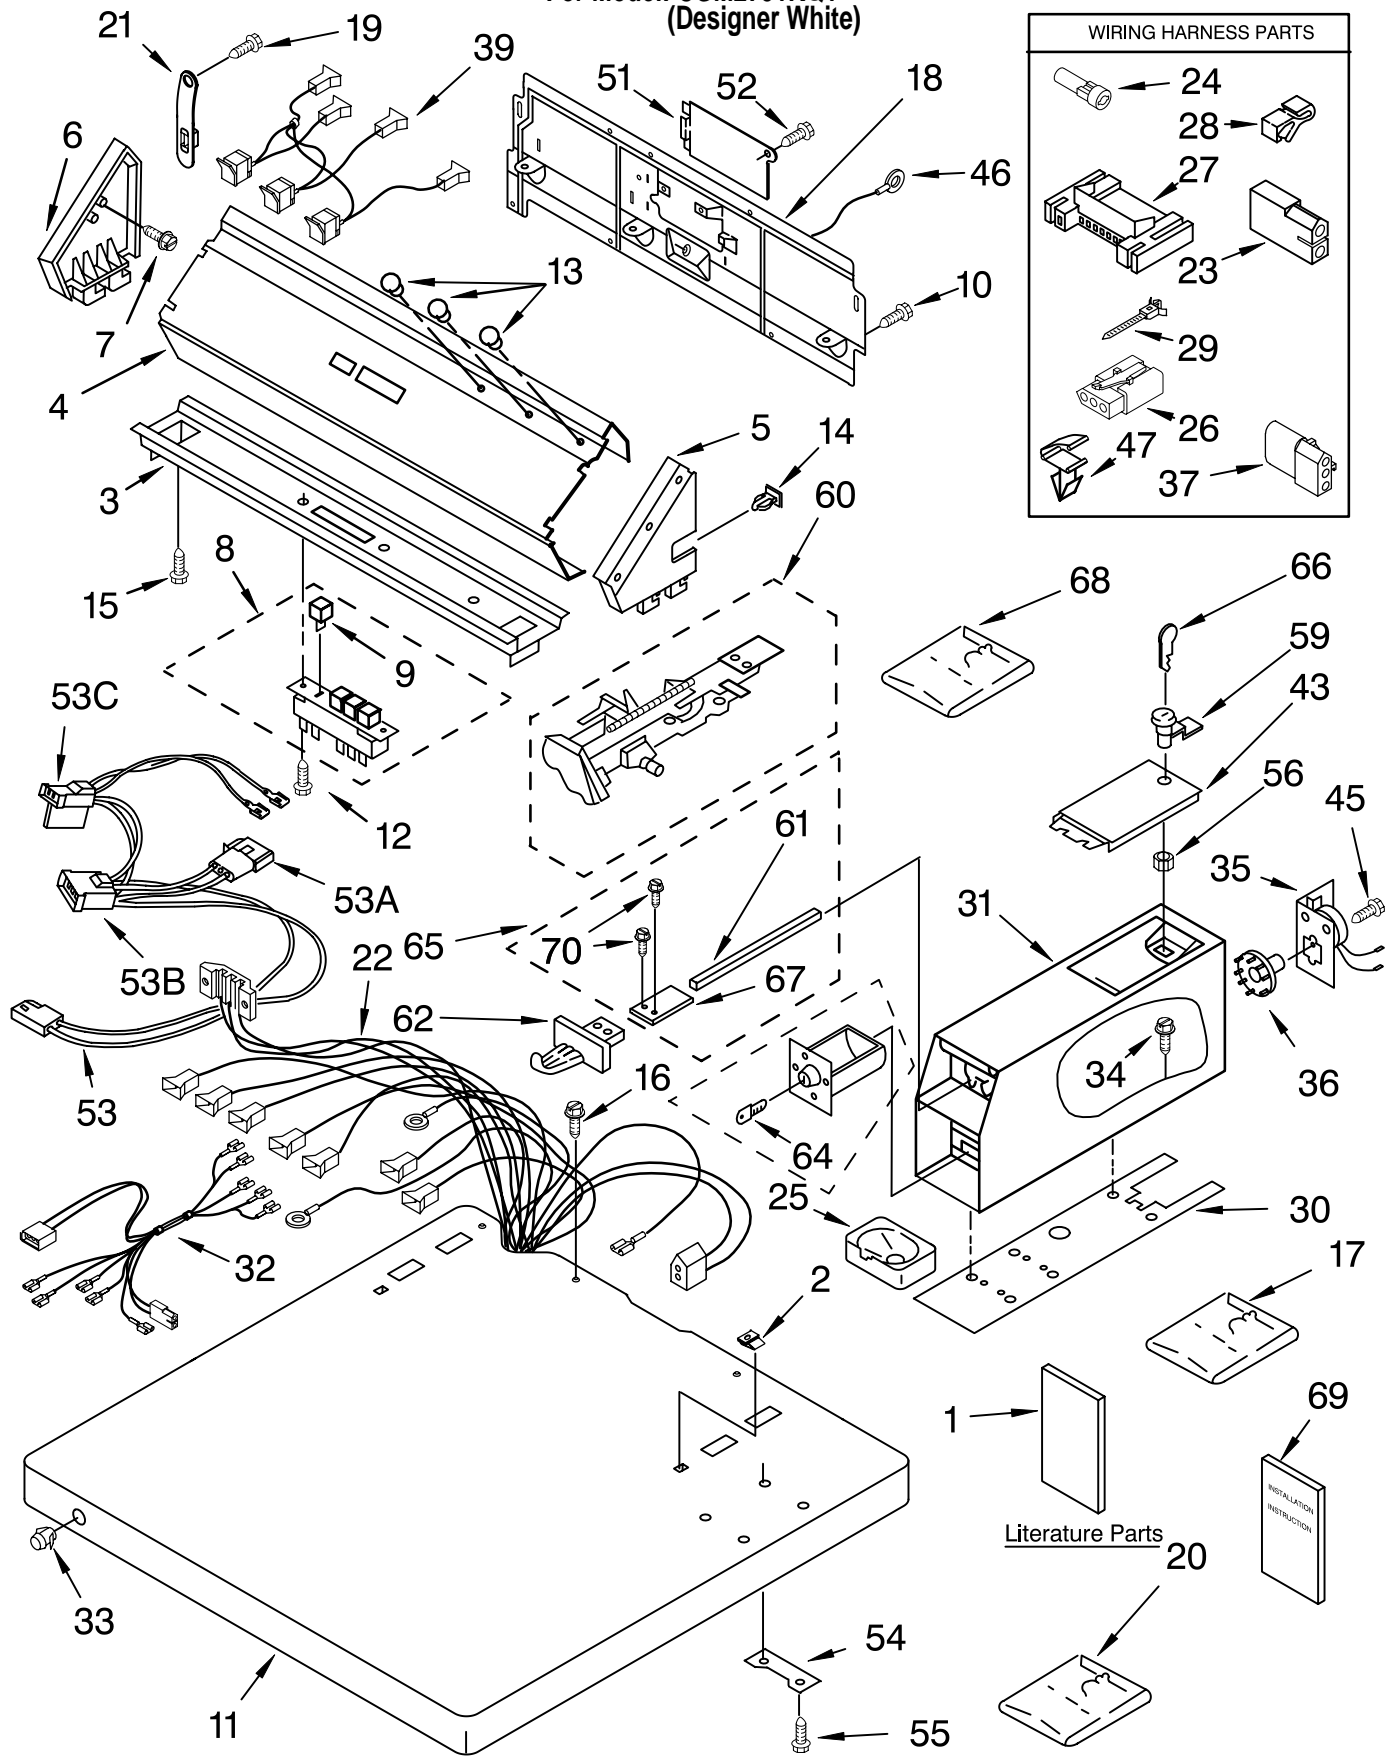

For Model: CGM2751KQ1
(Designer White)

FOR ORDERING INFORMATION REFER TO PARTS PRICE LIST

TOP AND CONSOLE PARTS

For Model: CGM2751KQ1
(Designer White)

Illus. No.	Part No.	DESCRIPTION	Illus. No.	Part No.	DESCRIPTION	Illus. No.	Part No.	DESCRIPTION
1		Literature Parts	33	387371	Lock, Plug	61	*8318517	Bolt, Slide Mechanism
	LIT8527795	Instructions, Installation	34	3349065	Bolt, 5/16-24 x 1	62	*8316520	Slide Mechanism (Vertical 8-Coin) Inserts (Not Shown)
	LIT8316259	Label, Wiring Diagram	35	3387975	Timer (Includes 4-Pin Cam)		*8316264	Blank
	LIT8528101	Repair Parts List	36		Timing Cam		*8316265	25¢
2	357213	Nut, Push-In		3387974	3-Pin	63	*8316525	Money Box W/Lock Key (Money Box)
3	3361029	Bracket, Control		339855	4-Pin	64		(When Ordering, Specify Vendor of Money Box Lock)
4	8316634	Panel, Control		343777	6-Pin	65		Slide Extension Bag Assembly
5	8316516	Cap, End (R.H.)	37	3936144	Connector 3-Circuit	66		Key (Service Door)
6	3949734	Cap, End (L.H.)	39	8316640	Lights, Indicator	67	*8316523	Extension
7	97787	Screw, 11-16 x 3/4	43	3351136	Door, Service	68	*8316524	Kit, Decal
8	8316437	Switch, Pushbutton	45	339805	Screw, 10-32 x 3/16	69	*8316532	Installation Instructions Coin Kit
9	8316433	Pushbutton	46	3398893	Ground Wire	70	*3400086	Screw, 10-32 x 3/8
10	693995	Screw, 8-18 x 3/8	47	3394427	Clip, Harness			
11	3954665	Top	51	8317340	Cover, Terminal Block			
12	3393918	Screw, 8-18 x 11/32	52	3390814	Screw, 8-18 x 3/8			
13	3348109	Lens, Amber (3)	53	3401850	Harness, Gas			
14	689559	Nut, Push-In	53A	697779	Plug, 3-Way			
15	3390646	Screw, 8-18 x 5/16	53B	3403498	Connector, 3 Position			
16	343641	Screw, 10-16 x 1/2	53C	3403499	Connector, 2 Position			
17	8316238	Meter Case Conversion Kit	54	3347825	Plate-Mounting (2)			
18	3978608	Panel, Rear (Upper)	55	98445	Screw, 10-16 x 3/4			
19	3390647	Screw, 8-18 x 1/2	56	90406	Nut, Cage			
20	3954807	Kit, Vertical Coin Slide			Coin Mechanism Parts, May Be Ordered from*Whirlpool or The Vendor(s) Listed Below.			
21	8318255	Strap, Console	59	*8316526	Security Lock & Cam Assembly			
22	8283166	Harness, Main	60		Slide & Extension			
23	717252	Receptacle (2-Way)						
24	351297	Plug, Harness						
25	385421	Funnel, Coin						
26	717315	Receptacle (4-Way)						
27	3395683	Housing, Connector						
28	357572	Clip, Ground						
29	3391018	Tie, Cable						
30	3954812	Cushion, Case						
31	3406994	Case, Meter						
32	3401126	Harness, Timer						