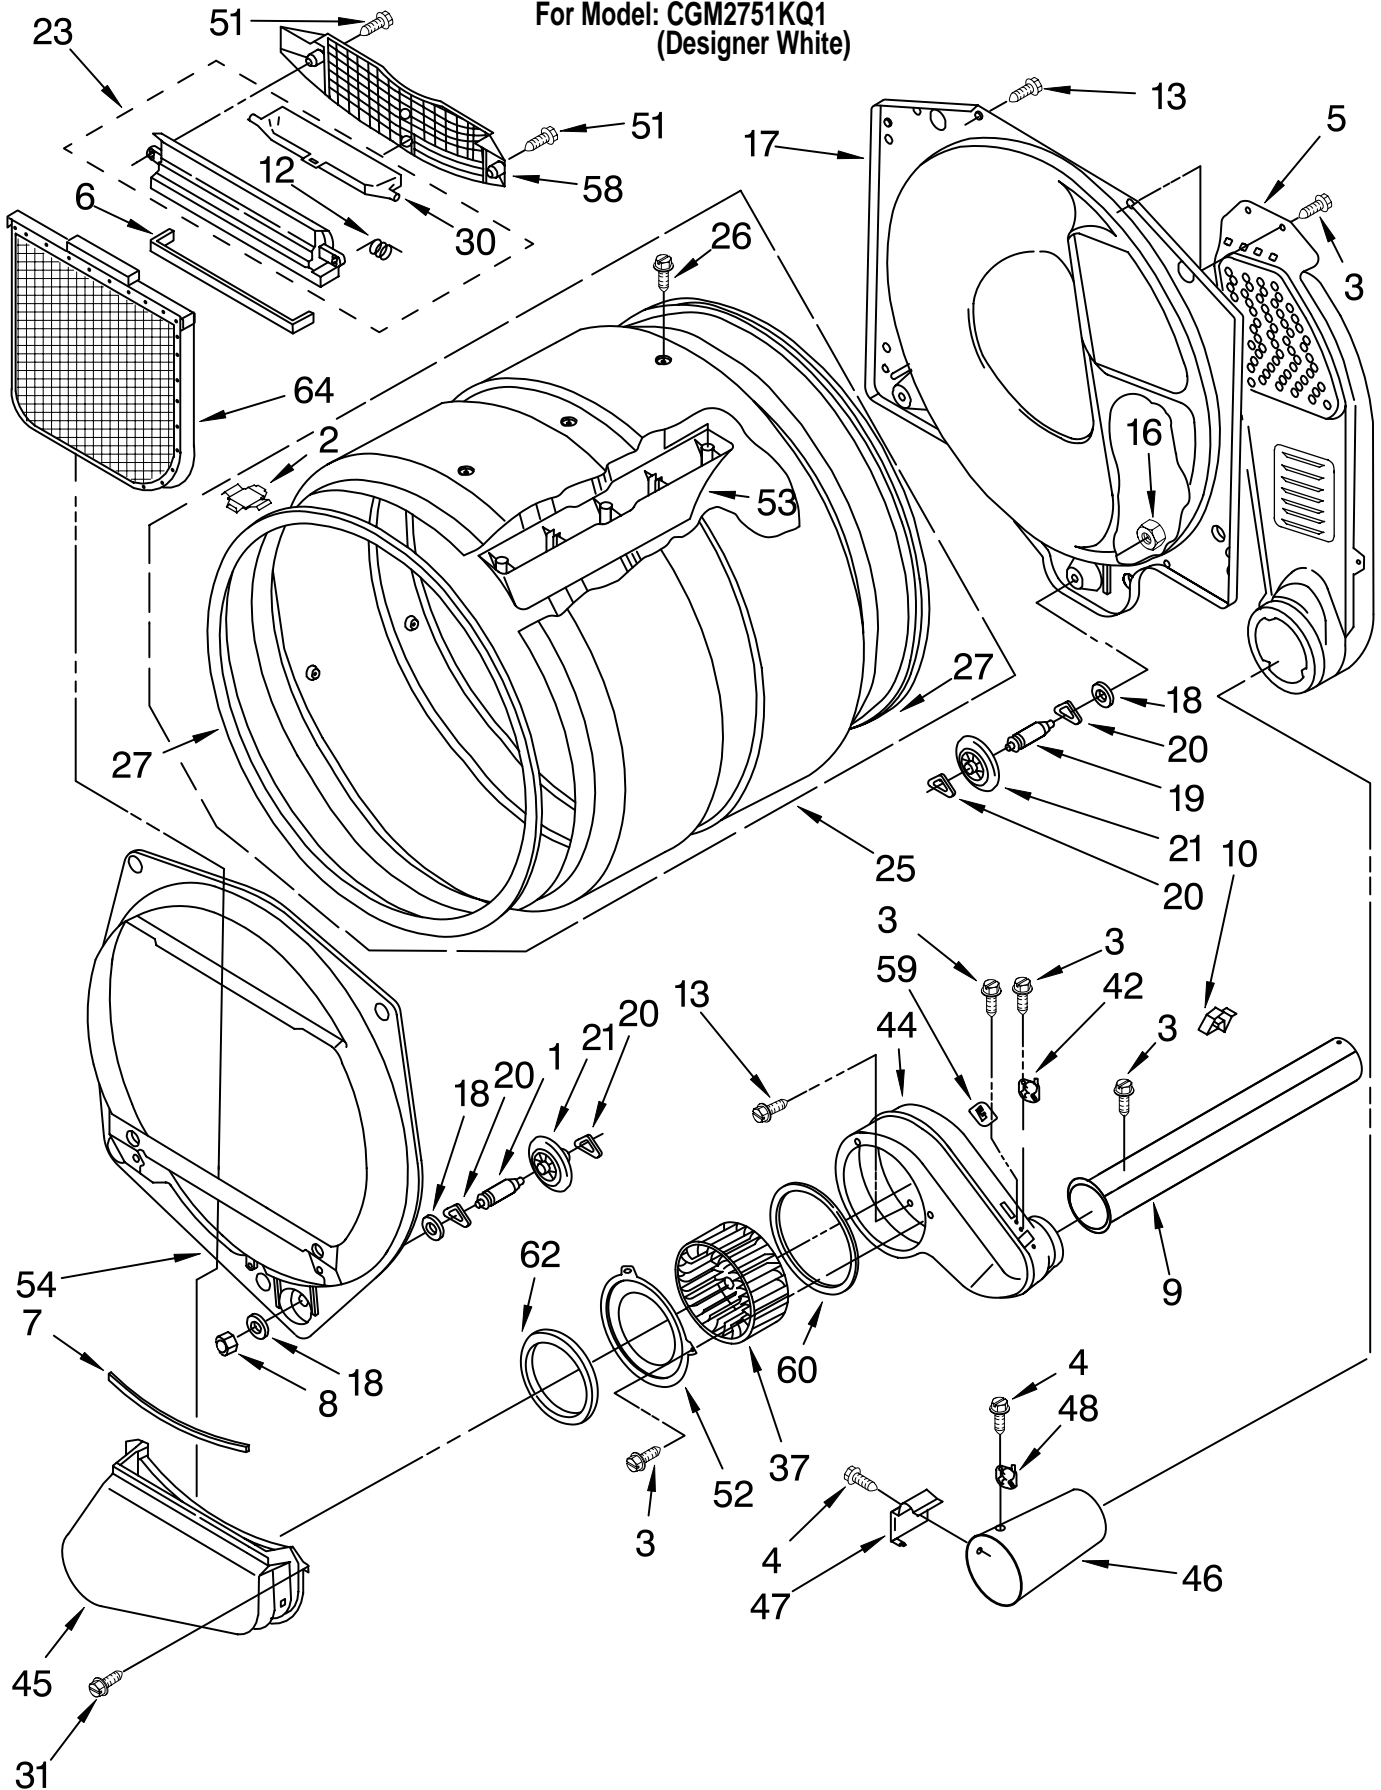

BULKHEAD PARTS

For Model: CGM2751KQ1
(Designer White)

FOR ORDERING INFORMATION REFER TO PARTS PRICE LIST

BULKHEAD PARTS

For Model: CGM2751KQ1
(Designer White)

Illus. No.	Part No.	DESCRIPTION	Illus. No.	Part No.	DESCRIPTION	Illus. No.	Part No.	DESCRIPTION
1	3399508	Shaft, R.H. Thread	16	3387709	Nut, 3/8-16 (L.H.)	45	8530036	Lint Duct Assembly
2	8066086	Drum Hole Plug	17	3387809	Bulkhead, Rear	46	8066047	Funnel, Burner
3	3390646	Screw, 8-18 x 5/16	18	3387459	Washer, Support	47	338906	Sensor, Radiant
4	90767	Screw, 8-18 x 3/8	19	3399509	Shaft, L.H. Thread	48	3391912	Thermostat 255° (124°C)
5	3394346	Air Duct Assembly	20	690997	Ring, Tri	51	3357011	Screw, 10-16 x 1/2
6	697813	Seal, Outlet Housing	21	3396801	Roller, Support	52	697771	Cover, Blower (Includes Illus. Nos. 60 & 62)
7	697814	Seal, Drum Front	23	3394985	Housing, Outlet	53	697693	Baffle, Drum (3)
8	3359452	Nut, 3/8 x 16 (R.H.)	25	8318215	Drum Complete	54	697557	Bulkhead, Front
9	8318486	Exhaust Pipe	26	97787	Screw, 11-16 x 3/4	58	8299979	Grill, Outlet
10	3388229	Clip	27	697694	Seal, Drum	59	3390719	Thermal Fuse
12	3394986	Spring, Lint Door	30	3394984	Door, Lint Screen	60	697770	Seal, Cover Plate
13	3390647	Screw, 8-18 x 1/2	31	487909	Screw, 8-15 x 1/2	62	697769	Seal, Lint Duct
			37	697772	Wheel, Blower	64	3390721	Screen, Lint
			42	3387138	Thermostat			
			44	8530038	Housing, Blower			

OPTIONAL PARTS (NOT INCLUDED)

**Illus. Part
No. No. DESCRIPTION**

PAINT, TOUCH-UP (1/2oz.)

72017 White

PAINT, PRESSURIZED SPRAY (12 oz.)

350930 White
350938 Primer, Gray

PAINT, BULK (1 qt.)

799344 White (Uncut)

FOR ORDERING INFORMATION REFER TO PARTS PRICE LIST