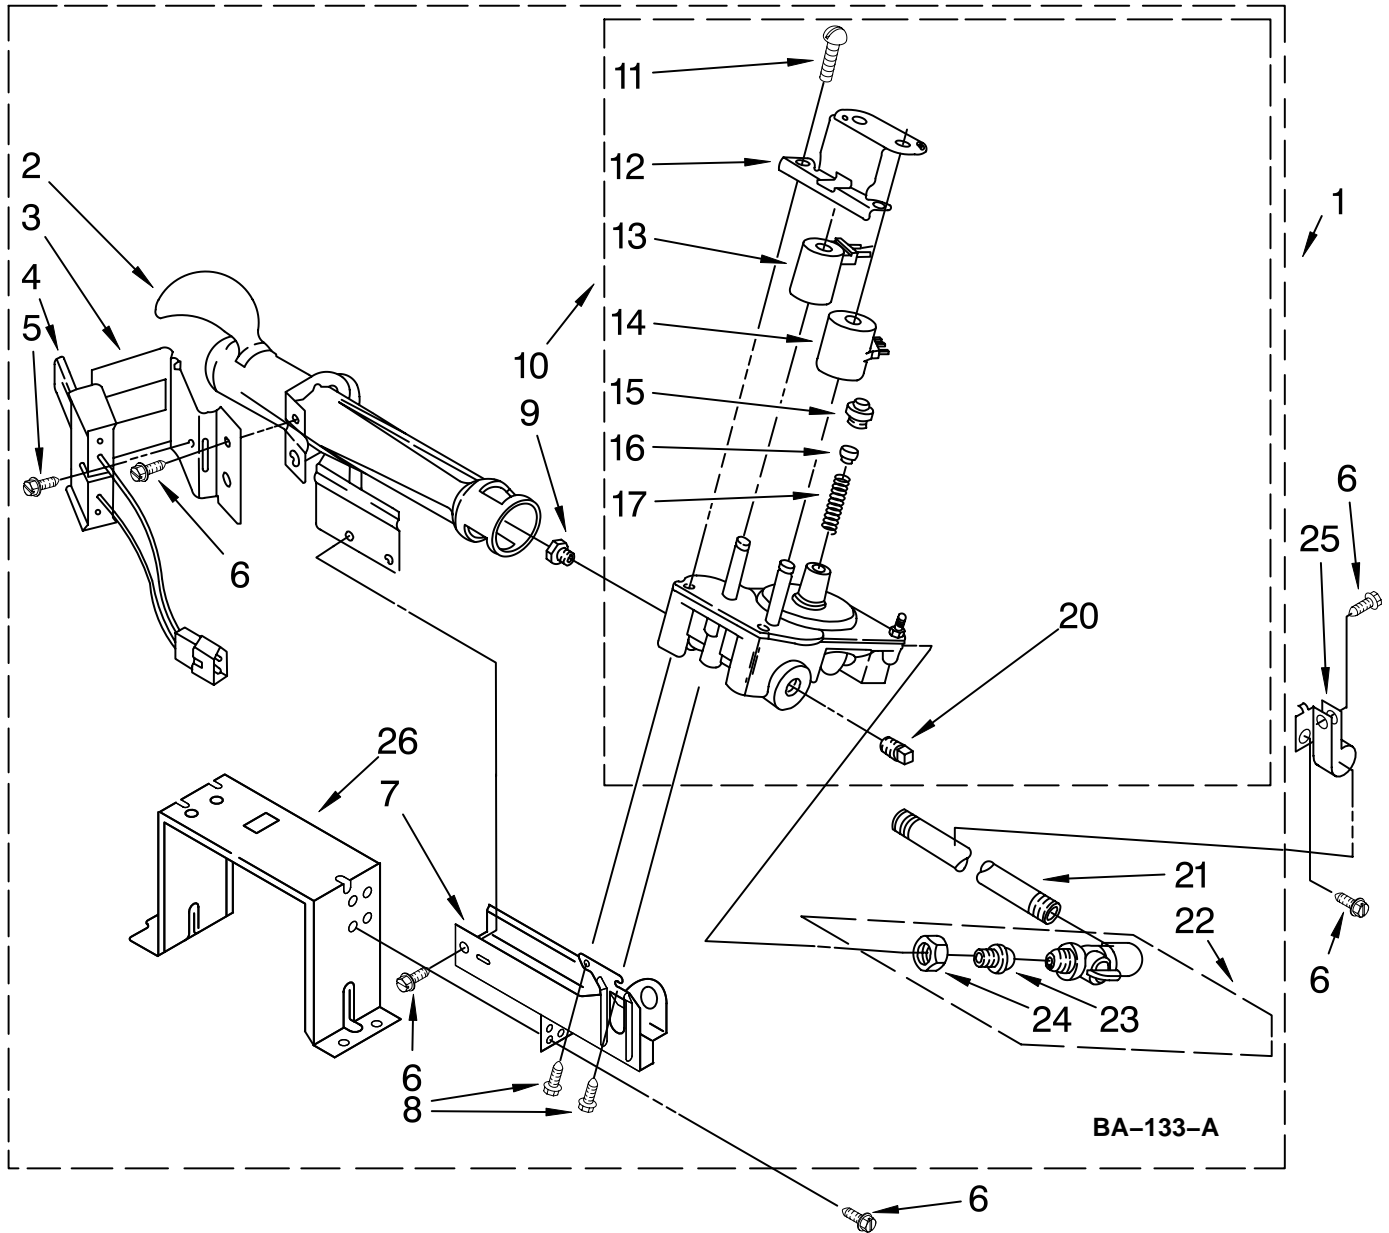

3401797 BURNER ASSEMBLY

For Model: CGM2751KQ1
(Designer White)

USE WITH TYPE 1 – NATURAL, TYPE 2 – MIXED,
AND TYPE 4 – LIQUEFIED PROPANE AND BUTANE GASES

FOR ORDERING INFORMATION REFER TO PARTS PRICE LIST

3401797 BURNER ASSEMBLY

For Model: CGM2751KQ1
(Designer White)

USE WITH TYPE 1 – NATURAL, TYPE 2 – MIXED,
AND TYPE 4 – LIQUEFIED PROPANE AND BUTANE GASES

Illus. No.	Part No.	DESCRIPTION
1	3401797	Burner Assembly 60 Hz. (Type 1, 2 & 3) (White Rodgers)
2	688617	Tube, Burner
3	694298	Bracket, Ignitor
4	686590	Ignitor
5	3393909	Screw & Washer (8-32 x 5/8)
6	343641	Screw, 10-16 x 1/2
7	3389871	Base, Burner
8	3387057	Screw, 10-16 x 1/2 (3)
9		Orifice, Burner
	3397656	Type 1
	15775	Type 2
10	3401775	Valve, Gas 60 Hz. (Complete)
11	694421	Screw, 8-32 x 1/2 (2)
12	694538	Bracket, Coil
13	694540	Coil, 60 Hz. (2 Terminal) (Main)
14	694539	Coil, 60 Hz. (Split) (3 Terminal) (Pilot Position)
15	694424	Leak, Limiter
16	694423	Screw, Regulator Adjustment
17	694422	Spring, Regulator
20	239822	Plug, Pipe
21	3387224	Pipe, Gas Supply
22	697441	Valve & Union Shut-Off
23	3393767	Pipe, Tail
24	233076	Nut, Compression
25	3387561	Clamp, Pipe
26	3389889	Bracket, Support

Following Parts Not Illustrated

694572 Conversion Kit
(Type 1 and 2)
to Type (4) L.P.G.

BA-133-A

FOR ORDERING INFORMATION REFER TO PARTS PRICE LIST