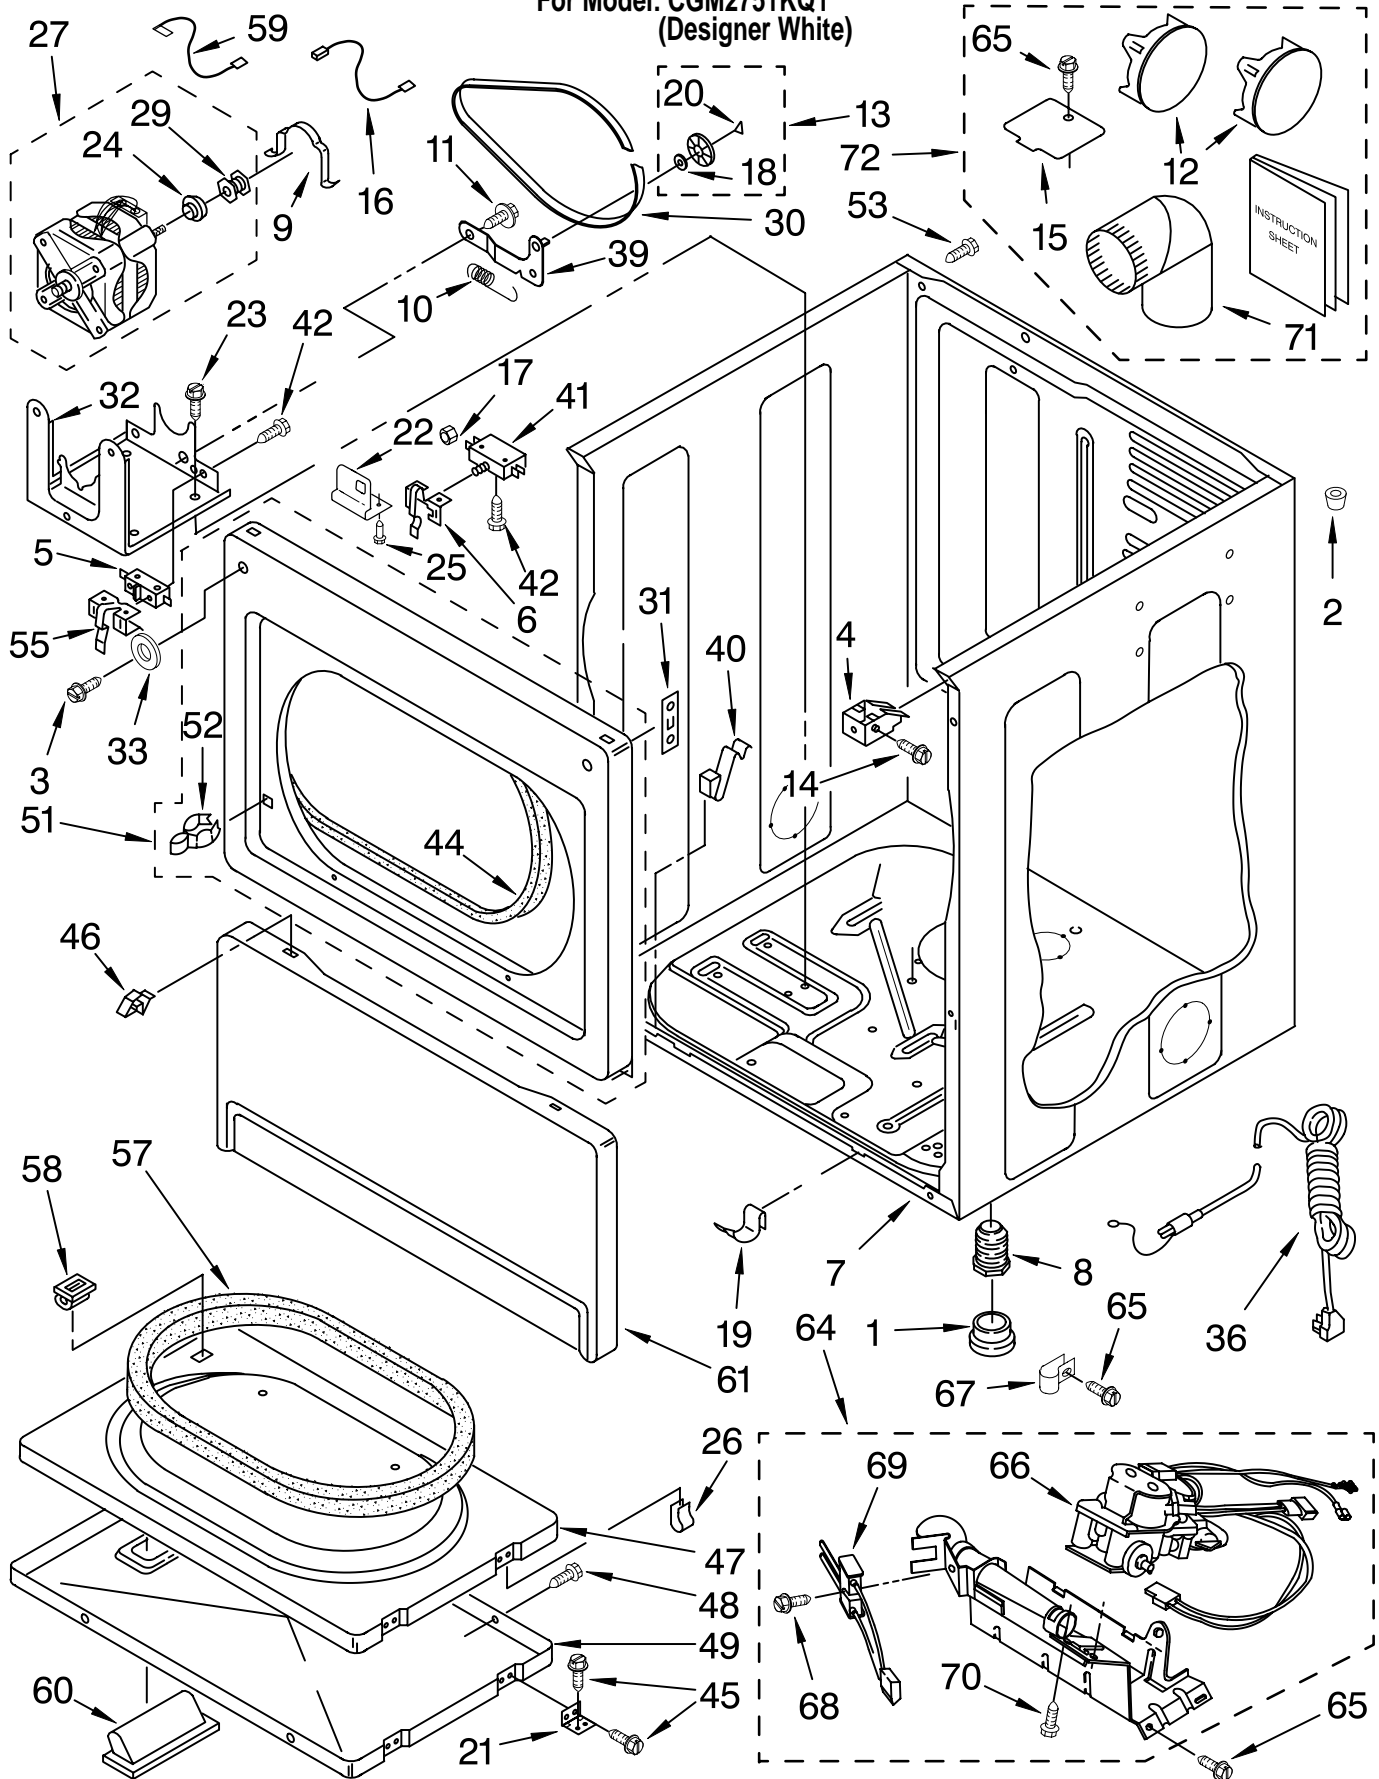

CABINET PARTS

For Model: CGM2751KQ1
(Designer White)

FOR ORDERING INFORMATION REFER TO PARTS PRICE LIST

CABINET PARTS

For Model: CGM2751KQ1
(Designer White)

Illus. No.	Part No.	DESCRIPTION	Illus. No.	Part No.	DESCRIPTION	Illus. No.	Part No.	DESCRIPTION
1	3391943	Boot, Foot	21	3389247	Hinge And Pin (2)	57	3390735	Seal, Door
2	356674	Cone, Wedge	22	3353948	Bracket, Lock	58	3392538	Catch, Door Assembly
3	3393258	Screw, 10-16 x 1/2	23	3390663	Screw, 10-16 x 1/2	59	3398948	Wire, Jumper
4	3391846	Clip, Front Panel (2)	24	3393657	Restrainer, Belt	60	3389522	Handle, Door
5	3394881	Switch, Broken Belt	25	63554	Rivet (2)	61	697215	Panel, Toe
6	691581	Lever, Door Switch	26	3389249	Nut, "U" (4)	64	3401797	Burner Assembly 60 Hz.
7	8310656	Cabinet	27	661656	Motor Assembly (60 Hz.)			(Refer To Pages 8 & 9 For Further Breakdown)
8	3392100	Foot, Dryer (Plastic)	29	3389627	Pulley 60 Hz	65	3390647	Screw, 8-18 x 1/2
	279810	Foot - Optional (Extended Length Package Of 2) (Not Included)	30	3387610	Belt, Drive	66	3401775	Valve, Gas (Complete) 60 Hz
9	660658	Clamp, Motor (2)	31	3390902	Clip, Door Hinge (2)	67	3387561	Clamp, Pipe
10	3387374	Spring, Idler	32	3387118	Bracket, Motor	68	3393909	Screw, 8-32 x 5/8
11	3389420	Retainer, Idler	33	3392186	Washer	69	686590	Ignitor
12	697750	Plug, Multivent	36	3401401	Cord, Power	70	3387057	Screw, 8-18 x 3/8
13	3388672	Pulley Assembly	39	3388674	Bracket, Idler	71	279731	4" - 90° Elbow
14	3391915	Screw, 10-16 x 1	40	3388600	Clip, Lint Duct			Optional Parts Not Included
15	3394331	Plate, Cover	41	347207	Switch, Door			Dryer Exhaust Kit (For Side & Bottom Venting)
16	3394081	Wire, Belt Switch	42	98129	Screw, 6/20 x 1 1/16			
17	90406	Nut, Cage	44	3387242	Seal, Front Panel			
18	233520	Washer, Thurst	45	342055	Screw, 8-18 x 1/2			
19	297092	Clip (2)	46	3388229	Retainer			
20	690997	Tri-Ring	47	3392563	Door, Rear			
			48	694091	Screw, 8-18 x 3/8			
			49	3387872	Door, Front			
			51	3393081	Lower Front Panel			
			52	696144	Strike, Door			
			53	697776	Screw, Ground 10-16 x 1/2			
			55	3391408	Lever, Snap Switch	72	279818	White

FOR ORDERING INFORMATION REFER TO PARTS PRICE LIST