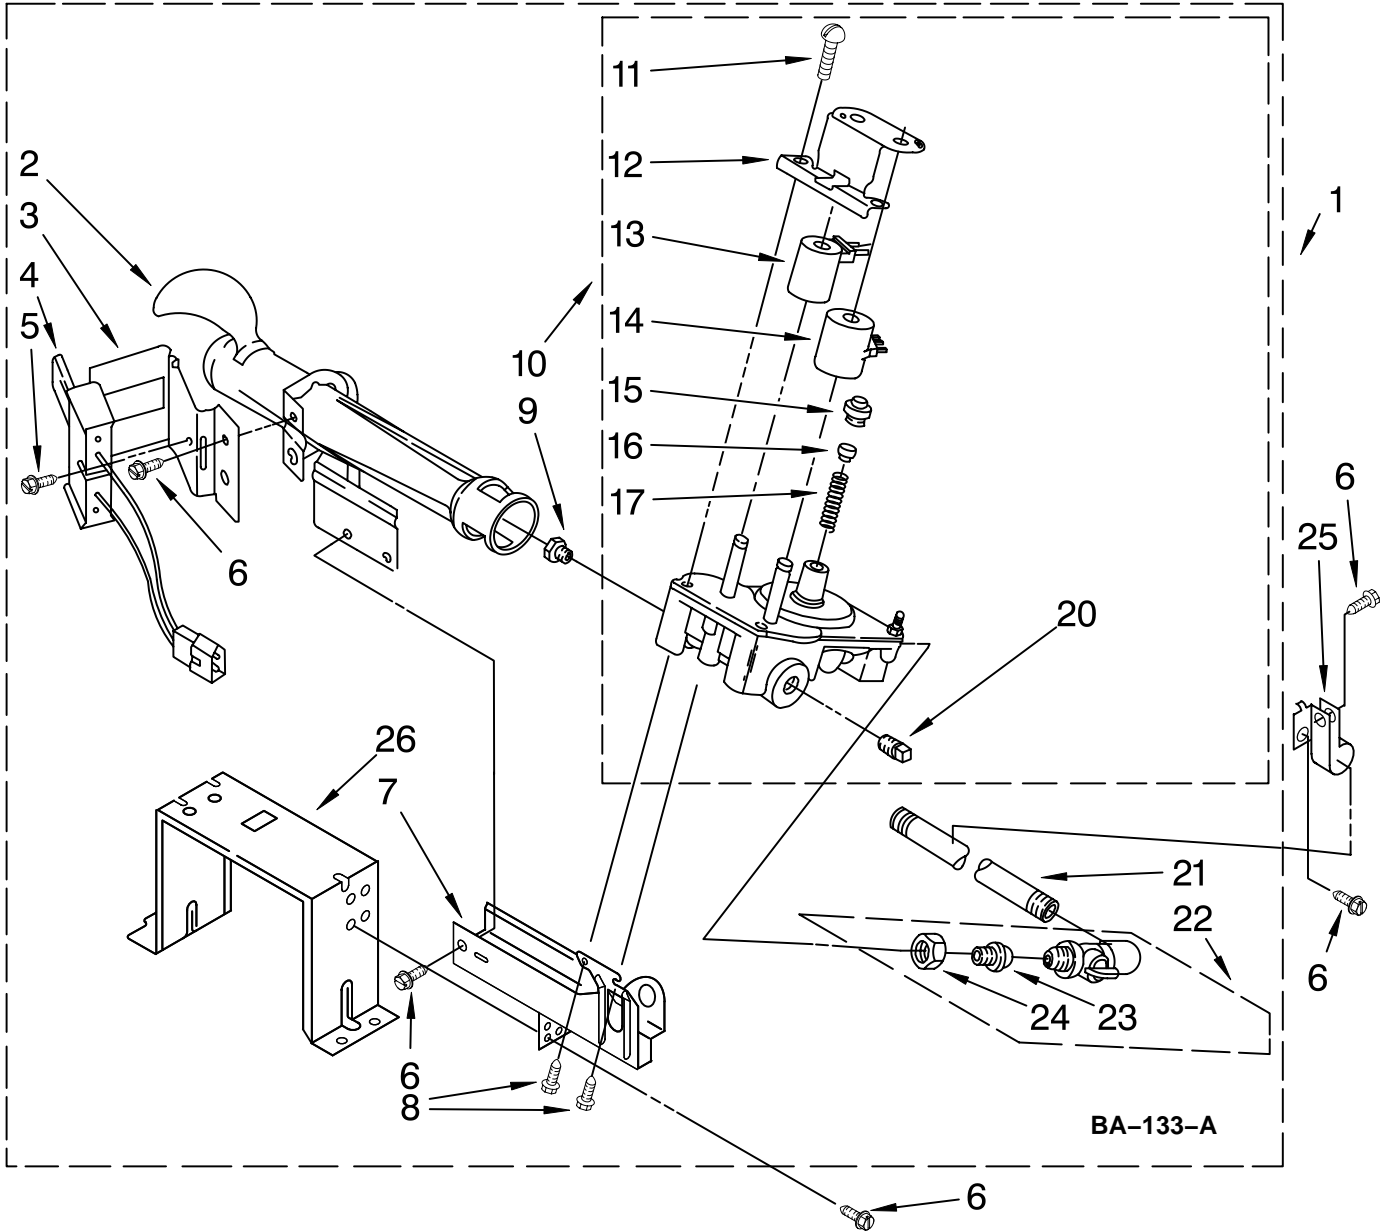

3401797 BURNER ASSEMBLY

For Model: CGM2751TQ0
(White)

USE WITH TYPE 1 – NATURAL, TYPE 2 – MIXED,
AND TYPE 4 – LIQUEFIED PROPANE AND BUTANE GASES

FOR ORDERING INFORMATION REFER TO PARTS PRICE LIST

3401797 BURNER ASSEMBLY

For Model: CGM2751TQ0
(White)

USE WITH TYPE 1 – NATURAL, TYPE 2 – MIXED,
AND TYPE 4 – LIQUEFIED PROPANE AND BUTANE GASES

Illus. No.	Part No.	DESCRIPTION
1	3401797	Burner Assembly 60 Hz. (Type 1, 2 & 3) (White Rodgers)
2	688617	Tube, Burner
3	694298	Bracket, Ignitor
4	686590	Ignitor
5	3393909	Screw & Washer (8-32 x 5/8)
6	343641	Screw, 10-16 x 1/2
7	3389871	Base, Burner
8	3387057	Screw, 10-16 x 1/2 (3)
9		Orifice, Burner
	3397656	Type 1
	15775	Type 2
10	3401775	Valve, Gas 60 Hz. (Complete)
11	694421	Screw, 8-32 x 1/2 (2)
12	694538	Bracket, Coil
13	694540	Coil, 60 Hz. (2 Terminal) (Main)
14	694539	Coil, 60 Hz. (Split) (3 Terminal) (Pilot Position)
15	694424	Leak, Limiter
16	694423	Screw, Regulator Adjustment
17	694422	Spring, Regulator
20	239822	Plug, Pipe
21	3387224	Pipe, Gas Supply
22	697441	Valve & Union Shut-Off
23	3393767	Pipe, Tail
24	233076	Nut, Compression
25	3387561	Clamp, Pipe
26	3389889	Bracket, Support

Following Parts Not Illustrated

694572 Conversion Kit
(Type 1 and 2)
to Type (4) L.P.G.

BA-133-A

FOR ORDERING INFORMATION REFER TO PARTS PRICE LIST