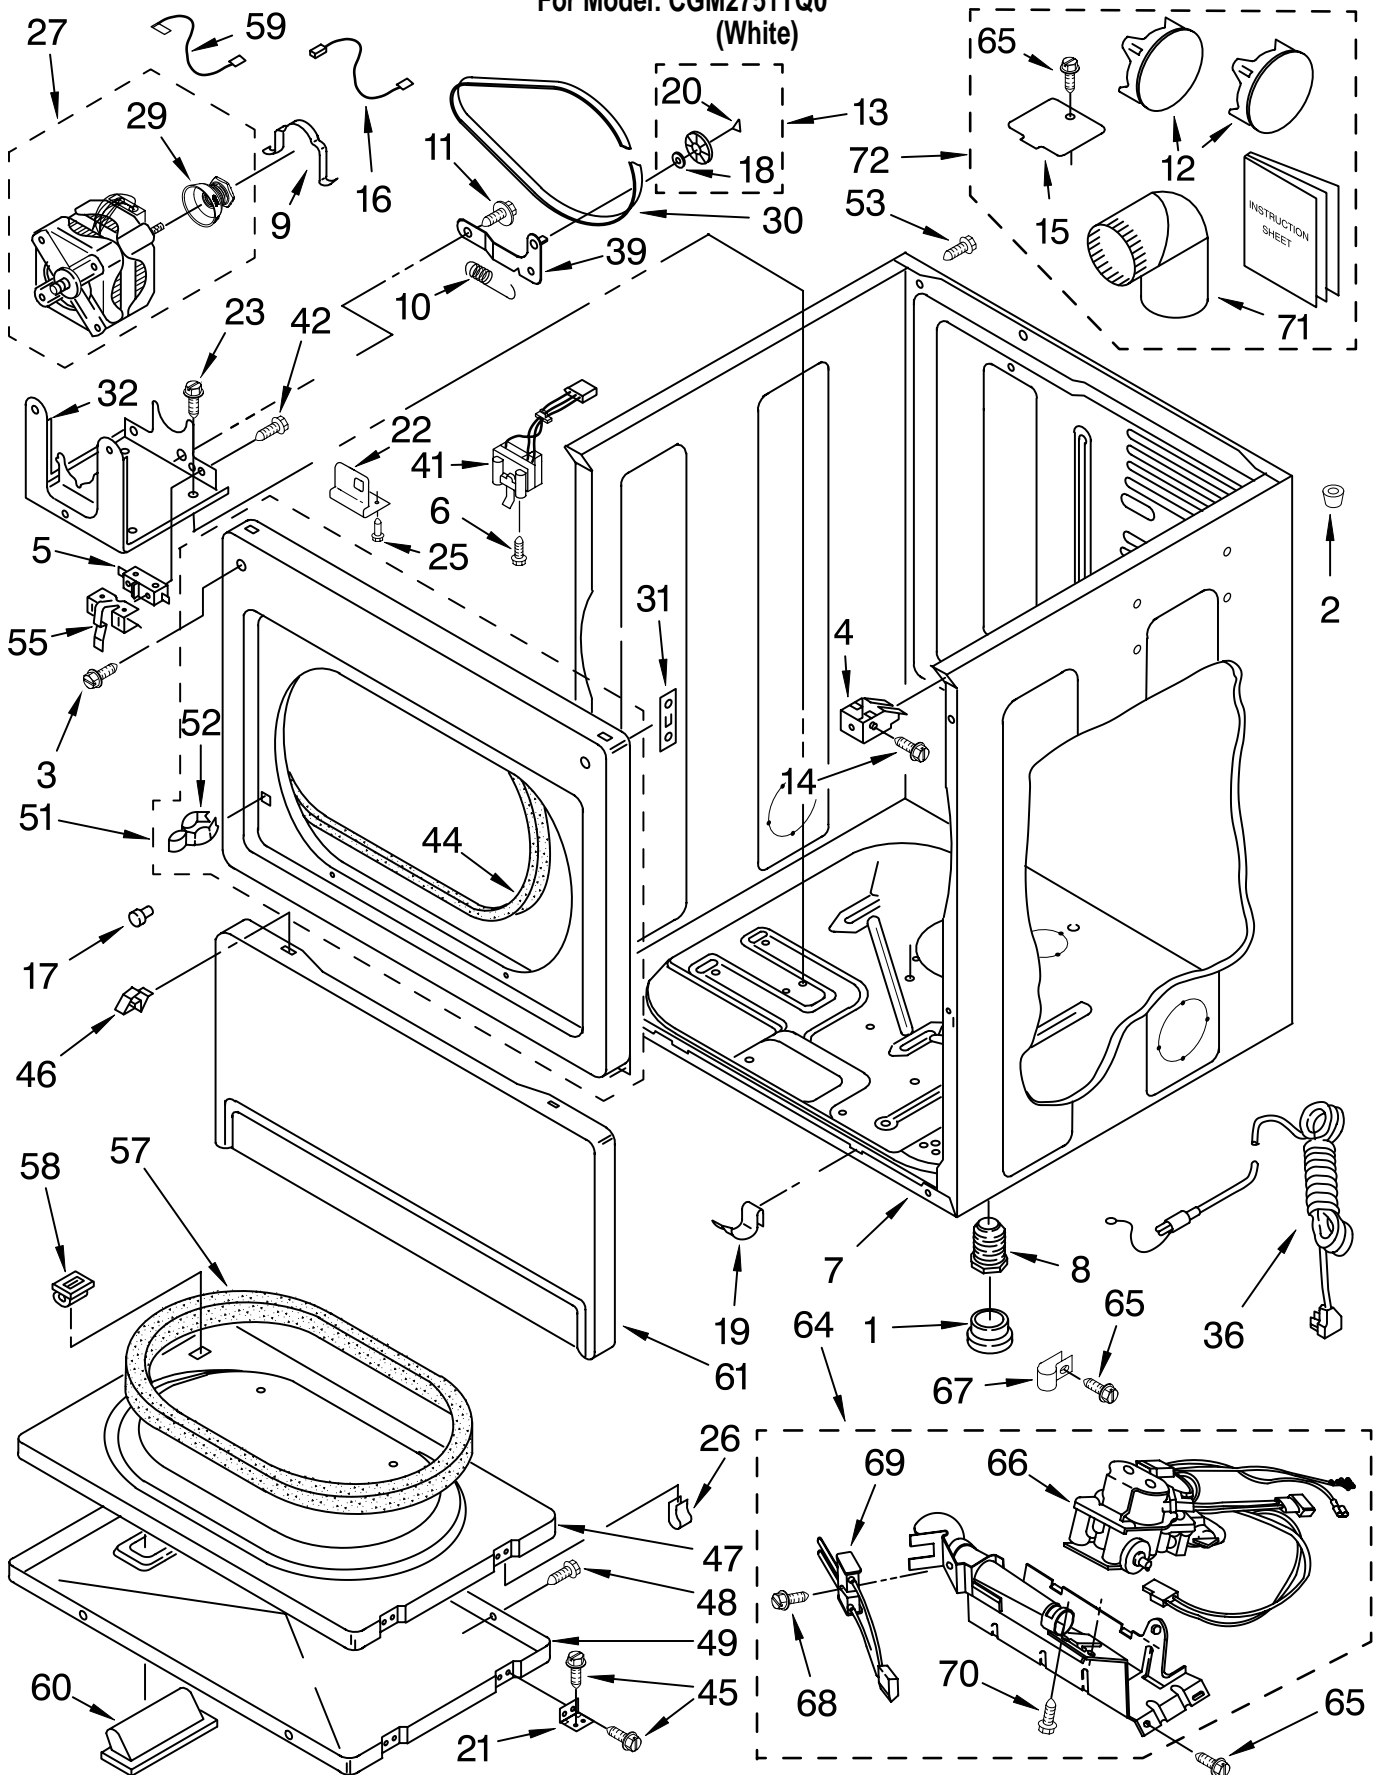

CABINET PARTS

For Model: CGM2751TQ0
(White)

FOR ORDERING INFORMATION REFER TO PARTS PRICE LIST

CABINET PARTS

For Model: CGM2751TQO
(White)

Illus. No.	Part No.	DESCRIPTION	Illus. No.	Part No.	DESCRIPTION	Illus. No.	Part No.	DESCRIPTION
1	3391943	Boot, Foot	23	3390663	Screw, 10-16 x 1/2	59	3398948	Wire, Jumper
2	356674	Cone, Wedge	25	63554	Rivet (2)	60	3389522	Handle, Door
3	W10045050	Screw, 10-16 x 1/2	26	3389249	Nut, "U" (4)	61	697215	Panel, Toe
4	3391846	Clip, Front Panel (2)	27	8538264	Motor Assembly (60 Hz.)			(Includes Illus. 17)
5	3394881	Switch, Broken Belt	29	8066184	Pulley 60 Hz	64	3401797	Burner Assembly 60 Hz.
6	697773	Screw, 6-20 x 7/8	30	3387610	Belt, Drive			(Refer To Pages 8 & 9 For Further Breakdown)
7	8310656	Cabinet	31	3390902	Clip, Door Hinge (2)	65	3390647	Screw, 8-18 x 1/2
8	3392100	Foot, Dryer (Plastic)	32	3387118	Bracket, Motor	66	3401775	Valve, Gas (Complete) 60 Hz
	279810	Foot - Optional (Extended Length Package Of 2) (Not Included)	36	3401401	Cord, Power	67	3387561	Clamp, Pipe
9	660658	Clamp, Motor (2)	39	3388674	Bracket, Idler	68	3393909	Screw, 8-32 x 5/8
10	3387374	Spring, Idler	41	3406109	Door Switch Assembly	69	686590	Ignitor
11	3389420	Retainer, Idler	42	98129	Screw, 6/20 x 1 1/16	70	3387057	Screw, 8-18 x 3/8
12	697750	Plug, Multivent	44	3387242	Seal, Front Panel	71	279731	4" - 90° Elbow
13	3388672	Pulley Assembly	45	342055	Screw, 8-18 x 1/2			
14	3391915	Screw, 10-16 x 1	46	3388229	Retainer			
15	3394331	Plate, Cover	47	3392563	Door, Rear			
16	3394081	Wire, Belt Switch	48	694091	Screw, 8-18 x 3/8			
17	693152	Bumper	49	3387872	Door, Front			
18	233520	Washer, Thurst	51	3393081	Lower Front Panel			
19	297092	Clip (2)	52	696144	Strike, Door			
20	690997	Tri-Ring	53	8533974	Screw-Ground			
21	3389247	Hinge And Pin (2)	55	8066120	Lever, Snap Switch			
22	3353948	Bracket, Lock	57	3390735	Seal, Door			
			58	3392538	Catch, Door Assembly			
								Optional Parts Not Included
								Dryer Exhaust Kit (For Side & Bottom Venting)
						72	279818	White

FOR ORDERING INFORMATION REFER TO PARTS PRICE LIST