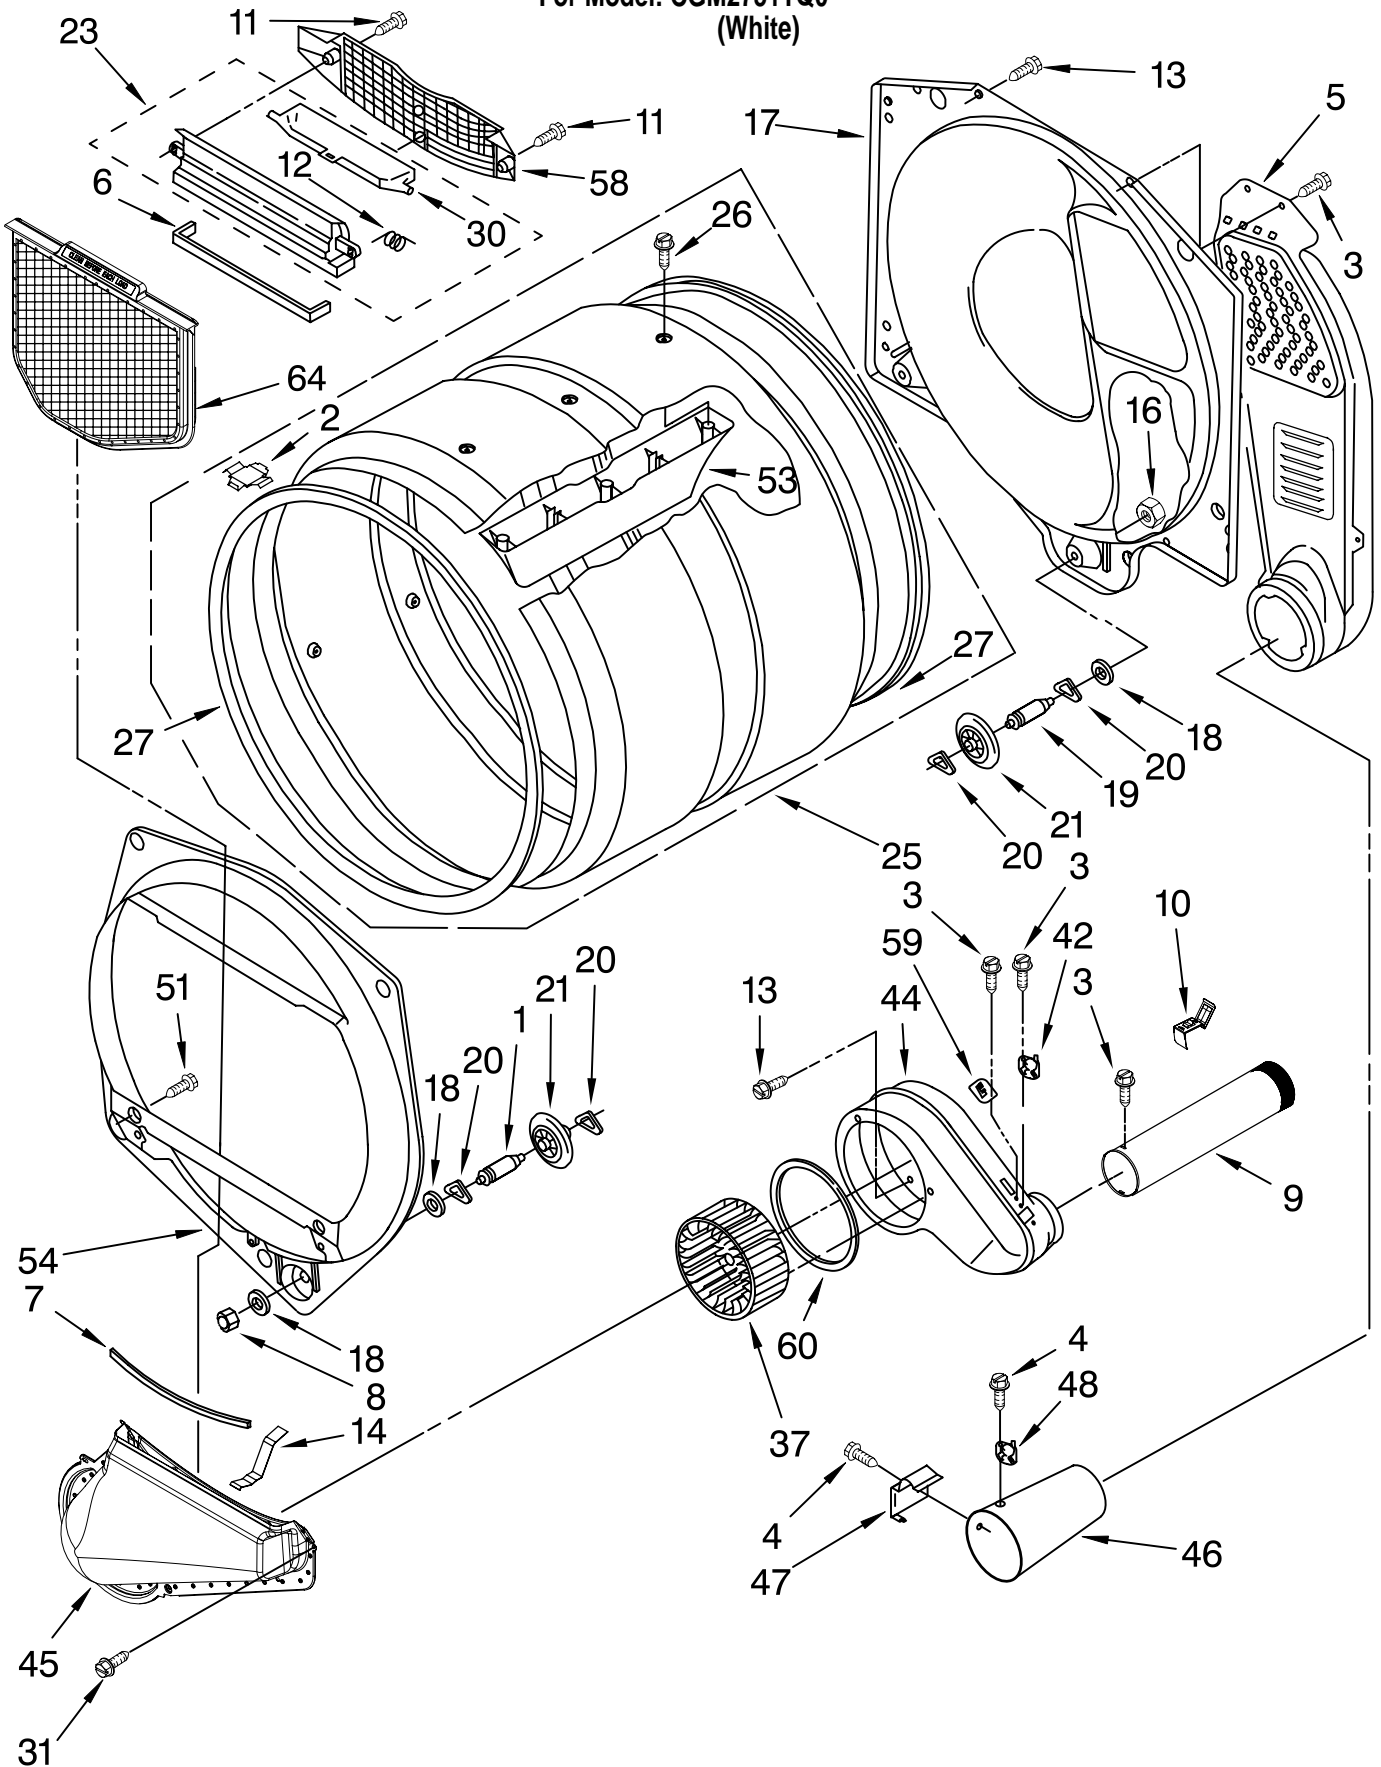

BULKHEAD PARTS

For Model: CGM2751TQ0
(White)

FOR ORDERING INFORMATION REFER TO PARTS PRICE LIST

W10119631

BULKHEAD PARTS

For Model: CGM2751TQ0
(White)

Illus. No.	Part No.	DESCRIPTION	Illus. No.	Part No.	DESCRIPTION	Illus. No.	Part No.	DESCRIPTION
1	8575324	Shaft, R.H. Thread	12	3394986	Spring, Lint Door	37	697772	Wheel, Blower
2	8066086	Drum Hole Plug	13	3390647	Screw, 8-18 x 1/2	42	3387138	Thermostat
3	8533971	Screw, 8-18 x 5/16	14	8066208	Clip-Spring	44	8544362	Housing, Blower
4	90767	Screw, 8-18 x 3/8	16	W10001120	Nut, 3/8-16 (L.H.)	45	8066168	Lint Duct Assembly
5	3394346	Air Duct Assembly	17	3387809	Bulkhead, Rear	46	8066047	Funnel, Burner
6	697813	Seal, Outlet Housing	18	3387459	Washer, Support	47	338906	Sensor, Radiant
7	697814	Seal, Drum Front	19	8575325	Shaft, L.H. Thread	48	3391912	Thermostat 255° (124°C)
8	3934666	Nut, 3/8 x 16 (R.H.)	20	690997	Ring, Tri	51	3357011	Screw, 10-16 x 1/2
9	8066224	Exhaust Pipe	21	8536973	Roller, Support	53	697693	Baffle, Drum (3)
10	8572105	Clip	23	3394985	Housing, Outlet	54	697557	Bulkhead, Front
11	3387230	Screw, 10-16 x 13/16	25	8318215	Drum Complete	58	8299979	Grill, Outlet
			26	W10109200	Screw, 11-16 x 3/4	59	3392519	Thermal Fuse
			27	697694	Seal, Drum	60	697770	Seal, Cover Plate
			30	3394984	Door, Lint Screen	64	8066170	Screen, Lint
			31	487909	Screw, 8-15 x 1/2			

FOR ORDERING INFORMATION REFER TO PARTS PRICE LIST