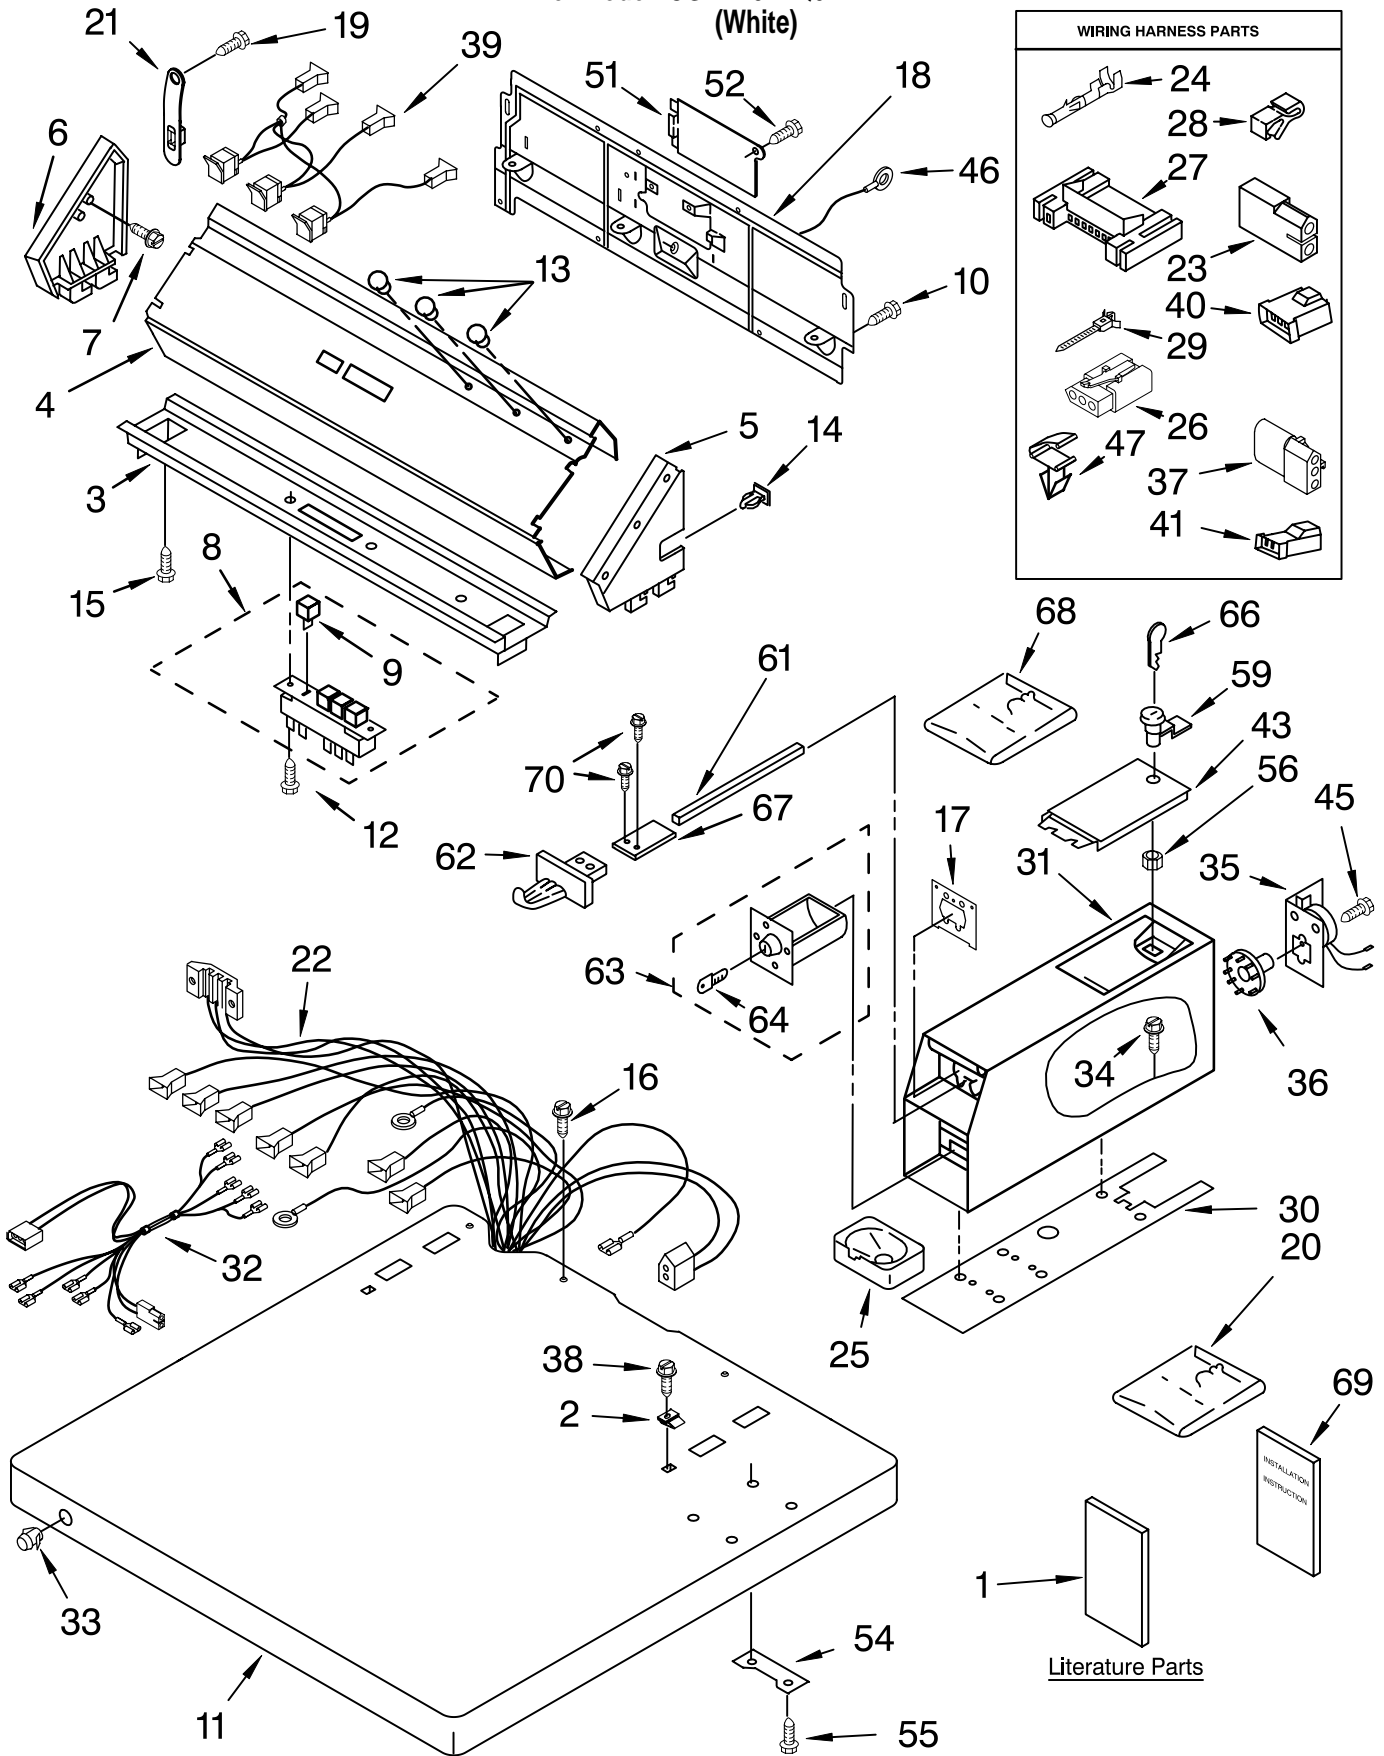

FOR ORDERING INFORMATION REFER TO PARTS PRICE LIST

TOP AND CONSOLE PARTS

For Model: CGM2751TQ0
(White)

Illus. No.	Part No.	DESCRIPTION	Illus. No.	Part No.	DESCRIPTION	Illus. No.	Part No.	DESCRIPTION
1	8577208	Literature Parts Instructions, Installation	28	357572	Clip, Ground	59	8316526	Security Lock/Key & Cam Assembly
	8533569	Wiring Diagram	29	3391018	Tie, Cable	61	8318517	Bolt, Slide Mechanism
	W10119631	Repair Parts List	30	3954812	Cushion, Case	62	8316520	Slide Mechanism (Vertical 8-Coin) (Dollar Vend) Inserts (Not Shown)
2	357213	Nut, Push-In	31	3406994	Case, Meter		8316264	Blank
3	3361029	Bracket, Control	32	3401126	Harness, Timer		8316265	25¢
4	8316634	Panel, Control	33	387371	Lock, Plug *Also Available	63	8316525	Money Box W/Lock Key (Money Box) (When Ordering, Specify Vendor and Key Number)
5	8316516	Cap, End (R.H.)		358290	Top Lock	64		Key (Service Door) (When Ordering, Specify Vendor and Key Number)
6	3949734	Cap, End (L.H.)	34	3349065	Bolt, 5/16-24 x 1	67	8316523	Extension
7	97787	Screw, 11-16 x 3/4	35	W10045440	Timer (Includes 4-Pin Cam)	68	8316524	Kit, Decal
8	8316437	Switch, Pushbutton				69	8316532	Installation Instructions Coin Kit
9	8316433	Pushbutton	36		Timing Cam	70	3400086	Screw, 10-32 x 3/8
10	693995	Screw, 8-18 x 3/8		3387974	3-Pin (60 Min)			Coin Mechanism Parts May be Ordered From Whirlpool Or The Vendor (s) Listed Below.
11	3954665	Top		339855	4-Pin (45 Min)			◆ ESD 270 New Jersey Dr. Fort Washington, PA 19034 1-800-523-1510 info@esdcoin.com
12	303921	Screw, 8-32 x 3/8		343777	6-Pin (30 Min) *Also Available			
13	3348109	Lens, Amber (3)		339854	9-Pin (20 Min)			
14	689559	Nut, Push-In		339853	12-Pin (15 Min)			
15	8533971	Screw, 8-18 x 5/16	37	3936144	Connector 3-Circuit			
16	343641	Screw, 10-16 x 1/2	38	8281182	Screw, 8-18 x 1-1/4			
17	3954761	Plate, Chute Adapter (Includes Illus. 25)	39	8316640	Lights, Indicator Assembly			
18	3978608	Panel, Rear (Upper)	40	3403498	Connector, 3 Position			
19	3390647	Screw, 8-18 x 1/2	41	3403499	Connector, 2 Position			
20	3954807	Kit, Vertical 8-Coin (Includes Illus. 59-62-63 66-67-68 & 69)	43	3351136	Door, Service			
21	8318255	Strap, Console	45	339805	Screw, 10-32 x 3/16			
22	8529870	Harness, Main	46	3398893	Ground Wire			
23	717252	Receptacle (2-Way)	47	3394427	Clip, Harness			
24	94614	Terminal	51	8317340	Cover, Terminal Block			
25	385421	Funnel, Coin	52	3390814	Screw, 8-18 x 3/8			
26	717315	Receptacle (4-Way)	54	3347825	Plate-Mounting (2)			
27	3395683	Housing, Connector	55	98445	Screw, 10-16 x 3/4			
			56	90406	Nut, Cage			
					Following Parts Supplied On Whirlpool Coin Equipped Models Only			