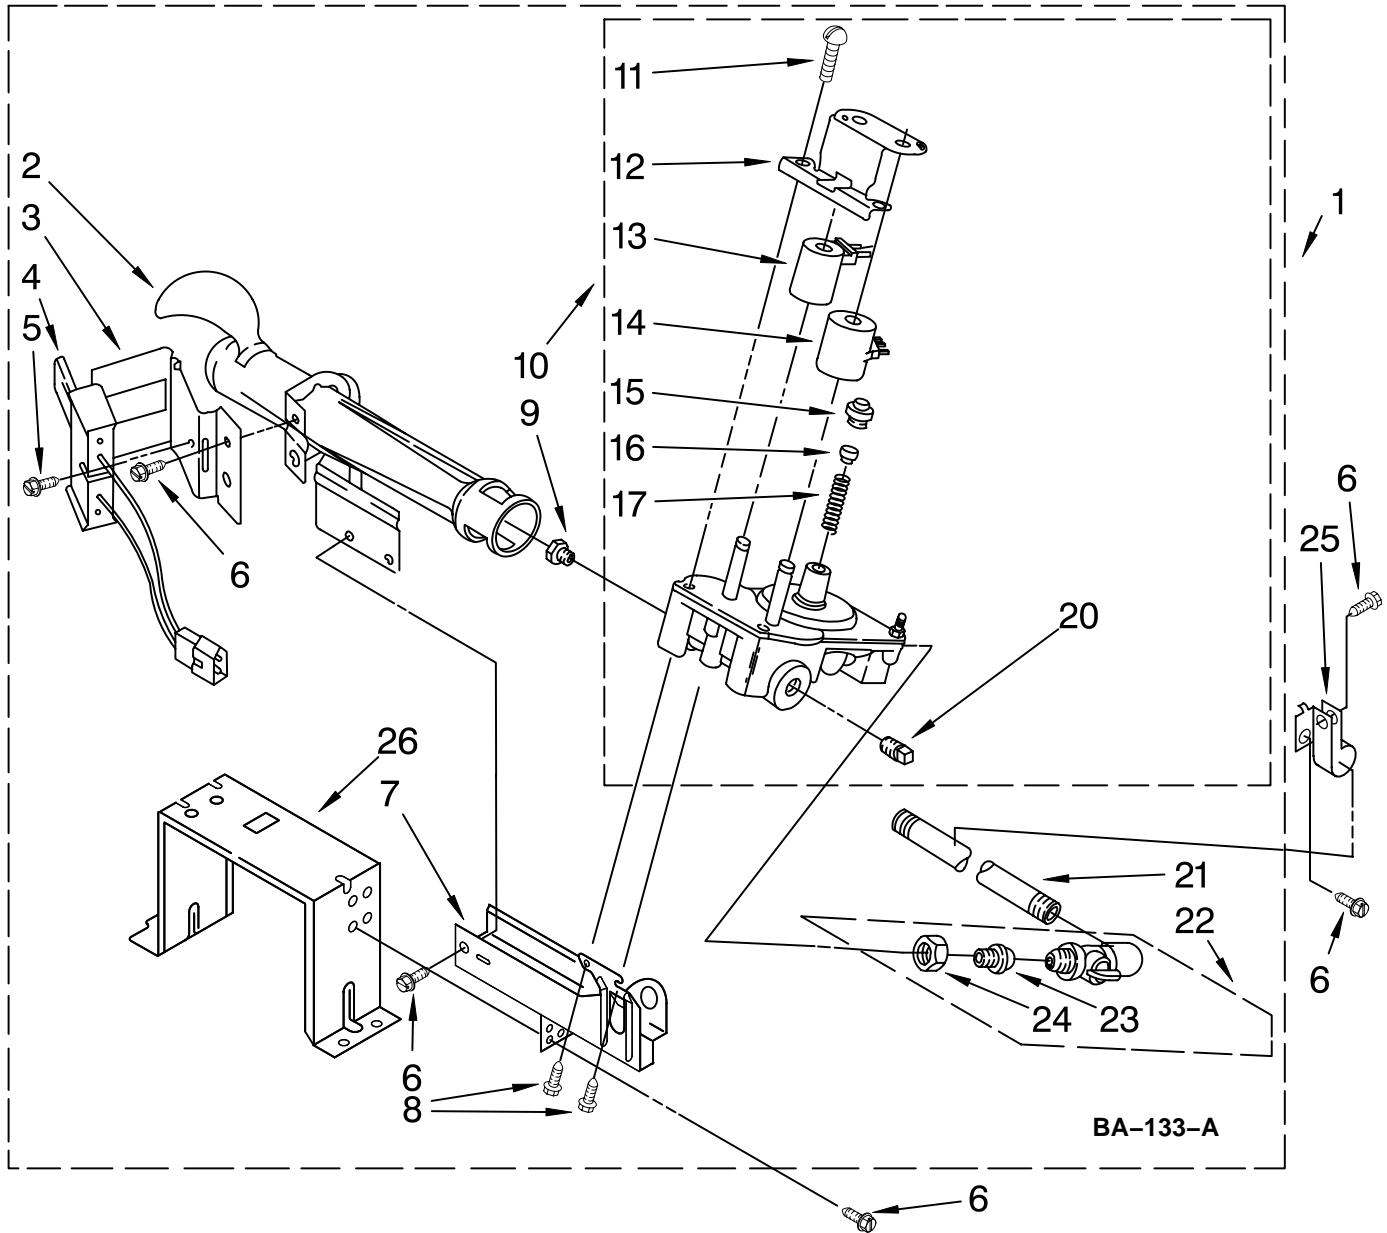

3401797 BURNER ASSEMBLY

For Model: CGM2761KQ1
(Designer White)

USE WITH TYPE 1 – NATURAL, TYPE 2 – MIXED,
AND TYPE 4 – LIQUEFIED PROPANE AND BUTANE GASES

FOR ORDERING INFORMATION REFER TO PARTS PRICE LIST

3401797 BURNER ASSEMBLY

For Model: CGM2761KQ1
(Designer White)

USE WITH TYPE 1 – NATURAL, TYPE 2 – MIXED,
AND TYPE 4 – LIQUEFIED PROPANE AND BUTANE GASES

Illus. No.	Part No.	DESCRIPTION
1	3401797	Burner Assembly 60 Hz. (Type 1, 2 & 3) (White Rodgers)
2	688617	Tube, Burner
3	694298	Bracket, Ignitor
4	686590	Ignitor
5	3393909	Screw & Washer (8-32 x 5/8)
6	343641	Screw, 10-16 x 1/2
7	3389871	Base, Burner
8	3387057	Screw, 10-16 x 1/2 (3)
9		Orifice, Burner
	3397656	Type 1
	15775	Type 2
10	3401775	Valve, Gas 60 Hz. (Complete)
11	694421	Screw, 8-32 x 1/2 (2)
12	694538	Bracket, Coil
13	694540	Coil, 60 Hz. (2 Terminal) (Main)
14	694539	Coil, 60 Hz. (Split) (3 Terminal) (Pilot Position)
15	694424	Leak, Limiter
16	694423	Screw, Regulator Adjustment
17	694422	Spring, Regulator
20	239822	Plug, Pipe
21	3387224	Pipe, Gas Supply
22	697441	Valve & Union Shut-Off
23	3393767	Pipe, Tail
24	233076	Nut, Compression
25	3387561	Clamp, Pipe
26	3389889	Bracket, Support

Following Parts Not Illustrated

694572 Conversion Kit
(Type 1 and 2)
to Type (4) L.P.G.

BA-133-A

FOR ORDERING INFORMATION REFER TO PARTS PRICE LIST