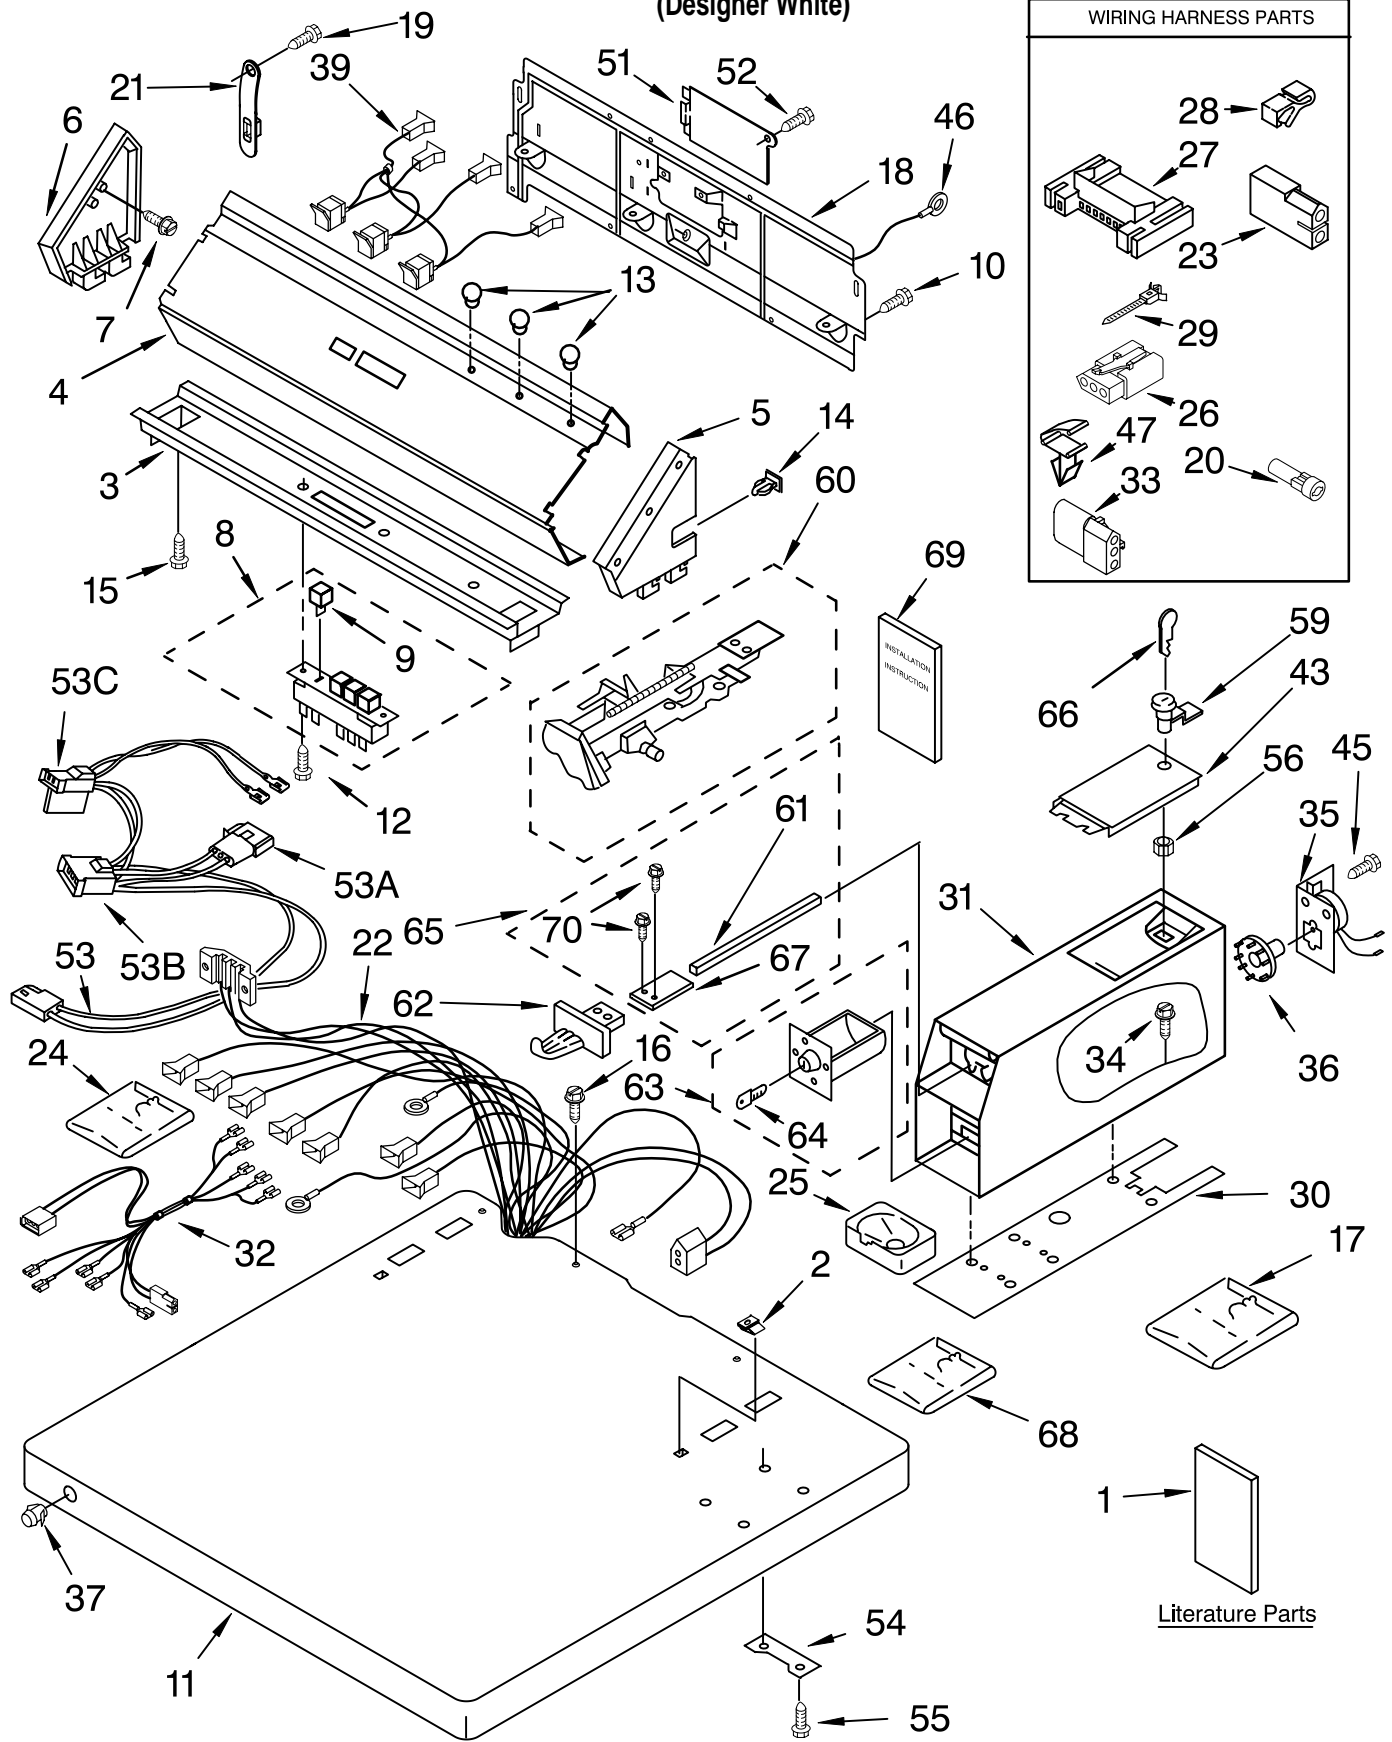

For Model: CGM2761KQ1
(Designer White)

Literature Parts

FOR ORDERING INFORMATION REFER TO PARTS PRICE LIST

TOP AND CONSOLE PARTS

For Model: CGM2761KQ1
(Designer White)

Illus. No.	Part No.	DESCRIPTION	Illus. No.	Part No.	DESCRIPTION	Illus. No.	Part No.	DESCRIPTION
1	LIT8527795	Literature Parts Instructions, Installation	29	3391018	Tie, Cable	61	*8316521	Bolt, Slide Mechanism
	LIT8316259	Label, Wiring Diagram	30	3954812	Cushion, Case	62	*8316520	Slide Mechanism (Vertical 8-Coin) Inserts (Not Shown)
	LIT8528103	Repair Parts List	31	3406994	Case, Meter		*8316264	Blank
2	357213	Nut, Push-In	32	3401126	Harness, Timer		*8316265	25¢
3	3361029	Bracket, Control	33	3936144	Connector, 3-Circuit	63	*8316525	Money Box W/Lock Key (Money Box) (When Ordering, Specify Vendor of Money Box Lock)
4	8316634	Panel, Control	34	3349065	Bolt, 5/16-24 x 1	64		Slide Extension Bag Assembly Key (Service Door)
5	8316516	Cap, End (R.H.)	35	3387975	Timer (Includes 4-Pin Cam)	65		Extension
6	3949734	Cap, End (L.H.)	36		Timing Cam	66	*8316523	Kit, Decal
7	97787	Screw, 11-16 x 3/4		3387974	3-Pin	69	*8316532	Installation Instructions Coin Kit
8	8316437	Switch, Pushbutton		339855	4-Pin			
9	8316433	Pushbutton		343777	6-Pin	70	*3400086	Screw, 10-32 x 3/8
10	693995	Screw, 8-18 x 3/8	37	387371	Lock, Plug			
11	3954665	Top	39	8316640	Lights, Indicator			
12	3393918	Screw, 8-18 x 11/32	43	3351136	Door, Service			
13	3348109	Lens, Amber (3)	45	339805	Screw, 10-32 x 3/16			
14	689559	Nut, Push-In	46	3398893	Ground Wire			
15	3390646	Screw, 8-18 x 5/16	47	3394427	Clip, Harness			
16	343641	Screw, 10-16 x 1/2	51	8317340	Cover, Terminal Block			
17	8316238	Meter Case Conversion Kit	52	3390814	Screw, 8-18 x 3/8			
18	3978608	Panel, Rear (Upper)	53	3401850	Harness, Gas			
19	3390647	Screw, 8-18 x 1/2	53A	697779	Plug, 3-Way			
20	351297	Plug, Harness	53B	3403498	Connector, 3 Position			
21	8318255	Strap, Console	53C	3403499	Connector, 2 Position			
22	8283166	Harness, Main	54	3347825	Plate-Mounting (2)			
23	717252	Receptacle (2-Way)	55	98445	Screw, 10-16 x 3/4			
24	3954807	Kit, Vertical Coin Slide	56	90406	Nut, Cage			
25	385421	Funnel, Coin			Coin Mechanism Parts, May Be Ordered from *Whirlpool Or The Vendor(s) Listed Below.			
26	717315	Receptacle (4-Way)						
27	3395683	Housing, Connector	59	*8316526	Security Lock & Cam Assembly			
28	357572	Clip, Ground	60		Slide & Extension			