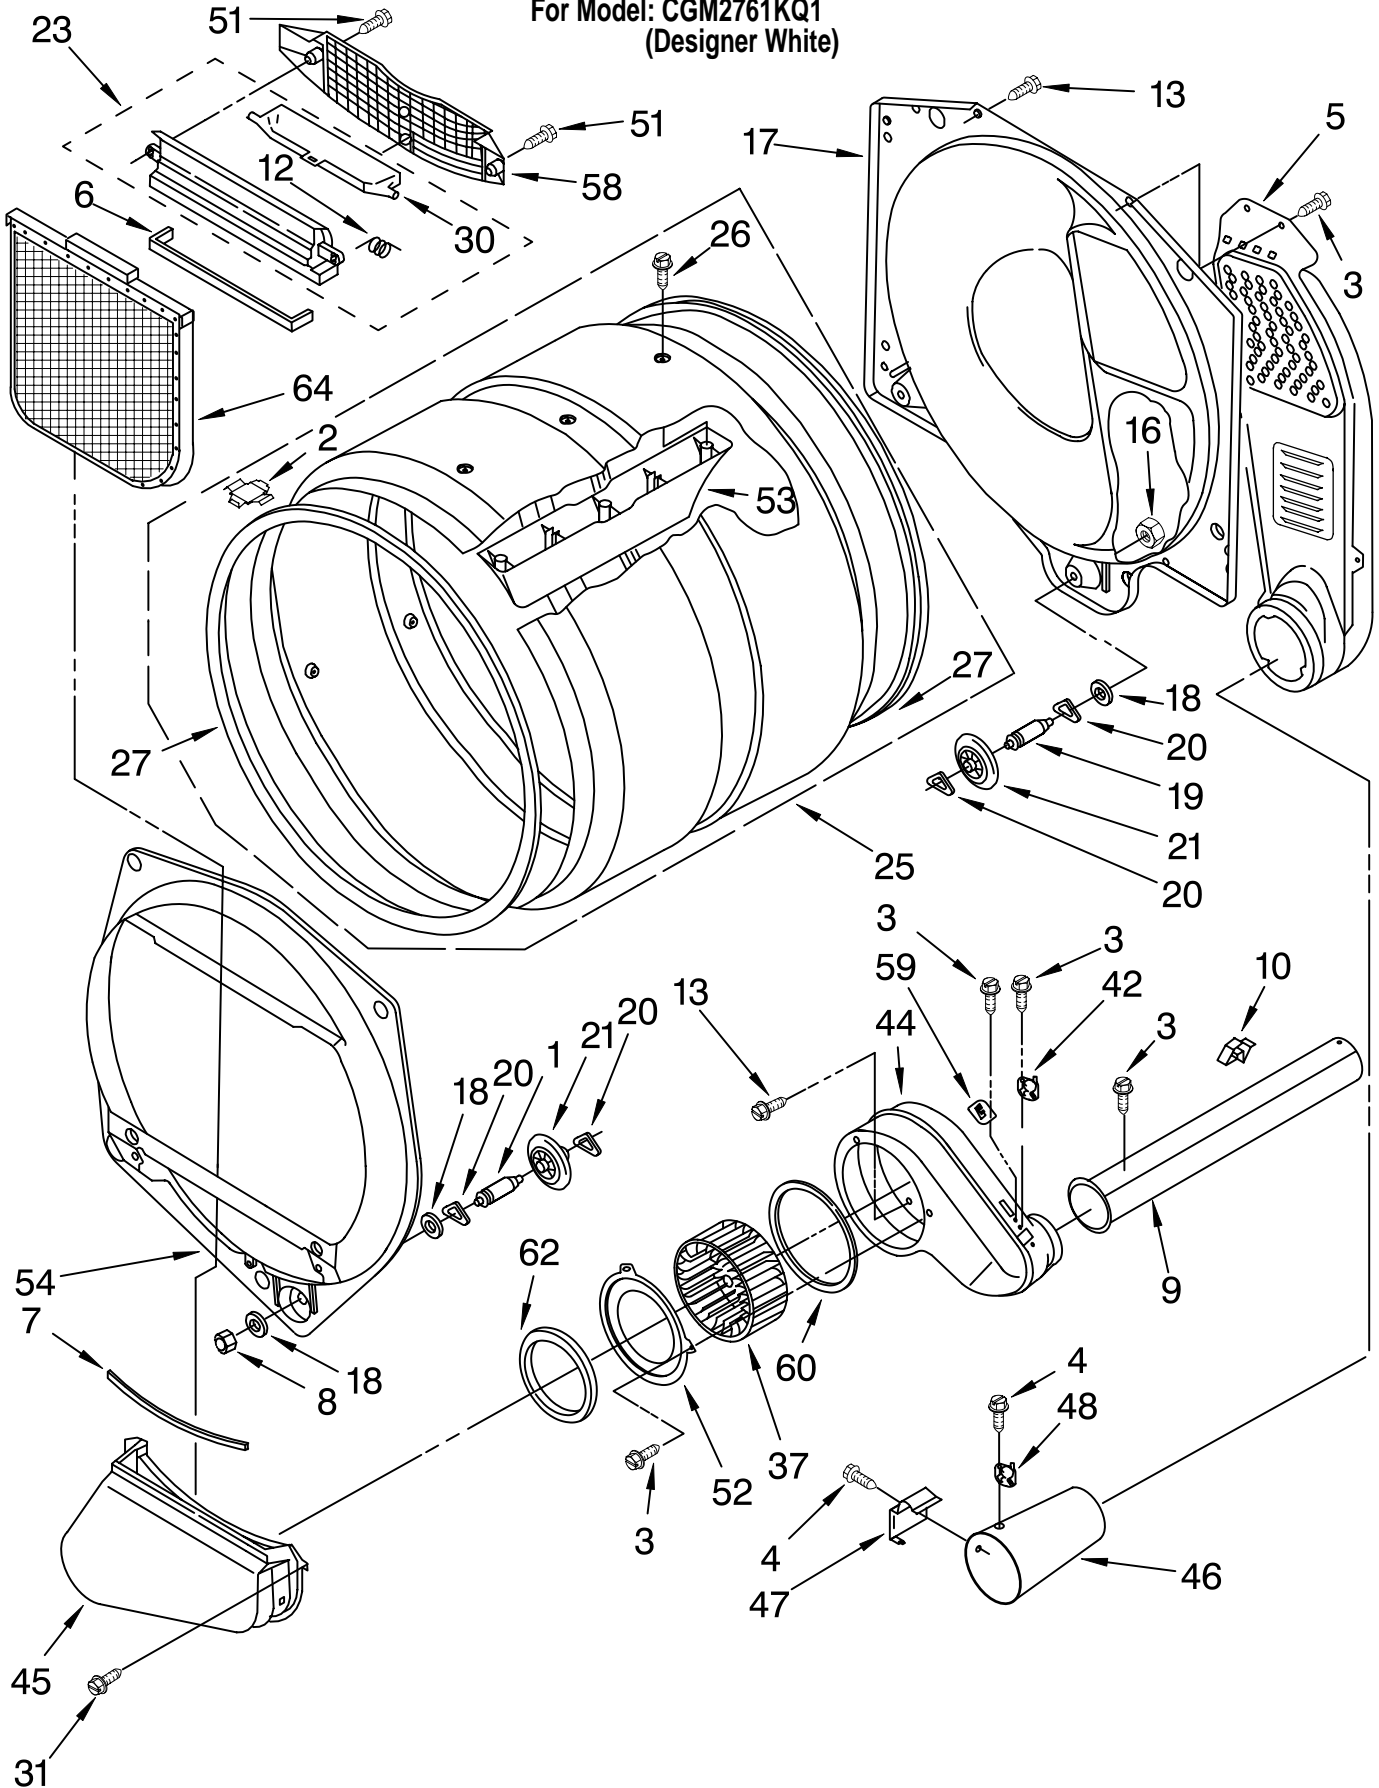

BULKHEAD PARTS

For Model: CGM2761KQ1
(Designer White)

FOR ORDERING INFORMATION REFER TO PARTS PRICE LIST

BULKHEAD PARTS

For Model: CGM2761KQ1
(Designer White)

Illus. No.	Part No.	DESCRIPTION	Illus. No.	Part No.	DESCRIPTION	Illus. No.	Part No.	DESCRIPTION
1	3399508	Shaft, R.H. Thread	16	3387709	Nut, 3/8-16 (L.H.)	46	8066047	Funnel, Burner
2	8066086	Drum Hole Plug	17	3387809	Bulkhead, Rear	47	338906	Sensor, Radiant
3	3390646	Screw, 8-18 x 5/16	18	3387459	Washer, Support	48	3391912	Thermostat 255° (124°C)
4	90767	Screw, 8-18 x 3/8	19	3399509	Shaft, L.H. Thread	51	3357011	Screw, 10-16 x 1/2
5	3394346	Air Duct Assembly	20	690997	Ring, Tri	52	697771	Cover, Blower (Includes Illus. Nos. 60 & 62)
6	697813	Seal, Outlet Housing	21	3396801	Roller, Support	53	697693	Baffle, Drum (3)
7	697814	Seal, Drum Front	23	3394985	Housing, Outlet	54	697557	Bulkhead, Front
8	3359452	Nut, 3/8 x 16 (R.H.)	25	8318215	Drum Complete	58	8299979	Grill, Outlet
9	8318486	Exhaust Pipe	26	97787	Screw, 11-16 x 3/4	59	3390719	Thermal Fuse
10	3388229	Clip	27	697694	Seal, Drum	60	697770	Seal, Cover Plate
12	3394986	Spring, Lint Door	30	3394984	Door, Lint Screen	62	697769	Seal, Lint Duct
13	3390647	Screw, 8-18 x 1/2	31	487909	Screw, 8-15 x 1/2	64	3390721	Screen, Lint
			37	697772	Wheel, Blower			
			42	3387138	Thermostat			
			44	8530038	Housing, Blower			
			45	8530036	Lint Duct Assembly			

OPTIONAL PARTS (NOT INCLUDED)

**Illus. Part
No. No. DESCRIPTION**

PAINT, TOUCH-UP (1/2oz.)

72017 White

PAINT, PRESSURIZED SPRAY (12 oz.)

350930 White
350938 Primer, Gray

PAINT, BULK (1 qt.)

799344 White (Uncut)

FOR ORDERING INFORMATION REFER TO PARTS PRICE LIST