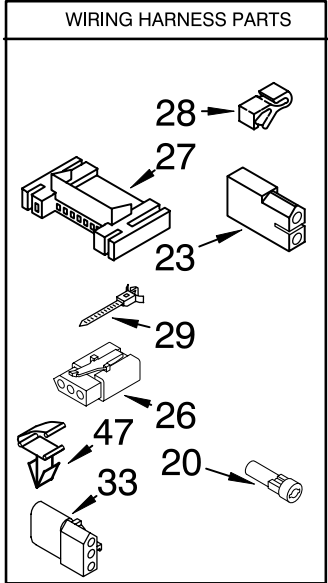

For Model: CGM2761KQ1
(Designer White)

Literature Parts

FOR ORDERING INFORMATION REFER TO PARTS PRICE LIST

TOP AND CONSOLE PARTS

For Model: CGM2761KQ1
(Designer White)

Illus. No.	Part No.	DESCRIPTION	Illus. No.	Part No.	DESCRIPTION	Illus. No.	Part No.	DESCRIPTION
1	LIT8527795	Literature Parts Instructions, Installation	29	3391018	Tie, Cable	61	*8316521	Bolt, Slide Mechanism
	LIT8316259	Label, Wiring Diagram	30	3954812	Cushion, Case	62	*8316520	Slide Mechanism (Vertical 8-Coin) Inserts (Not Shown)
	LIT8528103	Repair Parts List	31	3406994	Case, Meter		*8316264	Blank
2	357213	Nut, Push-In	32	3401126	Harness, Timer		*8316265	25¢
3	3361029	Bracket, Control	33	3936144	Connector, 3-Circuit	63	*8316525	Money Box W/Lock Key (Money Box) (When Ordering, Specify Vendor of Money Box Lock)
4	8316634	Panel, Control	34	3349065	Bolt, 5/16-24 x 1	64		Slide Extension Bag Assembly Key (Service Door)
5	8316516	Cap, End (R.H.)	35	3387975	Timer (Includes 4-Pin Cam)	65		Extension
6	3949734	Cap, End (L.H.)	36		Timing Cam	66	*8316523	Kit, Decal
7	97787	Screw, 11-16 x 3/4		3387974	3-Pin	69	*8316532	Installation Instructions Coin Kit
8	8316437	Switch, Pushbutton		339855	4-Pin			
9	8316433	Pushbutton		343777	6-Pin	70	*3400086	Screw, 10-32 x 3/8
10	693995	Screw, 8-18 x 3/8	37	387371	Lock, Plug			
11	3954665	Top	39	8316640	Lights, Indicator			
12	3393918	Screw, 8-18 x 11/32	43	3351136	Door, Service			
13	3348109	Lens, Amber (3)	45	339805	Screw, 10-32 x 3/16			
14	689559	Nut, Push-In	46	3398893	Ground Wire			
15	3390646	Screw, 8-18 x 5/16	47	3394427	Clip, Harness			
16	343641	Screw, 10-16 x 1/2	51	8317340	Cover, Terminal Block			
17	8316238	Meter Case Conversion Kit	52	3390814	Screw, 8-18 x 3/8			
18	3978608	Panel, Rear (Upper)	53	3401850	Harness, Gas			
19	3390647	Screw, 8-18 x 1/2	53A	697779	Plug, 3-Way			
20	351297	Plug, Harness	53B	3403498	Connector, 3 Position			
21	8318255	Strap, Console	53C	3403499	Connector, 2 Position			
22	8283166	Harness, Main	54	3347825	Plate-Mounting (2)			
23	717252	Receptacle (2-Way)	55	98445	Screw, 10-16 x 3/4			
24	3954807	Kit, Vertical Coin Slide	56	90406	Nut, Cage			
25	385421	Funnel, Coin			Coin Mechanism Parts, May Be Ordered from *Whirlpool Or The Vendor(s) Listed Below.			
26	717315	Receptacle (4-Way)						
27	3395683	Housing, Connector	59	*8316526	Security Lock & Cam Assembly			
28	357572	Clip, Ground	60		Slide & Extension			