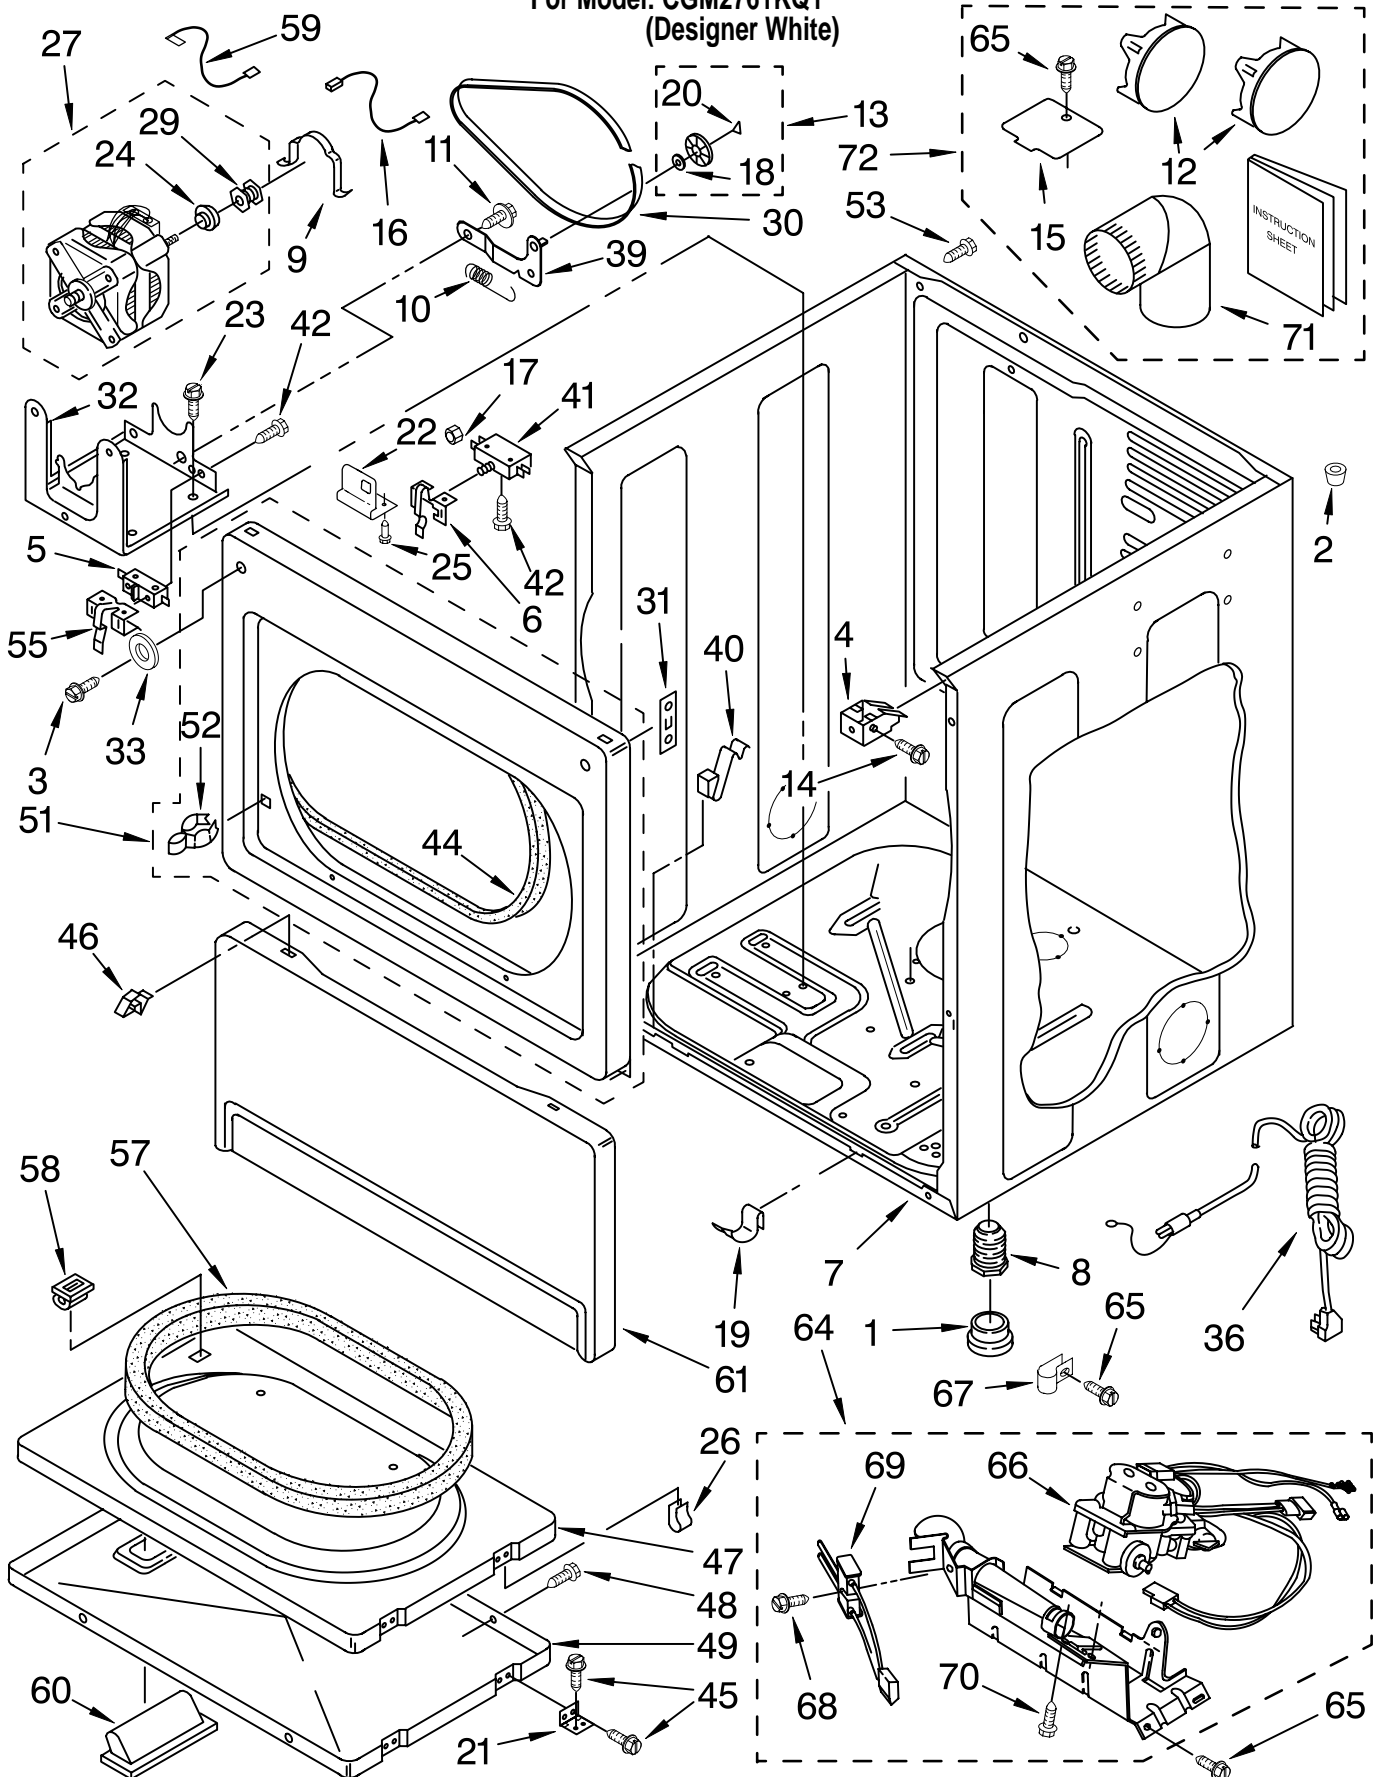

CABINET PARTS

For Model: CGM2761KQ1
(Designer White)

FOR ORDERING INFORMATION REFER TO PARTS PRICE LIST

CABINET PARTS

For Model: CGM2761KQ1
(Designer White)

Illus. No.	Part No.	DESCRIPTION	Illus. No.	Part No.	DESCRIPTION	Illus. No.	Part No.	DESCRIPTION
1	3391943	Boot, Foot	25	63554	Rivet (2)	60	3389522	Handle, Door
2	356674	Cone, Wedge	26	3389249	Nut, "U" (4)	61	697215	Panel, Toe
3	3393258	Screw, 10-16 x 1/2	27	661656	Motor Assembly (60 Hz.)	64	3401797	Burner Assembly 60 Hz. (Refer To Pages 8 & 9 For Further Breakdown)
4	3391846	Clip, Front Panel (2)	29	3389627	Pulley 60 Hz	65	3390647	Screw, 8-18 x 1/2
5	3394881	Switch, Broken Belt	30	3387610	Belt, Drive	66	3401775	Valve, Gas (Complete) 60 Hz
6	691581	Lever, Door Switch	31	3390902	Clip, Door Hinge (2)	67	3387561	Clamp, Pipe
7	8310656	Cabinet	32	3387118	Bracket, Motor	68	3393909	Screw, 8-32 x 5/8
8	3392100	Foot, Dryer (Plastic)	33	3392186	Washer	69	686590	Ignitor
	279810	Foot - Optional (Extended Length Package Of 2) (Not Included)	36	3401401	Cord, Power	70	3387057	Screw, 8-18 x 3/8
9	660658	Clamp, Motor (2)	39	3388674	Bracket, Idler	71	279731	4" - 90° Elbow
10	3387374	Spring, Idler	40	3388600	Clip, Lint Duct	Optional Parts Not Included		
11	3389420	Retainer, Idler	41	347207	Switch, Door	Dryer Exhaust Kit (For Side & Bottom Venting)		
12	697750	Plug, Multivent	42	98129	Screw, 6/20 x 1 1/16	72	279818	White
13	3388672	Pulley Assembly	44	3387242	Seal, Front Panel			
14	3391915	Screw, 10-16 x 1	45	342055	Screw, 8-18 x 1/2			
15	3394331	Plate, Cover	46	3388229	Retainer			
16	3394081	Wire, Belt Switch	47	3392563	Door, Rear			
17	90406	Nut, Cage	48	694091	Screw, 8-18 x 3/8			
18	233520	Washer, Thurst	49	3387872	Door, Front			
19	297092	Clip (2)	51	3393081	Lower Front Panel			
20	690997	Tri-Ring	52	696144	Strike, Door			
21	3389247	Hinge And Pin (2)	53	697776	Screw, Ground 10-16 x 1/2			
22	3353948	Bracket, Lock	55	3391408	Lever, Snap Switch			
23	3390663	Screw, 10-16 x 1/2	57	3390735	Seal, Door			
24	3393657	Restrainer, Belt	58	3392538	Catch, Door Assembly			
			59	3398948	Wire, Jumper			

FOR ORDERING INFORMATION REFER TO PARTS PRICE LIST