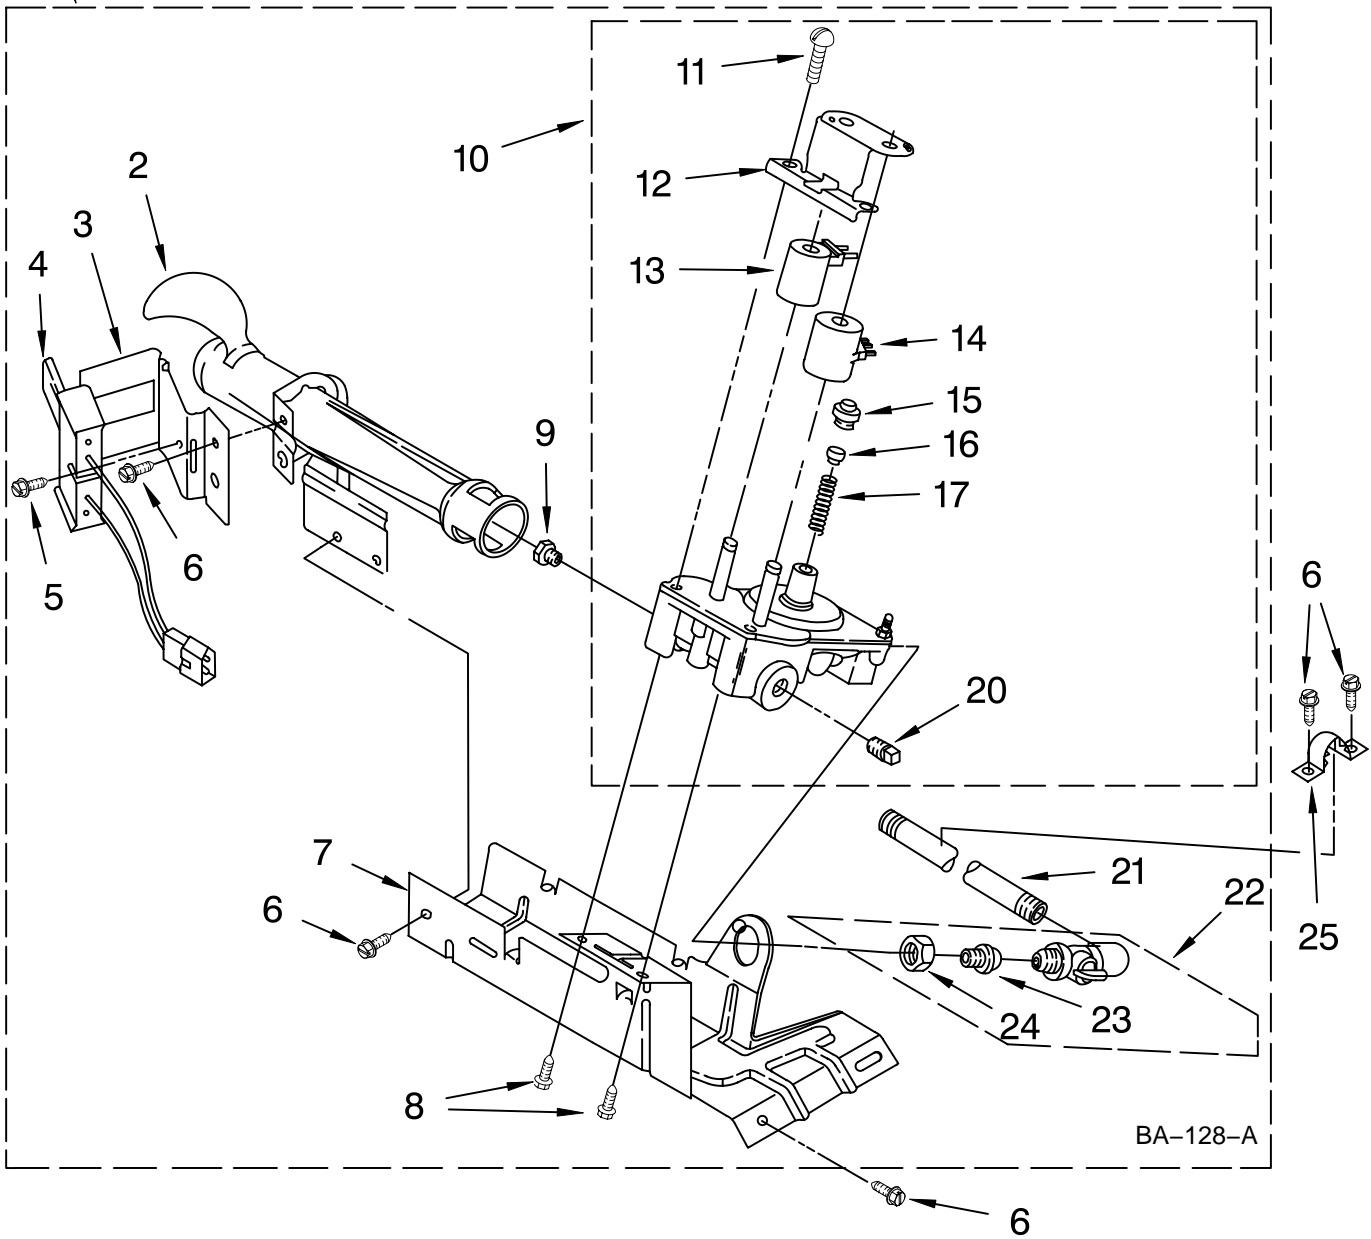

3401771 BURNER ASSEMBLY

For Model: CGM2941TQ0
(White)

1 USE WITH TYPE 1 – NATURAL, TYPE 2 – MIXED, TYPE 3 – MANUFACTURED
AND TYPE 4 – LIQUEFIED PROPANE AND BUTANE GASES

FOR ORDERING INFORMATION REFER TO PARTS PRICE LIST

3401771 BURNER ASSEMBLY

For Model: CGM2941TQ0
(White)

USE WITH TYPE 1 – NATURAL, TYPE 2 – MIXED, TYPE 3 – MANUFACTURED
AND TYPE 4 – LIQUEFIED PROPANE AND BUTANE GASES

Illus. No.	Part No.	DESCRIPTION
1	3401771	Burner Assembly 60 Hz. (Type 1, 2 & 3) (White Rodgers)
2	688617	Tube, Burner
3	694298	Bracket, Ignitor
4	686590	Ignitor
5	3393909	Screw & Washer (8–32 x 5/8)
6	343641	Screw, 10–16 x 1/2
7	693986	Base, Burner
8	3387057	Screw, 8–18 x 3/8 (2)
9		Orifice, Burner
	234826	Type 1
	15775	Type 2
	15419	Type 3
	229742	Type 4 (Butane)
	234868	Type 4 (Propane)
10	3401775	Valve, 60 Hz.
11	694421	Screw, 8–32 x 1/2 (2)
12	694538	Bracket, Coil
13	694540	Coil, 60 Hz. (2 Terminal) (Main)
14	694539	Coil, 60 Hz. (Split) (3 Terminal) (Pilot Position)
15	694424	Leak Limiter
16	694423	Screw, Regulator Adjustment
17	694422	Spring, Regulator
20	239822	Plug, Pipe
21	233273	Pipe, Gas Supply
22	3393658	Valve & Union, Shut–Off
23	3393767	Pipe, Tail
24	233076	Nut, Compression
25	341029	Clamp, Pipe

Following Parts Not Illustrated

694572 Conversion Kit
(Type 1, 2 & 3)
to Type (4) L.P.G.

BA-128-A

FOR ORDERING INFORMATION REFER TO PARTS PRICE LIST