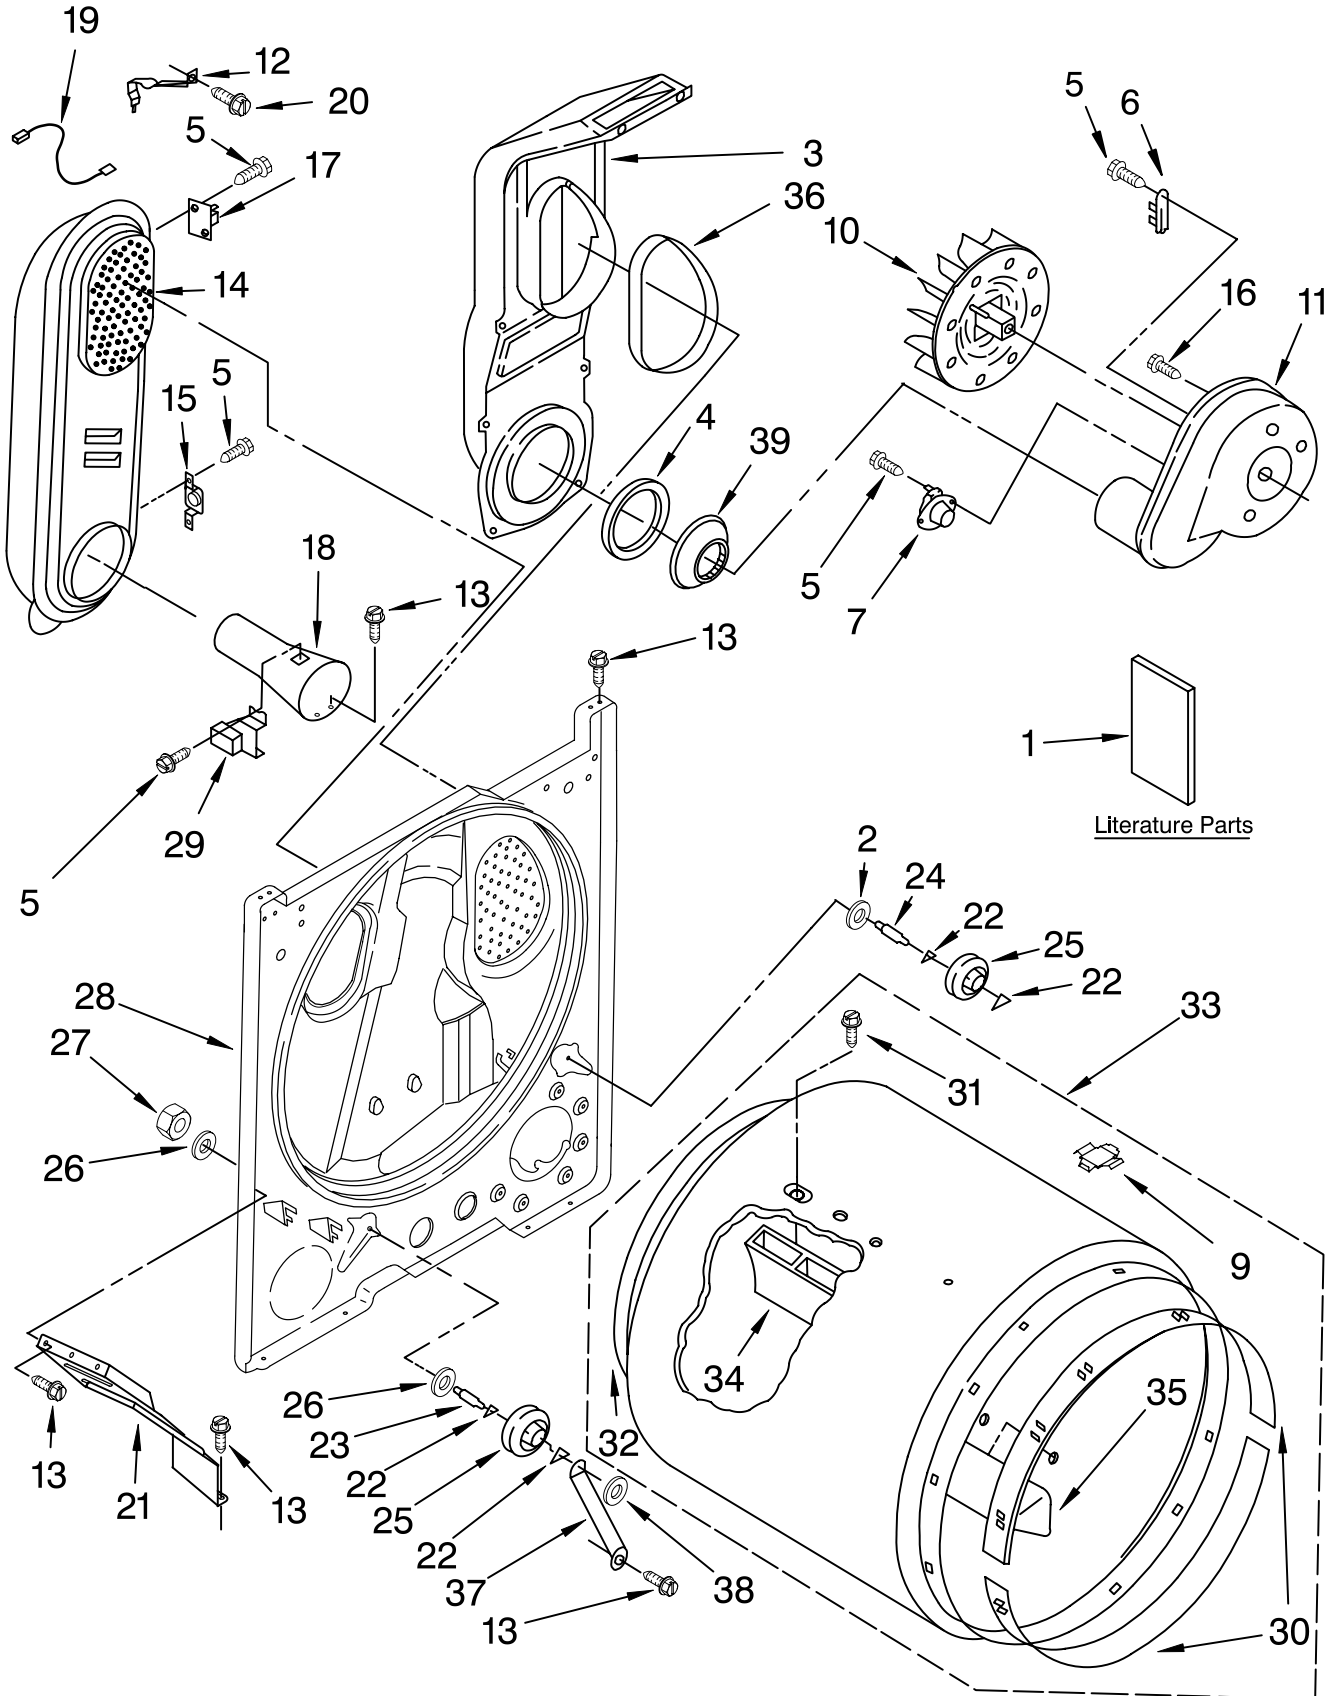

FOR ORDERING INFORMATION REFER TO PARTS PRICE LIST

BULKHEAD PARTS

For Model: CGM2941TQ0
(White)

Illus. No.	Part No.	DESCRIPTION	Illus. No.	Part No.	DESCRIPTION	Illus. No.	Part No.	DESCRIPTION
1		Literature Parts	10	694089	Wheel, Blower	22	690997	Ring, Tri
	8563800	Instructions, Installation			(Includes Illus. 8)	23	3399506	Shaft, L.H.
	8576820	Label, Wiring Diagram	11	8577230	Housing, Blower	24	3399507	Shaft, R.H.
	W10119633	Repair Parts List	12	3398161	Clip	25	3397590	Roller, Support (2)
2	3388703	Washer, Support	13	343641	Screw, 10-16 x 1/2	26	348197	Washer, Support (4)
3	348368	Lint Chute Assembly	14	8530285	Box, Heater	27	3359452	Nut, 3/8-16 (2)
4	347139	Seal, Lint Chute	15	3403140	Thermostat, High Limit 205°F (96°C)	28	3403410	Bulkhead
5	90767	Screw, 8-18 x 3/8	16	3390647	Screw, 8-18 x 1/2	29	338906	Sensor, Radiant
6	3392519	Thermal Fuse	17	280010	Kit, Thermal Cut-Off (Includes Illus. 15)	30	692526	Ring, Bearing
7	3387134	Thermostat, Internal Bias	18	8066049	Funnel, Burner	31	W10109200	Screw, 11-16 x 3/4
9	8066086	Drum Hole Plug	19	3401707	Wire, Jumper	32	3406130	Seal, Rear Drum
			20	489463	Screw, 8-18 x 5/8	33	695587	Drum Assembly
			21	3406022	Bracket, Bulkhead	34	692490	Baffle, Drum
						35	3403636	Baffle, Drum (1)
						36	339956	Seal
						37	3976434	Bracket, Support Shaft
						38	90296	Clip
						39	696302	Shield, Exhaust