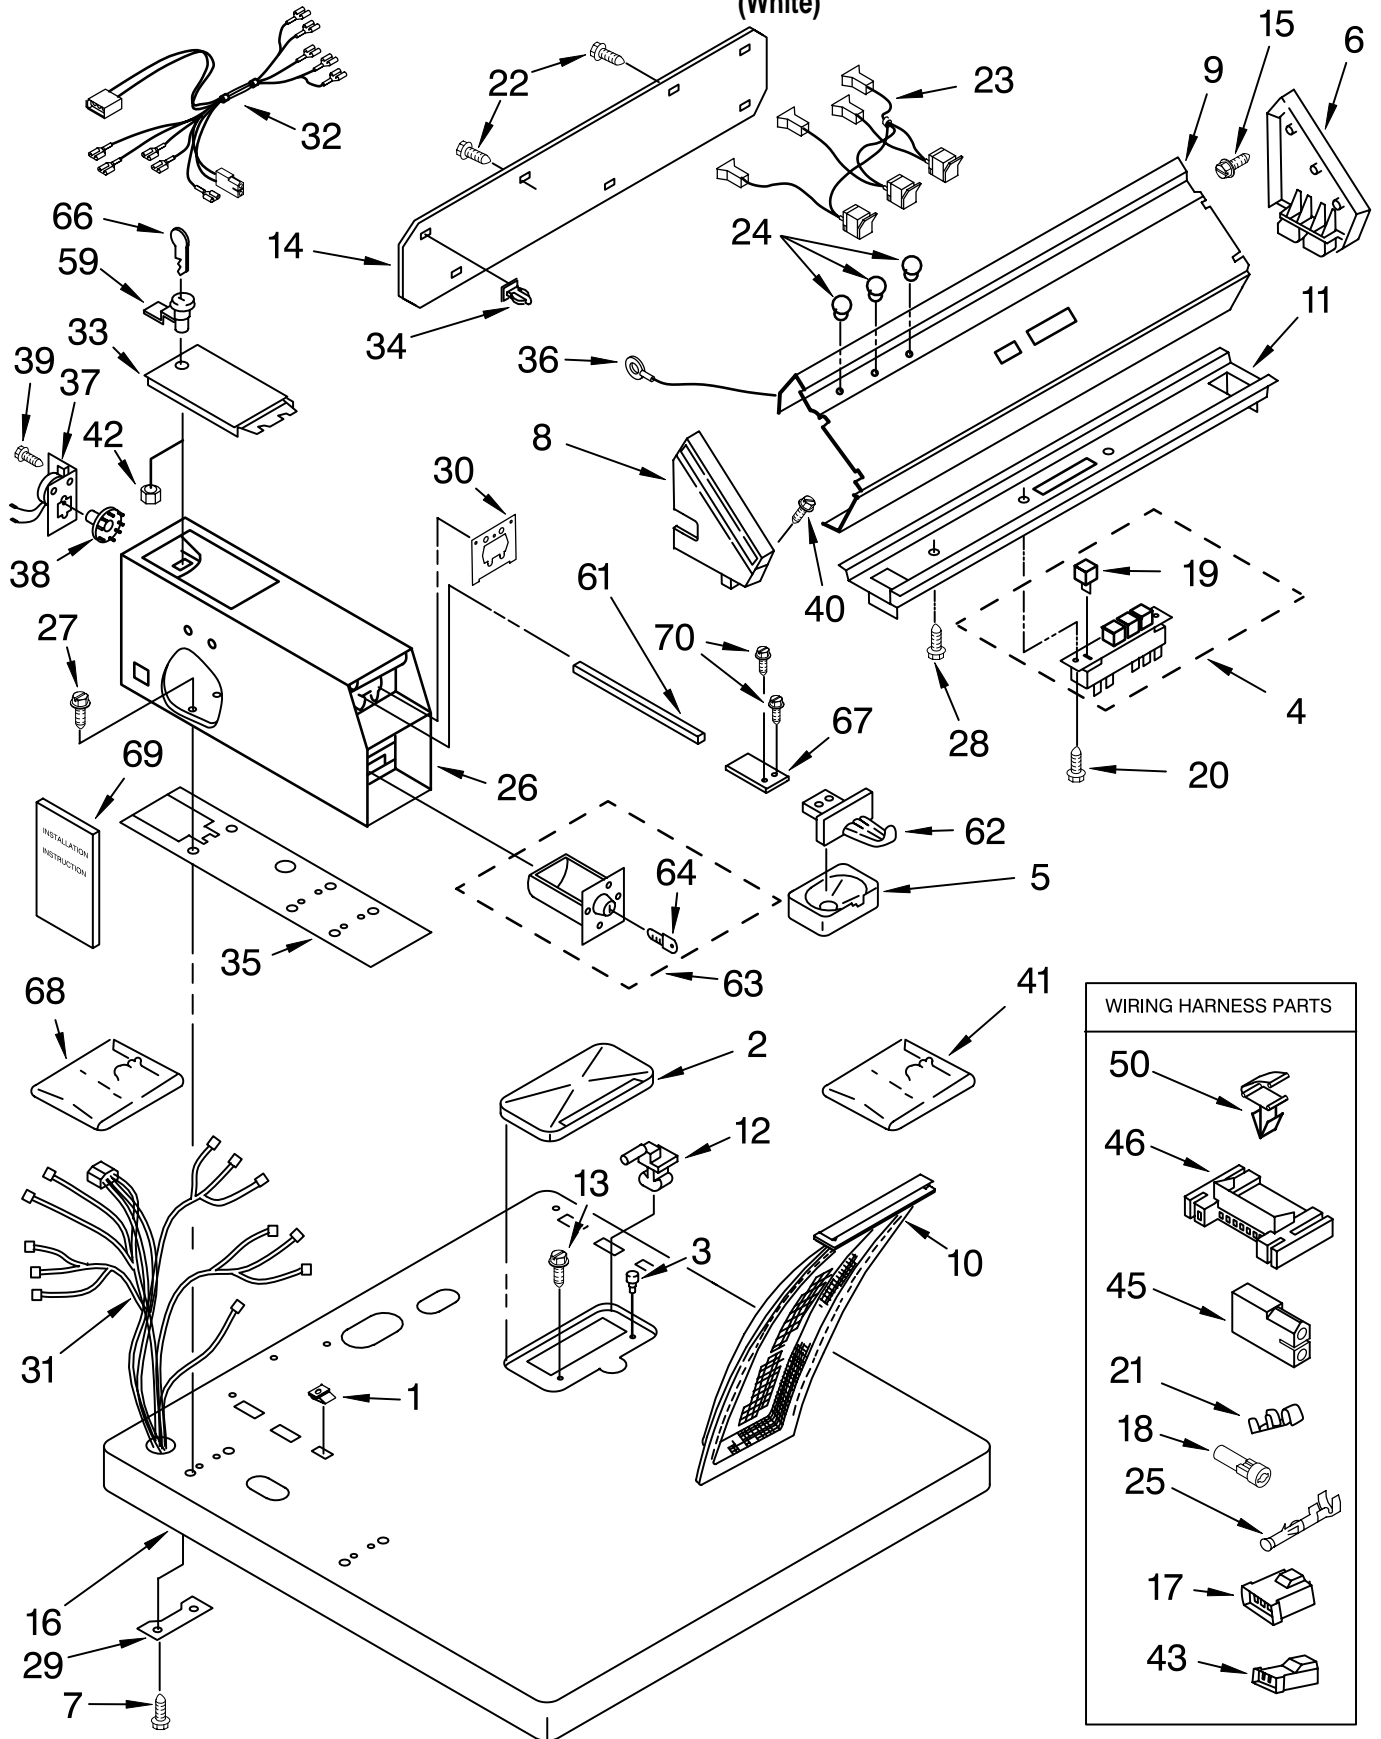

TOP AND CONSOLE PARTS

For Model: CGM2941TQ0

(White)

FOR ORDERING INFORMATION REFER TO PARTS PRICE LIST

TOP AND CONSOLE PARTS

For Model: CGM2941TQ0

(White)

Illus. No.	Part No.	DESCRIPTION	Illus. No.	Part No.	DESCRIPTION	Illus. No.	Part No.	DESCRIPTION
1	357213	Nut, Push-In (2)	31	8529862	Harness, Wiring	59	8316526	Security Lock/Key & Cam Assembly
2	8283378	Cover, Lint Screen	32	3401126	Harness, Timer			
3	297535	Bumper, Lint Lid	33	3351136	Door, Service	61	8318517	Bolt, Slide Mechanism
4	8316437	Switch, Pushbutton	34	689559	Nut, Push In	62	8316520	Slide Mechanism (Vertical 8-Coin) (Dollar Vend) Inserts (Not Shown)
5	385421	Funnel, Coin	35	3954812	Cushion, Meter Case		8316264	Blank
6	3949737	Cap, End (R.H.)	36	690853	Wire, Ground		8316265	25¢
7	98445	Screw, 10-16 x 3/4	37	W10045440	Timer (Includes 4-Pin Cam)	63	8316525	Money Box W/Lock Key (Money Box) (When Ordering, Specify Vendor and Key Number)
8	3402631	End Cap (L.H.)				64		Key (Service Door) (When Ordering, Specify Vendor and Key Number)
9	W10114734	Panel, Control	38		Timing Cam			
10	349639	Screen, Lint		3387974	3-Pin (60 Min)			
11	3398113	Bracket, Control		339855	4-Pin (45 Min)			
12	3978606	Hinge, L.H.		343777	6-Pin (30 Min) *Also Available			
13	3978605	Hinge, R.H.						
14	688983	Screw, 8-18 x 3/8		339854	9-Pin (20 Min)			
15	3387978	Panel, Rear Console		339853	12-Pin (15 Min)	66		
16	97787	Screw, 11-16 x 5/8	39	339805	Screw, 10-32 x 3/16			
17	8527847	Top	40	388326	Screw, Console			
18	3403498	Connector, 3 Position	41	3954807	Kit, Vertical 8-Coin (Includes Illus. 59-62-63 67-68-69 & 70)	67	8316523	Extension
19	351297	Plug, Harness				68	8316524	Kit, Decal
20	8316433	Pushbutton				69	8316532	Installation Instructions Coin Kit
21	303921	Screw, 8-32 x 3/8	42	90406	Nut, Cage	70	3400086	Screw, 10-32 x 3/8
22	357572	Clip, Grounding	43	3403499	Connector, 2 Position			
23	693995	Screw, 8-18 x 3/8	45	717252	Connector, 2-Way			
24	3401177	Light, Indicator Assembly	46	3395683	Connector, Housing			
25	3348109	Lens, Amber (3)	50	3394427	Clip, Harness			
26	94614	Terminal						
27	3978748	Case, Meter						
28	3349065	Bolt, 5/16-24 x 1						
29	339554	Screw, 10-16 x 1/32						
30	3347825	Plate, Mounting						
	3954761	Adapter Plate Chute Assembly (Includes Illus. 5)						

Following Parts Supplied
On Whirlpool Coin
Equipped Models Only

Coin mechanism parts may be
Ordered from whirlpool or
The vendor(s) listed below

◆ ESD
270 New Jersey Dr.
Fort Washington, PA
19034

1-800-523-1510

info@esdcoin.com

FOR ORDERING INFORMATION REFER TO PARTS PRICE LIST