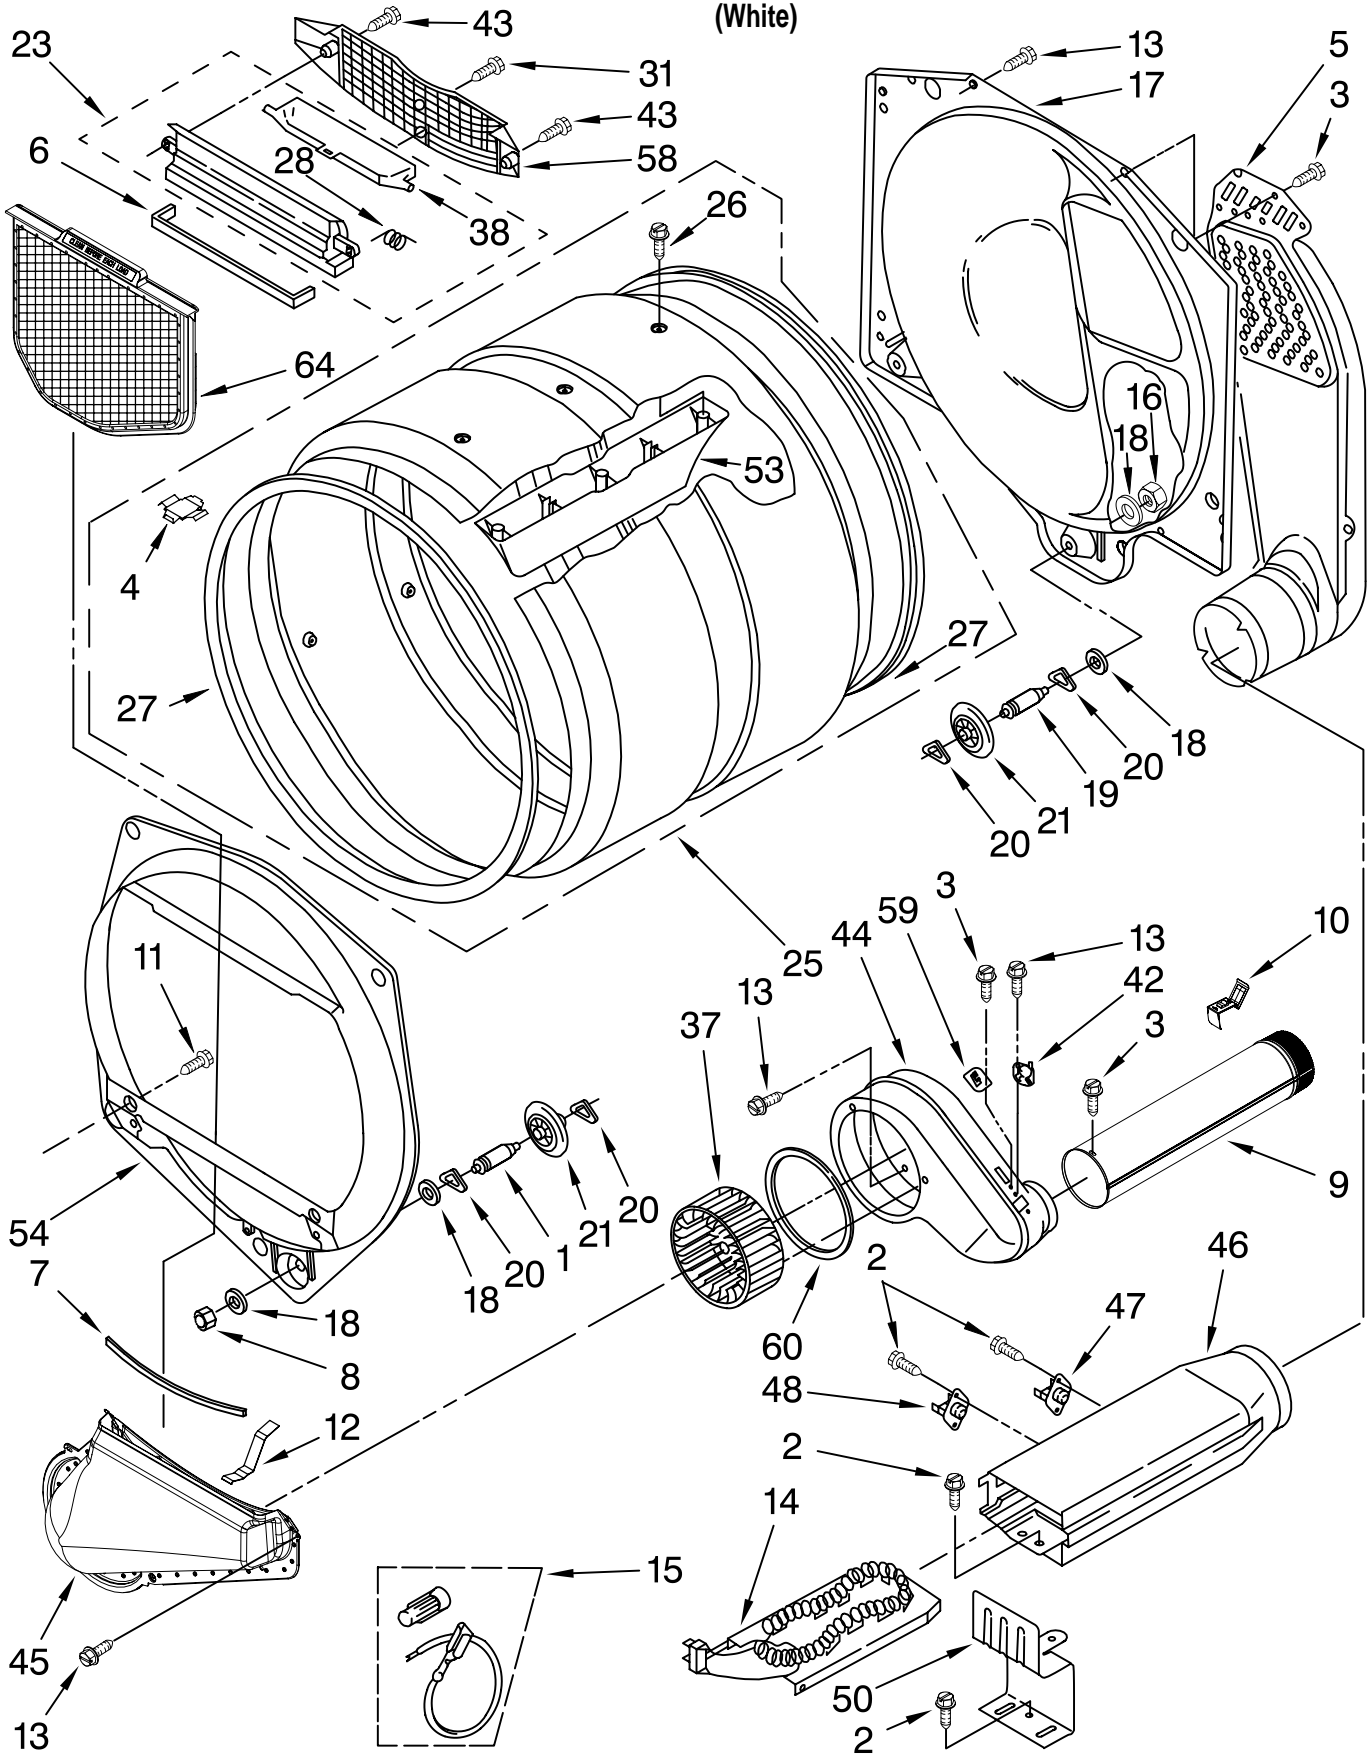

UPPER AND LOWER BULKHEAD PARTS

For Model: CSP2760TQ0
(White)

FOR ORDERING INFORMATION REFER TO PARTS PRICE LIST

UPPER AND LOWER BULKHEAD PARTS

For Model: CSP2760TQ0
(White)

Illus. No.	Part No.	DESCRIPTION	Illus. No.	Part No.	DESCRIPTION	Illus. No.	Part No.	DESCRIPTION
1	8575324	Shaft, R.H. Thread	16	W10001120	Nut, 3/8-16 (L.H.)	43	3387230	Screw, 10-16 x 13/16
2	90767	Screw, 8-18 x 3/8	17	3387809	Bulkhead, Rear	44	8544362	Housing, Blower
3	8533971	Screw, 8-18 x 5/16	18	3387459	Washer, Support	45	8066168	Lint Duct Assembly
4	8066086	Drum Hole Plug	19	8575325	Shaft, L.H. Thread	46	3392537	Heater Box
5	697354	Air Duct Assembly	20	690997	Ring, Tri	47	8318314	Thermal Cut-Off (Includes Illus. 48)
6	697813	Seal, Outlet Housing	21	8536973	Roller, Support	48	3391914	Thermostat 295° (146°C)
7	697814	Seal, Drum Front	23	3394985	Housing, Outlet	50	8066099	Bracket, Heater Box
8	3934666	Nut, 3/8 x 16 (R.H.)	25	8318215	Drum Complete	53	697693	Baffle, Drum (3)
9	8066224	Exhaust Pipe	26	W10109200	Screw, 11-16 x 3/4	54	697557	Bulkhead, Front
10	8572105	Clip, Exhaust	27	697694	Seal, Drum	58	8299979	Grille, Outlet
11	3357011	Screw, 10-16 x 1/2	28	3394986	Spring, Lint Screen	59	3392519	Thermal Fuse
12	8066208	Clip-Spring	31	487909	Screw, 8-15 x 1/2	60	697770	Seal, Cover Plate
13	3390647	Screw, 8-18 x 1/2	37	697772	Wheel, Blower	64	8066170	Screen, Lint
14	3387748	Heater Element	38	3394984	Door, Lint Screen			
15	279457	Terminal Wire Kit (For Heater Element Wiring Harness Repair)	42	3387138	Thermostat, Internal-Bias			

FOR ORDERING INFORMATION REFER TO PARTS PRICE LIST