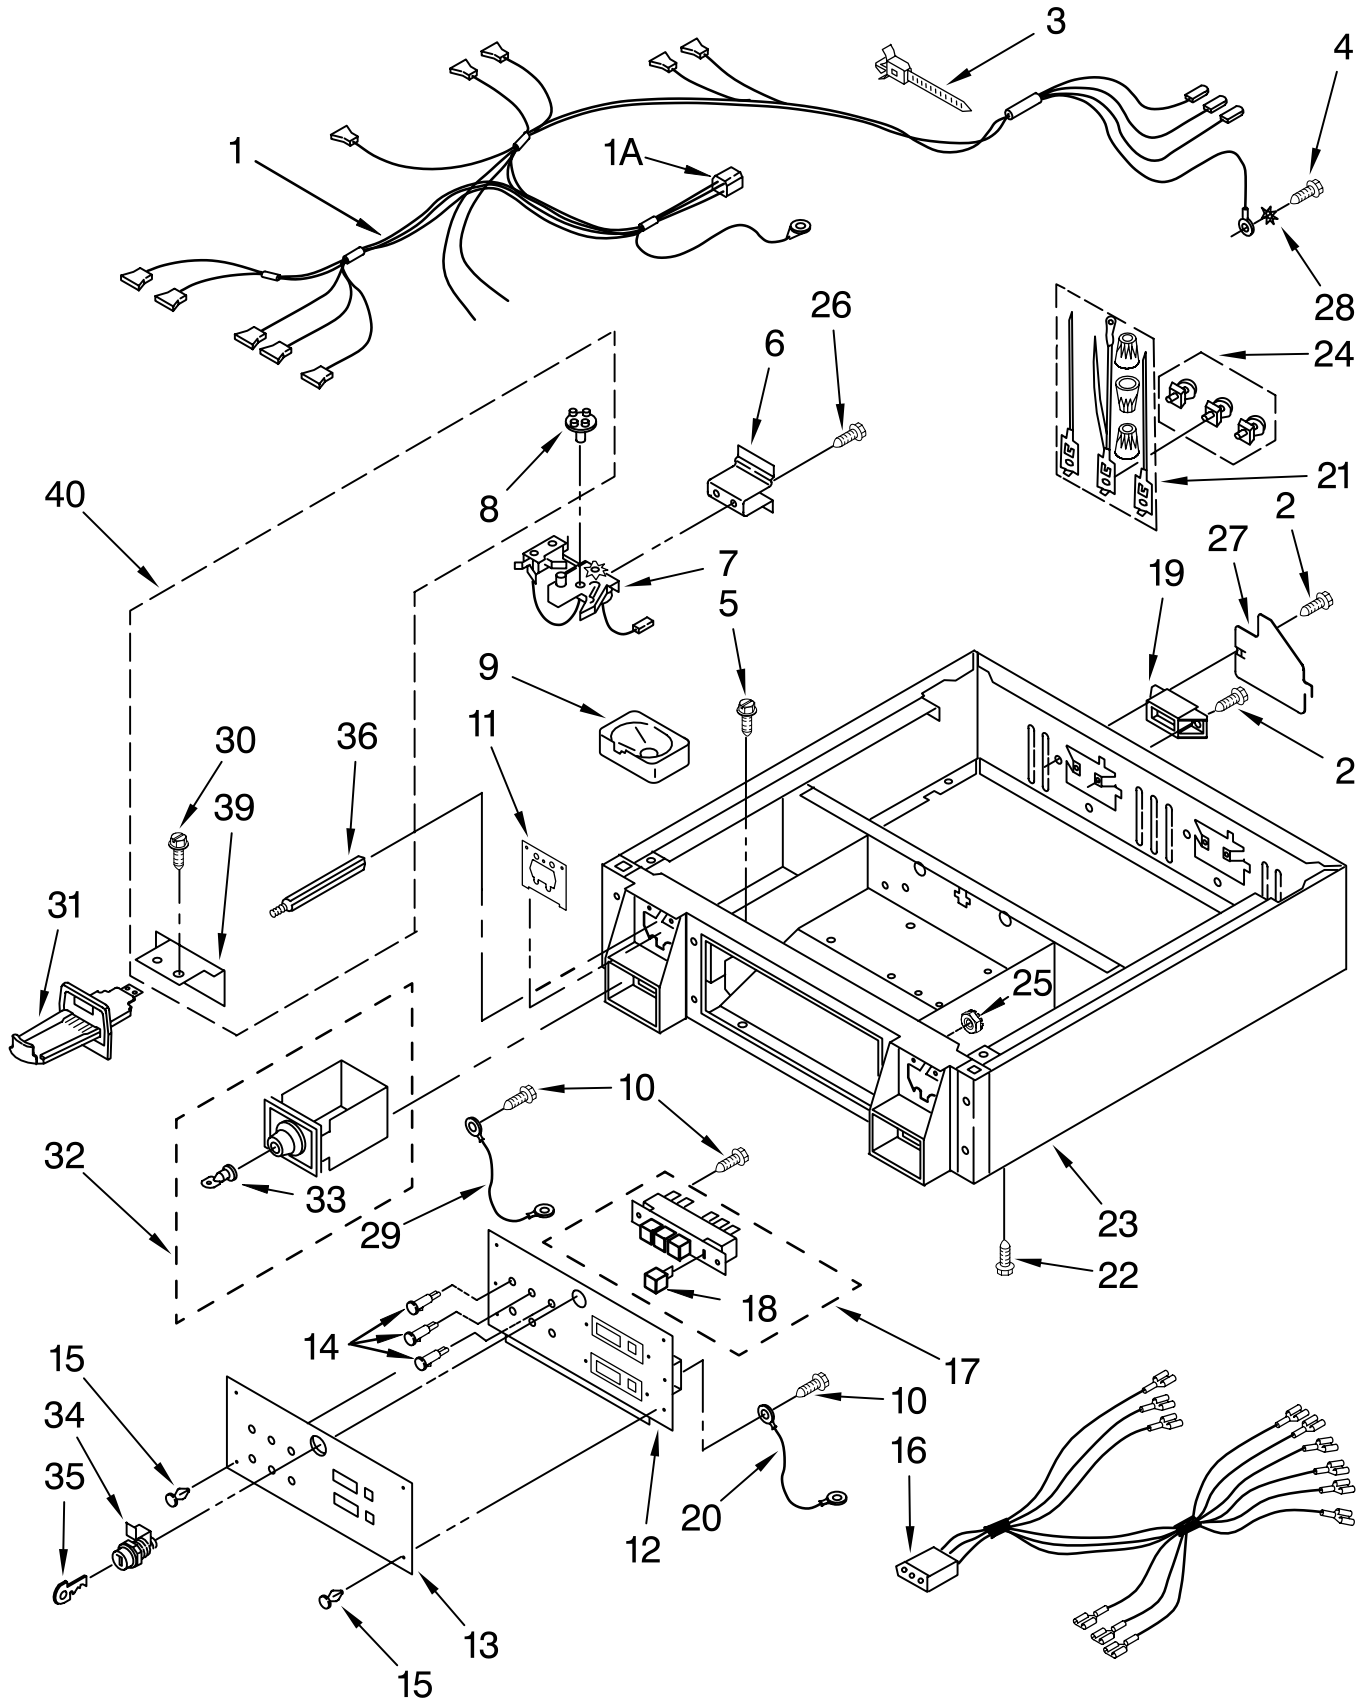

LOWER CABINET AND FRONT PANEL PARTS

For Model: CSP2760TQ0
(White)

Illus. No.	Part No.	DESCRIPTION	Illus. No.	Part No.	DESCRIPTION	Illus. No.	Part No.	DESCRIPTION
1		Literature Parts (Located Behind Toe Panel)	19	297092	Clip (2)	49	3392880	Door, Front
	8577211	Installation Instructions	20	690997	Tri-Ring	51	3393081	Lower Front Panel
	8576825	Wiring Diagram	21	3389247	Hinge And Pin (2)	52	696144	Strike, Door
	W10128963	Repair Parts List	22	3392914	Frame, Window	53	718032	Screw, 8-18 x 3/4
2	693152	Bumper	23	8066120	Lever, Door Switch	55	3390647	Screw, 8-18 x 1/2
3	3390663	Screw, 10-16 x 1/2	24	3393657	Restrainer, Belt	56	8529992	Harness (Lower)
4	3391846	Clip, Front Panel (2)	25	3392915	Gasket, Window	56A	692997	Plug, Multi- Terminal
5	3394881	Switch, Broken Belt	26	3389249	Nut, "U" (4)	56B	717252	Receptacle
6	3393258	Screw, 10-16 x 1/2	27	8538264	Motor Assembly (60 Hz.)	57	3390735	Seal, Door
7	8310656	Cabinet, Lower	28	3398948	Wire, Jumper	58	3392538	Catch, Door Assembly
8	3392100	Foot, Dryer (Plastic) (4)	29	3389627	Pulley 60 Hz	59	3393933	Fastener
9	660658	Clamp, Motor (2)	30	3387610	Belt, Drive	60	3392906	Handle, Door
10	3387374	Spring, Idler	31	3390902	Clip, Door Hinge (2)	61	697215	Panel, Toe (Includes Illus. 2)
11	3389420	Retainer, Idler	32	3387118	Bracket, Motor	62	3391018	Tie, Cable
12	697773	Screw, 6-20 x 7/8	33	3392186	Washer (2)	Optional Parts Not Included		
13	3388672	Pulley Assembly	38	8283298	Jumper, Door Switch	Dryer Exhaust Kit		
14	3391915	Screw, 10-16 x 1	38A	717253	Plug, 2-Way	(For Side & Bottom Venting)		
15	3392918	Window (Not Shown Part 3396122, Window Pack. Includes Illus. 15 & 25)	38B	3936144	Connector	64	279818	Exhaust Kit
16	3394081	Wire, Belt Switch	39	3388674	Bracket, Idler	65	697750	Plug, Multivent
18	233520	Washer, Thurst	41	3406109	Door Switch Assembly	66	279731	4"- 90° Elbow
			42	98129	Screw, 6-20 x 1 1/16	67	488729	Screw, 8-18 x 3/8
			44	3387242	Seal, Front Panel	68	3394331	Plate, Cover (Bottom Exhaust)
			45	342055	Screw, 8-18 x 1/2			
			46	3388229	Retainer			
			47	3392905	Door, Rear			
			48	694091	Screw, 8-18 x 3/8			

FOR ORDERING INFORMATION REFER TO PARTS PRICE LIST

CONTROL PANEL AND SEPARATOR PARTS

For Model: CSP2760TQ0
(White)

FOR ORDERING INFORMATION REFER TO PARTS PRICE LIST