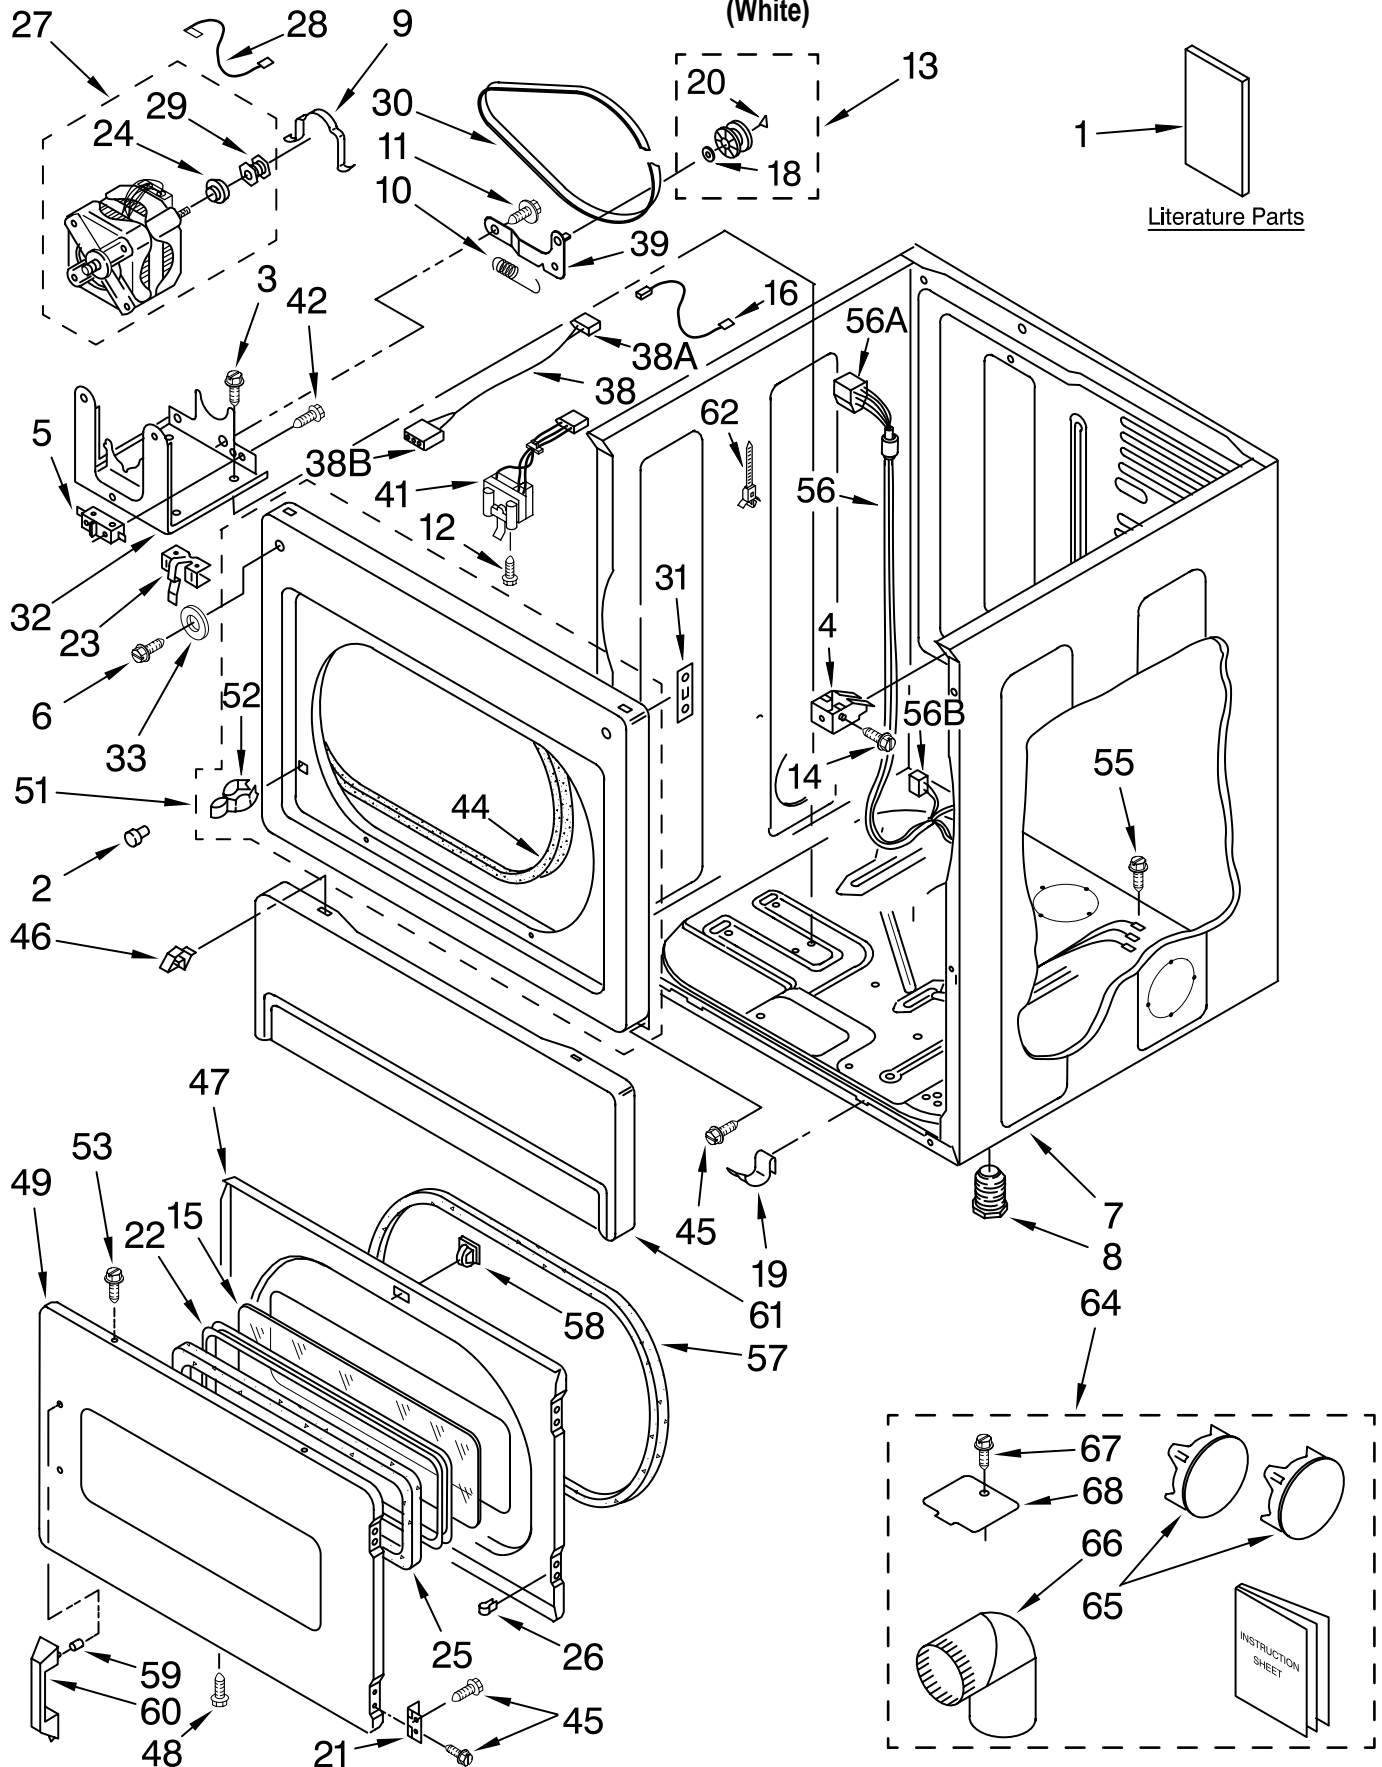

LOWER CABINET AND FRONT PANEL PARTS

For Model: CSP2760TQ0
(White)

FOR ORDERING INFORMATION REFER TO PARTS PRICE LIST

LOWER CABINET AND FRONT PANEL PARTS

For Model: CSP2760TQ0
(White)

Illus. No.	Part No.	DESCRIPTION	Illus. No.	Part No.	DESCRIPTION	Illus. No.	Part No.	DESCRIPTION
1		Literature Parts (Located Behind Toe Panel)	19	297092	Clip (2)	49	3392880	Door, Front
	8577211	Installation Instructions	20	690997	Tri-Ring	51	3393081	Lower Front Panel
	8576825	Wiring Diagram	21	3389247	Hinge And Pin (2)	52	696144	Strike, Door
	W10128963	Repair Parts List	22	3392914	Frame, Window	53	718032	Screw, 8-18 x 3/4
2	693152	Bumper	23	8066120	Lever, Door Switch	55	3390647	Screw, 8-18 x 1/2
3	3390663	Screw, 10-16 x 1/2	24	3393657	Restrainer, Belt	56	8529992	Harness (Lower)
4	3391846	Clip, Front Panel (2)	25	3392915	Gasket, Window	56A	692997	Plug, Multi- Terminal
5	3394881	Switch, Broken Belt	26	3389249	Nut, "U" (4)	56B	717252	Receptacle
6	3393258	Screw, 10-16 x 1/2	27	8538264	Motor Assembly (60 Hz.)	57	3390735	Seal, Door
7	8310656	Cabinet, Lower	28	3398948	Wire, Jumper	58	3392538	Catch, Door Assembly
8	3392100	Foot, Dryer (Plastic) (4)	29	3389627	Pulley 60 Hz	59	3393933	Fastener
9	660658	Clamp, Motor (2)	30	3387610	Belt, Drive	60	3392906	Handle, Door
10	3387374	Spring, Idler	31	3390902	Clip, Door Hinge (2)	61	697215	Panel, Toe (Includes Illus. 2)
11	3389420	Retainer, Idler	32	3387118	Bracket, Motor	62	3391018	Tie, Cable
12	697773	Screw, 6-20 x 7/8	33	3392186	Washer (2)	<hr/> Optional Parts Not Included <hr/>		
13	3388672	Pulley Assembly	38	8283298	Jumper, Door Switch	<hr/> Dryer Exhaust Kit <hr/>		
14	3391915	Screw, 10-16 x 1	38A	717253	Plug, 2-Way	<hr/> (For Side & Bottom Venting) <hr/>		
15	3392918	Window (Not Shown Part 3396122, Window Pack. Includes Illus. 15 & 25)	38B	3936144	Connector	64	279818	Exhaust Kit
16	3394081	Wire, Belt Switch	39	3388674	Bracket, Idler	65	697750	Plug, Multivent
18	233520	Washer, Thurst	41	3406109	Door Switch Assembly	66	279731	4"- 90° Elbow
			42	98129	Screw, 6-20 x 1 1/16	67	488729	Screw, 8-18 x 3/8
			44	3387242	Seal, Front Panel	68	3394331	Plate, Cover (Bottom Exhaust)
			45	342055	Screw, 8-18 x 1/2			
			46	3388229	Retainer			
			47	3392905	Door, Rear			
			48	694091	Screw, 8-18 x 3/8			