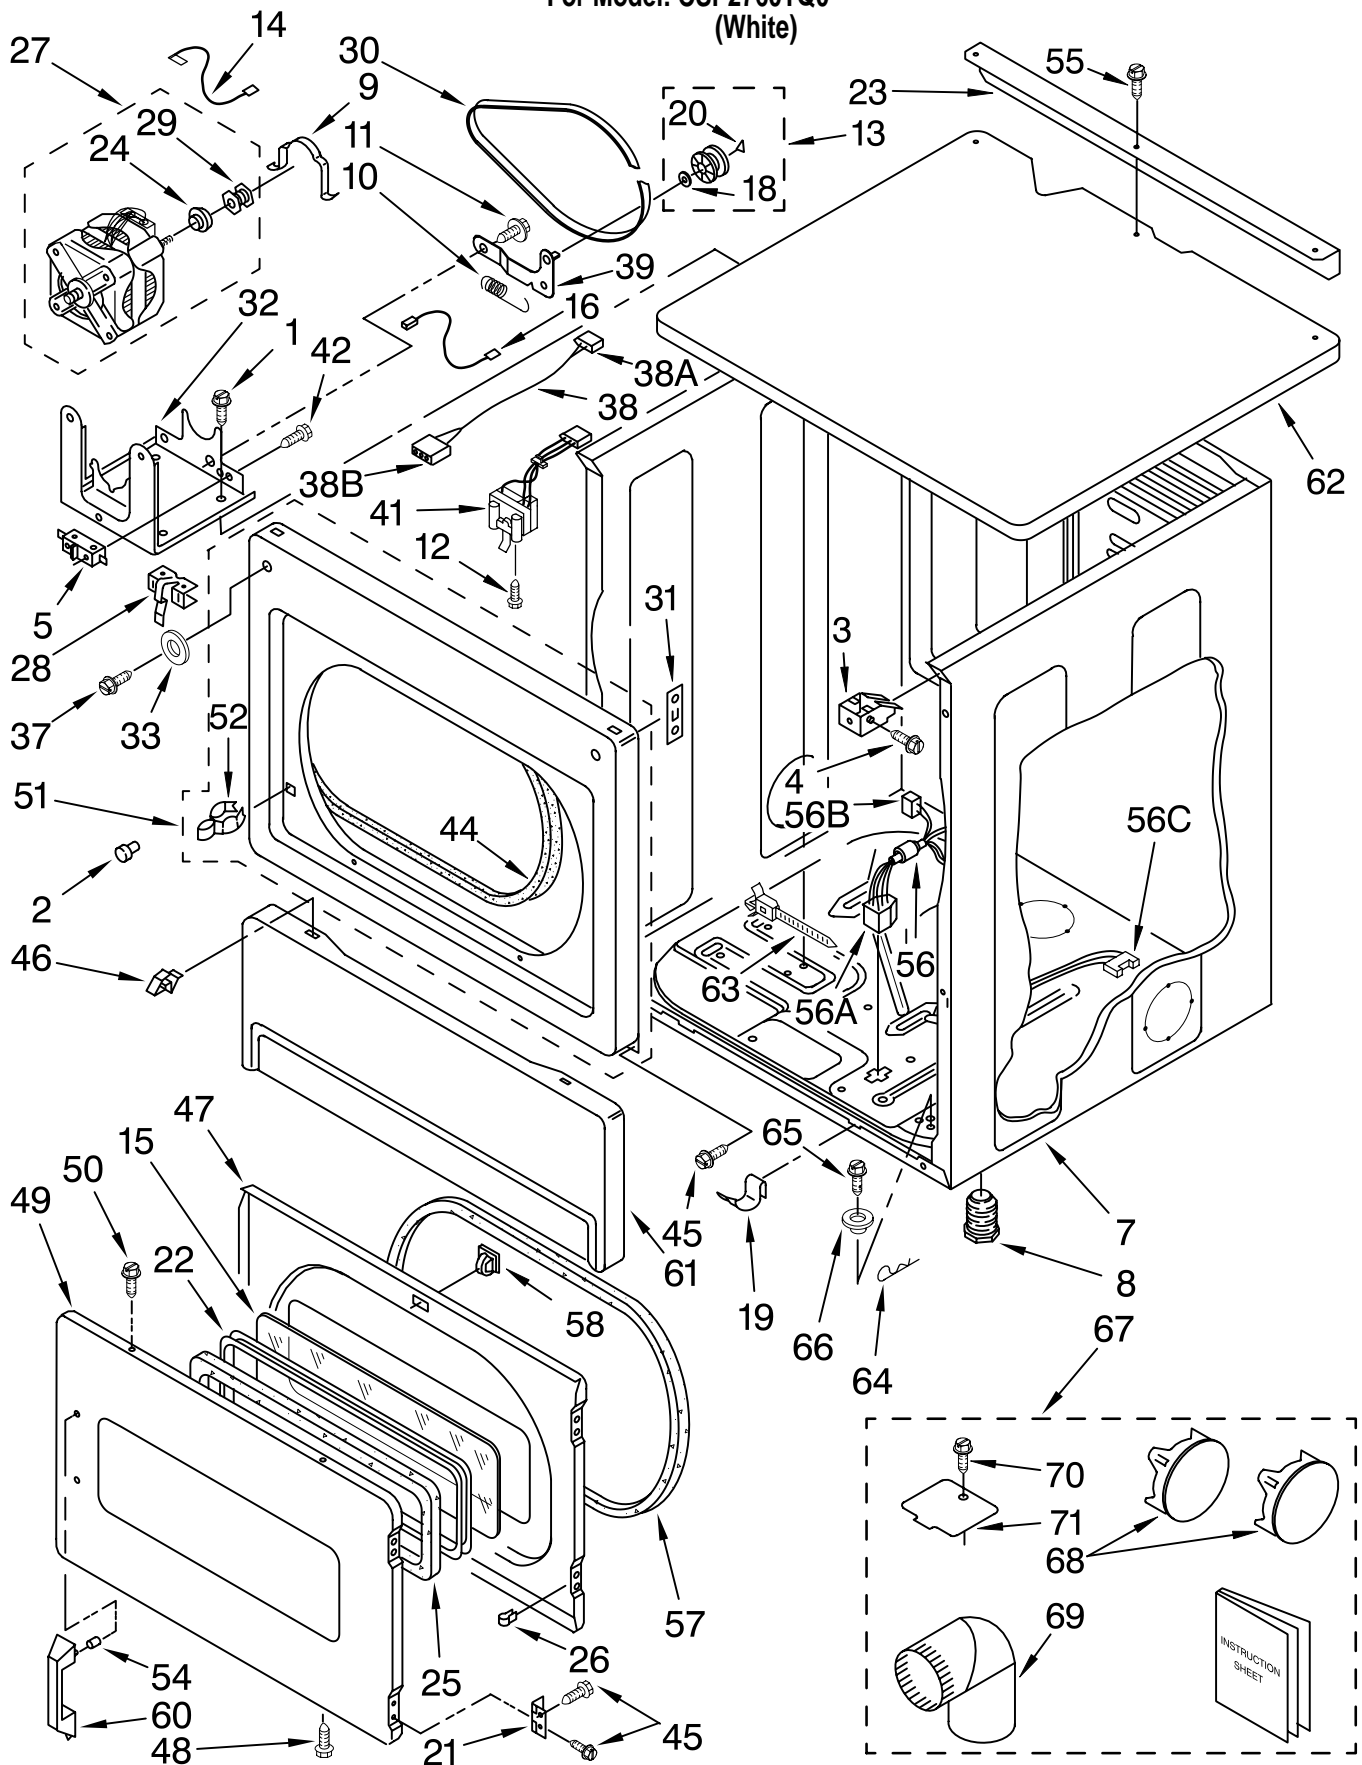

UPPER CABINET AND FRONT PANEL PARTS

For Model: CSP2760TQ0
(White)

FOR ORDERING INFORMATION REFER TO PARTS PRICE LIST

UPPER CABINET AND FRONT PANEL PARTS

For Model: CSP2760TQ0
(White)

Illus. No.	Part No.	DESCRIPTION	Illus. No.	Part No.	DESCRIPTION	Illus. No.	Part No.	DESCRIPTION
1	3390663	Screw, 10-16 x 1/2	28	8066120	Lever, Snap Switch	56A	692997	Plug, Multi-Terminal
2	693152	Bumper	29	3389627	Pulley (60 Hz.)	56B	717252	Receptacle
3	3391846	Clip, Front Panel (2)	30	3387610	Belt, Drive	56C	3395683	Connector
4	3391915	Screw, 10-16 x 1	31	3390902	Clip, Door Hinge (2)	57	3390735	Seal, Door
5	3394881	Switch, Broken Belt	32	3387118	Bracket, Motor	58	3392538	Catch, Door Assembly
7	3978859	Cabinet (Upper)	33	3392186	Washer (2)	60	3392906	Handle, Door
8	689172	Foot, Dryer (Plastic) (2)	37	3393258	Screw, 10-16 x 1/2	61	697215	Panel, Toe (Includes Illus. 2)
9	660658	Clamp, Motor (2)	38	8283298	Jumper, Door Switch	62	3389351	Top (Upper)
10	3387374	Spring, Idler	38A	717253	Plug, 2-Way	63	3391018	Tie, Cable
11	3389420	Retainer, Idler	38B	3936144	Connector	64	63823	Cotter Pin
12	697773	Screw, 6-20 x 7/8	39	3388674	Bracket, Idler	65	3400523	Screw, Security (Includes Illus. 64)
13	3388672	Pulley Assembly	41	3406109	Door Switch Assembly	66	3389233	Bushing
14	3398948	Wire, Jumper	42	98129	Screw, 6-20 x 1 1/16	Optional Parts Not Included		
15	3392918	Window (Not Shown Part 3396122, Window Pack. Includes Illus. 15 & 25)	44	3387242	Seal, Front Panel	Dryer Exhaust Kit (For Side & Bottom Venting)		
16	3394881	Wire, Belt Switch	45	342055	Screw, 8-18 x 1/2	67	279818	Exhaust Kit
18	233520	Washer, Thrust	46	3388229	Retainer	68	697750	Pug, Multivent
19	297092	Clip (2)	47	3392905	Door, Rear	69	279731	4" - 90° Elbow
20	690997	Tri-Ring	48	694091	Screw, 8-18 x 3/8	70	488729	Screw, 8-18 x 3/8
21	3389247	Hinge And Pin (2)	49	3392880	Door, Front	71	3394331	Plate, Cover (Bottom Exhaust)
22	3392914	Frame, Window	50	718032	Screw, 8-18 x 3/4			
23	3979115	Bracket, Angle	51	3393081	Upper Front Panel			
24	3393657	Restrainer, Belt	52	696144	Stike, Door			
25	3392915	Gasket, Window	54	3393933	Fastener			
26	3389249	Nut, "U" (4)	55	3390647	Screw, 8-18 x 1/2			
27	8538264	Motor Assembly 60 Hz.	56	8529991	Harness (Upper)			

FOR ORDERING INFORMATION REFER TO PARTS PRICE LIST