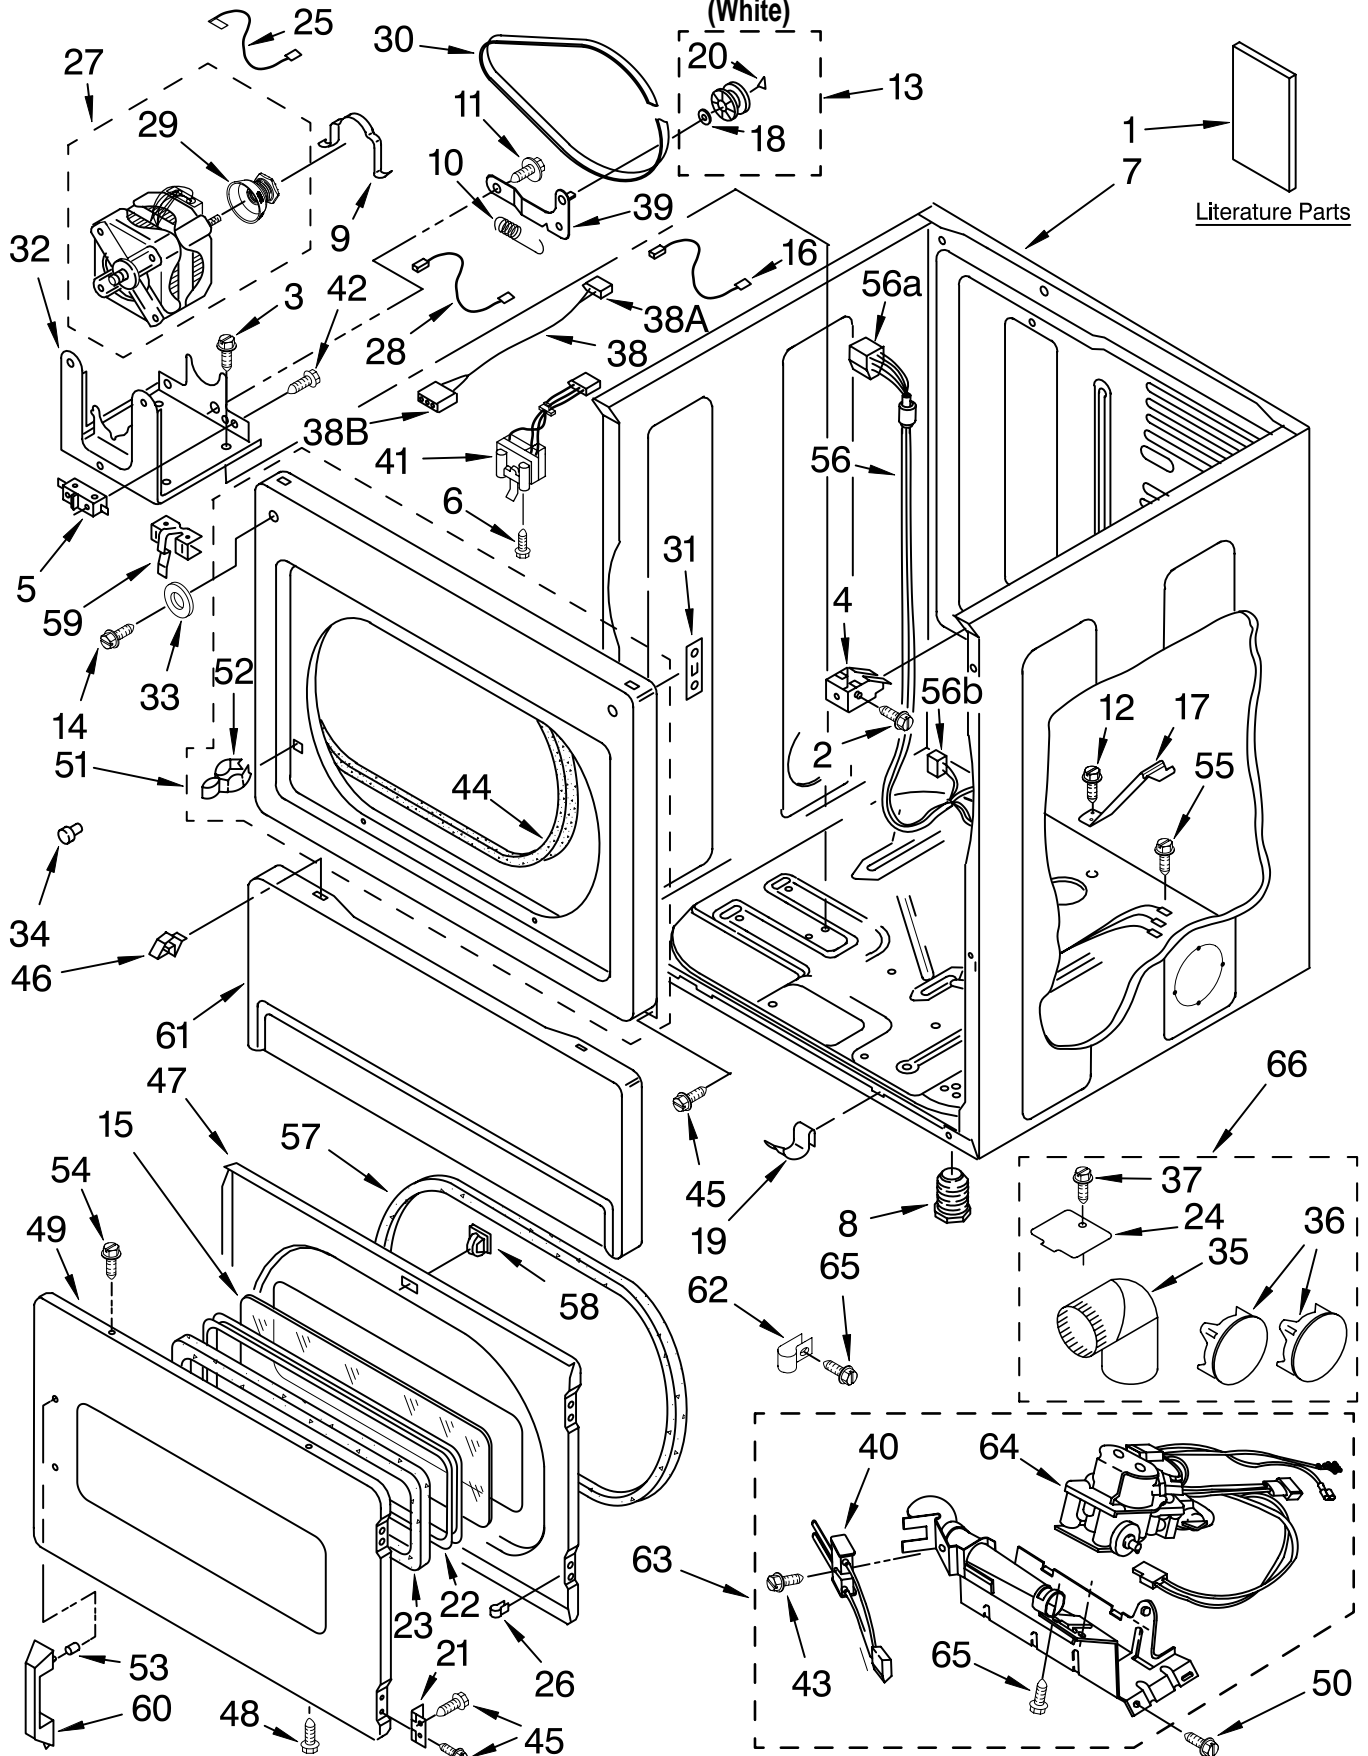

LOWER CABINET AND FRONT PANEL PARTS

For Model: CSP2761TQ0
(White)

Illus. No.	Part No.	DESCRIPTION	Illus. No.	Part No.	DESCRIPTION	Illus. No.	Part No.	DESCRIPTION
1		Literature Parts (Located Behind Toe Panel)	23	3392915	Gasket, Window	50	343641	Screw, 10-16 x 1/2
	8577211	Installation	24	3394331	Plate Cover (Bottom Exhaust)	51	3393081	Upper Front Panel
		Instructions	25	3398948	Wire, Jumper	52	696144	Strike, Door
	8576825	Wiring Diagram	26	3389249	Nut, "U" (4)	53	3393933	Fastener
	W10128962	Repair Parts List	27	8538264	Motor Assembly (60 Hz.)	54	718032	Screw, 8-18 x 3/4
						55	3390647	Screw, 8-18 x 1/2
2	3391915	Screw, 10-16 x 1	28	3394081	Wire, Jumper	56	8529990	Harness (Lower)
3	3390663	Screw, 10-16 x 1/2	29	8066184	Pulley 60 Hz	56A	3390423	Plug, Mult- Terminal
4	3391846	Clip, Front Panel (2)	30	3387610	Belt, Drive	56B	717252	Receptacle
5	3394881	Switch, Broken Belt	31	3390902	Clip, Door Hinge (2)	57	3390735	Seal, Door
6	697773	Screw, 6-20 x 7/8	32	3387118	Bracket, Motor	58	3392538	Catch, Door Assembly
7	8310656	Cabinet, Lower	33	3392186	Washer	59	8066120	Lever, Snap Switch
8	3392100	Foot, Dryer Plastic (4)	34	693152	Bumper	60	3392906	Handle, Door
9	660658	Clamp, Motor (2)	35	279731	4"-90 Elbow	61	697215	Panel, Toe (Includes Illus. 34)
10	3387374	Spring, Idler	36	697750	Plug-Multivent	62	3387561	Clamp-Pipe
11	3389420	Retainer, Idler	37	488729	Screw	63	3401797	Burner Assembly 60 Hz.
12	693995	Screw, 8-18 x 3/8	38	8283298	Jumper, Door Switch			(Refer To Pages 10 & 11 For Breakdown)
13	3388672	Pulley Assembly	38A	717253	Plug, 2-Way	64	3401775	Valve, Gas (Complete) 60 Hz
14	3393258	Screw, 10-16 x 1/2	38B	3936144	Connector	65	3387057	Screw, 8-18 x 3/8
15	3392918	Window (Not Shown Part 3396122, Window Pack. Includes Illus. 15 & 23)	39	3388674	Bracket, Idler	Optional Parts Not Included		
16	3394081	Wire, Belt Switch	40	686590	Ignitor	Dryer Exhaust Kit (For Side & Bottom Venting)		
17	8529757	Bracket, Burner	41	3406109	Door Switch Assembly	<hr/>		
18	233520	Washer, Thurst	42	98129	Screw, 6-20 x 1 1/16	66	279818	White
19	297092	Clip (2)	43	3393909	Screw, 8-32 x 3/4			
20	690997	Tri-Ring	44	3387242	Seal, Front Panel			
21	3389247	Hinge And Pin (2)	45	342055	Screw, 8-18 x 1/2			
22	3392914	Frame, Window	46	3388229	Retainer			
			47	3392905	Door, Rear			
			48	694091	Screw, 8-18 x 3/8			
			49	3392880	Door, Front			