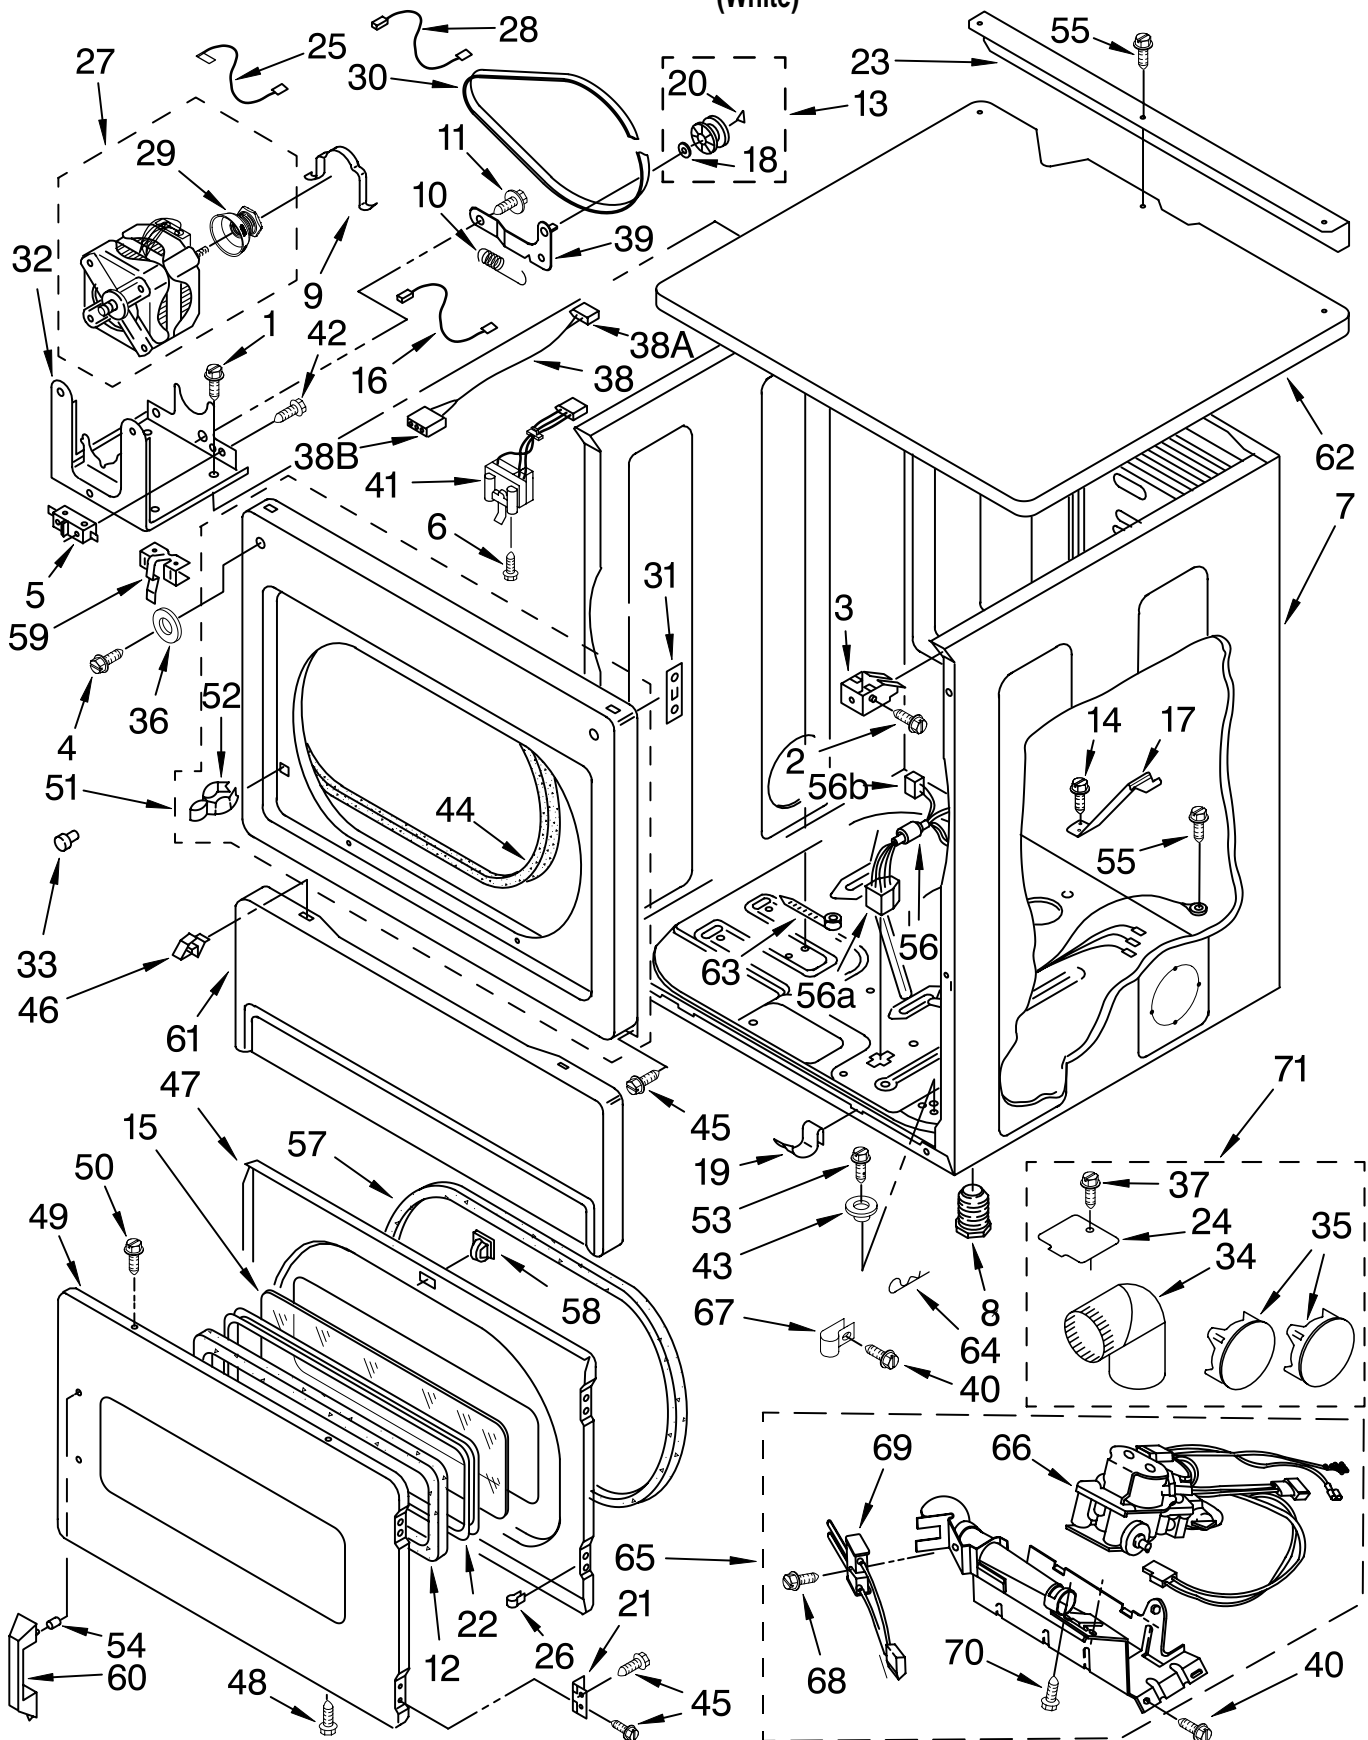

UPPER CABINET AND FRONT PANEL PARTS

For Model: CSP2761TQ0
(White)

FOR ORDERING INFORMATION REFER TO PARTS PRICE LIST

UPPER CABINET AND FRONT PANEL PARTS

For Model: CSP2761TQ0
(White)

Illus. No.	Part No.	DESCRIPTION	Illus. No.	Part No.	DESCRIPTION	Illus. No.	Part No.	DESCRIPTION
1	3390663	Screw, 10-16 x 1/2	28	3398948	Wire, Jumper	56	8529989	Harness (Upper)
2	3391915	Screw, 10-16 x 1	29	3389627	Pulley (60 Hz.)	56A	3390423	Plug, Multi-Terminal
3	3391846	Clip, Front Panel (2)	30	3387610	Belt, Drive	56B	717252	Receptacle
4	3393258	Screw, 10-16 x 1/2	31	3390902	Clip, Door Hinge (2)	57	3390735	Seal, Door
5	3394881	Switch, Broken Belt	32	3387118	Bracket, Motor	58	3392538	Catch, Door Assembly
6	697773	Screw, 6-20 x 7/8	33	693152	Bumper	59	8066120	Lever, Snap Switch
7	3978859	Cabinet (Upper)	34	279731	4"-90° Elbow	60	3392906	Handle, Door
8	689172	Foot, Dryer Plastic (2)	35	697750	Plug-Multivent	61	697215	Panel, Toe (Includes Illus. 33)
9	660658	Clamp, Motor (2)	36	3392186	Washer	62	3389351	Top (Upper)
10	3387374	Spring, Idler	37	488729	Screw	63	3391018	Tie, Cable
11	3389420	Retainer, Idler	38	8283298	Jumper, Door Switch	64	63823	Cotter Pin
12	3392915	Gasket, Window	38A	717253	Plug, 2-Way	65	3401797	Burner Assembly 60 Hz. (Refer To Pages 10 & 11 For Breakdown)
13	3388672	Pulley Assembly	38B	3936144	Connector	66	3401775	Valve, Gas (Complete) 60 Hz.
14	693995	Screw, 8-18 x 3/8	39	3388674	Bracket, Idler	67	3387561	Clamp, Pipe
15	3392918	Window (Not Shown Part 3396122, Window Pack. Includes Illus. 12 & 15)	40	343641	Screw, 10-16 x 1/2	68	3393909	Screw, 8-32 x 7/8
16	3394081	Wire, Belt Switch	41	3406109	Door Switch Assembly	69	686590	Ignitor
17	8529757	Bracket, Burner	42	98129	Screw, 6-20 x 1 1/16	70	3387057	Screw, 8-18 x 3/8
18	233520	Washer, Thrust	43	3389233	Bushing	Optional Parts Not Included		
19	297092	Clip (2)	44	3387242	Seal, Front Panel	Dryer Exhaust Kit (For Side & Bottom Venting)		
20	690997	Tri-Ring	45	342055	Screw, 8-18 x 1/2	71	279818	White
21	3389247	Hinge And Pin (2)	46	3388229	Retainer			
22	3392914	Frame, Window	47	3392905	Door, Rear			
23	3979115	Bracket, Angle	48	694091	Screw, 8-18 x 3/8			
24	3394331	Plate, Cover (Bottom Exhaust)	49	3392880	Door, Front			
25	3398948	Wire, Jumper	50	718032	Screw, 8-18 x 3/4			
26	3389249	Nut, "U" (4)	51	3393081	Upper Front Panel			
27	8538264	Motor Assembly 60 Hz.	52	696144	Stike, Door			
			53	3400523	Screw, Security (Includes Illus. 64)			
			54	3393933	Fastener			
			55	3390647	Screw, 8-18 x 1/2			

FOR ORDERING INFORMATION REFER TO PARTS PRICE LIST