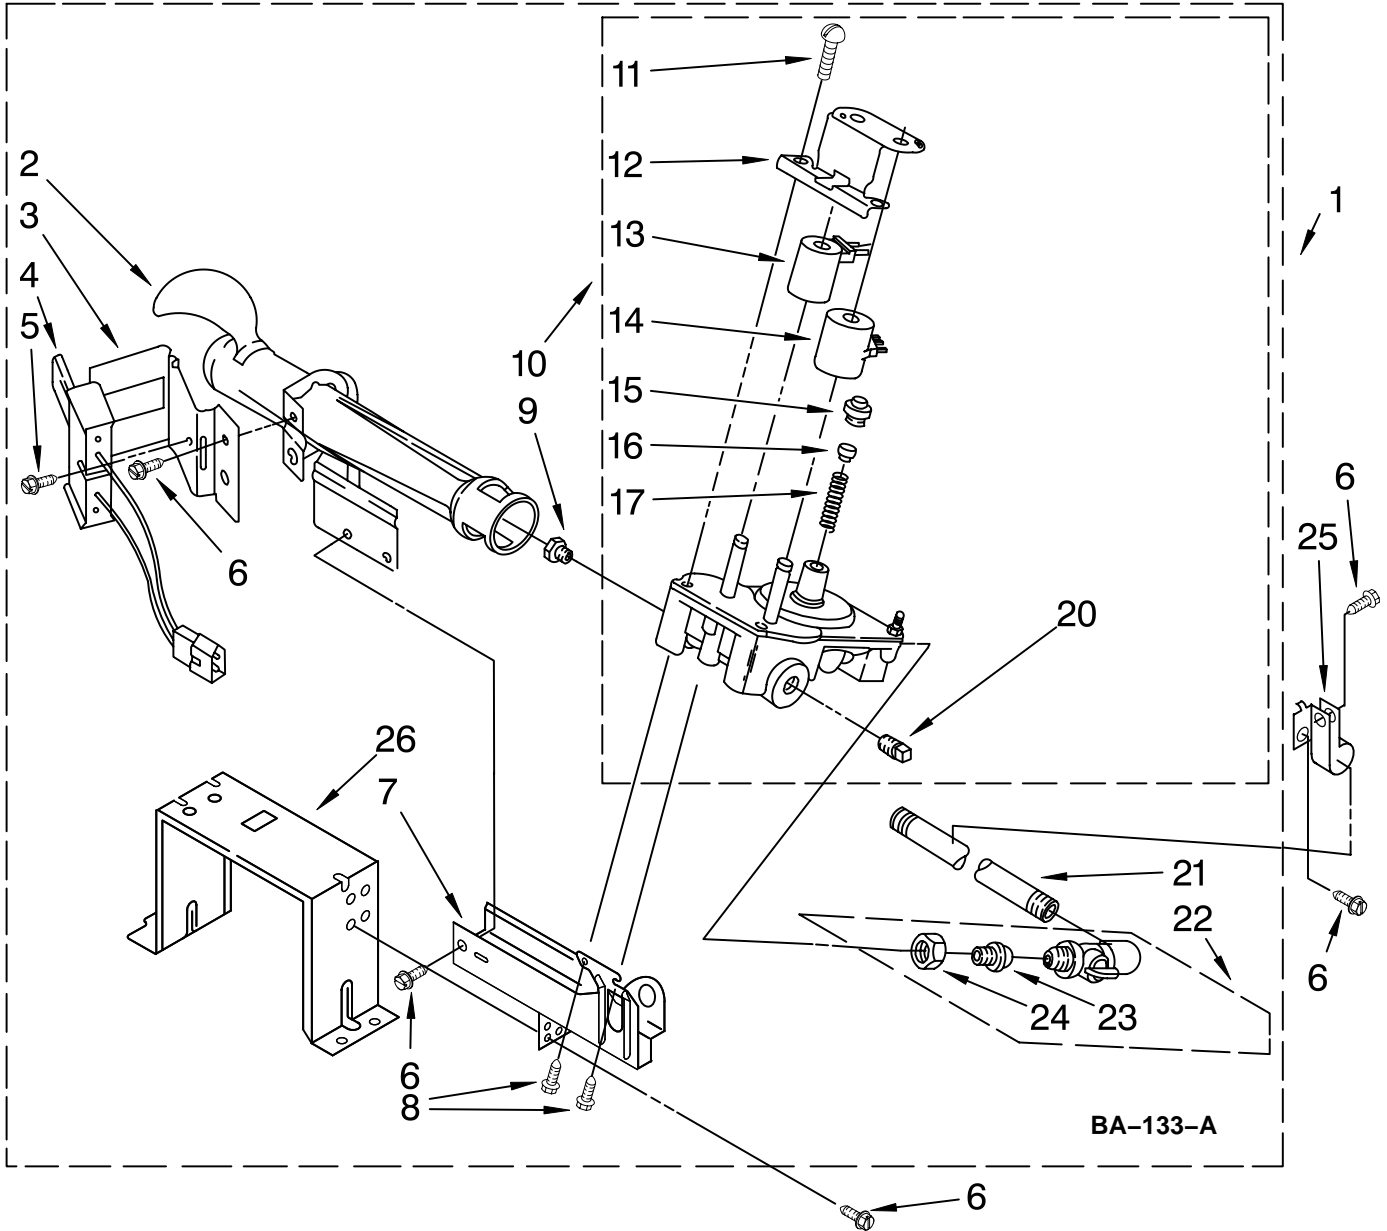

3401797 BURNER ASSEMBLY

For Model: CSP2761TQ0
(White)

USE WITH TYPE 1 – NATURAL, TYPE 2 – MIXED,
AND TYPE 4 – LIQUEFIED PROPANE AND BUTANE GASES

FOR ORDERING INFORMATION REFER TO PARTS PRICE LIST

3401797 BURNER ASSEMBLY

For Model: CSP2761TQ0
(White)

USE WITH TYPE 1 – NATURAL, TYPE 2 – MIXED,
AND TYPE 4 – LIQUEFIED PROPANE AND BUTANE GASES

Illus. No.	Part No.	DESCRIPTION
1	3401797	Burner Assembly 60 Hz. (Type 1, 2 & 3) (White Rodgers)
2	688617	Tube, Burner
3	694298	Bracket, Ignitor
4	686590	Ignitor
5	3393909	Screw & Washer (8-32 x 5/8)
6	343641	Screw, 10-16 x 1/2
7	3389871	Base, Burner
8	3387057	Screw, 10-16 x 1/2 (3)
9		Orifice, Burner
	3397656	Type 1
	15775	Type 2
10	3401775	Valve, Gas 60 Hz. (Complete)
11	694421	Screw, 8-32 x 1/2 (2)
12	694538	Bracket, Coil
13	694540	Coil, 60 Hz. (2 Terminal) (Main)
14	694539	Coil, 60 Hz. (Split) (3 Terminal) (Pilot Position)
15	694424	Leak, Limiter
16	694423	Screw, Regulator Adjustment
17	694422	Spring, Regulator
20	239822	Plug, Pipe
21	3387224	Pipe, Gas Supply
22	697441	Valve & Union Shut-Off
23	3393767	Pipe, Tail
24	233076	Nut, Compression
25	3387561	Clamp, Pipe
26	3389889	Bracket, Support

Following Parts Not Illustrated

694572 Conversion Kit
(Type 1 and 2)
to Type (4) L.P.G.

BA-133-A

FOR ORDERING INFORMATION REFER TO PARTS PRICE LIST