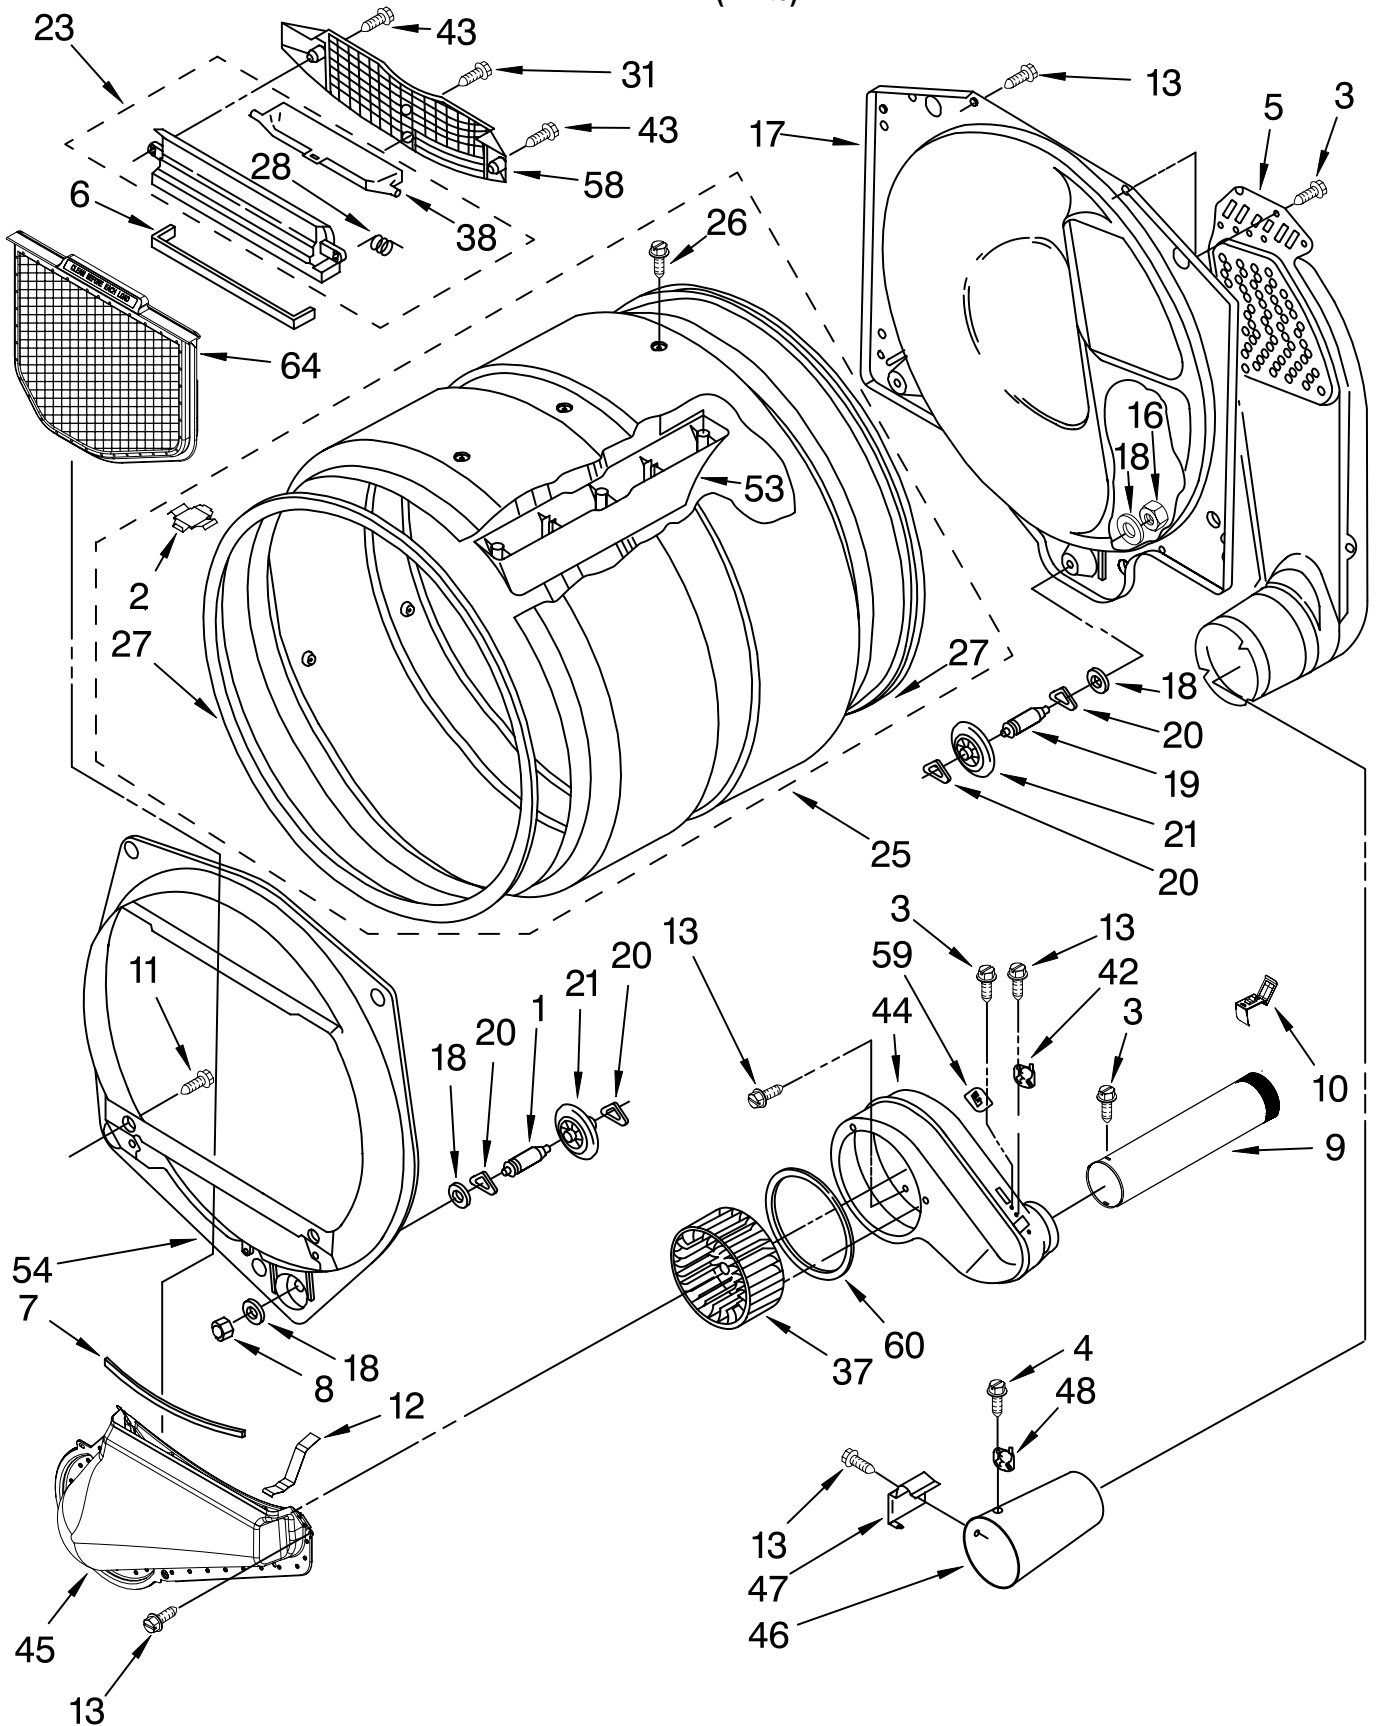

UPPER AND LOWER BULKHEAD PARTS

For Model: CSP2761TQ0
(White)

FOR ORDERING INFORMATION REFER TO PARTS PRICE LIST

UPPER AND LOWER BULKHEAD PARTS

For Model: CSP2761TQ0
(White)

Illus. No.	Part No.	DESCRIPTION	Illus. No.	Part No.	DESCRIPTION	Illus. No.	Part No.	DESCRIPTION
1	8575324	Shaft, R.H. Thread	16	W10001120	Nut, 3/8-16 (L.H.)	42	3387138	Thermostat, Internal-Bias
2	8066086	Drum Hole Plug	17	3387809	Bulkhead, Rear	43	3387230	Screw, 10-16 x 13/16
3	8533971	Screw, 8-18 x 5/16	18	3387459	Washer, Support	44	8544362	Housing, Blower
4	90767	Screw, 8-18 x 3/8	19	8575325	Shaft, L.H. Thread	45	8066168	Lint Duct Assembly
5	3394346	Air Duct Assembly	20	690997	Ring, Tri	46	8066047	Funnel, Burner
6	697813	Seal, Outlet Housing	21	8536973	Roller, Support	47	338906	Sensor, Radiant
7	697814	Seal, Drum Front	23	3394985	Housing, Outlet	48	3391912	Thermostat 255° (124°C)
8	3934666	Nut, 3/8 x 16 (R.H.)	25	8318215	Drum Complete	53	697693	Baffle, Drum (3)
9	8066224	Exhaust Pipe	26	W10109200	Screw, 11-16 x 3/4	54	697557	Bulkhead, Front
10	8572105	Clip, Exhaust	27	697694	Seal, Drum	58	8299979	Grill, Outlet
11	3357011	Screw, 10-16 x 1/2	28	3394986	Spring, Lint Screen	59	3392519	Thermal Fuse
12	8066208	Clip-Spring	31	487909	Screw, 8-15 x 1/2	60	697770	Seal, Cover Plate
13	3390647	Screw, 8-18 x 1/2	37	697772	Wheel, Blower	64	8066170	Screen, Lint
			38	3394984	Door, Lint Screen			

FOR ORDERING INFORMATION REFER TO PARTS PRICE LIST