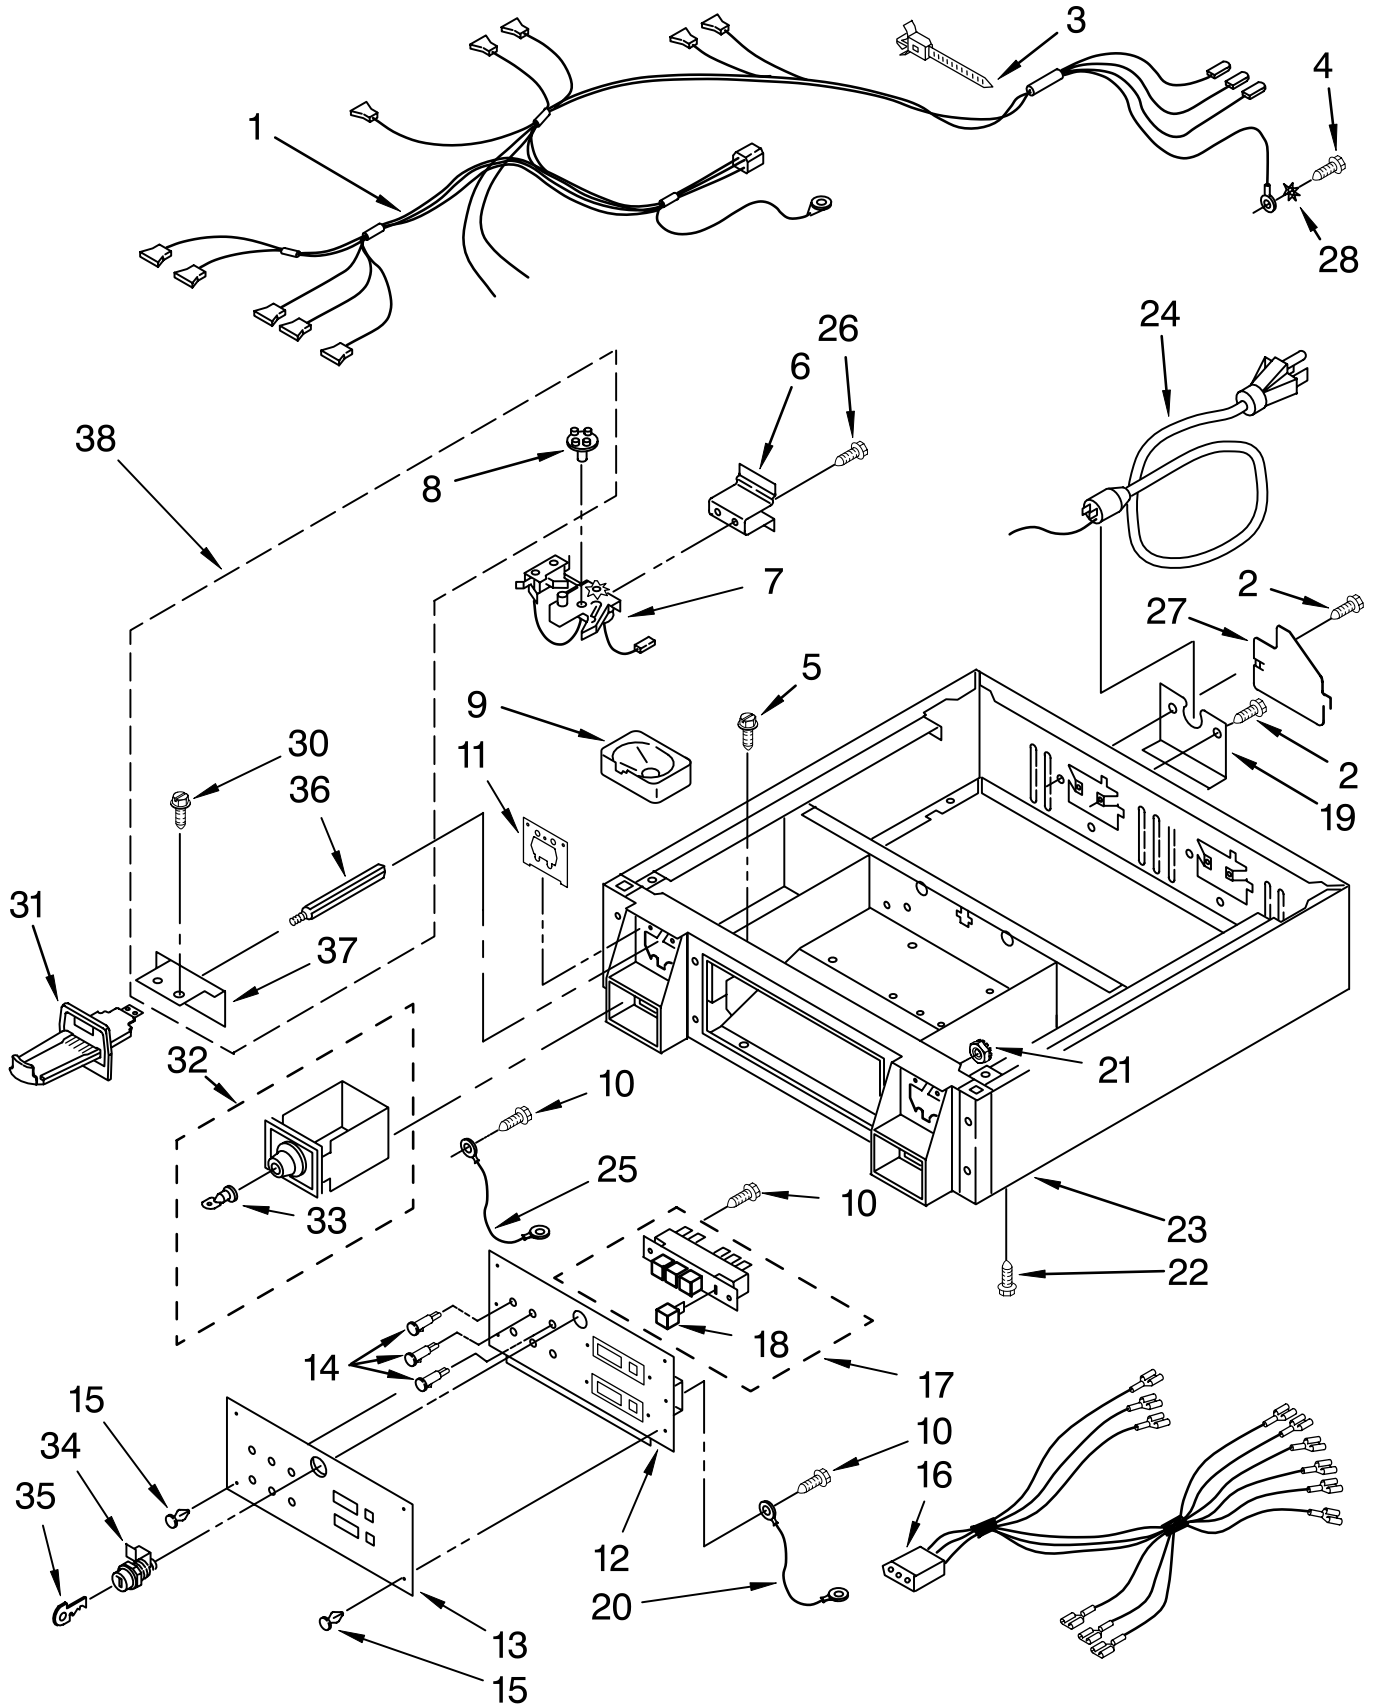

CONTROL PANEL AND SEPARATOR PARTS

For Model: CSP2761TQ0
(White)

FOR ORDERING INFORMATION REFER TO PARTS PRICE LIST

CONTROL PANEL AND SEPARATOR PARTS

For Model: CSP2761TQ0
(White)

Illus. No.	Part No.	DESCRIPTION	Illus. No.	Part No.	DESCRIPTION	Illus. No.	Part No.	DESCRIPTION
1	8283295	Harness, Wire (2)	17	8316437	Switch, Pushbutton (2)	33		Key (Money Box) (When Ordering Specify Vendor And Key Number)
2	3400000	Screw, 10-24 x 3/8	18	8316433	Pushbutton	34	8316526	Security Lock/Key And Cam Assembly
3	3391018	Tie, Cable	19	3390189	Strain Relief	35		Key (Service Door) (When Ordering Specify Vendor And Key Number)
4	697776	Screw, 10-32 x 5/8	20	8539882	Jumper Wire	36	8318517	Bolt, Slide Mechanism
5	98139	Screw, 8-32 x 5/16	21	3400029	Nut, 10-32 (6)	37	3390424	Slide Extension
6	3390115	Bracket, Timer (2)	22	3400500	Bolt, 5-16 x 18 (2)	38	3390615	Screw & Cam Bag Assembly
7	3389668	Timer (Includes 4-Pin Cam) (2)	23	3978853	Collar			Coin Mechanism Parts May Be Ordered From Whirlpool Or Vendor(s) Listed Below.
8		Cam	24	3401402	Cord, Power			
	3387974	3-Pin (60 Min.)	25	3401699	Jumper Wire (Ground)			
	339855	4-Pin (45 Min.)	26	3400094	Screw, 10-32 x 3/8			
	343777	6-Pin (30 Min.)	27	3396795	Cover, Terminal Block (2)			
		*Also Available	28	3390443	Retainer, Terminal (2)			
	339854	9-Pin (20 Min.)			Following Parts Supplied On Whirlpool Coin Equipped Models Only.			
	339853	12-Pin (15 Min.)						
9	385421	Funnel, Coin (2)	30	96435	Screw, 10-32 x 3/8			
10	303921	Screw, 8-32 x 3/8	31	8316520	Slide Mechanism (Vertical 8-Coin) (Dollar Vend) Inserts (Not Shown)			
11	3954761	Plate, Chute Adapter (2) (Includes Illus. 9)		8316264	Blank			
12	3979100	Panel, Control		8316265	25¢			
13	8527831	Insert, Decorative	32	8316525	Money Box W/Lock			
14		Lamp, Indicator						
	3979325	Red						
	3979326	Amber						
	3979327	Blue						
15	354239	Rivet (4)						
16	8283296	Wire Jumper (2) (Light & Switch)						

◆ ESD
270 New Jersey Dr.
Fort Washington, PA
19034

1-800-523-1510

info@esdcoin.com

FOR ORDERING INFORMATION REFER TO PARTS PRICE LIST