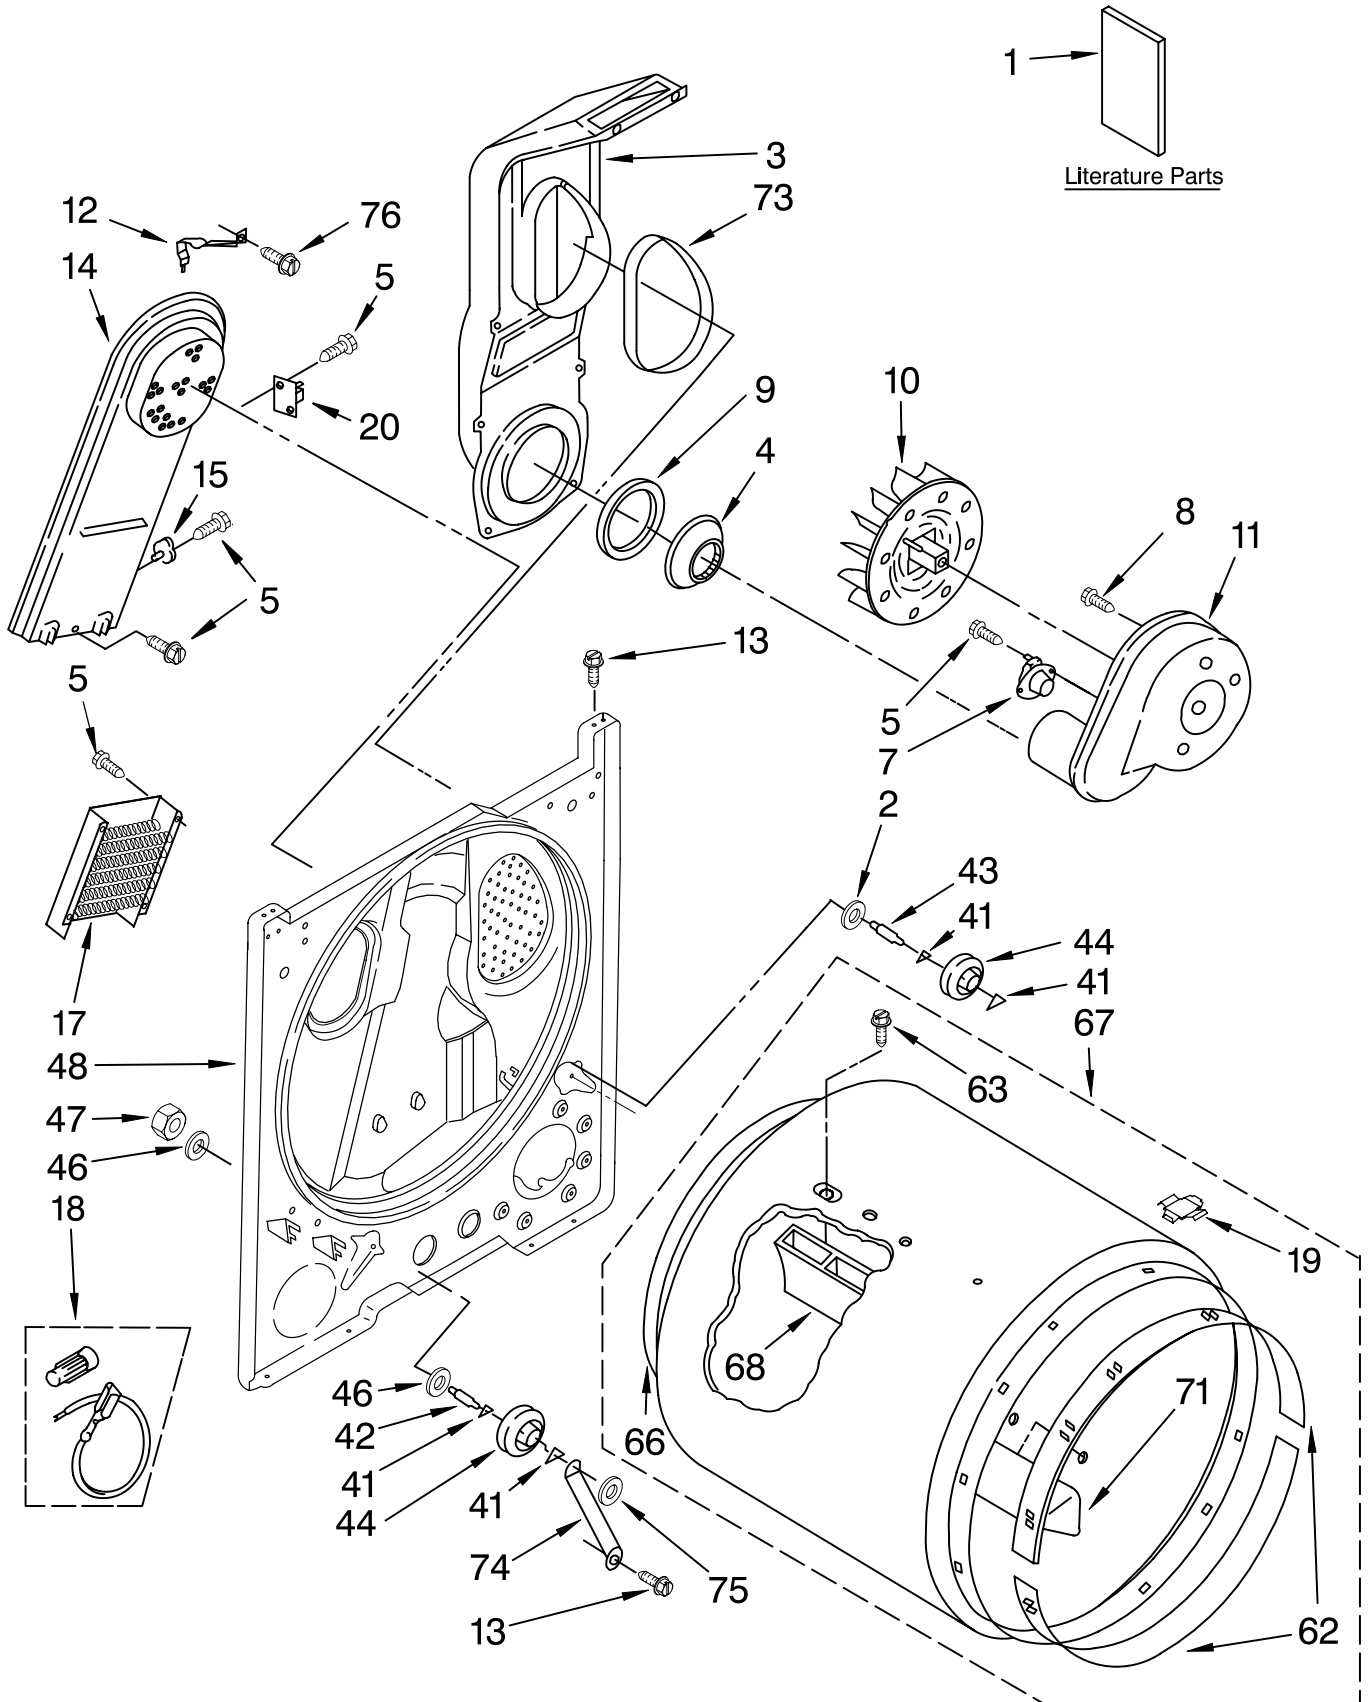

BULKHEAD PARTS

For Model: GCEM2990TQ0

(White)

FOR ORDERING INFORMATION REFER TO PARTS PRICE LIST

BULKHEAD PARTS

For Model: GCEM2990TQ0

(White)

Illus. No.	Part No.	DESCRIPTION	Illus. No.	Part No.	DESCRIPTION	Illus. No.	Part No.	DESCRIPTION
1		Literature Parts	11	8577230	Housing, Blower	41	690997	Ring, Tri
	8527907	Use & Care Guide	12	3398161	Clip	42	3399506	Shaft, L.H.
	8576818	Wiring Diagram	13	343641	Screw, 10-16 x 1/2	43	3399507	Shaft, R.H.
	8577213	Instructions, Installation	14	8541818	Box, Heater	44	3397590	Roller, Support (2)
	W10119635	Service Parts List	15	3977767	Thermostat, High Limit 221°F (105°C)	46	348197	Washer
2	3388703	Washer, Support				47	3359452	Nut, 3/8-16 (2)
3	348368	Lint Chute Assembly	17	3403588	Heater Element	48	3403410	Bulkhead
4	696302	Shield, Exhaust	18	279457	Wire Kit (For Heater Element Wiring Harness Repair)	62	692526	Ring, Bearing (2)
5	90767	Screw, 8-18 x 3/8				63	W10109200	Screw, 11-16 x 3/4
7	3387134	Thermostat, Internal Bias	19	8066086	Drum Hole Plug	66	3406130	Seal, Rear Drum
8	3390647	Screw, 8-18 x 1/2				67	695587	Drum Assembly
9	347139	Seal, Lint Chute	20	3977393	Thermal, Cut-Off (Includes Illus. 15)	68	692490	Baffle, Drum (2)
10	694089	Wheel, Blower (Includes Illus. 16)				71	3403636	Baffle, Drum (1)
						73	339956	Seal
						74	3976434	Bracket, Support
						75	90296	Clip
						76	489463	Screw, 8-18 x 5/8

FOR ORDERING INFORMATION REFER TO PARTS PRICE LIST