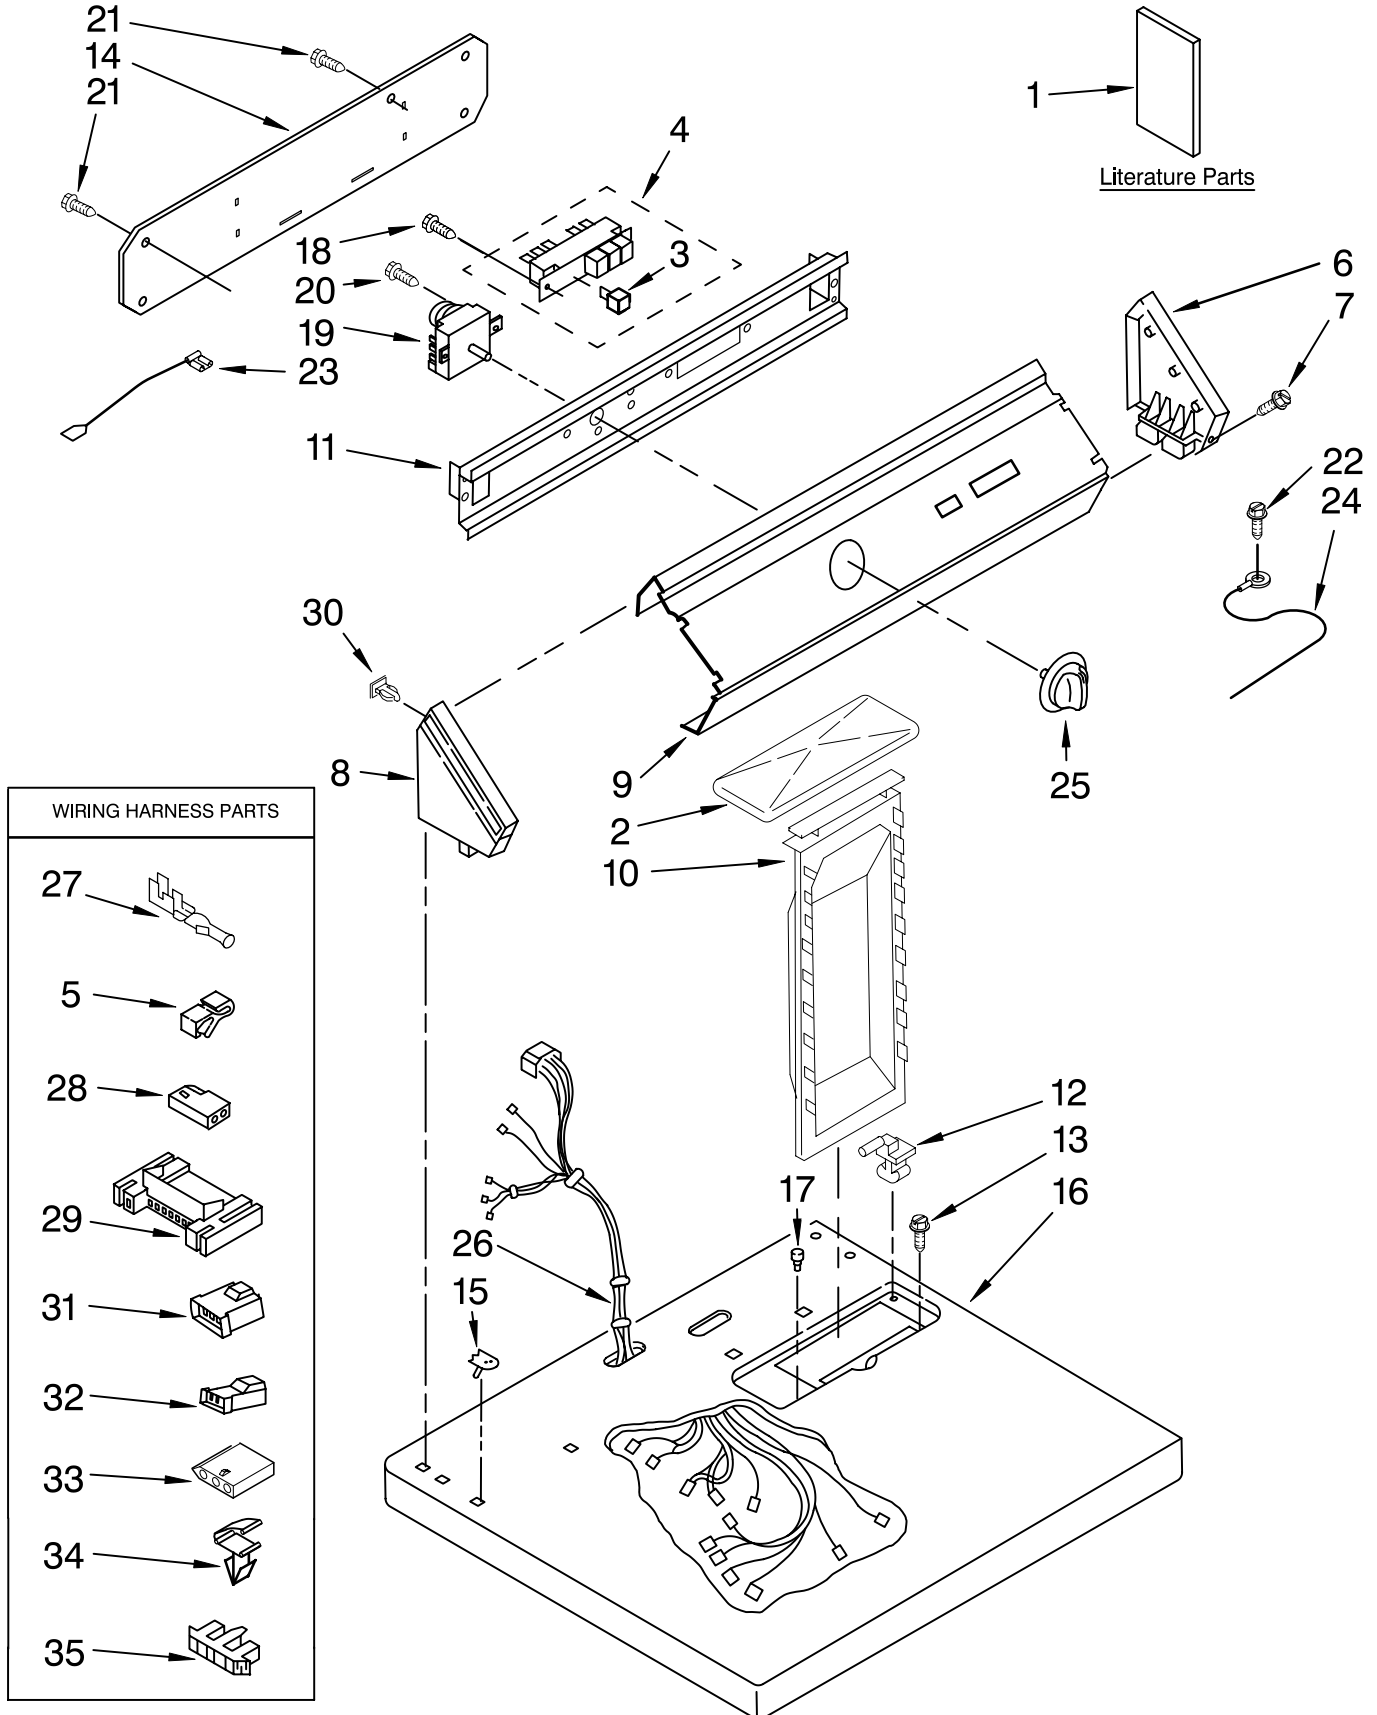

PARTS LIST

for

COMMERCIAL GAS DRYER

MODEL
GCGM2991TQ0

FOR CUSTOMER SATISFACTION ALWAYS USE
FACTORY SPECIFICATION PARTS

Whirlpool CORPORATION

Benton Harbor, Michigan.

TOP AND CONSOLE PARTS

For Model: GCGM2991TQ0
(White)

FOR ORDERING INFORMATION REFER TO PARTS PRICE LIST

TOP AND CONSOLE PARTS

For Model: GCGM2991TQ0
(White)

Illus. No.	Part No.	DESCRIPTION
1		Literature Parts
	8527907	Use & Care Guide
	8576818	Wiring Diagram
	8577213	Instructions, Installation
	W10119636	Repair Parts List
2	8283378	Cover, Lint Screen
3	8316433	Pushbutton
4	8316437	Switch, Pushbutton
5	357572	Clip, Ground
6	3949737	End Cap (R.H.)
7	97787	Screw, 11-16 x 3/4
8	3949734	End Cap (L.H.)
9	8527826	Control Panel
10	349639	Handle & Lint Screen Assembly
11	8527828	Bracket, Control
12	3978606	Hinge, L.H.
	3978605	Hinge, R.H.
13	688983	Screw, 8-18 x 5/8
14	8066156	Panel, Rear
15	357213	Nut, Push-In (2)
16	8316630	Top
17	297535	Bumper, Lint Lid
18	303921	Screw, 8-32 x 3/8
19	3979596	Timer
20	8533971	Screw, 8-18 x 5/16
21	693995	Screw, Hex Head
22	339554	Screw 10-16 x 5/16
23		Wire, Jumper
	3393811	Violet
	3393812	Blue
24	3398893	Wire, Ground
25	8529317	Knob, Timer
26	8299876	Harness, Wiring (Complete)
27	94614	Terminal
28	717252	Receptacle, 2-Way
29	3395683	Connector (Motor)
30	689559	Nut, Push In
31	3403498	Connector, 3-Position
32	3403499	Connector, 2-Position
33	3936144	Connector
34	3394427	Clip, Harness
35	3397269	Connector, Timer