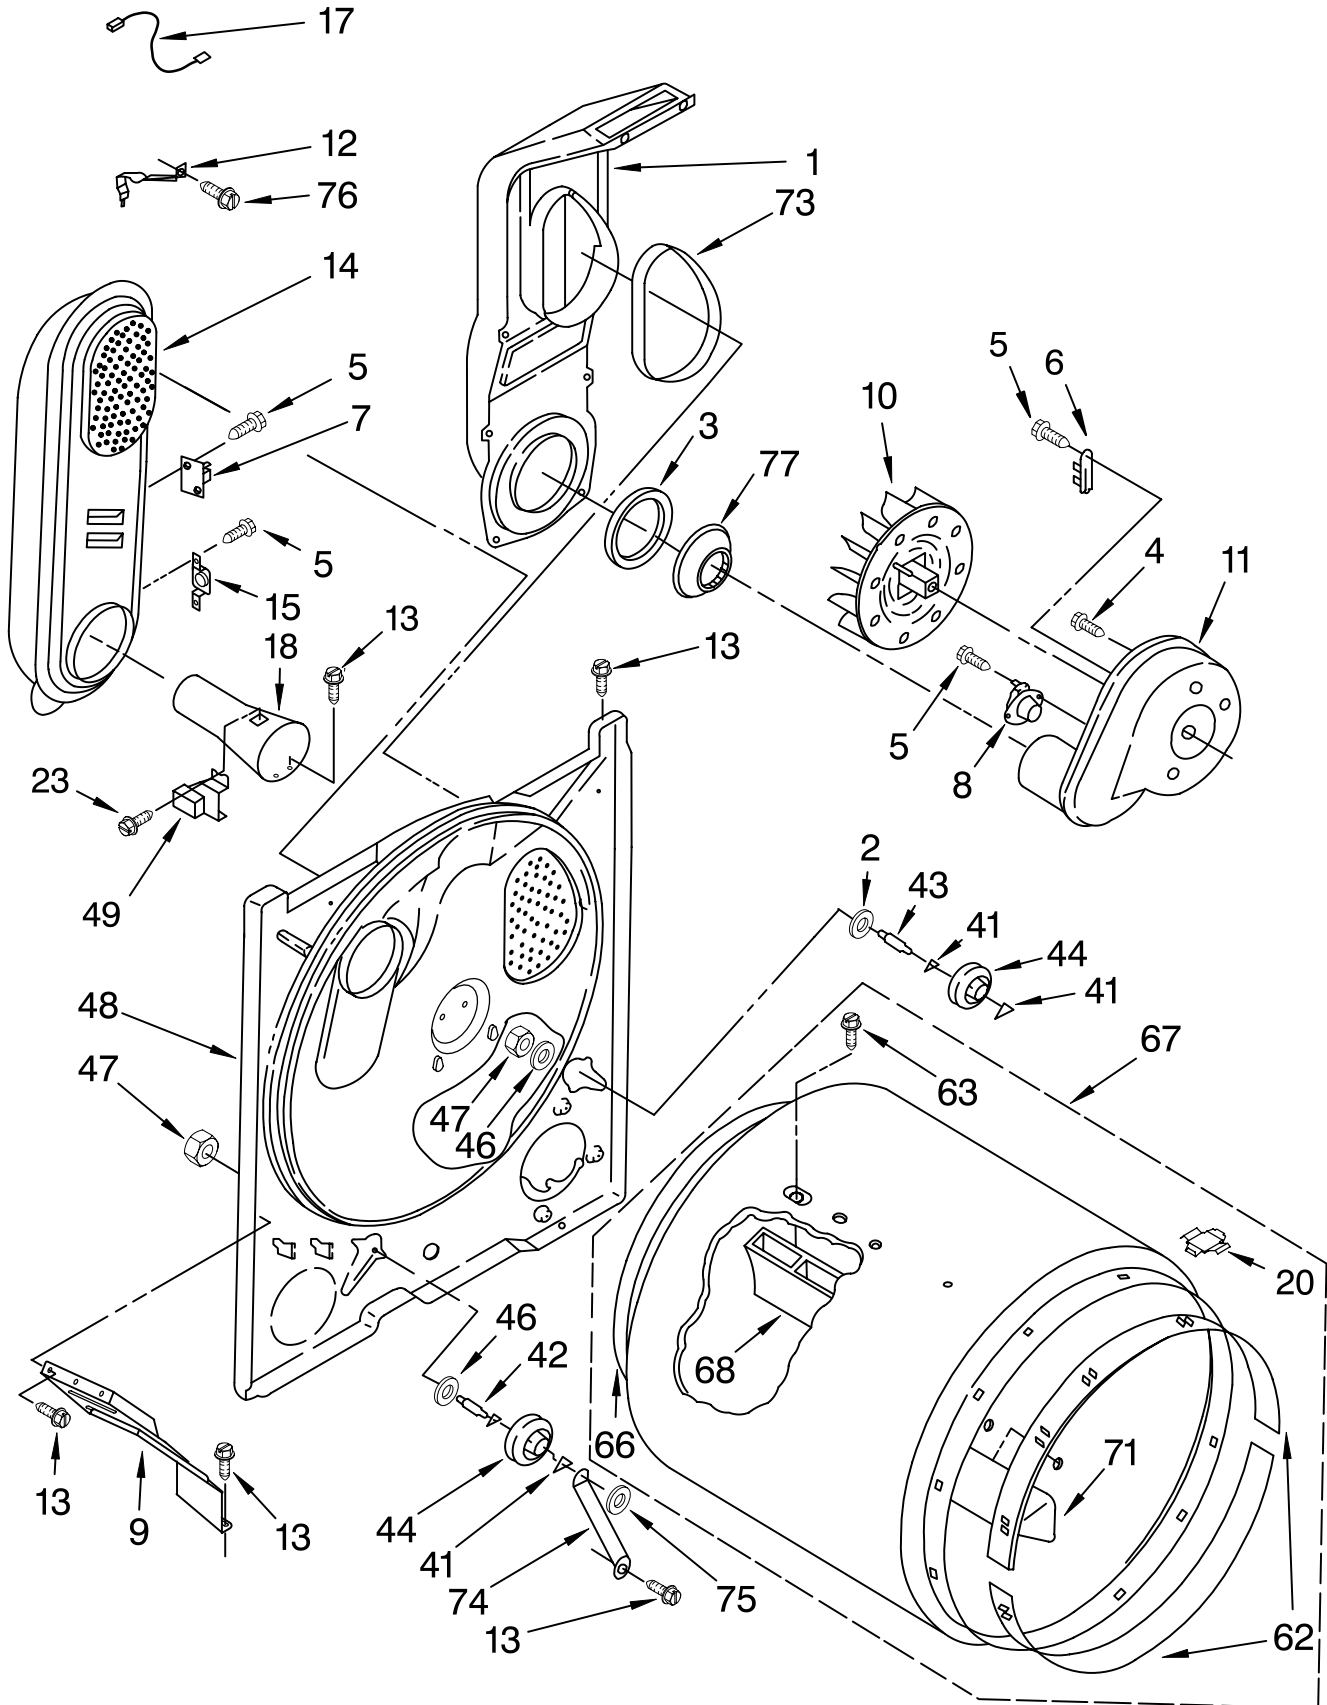

BULKHEAD PARTS

For Model: GCGM2991TQ0
(White)

FOR ORDERING INFORMATION REFER TO PARTS PRICE LIST

BULKHEAD PARTS

For Model: GCGM2991TQ0
(White)

Illus. No.	Part No.	DESCRIPTION	Illus. No.	Part No.	DESCRIPTION	Illus. No.	Part No.	DESCRIPTION
1	348368	Lint Chute Assembly	12	3398161	Clip	46	348197	Washer, Support
2	3388703	Washer-Support	13	343641	Screw, 10-16 x 1/2	47	3359452	Nut, 3/8-16
3	347139	Seal, Lint Chute	14	8530285	Box, Heater	48	3403410	Bulkhead
4	3390647	Screw, 8-18 x 1/2	15	3403140	Thermostat, High Limit	49	338906	Sensor, Radiant
5	90767	Screw, 8-18 x 3/8			205°F (96°C)	62	692526	Ring, Bearing
6	3392519	Fuse, Thermal	17	3401707	Wire, Jumper	63	W10109200	Screw, 11-16 x 3/4
7	280010	Kit, Thermal Cut-Off (Includes Illus. 15)	18	8066049	Funnel, Burner	66	3406130	Seal, Rear
8	3387134	Thermostat, Internal Bias	20	8066086	Drum Hole Plug	67	695587	Drum Assembly
9	3406022	Bracket, Bulkhead	23	339554	Screw, Sensor To Funnel	68	692490	Baffle, Drum (Wide)
10	694089	Wheel, Blower (Includes Illus. 19)	41	690997	Ring, Tri	71	3403636	Baffle, Drum (Narrow)
11	8577230	Housing, Blower	42	3399506	Shaft, L.H.	73	339956	Seal
			43	3399507	Shaft, R.H.	74	3976434	Bracket, Support Shaft
			44	3397590	Roller, Support	75	90296	Clip
						76	489463	Screw, 8-18 x 5/8
						77	696302	Shield, Exhaust

FOR ORDERING INFORMATION REFER TO PARTS PRICE LIST