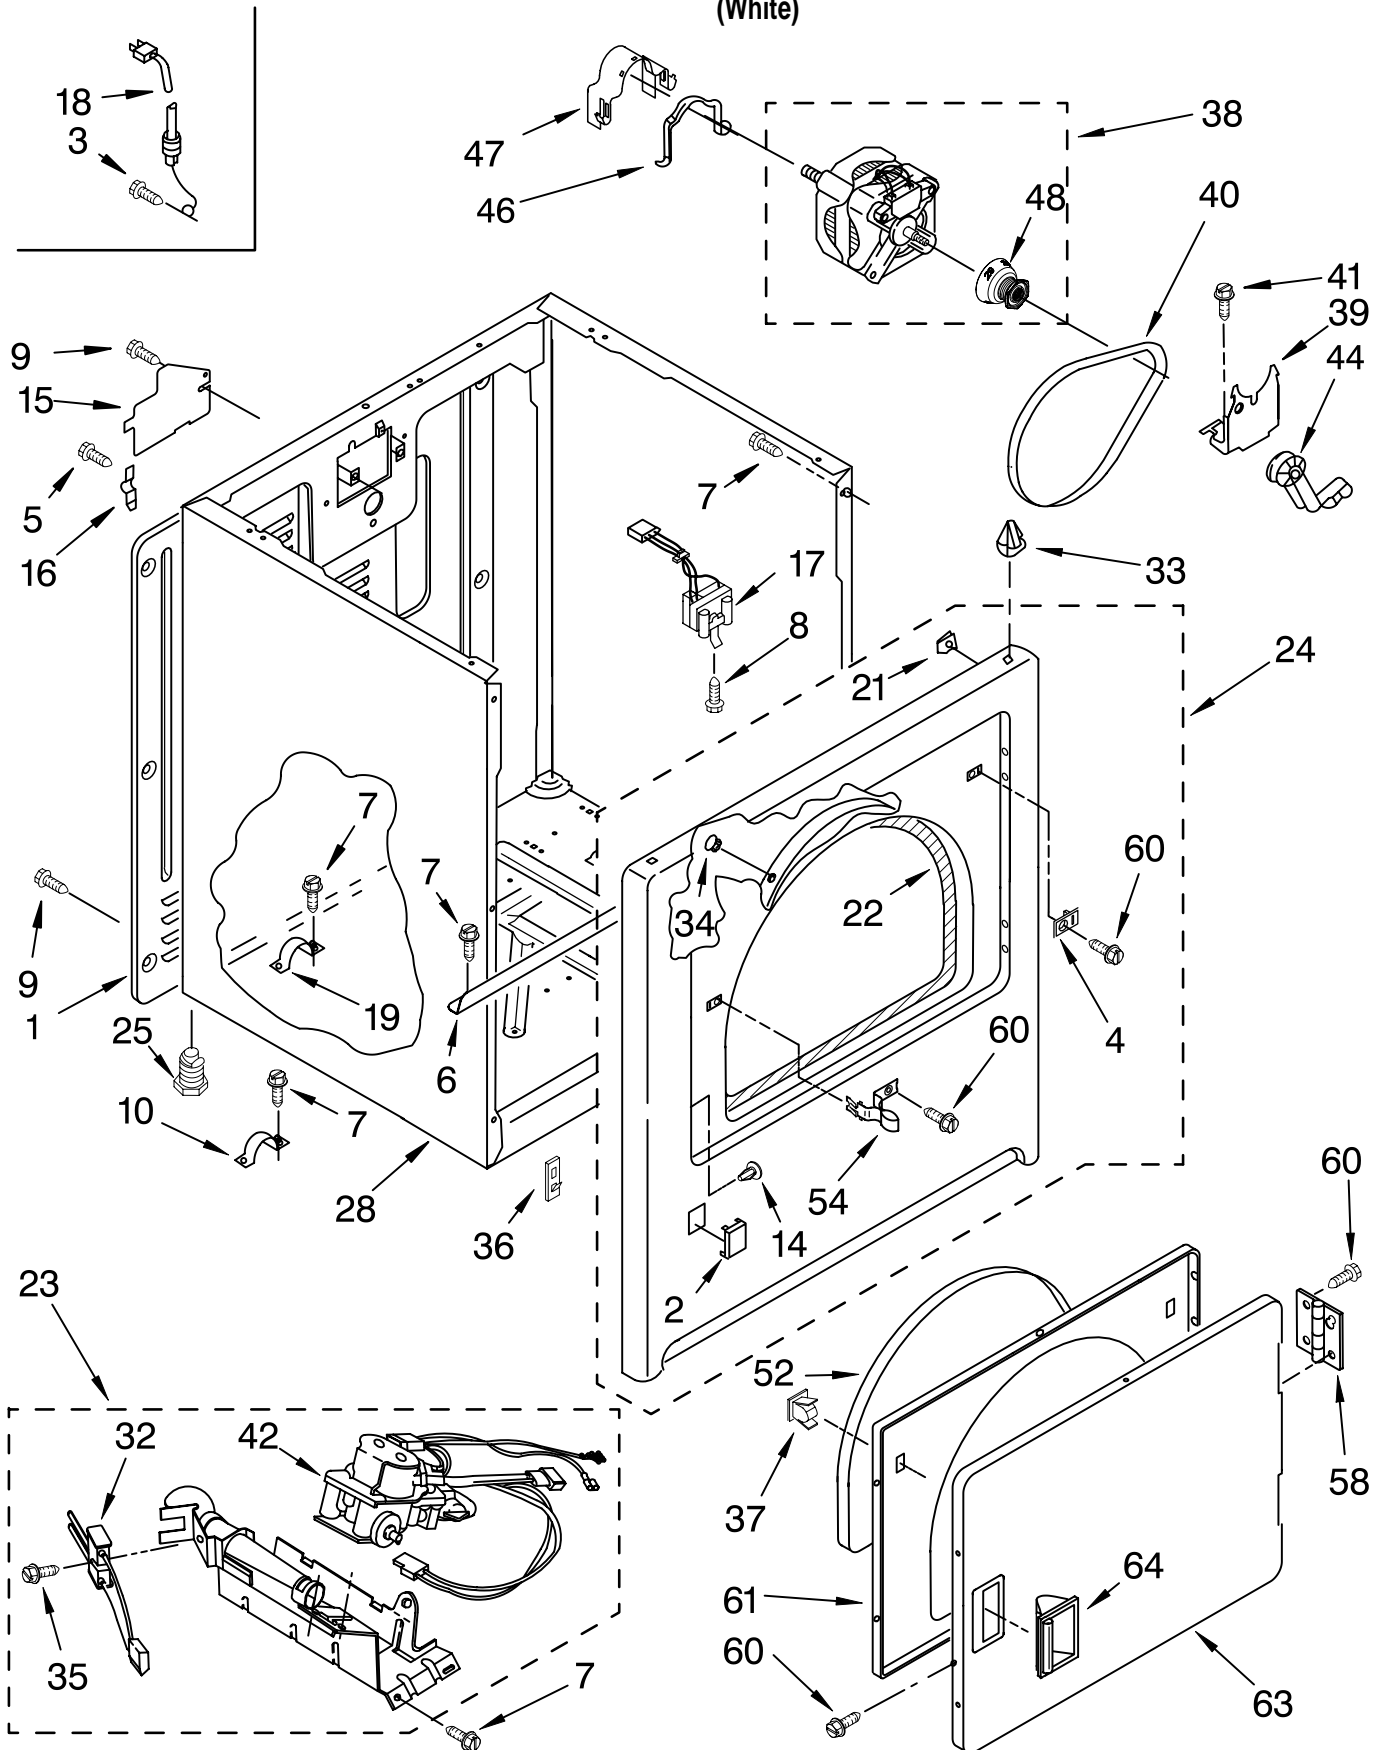

CABINET PARTS

For Model: GCGM2991TQ0

(White)

FOR ORDERING INFORMATION REFER TO PARTS PRICE LIST

W10119636

CABINET PARTS

For Model: GCGM2991TQ0
(White)

Illus. No.	Part No.	DESCRIPTION	Illus. No.	Part No.	DESCRIPTION	Illus. No.	Part No.	DESCRIPTION
1	3396805	Panel, Rear	22	3406129	Seal & Bearing Assembly	37	3389441	Catch, Door Assembly
2	3394975	Plug, Front Panel	23	3401771	Burner Assembly (60 Hz.)	38	8066206	Motor Assembly, 60 Hz.
3	697776	Screw, Ground 10-32 x 5/8			(Refer to Pages 8 & 9 For Further Breakdown)	39	348780	Base, Motor
4	3403630	Plug, Strike	24	3403447	Front Panel Assembly	40	8066065	Belt, Drive
5	388326	Screw, 8-18 x 1-1/4	25	3392100	Foot, Plastic	41	3400500	Bolt, 5/16-18 x 3/4
6	8541400	Bracket, Cabinet		279810	Foot - Optional (Extended Length Package Of 2)	42	8281908	Valve, Gas (Complete) 60 Hz.
7	343641	Screw, 10-16 x 1/2	28	8530603	Cabinet (Includes Illus. 6)	44	691366	Idler & Pulley Assembly
8	697773	Screw, 6-20 x 7/8	32	686590	Ignitor	46	660658	Clip, Motor
9	693995	Screw, Hex Head 8-18 x 3/8	33	690363	Lock, Front Top	47	3404162	Clamp, Motor
10	3980175	Clamp-Elbow	34	685203	Clip, Felt Pad (2)	48	8066184	Pulley, 60 Hz.
14	3404413	Plug, Hinge Hole	35	3393909	Screw & Washer	52	3405246	Seal, Door
15	3396795	Cover, Block	36	3394083	Clip, Front Panel	54	3403431	Strike, Door
16	238088	Hinge, Top (2)				58	3405514	Hinge, Door
17	3406109	Door Switch Assembly				60	342055	Screw, 8-18 x 1/2
18	3401401	Cord, Power				61	3402341	Door, Rear
19	341029	Clamp, Pipe (Rear)				63	3402335	Door, Front
21	98234	Clip, Ground (2)				64	3405184	Handle, Door

FOR ORDERING INFORMATION REFER TO PARTS PRICE LIST