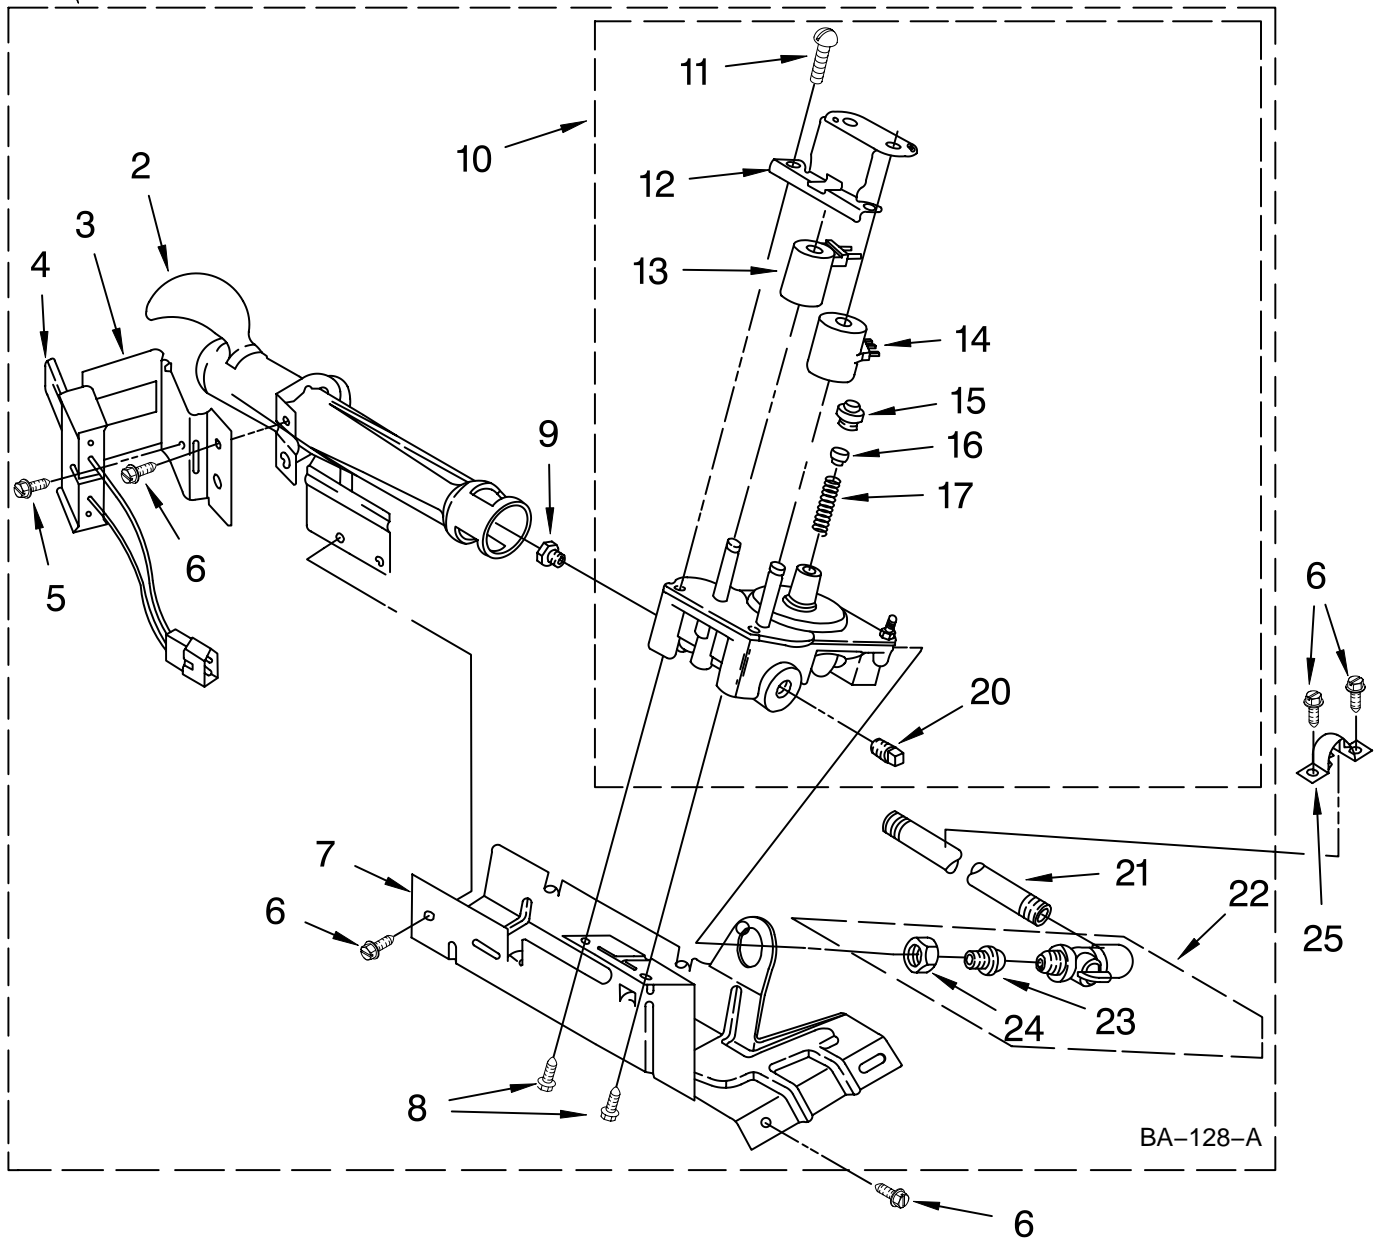

3401771 BURNER ASSEMBLY

For Model: GCGM2991TQ0
(White)

1 USE WITH TYPE 1 – NATURAL, TYPE 2 – MIXED, TYPE 3 – MANUFACTURED
AND TYPE 4 – LIQUEFIED PROPANE AND BUTANE GASES

BA-128-A

FOR ORDERING INFORMATION REFER TO PARTS PRICE LIST

3401771 BURNER ASSEMBLY

For Model: GCGM2991TQ0
(White)

USE WITH TYPE 1 – NATURAL, TYPE 2 – MIXED, TYPE 3 – MANUFACTURED
AND TYPE 4 – LIQUEFIED PROPANE AND BUTANE GASES

Illus. No.	Part No.	DESCRIPTION
1	3401771	Burner Assembly 60 Hz. (Type 1, 2 & 3) (White Rodgers)
2	688617	Tube, Burner
3	694298	Bracket, Ignitor
4	686590	Ignitor
5	3393909	Screw & Washer (8–32 x 5/8)
6	343641	Screw, 10–16 x 1/2
7	693986	Base, Burner
8	3387057	Screw, 8–18 x 3/8 (2)
9		Orifice, Burner
	234826	Type 1
	15775	Type 2
	15419	Type 3
	229742	Type 4 (Butane)
	234868	Type 4 (Propane)
10	3401775	Valve, 60 Hz.
11	694421	Screw, 8–32 x 1/2 (2)
12	694538	Bracket, Coil
13	694540	Coil, 60 Hz. (2 Terminal) (Main)
14	694539	Coil, 60 Hz. (Split) (3 Terminal) (Pilot Position)
15	694424	Leak Limiter
16	694423	Screw, Regulator Adjustment
17	694422	Spring, Regulator
20	239822	Plug, Pipe
21	233273	Pipe, Gas Supply
22	3393658	Valve & Union, Shut–Off
23	3393767	Pipe, Tail
24	233076	Nut, Compression
25	341029	Clamp, Pipe

Following Parts Not Illustrated

694572 Conversion Kit
(Type 1, 2 & 3)
to Type (4) L.P.G.

BA–128–A

FOR ORDERING INFORMATION REFER TO PARTS PRICE LIST