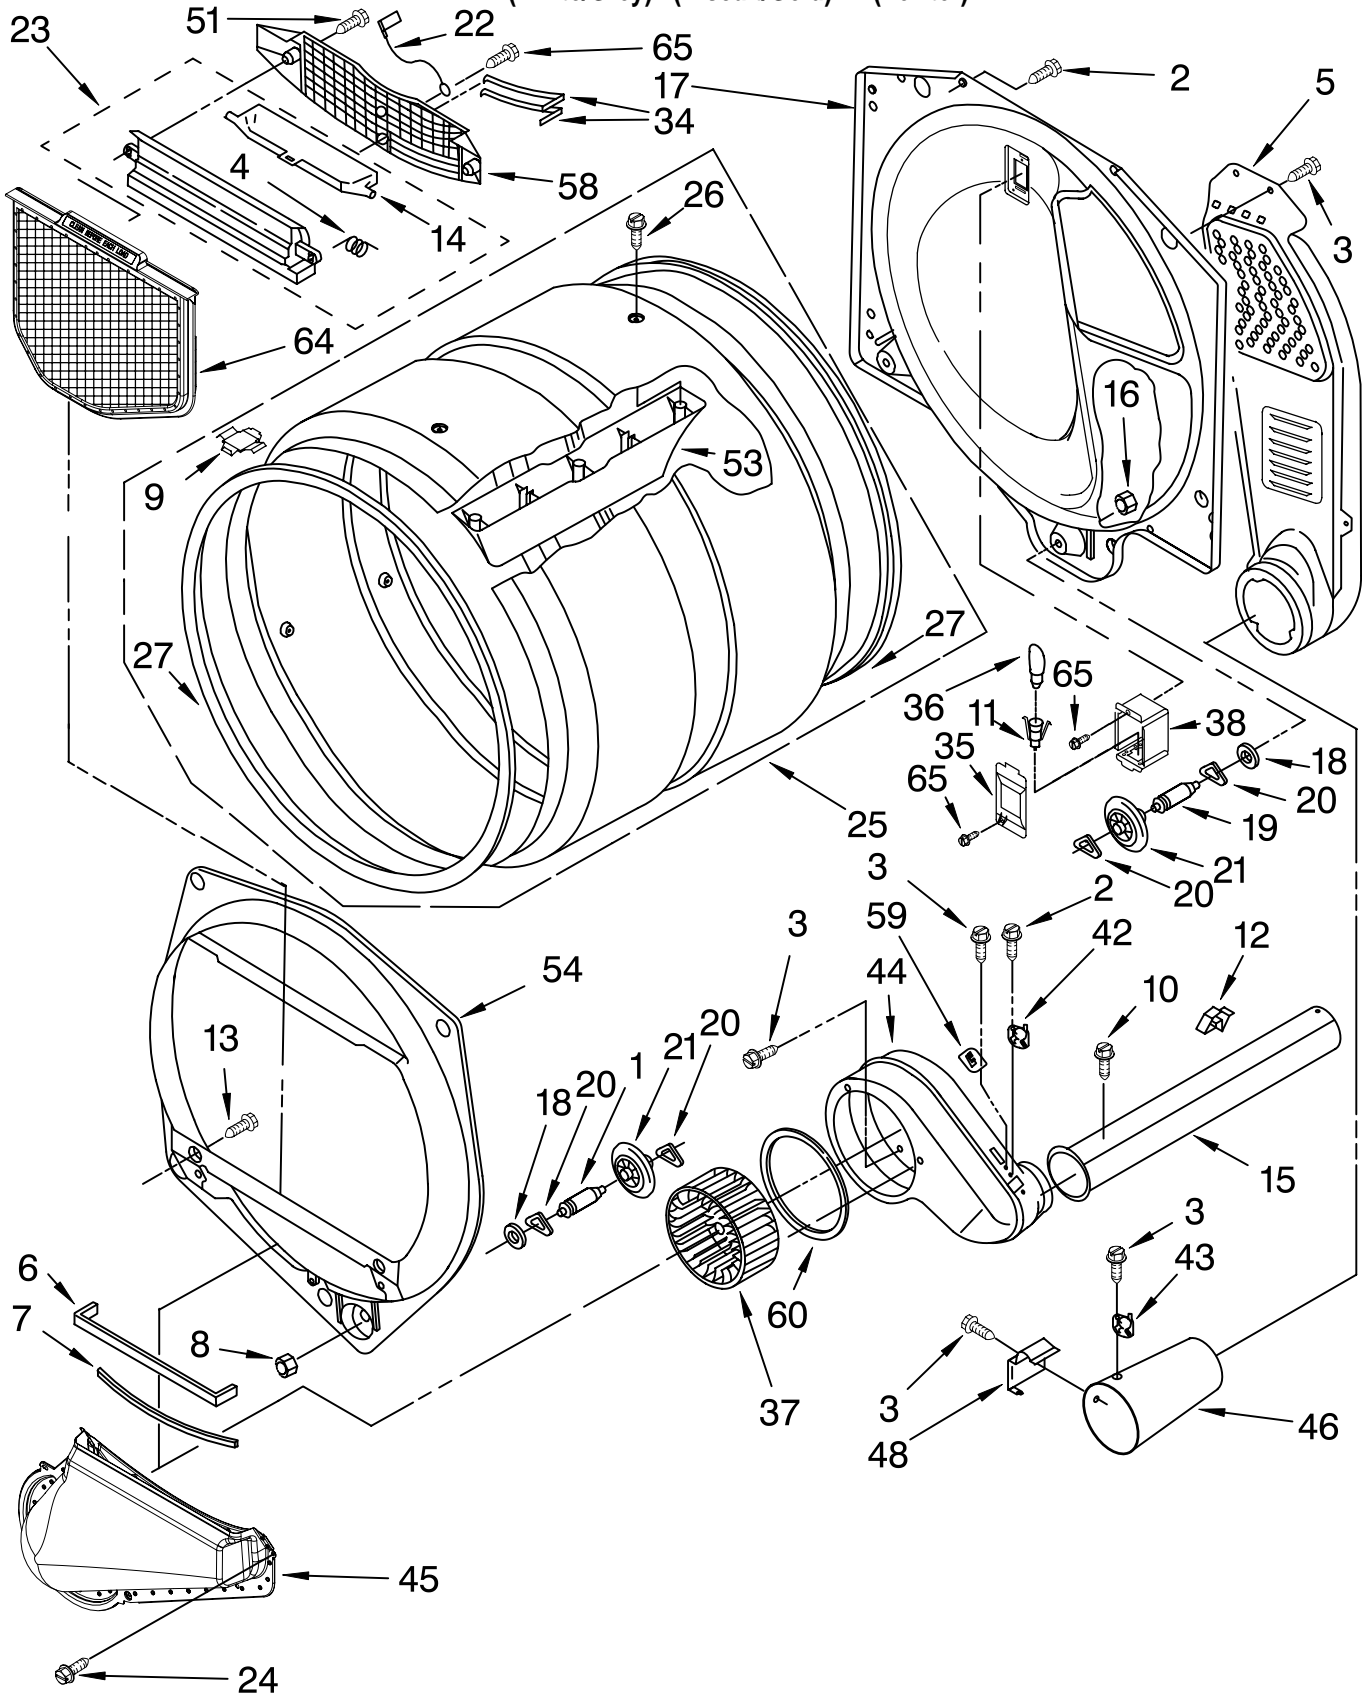

BULKHEAD PARTS

For Models: GGQ8811PW0, GGQ8811PG0, GGQ8811PL0
(White/Grey) (Biscuit/Gold) (Pewter)

FOR ORDERING INFORMATION REFER TO PARTS PRICE LIST

BULKHEAD PARTS

For Models: GGQ8811PW0, GGQ8811PG0, GGQ8811PL0
(White/Grey) (Biscuit/Gold) (Pewter)

Illus. No.	Part No.	DESCRIPTION	Illus. No.	Part No.	DESCRIPTION	Illus. No.	Part No.	DESCRIPTION
1	3399508	Shaft, R.H. Thread	16	3387709	Nut, 3/8-16 (L.H.)	38	3977373	Bracket, Drum Light
2	3390647	Screw, 8-18 x 1/2	17	8520836	Bulkhead, Rear			
3	90767	Screw, 8-18 x 3/8	18	3387459	Washer, Support	42	8318268	Thermostat, Internal Bias
4	3394986	Spring, Lint Screen Door	19	3399509	Shaft, L.H. Thread	43	3403140	Thermostat, High-Limit 205°F (96°C)
5	3394346	Air Duct Assembly	20	690997	Ring, Tri	44	8544362	Housing, Blower
6	697813	Seal, Outlet Housing	21	8536973	Roller, Support	45	8066168	Lint Duct Assembly
7	697814	Seal, Drum Front	22	3392258	Wire, Ground (Sensor)	46	8066047	Funnel, Burner
8	3359452	Nut, 3/8 x 16(R.H.)	23	3394985	Outlet Housing Assembly	48	338906	Sensor, Radiant
9	8066086	Drum Hole Plug	24	359625	Screw, 8-18 x 1/2	51	3387230	Screw, 10-16 x 1
10	3390646	Screw, 8-18 x 5/16	25	8318215	Complete Drum Assembly	53	697693	Baffle, Drum
11	3403634	Socket Assembly	26	97787	Screw, 11-16 x 3/4	54	697557	Bulkhead, Front
12	3388229	Clip	27	697694	Seal, Drum	58	8299979	Grill, Outlet
13	695240	Screw, 8-18 x 1/2	34	3387223	Electrode, Sensor	59	3392519	Thermal Fuse
14	3394984	Door, Lint Screen	35	3402841	Lens, Drum Light	60	697770	Seal, Cover Plate
15	8318486	Exhaust Pipe	36	3406124	Bulb, Light	64	8066170	Lint, Screen
			37	697772	Wheel, Blower	65	487909	Screw, 8-15 x 1/2

FOR ORDERING INFORMATION REFER TO PARTS PRICE LIST