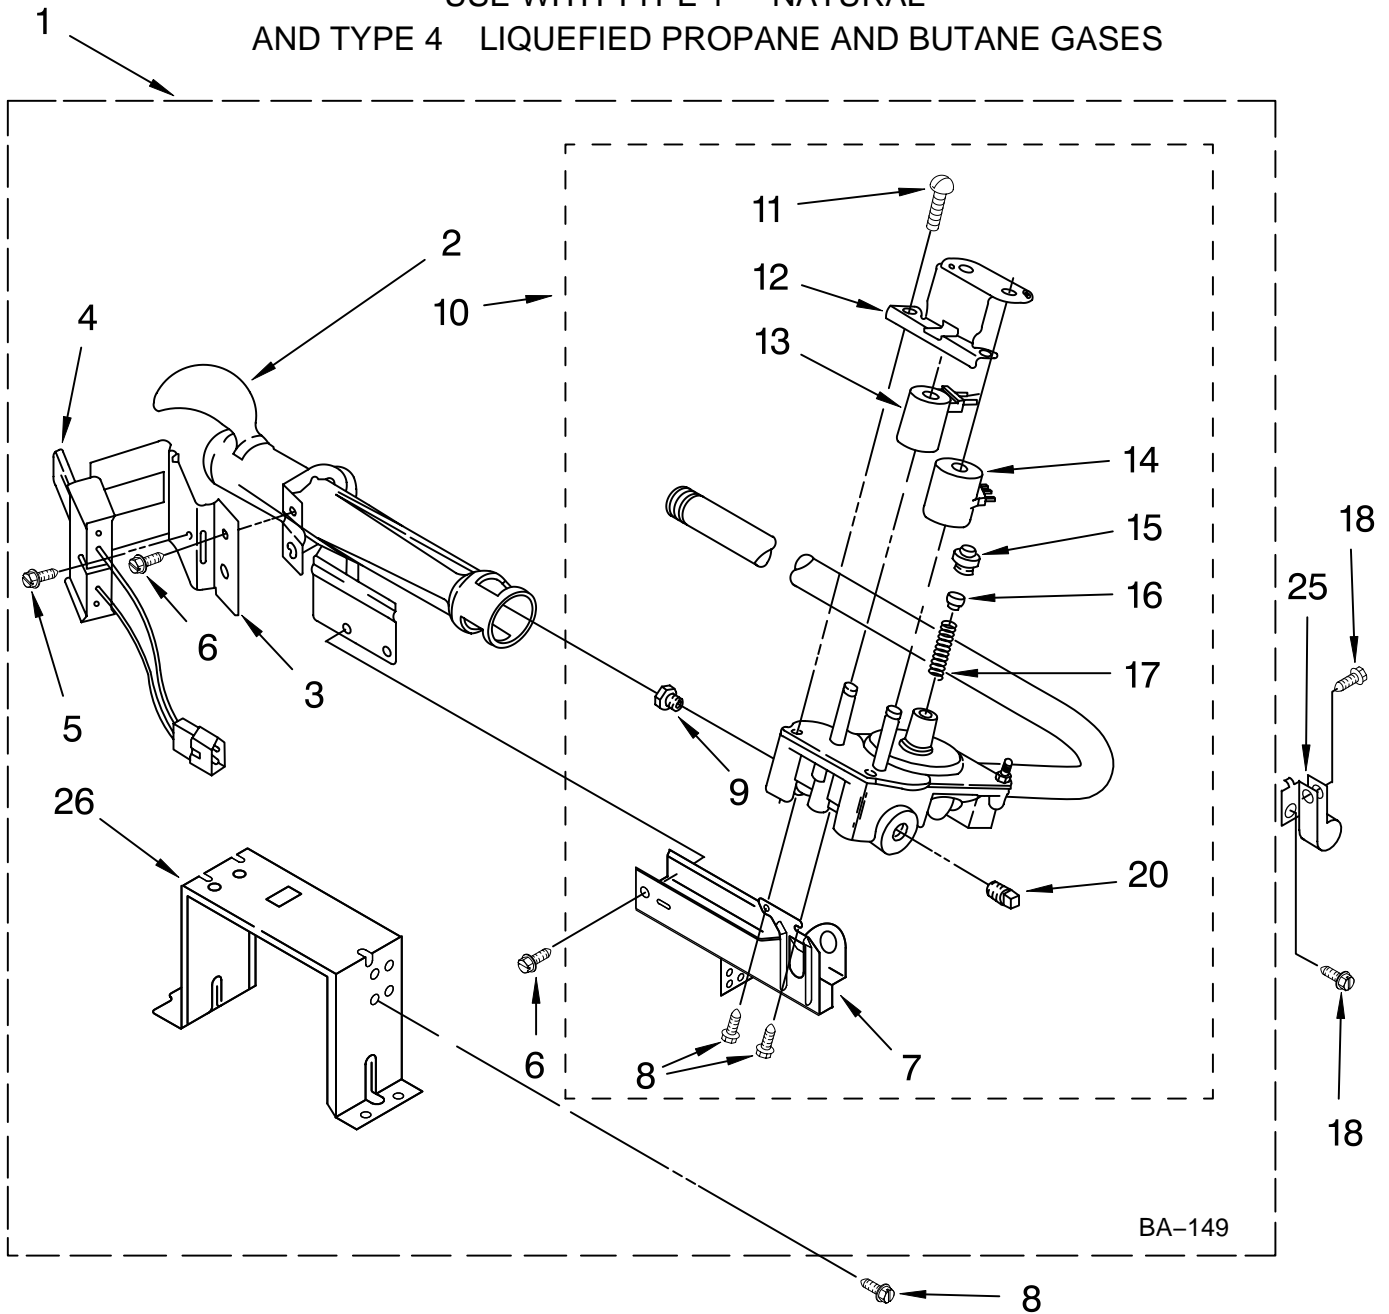

8318276 BURNER ASSEMBLY

For Models: GGQ8811PW0, GGQ8811PG0, GGQ8811PL0
(White/Grey) (Biscuit/Gold) (Pewter)

USE WITH TYPE 1 – NATURAL
AND TYPE 4 LIQUEFIED PROPANE AND BUTANE GASES

BA-149

FOR ORDERING INFORMATION REFER TO PARTS PRICE LIST

8318276 BURNER ASSEMBLY

For Models: GGQ8811PW0, GGQ8811PG0, GGQ8811PL0
(White/Grey) (Biscuit/Gold) (Pewter)

USE WITH TYPE 1 – NATURAL
AND TYPE 4 LIQUEFIED PROPANE AND BUTANE GASES

Illus. No.	Part No.	DESCRIPTION
1	8318276	Burner Assembly 60 Hz. (Type 1) (White Rodgers)
2	688617	Tube, Burner
3	694298	Bracket, Ignitor
4	686590	Ignitor
5	3393909	Screw & Washer (8-32 x 7/8)
6	343641	Screw, 10-16 x 1/2
7	3389871	Base, Burner
8	3387057	Screw, 8-18 x 3/8
9		Orifice, Burner
	234826	Type 1
	229742	Type 4 (Butane)
	234868	Type 4 (Propane)
10	8318281	Valve, Gas 60 Hz. (Complete) (Includes Pipe & Illus. #7).
11	694421	Screw, 8-32 x 1/2 (2)
12	694538	Bracket, Coil
13	694540	Coil, 60 Hz. (2 Terminal) (Main)
14	694539	Coil, 60 Hz. (Split) (3 Terminal) (Pilot Position)
15	694424	Leak, Limiter
16	694423	Screw, Regulator Adjustment
17	694422	Spring, Regulator
18	3390647	Screw, 8-18 x 1/2
20	239822	Plug, Pipe
25	3387561	Clamp, Pipe
26	3389889	Bracket, Support

Following Parts Not Illustrated

694572 Conversion Kit
(Type 1)
to Type (4) LPG).

BA-149

FOR ORDERING INFORMATION REFER TO PARTS PRICE LIST