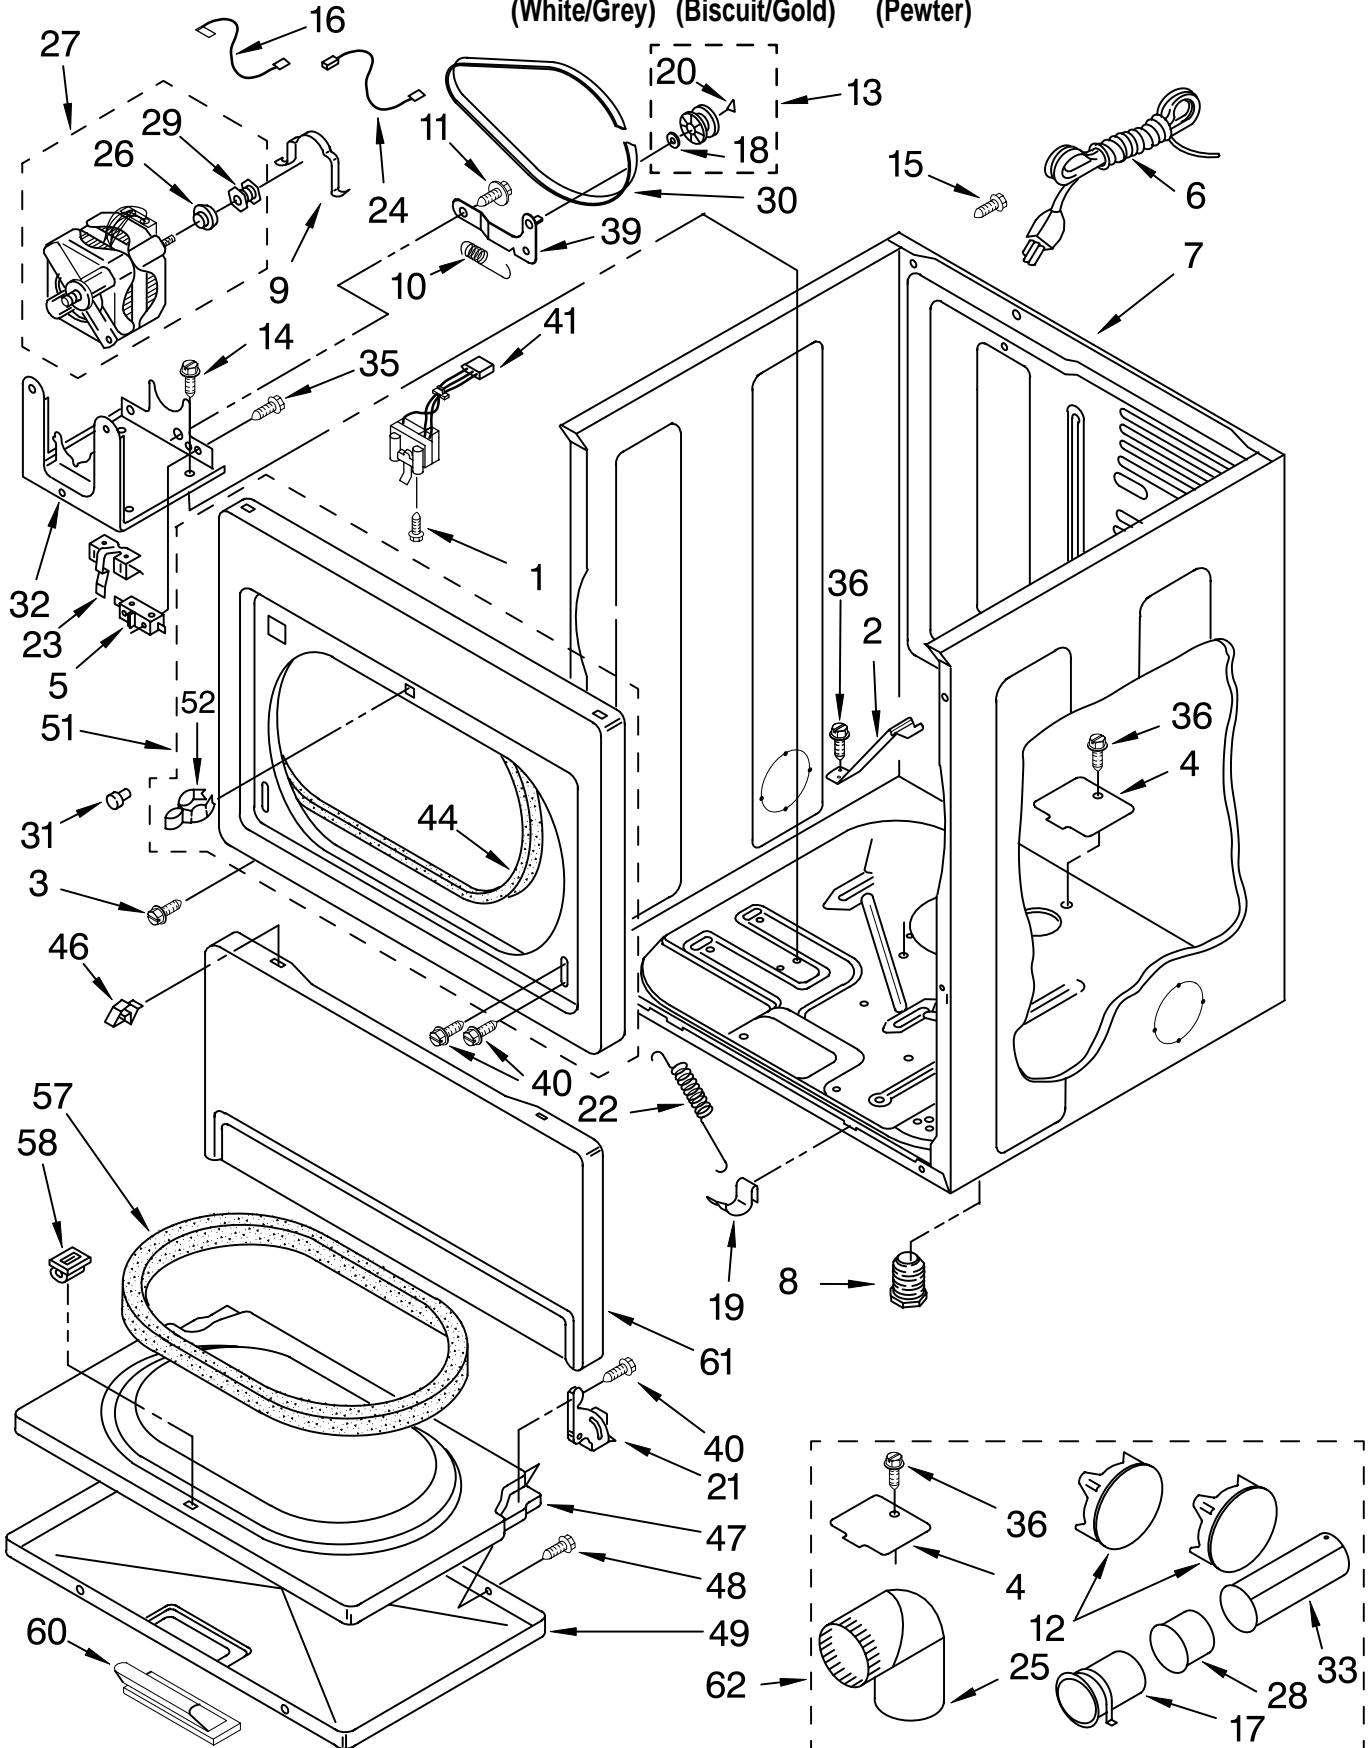

CABINET PARTS

For Models: GGQ8811PW0, GGQ8811PG0, GGQ8811PL0
(White/Grey) (Biscuit/Gold) (Pewter)

FOR ORDERING INFORMATION REFER TO PARTS PRICE LIST

CABINET PARTS

For Models: GGQ8811PW0, GGQ8811PG0, GGQ8811PL0
(White/Grey) (Biscuit/Gold) (Pewter)

Illus. No.	Part No.	DESCRIPTION	Illus. No.	Part No.	DESCRIPTION	Illus. No.	Part No.	DESCRIPTION
1	697773	Screw, 6-20 x 7/8	18	233520	Washer, Thrust	49		Door, Front
2	8529757	Bracket, Burner	19	297092	Clip (2)		8521938	White
3	8281212	Screw, 8-18 x 3/8	20	690997	Tri Ring		8521939	Biscuit
4	3394331	Plate, Cover	21	3387560	Hinge, Door (R.H.)		8521936	Grey
5	3394881	Switch, Broken Belt	22	3387559	Hinge, Door (L.H.)	51		Upper Front Panel
6	344020	Cord, Power	23	3387565	Spring, Door (2)		697227	White
7		Cabinet	24	8066120	Lever, Snap Switch		3977761	Biscuit
	8310656	White	25	3394081	Wire, Belt Switch		3979198	Grey
	8310659	Biscuit	26	49026	4" - 90° Elbow	52	696144	Strike, Door
	8528155	Grey	27	3393657	Restrainer, Belt	57	3390736	Seal, Door
8	3392100	Foot, Dryer	28	8538263	Motor, Assembly	58	690081	Catch, Door Assembly
	279810	Foot - Optional (Extended Length Package Of 2) (Not Included)	29	3395534	Exhaust Pipe (Short)	60		Handle, Door
9	660658	Clamp, Motor (2)	30	3389729	Pulley 60 HZ.		3979726	Sage
10	3387374	Spring, Idler	31	3387610	Belt, Drive		3979727	Grey
11	3389420	Retainer, Idler	32	693152	Bumper	61		Toe, Panel (Includes Illus. 31)
12		Plug, Multivent	33	3387118	Bracket, Motor		697215	White
	697750	White	35	3395535	Exhaust Pipe (Long)		3977764	Biscuit
	3388311	Biscuit	36	98129	Screw, 6-20 x 1 3/8		3979197	Grey
	3979261	Grey	37	693995	Screw, 8-18 x 3/8	Optional Parts Not Included		
13	3388672	Pulley Assembly	38	3388674	Idler Bracket	Dryer Exhaust Kit (For Side & Bottom Venting)		
14	3390663	Screw, 10-16 x 1/2	39	3357011	Screw, 10-16 x 1/2			
15	697776	Screw, Ground	40	3406107	Door Switch Assembly			
16	3398948	Wire, Jumper (Broken Belt Switch)	41	3387242	Seal, Front Panel			
17	3395532	Exhaust Pipe & Bracket	42	3388229	Retainer			
			43	697655	Door, Rear	62	279818	White
			44	694091	Screw, 8-18 x 3/8		279925	Biscuit
							279969	Grey

OPTIONAL PARTS (NOT INCLUDED)

Illus. No.	Part No.	DESCRIPTION	Illus. No.	Part No.	DESCRIPTION	Illus. No.	Part No.	DESCRIPTION
ACCESSORY PARTS			PAINT, TOUCH-UP (1/2oz.)			PAINT, BULK (1 qt.)		
	4392067	Kit, Dryer Repair		72017	White		799344	White (Uncut)
	3406911	Dry Rack		4392899	Biscuit		4392900	Biscuit(Uncut)
	8522199	Kit, Dryer Vent Testing		4396174	Pewter			
	346764	Kit, Hold-Down (Gas Dryer Mobile Home Installation)	PAINT, PRESSURIZED SPRAY (12 oz.)					
				350930	White			
				4392901	Biscuit			
				4396175	Pewter			
				350938	Primer, Gray			

FOR ORDERING INFORMATION REFER TO PARTS PRICE LIST