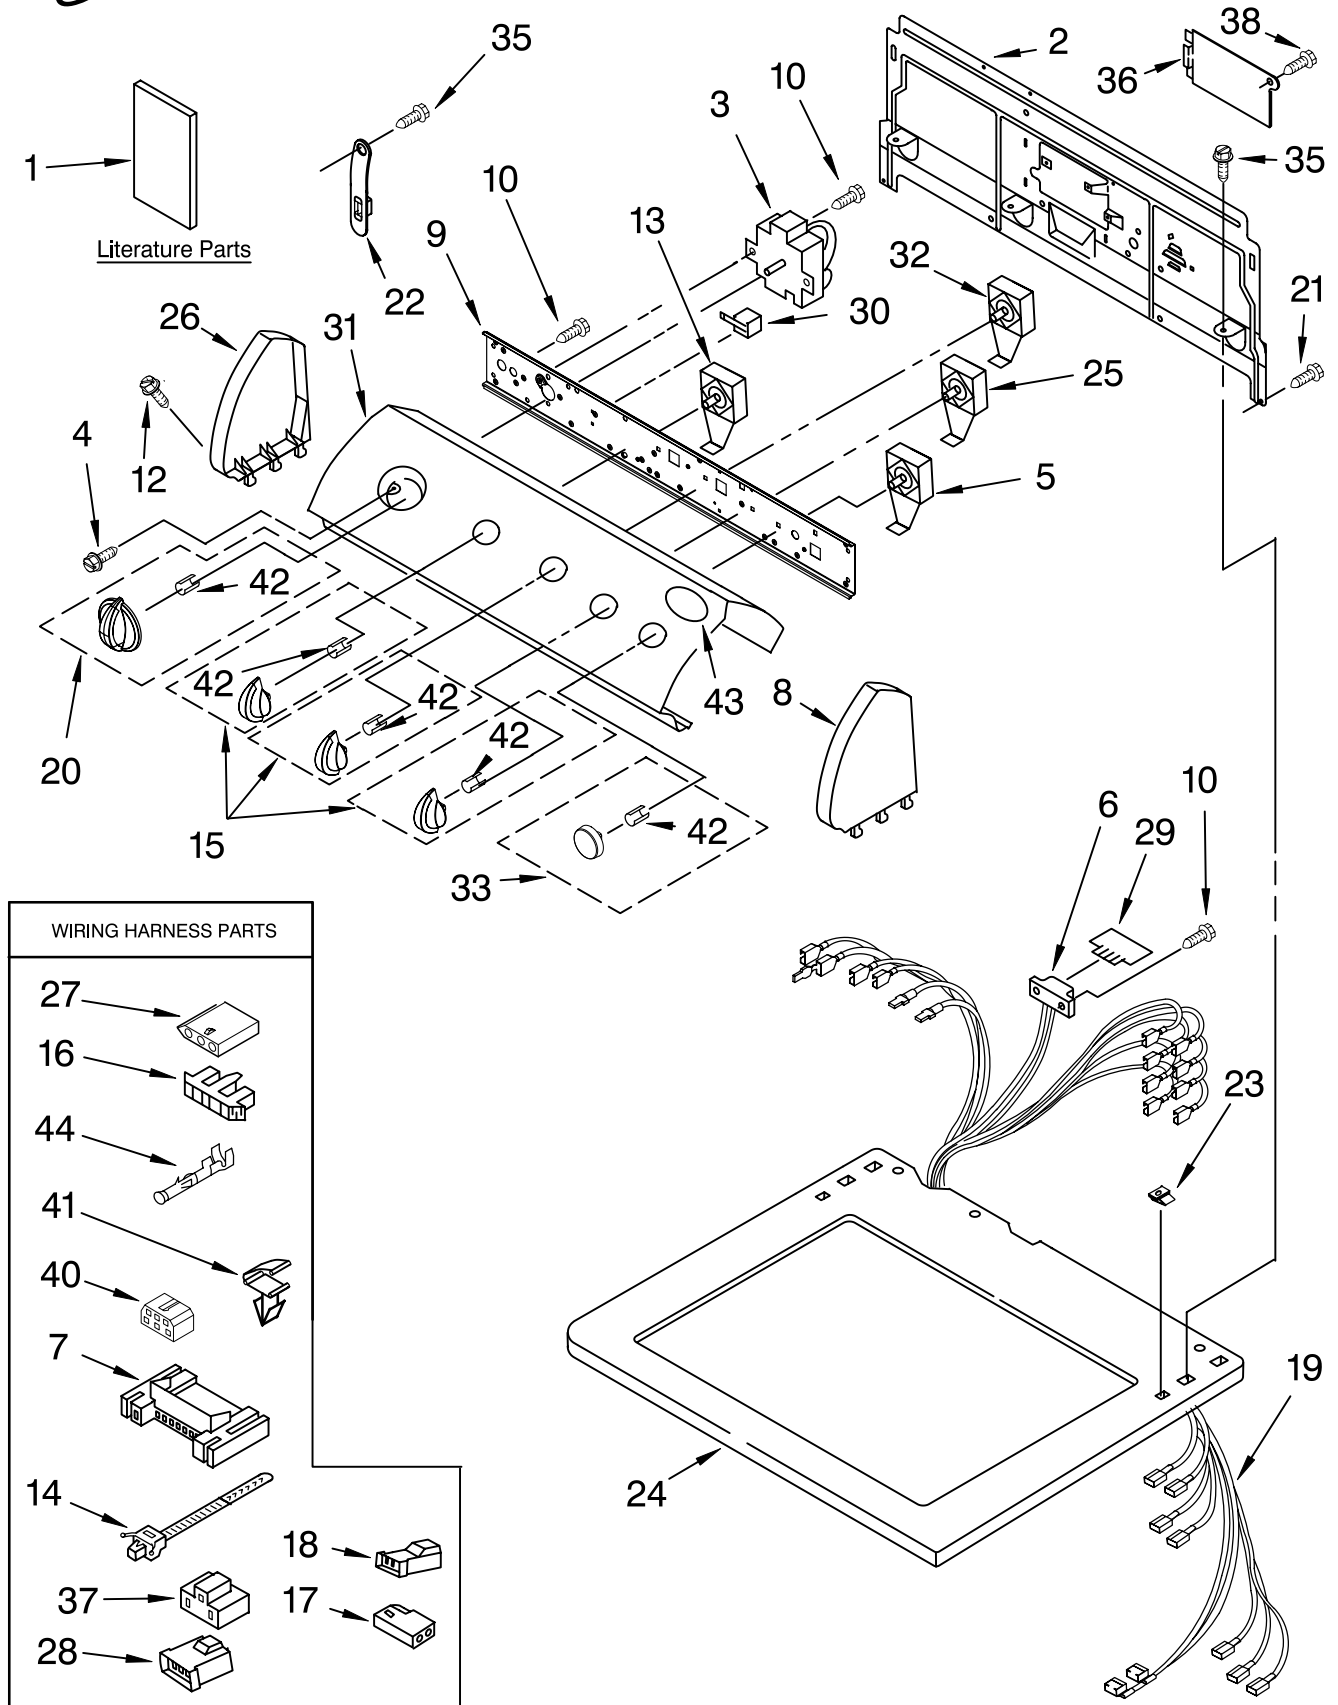

TOP AND CONSOLE PARTS

27" GAS DRYER

For Models: GGQ8811PW0, GGQ8811PG0, GGQ8811PL0
(White/Grey) (Biscuit/Gold) (Pewter)

WIRING HARNESS PARTS

- 27 → [Image of part 27]
- 16 → [Image of part 16]
- 44 → [Image of part 44]
- 41 → [Image of part 41]
- 40 → [Image of part 40]
- 7 → [Image of part 7]
- 14 → [Image of part 14]
- 18 → [Image of part 18]
- 37 → [Image of part 37]
- 28 → [Image of part 28]
- 17 → [Image of part 17]

FOR ORDERING INFORMATION REFER TO PARTS PRICE LIST