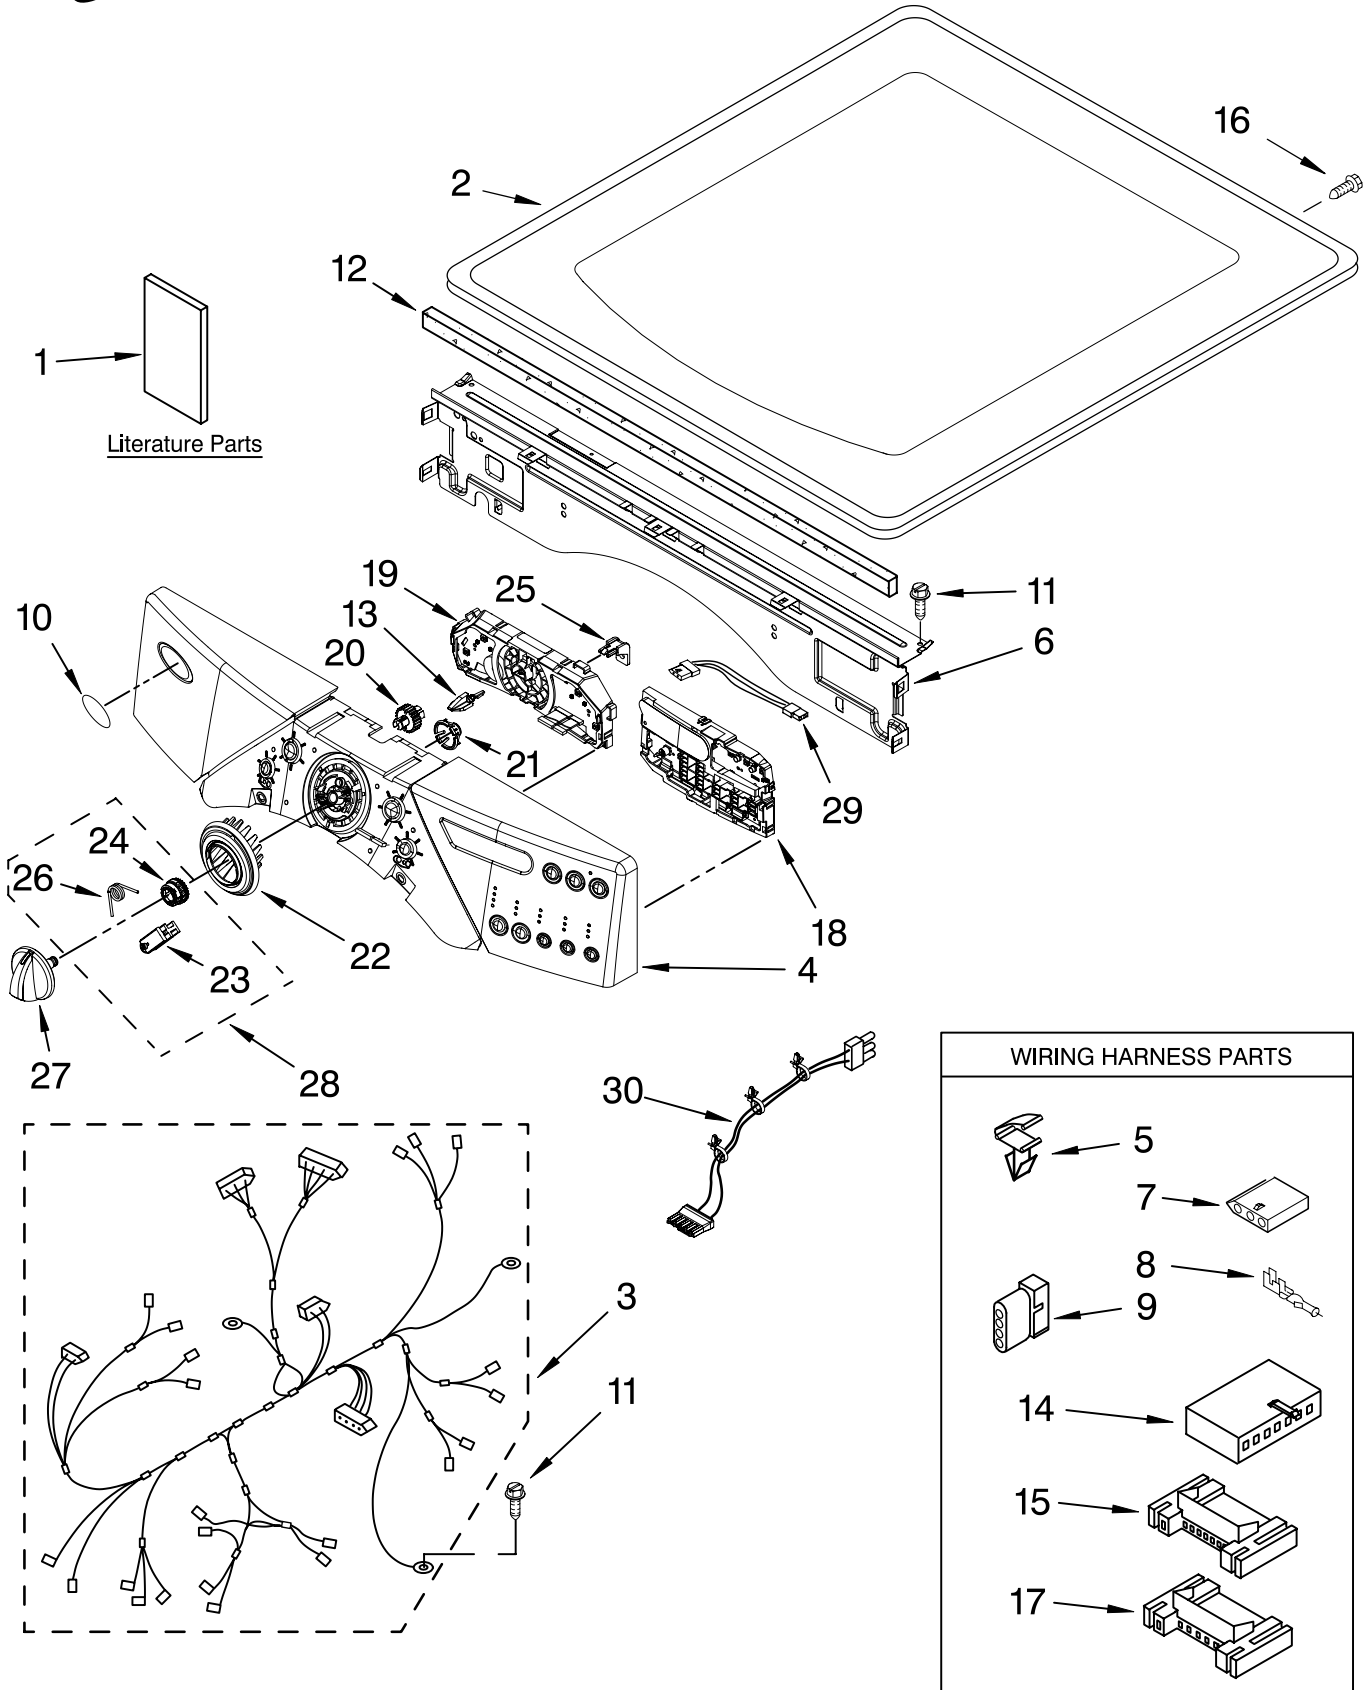

# TOP AND CONSOLE PARTS

For Models: WGD9200SQ0  
(Designer White)

GAS DRYER

FOR ORDERING INFORMATION REFER TO PARTS PRICE LIST

# TOP AND CONSOLE PARTS

For Models: WGD9200SQ0  
(Designer White)

Illus. No.	Part No.	DESCRIPTION
1		Literature Parts
	W10151593	Use & Care Guide
	W10110640	Tech Sheet
	W10111226	Guide, Quick Start
2	3980634	Top
3	8579737	Harness, Main
4	W10116694	Panel, Console (Includes Item: 20,21,22,27,28)
5	3394427	Clip, Harness
6	W10006840	Bracket, Console (Includes Item.12)
7	353424	Connector, Sensor
8	94614	Terminal
9	3936144	Plug, Terminal
10	W10117943	Badge
11	3390647	Screw, 8-18 x 1/2
12	W10112267	Foam-Seal Control Bracket
13	W10030070	Array, Power
14	3936150	Connector, 7-Circuit
15	3395683	Connector, (Motor)
16	3390647	Screw, 8-18 x 1/2
17	2203186	Connector, 5-Circuit
18	W10031420	User-Interface (Right)
19	W10031410	User Interface (Center) (Includes Item.13)
20	W10012430	Encoder-Wheel
21	W10012440	Retainer, Snap
22	W10012410	Knob, Light Ring (Includes: Illus. 21 )
23	W10012810	Rast, Wheel Assembly (Service Only With Illus. 28 )
24	W10012450	Detent Wheel (Service Only With Illus. 28 )
25	W10112268	Clip, Harness (4)
26	W10012820	Knob, Spring (2) (Service Only With Illus. 28 )
27	W10116701	Knob, Control
28	280230	Encoder-Wheel Kit (Includes Illus: 23, 24 & 26 )
29	W10095960	Harness, Communication
30	W10110976	Cube-Cable