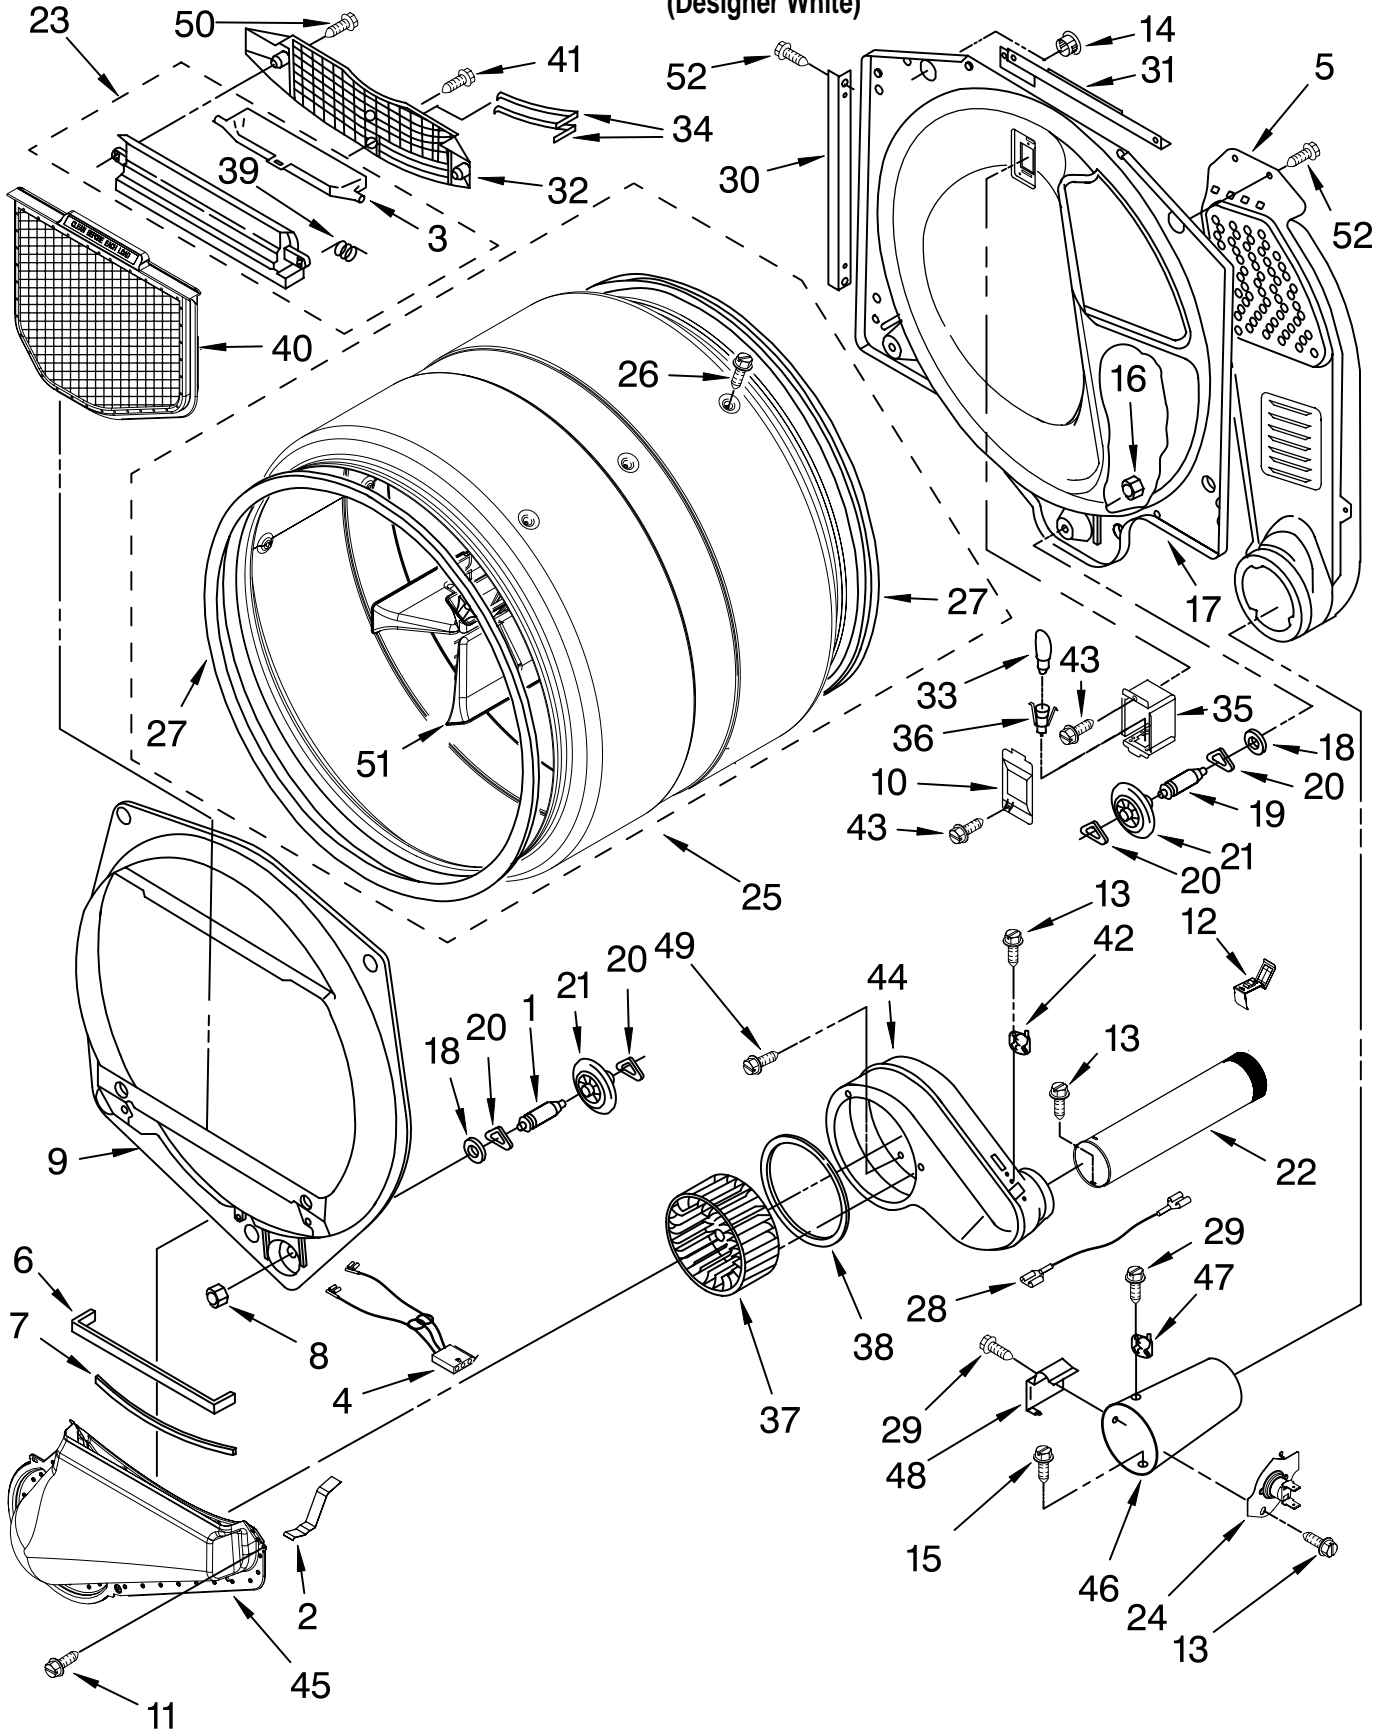

BULKHEAD PARTS

For Models: WGD9200SQ0
(Designer White)

FOR ORDERING INFORMATION REFER TO PARTS PRICE LIST

BULKHEAD PARTS

For Models: WGD9200SQ0
(Designer White)

Illus. No.	Part No.	DESCRIPTION	Illus. No.	Part No.	DESCRIPTION	Illus. No.	Part No.	DESCRIPTION
1	8575324	Shaft, R.H. Thread	17	8520836	Bulkhead, Rear	35	3977373	Bracket, Drum Light
2	8066208	Clip-Spring	18	3387459	Washer, Support	36	W10136369	Socket Assembly
3	3394984	Door, Lint Screen	19	8575325	Shaft, L.H. Thread	37	697772	Wheel, Blower
4	3406653	Harness, Sensor	20	690997	Ring, Tri	38	697770	Seal, Cover Plate
5	3394346	Air Duct Assembly	21	8536973	Roller, Support	39	3394986	Spring, Lint Screen Door
6	697813	Seal, Outlet Housing	22	8563745	Exhaust Pipe	40	W10049370	Lint, Screen
7	697814	Seal, Drum Front	23	3394985	Housing, Outlet	41	695240	Screw, 8-18 x 1/2
8	3934666	Nut, 3/8 x 16(R.H.)	24	8573713	Thermal-Cutoff	42	8577274	Thermistor
9	8519245	Bulkhead, Front	25	W10113138	Complete Drum Assembly	43	487909	Screw, 8-15 x 1/2
10	3402841	Lens, Drum Light	26	W10109200	Screw, 11-16 x 3/4	44	8544362	Housing, Blower
11	359625	Screw, 8-18 x 1/2	27	W10166807	Seal, Drum	45	8066168	Lint Duct Assembly
12	8572105	Clip, Exhaust Pipe	28	3401710	Jumper-Tco Hi-Limit	46	8573824	Funnel, Burner
13	8533971	Screw, 8-18 x 5/16	29	90767	Screw, 8-18 x 3/8	47	8573028	Thermostat, High-Limit 205°F (96°C)
14	8529007	Plug, Rear Bulkhead	30	8519221	Channel Bracket, Rear Bulkhead (2)	48	338906	Sensor, Radiant
15	693995	Screw, 8-18 x 3/8	31	8571651	Bracket, Upper Rear Bulkhead	49	489463	Screw, 8-18 x 5/8
16	W10001120	Nut, 3/8-16 (L.H.)	32	8299979	Grille, Outlet	50	3387230	Screw, 10-16 x 1
			33	3406124	Bulb, Light	51	W10113136	Baffle, Drum
			34	3387223	Electrode, Sensor	52	3390647	Screw, 8-18 x 1/2

FOR ORDERING INFORMATION REFER TO PARTS PRICE LIST