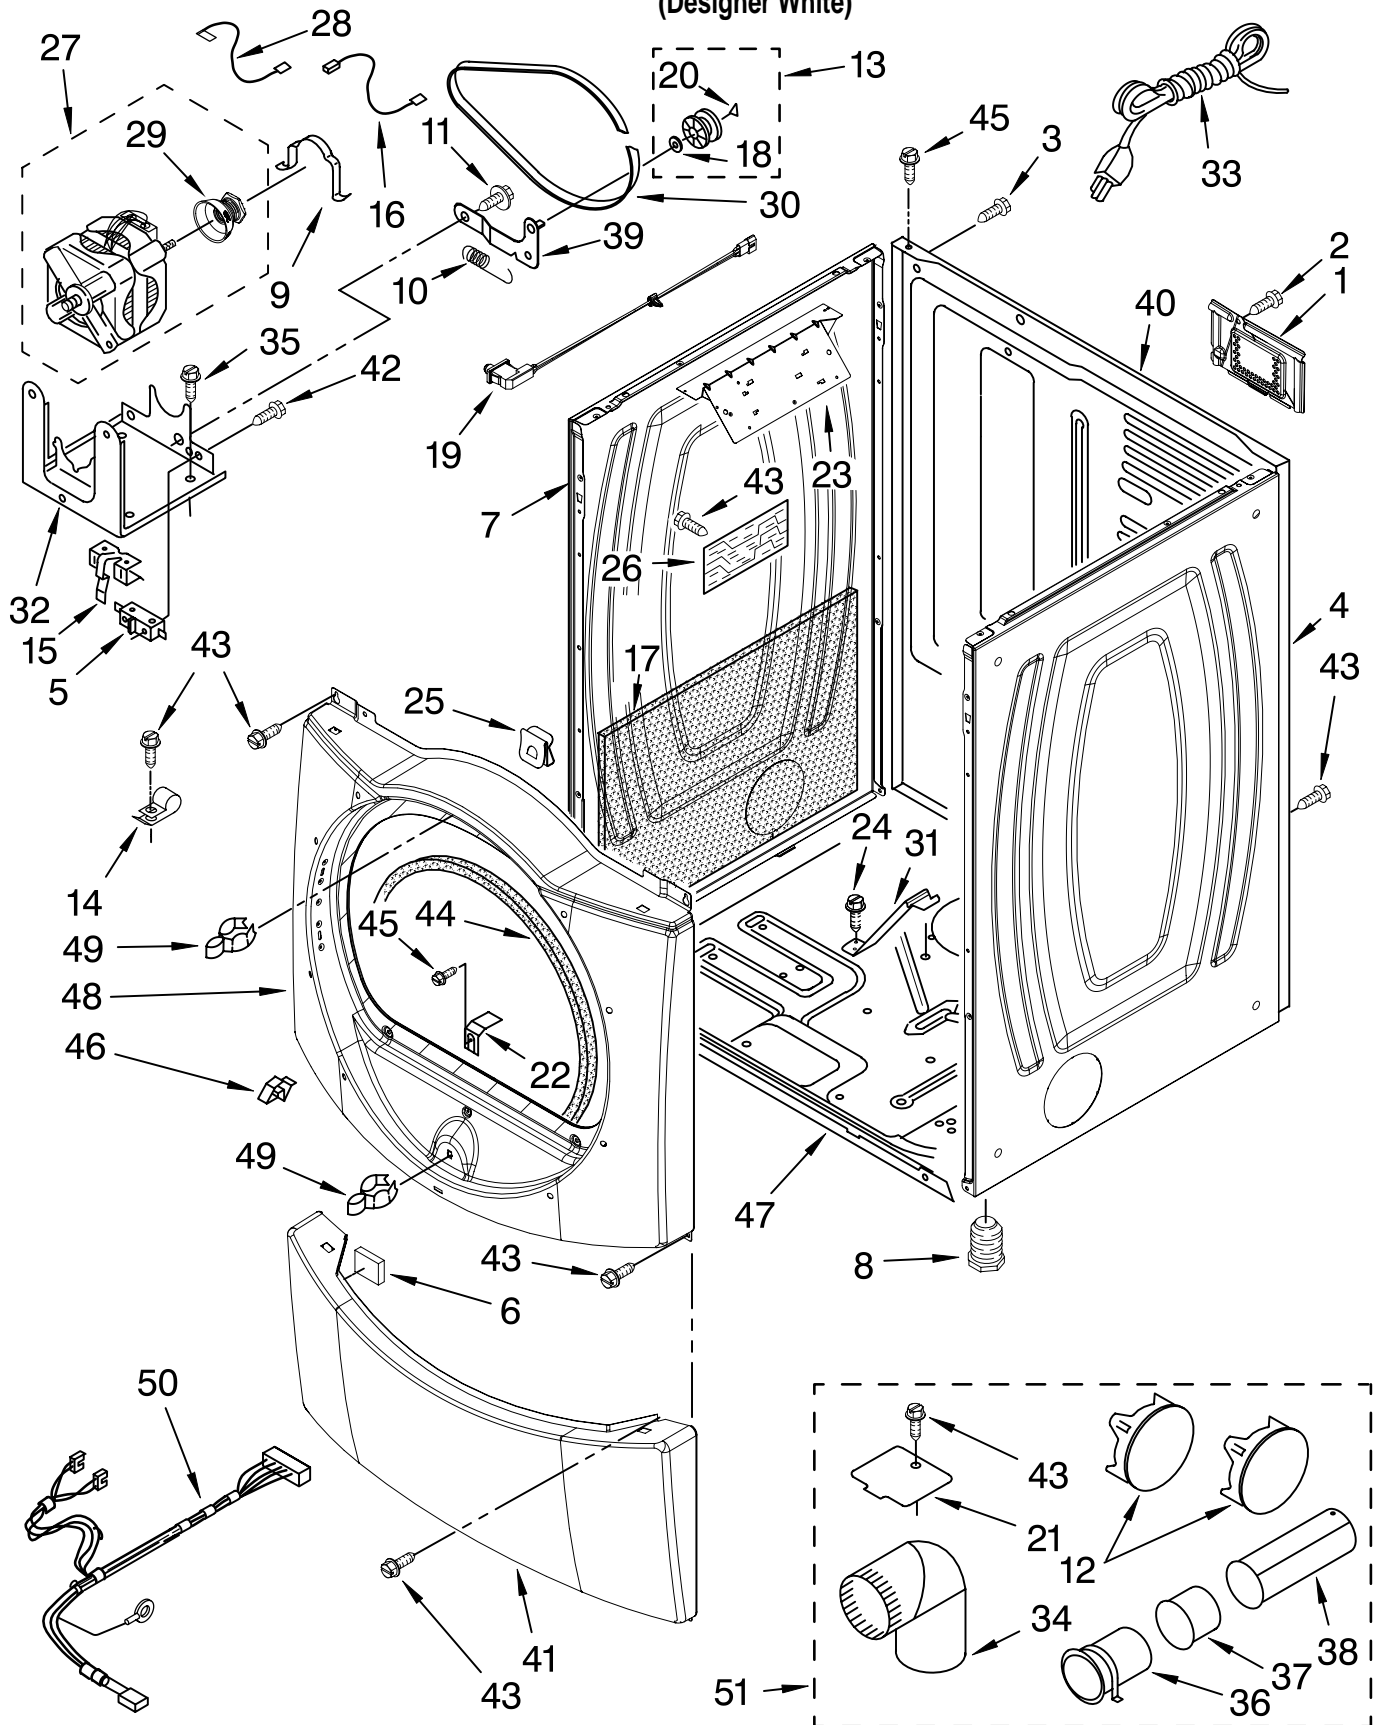

CABINET PARTS

For Models: WGD9200SQ1

(Designer White)

FOR ORDERING INFORMATION REFER TO PARTS PRICE LIST

CABINET PARTS

For Models: WGD9200SQ1

(Designer White)

Illus. No.	Part No.	DESCRIPTION	Illus. No.	Part No.	DESCRIPTION	Illus. No.	Part No.	DESCRIPTION
1	8317340	Cover, Terminal Block	18	W10121334	Washer	39	3388674	Idler Bracket
2	3390814	Screw, 8-18 x 3/8	19	W10128087	Assembly, Door Switch	40	W10133207	Panel, Rear
3	98139	Screw, 8-32 x 5/8 (Ground)	20	690997	Tri Ring	41	W10116271	Panel, Toe
4	W10139003	Panel, Side (R.H.)	21	8066115	Cover-Plate	42	98129	Screw, 6-20 x 1 1/16
5	3394881	Switch, Broken Belt	22	8529053	Ramp, Door	43	3390647	Screw, 8-18 x 1/2
6	3389682	Space, Toe Panel	23	8563727	Bracket, Control	44	3387242	Seal, Front Panel
7	W10138989	Panel, Side (L.H.)	24	693995	Screw, 8-18 x 3/8	45	3393008	Screw, 10-16 x 1/2
8	3392100	Foot, Dryer	25	62825	Clip-S Type	46	8519459	Clip, Toe Panel
	279810	Foot - Optional (Extended Length Package Of 2) (Not Included)	26	W10182366	Control Board	47	8519207	Base, Cabinet
9	660658	Clamp, Motor (2)	27	8538263	Motor Assembly 60 HZ.	48	W10180423	Front Panel (Includes Illus. 44)
10	3387374	Spring, Idler	28	3398948	Wire, Jumper (Broken Belt Switch)	49	696144	Strike, Door (2)
11	3389420	Retainer, Idler	29	8578220	Pulley 60 HZ.	50	W10181464	Harness, Digital Interface
12	697750	Plug, Multivent	30	3387610	Belt, Drive	Optional Parts Not Included		
13	3388672	Pulley Assembly	31	8529757	Bracket, Burner	Dryer Exhaust Kit (For Side & Bottom Venting)		
14	3978776	Bracket, Gas Pipe	32	3387118	Bracket, Motor	Dryer Exhaust Kit (For Side & Bottom Venting)		
15	8066120	Lever, Snap Switch	33	3401401	Cord, Power	Dryer Exhaust Kit (For Side & Bottom Venting)		
16	W10167612	Wire, Belt Switch	34	49026	4" - 90° Elbow	Dryer Exhaust Kit (For Side & Bottom Venting)		
17	W10128772	Sound Panel	35	343641	Screw, 10-16 x 1/2	Dryer Exhaust Kit (For Side & Bottom Venting)		
			36	8563747	Exhaust Pipe & Bracket	51	279818	White
			37	8563750	Exhaust Pipe (Short)			
			38	8563749	Exhaust Pipe (Long)			

FOR ORDERING INFORMATION REFER TO PARTS PRICE LIST