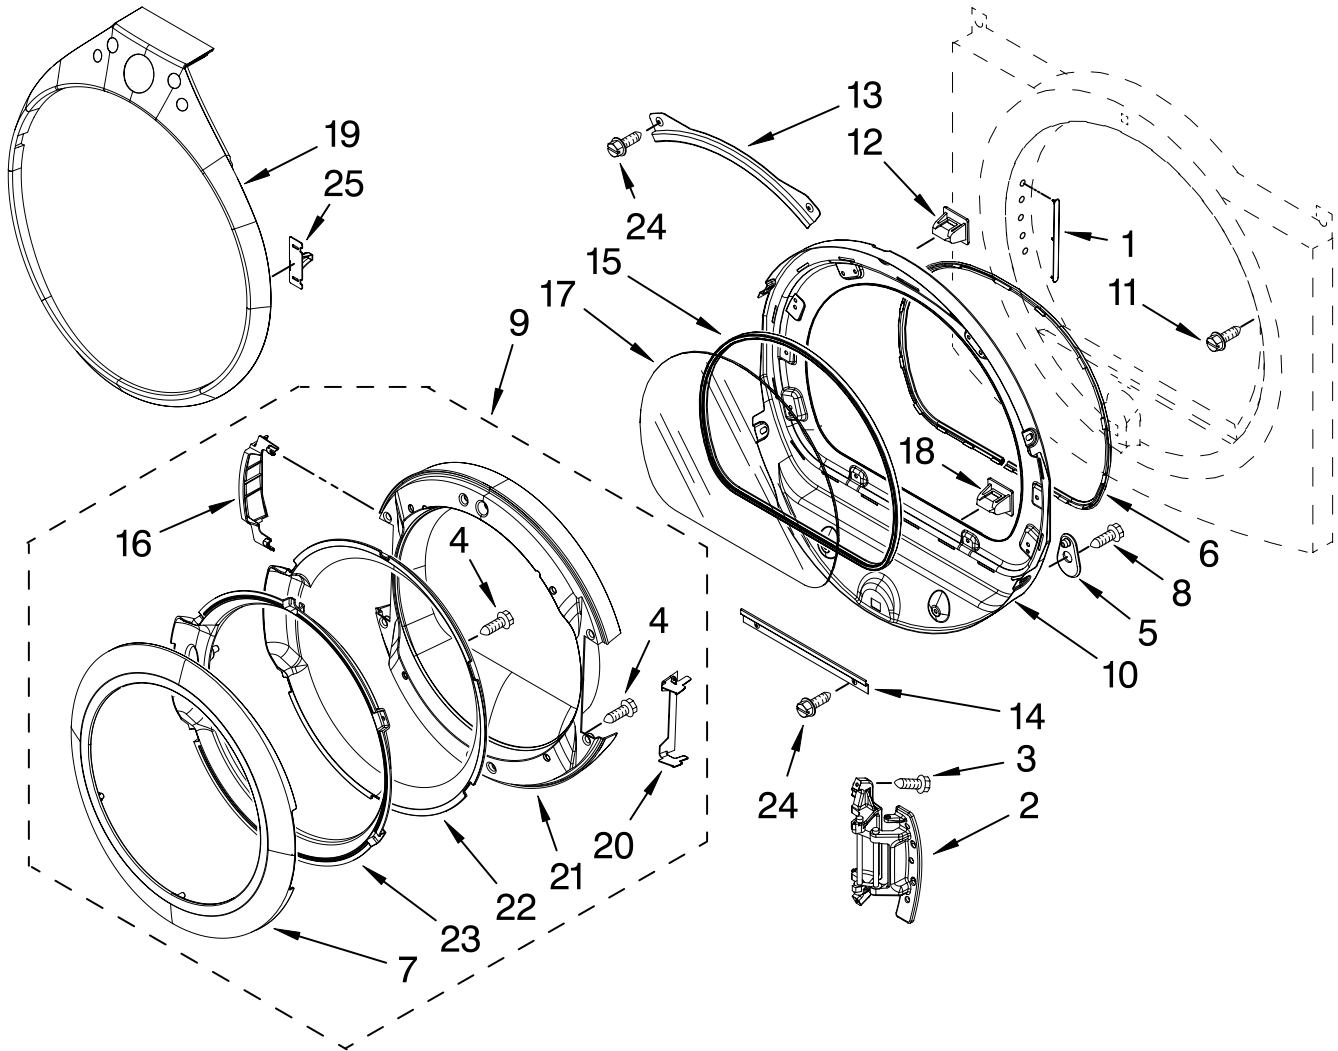

# DOOR PARTS

For Models: WGD9200SQ1  
(Designer White)

Illus. No.	Part No.	DESCRIPTION
1	W10085210	Label, Hinge Hole
2	W10139920	Door Hinge Assembly
3	W10159996	Screw, 10-24 x 3/64
4	9742177	Screw, 8-18 x 5/8
5	W10048910	Screw-Plug
6	W10139457	Seal-Door
7	8578154	Handle, Door Ring Assembly
8	3400224	Screw, 10-16 x 1/2
9	W10180111	Door Assembly (Outer)