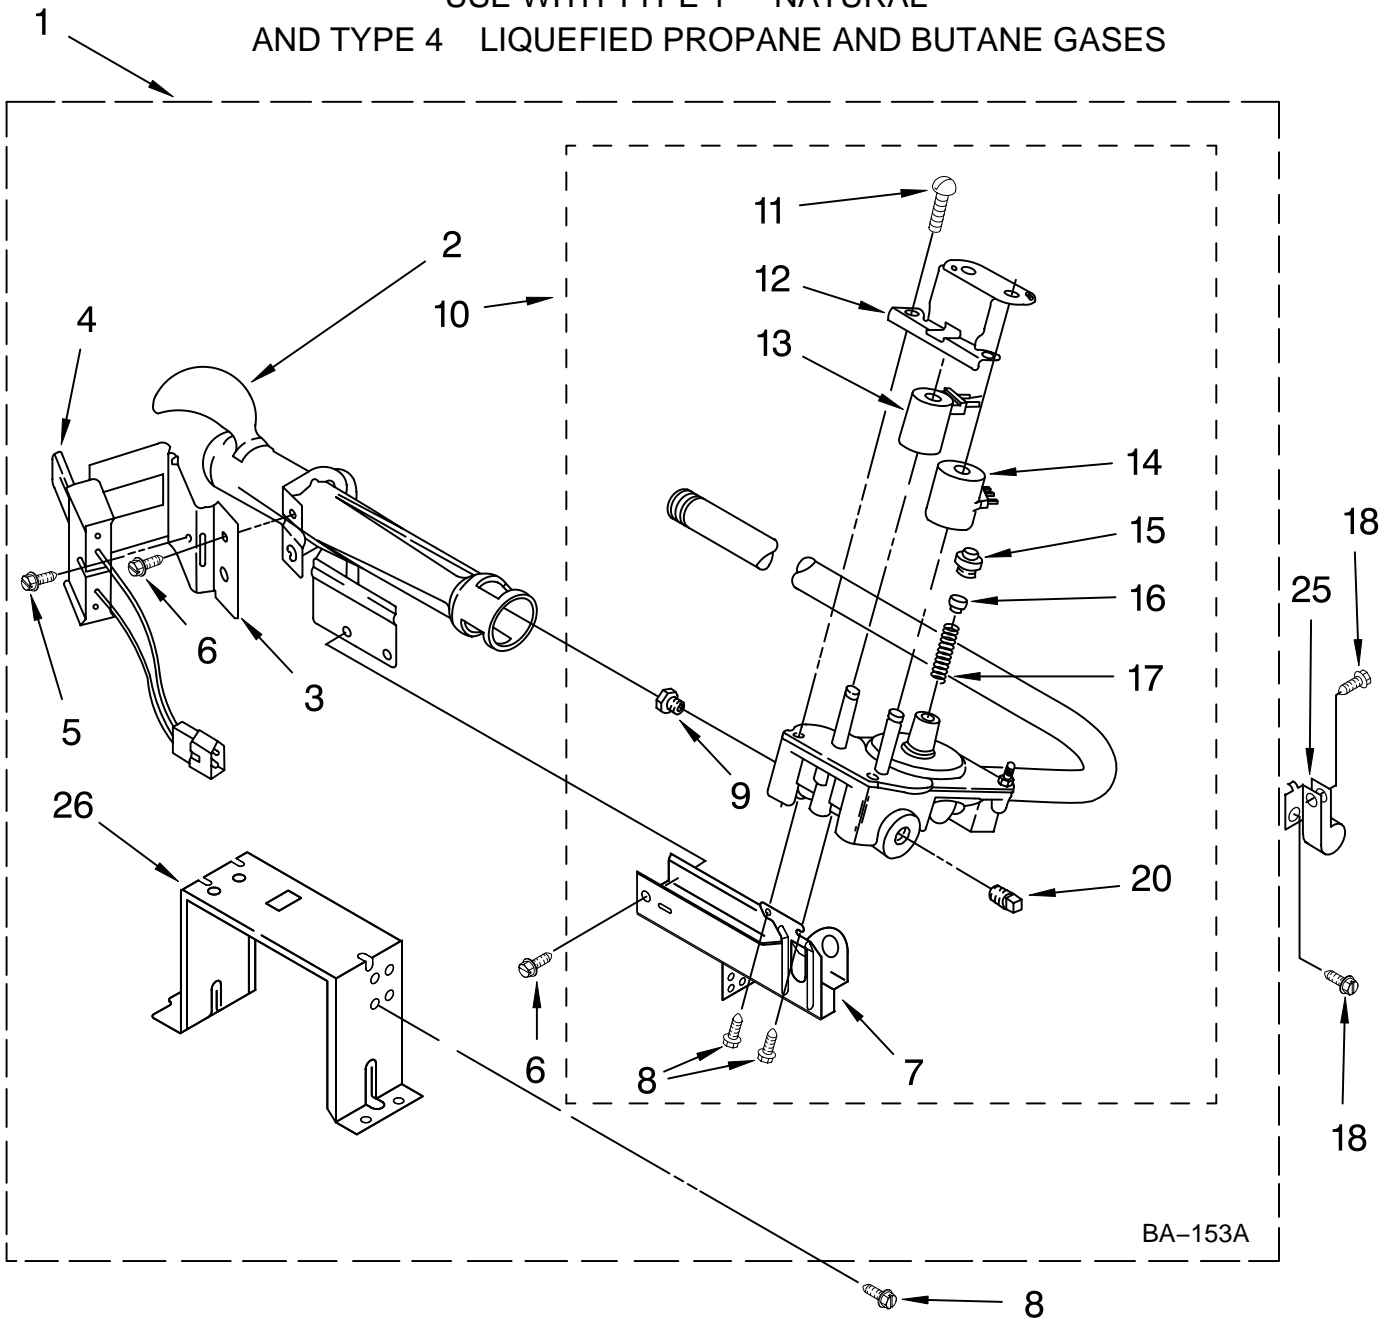

8576353 BURNER ASSEMBLY

For Models: WGD9200SQ1

(Designer White)

USE WITH TYPE 1 – NATURAL
AND TYPE 4 LIQUEFIED PROPANE AND BUTANE GASES

FOR ORDERING INFORMATION REFER TO PARTS PRICE LIST

8576353 BURNER ASSEMBLY

For Models: WGD9200SQ1

(Designer White)

USE WITH TYPE 1 – NATURAL
AND TYPE 4 LIQUEFIED PROPANE AND BUTANE GASES

Illus. No.	Part No.	DESCRIPTION
1	8576353	Burner Assembly 60 Hz. (Type 1) (White Rodgers)
2	688617	Tube, Burner
3	694298	Bracket, Ignitor
4	686590	Ignitor
5	3393909	Screw & Washer (8-32 x 7/8)
6	343641	Screw, 10-16 x 1/2
7	3389871	Base, Burner
8	3387057	Screw, 8-18 x 3/8
9		Orifice, Burner 15418 Type 1 15422 Type 4 (Butane) 234867 Type 4 (Propane)
10	W10118347	Valve, Gas 60 Hz. (Complete) (Includes Pipe & Illus. #7).
11	694421	Screw, 8-32 x 1/2 (2)
12	694538	Bracket, Coil
13	694540	Coil, 60 Hz. (2 Terminal) (Main)
14	694539	Coil, 60 Hz. (Split) (3 Terminal) (Pilot Position)
15	694424	Leak, Limiter
16	694423	Screw, Regulator Adjustment
17	694422	Spring, Regulator
18	3390647	Screw, 8-18 x 1/2
20	239822	Plug, Pipe
25	3387561	Clamp, Pipe
26	3389889	Bracket, Support

Following Parts Not Illustrated

8576846 Conversion Kit
(Type 1)
to Type (4) LPG).

BA-153A

FOR ORDERING INFORMATION REFER TO PARTS PRICE LIST