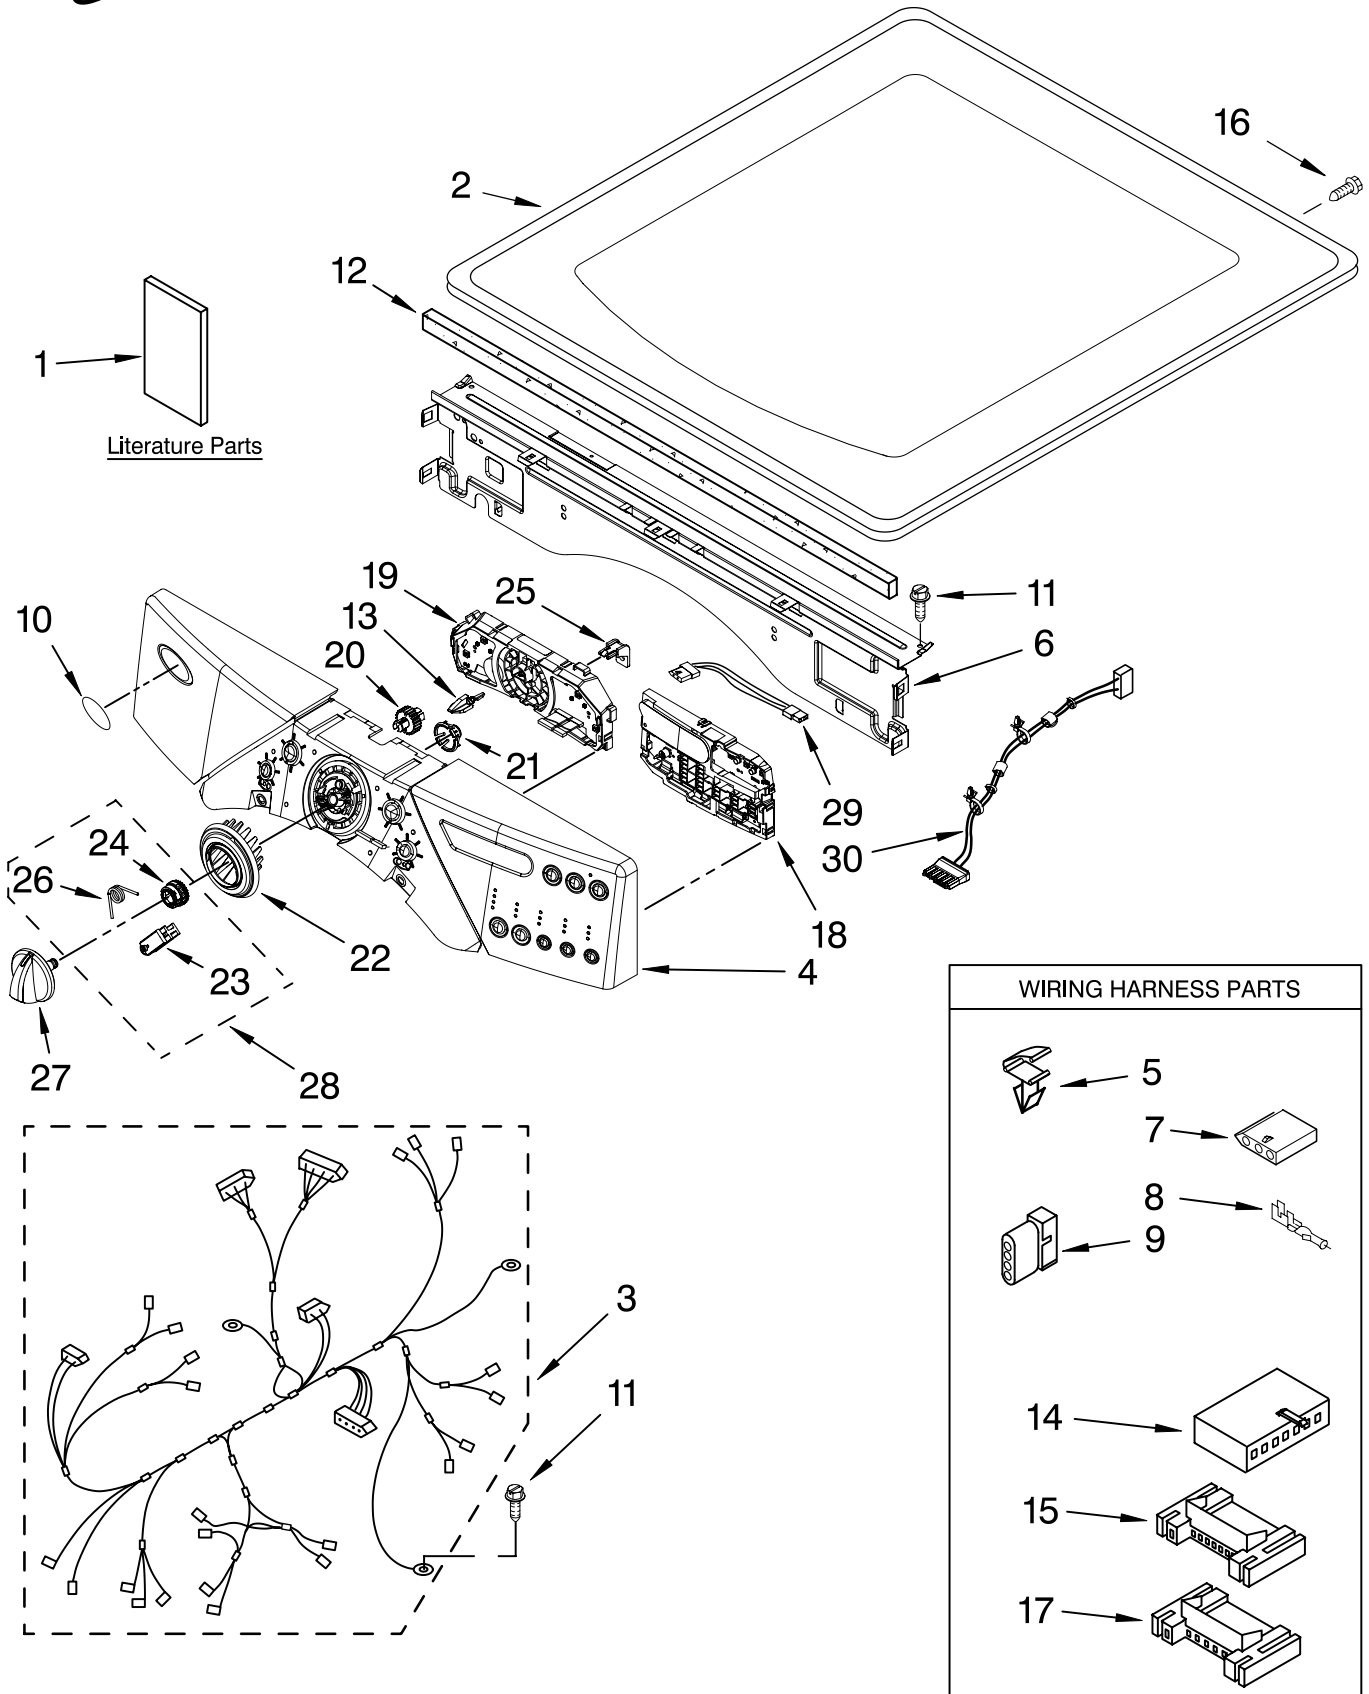

# TOP AND CONSOLE PARTS

For Models: WGD9200SQ1  
(Designer White)

GAS DRYER

FOR ORDERING INFORMATION REFER TO PARTS PRICE LIST

# TOP AND CONSOLE PARTS

For Models: WGD9200SQ1

(Designer White)

Illus. No.	Part No.	DESCRIPTION
1		Literature Parts
	W10151593	Use & Care Guide
	W10177461	Tech Sheet
	W10111226	Guide, Quick Start
2	3980634	Top
3	W10111011	Harness, Main
4	W10116694	Panel, Console (Includes Item: 20,21,22,27,28)
5	3394427	Clip, Harness
6	W10006840	Bracket, Console (Includes Item.12)
7	353424	Connector, Sensor
8	94614	Terminal
9	3936144	Plug, Terminal
10	W10117943	Badge
11	3390647	Screw, 8-18 x 1/2
12	W10112267	Foam-Seal Control Bracket
13	W10030070	Array, Power
14	3936150	Connector, 7-Circuit
15	3395683	Connector, (Motor)
16	3390647	Screw, 8-18 x 1/2
17	2203186	Connector, 5-Circuit
18	W10031420	User-Interface (Right)
19	W10031410	User Interface (Center) (Includes Item.13)
20	W10012430	Encoder-Wheel
21	W10012440	Retainer, Snap
22	W10012410	Knob, Light Ring (Includes: Illus. 21 )
23	W10012810	Rast, Wheel Assembly (Service Only With Illus. 28 )
24	W10012450	Detent Wheel (Service Only With Illus. 28 )
25	W10112268	Clip, Harness (4)
26	W10012820	Knob, Spring (2) (Service Only With Illus. 28 )
27	W10116701	Knob, Control
28	280230	Encoder-Wheel Kit (Includes Illus: 23, 24 & 26 )
29	W10095960	Harness, Communication
30	W10111020	Power Cable, User-Interface