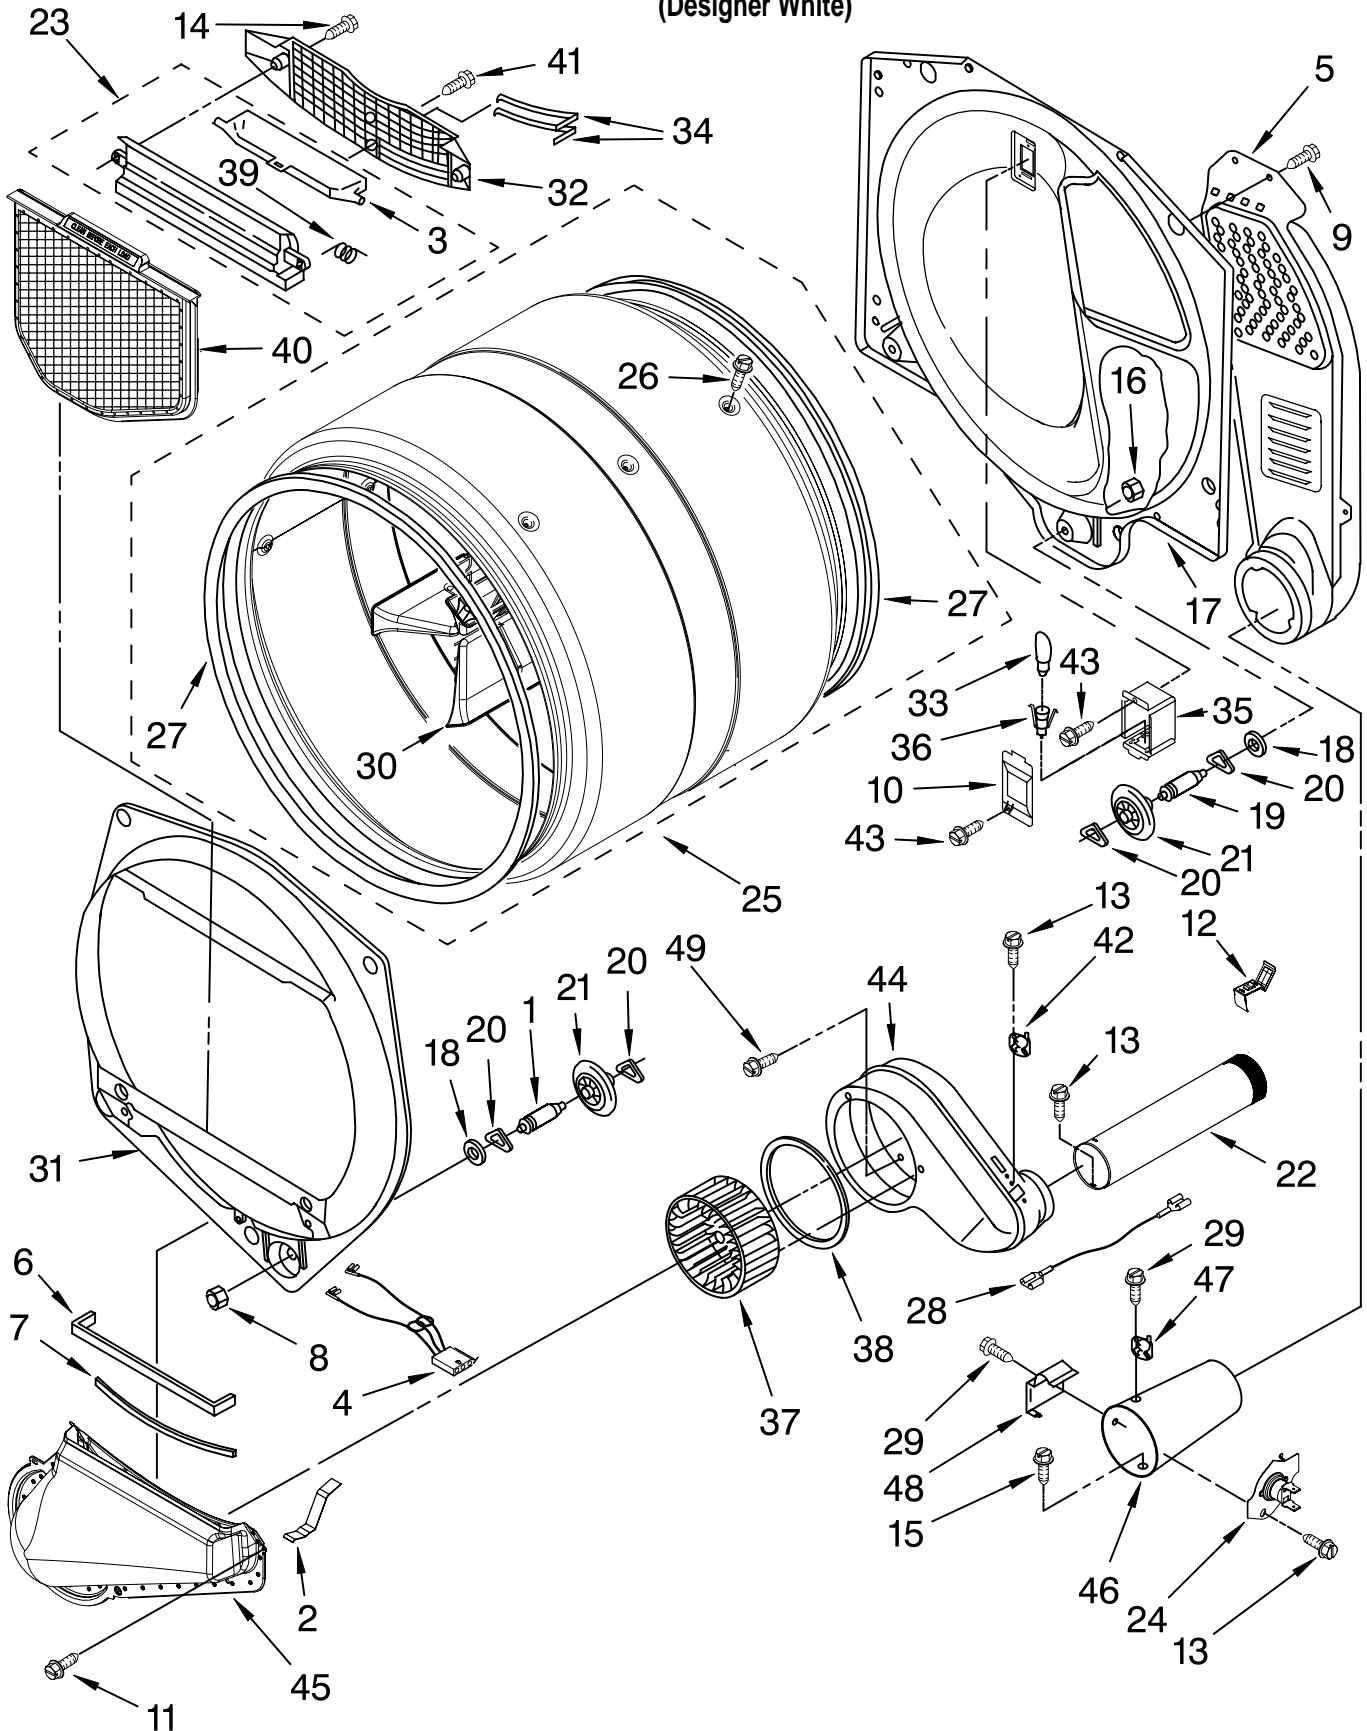

BULKHEAD PARTS

For Models: WGD9200SQ1

(Designer White)

FOR ORDERING INFORMATION REFER TO PARTS PRICE LIST

BULKHEAD PARTS

For Models: WGD9200SQ1

(Designer White)

Illus. No.	Part No.	DESCRIPTION	Illus. No.	Part No.	DESCRIPTION	Illus. No.	Part No.	DESCRIPTION
1	8575324	Shaft, R.H. Thread	16	W10001120	Nut, 3/8-16 (L.H.)	34	3387223	Electrode, Sensor
2	8066208	Clip-Spring	17	W10080170	Bulkhead, Rear	35	8578825	Bracket, Drum Light
3	3394984	Door, Lint Screen	18	3387459	Washer, Support	36	W10136369	Socket Assembly
4	3406653	Harness, Sensor	19	8575325	Shaft, L.H. Thread	37	697772	Wheel, Blower
5	3394346	Air Duct Assembly	20	690997	Ring, Tri	38	697770	Seal, Plate Cover
6	697813	Seal, Outlet Housing	21	8536973	Roller, Support	39	3394986	Spring, Lint Screen Door
7	697814	Seal, Drum Front	22	8563745	Exhaust Pipe	40	W10049370	Lint, Screen
8	3934666	Nut, 3/8 x 16(R.H.)	23	3394985	Housing, Outlet	41	695240	Screw, 8-18 x 1/2
9	3390647	Screw, 8-18 x 1/2	24	8573713	Thermal-Cutoff	42	8577274	Thermistor
10	3402841	Lens, Drum Light	25	W10181466	Complete Drum Assembly	43	487909	Screw, 8-15 x 1/2
11	359625	Screw, 8-18 x 1/2	26	W10109200	Screw, 11-16 x 3/4	44	8544362	Housing, Blower
12	8572105	Clip, Exhaust Pipe	27	697694	Seal, Drum	45	8066168	Lint Duct Assembly
13	8533971	Screw, 8-18 x 5/16	28	3401710	Jumper-Tco Hi-Limit	46	8573824	Funnel, Burner
14	3387230	Screw, 10-16 x 1	29	90767	Screw, 8-18 x 3/8	47	8573028	Thermostat, High-Limit 205°F (96°C)
15	693995	Screw, 8-18 x 3/8	30	W10166807	Baffle, Drum	48	338906	Sensor, Radiant
			31	8519245	Bulkhead, Front	49	489463	Screw, 8-18 x 5/8
			32	8299979	Grille, Outlet			
			33	3406124	Bulb, Light			

FOR ORDERING INFORMATION REFER TO PARTS PRICE LIST