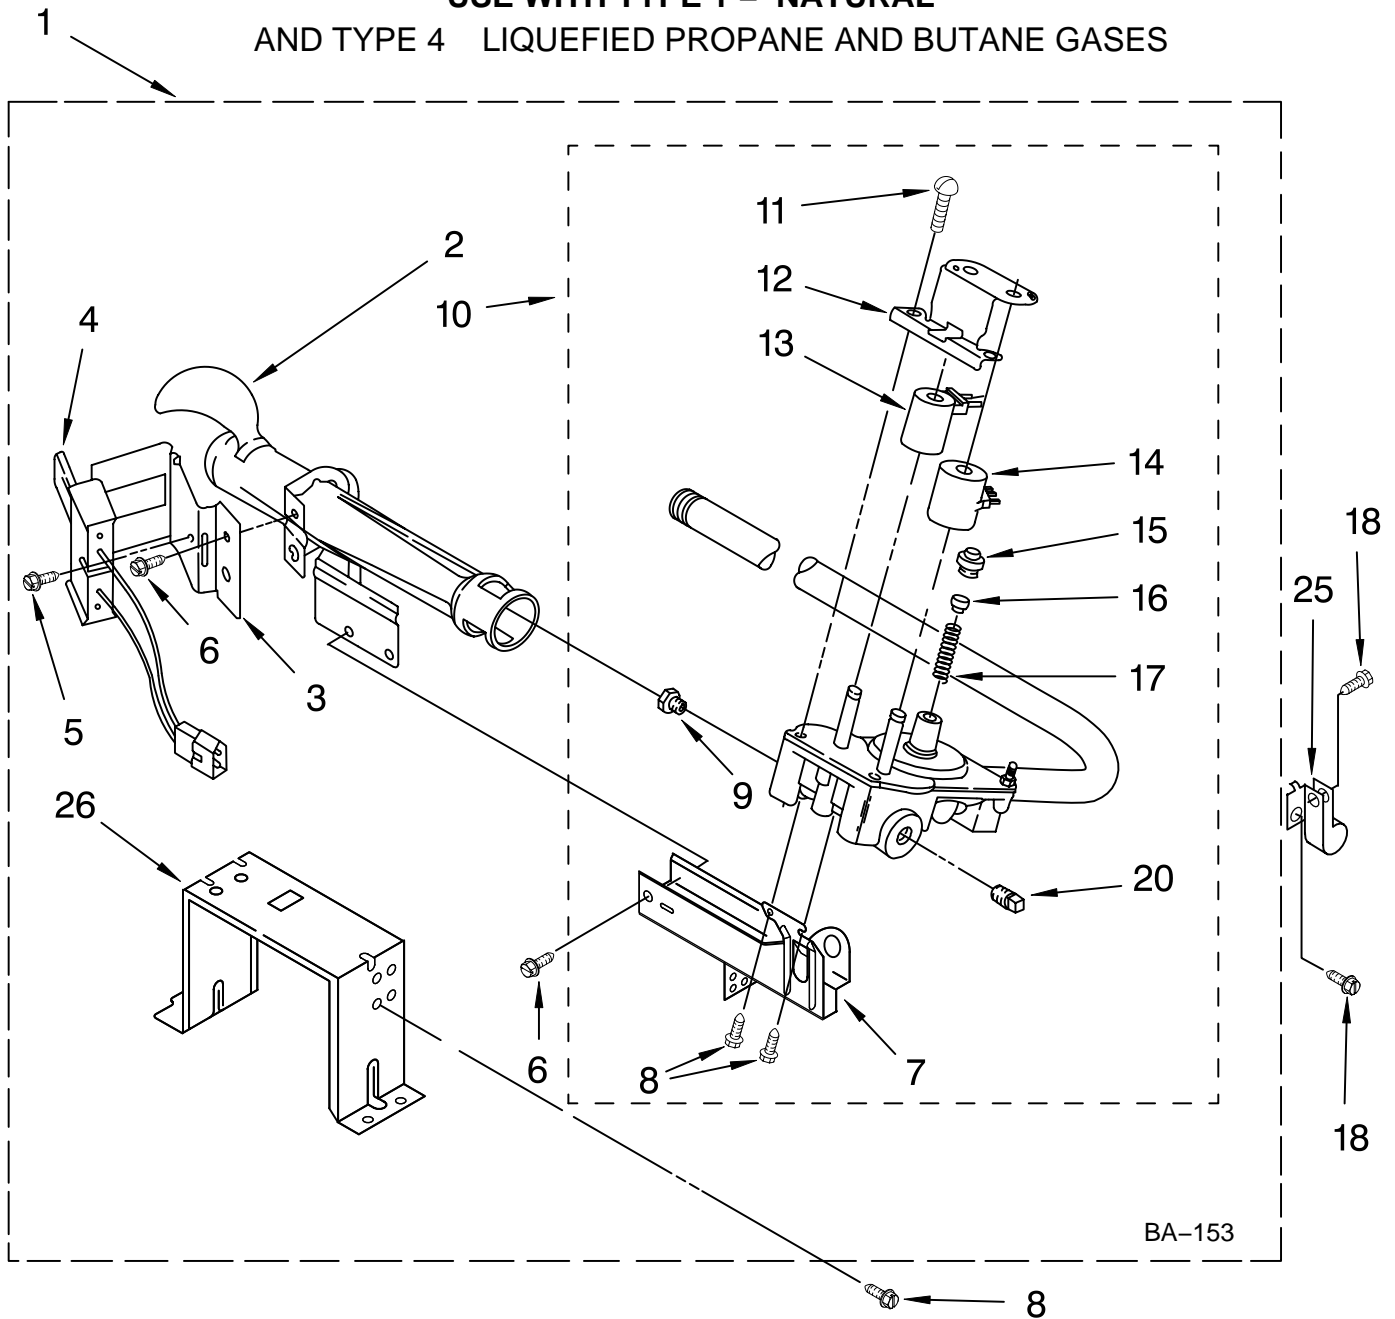

8576353 BURNER ASSEMBLY

For Models: WGD9400SW0, WGD9400SB0, WGD9400ST0, WGD9400SZ0, WGD9400SU0
(White/Chrome) (Black/Chrome) (Biscuit/Gold) (White/Blue) (Ultimate Silver)

**USE WITH TYPE 1 – NATURAL
AND TYPE 4 LIQUEFIED PROPANE AND BUTANE GASES**

FOR ORDERING INFORMATION REFER TO PARTS PRICE LIST