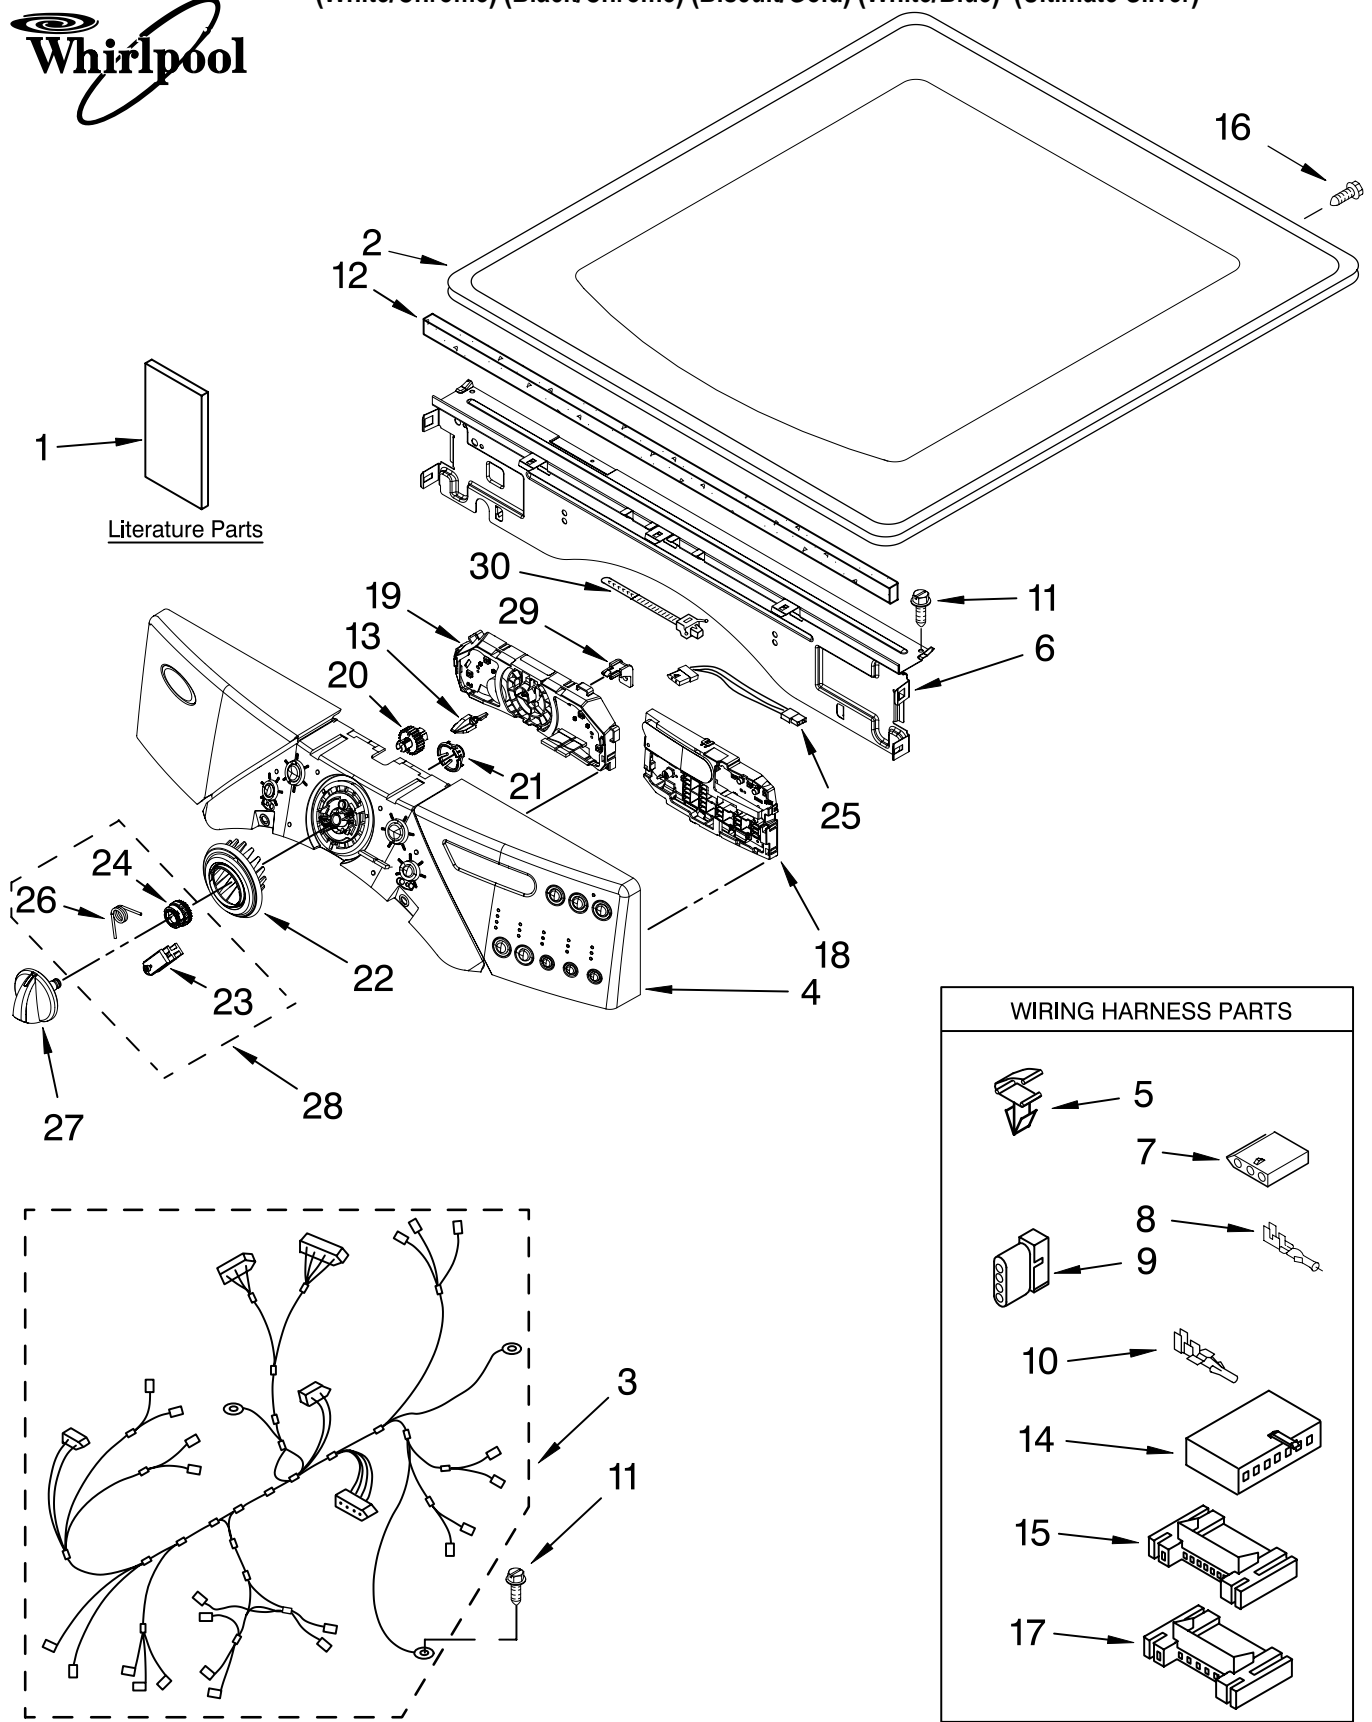

TOP AND CONSOLE PARTS

GAS DRYER

For Models: WGD9400SW0, WGD9400SB0, WGD9400ST0, WGD9400SZ0, WGD9400SU0
(White/Chrome) (Black/Chrome) (Biscuit/Gold) (White/Blue) (Ultimate Silver)

Literature Parts

WIRING HARNESS PARTS