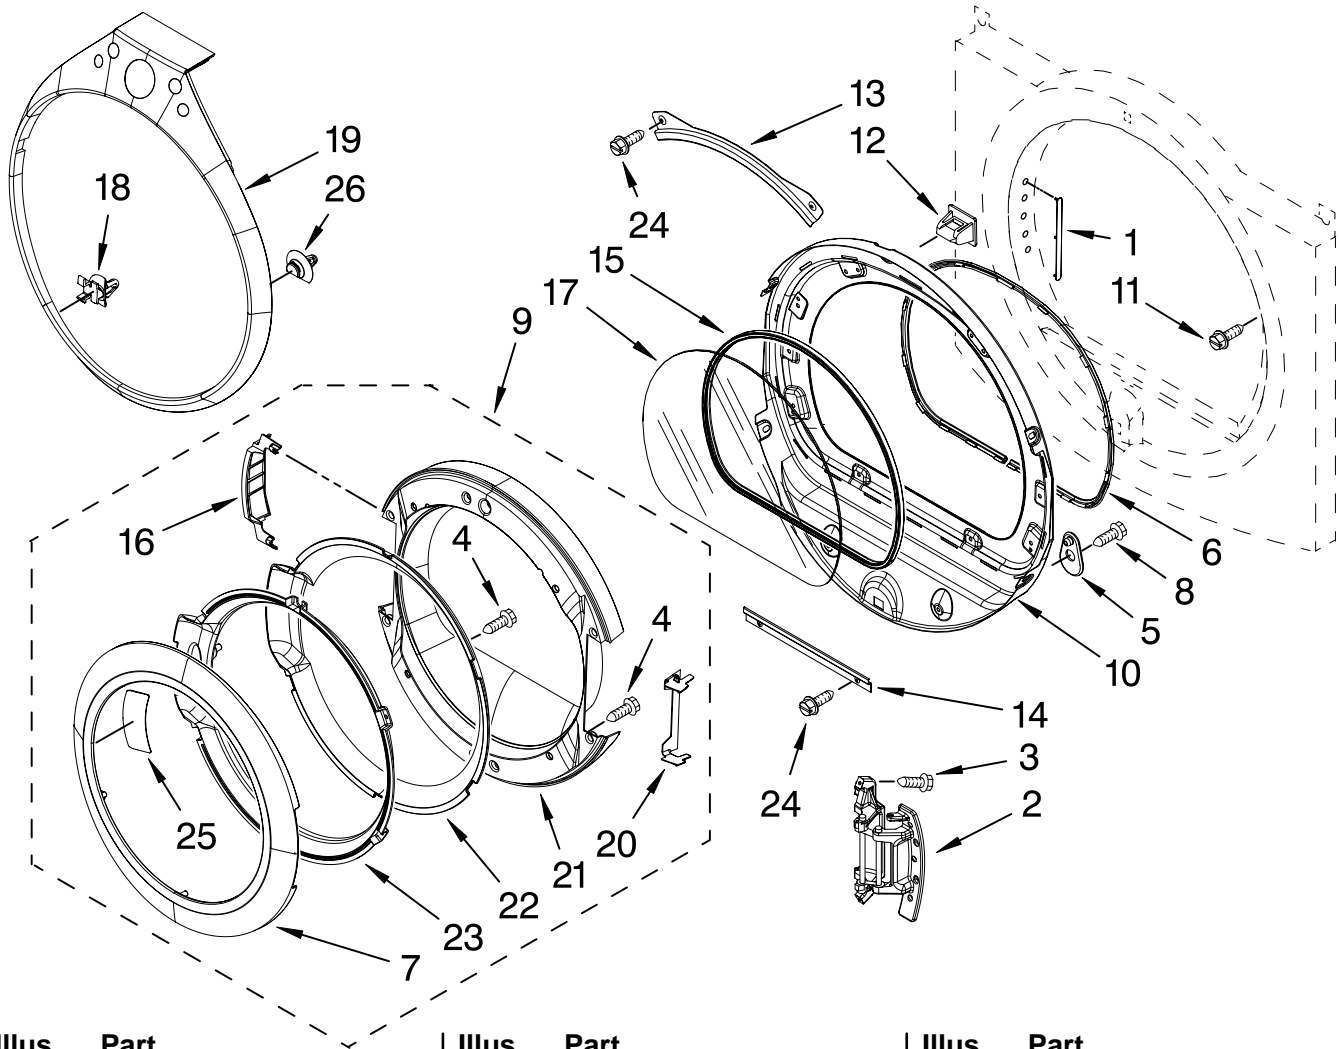

Illus. No.	Part No.	DESCRIPTION	Illus. No.	Part No.	DESCRIPTION	Illus. No.	Part No.	DESCRIPTION
1	W10085210	Label, Hinge Hole White	10	8578229	Door Assembly (Inner) (Includes Illus. 12)	17	8566254	Window
	W10085230	Silver	11	355515	Screw, 8-18 x 11/16	18	8579460	Clip-Trim (2)
2	8577250	Door Hinge Assembly	12	3389441	Door Catch Assembly	19		Tear-drop Trim & Clip Assembly
3	W10017850	Screw, 10-24 x 3/64	13	8519356	Retainer-Window (Upper)		W10107070	Chrome
4	9742177	Screw, 8-18 x 5/8	14	8519354	Retainer-Window (Lower)		W10107120	Black
5	W10048910	Screw-Plug	15	8519353	Gasket, Window		W10107130	Biscuit
6	8577821	Seal-Door	16	8578153	Cover-Hinge, Stationary (LH) (Following Parts Not Included)		W10099210	White/Blue
7		Handle, Ring & Pad Assembly		8578152	Cover-Hinge Stationary (RH)	20	W10107140	Ultimate Silver
	W10047960	Chrome				21	W10074630	Door Shield
	W10048070	Black				22	8578157	Door, Intermediate
	W10048080	Gold				23	8578156	Door Mask
	W10048010	White/Blue				24	8578155	Door Screen
8	3393008	Screw, 10-16 x 1/2				25	3393258	Screw, 10-16 x 3/8
9		Door Assembly (Outer)				26	8580116	Pad-Handle
	8579520	Chrome					W10059060	Clip-Trim (6)
	8579521	Gold						
	8579514	White/Blue						