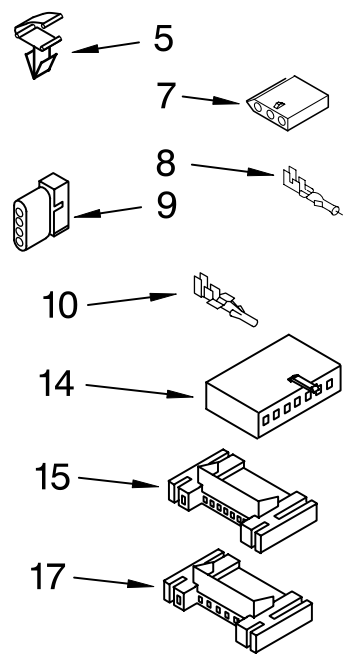

FOR ORDERING INFORMATION REFER TO PARTS PRICE LIST