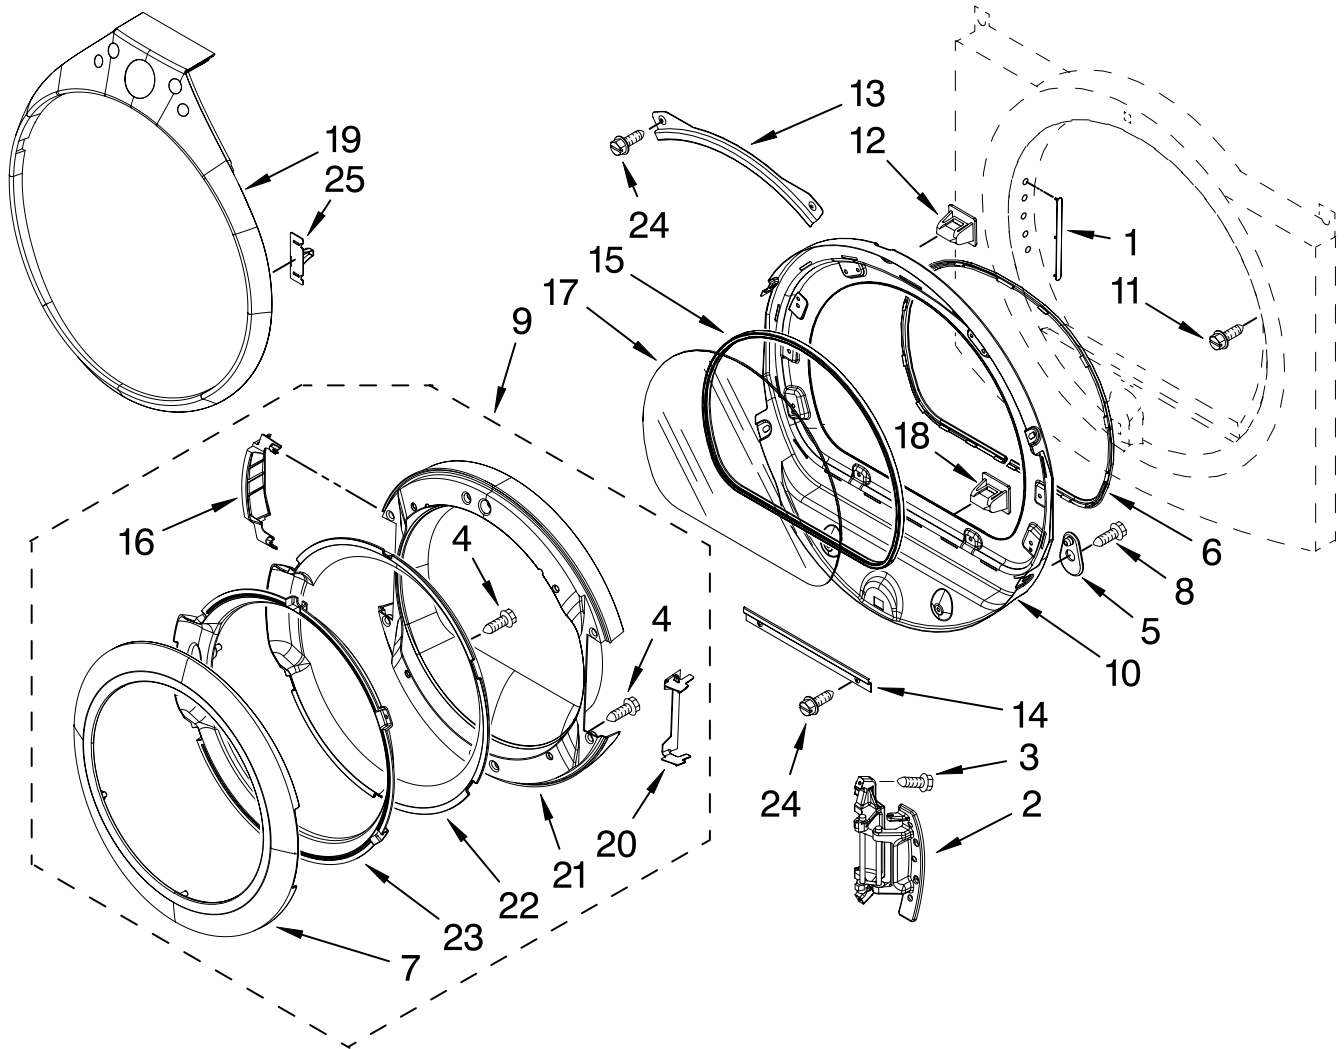

Illus. No.	Part No.	DESCRIPTION
1	8576353	Burner Assembly 60 Hz. (Type 1) (White Rodgers)
2	688617	Tube, Burner
3	694298	Bracket, Ignitor
4	686590	Ignitor
5	3393909	Screw & Washer (8-32 x 7/8)
6	343641	Screw, 10-16 x 1/2
7	3389871	Base, Burner
8	3387057	Screw, 8-18 x 3/8
9		Orifice, Burner Type 1 15418 Type 4 (Butane) 15422 Type 4 (Propane) 234867
10	W10118347	Valve, Gas 60 Hz. (Complete) (Includes Pipe & Illus. #7).
11	694421	Screw, 8-32 x 1/2 (2)
12	694538	Bracket, Coil
13	694540	Coil, 60 Hz. (2 Terminal) (Main)
14	694539	Coil, 60 Hz. (Split) (3 Terminal) (Pilot Position)
15	694424	Leak, Limiter
16	694423	Screw, Regulator Adjustment
17	694422	Spring, Regulator
18	3390647	Screw, 8-18 x 1/2
20	239822	Plug, Pipe
25	3387561	Clamp, Pipe
26	3389889	Bracket, Support

Illus. No.	Part No.	DESCRIPTION	Illus. No.	Part No.	DESCRIPTION	Illus. No.	Part No.	DESCRIPTION
1	W10085210	Label, Hinge Hole	10	8578229	Door Assembly (Inner) (Includes Illus. 12 & 18)	17	8566254	Window
2	W10139920	Door Hinge Assembly	11	355515	Screw, 8-18 x 11/16	18	690081	Door Catch Assembly (Lower)
3	W10159996	Screw, 10-24 x 3/64	12	3398175	Door Catch Assembly (Upper)	19		Tear-Drop Trim & Clip Assembly
4	9742177	Screw, 8-18 x 5/8	13	8519356	Retainer-Window (Upper)		W10180488	White
5	W10048910	Screw-Plug	14	8519354	Retainer-Window (Lower)		W10180506	Chestnut
6	W10139457	Seal-Door	15	8579662	Gasket, Window		W10180499	Ultimate Silver
7		Handle, Ring Door	16	W10180119	Cover-Hinge, Stationary (LH) (Following Parts Not Included)	20	W10180120	Door Shield
	8579502	Silver				21	W10180118	Door, Intermediate
	8579503	Gold				22	W10180117	Door Mask
8	3400224	Screw, 10-16 x 1/2				23	8578155	Door Screen
9		Door Assembly (Outer)				24	3393258	Screw, 10-16 x 3/8
	W10180115	Silver				25	W10129065	Clip, Trim (8)
	W10180116	Gold						
				W10181197	Cover-Hinge Stationary (RH)			