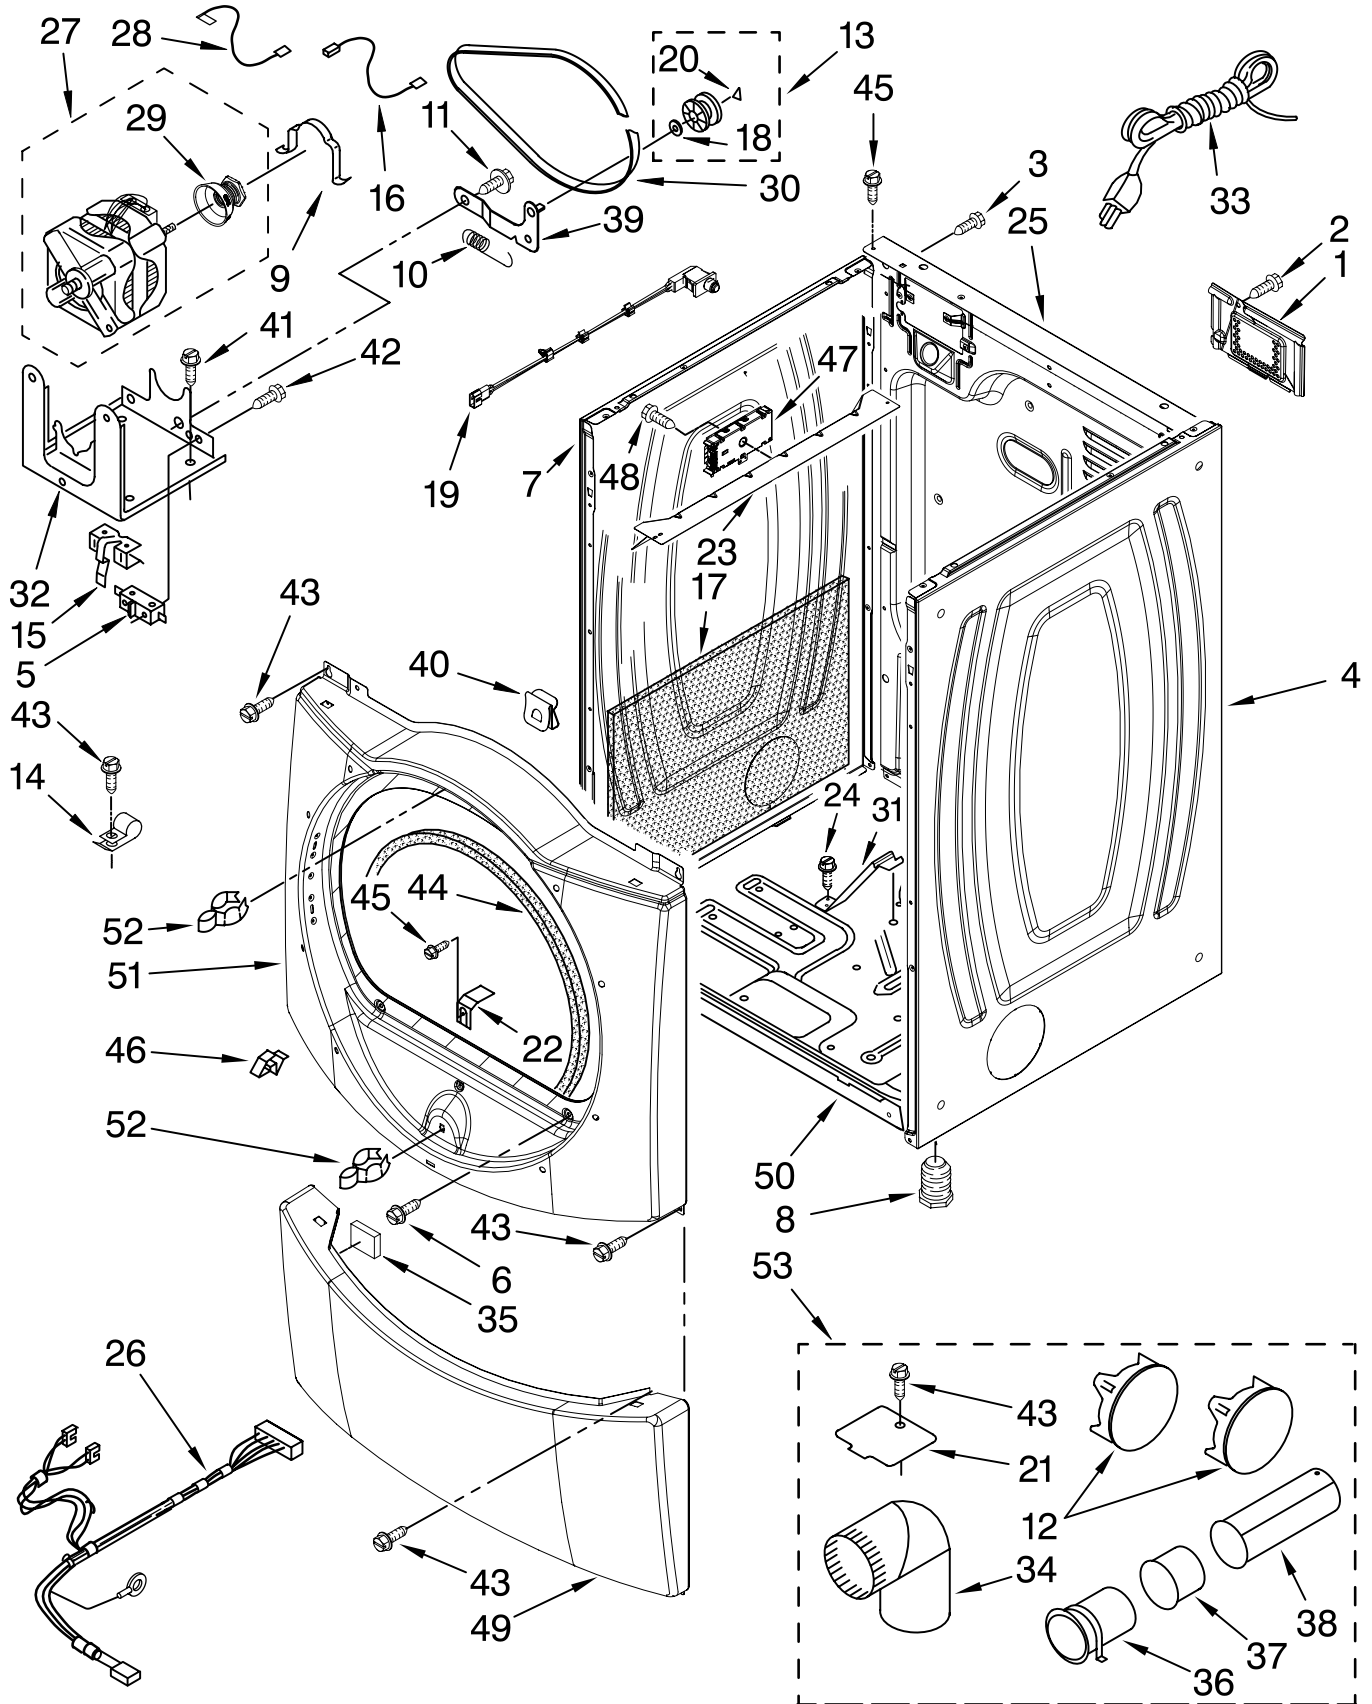

CABINET PARTS

For Models: WGD9500TW1, WGD9500TC1, WGD9500TU1
(White) (Chestnut) (Ultimate Silver)

FOR ORDERING INFORMATION REFER TO PARTS PRICE LIST