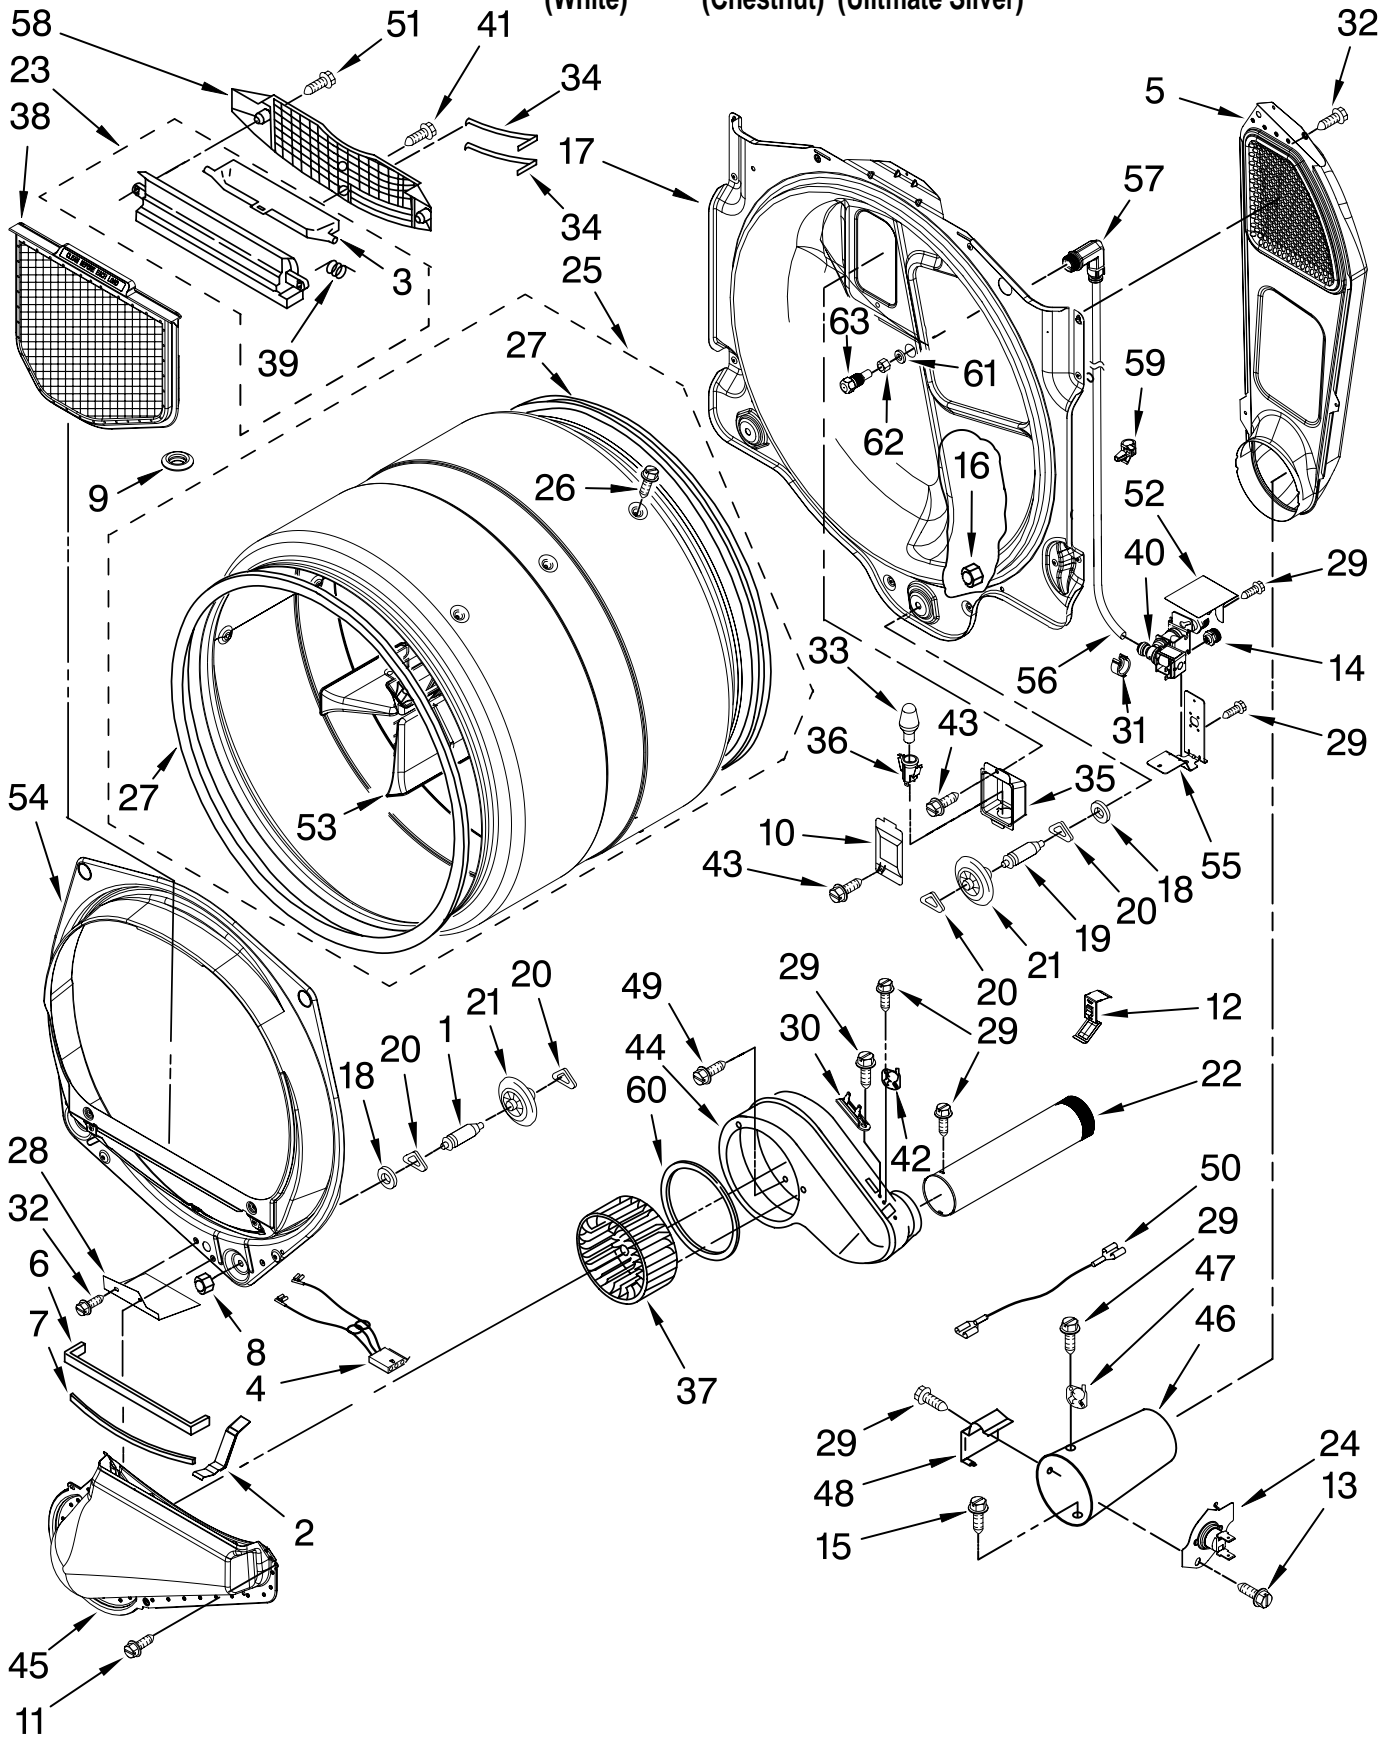

BULKHEAD PARTS

For Models: WGD9500TW1, WGD9500TC1, WGD9500TU1
(White) (Chestnut) (Ultimate Silver)

FOR ORDERING INFORMATION REFER TO PARTS PRICE LIST

BULKHEAD PARTS

For Models: WGD9500TW1, WGD9500TC1, WGD9500TU1
(White) (Chestnut) (Ultimate Silver)

Illus. No.	Part No.	DESCRIPTION	Illus. No.	Part No.	DESCRIPTION	Illus. No.	Part No.	DESCRIPTION
1	8575324	Shaft, R.H. Thread	27	W10166807	Seal, Drum	46	8573824	Funnel, Burner
2	8066208	Clip-Spring	28	W10128629	Shield, Blower Housing (Includes Illus. 32.)	47	8573028	Thermostat, High-Limit 205°F (96°C)
3	3394984	Door, Lint Screen	29	90767	Screw, 8-18 x 3/8	48	338906	Sensor, Radiant
4	3406653	Harness, Sensor	30	3392519	Thermal-Fuse (91°C)	49	489463	Screw, 8-18 x 5/8
5	3394346	Air Duct Assembly	31	W10044615	Clip, Push-To-Start	50	3401710	Jumper, TCO Hi-Limit
6	697813	Seal, Outlet Housing	32	3390647	Screw, 8-18 x 1/2	51	3387230	Screw, 10-16 x 1
7	697814	Seal, Drum Front	33	3406124	Bulb, Light	52	W10184825	Cover, Inlet Valve
8	3934666	Nut, 3/8 x 16(R.H.)	34	3387223	Electrode, Sensor	53	W10113136	Baffle, Drum
9	W10128544	Cap-Plug	35	8578825	Bracket, Drum Light	54	8519245	Bulkhead, Front (Includes Illus. 28 & 32)
10	3402841	Lens, Drum Light	36	W10136369	Socket Assembly	55	W10044597	Bracket, Valve
11	359625	Screw, 8-18 x 1/2	37	697772	Wheel, Blower	56	W10044598	Hose (Not Servicable Included With Illus. 57)
12	8572105	Clip, Exhaust Pipe	38	W10049370	Lint, Screen	57	W10179730	Nozzle & Hose Assembly (Includes Items, 59,61,62 & 63)
13	8533971	Screw, 8-18 x 5/16	39	3394986	Spring, Lint Screen Door	58	8299979	Grille, Outlet
14	W10044605	Coupling, Hose	40	W10044596	Valve, Water Inlet (Includes Items, 29,52,55 & 65)	59	3391018	Tie, Cable
15	693995	Screw, 8-18 x 3/8	41	695240	Screw, 8-18 x 1/2	60	697770	Seal, Cover Plate
16	W10001120	Nut, 3/8-16 (L.H.)	42	8577274	Thermistor	61	W10044579	Washer, Nozzle
17	W10133857	Bulkhead, Rear	43	487909	Screw, 8-15 x 1/2	62	W10044628	Nut, Brass
18	3387459	Washer, Support	44	8544362	Housing, Blower (Includes Illus. 49.)	63	W10044629	Nozzle & Screen Assembly
19	8575325	Shaft, L.H. Thread	45	8066168	Lint Duct Assembly			
20	690997	Ring, Tri						
21	8536973	Roller, Support						
22	8563745	Exhaust Pipe						
23	3394985	Housing, Outlet						
24	8573713	Thermal, Cut-Off						
25	W10181466	Complete Drum Assembly						
26	W10109200	Screw, 11-16 x 3/4						

FOR ORDERING INFORMATION REFER TO PARTS PRICE LIST