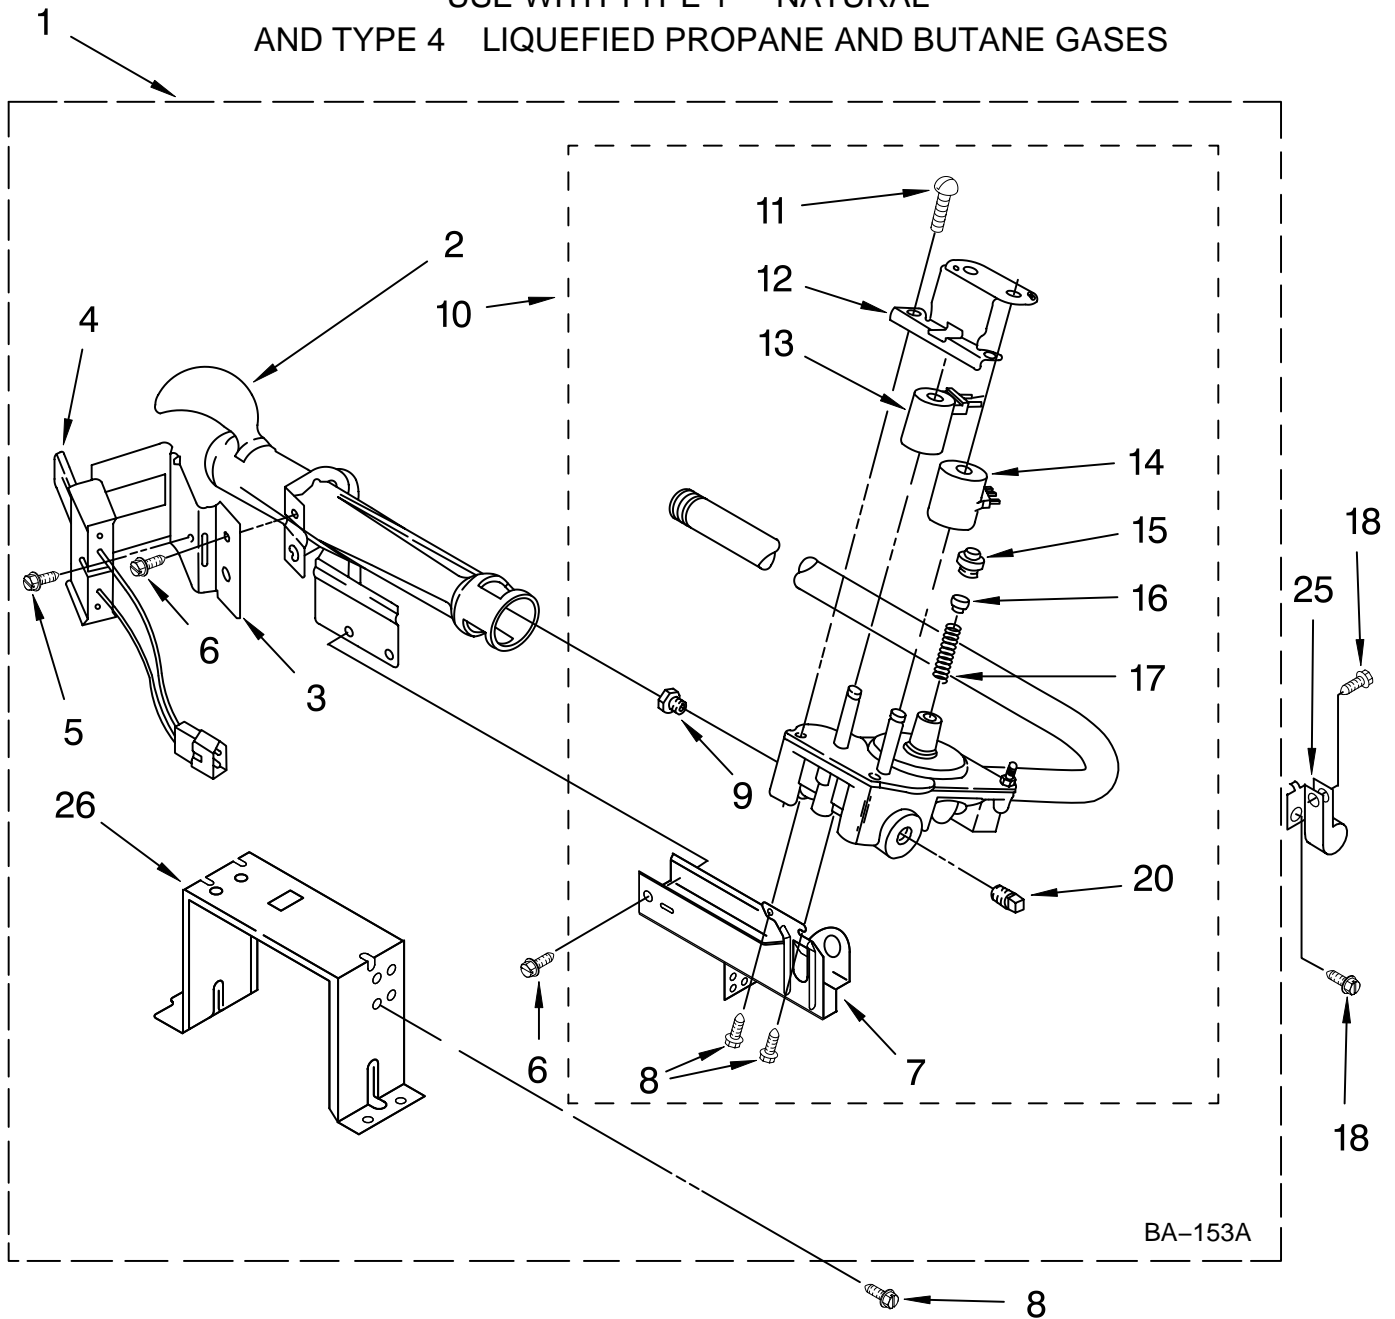

8576353 BURNER ASSEMBLY

For Models: WGD9500TW1, WGD9500TC1, WGD9500TU1
(White) (Chestnut) (Ultimate Silver)

USE WITH TYPE 1 – NATURAL
AND TYPE 4 LIQUEFIED PROPANE AND BUTANE GASES

FOR ORDERING INFORMATION REFER TO PARTS PRICE LIST

8576353 BURNER ASSEMBLY

For Models: WGD9500TW1, WGD9500TC1, WGD9500TU1
(White) (Chestnut) (Ultimate Silver)

USE WITH TYPE 1 – NATURAL
AND TYPE 4 LIQUEFIED PROPANE AND BUTANE GASES

Illus. No.	Part No.	DESCRIPTION
1	8576353	Burner Assembly 60 Hz. (Type 1) (White Rodgers)
2	688617	Tube, Burner
3	694298	Bracket, Ignitor
4	686590	Ignitor
5	3393909	Screw & Washer (8-32 x 7/8)
6	343641	Screw, 10-16 x 1/2
7	3389871	Base, Burner
8	3387057	Screw, 8-18 x 3/8
9		Orifice, Burner Type 1 15418 Type 4 (Butane) 15422 Type 4 (Propane) 234867
10	W10118347	Valve, Gas 60 Hz. (Complete) (Includes Pipe & Illus. #7).
11	694421	Screw, 8-32 x 1/2 (2)
12	694538	Bracket, Coil
13	694540	Coil, 60 Hz. (2 Terminal) (Main)
14	694539	Coil, 60 Hz. (Split) (3 Terminal) (Pilot Position)
15	694424	Leak, Limiter
16	694423	Screw, Regulator Adjustment
17	694422	Spring, Regulator
18	3390647	Screw, 8-18 x 1/2
20	239822	Plug, Pipe
25	3387561	Clamp, Pipe
26	3389889	Bracket, Support

Following Parts Not Illustrated

8576846 Conversion Kit
(Type 1)
to Type (4) LPG).

BA-153A

FOR ORDERING INFORMATION REFER TO PARTS PRICE LIST