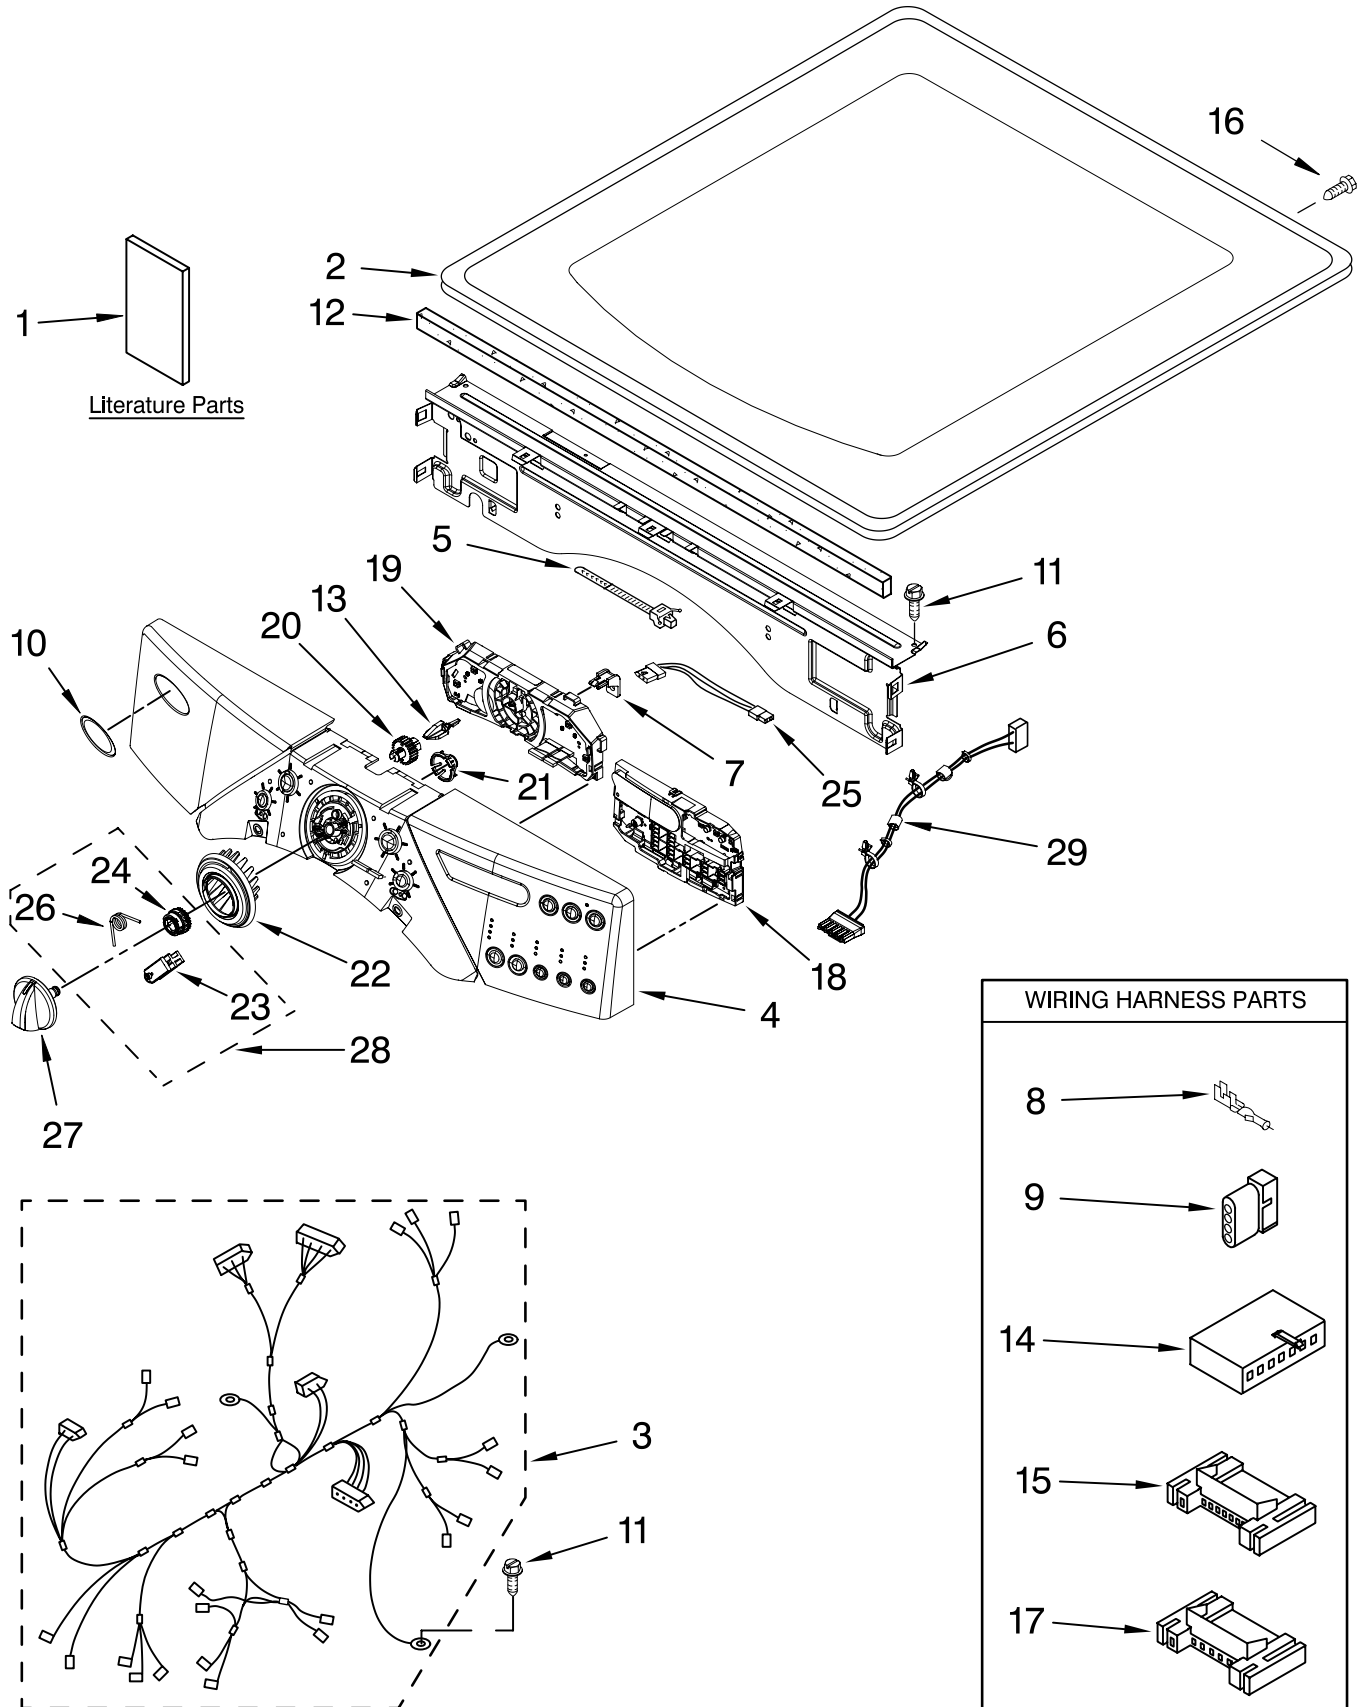

TOP AND CONSOLE PARTS

For Models: WGD9500TW1, WGD9500TC1, WGD9500TU1
(White) (Chestnut) (Ultimate Silver)

GAS DRYER

FOR ORDERING INFORMATION REFER TO PARTS PRICE LIST

TOP AND CONSOLE PARTS

For Models: WGD9500TW1, WGD9500TC1, WGD9500TU1
(White) (Chestnut) (Ultimate Silver)

Illus. No.	Part No.	DESCRIPTION	Illus. No.	Part No.	DESCRIPTION	Illus. No.	Part No.	DESCRIPTION
1		Literature Parts	7	W10112268	Clip, Harness (4)	23	W10012810	Rast, Wheel Assy. (Service Only With Item. 28)
	W10122320	Use & Care Guide	8	94614	Terminal			
	W10177456	Tech Sheet	9	3936144	Plug, Terminal	24	W10012460	Detent Wheel (Service Only With Item. 28)
	W10139322	Sheet-Tip	10	W10117943	Badge			
		Steam Dry	11	3390647	Screw, 8-18 x 1/2			
	W10122321	Guide, Quick Start	12	W10112267	Foam-Seal	25	W10095960	Harness, Communication
2		Top	13	W10030070	Array-Power	26	W10012820	Knob, Spring (Service Only With Item. 28)
	8519251	White	14	3936150	Connector, 7-Circuit			
	W10140291	Chestnut	15	3395683	Connector, (Motor)	27		Knob, Control (Includes: Item. 21)
	W10114785	Ultimate Silver	16	98139	Screw, 8-32 x 5/16			
3	W10181775	Harness, Main	17	2203186	Connector, 5-Circuit			
4		Panel, Console (Includes Illus: 10,20,21,22,27 & 28)	18	W10137338	User-Interface (Right)		W10116702	White
			19	W10121375	User-Interface Center (Includes Illus: 13.)		W10153664	Chestnut
	W10153649	White					W10116704	Ultimate Silver
	W10177358	Chestnut	20	W10012430	Encoder-Wheel	28	280230	Encoder, Wheel Kit (Includes Items: 23, 24 & 26)
	W10133748	Ultimate Silver	21	W10012440	Retainer-Snap			
5	3391018	Tie, Cable	22	W10012410	Knob, Light Ring (Includes: Illus. 21)	29	W10111020	Power Cable, User-Interface
6	W10006840	Bracket, Console (Includes No.12)						