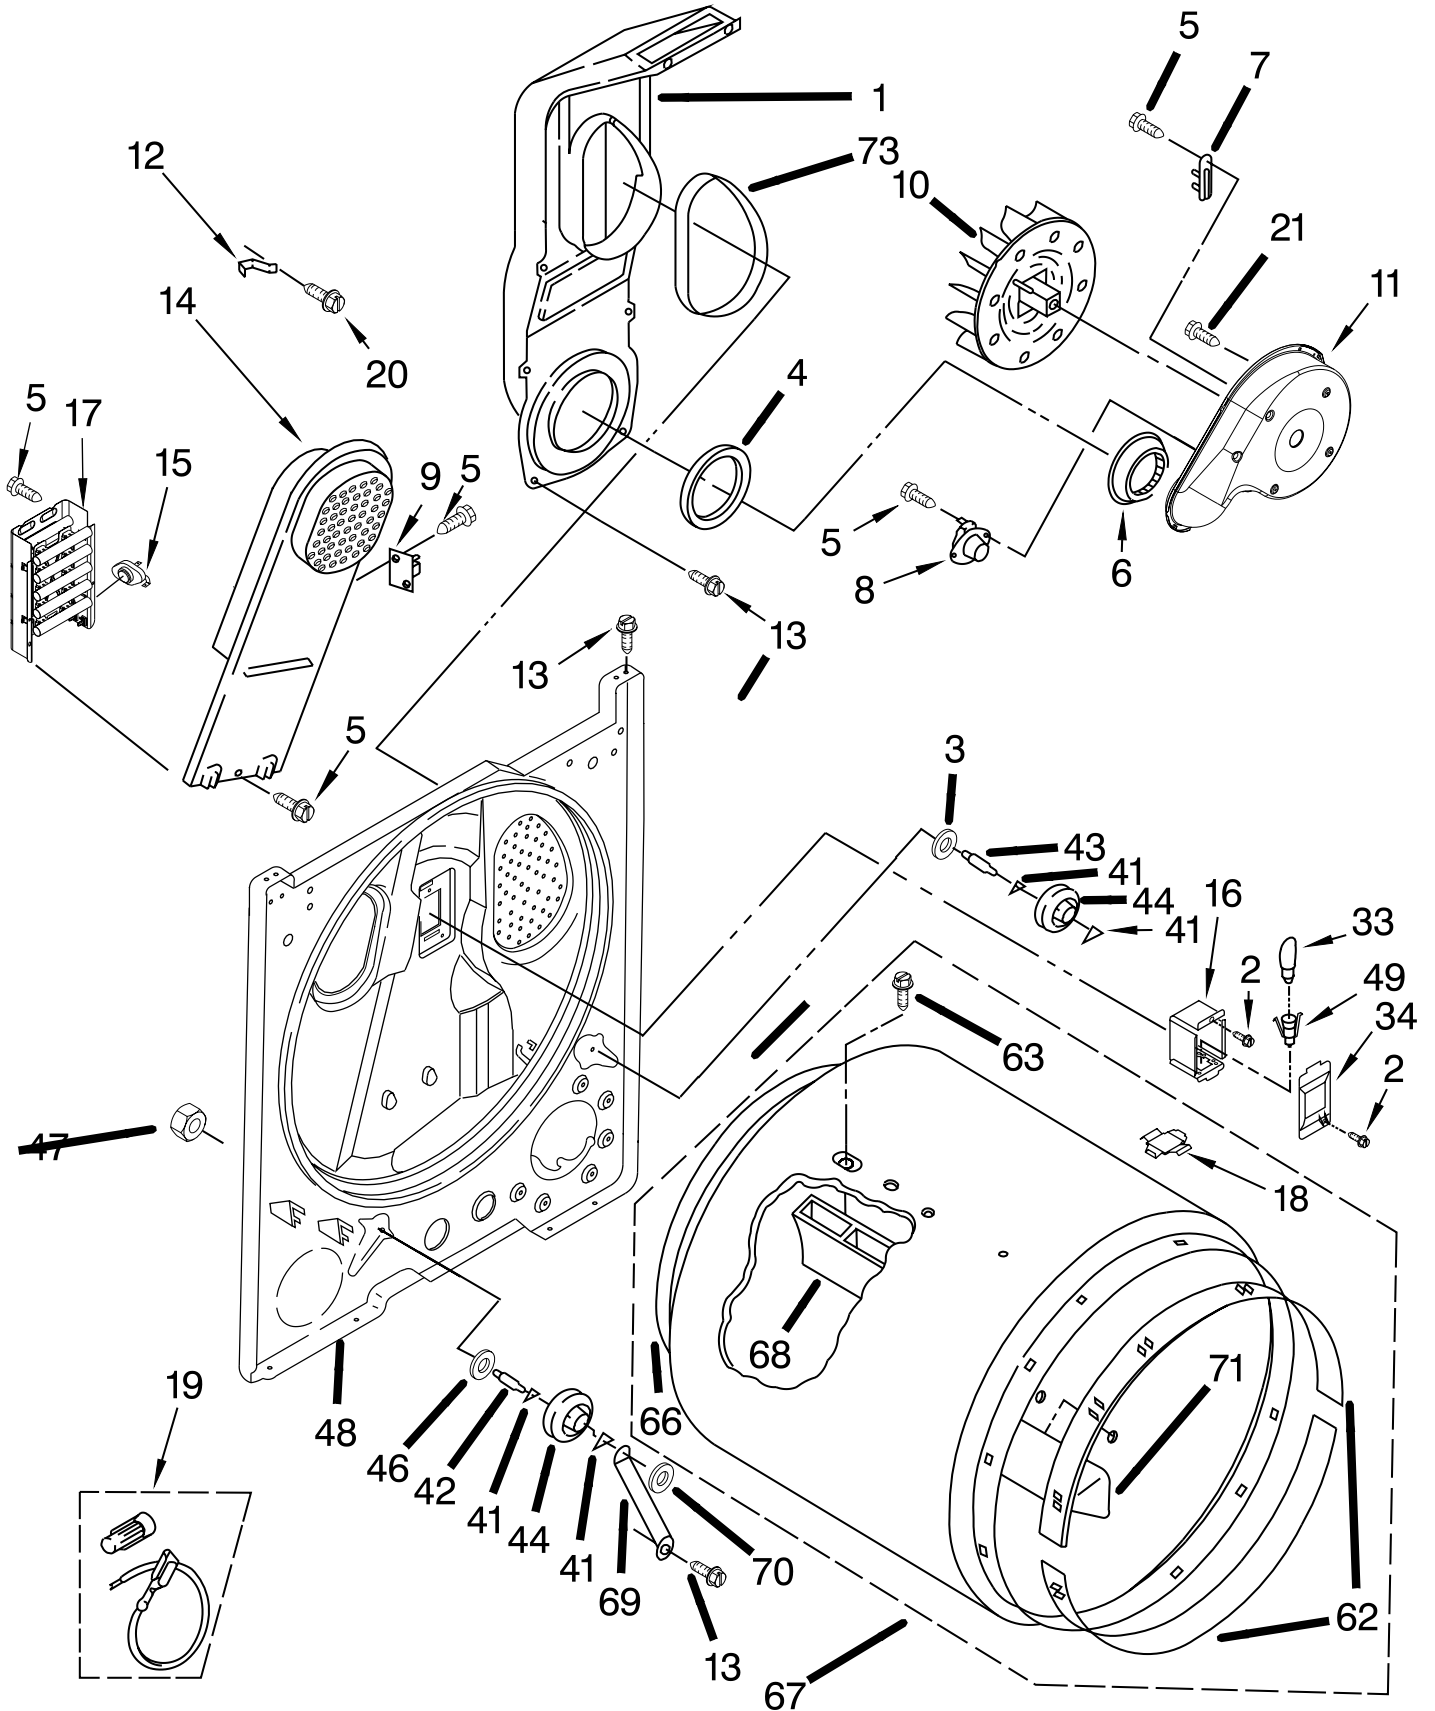

BULKHEAD PARTS

For Model: YWED5700SW0
(White/Grey)

FOR ORDERING INFORMATION REFER TO PARTS PRICE LIST

BULKHEAD PARTS

For Model: YWED5700SW0
(White/Grey)

Illus. No.	Part No.	DESCRIPTION
1	348368	Lint Chute Assembly
2	487909	Screw, 8-15 x 1/2
3	3388703	Washer-Support
4	347139	Seal, Lint Chute
5	90767	Screw, 8-18 x 3/8
6	696302	Shield, Exhaust
7	3392519	Thermal Fuse
8	3387134	Thermostat, Internal-Bias
9	3977393	Thermal Cut-Off (Includes Illus. 15)
10	694089	Wheel, Blower (Includes Illus. 22)
11	8577230	Housing, Blower
12	3398161	Clip
13	343641	Screw, 10-16 x 1/2
14	8541818	Box, Heater
15	3977767	Thermostat, 221°F (105°C)
16	3977373	Bracket, Drum Light
17	8576779	Element, Heater
18	8066086	Drum Hole Plug
19	279457	Wire Kit, Terminal (For Heater Element Wiring Harness Repair)
20	489463	Screw, 8-18 x 5/8
21	3390647	Screw, 8-18 x 1/2
33	3406124	Bulb
34	3402841	Lens, Drum Light
41	690997	Ring, Tri
42	3399506	Shaft, L.H.
43	3399507	Shaft, R.H.
44	3397590	Roller, Support
46	348197	Washer, Support
47	3359452	Nut, 3/8-16
48	3403413	Bulkhead
49	3403634	Socket Assembly
62	692526	Ring, Bearing (2)
63	97787	Screw, 11-16 x 3/4
66	3406130	Seal, Rear Drum
67	695587	Drum Assembly
68	692490	Baffle, Drum (2)
69	3976434	Bracket, Support
70	90296	Clip
71	3403636	Baffle, Drum (1)
73	339956	Seal

FOR ORDERING INFORMATION REFER TO PARTS PRICE LIST