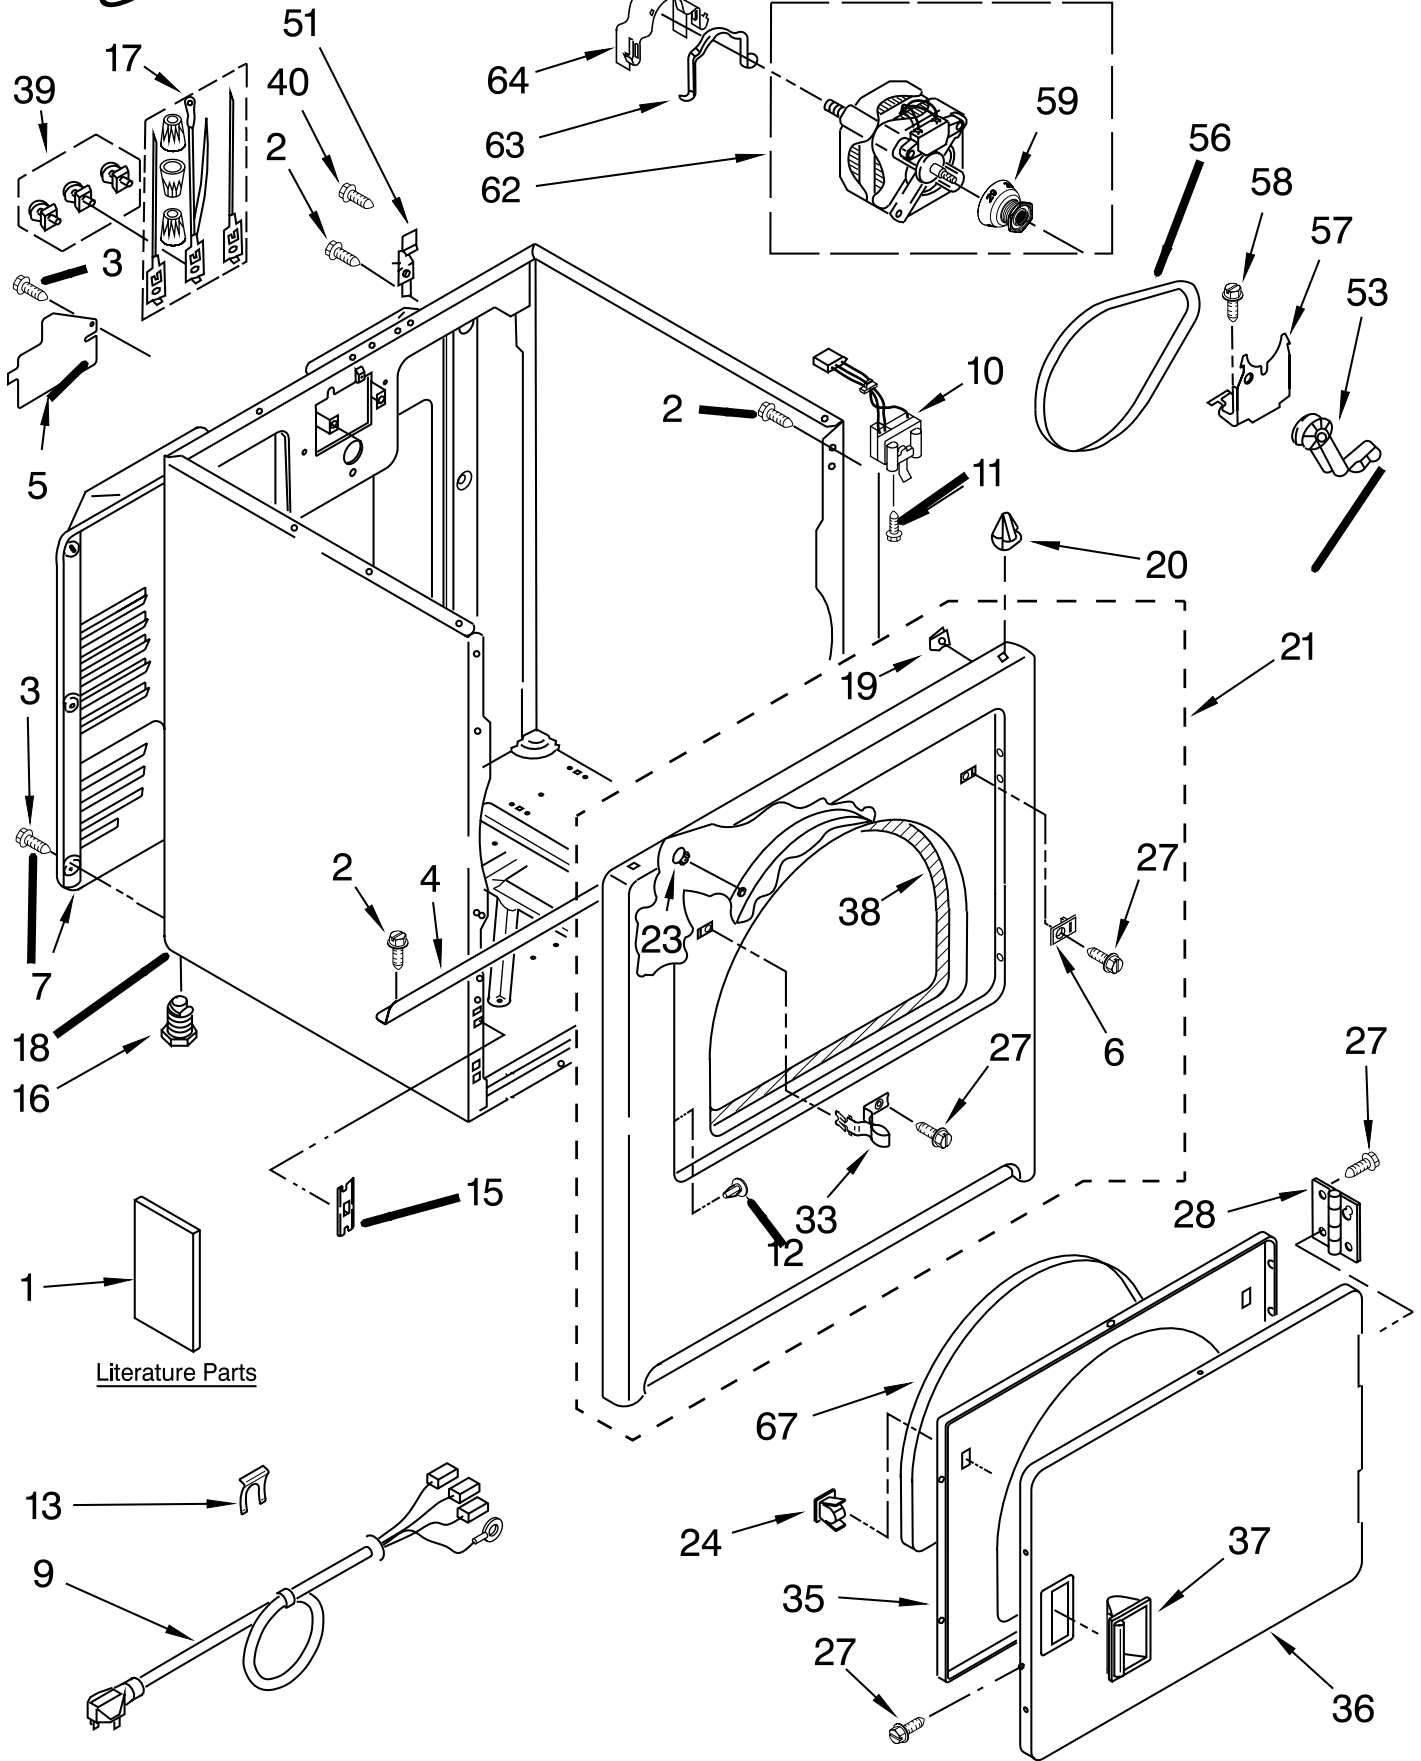

CABINET PARTS

For Model: YWED5700SW0
(White/Grey)

29" ELECTRIC DRYER

FOR ORDERING INFORMATION REFER TO PARTS PRICE LIST

CABINET PARTS

For Model: YWED5700SW0
(White/Grey)

Illus. No.	Part No.	DESCRIPTION	Illus. No.	Part No.	DESCRIPTION	Illus. No.	Part No.	DESCRIPTION
1	8535831	Literature Parts Instructions, Installation	11	697773	Screw, 6–20 x 7/8	35	3402341	Door, Rear
	W10036370	Label, Energy Guide	12	3404413	Plug–Hinge	36	3402335	Door, Front
	W10042960	Sheet, Cycle Feature	13	694415	Clip, Strain–Relief	37	8566059	Handle, Door
	8578181	Use & Care Guide	15	3394083	Clip, Front Panel (2)	38	3406129	Seal & Bearing Assembly
	8578217	Wiring Diagram	16	3392100	Foot, Dryer	39	279393	Terminal Block Kit (For Terminal Block)
				279810	Foot–Optional (Extended Length Package of 2) (Not Included)	40	697776	Screw, 10–32 x 5/8
			17	279318	Terminal, Tinned & Brass (3) (Includes Illus. 39)	51	8066217	Hinge, Top (2)
			18	8530603	Cabinet (Includes Illus. 4)	53	691366	Idler & Pulley Assembly
			19	98234	Clip, Ground	56	8066065	Belt, Drive
			20	690363	Lock, Front Top (2)	57	348780	Base, Motor
			21	3403444	Panel, Front	58	3400500	Bolt, 5/16–18 x 3/4
			23	685203	Clip, Felt Pad (3)	59	8066184	Pulley, 60 Hz.
			24	3389441	Catch, Door Assembly	62	8066206	Motor Assembly 60 Hz.
			27	342055	Screw, 8–18 x 1/2	63	660658	Clamp, Motor
			28	3405514	Hinge, Door (2)	64	3404162	Clamp, Motor (W/Shield)
			33	3403431	Strike, Door	67	3405246	Seal, Door