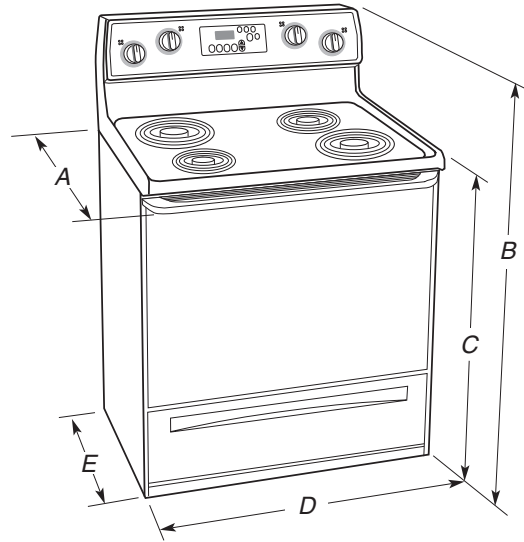

30" Freestanding Electric Range

PRODUCT MODEL NUMBERS

GR563LXS	RF262LXS
GR673LXS	RF263LXT
GR773LXS	RF264LXS
RF110AXS	RF265LXT
RF111PXS	RF272LXT
RF114PXS	RF362LXS
RF212PXS	RF362LXT
RF214LXT	RF367LXS
RF260BXS	RF462LXS
RF261PXS	

OVERALL DIMENSIONS

- A. 27 1/8" (68.9 cm) depth with handle
- B. 46 7/8" (119.1 cm) overall height
- C. 36" (91.4 cm) cooktop height
- D. 29 7/8" (75.9 cm) width
- E. 24 13/16" (63 cm) depth

Electrical: This range is manufactured with the neutral terminal connected to the cabinet. Use a 3-wire, UL listed, 40- or 50-amp power supply cord (pigtail). If local codes do not permit ground through the neutral, use a 4-wire power supply cord rated at 250 volts, 40 or 50 amps and investigated for use with ranges. A time-delay fuse or circuit breaker is recommended. The model/serial rating plate is located on the oven frame behind the storage drawer panel.

CABINET OPENING DIMENSIONS

- A. 13" (33 cm) max. upper cabinet depth
- B. 30" (76.2 cm) min. opening width
- C. For minimum clearance to top of cooktop, see NOTE*.
- D. 30" (76.2 cm) min. opening width
- E. Outlet - 8" (20.3 cm) to 22" (55.9 cm) from either cabinet, 5 1/2" (14.0 cm) max. from floor
- F. 7/8" (2.2 cm) min. required between cutout and cabinet door or hinge