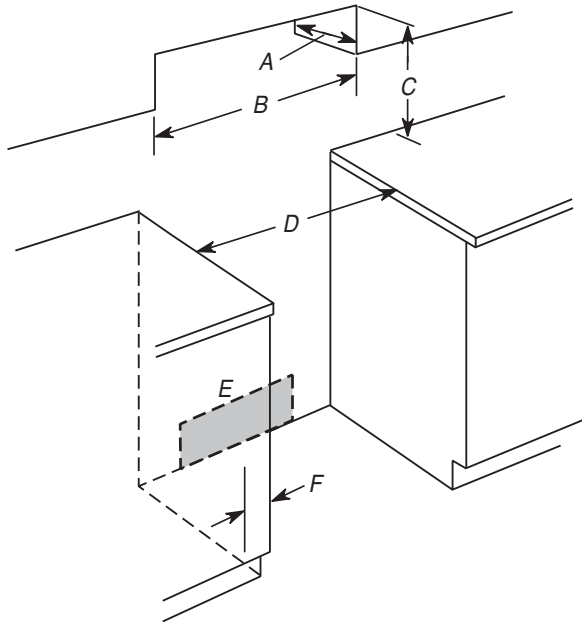

OVERALL DIMENSIONS

- A. 27 1/8" (68.9 cm) depth with handle
- B. 46 7/8" (119.1 cm) overall height
- C. 36" (91.4 cm) cooktop height
- D. 29 7/8" (75.9 cm) width
- E. 24 13/16" (63 cm) depth

Electrical: This range is manufactured with the neutral terminal connected to the cabinet. Use a 3-wire, UL listed, 40- or 50-amp power supply cord (pigtail). If local codes do not permit ground through the neutral, use a 4-wire power supply cord rated at 250 volts, 40 or 50 amps and investigated for use with ranges. A time-delay fuse or circuit breaker is recommended. The model/serial rating plate is located on the oven frame behind the storage drawer panel.

CABINET OPENING DIMENSIONS

- A. 13" (33 cm) max. upper cabinet depth
- B. 30" (76.2 cm) min. opening width
- C. For minimum clearance to top of cooktop, see NOTE*.
- D. 30" (76.2 cm) min. opening width
- E. Outlet - 8" (20.3 cm) to 22" (55.9 cm) from either cabinet, 5 1/2" (14.0 cm) max. from floor
- F. 7/8" (2.2 cm) min. required between cutout and cabinet door or hinge