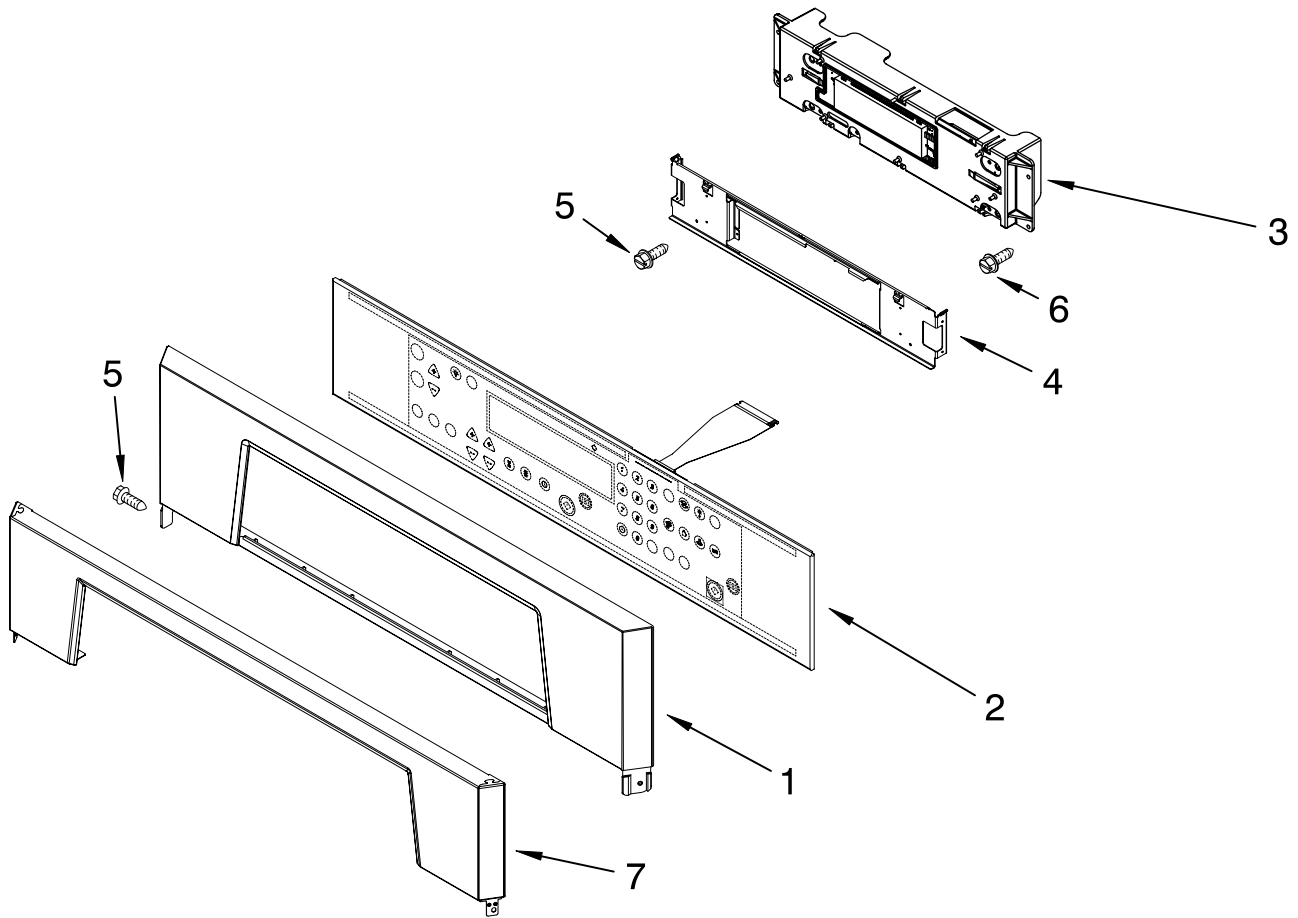

CONTROL PANEL PARTS

For Models: GBS277PRQ03, GBS277PRB03, GBS277PRS03
(Black) (Designer White) (Stainless)

Illus. No.	Part No.	DESCRIPTION
1		Control Panel
	8302844	Black
	8302845	White
2		Assembly, Switch
	W10161675	Black
	W10161674	White
3	8303885	Assembly, Control
4	W10153087	Backer, Control
5	4449745	Screw
6	3400832	Screw
7	W10166945	Trim, Control Panel (Stainless model only)

FOR ORDERING INFORMATION REFER TO PARTS PRICE LIST