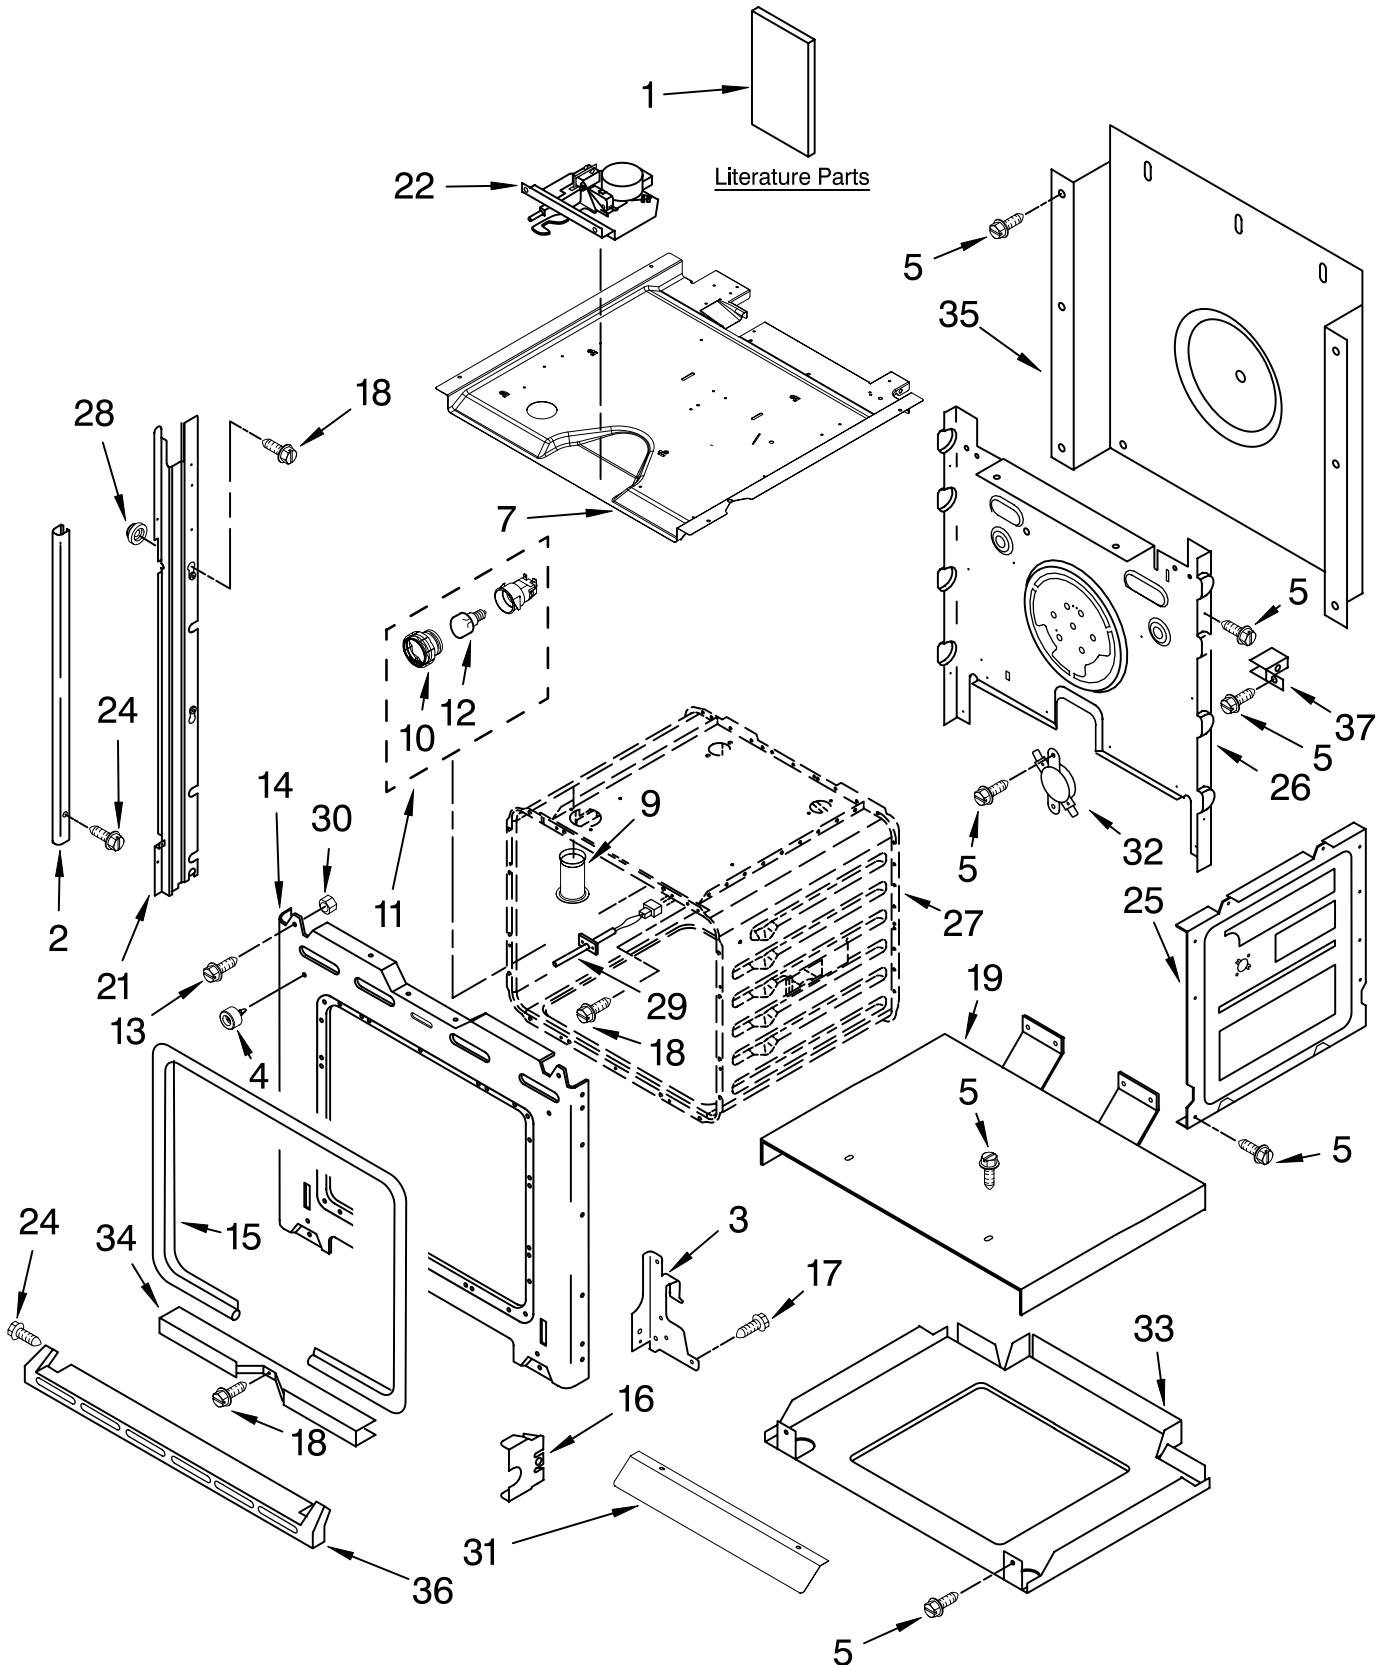

OVEN PARTS

For Models: GBS277PRQ03, GBS277PRB03, GBS277PRS03
(Black) (Designer White) (Stainless)

27" BUILT-IN ELECTRIC
SINGLE CONVECTION OVEN
(GOLD LINE)

FOR ORDERING INFORMATION REFER TO PARTS PRICE LIST