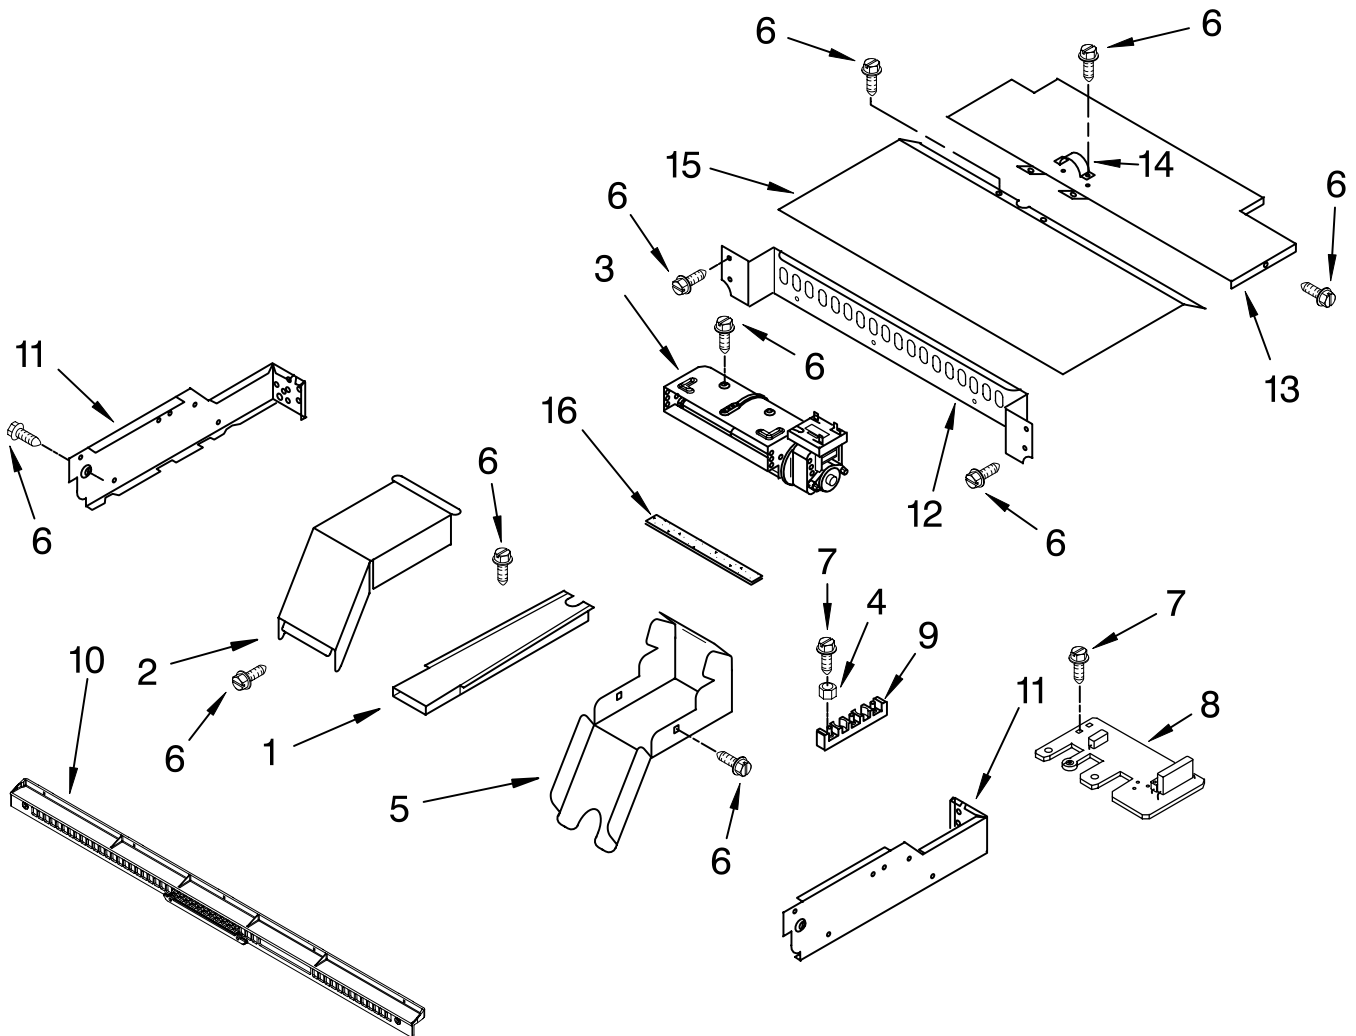

TOP VENTING PARTS

For Models: GBS277PRQ03, GBS277PRB03, GBS277PRS03
(Black) (Designer White) (Stainless)

Illus. No.	Part No.	DESCRIPTION
1	4451759	Vent, Exhaust
2	4455178	Elbow, Vent Top
3	4457289	Blower
4	7103P027-60	Nut, Terminal Block (3)
5	4455177	Elbow, Vent Bottom

Illus. No.	Part No.	DESCRIPTION
6	4449809	Screw
7	3400080	Screw
8	4451985	Suppressor
9	4449868	Block, Terminal
10	8303498	Vent, Control Panel
	4450038	Screw

Illus. No.	Part No.	DESCRIPTION
11		Side, Control Top
	4451597	Right
	4451598	Left
12	9759135	Back, Control
13	4450550	Cover, Top Rear
14	4448664	Clamp
15	4452366	Cover, Top Front
16	4451758	Seal, Foam

FOR ORDERING INFORMATION REFER TO PARTS PRICE LIST