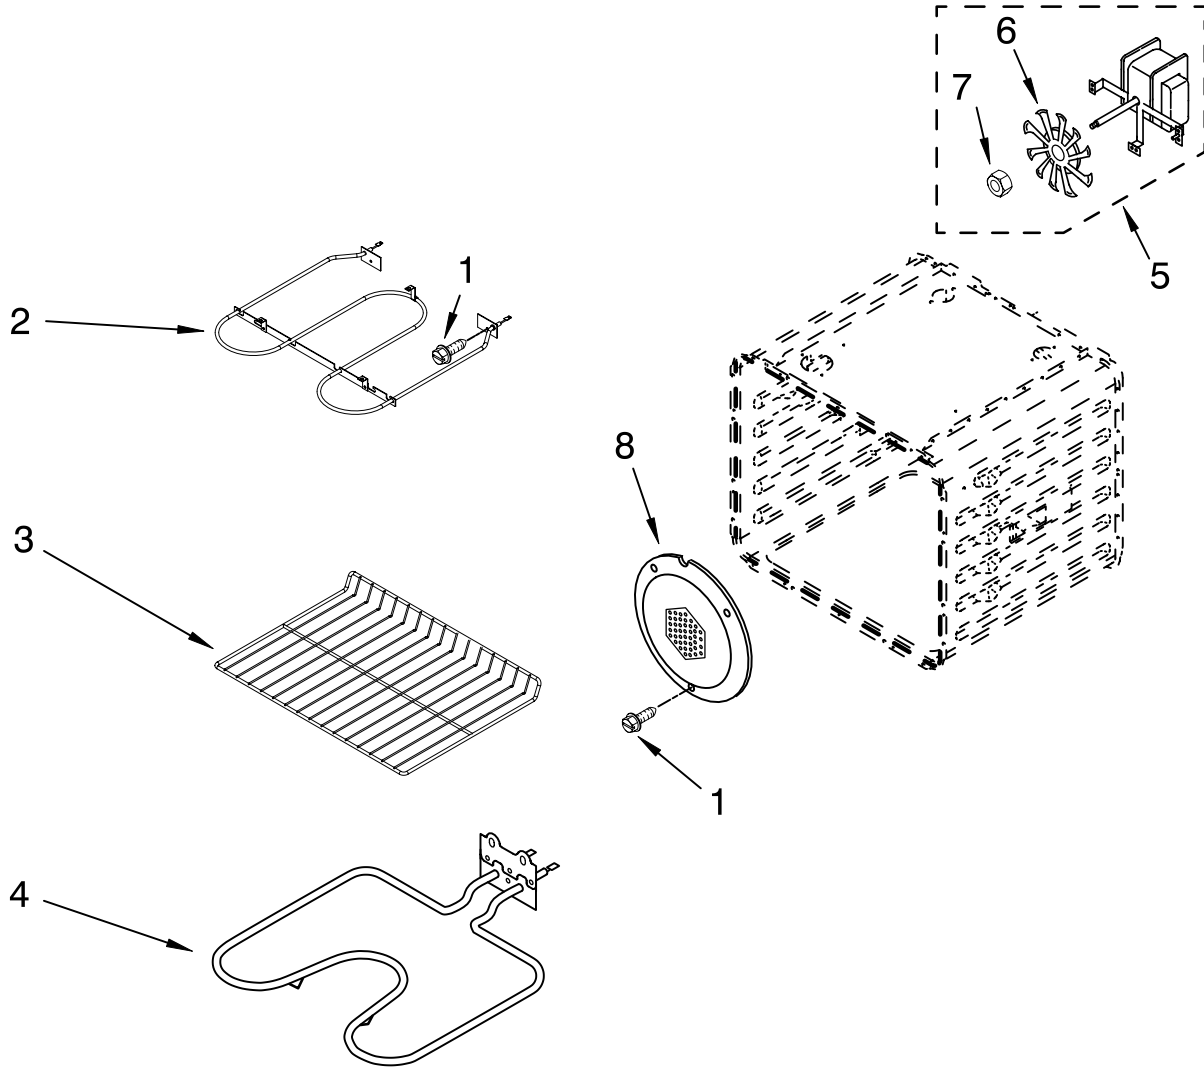

INTERNAL OVEN PARTS

For Models: GBS277PRQ03, GBS277PRB03, GBS277PRS03
(Black) (Designer White) (Stainless)

Illus. No.	Part No.	DESCRIPTION
1	4449154	Screw
2	9760771	Element, Broil
3	4448715	Rack, Oven
4	9760766	Element, Bake
5	W10116228	Motor, Convection
6	W10116351	Blade, Fan
7	W10116349	Nut
8	4448988	Cover, Fan

FOR ORDERING INFORMATION REFER TO PARTS PRICE LIST