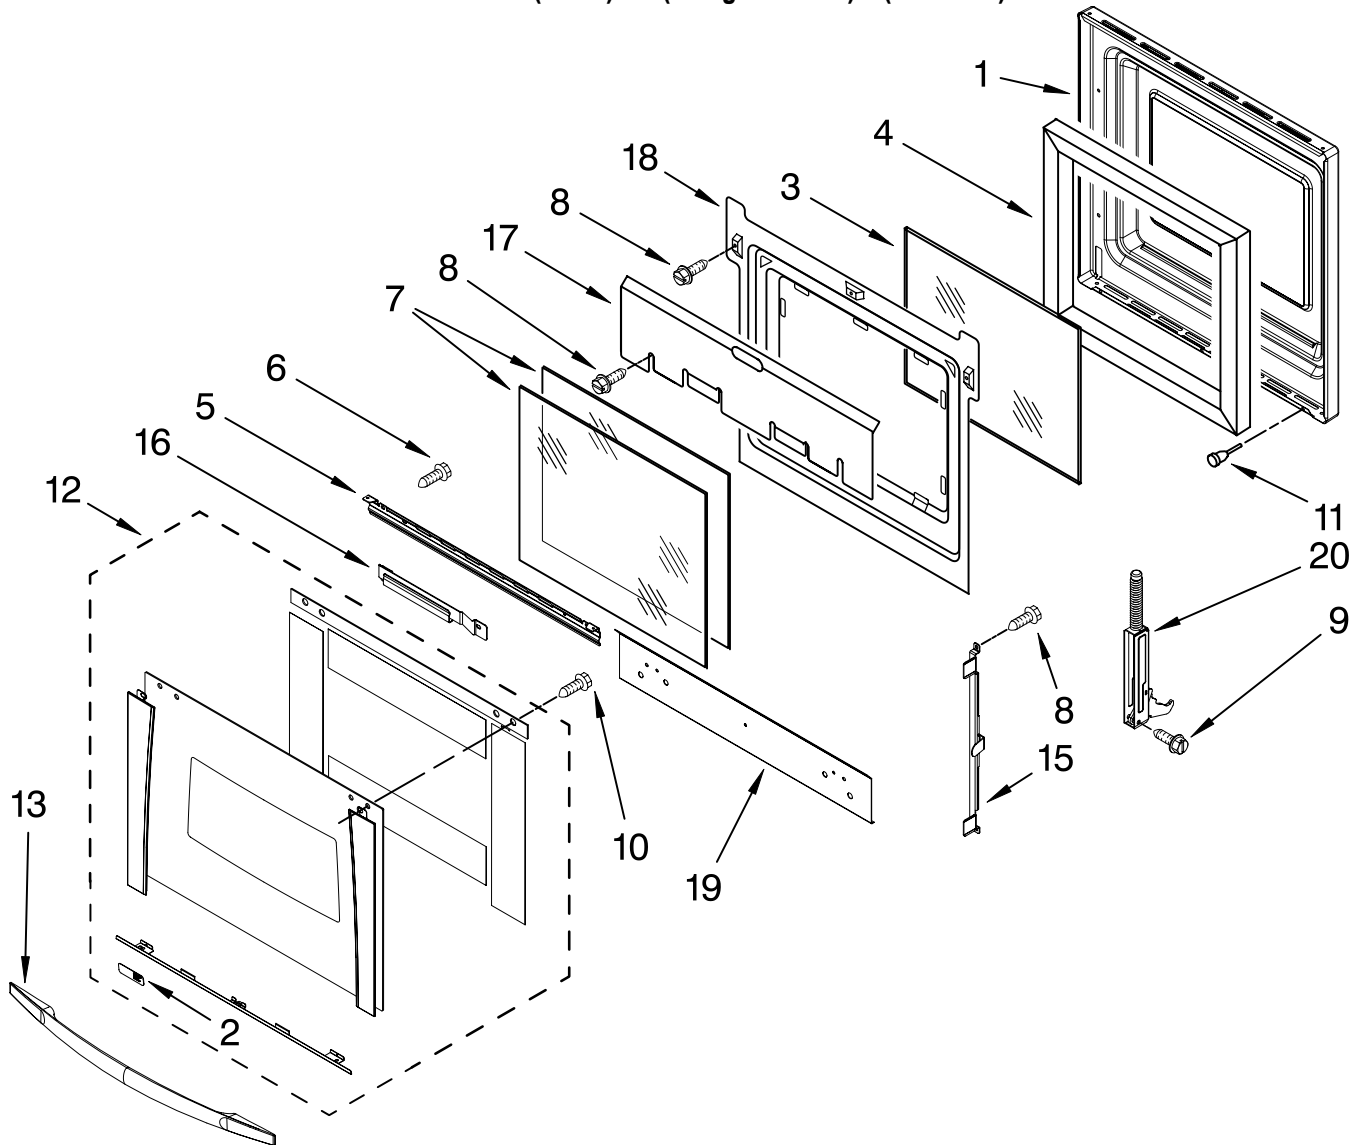

OVEN DOOR PARTS

For Models: GBS277PRQ03, GBS277PRB03, GBS277PRS03
(Black) (Designer White) (Stainless)

Illus. No.	Part No.	DESCRIPTION
1	8303699	Door Liner
2	8303810	Nameplate
3	4449253	Glass, Inner
4	4451721	Insulation, Door
5	W10136472	Bracket, Handle
6	4451040	Screw
7	9759224	Glass, Inner
8	4449809	Screw
9	4449743	Screw

Illus. No.	Part No.	DESCRIPTION
10	3400832	Screw
11	4448520	Bumper, Door (3)
12		Assembly, Door Glass
	8303298	Black
	8303304	White
	8303286	Stainless
13		Door Handle
	8302810	Black
	8302811	White
	8303163	Stainless

Illus. No.	Part No.	DESCRIPTION
15	9759229	Bracket(2nd Glass)
16	9759230	Bracket(3rd Glass)
17	4457102	Shield, Heat
18	4457131	Retainer, Glass
19	4457113	Shield, Heat Bottom
20		Hinge, Door
	9760575	Right
	9760576	Left

FOR ORDERING INFORMATION REFER TO PARTS PRICE LIST