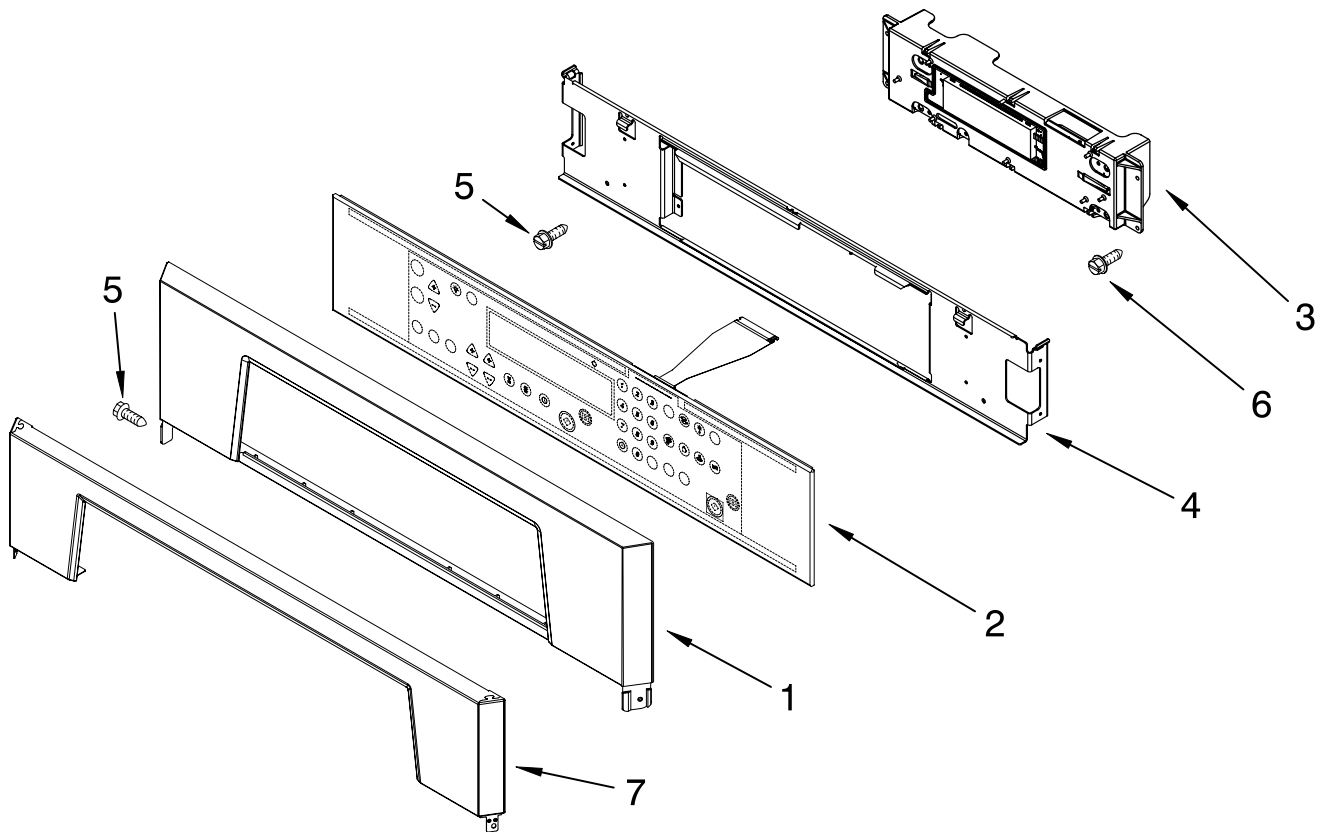

# CONTROL PANEL PARTS

For Models: GBS277PRS02

(Stainless)

<u>Illus. No.</u>	<u>Part No.</u>	<u>DESCRIPTION</u>
1	8302844	Control Panel
2	W10112120	Membrane, Switch
3	8303885	Assembly, Control Enclosure
4	W10153087	Backer, Control
5	4449745	Screw
6	3400832	Screw
7	W10144999	Cladding, Control Panel