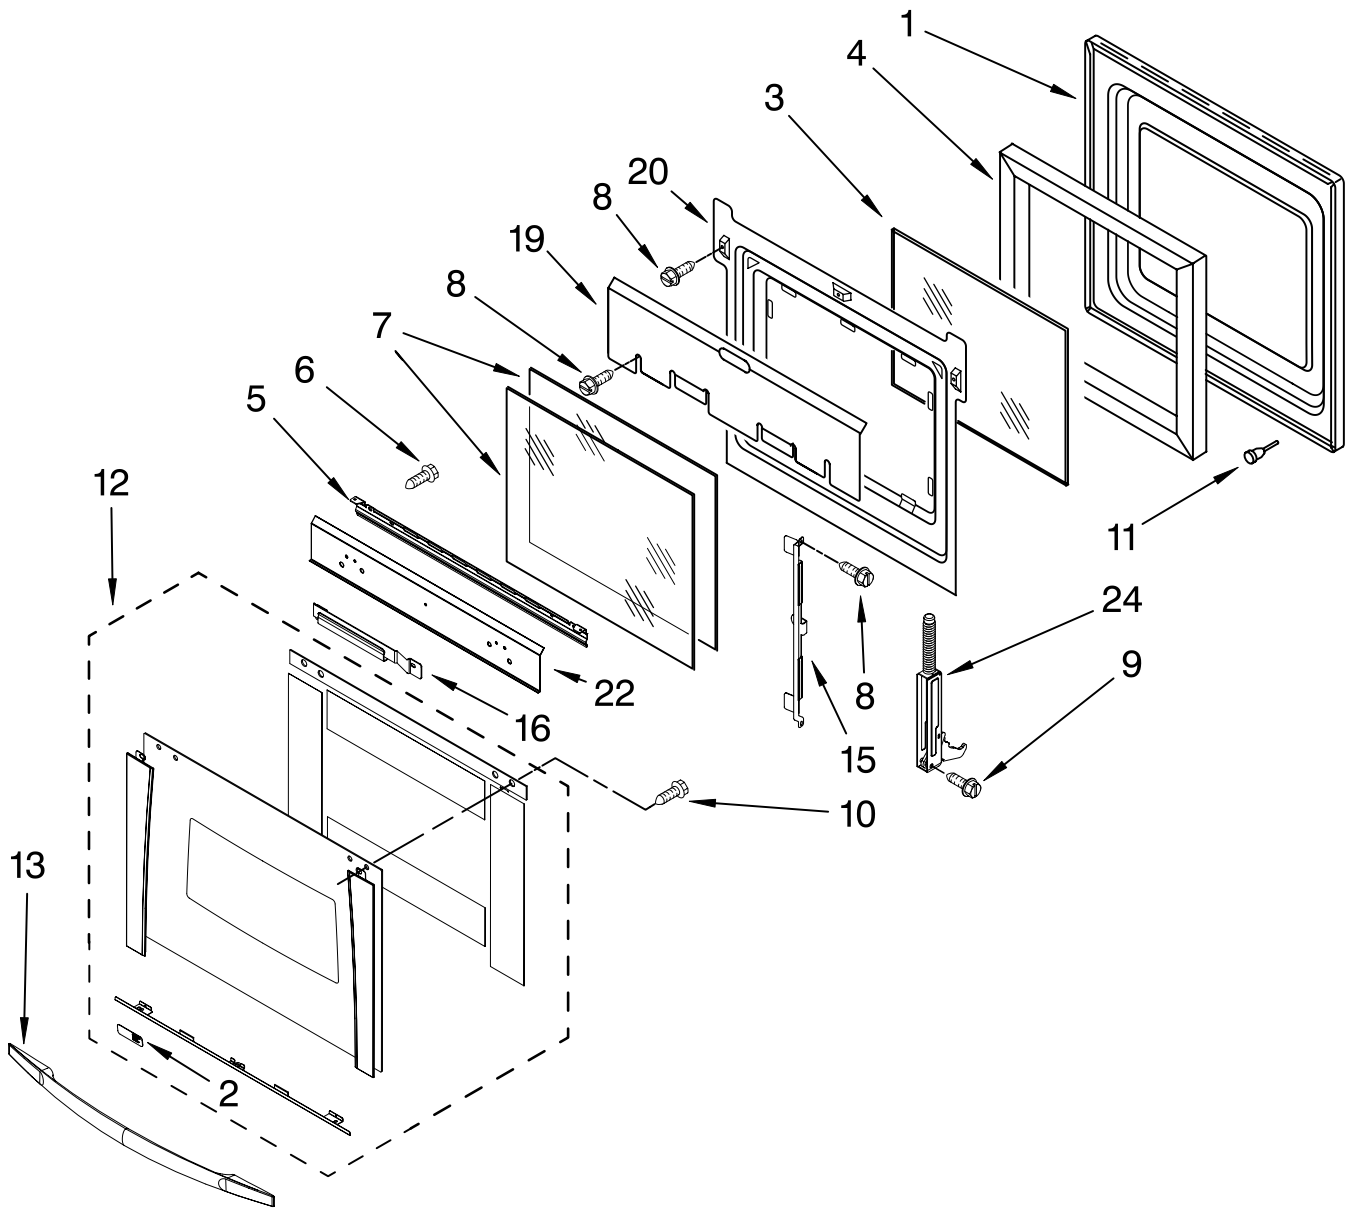

OVEN DOOR PARTS

For Models: GBS277PRS02

(Stainless)

Illus. No.	Part No.	DESCRIPTION
1	8303699	Door Liner
2	8303810	Nameplate
3	4449253	Glass, Inner
4	4451721	Insulation, Door
5	W10136472	Bracket, Handle
6	4451040	Screw
7	9759224	Glass, Inner
8	4449809	Screw

Illus. No.	Part No.	DESCRIPTION
9	4449743	Screw
10	3400832	Screw
11	4448520	Bumper, Door
12	W10151077	Assembly, Door Glass
13	8303163	Door Handle
15	9759229	Bracket(2nd Glass)
16	9759230	Bracket(3rd Glass)

Illus. No.	Part No.	DESCRIPTION
19	4457102	Shield, Heat
20	4457131	Retainer, Glass
22	4457113	Shield, Heat Bottom
24		Hinge, Door
	9760575	Right
	9760576	Left

FOR ORDERING INFORMATION REFER TO PARTS PRICE LIST