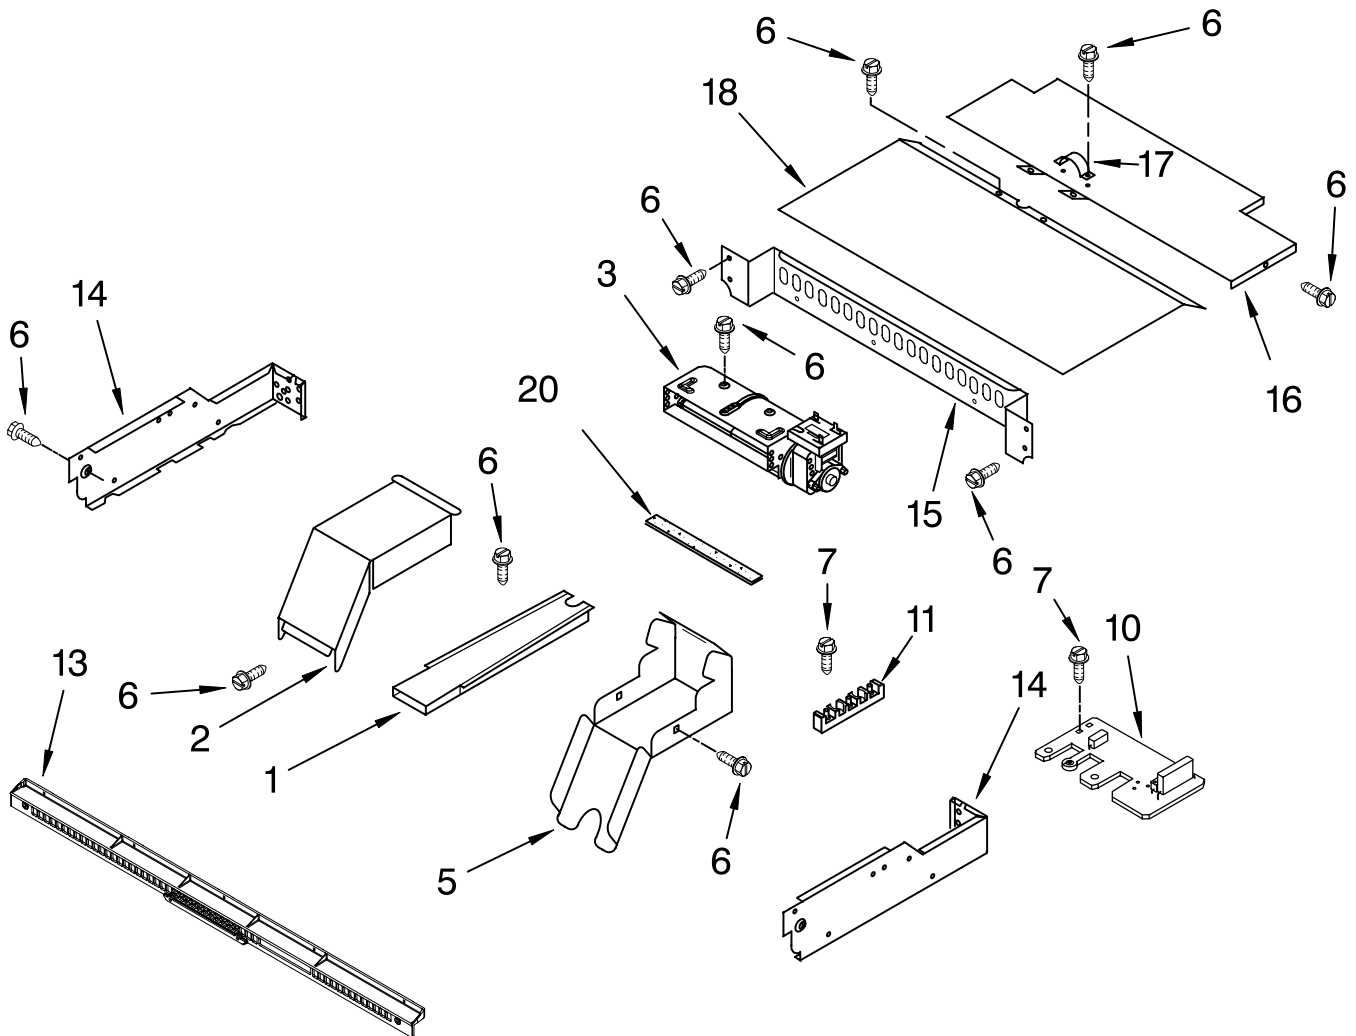

TOP VENTING PARTS

For Models: GBS277PRS02

(Stainless)

Illus. No.	Part No.	DESCRIPTION
1	4451759	Vent, Exhaust
2	4455178	Elbow, Vent-Top
3	4457289	Blower 60MM
5	4455177	Elbow, Vent-Bottom
6	4449809	Screw
7	3400080	Screw

Illus. No.	Part No.	DESCRIPTION
10	4451985	Suppressor
11	4449868	Block, Terminal
13	8303498	Vent, Control Panel
14	4450038	Screw
	4451597	Right
	4451598	Left

Illus. No.	Part No.	DESCRIPTION
15	9759135	Back, Control
16	4450550	Cover, Top Rear
17	4448664	Clamp
18	4452366	Cover, Top Front
20	4451758	Seal, Foam

FOR ORDERING INFORMATION REFER TO PARTS PRICE LIST