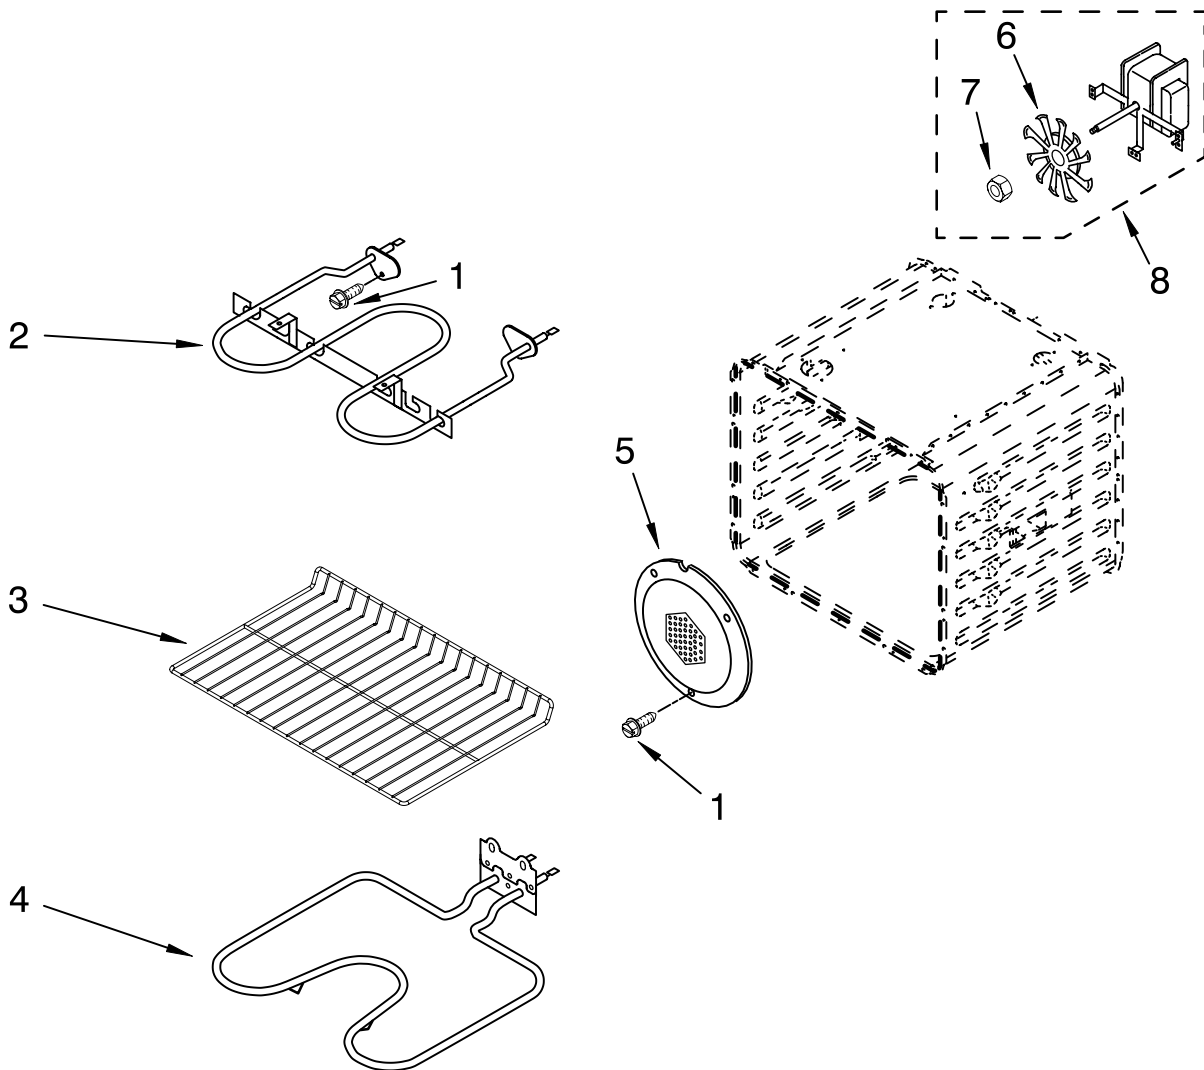

INTERNAL OVEN PARTS

For Models: GBS277PRS02

(Stainless)

Illus. No.	Part No.	DESCRIPTION

1	4449154	Screw
2	9760771	Element, Broil
3	4448715	Rack, Oven
4	9760766	Element, Bake
5	4448988	Cover, Fan
6	4452226	Blade, Fan
7	4452227	Nut
8	4451583	Motor, Convection

FOR ORDERING INFORMATION REFER TO PARTS PRICE LIST