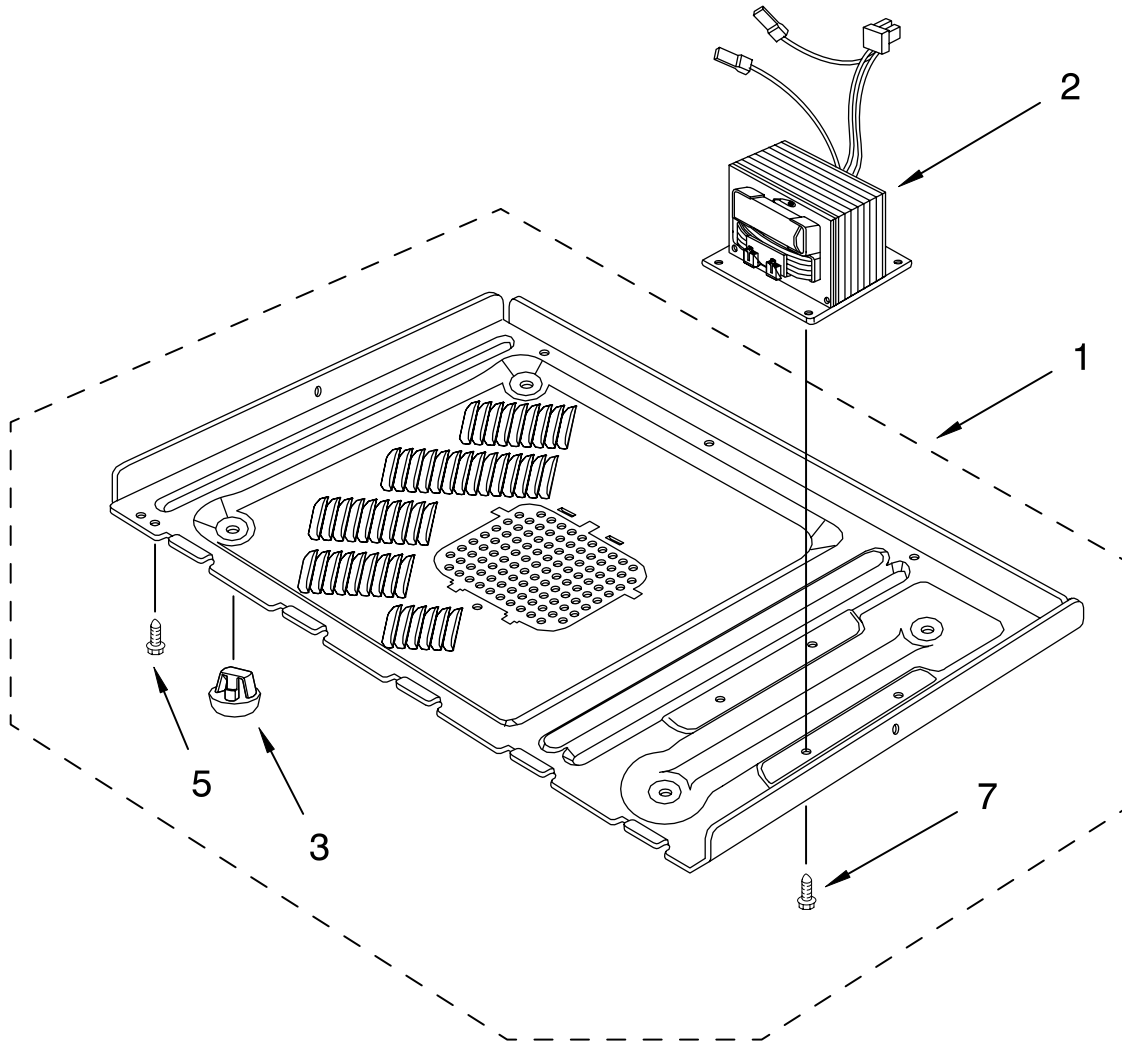

BASE PLATE PARTS

For Models: GM8155XJB0, GM8155XJQ0, GM8155XJT0
(Black) (White) (Biscuit)

Illus. No.	Part No.	DESCRIPTION
1	8183568	Plate, Base
2	8172082	Transformer
3	8171902	Cap
5	4358192	Screw
7	4358489	Screw

FOR ORDERING INFORMATION REFER TO PARTS PRICE LIST