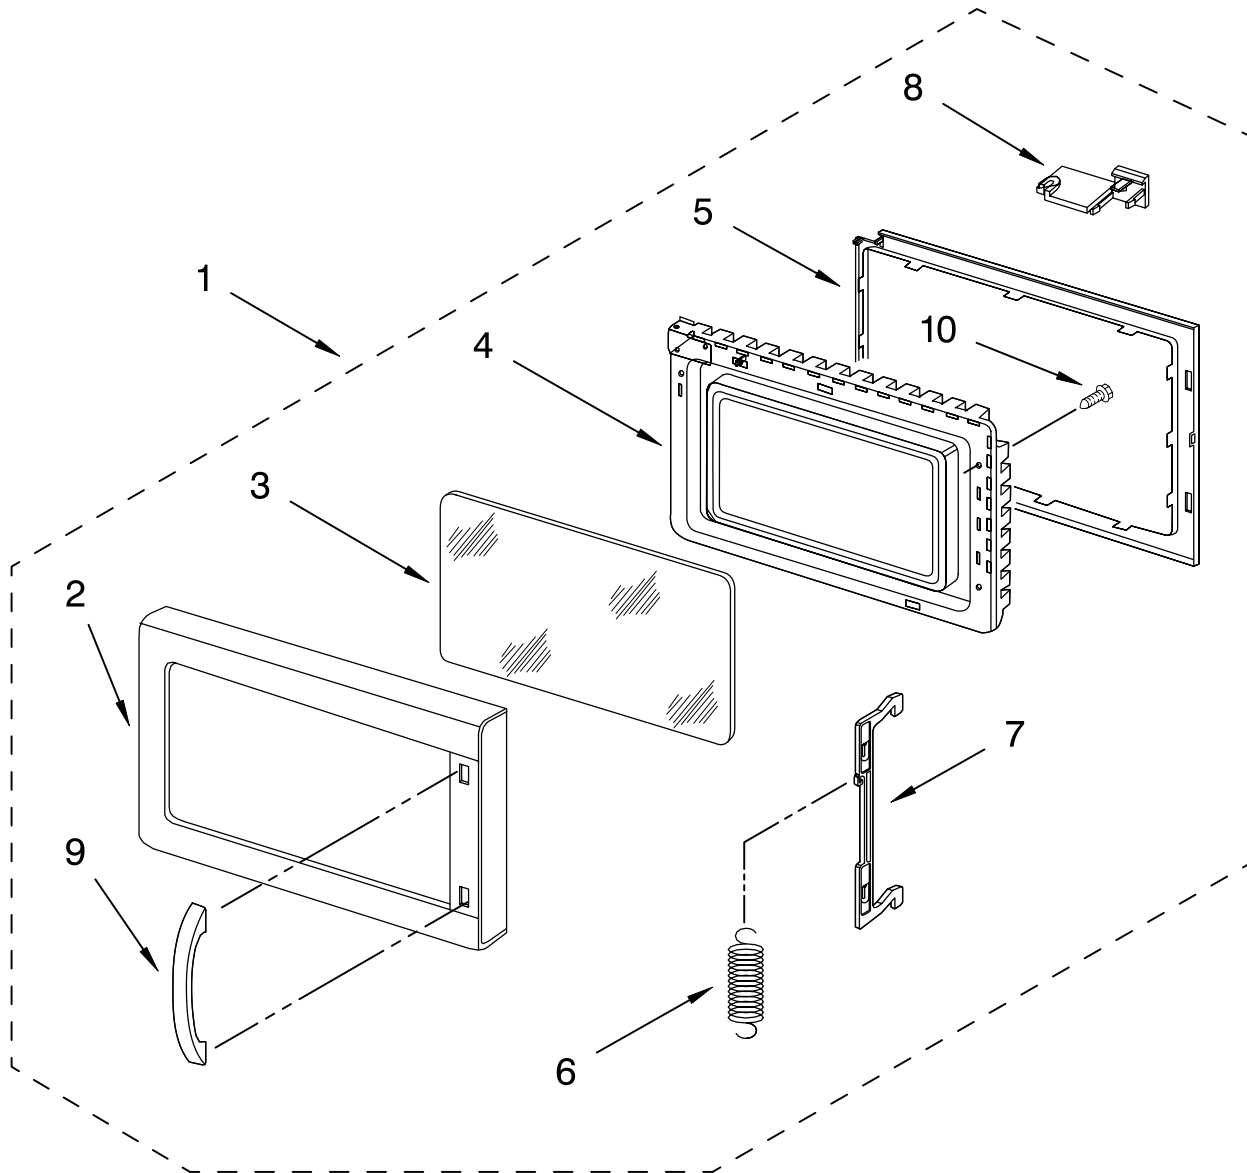

DOOR PARTS

For Models: GM8155XJB0, GM8155XJQ0, GM8155XJT0
(Black) (White) (Biscuit)

Illus. No.	Part No.	DESCRIPTION
1		Door Assembly
	8183537	Black
	8183538	White
	8183793	Biscuit
2		Panel, Door
	8183539	Black
	8183540	White
3	8183811	Biscuit
		Glass
	8183541	Black
	8183542	White
	8183689	Biscuit

Illus. No.	Part No.	DESCRIPTION
4	8183543	Frame, Door
5	8183544	Choke Cover
6	8171918	Spring
7	8171850	Latch
8	8171798	Cap
9		Handle
	8183545	Black
	8183546	White
	8183812	Biscuit
10	4358188	Screw

FOR ORDERING INFORMATION REFER TO PARTS PRICE LIST