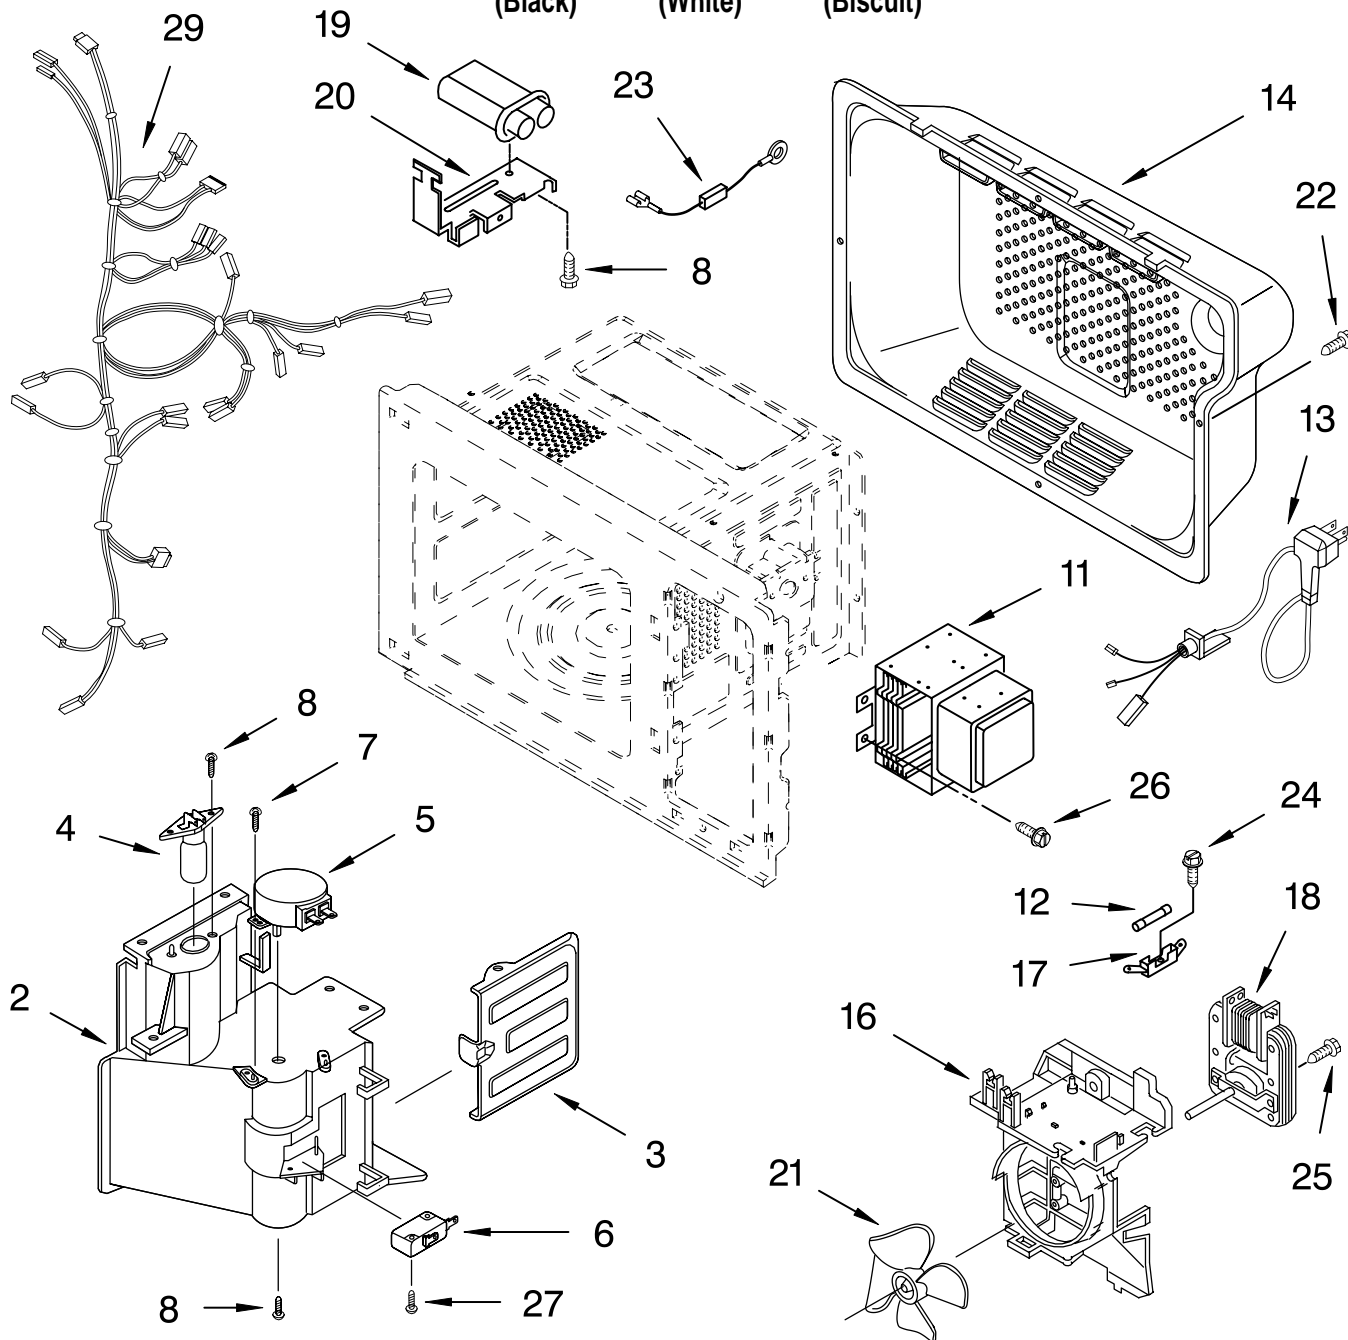

OVEN INTERIOR PARTS

For Models: GM8155XJB0, GM8155XJQ0, GM8155XJT0
(Black) (White) (Biscuit)

Illus. No.	Part No.	DESCRIPTION
2	8183563	Air Duct
3	8183573	Bracket, Damper
4	8183592	Lamp
5	8183586	Motor, Stirrer
6	8183561	Switch, Micro
7	4358188	Screw
8	4358381	Screw
11	8172000	Magnetron

Illus. No.	Part No.	DESCRIPTION
12	8183507	Fuse
13	8183584	Power Cord
14	8183569	Cover, Back
16	8183579	Guide, Suction
17	8183578	Holder, Fuse
18	8183585	Motor, Fan
19	8183536	Capacitor, H.V.
20	4359161	Bracket, H.V.C.

Illus. No.	Part No.	DESCRIPTION
21	4358379	Fan
22	4358192	Screw
23	8171879	Cable, Diode
24	4358451	Screw
25	4358190	Screw
26	4358489	Screw
27	4358357	Screw
29	8183590	Harness, Main

FOR ORDERING INFORMATION REFER TO PARTS PRICE LIST