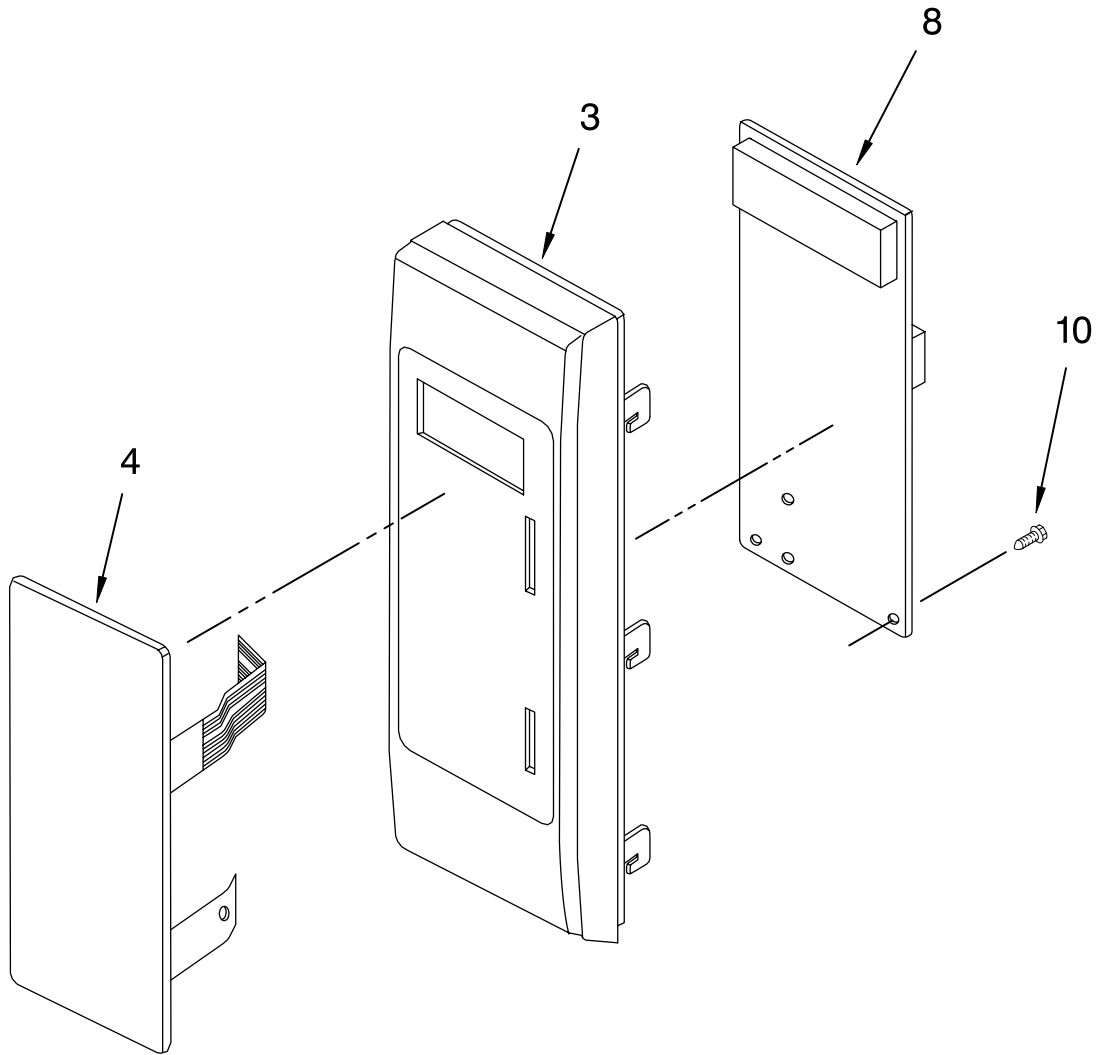

CONTROL PANEL PARTS

For Models: GM8155XJB0, GM8155XJQ0, GM8155XJT0
(Black) (White) (Biscuit)

Illus. No.	Part No.	DESCRIPTION
3		Control Panel
	8183570	Black
	8183571	White
4	8183676	Biscuit Membrane
	8183587	Black
	8183588	White
	8183810	Biscuit
8	8183589	Microcomputer
10	4358451	Screw

FOR ORDERING INFORMATION REFER TO PARTS PRICE LIST