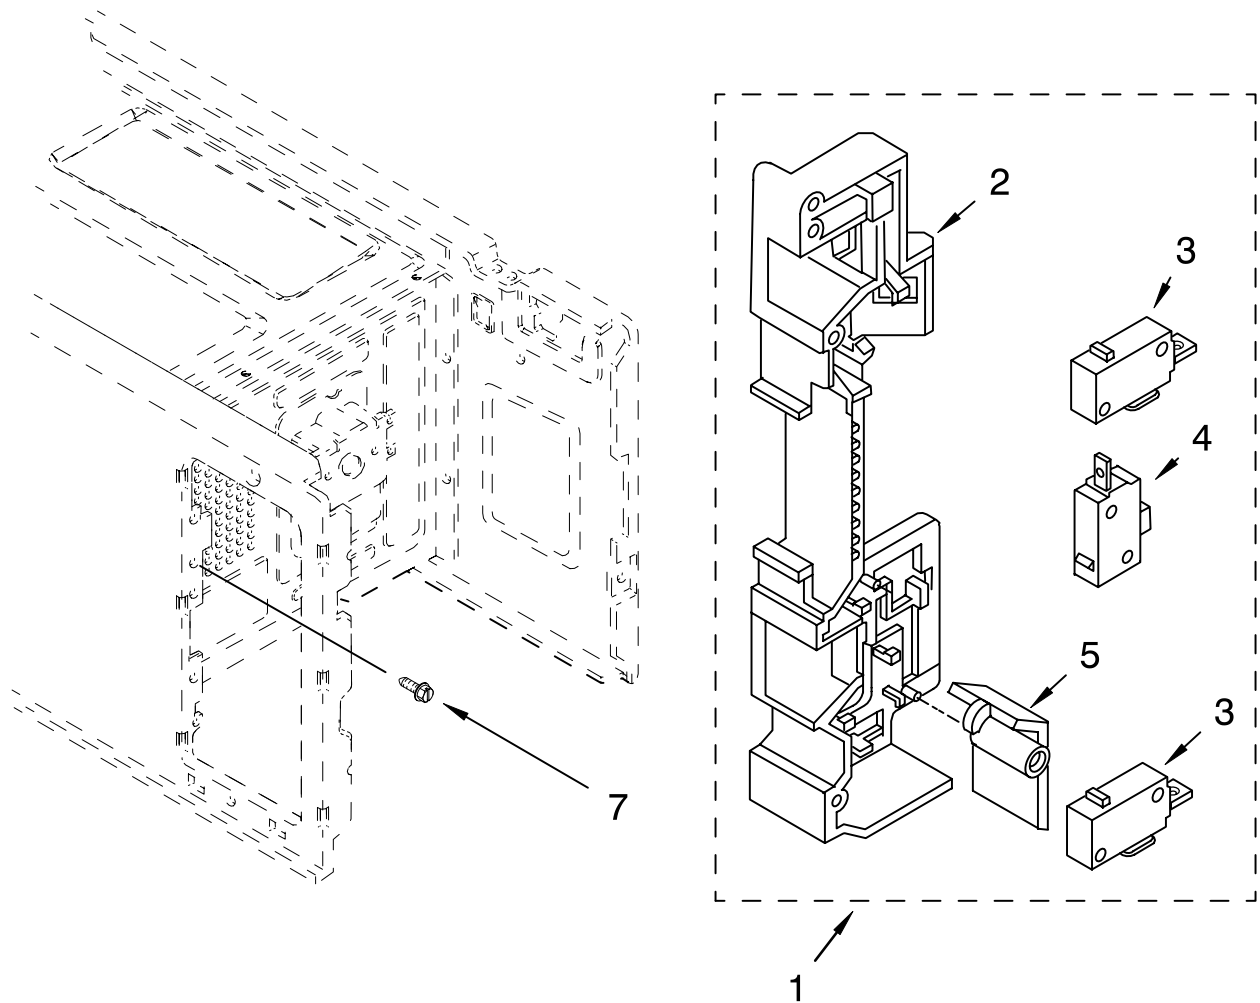

LATCH BOARD PARTS

For Models: GM8155XJB0, GM8155XJQ0, GM8155XJT0
(Black) (White) (Biscuit)

Illus. No.	Part No.	DESCRIPTION
1		Assembly, Latch (Non-Serviceable)
2	8183558	Latch Board
3	8183561	Micro Switch
4	8183562	Micro Switch
5	4358795	Lever, Switch
7	4358271	Screw

FOR ORDERING INFORMATION REFER TO PARTS PRICE LIST