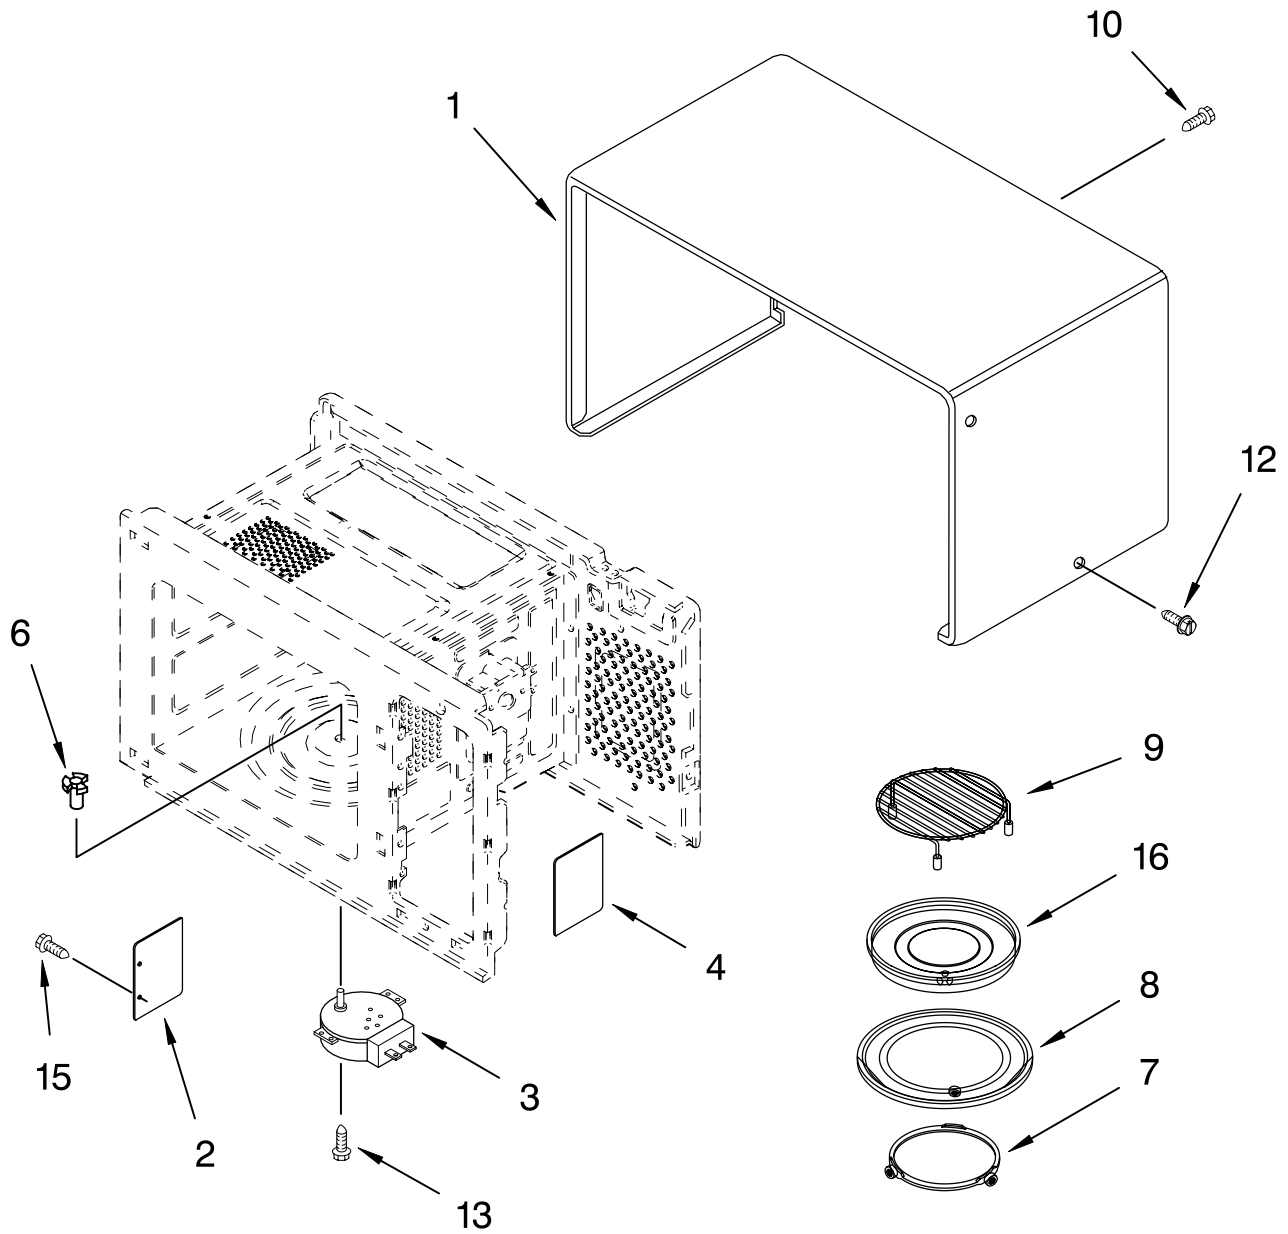

OVEN CAVITY PARTS

For Models: GM8155XJB0, GM8155XJQ0, GM8155XJT0
(Black) (White) (Biscuit)

Illus. No.	Part No.	DESCRIPTION	Illus. No.	Part No.	DESCRIPTION	Illus. No.	Part No.	DESCRIPTION
1	8183555	Outer Case	4	8183559	Glass, Lamp	12		Screw
	8183556	Black	6	8171863	Shaft, Turntable		4358829	Black
	8183695	White	7	8183560	Ring Assembly		4358362	WH/BT
		Biscuit	8	8172138	Tray	13	4358188	Screw
2	8183557	Canopy	9	8172251	Rack	15	4358045	Screw
3	8183554	Motor, Turntable	10	4358192	Screw	16	8172250	Pan, Drip

FOR ORDERING INFORMATION REFER TO PARTS PRICE LIST