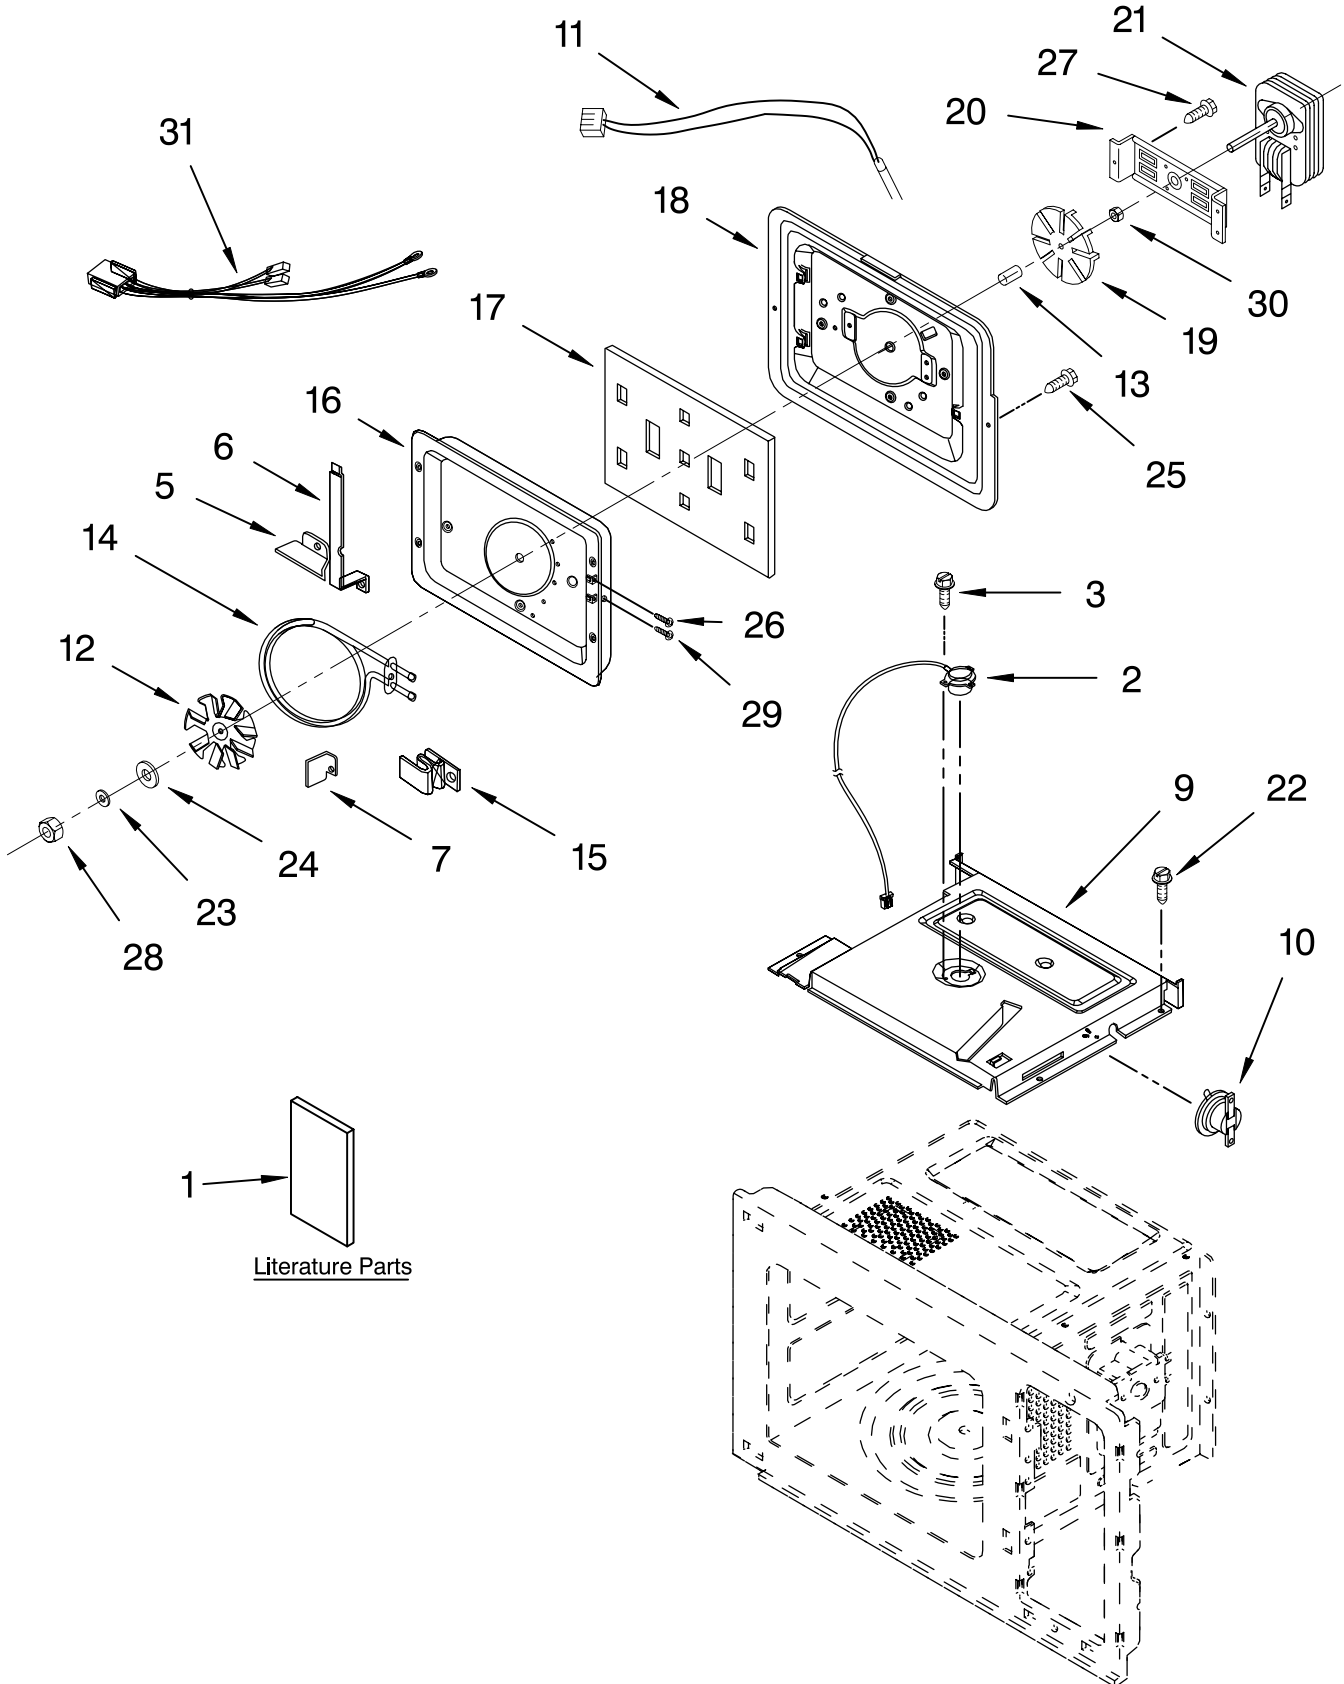

CONVECTION OVEN PARTS

For Models: GM8155XJB0, GM8155XJQ0, GM8155XJT0
(Black) (White) (Biscuit)

CONVECTION MICROWAVE OVEN
(GOLD LINE)

FOR ORDERING INFORMATION REFER TO PARTS PRICE LIST

CONVECTION OVEN PARTS

For Models: GM8155XJB0, GM8155XJQ0, GM8155XJT0
(Black) (White) (Biscuit)

Illus. No.	Part No.	DESCRIPTION
1		Literature Parts
	LIT8172190	U & C Guide
	LIT8172214	Tech Sheet
	LIT4359328	Cooking Guide
	LIT8172205	English
	LIT8172222	Spanish
	LIT8172219	Instructions, Installation
	LIT8172220	Template, B/I Kit
2	8171878	Sensor
3	4358450	Screw
5	8183575	Bracket, Center
6	8183574	Bracket, Left
7	8183576	Bracket, Lower
9	8183580	Insulator
10	8183593	Thermostat
11	8183583	Thermistor
12	8183582	Fan
13	4358460	Bushing
14	8183581	Convection Element
15	8183577	Clip, Conv Element
16	8183567	Duct, Magnetron
17	4358464	Insulation
18	8183566	Shield, Back Insul
19	4358466	Fan Blade
20	4358467	Bracket, Convection Motor
21	8183565	Convection Motor
22	4358192	Screw
23	4358477	Washer
24	4358478	Washer
25	4358362	Screw
26	8183572	Screw
27	4358380	Screw
28	4358476	Nut
29	8183564	Screw
30	4358475	Nut
31	8183591	Harness, Wire

ACCESSORY PARTS

	Trim Kits
MK1157XJB	27" Black
MK1157XJQ	27" White
MK1157XJT	27" Biscuit
MK1157XJS	27" Stainless
MK1150XJB	30" Black
MK1150XJQ	30" White
MK1150XJT	30" Biscuit
MK1150XJS	30" Stainless

FOR ORDERING INFORMATION REFER TO PARTS PRICE LIST