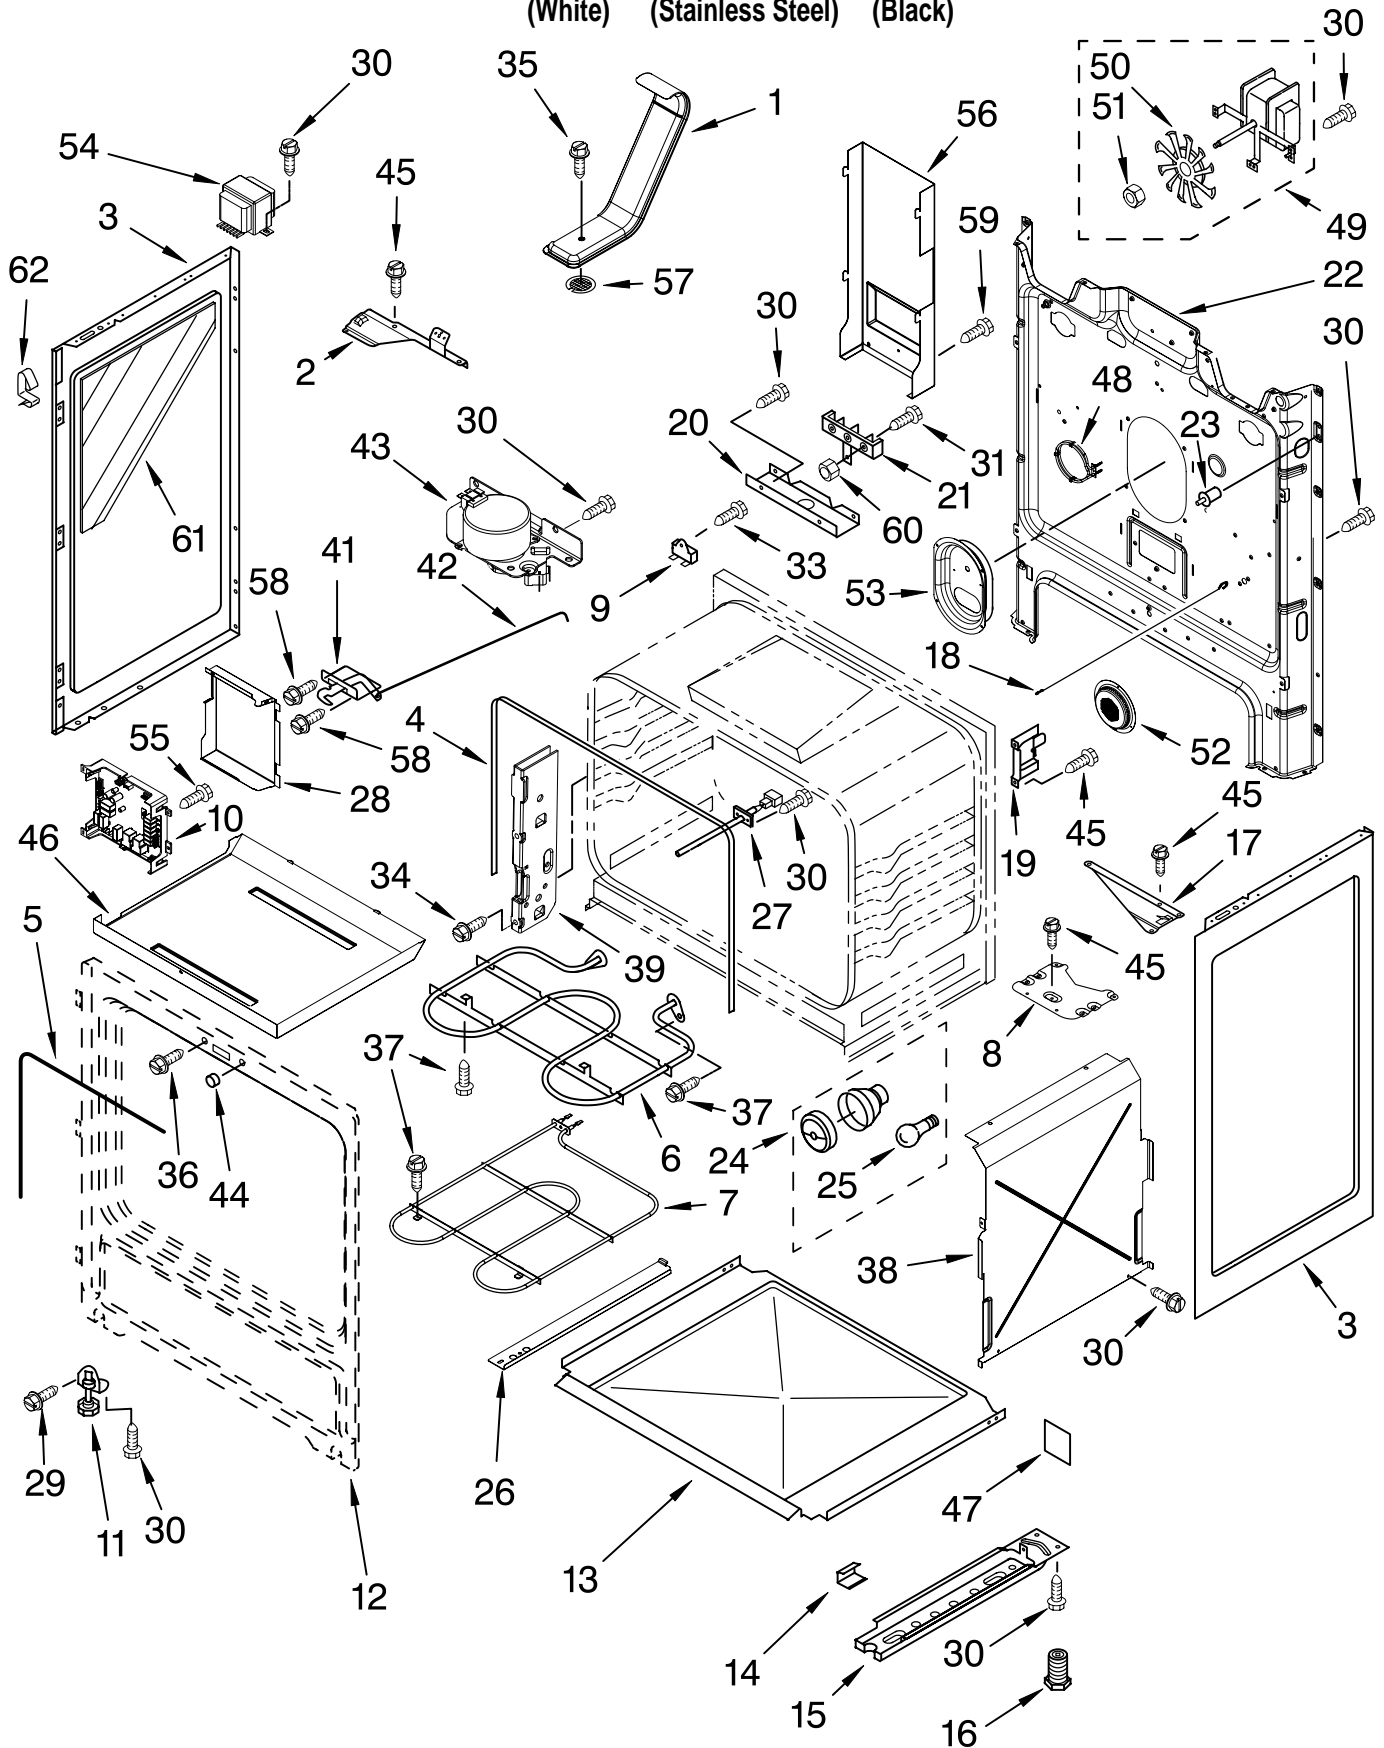

CHASSIS PARTS

For Models: GR673LXSQ0, GR673LXSS0, GR673LXSB0
(White) (Stainless Steel) (Black)

FOR ORDERING INFORMATION REFER TO PARTS PRICE LIST

CHASSIS PARTS

For Models: GR673LXSQ0, GR673LXSS0, GR673LXSB0
(White) (Stainless Steel) (Black)

Illus. No.	Part No.	DESCRIPTION	Illus. No.	Part No.	DESCRIPTION	Illus. No.	Part No.	DESCRIPTION
1	9761300	Vent Tube Asmbly	23	9757262	Switch, Door	47	9759689	Card, Insulator
2	8273905	Support, Corner LR	24	3196701	Light Socket Assy	48	9758525	Element, Convection
3		Panel, Side (2)	25	311255	Bulb, Oven Light	49	9758925	Fan Motor, Convection
	8053830	White	26	9755771	Cover, Tray	50	4452226	Fan Blade
	8053832	Black	27	8273902	Sensor, Oven	51	4452227	Nut
4	W10010350	Seal, Oven Flange	28	9757970	Cover	52	9755775	Cover, Fan
5	8522416	Seal, Oven Door	29	3196179	Screw	53	9755776	Bracket, Fan
6	9757341	Element, Broil	30	4449809	Screw	54	9757311	Transformer
7	9755770	Element, Bake (Hidden)	31	3400016	Screw	55	8533930	Screw
8	3195736	Support, Front (2)	33	3196172	Screw	56	9757972	Cover, Box
9	3196548	Fuse, Thermal	34	W10031780	Screw	57	9761301	Screen – Catalyst
10	9761909	Appliance Manager	35	3196566	Screw	58	3196560	Screw (2)
11	3196037	Foot, Front (2)	36	3196168	Screw	59	3196178	Screw
12		Frame, Front (Not Serviced)	37	3196174	Screw	60	112432	Nut (3)
13	8054068	Tray, Insulation	38	9758238	Retainer, Side (2)	61	9761490	Insulation
14	3196576	Clip, Panel (6)	39	9760407	Brkt – Mounting	62	3195813	Clip, Mounting
15	9760314	Rail, Base (2)	41	9761013	Latch, Door			
16	9761935	Foot, Rear (2)	42	3196961	Rod, Latch			
17	3195987	Guard, Wire	43	9757241	Latch Asy, Rear			
18	9757239	Rod – Dr Switch	44	9758701	Spacer, Door			
19	3186116	Support, Oven (2)	45	3196169	Screw			
20	3186034	Bracket, Service	46	9755769	Tray, Hidden Bake Element			
21	9761958	Block, Terminal						
22	9757029	Back, Main						

INSULATION

8272616	Insulation, Wrap
9755772	Insulation, Back
8272613	Insulation, Vent

FOR ORDERING INFORMATION REFER TO PARTS PRICE LIST