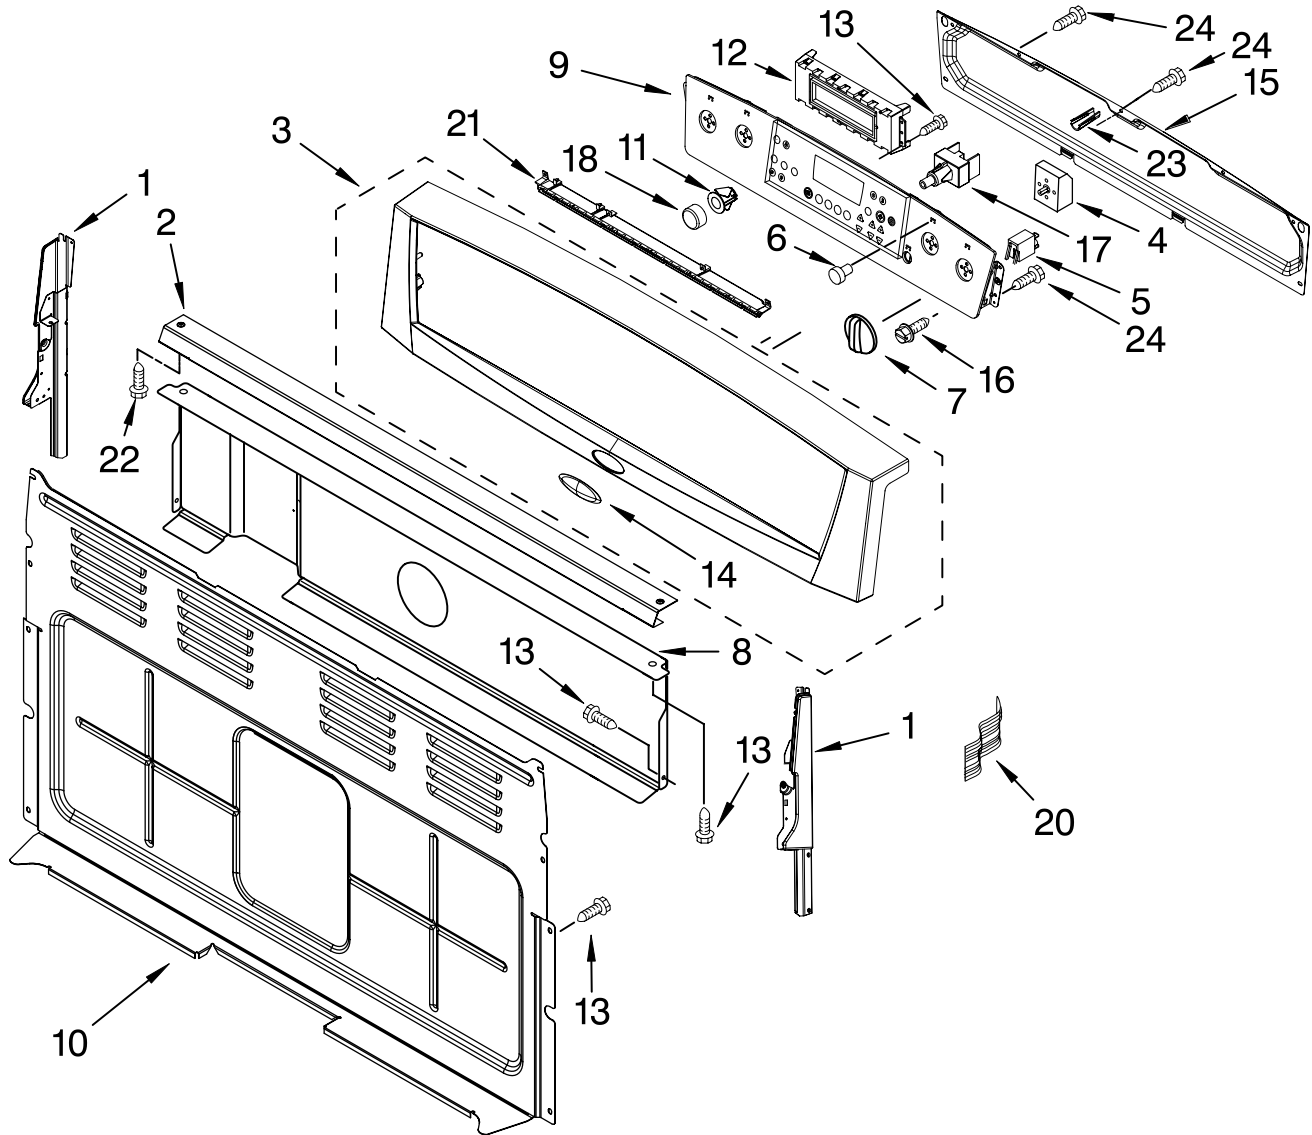

CONTROL PANEL PARTS

For Models: GR673LXSQ, GR673LXSS0, GR673LXSB0
(White) (Stainless Steel) (Black)

Illus. No.	Part No.	DESCRIPTION	
1		Endcap	
	W10009040	White Left Hand	
	W10009050	White Right Hand	
	W10009080	Black Left Hand	
2	W10009090	Black Right Hand	
	9762095	Bracket, Console	
	3		Panel, Backguard
		9762585	White
9762588		Stainless Steel	
4	9762586	Black	
		Switch, Infinite	
	9758060	Left Front (Dual)	
	3148951	Left Rear	
	3148951	Right Rear	
	9758060	Right Front (Dual)	
5	8523265	Light, Indicator	

Illus. No.	Part No.	DESCRIPTION	
6	3196068	Lens, Light	
7		Knob, Infinite (4)	
	9757132	White	
	9758129	Black	
8	8523280	Shield, Heat	
9		Glass, Switch Membrane	
	9763548	White	
	9763549	Black	
	10	9756999	Cover, Rear
11		Bezel, Keep Warm	
	9757489	White	
	9758489	Black	
12	9763042	Control, Range	
13	3196178	Screw	
14	9757613	Nameplate	

Illus. No.	Part No.	DESCRIPTION
15	9756366	Cover, Rear (Console)
16	3400882	Screw
17	8272820	Switch
18		Button
	9757492	White
	9758491	Black
20	9762426	Cntr Cable, Flex
21	9757358	Reflector, Light
22		Screw
	3196166	White
	3196168	Black
23	9757490	Support, Glass
24	3196178	Screw

FOR ORDERING INFORMATION REFER TO PARTS PRICE LIST