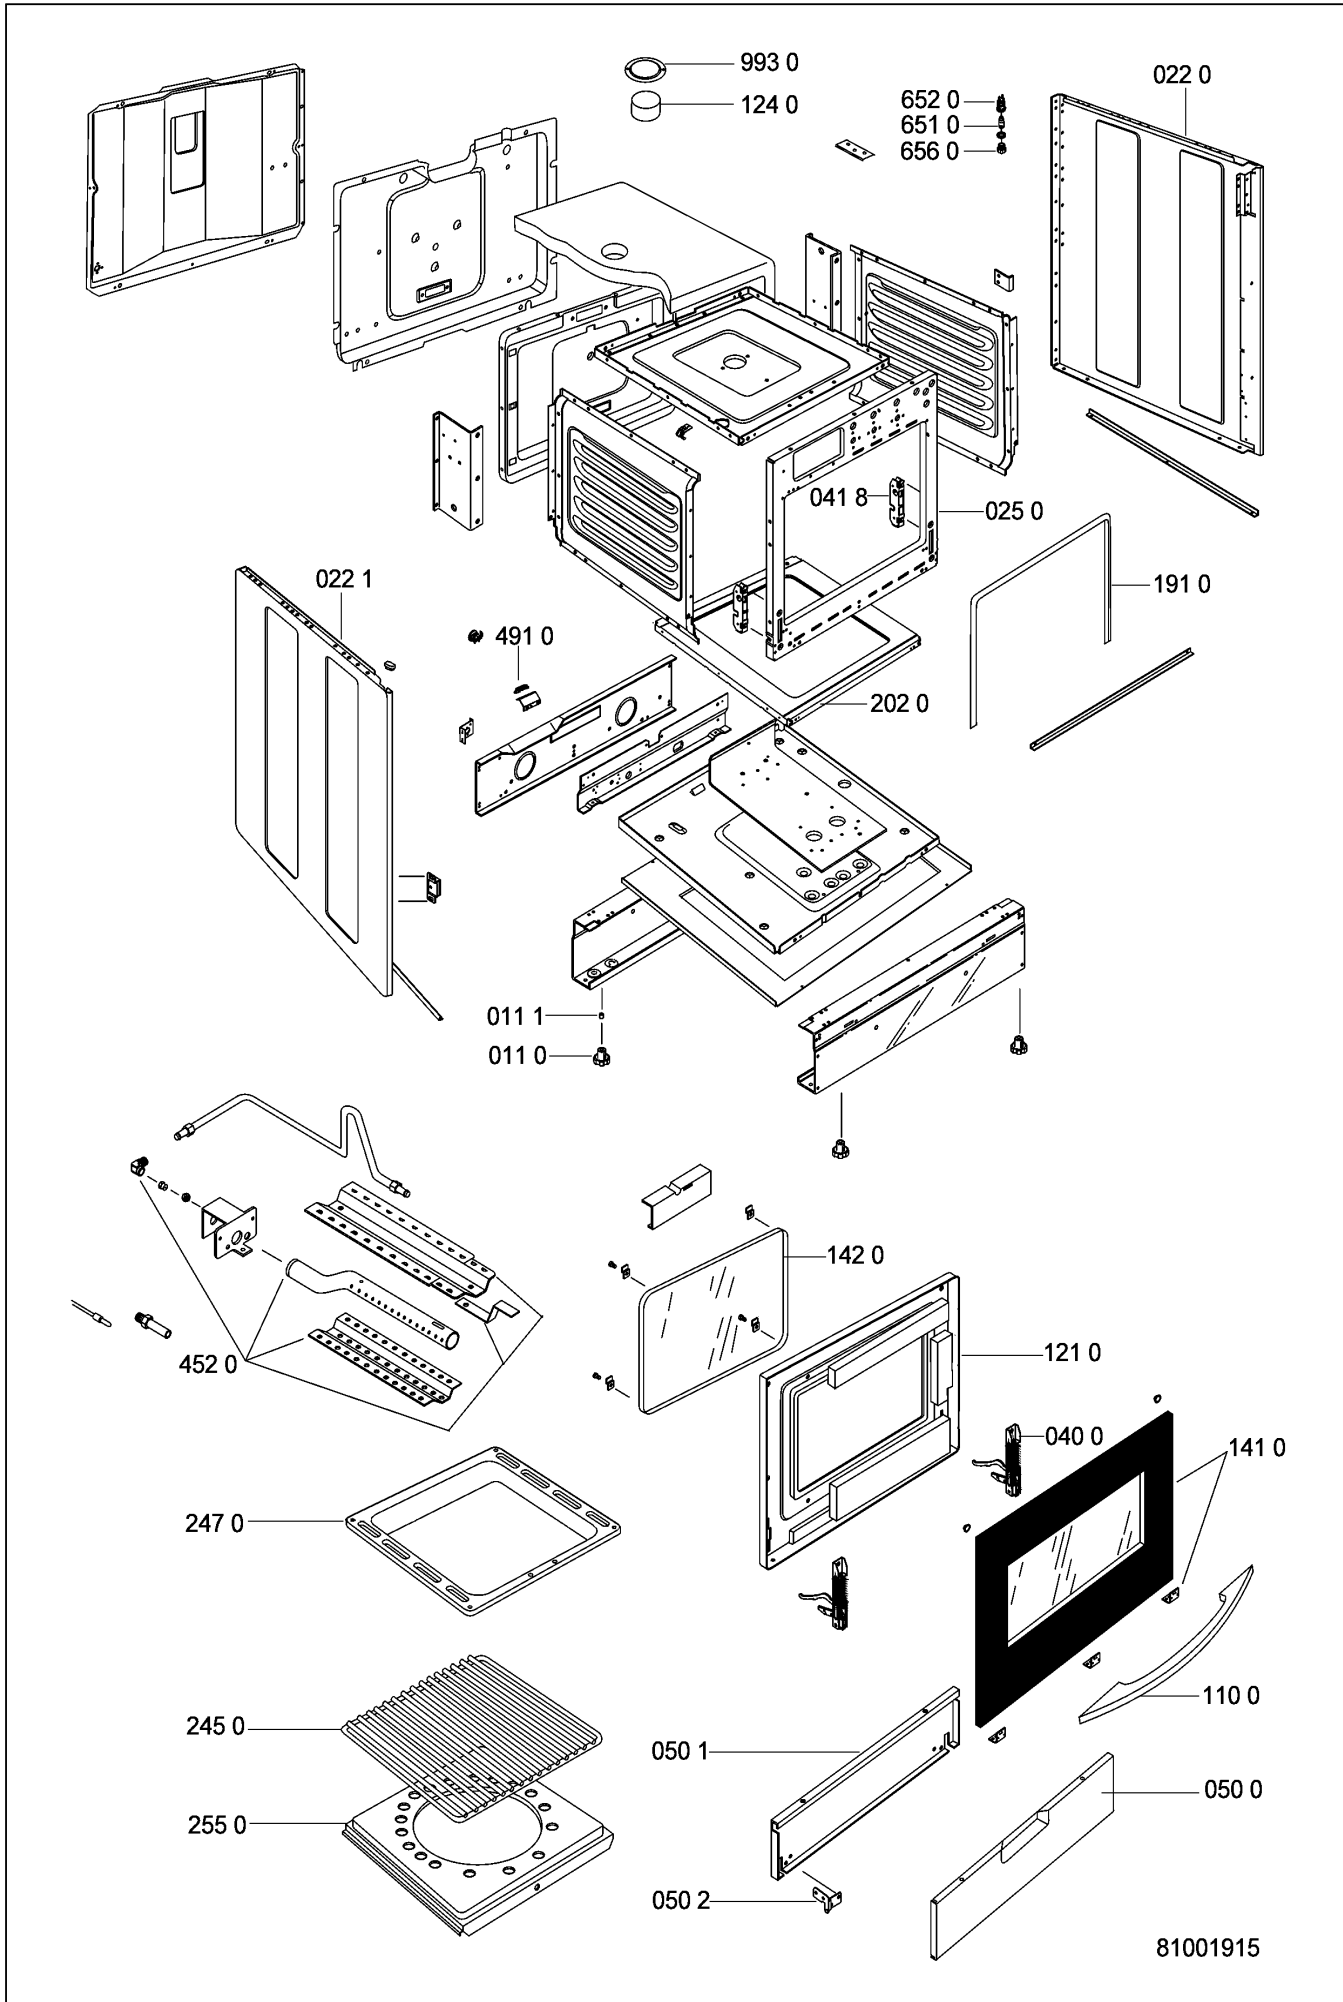

Exploded view