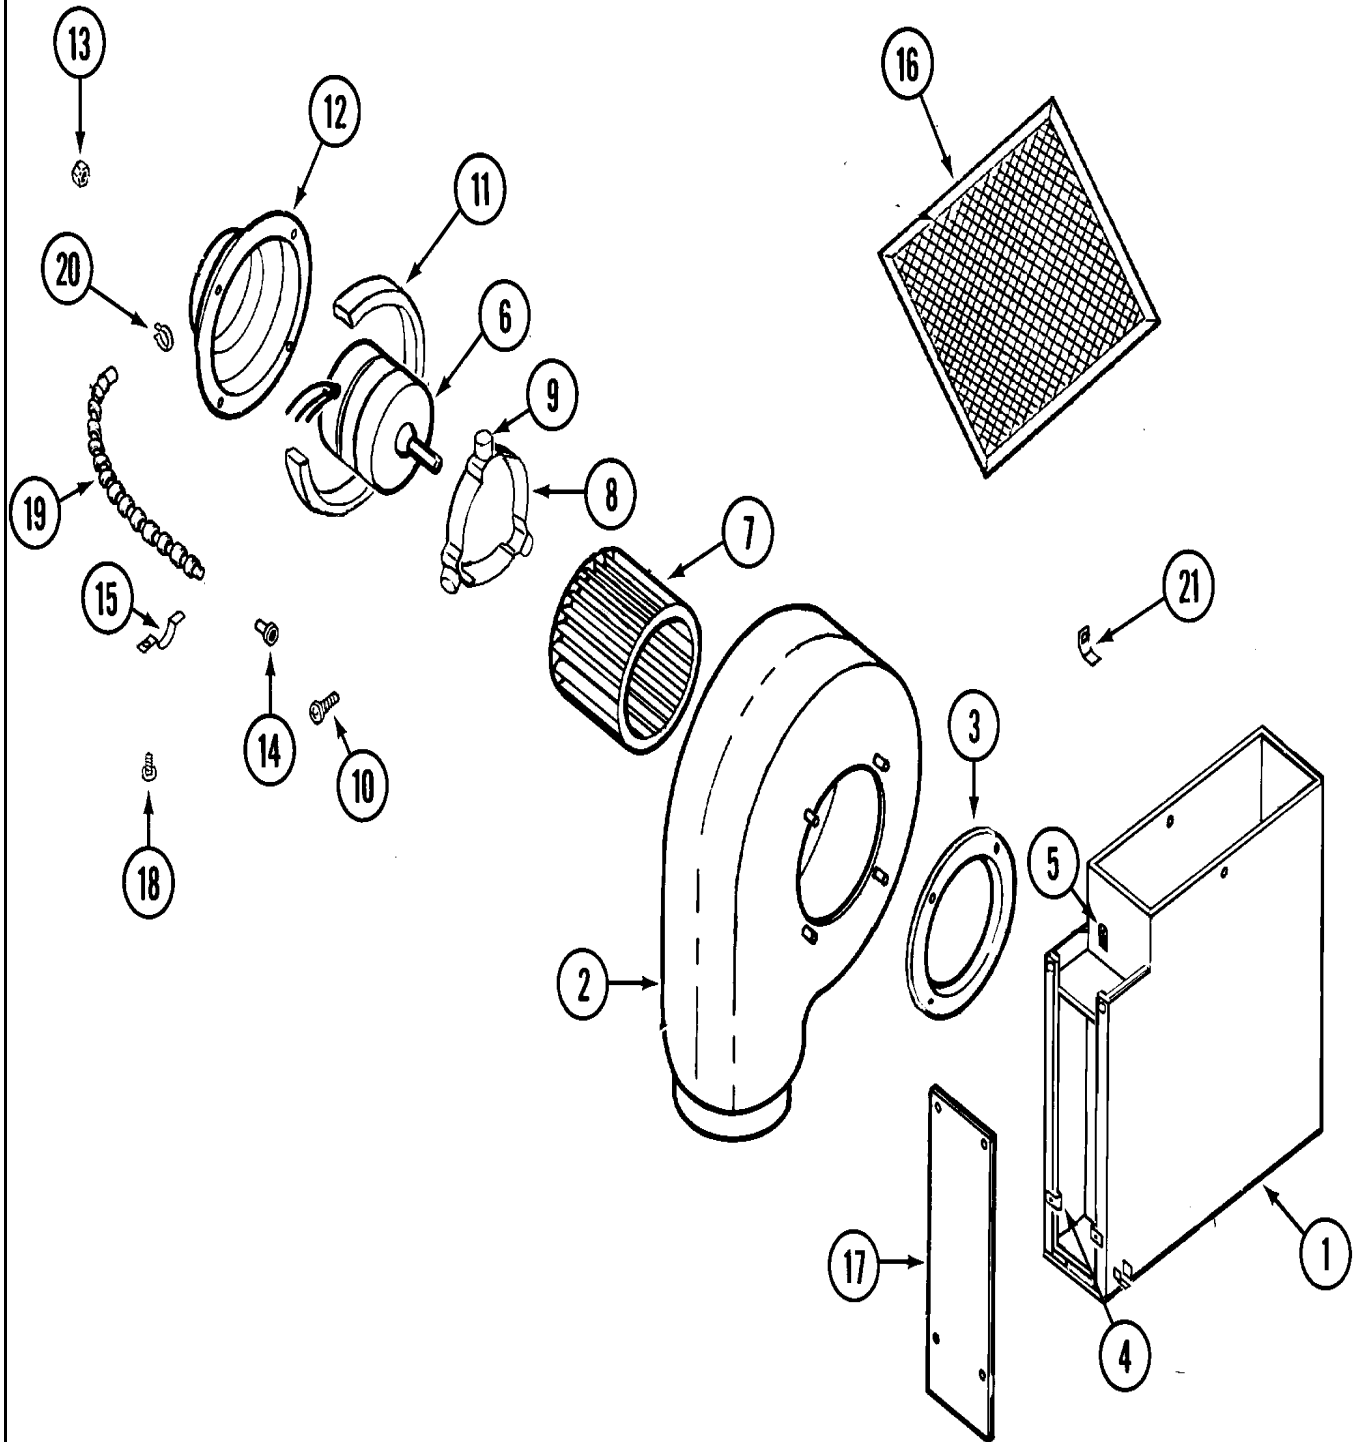

Section: BLOWER ASSEMBLY-PLENUM

Model: CVE1400B-C

C18-31

Section: BLOWER ASSEMBLY-PLENUM

No.	Part No.	Description	Series	Qty
1	71001577	PLENUM ASSY. Note: PLENUM ASSY	11	1
-	Y704761	RING, RESTRICTOR	11	1
2	712008	SCROLL, BLOWER ASSY.	11	1
-	Y704762	RETAINER Note: RETAINER, RING	11	1
-	702889	LOCKNUT CAP, W/NYLON INSERT Note: LOCKNUT CAP	11	4
3	Y704758	RING, INLET	11	1
4	Y707831	CLIP Note: CLIP, COVER	11	2
5	701958	CLIP, TINNERMAN Note: CLIP, COVER	11	2
6	71001578	MOTOR, BLOWER Note: MOTOR, BLOWER	11	1
7	Y707985	WHEEL, BLOWER	11	1
8	Y707393	BAND, MOTOR	11	1
9	Y708926	ISOLATOR---S	11	3
-	707407	SCREW Note: SCREW, ISOLATOR	11	3
- N	707161	NUT Note: NUT, SCREW	11	1
10	Y707402	SCREW Note: SCREW, BAND	11	1
11	Y715957	FOAM, URETHANE	11	1
12	Y704968	COVER, MOTOR	11	1
-	Y705154	CONNECTOR	11	1
13	Y707702	LOCKNUT Note: LOCKNUT, COVER	11	4
-	Y708955	SCREW Note: SCREW, LOCKNUT	11	2
14	712311	BUSHING Note: BUSHING, CONDUIT	11	1
15	712310	TINNERMAN Note: CLAMP, CONDUIT	11	1
16	707929	FILTER, GREASE	11	1
17	Y707681	PLATE, COVER	11	1
- N	704363	CABLE, WIRE ASSEMBLY	11	1
18	Y707172	SCREW ----S Note: SCREW, CLAMP	11	2
19	Y705155	CONDUIT, METAL	11	1
-	Y707335	CLIP Note: CLIP, PUSH-ON	11	2
20	715780	CLAMP, CABLE	11	1
21	Y707688	RETAINER, FILTER	11	1
- N	712254	CLAMP, CABLE	11	5
- N	71001604	HARNESS, CIRCUIT BREAKER	11	1
-	Y715443	BREAKER, CIRCUIT	11	4

*Color Code (-)=Not Shown #=Series, Serial Prefix or Run No., N=Not Available