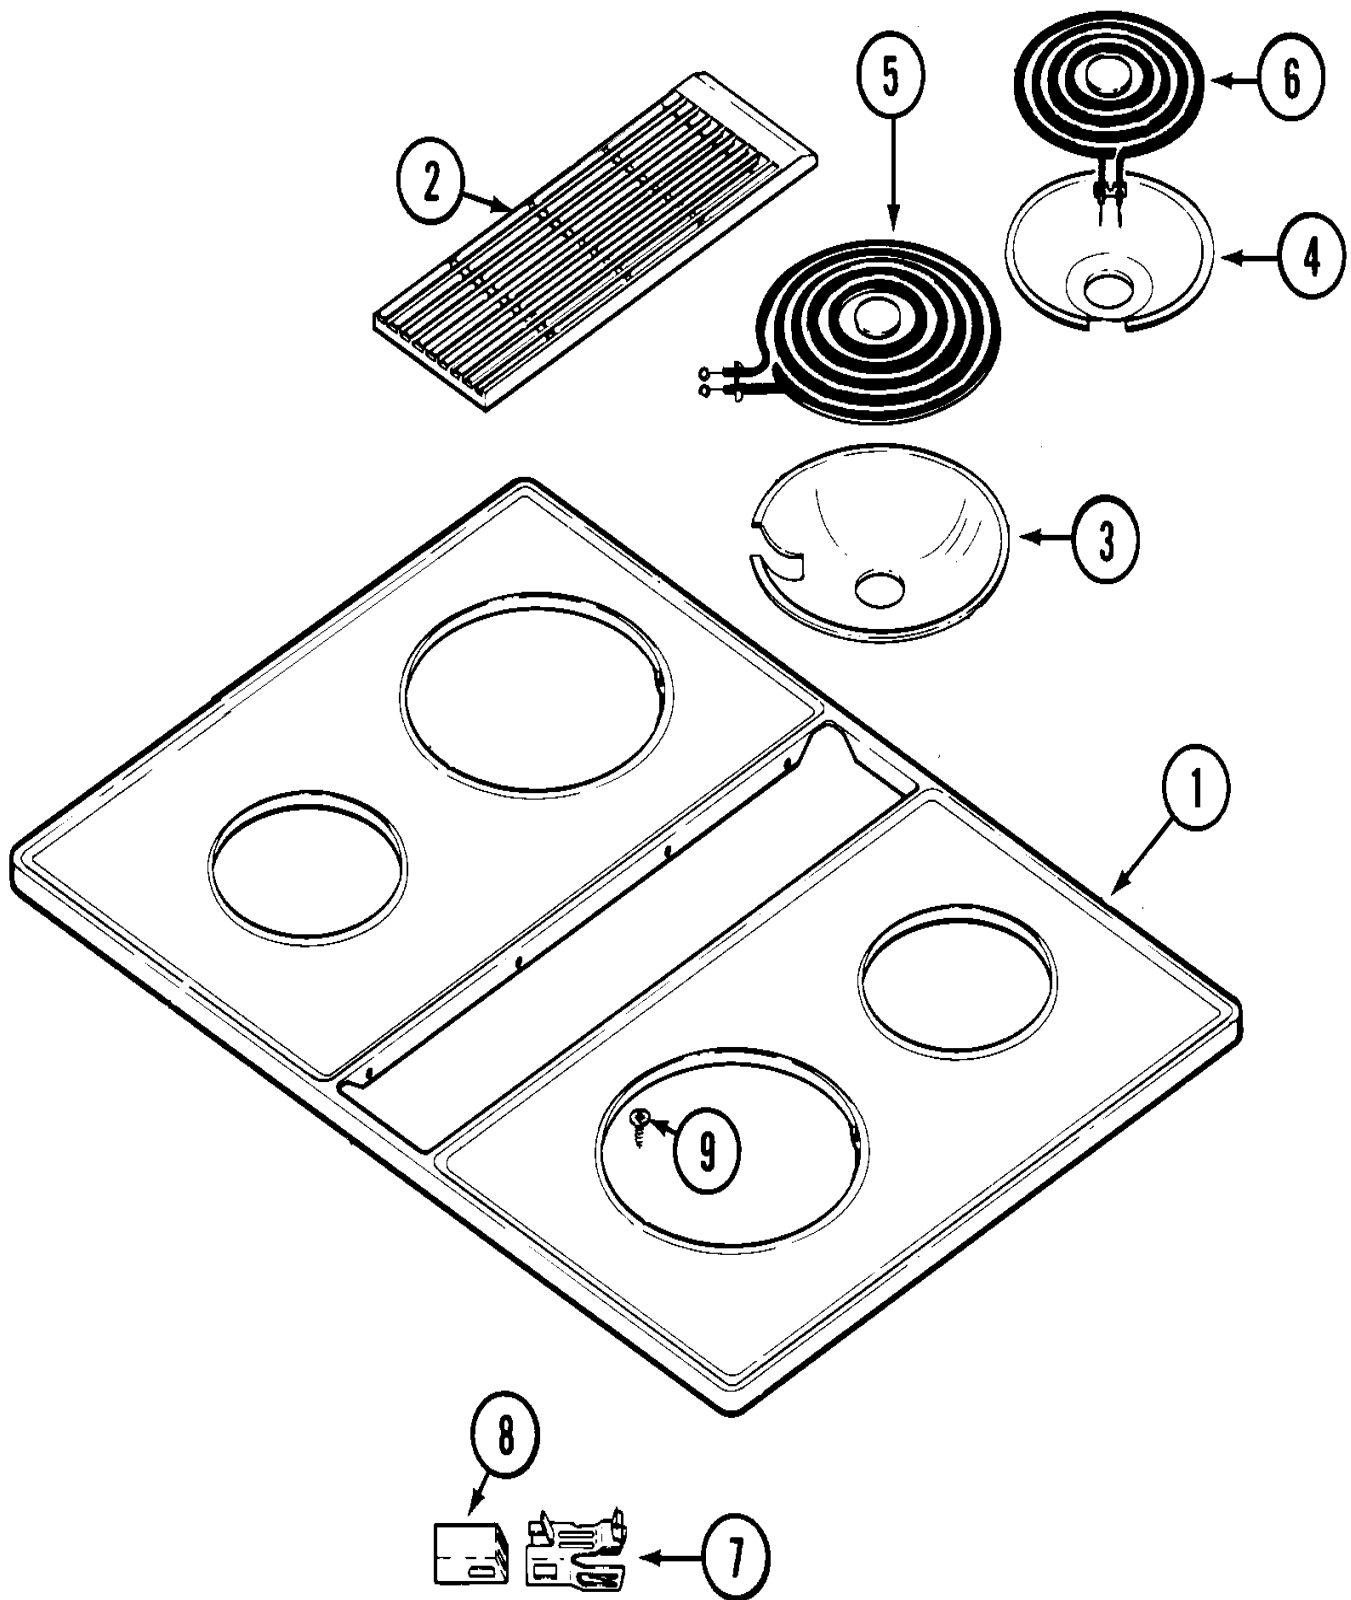

Section: TOP ASSEMBLY

Model: CVE1400B-C

C15-228

Section: TOP ASSEMBLY

No.	Part No.	Description	Series	Qty
1	Y04100372	MAIN TOP (BLK)----N Note: (BLK)	11	1
-	Y707347	SCREW ----S Note: SCREW, GRILL	11	4
2	71001576	GRILL, AIR Note: (BLK)	11	1
3	Y04100528	DRIPBOWL, 8" (BLK) Note: (8" BLK)	11	2
4	Y04100527	DRIPBOWL, 6" (BLK) Note: (6" BLK)	11	2
5	Y04100166	ELEMENT 8" 5T DELTA BLK Note: ELEMENT (8")	11	2
6 N	703799	WIRE, VIOLET	11	4
6	701678	TIE, CABLE	11	1
- N	04100248	WIRE, GROUND Note: WIRE-GROUND	11	1
6 N	703800	WIRE, YELLOW	11	4
6	Y04100165	ELEMENT 6" 4T DELTA BLK Note: ELEMENT (6")	11	2
7	Y712355	BRACKET, RECEPTACLE---S Note: CLIP, RECEPTACLE	11	4
8	Y04100394	RECEPTACLE Note: BLOCK, RECEPTACLE	11	4
9	Y703571	SCREW ----S Note: SCREW, RECEPTACLE	11	4

*Color Code (-)=Not Shown #=Series, Serial Prefix or Run No., N=Not Available