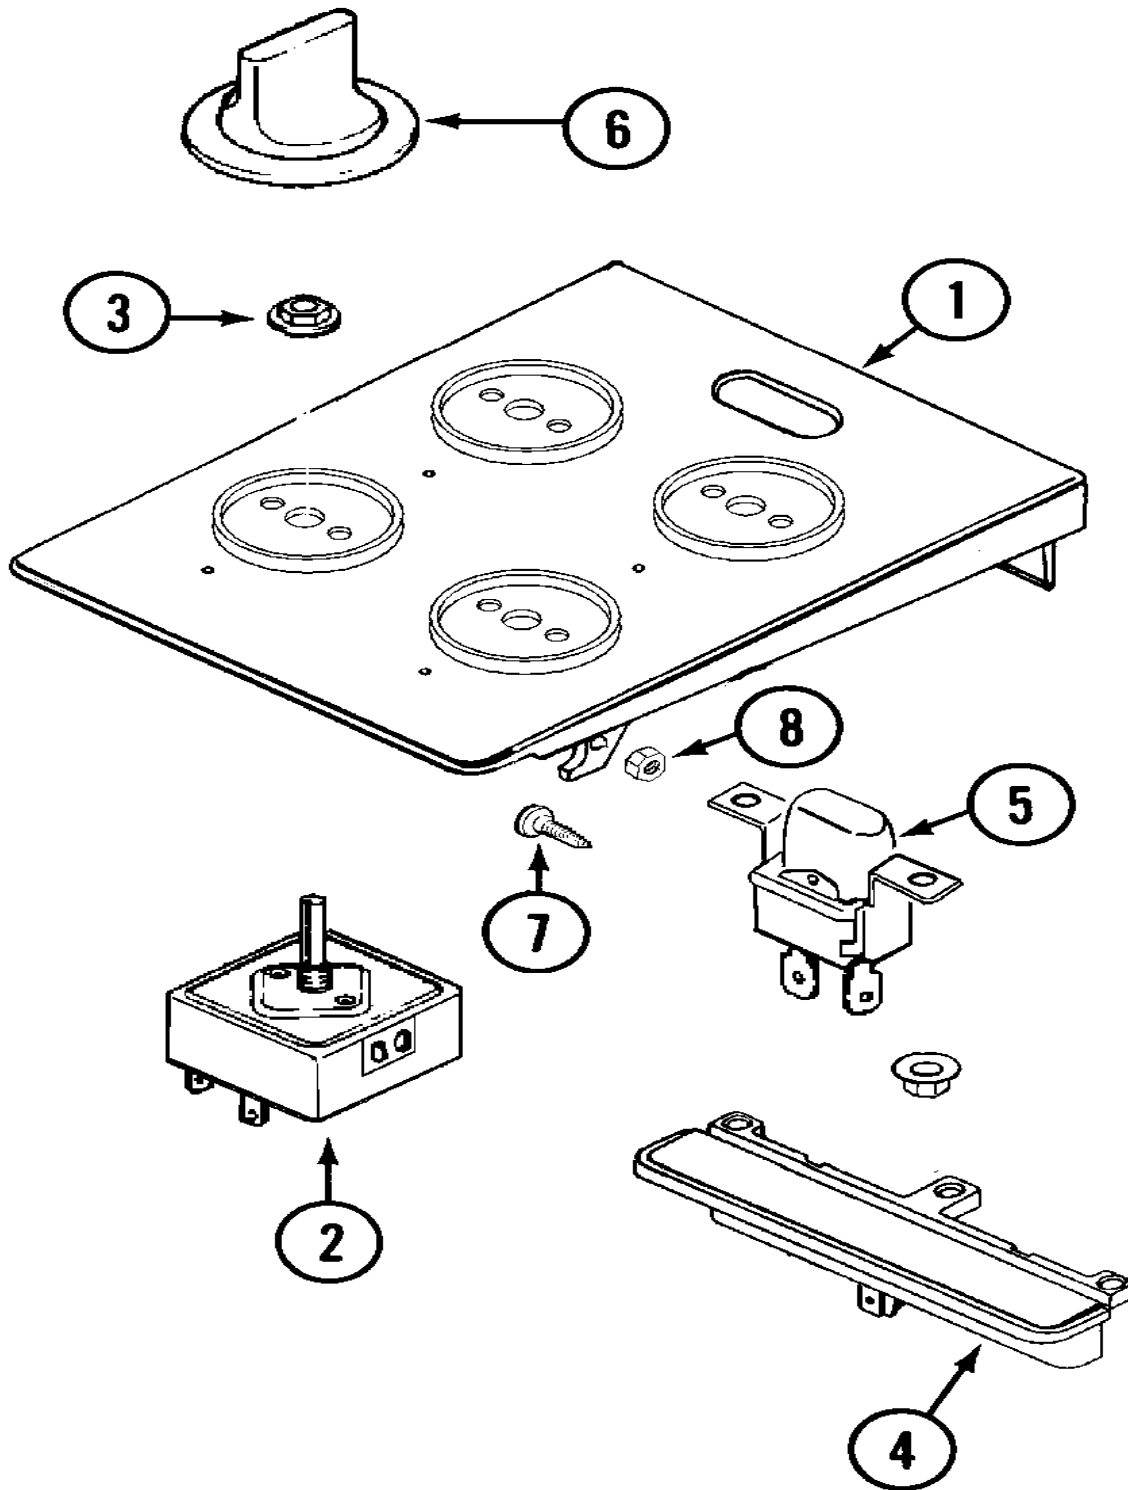

Section: CONTROL ASSEMBLY

Model: CVE1400B-C

C10-231