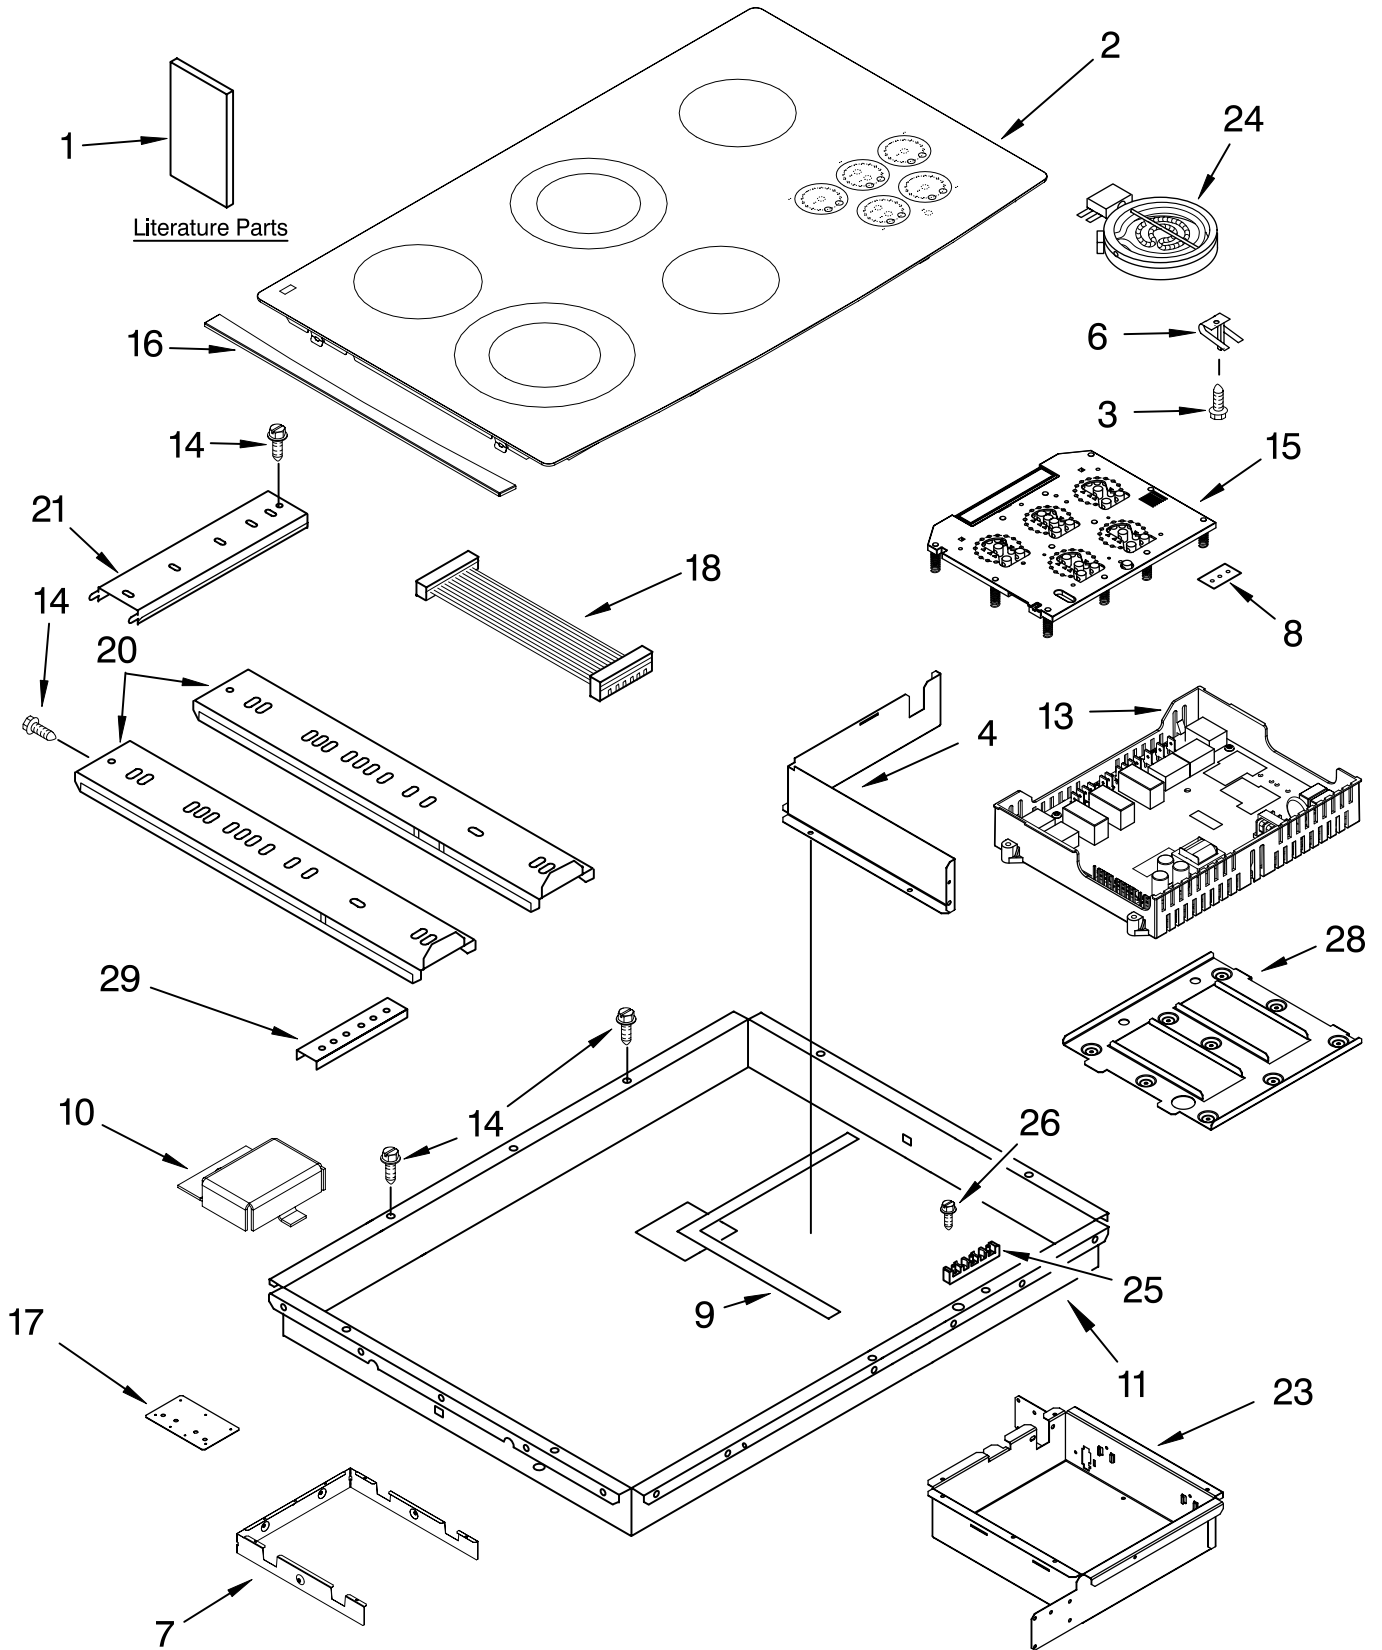

COOKTOP PARTS

For Models: GJC3655RB00, GJC3655RP00, GCJC3655RS00
(Black) (Pure White) (S.Steel)

36" ELECTRIC
BUILT-IN
CERAN COOKTOP

FOR ORDERING INFORMATION REFER TO PARTS PRICE LIST

COOKTOP PARTS

For Models: GJC3655RB00, GJC3655RP00, GCJC3655RS00
(Black) (Pure White) (S.Steel)

Illus. No.	Part No.	DESCRIPTION	Illus. No.	Part No.	DESCRIPTION	Illus. No.	Part No.	DESCRIPTION
1		Literature Parts	7	8285817	Shield, Heat	18	8285323	Cable Ass'y
	8286066	Installation Instructions	8	3192439	Seal, Switch	20	9756813	Rail, Element (2)
	8285425	Wiring Diagram	9	8285242	Seal, Heat Shield	21	8286081	Rail, Element (1)
	8286286	Tech Sheet	10	8285593	Cover, Connector	23	8286053	Box, Touch Control
	8286288	Use & Care Guide	11	8286555	Box, Burner		3196160	Screw
	3191638	Safe Cooking Tips	13	8285918	Board, Power	24		Element, Surface
	9759133	Safe Cooking Tips		4449745	Screw		8285845	2500/1200W LF
2		Cooktop, Glass	14	3196537	Screw		8285230	1200W LR
	8285977	Black	15	8286135	Board, Control		8285938	2000/1000W CR
	8286006	White	16		Trim, Cooktop (S.Steel Mdl Only)		4453907	1500W RR/CF
	8286008	Stainless Steel		8285990	LH	25	4449868	Block, Terminal
3	246119	Screw		8285991	RH	26	3196163	Screw, 10-16 x 7/8
4	8285982	Wall, Inside	17	8286535	Bracket, Bottom	28	4456922	Support, Module
	3196160	Screw		3196160	Screw	29	4455917	Bracket, Mounting
6	9759094	Spring Locator(10)					3400093	Screw

FOR ORDERING INFORMATION REFER TO PARTS PRICE LIST

OPTIONAL PARTS

For Models: GJC3655RB00, GJC3655RP00, GCJC3655RS00
(Black) (Pure White) (S.Steel)

<u>Illus. No.</u>	<u>Part No.</u>	<u>DESCRIPTION</u>
-------------------	-----------------	--------------------