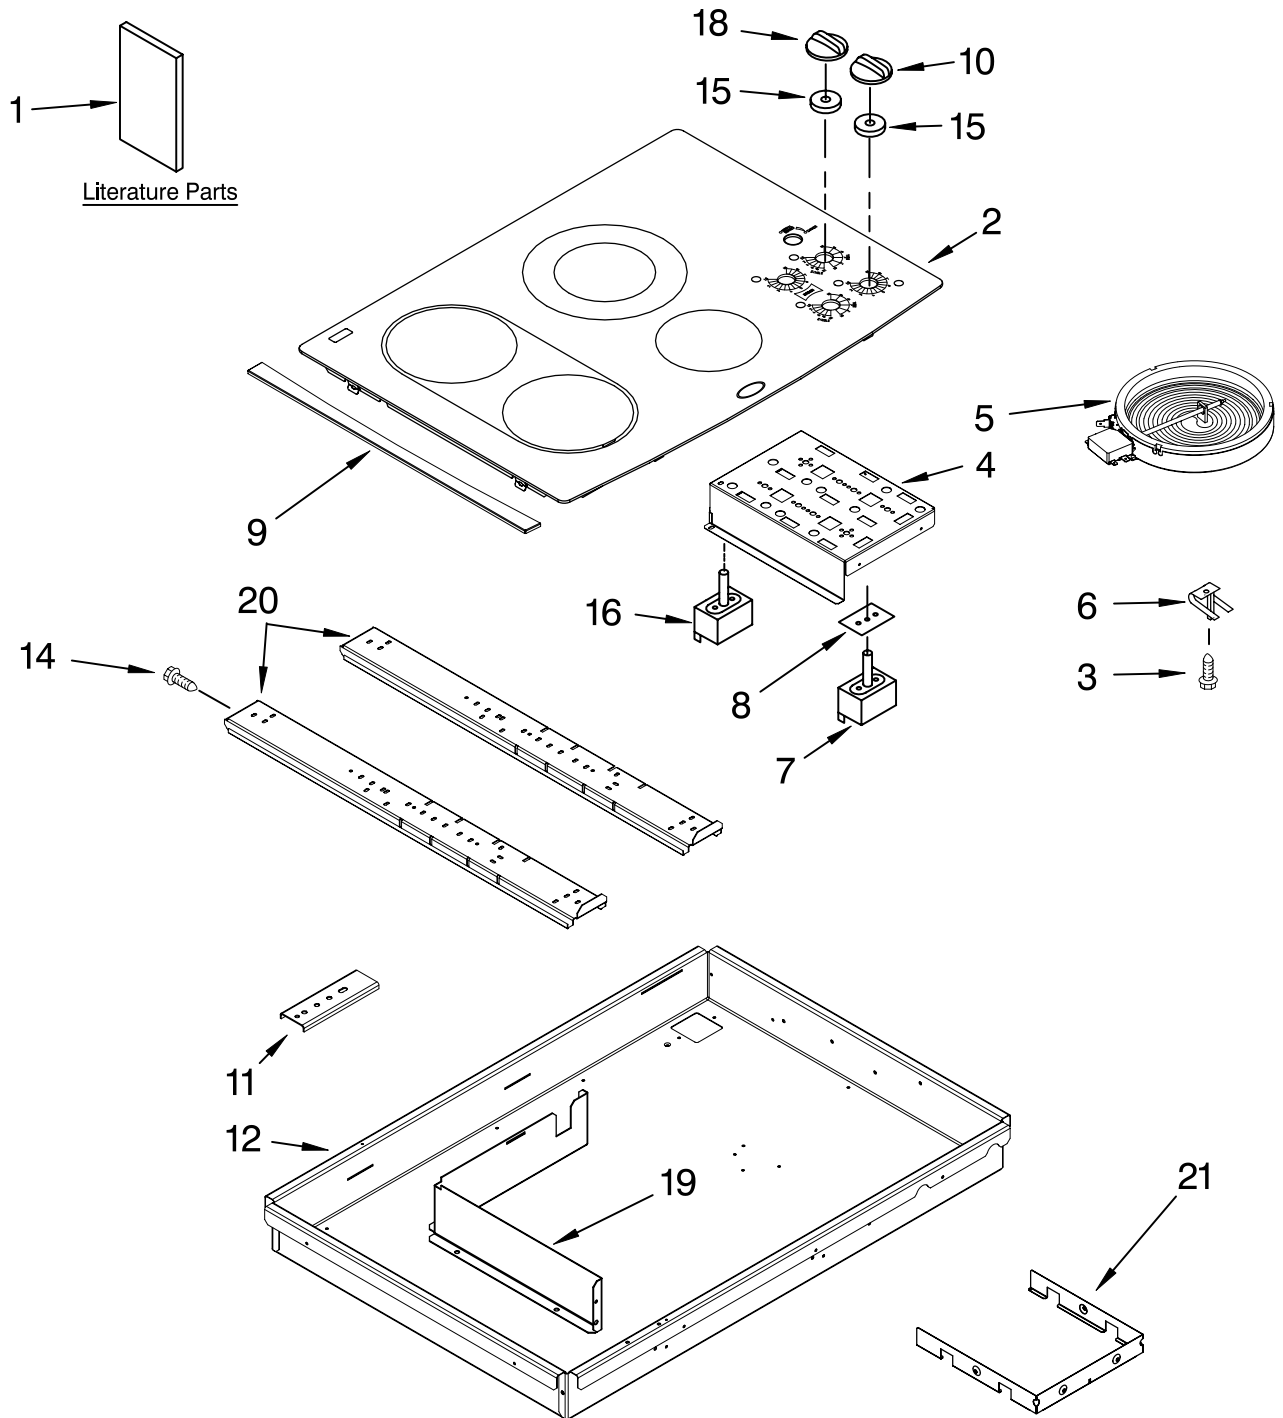

COOKTOP PARTS

For Models: GJC3034RB00, GJC3034RS00, GJC3034RC00, GJC3034RP00
(Black) (S.Steel) (Pure Biscuit) (Pure White)

36" ELECTRIC
BUILT-IN CERAN
COOKTOP

FOR ORDERING INFORMATION REFER TO PARTS PRICE LIST

COOKTOP PARTS

For Models: GJC3034RB00, GJC3034RS00, GJC3034RC00, GJC3034RP00
(Black) (S.Steel) (Pure Biscuit) (Pure White)

Illus. No.	Part No.	DESCRIPTION	Illus. No.	Part No.	DESCRIPTION	Illus. No.	Part No.	DESCRIPTION
1		Literature Parts	7		Switch, Infinite	16	8285139	Switch, Rotary (Accusimer)
	8286066	Installation Instructions		3191050	Use W/RR Burner			
	8286288	Use & Care Guide		9759474	Use W/LF Burner	18		Knob, Accusimer
	8285414	Wiring Diagram		3191049	Use W/RF & LR Burners		8286044BL	Black
	3191638	Safer Cooking Tips					8286044WH	White
2		Cooktop & Bracket Assembly	8	3192439	Seal, Switch Cover		8286044BT	Biscuit
	8285965	Black	9		Trim, Cooktop (S.Steel Mdl Only)	19	8285949	Wall, Inside
	8286012	White		8285990	LH	20	8285962	Rail, Element
	8286013	Biscuit		8285991	RH		3191839	Seal, Heat
	8286014	S.Steel	10		Knob, Control (4)		3183956	Seal, Switch Cover
3	246119	Screw (8)		8286043BL	Black	21	8286396	Shield, Heat
4	8285928	Bracket, Switch Mounting		8286043WH	White		3196160	Screw
5		Element, Surface		8286043BT	Biscuit	Following Parts Not Illustrated		
	8523698	1200W – RF	11	4455917	Bracket, Mounting		3172515	Mtg. Hardware Kit
	8285848	4300W – LF & LR		3400093	Screw		4455364	Bracket, Support (6)
	4453909	1200/2500W – RR	12	8285862	Box, Burner			
6	9759094	Spring,Locator (8)	14	3196537	Screw			
			15	8285469	Seal, Switch Shaft (4)			

FOR ORDERING INFORMATION REFER TO PARTS PRICE LIST

OPTIONAL PARTS

For Models: GJC3034RB00, GJC3034RS00, GJC3034RC00, GJC3034RP00
(Black) (S.Steel) (Pure Biscuit) (Pure White)

<u>Illus. No.</u>	<u>Part No.</u>	<u>DESCRIPTION</u>
-------------------	-----------------	--------------------