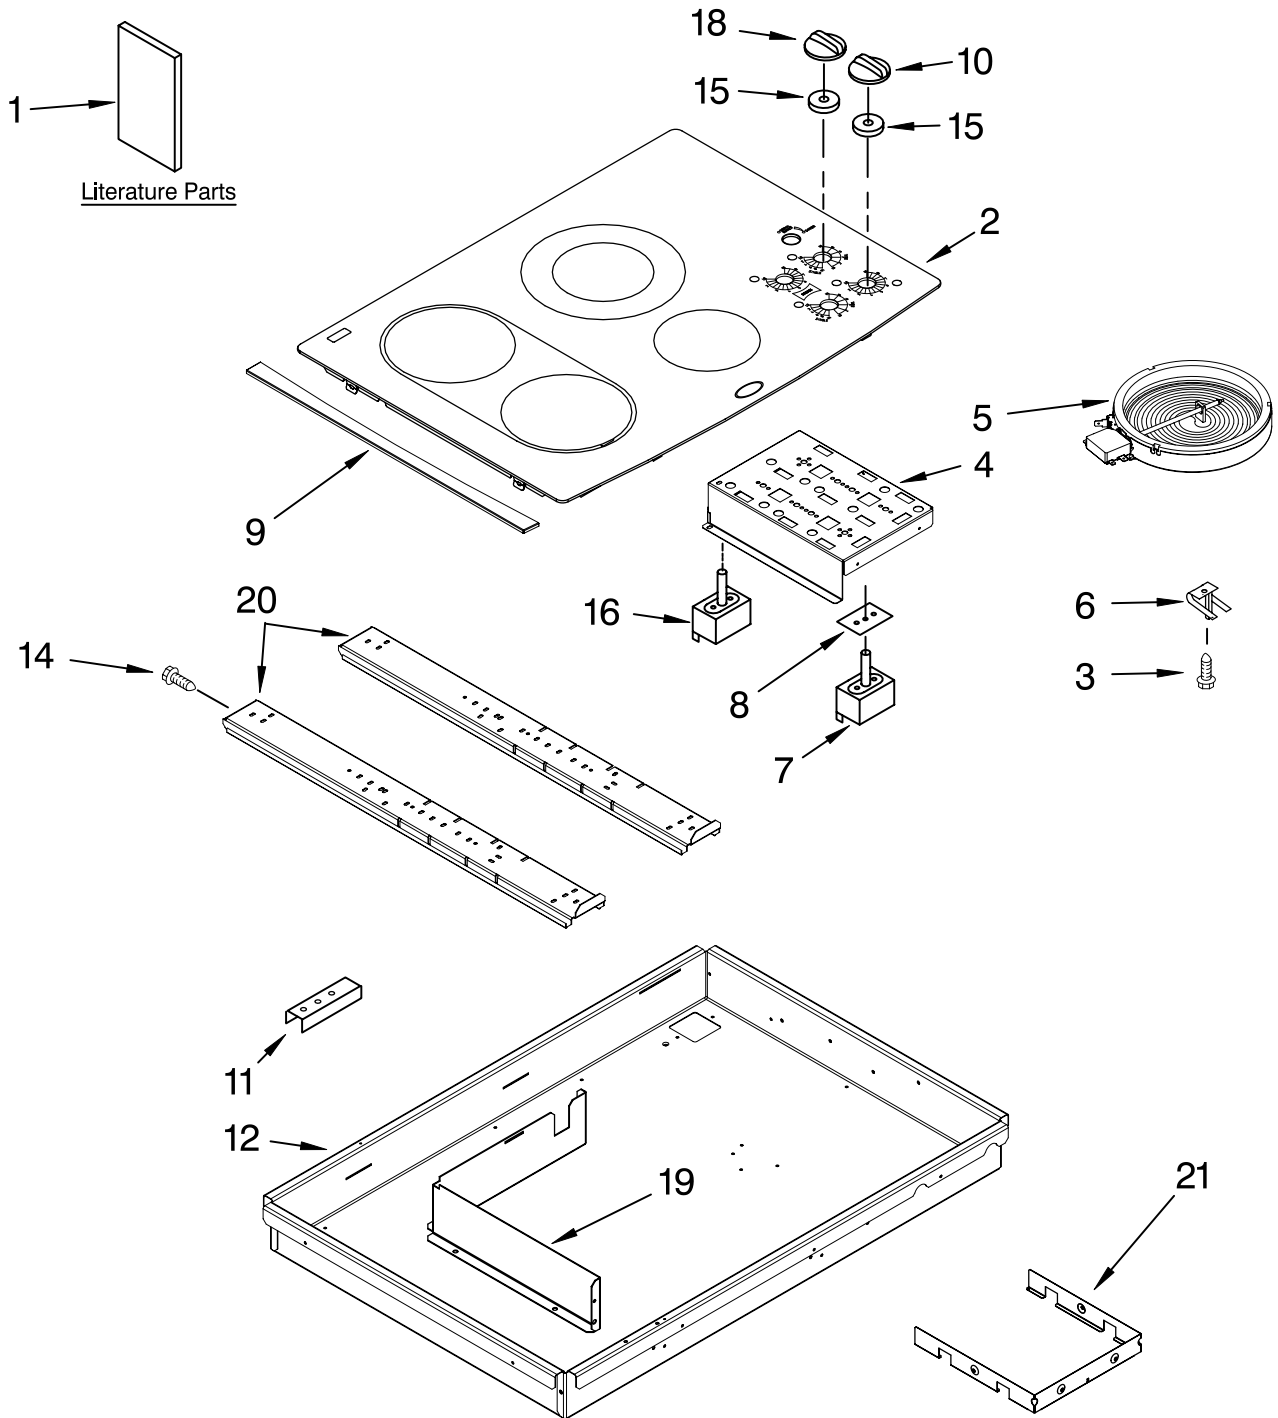

COOKTOP PARTS

For Models: GJC3034RB01, GJC3034RS01, GJC3034RC01, GJC3034RP01
(Black) (S.Steel) (Pure Biscuit) (Pure White)

36" ELECTRIC
BUILT-IN CERAN
COOKTOP

FOR ORDERING INFORMATION REFER TO PARTS PRICE LIST

COOKTOP PARTS

For Models: GJC3034RB01, GJC3034RS01, GJC3034RC01, GJC3034RP01
(Black) (S.Steel) (Pure Biscuit) (Pure White)

Illus. No.	Part No.	DESCRIPTION
1		Literature Parts
	8286066	Installation Instructions
	8286614	Use & Care Guide
	8286341	Wiring Diagram
		Safer Cooking Tips
	3191638	English
	9759133	French
2		Cooktop & Bracket Assembly
	9762689	Black
	9762690	White
	9762691	Biscuit
	9762692	S.Steel
3	246119	Screw (8)
4	8285928	Bracket, Switch Mounting Element, Surface
5		1200W – RF
	8523698	4300W – LF & LR
	8285848	1200/2500W – RR
6	4453909	Spring,Locator (8)
7	9759094	Switch, Infinite
	3191050	Use W/LR Burner
	9759474	Use W/LF & RR Burners
	3191049	Use W/RF Burner Burners
8	3192439	Seal, Switch Cover
9		Trim, Cooktop (S.Steel Mdl Only)
	8285990	LH
	8285991	RH
10		Knob, Control (4)
	8286043BL	Black
	8286043WH	White
	8286043BT	Biscuit
11	4455917	Bracket, Mounting
	3400093	Screw
12	8285862	Box, Burner
14	3196537	Screw
15	8285469	Seal, Switch Shaft (4)
16	8285139	Switch, Rotary (Accusimer)
18		Knob, Accusimer
	8286044BL	Black
	8286044WH	White
	8286044BT	Biscuit
19	8285949	Wall, Inside
20	8286585	Rail, Element(2)
	3191839	Seal, Heat
	3183956	Seal, Switch Cover
21	8286396	Shield, Heat
	8286426	Seal
	3196160	Screw

Following Parts Not Illustrated

3172515 Mtg. Hardware Kit
4455364 Bracket, Support (6)

FOR ORDERING INFORMATION REFER TO PARTS PRICE LIST

OPTIONAL PARTS

For Models: GJC3034RB01, GJC3034RS01, GJC3034RC01, GJC3034RP01
(Black) (S.Steel) (Pure Biscuit) (Pure White)