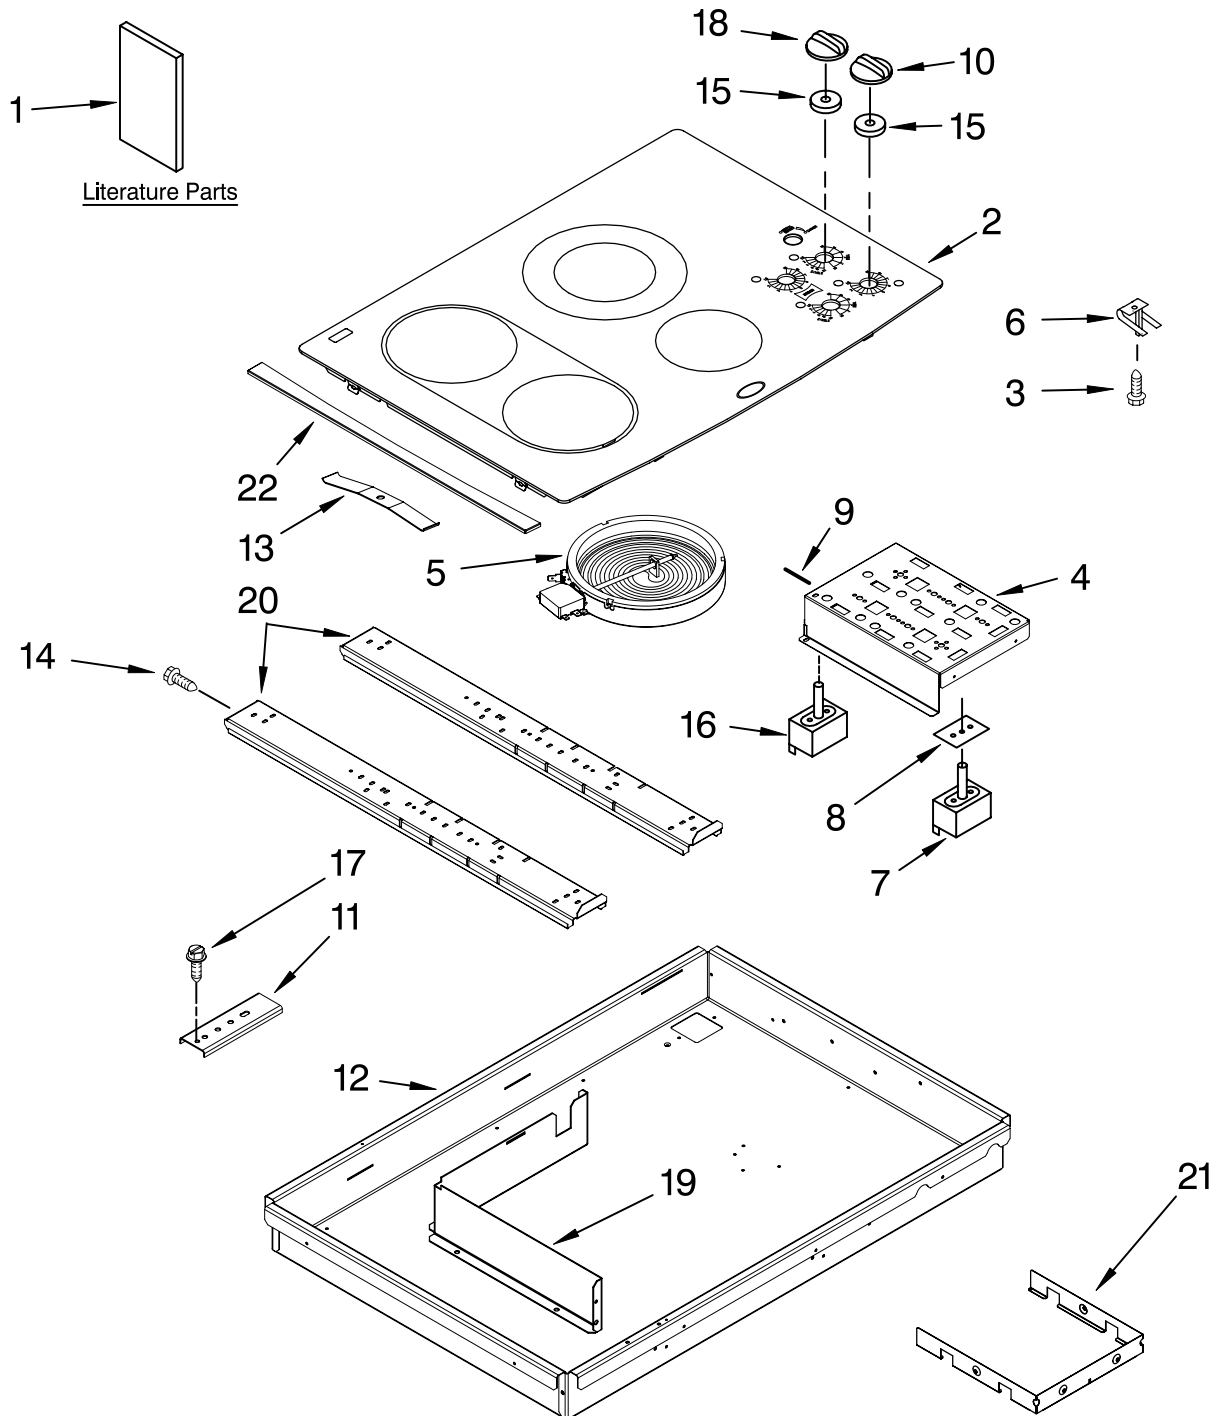

COOKTOP PARTS

For Models: GJC3034RB03, GJC3034RP03, GJC3034RC03, GJC3034RS03
(Black) (Pure White) (Pure Biscuit) (Stainless)

36" ELECTRIC
BUILT-IN CERAN
COOKTOP

FOR ORDERING INFORMATION REFER TO PARTS PRICE LIST

COOKTOP PARTS

For Models: GJC3034RB03, GJC3034RP03, GJC3034RC03, GJC3034RS03
(Black) (Pure White) (Pure Biscuit) (Stainless)

Illus. No.	Part No.	DESCRIPTION	Illus. No.	Part No.	DESCRIPTION	Illus. No.	Part No.	DESCRIPTION
1		Literature Parts	5		Element, Surface	13	8286582	Spring Clip, Bridge (3)
		Installation		8523698	1200W – RF	14	3196537	Screw
		Instructions		8285848	4300W – LF & LR	15	8285469	Seal, Switch
	8286066	Cooktop	6	4453909	1200/2500W – RR			Shaft (5)
	8304571	Undercounter Oven	7	9759094	Spring,Locator (6)	16	9762441	Switch, Rotary
	8286614	Use & Care Guide			Switch, Infinite			Accusimer
	8286341	Wiring Diagram		3191050	Use W/LR Burner	17	3400093	Screw
		Safer Cooking Tips		9759474	Use W/LF & RR Burners	18		Knob, Accusimer
	3191638	English		3191049	Use W/RF Burner Burners		8286044WH	White
	9759133	French					8286044BL	Black
2		Cooktop & Bracket Assembly	8	3183956	Seal, Switch Cover (5)		8286044BT	Biscuit
	8286939	Black	9	3192439	Seal, Limiter (4)	19	8285949	Control, Heat Shield
	8286955	White	10		Knob, Control (4)	20	9763517	Rail, Element(2)
	8286954	Biscuit		8286043WH	White		3191839	Seal, Heat
3	246119	Screw (8)		8286043BL	Black	21	9760762	Shield, Heat
4	8285928	Bracket, Switch Mounting		8286043BT	Biscuit		8286426	Seal
			11	4455917	Bracket, Mounting		3196160	Screw
			12	8285862	Box, Burner	22		Trim, Cooktop (Stainless Only)
							W10142238	Right
							W10142237	Left

FOR ORDERING INFORMATION REFER TO PARTS PRICE LIST

OPTIONAL PARTS

For Models: GJC3034RB03, GJC3034RP03, GJC3034RC03, GJC3034RS03
(Black) (Pure White) (Pure Biscuit) (Stainless)

Illus. No.	Part No.	DESCRIPTION
	8286642	Tape, Foam
	3172515	Mounting Hardware Kit
	4455364	Bracket Support (6)