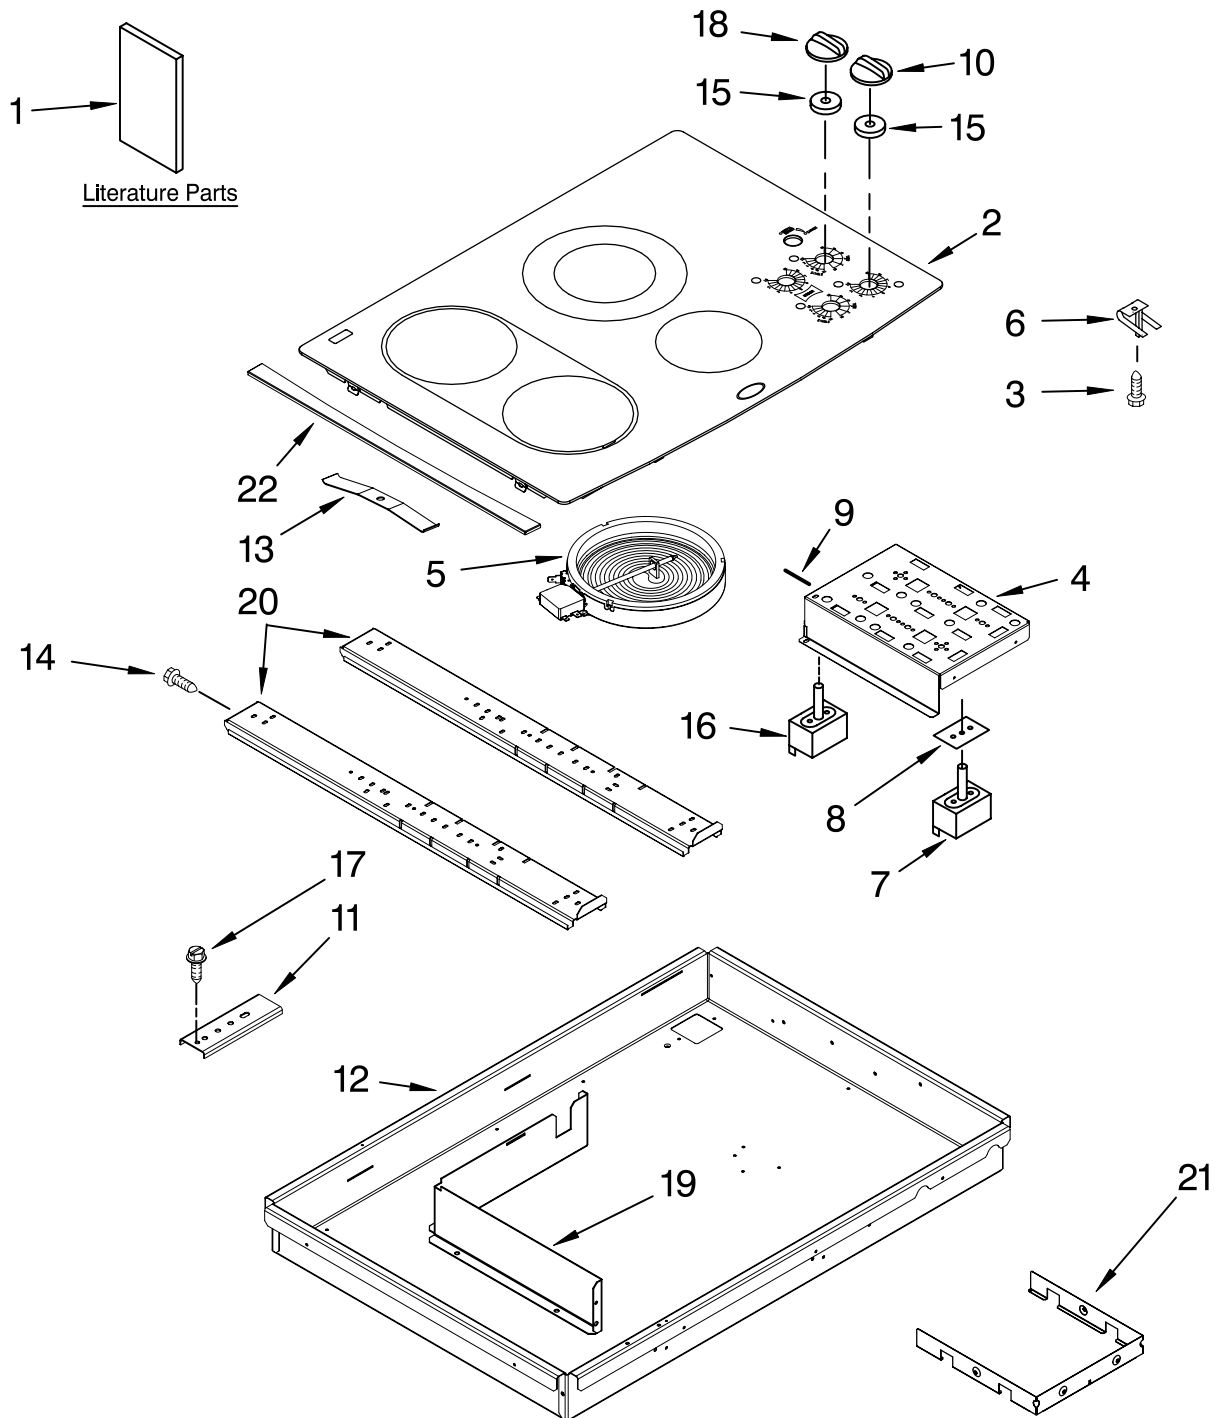

COOKTOP PARTS

For Models: GJC3034RB04, GJC3034RP04, GJC3034RC04, GJC3034RS04
(Black) (Pure White) (Pure Biscuit) (Stainless)

30" ELECTRIC
BUILT-IN CERAN
COOKTOP

FOR ORDERING INFORMATION REFER TO PARTS PRICE LIST

COOKTOP PARTS

For Models: GJC3034RB04,GJC3034RP04,GJC3034RC04,GJC3034RS04
(Black) (Pure White) (Pure Biscuit) (Stainless)

Illus. No.	Part No.	DESCRIPTION	Illus. No.	Part No.	DESCRIPTION	Illus. No.	Part No.	DESCRIPTION
1		Literature Parts Installation Instructions	5		Element, Surface	14	3196537	Screw
	8286066	Cooktop		8523698	1200W – RF	15	8285469	Seal, Switch Shaft (5)
	8304571	Undercounter Oven		8285848	4300W – LF & LR	16	9762441	Switch, Rotary Accusimer
	W10162165	Use & Care Guide	6	4453909	1200/2500W – RR	17	3400093	Screw
	8286341	Wiring Diagram	7	9759094	Spring,Locator (6) Switch, Infinite	18		Knob, Accusimer
	9762761	Safer Cooking Tips		3191050	Use W/LR Burner		8286044WH	White
	W10065852	English		9759474	Use W/LF & RR Burners		8286044BL	Black
		French		3191049	Use W/RF Burner Burners		8286044BT	Biscuit
2		Cooktop & Bracket Assembly	8	3183956	Seal, Switch Cover (5)	19	W10180225	Control, Heat Shield
	W10140991	Black	9	3192439	Seal, Limiter (4)	20	9763517	Rail, Element(2)
	8286955	White	10		Knob, Control (4)		3191839	Seal, Heat
	W10171628	Biscuit		8286043WH	White	21	9760762	Shield, Heat
3	246119	Screw (8)		8286043BL	Black		8286426	Seal
4	8285928	Bracket, Switch Mounting		8286043BT	Biscuit		3196160	Screw
			11	4455917	Bracket, Mounting	22		Trim, Cooktop (Stainless Only)
			12	8285862	Box, Burner		W10142238	Right
			13	8286582	Spring Clip, Bridge (3)		W10142237	Left

FOR ORDERING INFORMATION REFER TO PARTS PRICE LIST

OPTIONAL PARTS

For Models: GJC3034RB04,GJC3034RP04,GJC3034RC04,GJC3034RS04
(Black) (Pure White) (Pure Biscuit) (Stainless)

Illus.	Part
No.	No. DESCRIPTION