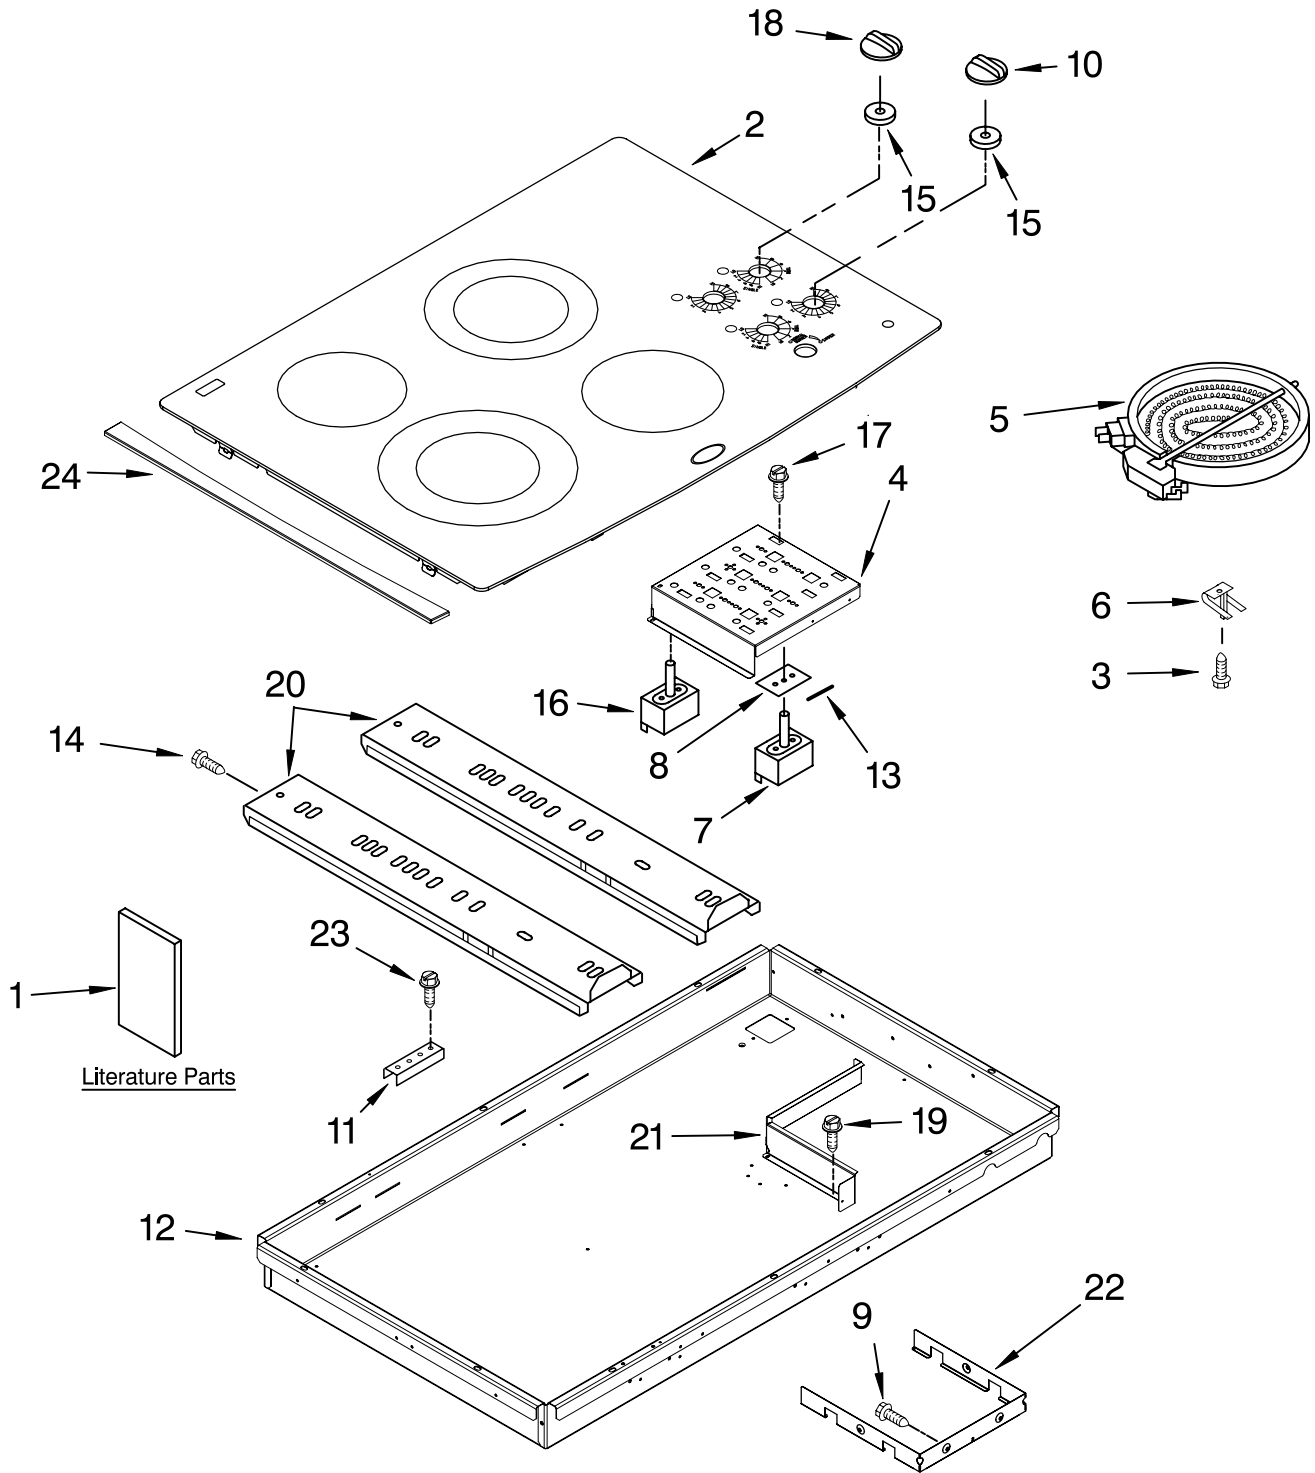

# COOKTOP PARTS

For Models: GJC3054RB01, GJC3054RS01, GJC3054RP01  
(Black) (S.Steel) (Pure White)

30" ELECTRIC  
CERAN COOKTOP

FOR ORDERING INFORMATION REFER TO PARTS PRICE LIST

# COOKTOP PARTS

For Models: GJC3054RB01, GJC3054RS01, GJC3054RP01  
(Black) (S.Steel) (Pure White)

Illus. No.	Part No.	DESCRIPTION	Illus. No.	Part No.	DESCRIPTION	Illus. No.	Part No.	DESCRIPTION
1		Literature Parts	7		Switch, Infinite	20	8286585	Rail, Element
	8286066	Installation Instructions		9759474	Dual (2)	21	8285949	Shield, Heat Control
	8286614	Use & Care Guide		3191049	Silver		3191839	Seal
	8286339	Wiring Diagram		3191050	Yellow		3196537	Screw
		Safer Cooking Tips	8	3183956	Seal, Switch Cover	22	8286396	Shield, Heat
	3191638	English	9	3196160	Screw		8286426	Seal
	9759133	French	10		Knob, Control (4)	23	3400093	Screw
2		Cooktop & Bracket Assembly		8286043BL	Black	24		Trim, Cooktop (S.Steel Mdl Only)
	9762693	Black		8286043WH	White		8285990	LH
	9762694	Pure White	11	4455917	Bracket, Mounting		8285991	RH
	9762695	S. Steel	12	8285862	Box, Burner	<hr/> <p style="text-align: center;">Following Parts Not Illustrated</p> <hr/>		
3	246119	Screw (8)	13	3192439	Seal, Switch			
4	8285928	Bracket, Switch Mounting	14	3196537	Screw	3172515	Mtg. Hardware Kit	
5		Element, Surface	15	8285469	Seal, Switch Shaft (4)	4455364	Bracket, Support (6)	
	8523698	1200W – LR	16	8285139	Switch, Rotary (Accusimer)			
	8523697	1500W – RF	17	311865	Screw			
	8285937	2000/1000W – RR	18		Knob, Accusimer			
	4453909	2500/1200W – LF		8286044BL	Black			
6	9759094	Spring,Locator (8)		8286044WH	White			
				8286044BT	Biscuit			
			19	3196537	Screw			