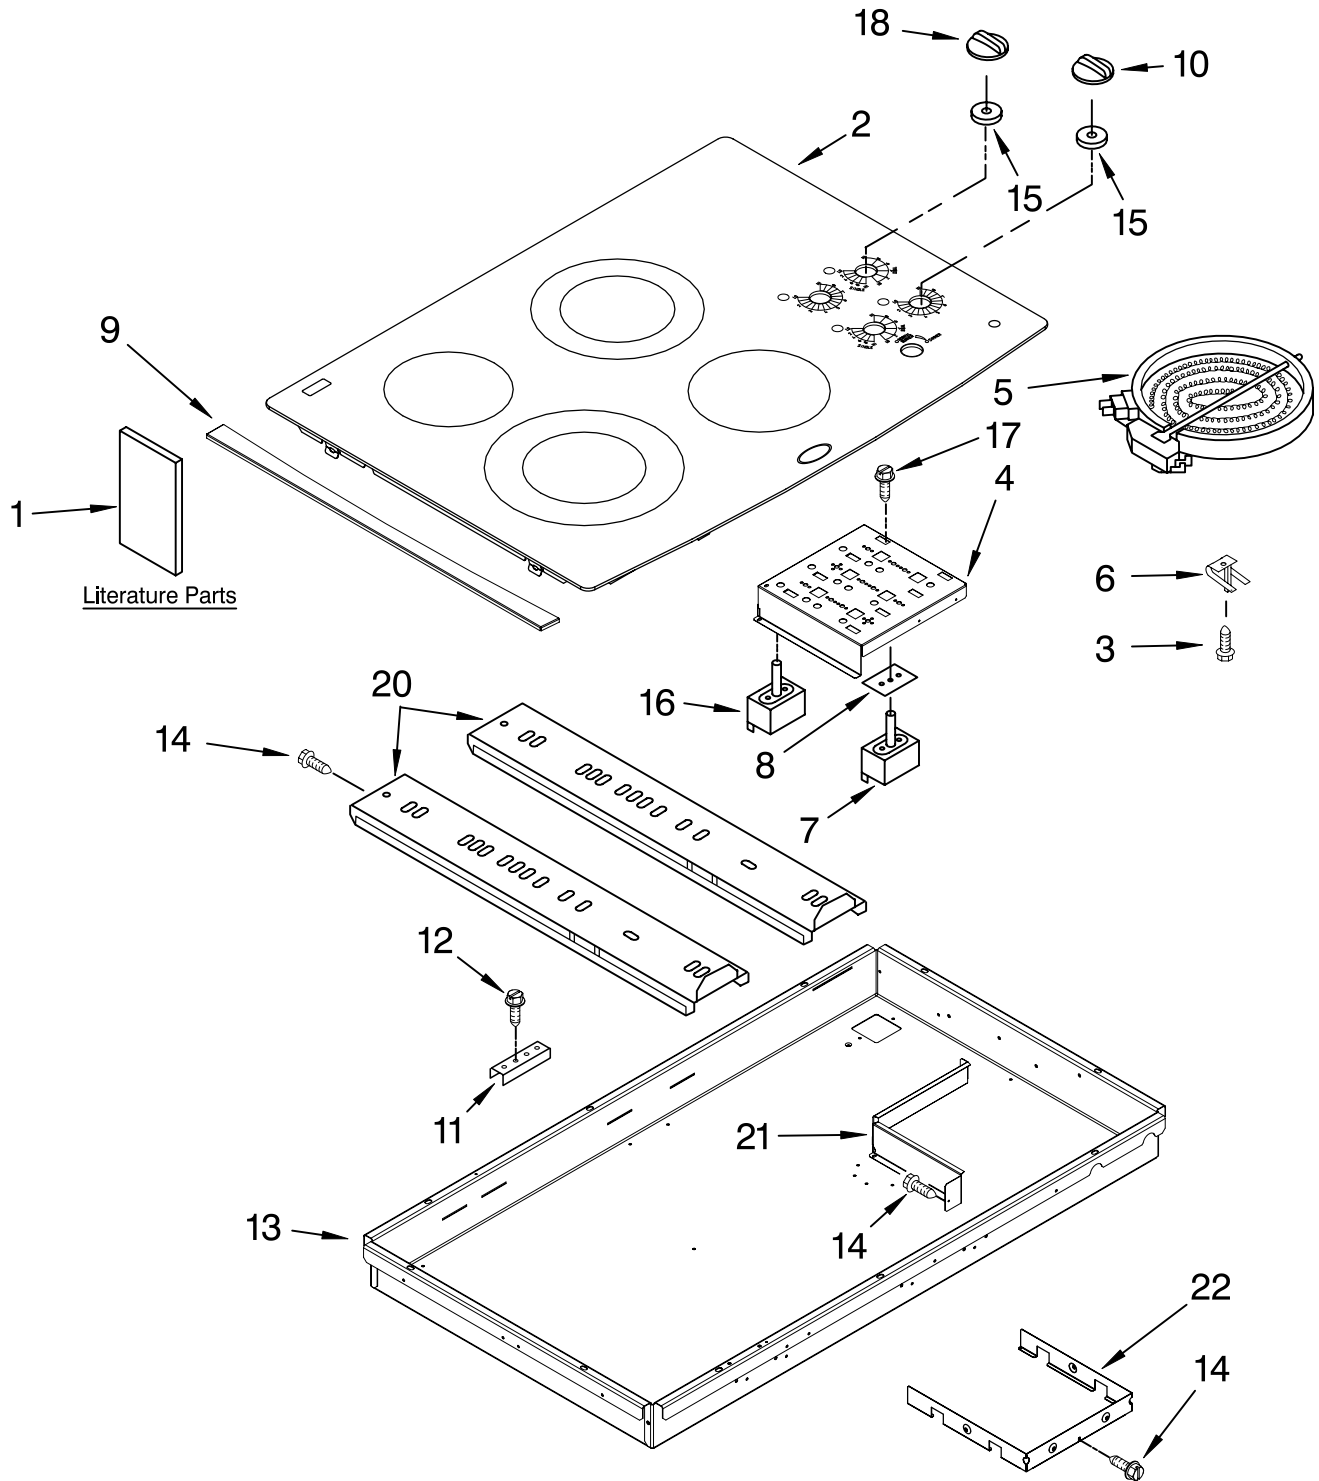

# COOKTOP PARTS

For Models: GJC3054RB00, GJC3054RS00, GJC3054RC00, GJC3054RP00  
(Black) (S.Steel) (Pure Biscuit) (Pure White)

36" ELECTRIC  
CERAN COOKTOP

FOR ORDERING INFORMATION REFER TO PARTS PRICE LIST

# COOKTOP PARTS

For Models: GJC3054RB00,GJC3054RS00, GJC3054RC00,GJC3054RP00  
(Black) (S.Steel) (Pure Biscuit) (Pure White)

Illus. No.	Part No.	DESCRIPTION
1		Literature Parts
	8286066	Installation Instructions
	8286288	Use & Care Guide
	8286339	Wiring Diagram
	3191638	Safer Cooking Tips
	9759133	Safer Cooking Tips
2		Cooktop & Bracket Assembly
	8285967	Black
	8286020	S.Steel
	8286018	Pure White
	8286019	Pure Biscuit
3	246119	Screw (8)
4	8285928	Bracket, Switch Mounting
5		Element, Surface
	8523698	1200W – LR
	8523697	1500W – RF
	8285937	2000/1000W – RR
	4453909	2500/1200W – LF
6	9759094	Spring,Locator (8)
7		Switch, Infinite
	9759474	Dual (2)
	3191049	Silver
	3191050	Yellow
8	3183956	Seal, Switch Cover
9		Trim, Cooktop (S.Steel Mdl Only)
	8285990	LH
	8285991	RH
10		Knob, Control (4)
	8286043BL	Black
	8286043WH	White
	8286043BT	Biscuit
11	4455917	Bracket, Mounting
12	3400093	Screw
13	8285862	Box, Burner
14	3196537	Screw
15	8285469	Seal, Switch Shaft (4)
16	8285139	Switch, Rotary (Accusimer)
17	311865	Screw
18		Knob, Accusimer
	8286044BL	Black
	8286044WH	White
	8286044BT	Biscuit
20	8286585	Rail, Element
21	8285949	Shield, Heat Control
	3191839	Seal
22	8286396	Shield, Heat
	8286426	Seal