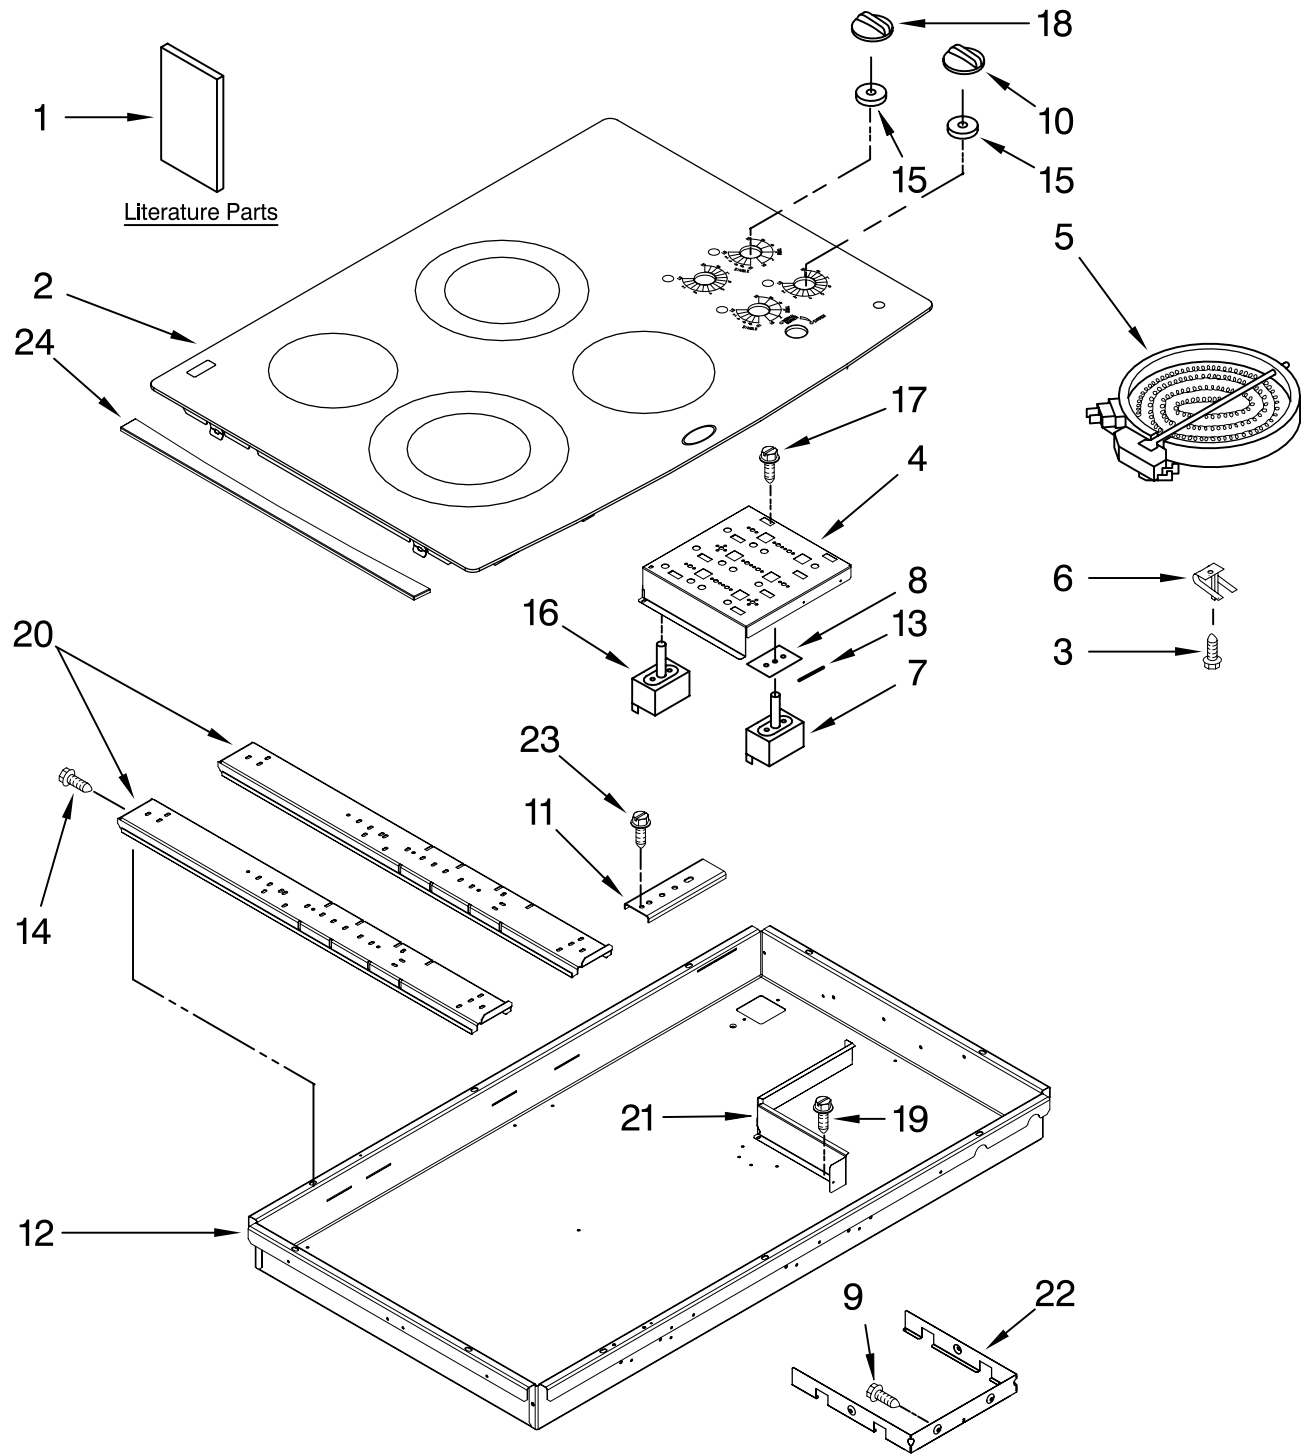

COOKTOP PARTS

For Models: GJC3054RP02, GJC3054RB02, GJC3054RS02
(Pure White) (Black) (Stainless)

30" ELECTRIC
CERAN COOKTOP

FOR ORDERING INFORMATION REFER TO PARTS PRICE LIST

COOKTOP PARTS

For Models: GJC3054RP02, GJC3054RB02, GJC3054RS02

(Pure White) (Black) (Stainless)

Illus. No.	Part No.	DESCRIPTION	Illus. No.	Part No.	DESCRIPTION	Illus. No.	Part No.	DESCRIPTION
1		Literature Parts	6	9759094	Spring,Locator (8)	19	3196537	Screw
		Installation	7		Switch, Infinite	20	9763517	Rail, Element
		Instructions		9759474	Dual (2)	21	8285949	Shield, Heat
	8286066	Cooktop		3191049	Silver			Control
	8304571	Undercounter Oven		3191050	Yellow		3191839	Seal
	8286614	Use & Care Guide	8	3183956	Seal, Switch Cover		3196537	Screw
	8286339	Wiring Diagram	9	3196160	Screw	22	8286396	Shield, Heat
		Safer Cooking Tips	10		Knob, Control (4)		8286426	Seal
	3191638	English		8286043WH	White	23	3400093	Screw
	9759133	French		8286043BL	Black	24		Trim, Cooktop
				4455917	Bracket, Mounting			(Stainless Only)
2		Cooktop & Bracket	12	8285862	Box, Burner		8285991	Right
		Assembly	13	3192439	Seal, Limiter (4)		8285990	Left
	W10048350	White	14	3196537	Screw			
	W10048340	Black	15	8285469	Seal, Infinite			
3	246119	Screw (8)			Switch (5)			
4	8285928	Bracket, Switch	16	9762441	Switch, Rotary			
		Mounting			Accusimer			
5		Element, Surface	17	311865	Screw			
	8523698	1200W – LR	18		Knob, Accusimer			
	8523697	1500W – RF		8286044WH	White		3172515	Mounting,
	8285937	2000/1000W – RR		8286044BL	Black			Hardware Kit
	4453909	2500/1200W – LF					4455364	Bracket,
								Support (6)
							8286642	Tape, Foam