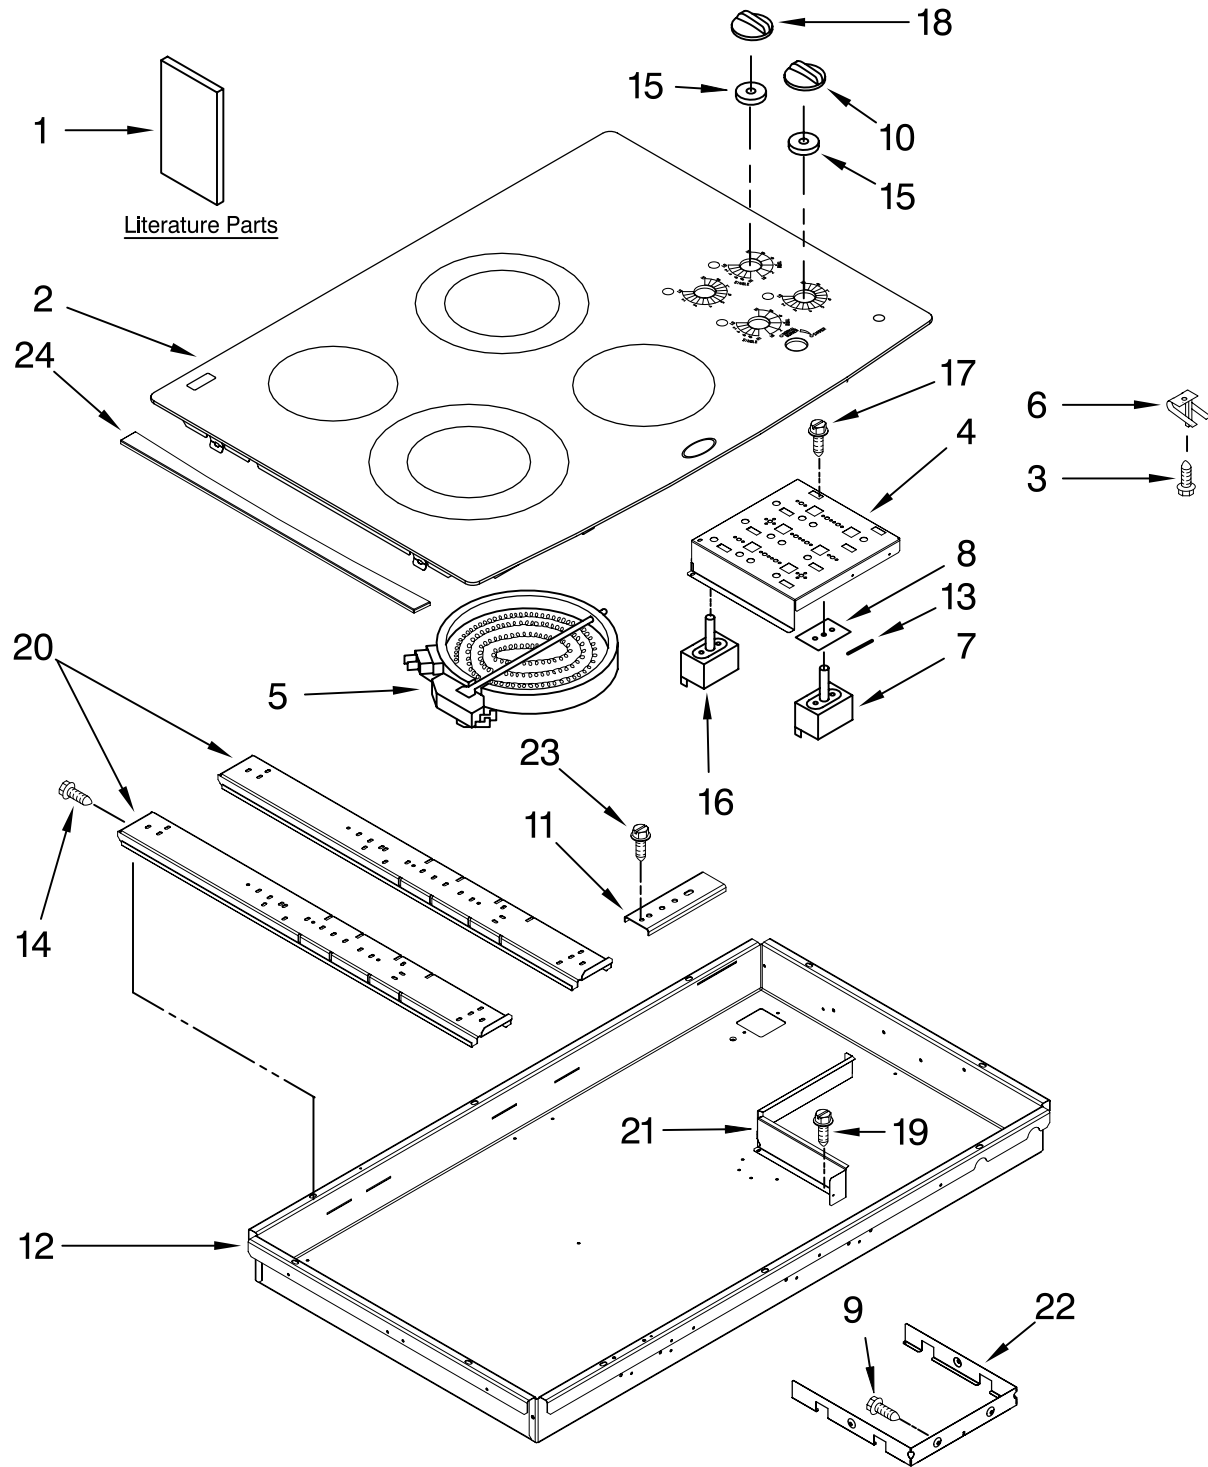

COOKTOP PARTS

For Models: GJC3054RB03, GJC3054RP03, GJC3054RS03
(Black) (Pure White) (Stainless)

30" ELECTRIC
CERAN COOKTOP

FOR ORDERING INFORMATION REFER TO PARTS PRICE LIST

COOKTOP PARTS

For Models: GJC3054RB03,GJC3054RP03,GJC3054RS03
(Black) (Pure White) (Stainless)

Illus. No.	Part No.	DESCRIPTION	Illus. No.	Part No.	DESCRIPTION	Illus. No.	Part No.	DESCRIPTION
1		Literature Parts Installation Instructions	6	9759094	Spring,Locator (8)	19	3196537	Screw
	8286066	Cooktop	7		Switch, Infinite	20	9763517	Rail, Element
	8304571	Undercounter Oven		9759474	Dual (2)	21	8285949	Shield, Heat Control
	8286614	Use & Care Guide		3191049	Silver		3191839	Seal
	8286339	Wiring Diagram	8	3183956	Seal, Switch Cover		3196537	Screw
	3191638	Safer Cooking Tips	9	3196160	Screw	22	9760762	Shield, Heat
	9759133	English	10		Knob, Control (4)		8286426	Seal
		French		8286043WH	White	23	3400093	Screw
2		Cooktop & Bracket Assembly		8286043BL	Black	24		Trim, Cooktop (Stainless Only)
	8286941	Black	11	4455917	Bracket, Mounting		W10142238	Right
	8286953	White	12	8285862	Box, Burner		W10142237	Left
3	246119	Screw (8)	13	3192439	Seal, Limiter (4)	<hr/> Following Parts Not Illustrated <hr/>		
4	8285928	Bracket, Switch Mounting	14	3196537	Screw			
5		Element, Surface	15	8285469	Seal, Infinite Switch (5)	<hr/> 8286642 Tape, Foam <hr/>		
	8523698	1200W – LR	16	9762441	Switch, Rotary Accusimer			
	8523697	1500W – RF	17	311865	Screw			
	8285937	2000/1000W – RR	18		Knob, Accusimer			
	4453909	2500/1200W – LF		8286044WH	White			
				8286044BL	Black			