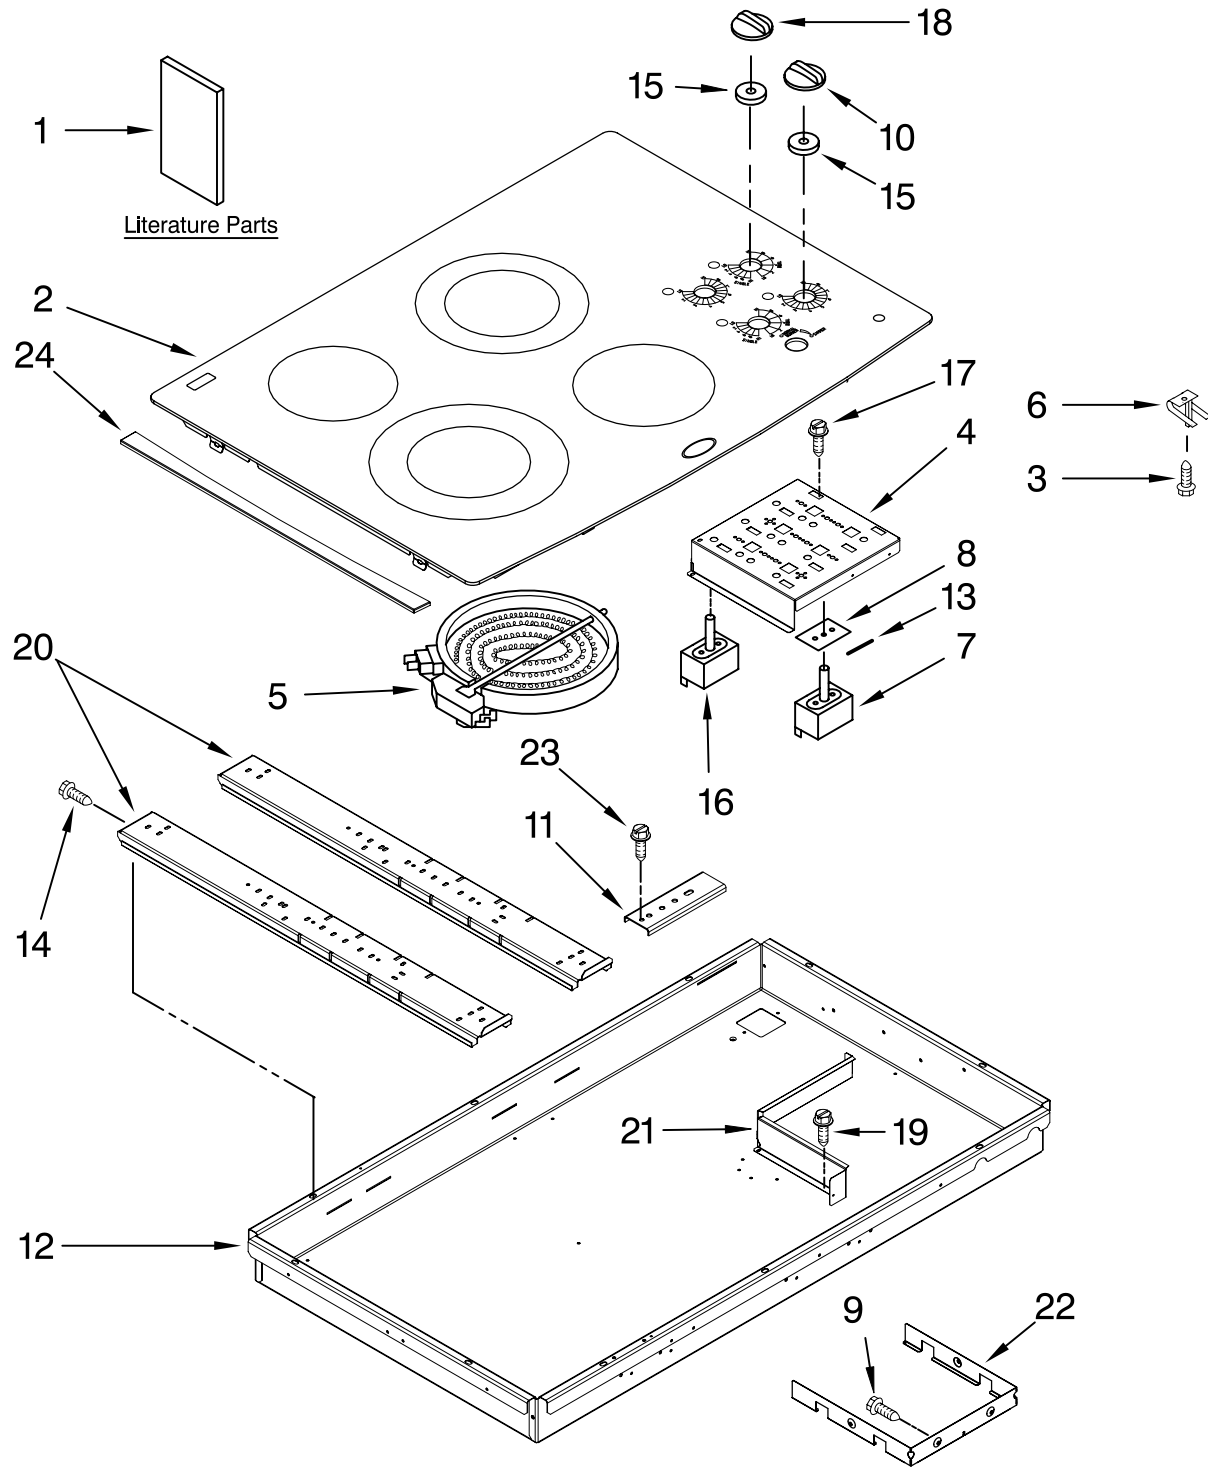

COOKTOP PARTS

For Models: GJC3054RB04, GJC3054RP04, GJC3054RS04
(Black) (Pure White) (Stainless)

30" ELECTRIC
CERAN COOKTOP

FOR ORDERING INFORMATION REFER TO PARTS PRICE LIST

COOKTOP PARTS

For Models: GJC3054RB04,GJC3054RP04,GJC3054RS04
(Black) (Pure White) (Stainless)

Illus. No.	Part No.	DESCRIPTION	Illus. No.	Part No.	DESCRIPTION	Illus. No.	Part No.	DESCRIPTION
1		Literature Parts	6	9759094	Spring,Locator (8)	19	3196537	Screw
		Installation Instructions	7		Switch, Infinite	20	9763517	Rail, Element
	8286066	Cooktop		9759474	LF,RR	21	W10180225	Shield, Heat
	8304571	Undercounter Oven		3191049	LR,RF			Control
	W10162165	Use & Care Guide	8	3183956	Seal, Switch Cover		3191839	Seal
	8286339	Wiring Diagram	9	3196160	Screw		3196537	Screw
		Safer Cooking Tips	10		Knob, Control (4)	22	9760762	Shield, Heat
	9762761	English		8286043WH	White		8286426	Seal
	W10065852	French		8286043BL	Black	23	3400093	Screw
2		Cooktop & Bracket	11	4455917	Bracket, Mounting	24		Trim, Cooktop
		Assembly	12	8285862	Box, Burner			(Stainless Only)
	W10140992	Black	13	3192439	Seal, Limiter (4)		W10142238	Right
	8286953	White	14	3196537	Screw		W10142237	Left
3	246119	Screw (8)	15	8285469	Seal, Infinite	<hr/> Following Parts Not Illustrated <hr/>		
4	8285928	Bracket, Switch	16	9762441	Switch, Rotary			
		Mounting			Accusimer	<hr/>		
5		Element, Surface	17	311865	Screw			
	8523698	1200W – LR	18		Knob, Accusimer			
	8523697	1500W – RF		8286044WH	White			
	8285937	2000/1000W – RR		8286044BL	Black		8286642	Tape, Foam
	4453909	2500/1200W – LF						