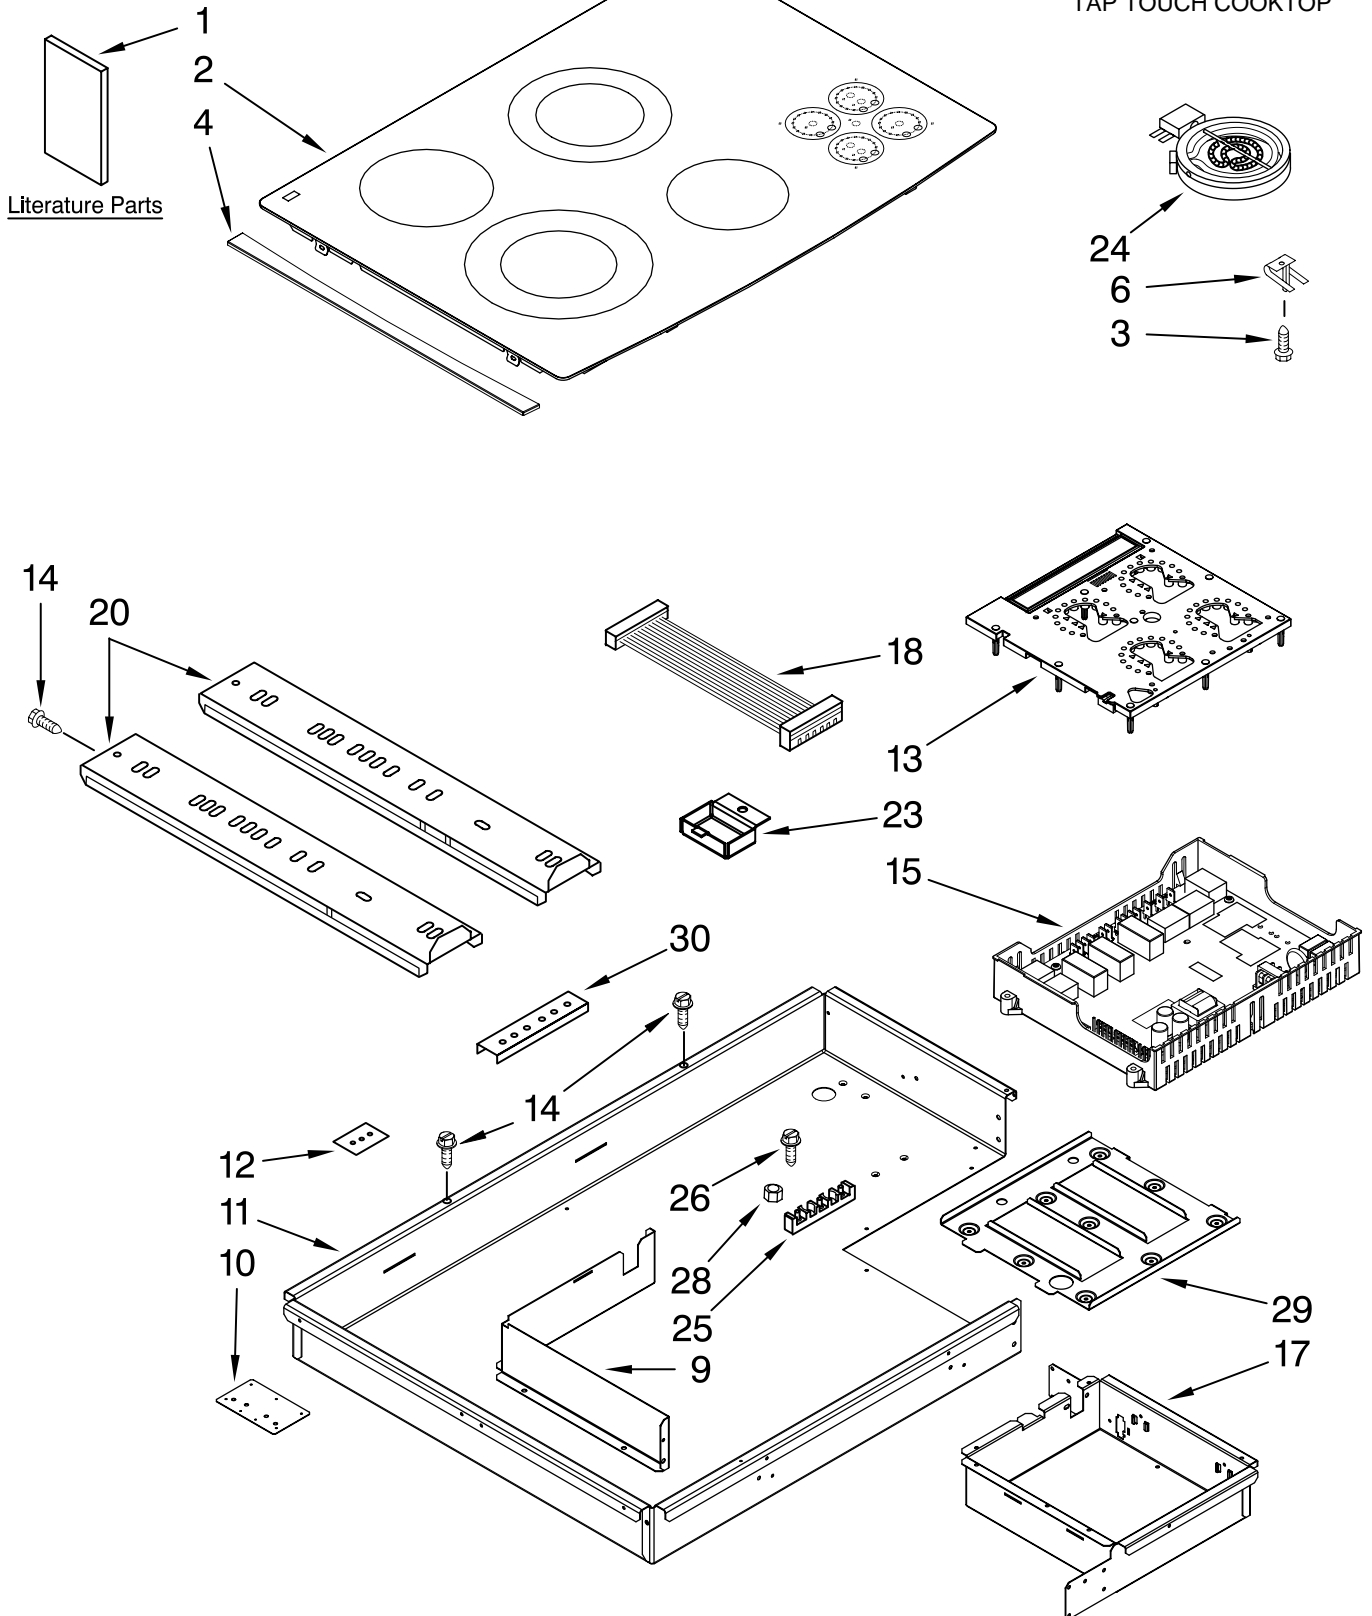

# COOKTOP PARTS

For Models: GJC3055RB00, GJC3055RP00, GJC3055RS00, GJC3055RC00  
(Black) (Pure White) (S.Steel) (Pure Biscuit)

30" ELECTRIC  
BUILT-IN  
TAP TOUCH COOKTOP

FOR ORDERING INFORMATION REFER TO PARTS PRICE LIST

# COOKTOP PARTS

For Models: GJC3055RB00, GJC3055RP00, GJC3055RS00, GJC3055RC00  
 (Black) (Pure White) (S.Steel) (Pure Biscuit)

Illus. No.	Part No.	DESCRIPTION
1		Literature Parts
	8286066	Installation Instructions
	8286285	Tech Sheet
	4456992	Wiring Diagram
	8286288	Use & Care Guide
	3191638	Safer Cooking Tips
2		Cooktop, Glass
	8285971	Black
	8286003	White
	8286005	Stainless Steel
	8286004	Biscuit
3	246119	Screw
4		Trim, Cooktop (S.Steel Mdl Only)
	8285990	LH
	8285991	RH
		model only)
6	9759094	Spring Locator (8)
9	8285984	Wall, Inside
	3196160	Screw
10	8286535	Bracket, Bottom
	3196160	Screw
11	8286554	Box, Burner
12	3192439	Seal, Switch Shaft
13		Board, Control
	8286133	Black & S.Steel Models
	8286134	Pure White & Biscuit Models
14	3196537	Screw
15	8285917	Board, Power
	4449745	Screw
17	8286052	Box, Touch Control
	3196160	Screw
18	8285319	Cable Ass'y
20	9756813	Rail, Element (2)
23	8285593	Cover, Harness
	3196160	Screw
24		Element, Surface
	8285230	1200W RF
	8285938	2000/1000W RR
	8285845	2500/1200W LF
	4453907	1500W LR
25	4449868	Block, Terminal
26	3196163	Screw, 10-16 x 7/8
28	112432	Nut, #10-32 Hex
29	9757815	Support, Module
30	4455917	Bracket, Mounting
	3400093	Screw